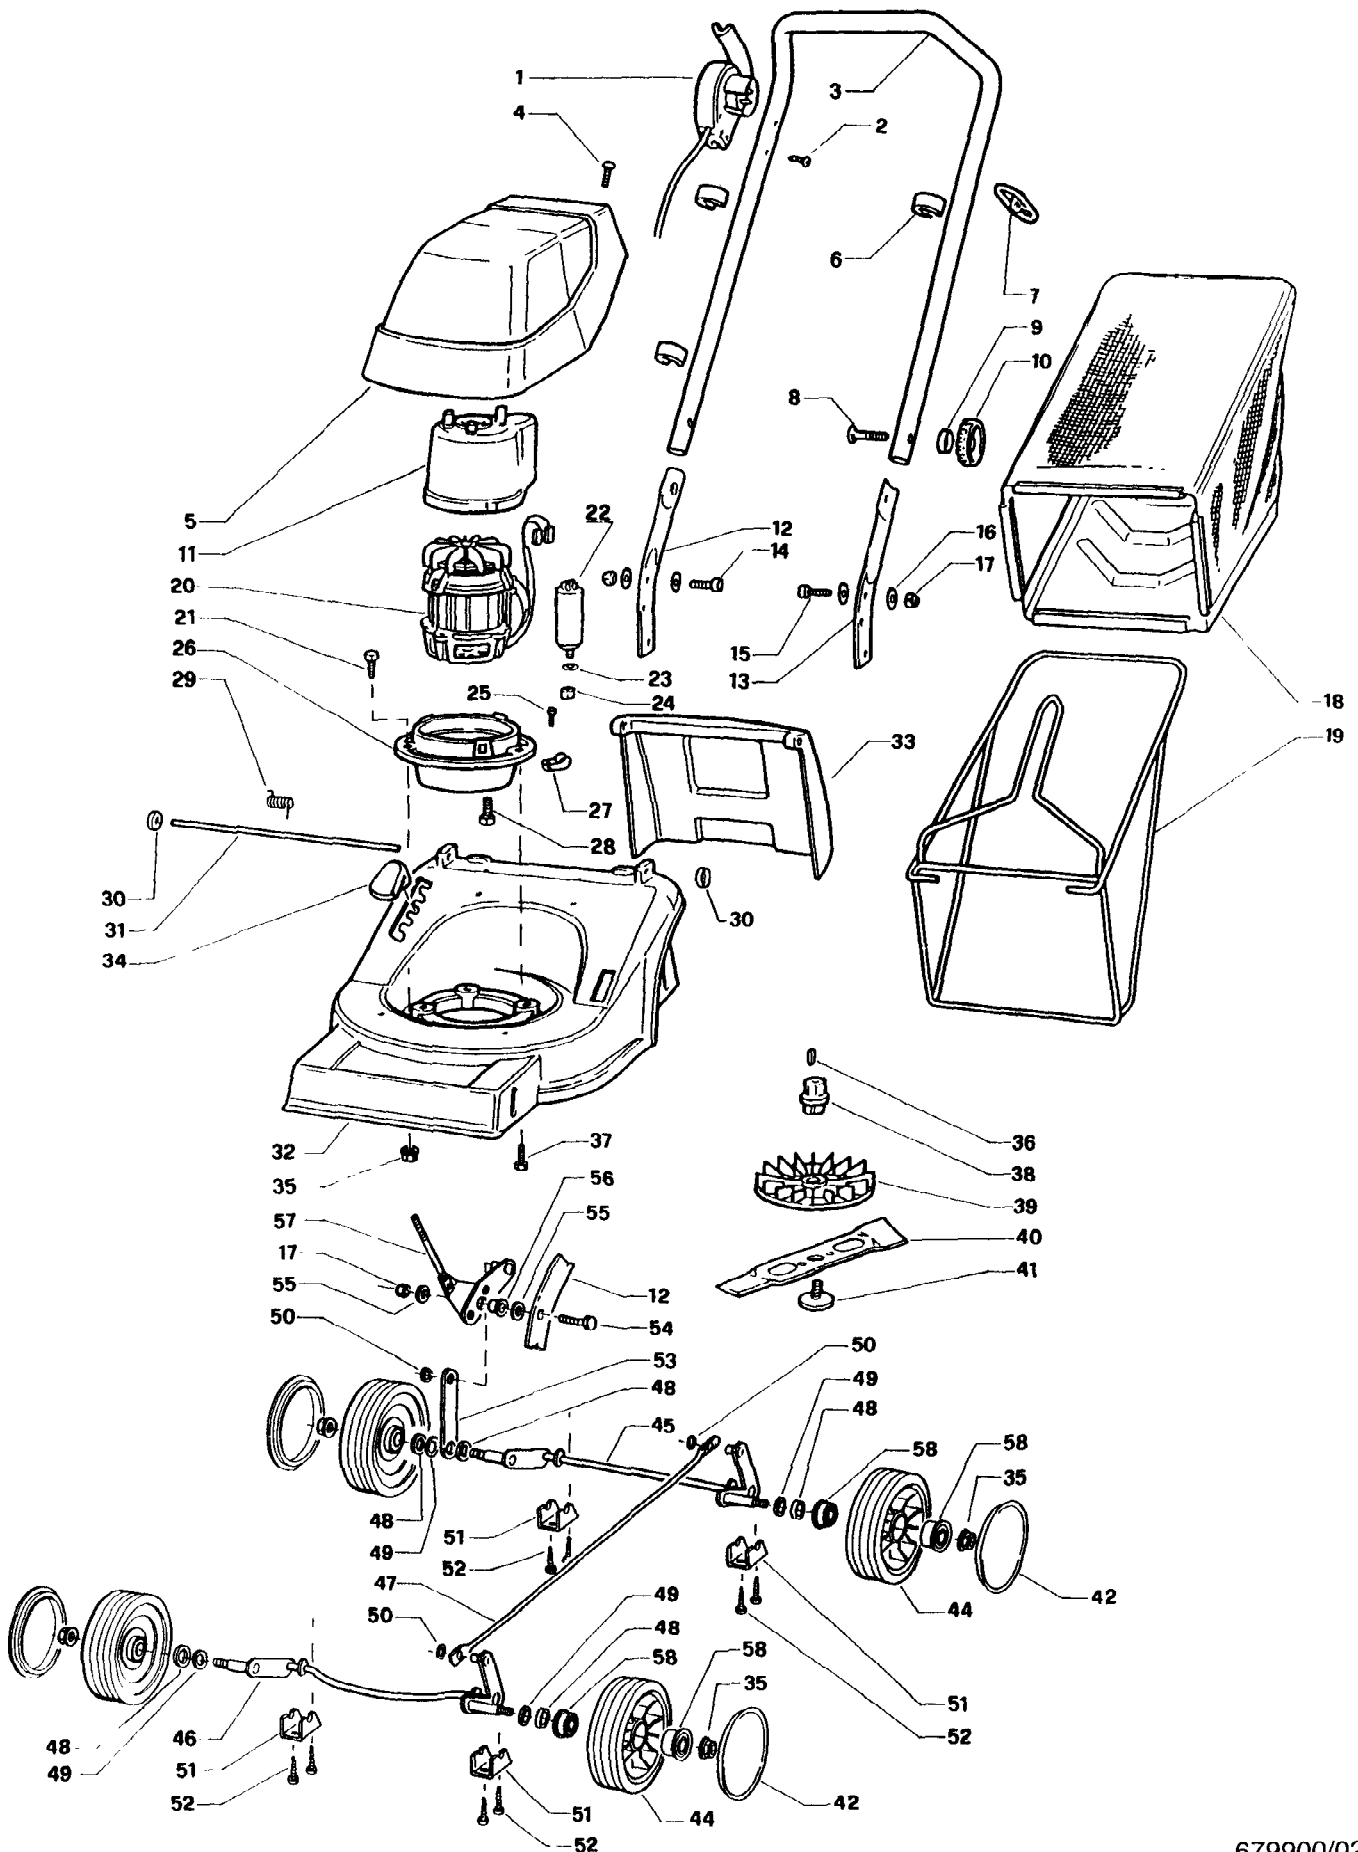

42RPE Walk Behind Mower
Main Assembly

42RPE Walk Behind Mower
Main Assembly

Page 2 of 3

Ref #	Part Number	Qty	S/P/F	Description
1	209430	1		Switch
2	140080	3		Screw
3	259750	1		Handle, Upper
4	164010	2		Screw
5	459580	1		Cover
6	446330	3		Clamp
7	409570	1		Retainer, Ext. Cable
8	101740	2		Screw
9	340060	2		Washer
10	346380	2		Knob
11	459590	1		Housing, Motor
12	259480	1		Handle, Right Lower
13	259490	1		Handle, Left Lower
14	160180	2		Screw
15	160190	2		Screw
16	144370	2		Washer
17	106440	5		Nut
18	275900	1		Bag
19	357210	1		Frame, Bag
20	259790	1		Motor
21	140230	3		Screw
22	247600	1		Condensor
23	145480	1		Washer
24	146410	1		Nut
25	147480	1		Screw
26	459600	1		Flange Housing Motor
27	247180	1		Clip
28	152560	4		Screw
29	259420	1		Spring
30	260170	2		Nut
31	359410	1		Pivot
32	262670	1		Deck
33	459720	1		Flap
34	459540	1		Knob
35	144450	7		Nut
36	160130	1		Key
37	160790	2		Screw
38	460200	1		Hub
39	460210	1		Fan, Cooling
40	259800	1		Blade
41	459780	1		Screw
42	274070	4		Cover, Wheel
44	274060	4		Wheel
45	259440	1		Pivot, Rear Axle
46	259430	1		Pivot, Front Axle
47	259450	1		Linkbar
48	245240	5		Washer
49	145250	4		Washer
50	109260	3		Washer
51	259530	4		Bracket
52	144500	8		Screw
53	259470	1		Bracket
54	165110	1		Screw

42RPE Walk Behind Mower
Main Assembly

Page 3 of 3

Ref #	Part Number	Qty	S/P/F	Description
55	347890	2		Washer
56	259870	1		Bushing
57	259460	1		Lever
58	250790	8		Bearing