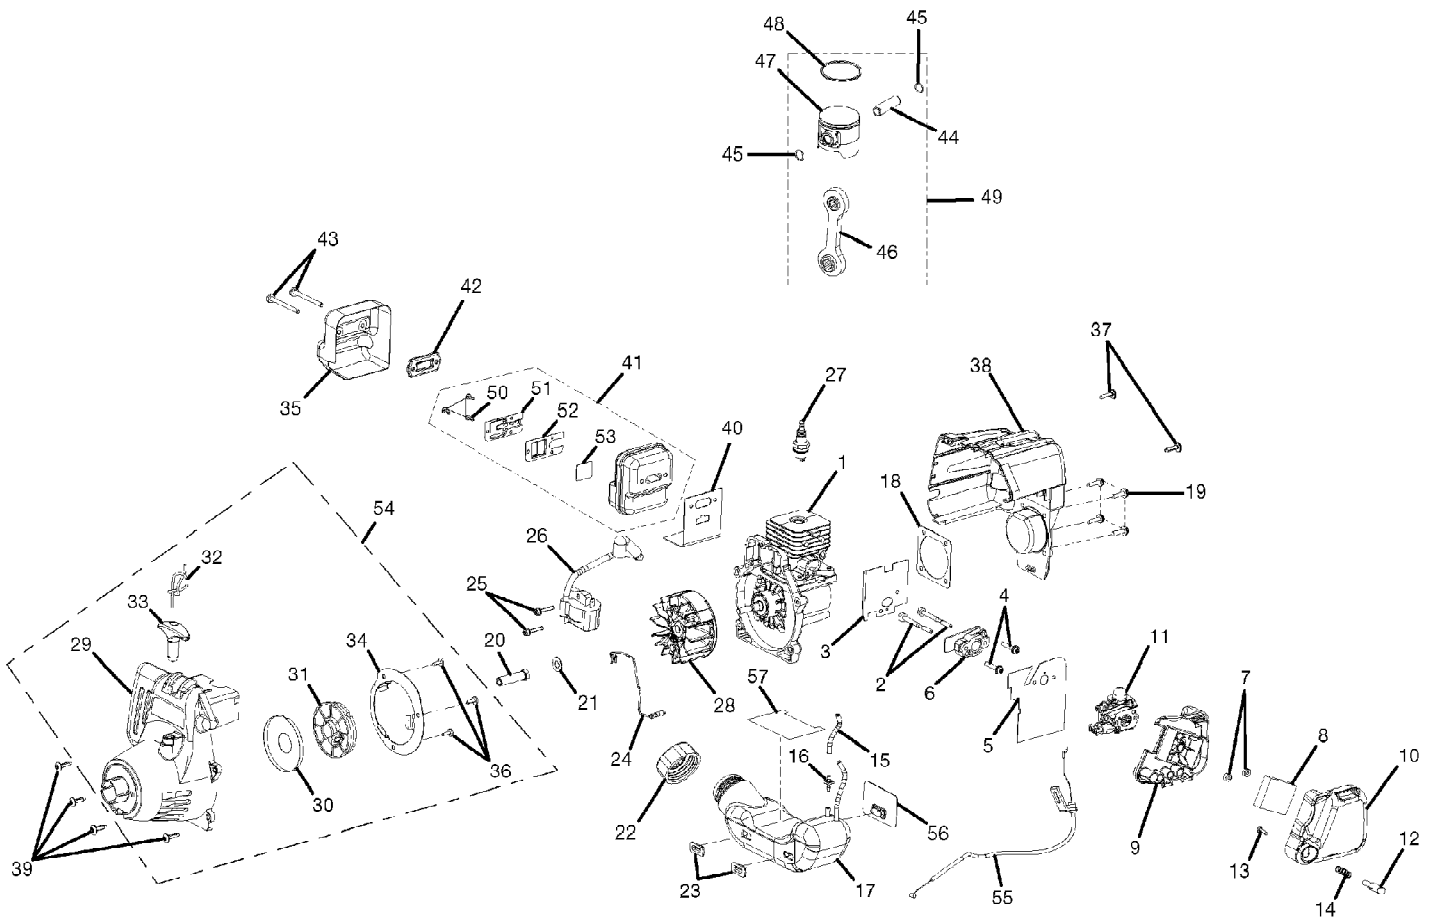

25cc EZ Reach String Trimmer UT-20043-A
String Trimmer -Figure B

Ref #	Part Number	Qty	S/P/F	Description
1	985394001	1	/P	SHORT BLOCK ASSEMBLY (984772001)
	984773001	1	/P	SHORT BLOCK ASSEMBLY (984772003 & 004)
2	04474	2	/P	CARBURETOR BOLTS
3	984762001	1	/P	INTAKE GASKET
4	093221	2	S/P	SCREW (10-24 X 1-1/16 in. PAN HD.) Purchase Locally
5	9074001	1		CARBURETOR GASKET
6	98768A	1	/P	HEAT DAM
7	81208	2	/P	LOCK NUT (10-24) Purchase Locally
8	98760	1	/P	AIR FILTER
9	PS02113	1	/P	AIR FILTER BOX
10	PS02156	1		AIR BOX COVER
11	985624001	1	S/P	CABURETOR ASSEMBLY
12	06618A	1	/P	BUTTON SWITCH
13	82513	1	/P	SCREW, (6-19 x 1/2 in. T.F.)
14	95020A	1	/P	COMPRESSION SPRING
15	0143910	1	/P	RUBBER TUBING
16	985304001	1	/P	INLINE FUEL FITTING
17	PA00116	1	S	FUEL TANK
18	06443A	1	S/P	CRANK CASE COVER GASKET
19	984812001	4	/P	SCREW (10-24 X 3/4 in. PAN HD. TORX W/LW) Purchase Locally
20	98795A	1	/P	DRIVE CONNECTOR
21	PS84065	1	S/P	FLAT WASHER
22	985210001	1	S	FUEL CAP ASSEMBLY
23	98792	3	/P	BUMPER (POWER HEAD 984772001)(POWER HEAD 984772003 & 004 QTY 2)
24	A07238	1	/P	LEAD W/TERMINALS
25	82540	2	/P	SCREW (8-32 X 1 in. THREAD FORMING) Purchase Locally
26	94711C	1	S	IGNITION MODULE (USED WITH 984772001 POWER HEAD)
	4306401	1	S	IGNITION MODULE (USED WITH 984772003 & 004, POWER HEAD)
27	PS02227	1	S/P	SPARK PLUG
28	984531001	1	S/P	ROTOR AND PAWL ASSEMBLY
29	3075303	1	S	STARTER HOUSING ASSEMBLY
30	A98773A	1	S/P	SPRING AND CONTAINER
31	98770A	1	/P	STARTER PULLEY
32	9789902	1	S/P	STARTER ROPE
33	PS06114	1	/P	STARTER GRIP
34	PS00326	1	/P	BAFFLE
35	984743001	1	/P	HEAT SHIELD (CARB. UNIT)
36	82543	3	/P	SCREW (8-16 X 1/2 in. THREAD FORMING) Purchase Locally
37	82563	2	/P	SCREW (10-14 X 3/4 in.THREAD FORMING) Purchase Locally