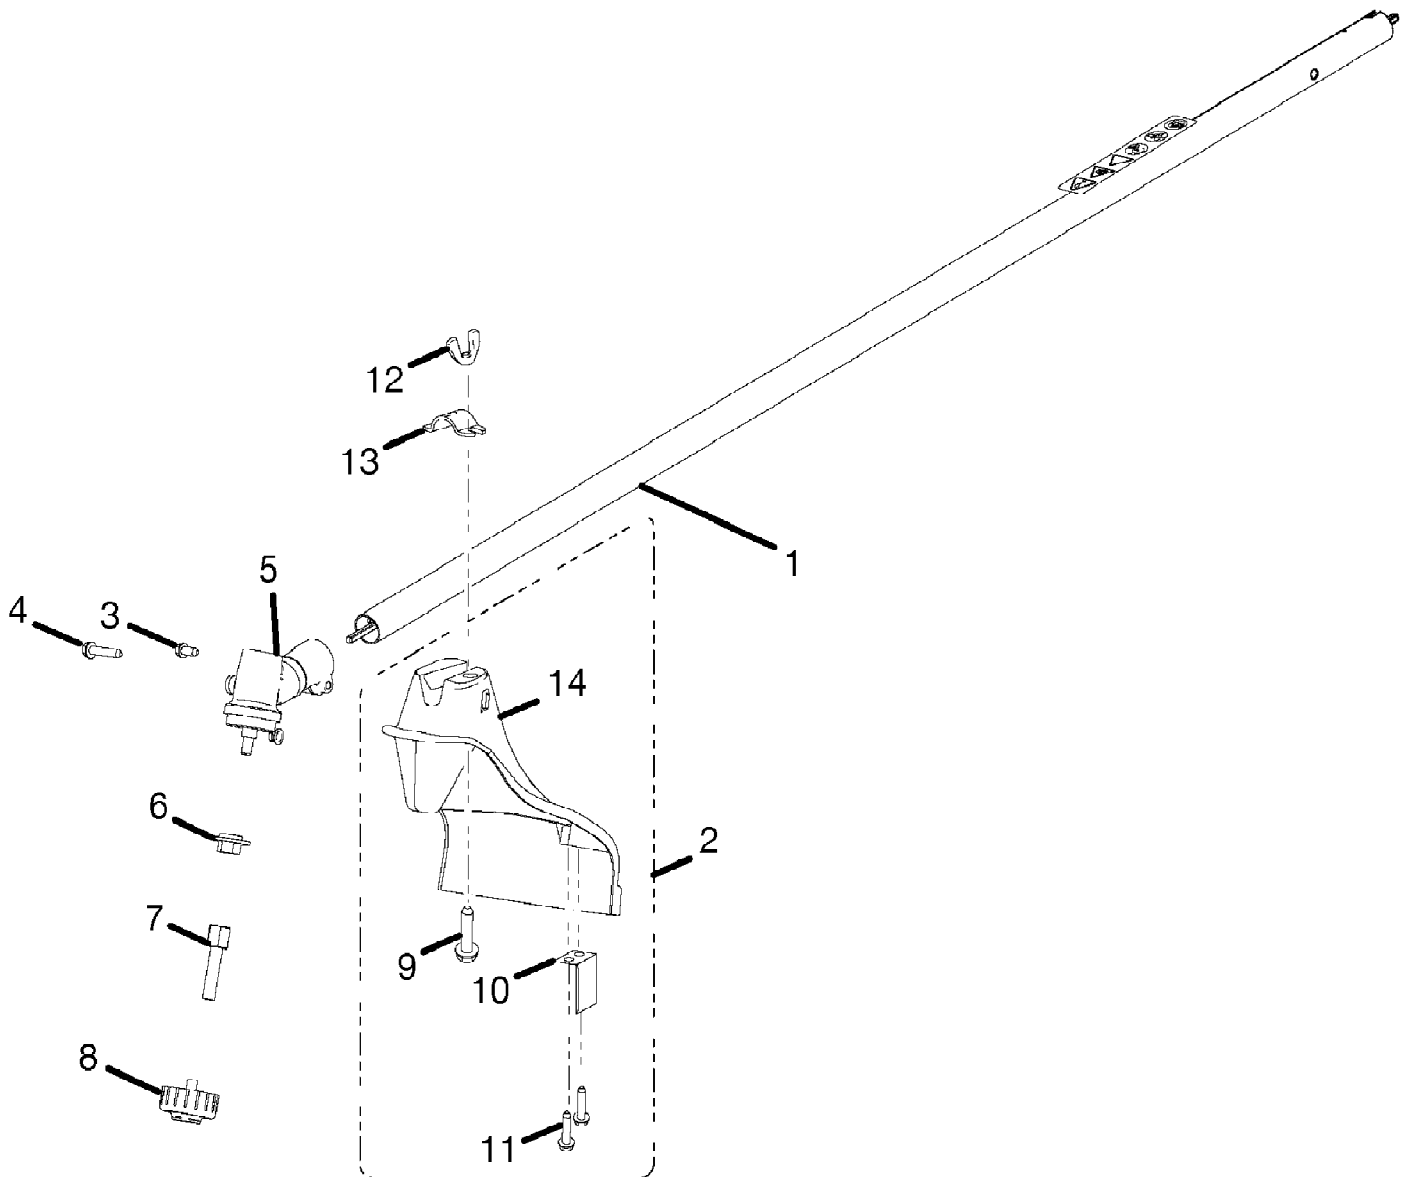

25cc EZ Reach String Trimmer UT-20043-A
String Trimmer -Figure B

Page 3 of 5

Ref #	Part Number	Qty	S/P/F	Description
38	984740001	1	S	REAR HOUSING
39	82538	4	/P	SCREW (10-24 X 3/4 in. TRUSS HD) Purchase Locally
40	984760001	1	S	MUFFLER GASKET
41	985612001	1		NON-CATALYTIC MUFFLER ASSEMBLY (INCL KEY NO. 50 THRU 53) 984772001 & 003
	985611001	1		CATALYTIC MUFFLER ASSEMBLY (INCL KEY NO. 50 THRU 53) 984772004
42	07185	1		REINFORCEMENT PLATE (EPA UNIT)
43	88083	2	S/P	SCREW (10-24 X 2-3/16 in. TORX HD.) Purchase Locally
44	00238A	1	/P	PIN, PISTON
45	6969102	2		CLIP RING
46	PA00190	1	/P	CONNECTING ROD ASSEMBLY
47	984228001	1	/P	PISTON, 25cc
48	PS04468	1	S/P	PISTON RING
49	3081102	1		PISTON ASSEMBLY (INCLUDES KEY NO. 44-48)
50	984759001	3	/P	SCREW (6-20 x 1/4 in. PAN HD.) Purchase Locally
51	984757001	1		OUTLET TUBE
52	984755001	1		SCREEN PLATE
53	984753001	1	/P	SCREEN
54	985543001	1		COMPLETE STARTER ASSEMBLY
55	0883202	1	S/P	THROTTLE CABLE W/HANGER
56	985767001	1	S	BUMPER (USED WITH 984772003 & 004, POWER HEAD)
57	900999002	1		GASKET (USED WITH 984772004, POWER HEAD)

25cc EZ Reach String Trimmer UT-20043-A
String Trimmer- Figure C

Page 5 of 5

Ref #	Part Number	Qty	S/P/F	Description
1	985381001	1	S	STRAIGHT SHAFT ASSEMBLY
2	984821001	1	S/P	GRASS SHIELD ASSEMBLY (INCLUDES HARDWARE)
3	PS04673	1	S/P	SCREW (10-24 x 5/8 in) Purchase Locally
4	983381007	1	/P	SCREW (10-24 x 1-1/4 in.) Purchase Locally
5	984244001	1	S/P	GEAR HEAD
6	984931001	1	S/P	WASHER
7	PS04438	1	S/P	SHAFT ADAPTER
8	A97910A	1	S/P	SPOOL RETAINER (LH)
9	PS02435	1	/P	SCREW, SQUARE HEAD
10	07129	1	/P	CUT OFF BLADE
11	82546	2	S/P	SCREW
12	PS02453	1	/P	WING NUT
13	PS02391	1	/P	SHIELD CLAMP
14	984822001	1	/P	GRASS SHIELD
	983000337	1		OPERATOR'S MANUAL
	983000461	1		CUSTOMER SHEET (REV:00)