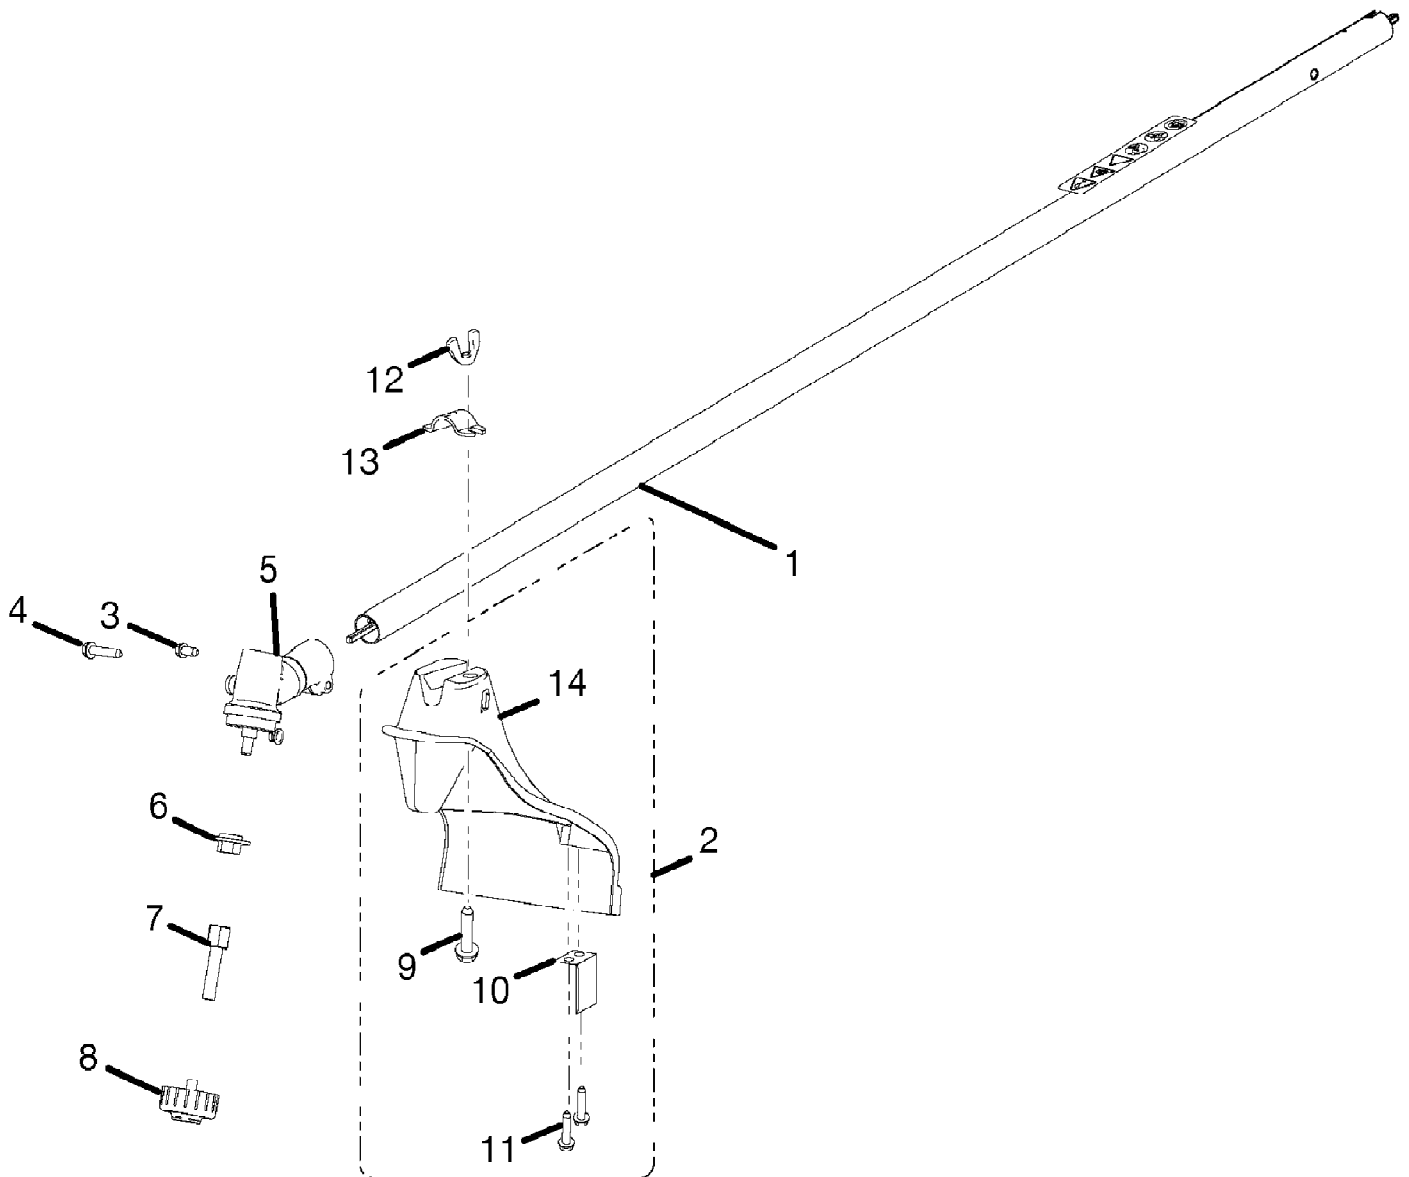

25cc EZ Reach String Trimmer UT-20042
String Trimmer- Figure C

Page 5 of 5

Ref #	Part Number	Qty	S/P/F	Description
1	985381001	1	S	STRAIGHT SHAFT ASSEMBLY
2	984821001	1	S/P	GRASS SHIELD ASSEMBLY (INCLUDES HARDWARE)
3	PS04673	1	S/P	SCREW (10-24 x 5/8 in) Purchase Locally
4	983381007	1	/P	SCREW (10-24 x 1-1/4 in.) Purchase Locally
5	984244001	1	S/P	GEAR HEAD
6	984931001	1	S/P	WASHER
7	PS04438	1	S/P	SHAFT ADAPTER
8	A97910A	1	S/P	SPOOL RETAINER (LH)
9	PS02435	1	/P	SCREW, SQUARE HEAD
10	07129	1	/P	CUT OFF BLADE
11	82546	2	S/P	SCREW
12	PS02453	1	/P	WING NUT
13	PS02391	1	/P	SHIELD CLAMP
14	984822001	1	/P	GRASS SHIELD
	983000337	1		OPERATOR'S MANUAL
	983000461	1		CUSTOMER SHEET (REV:00)