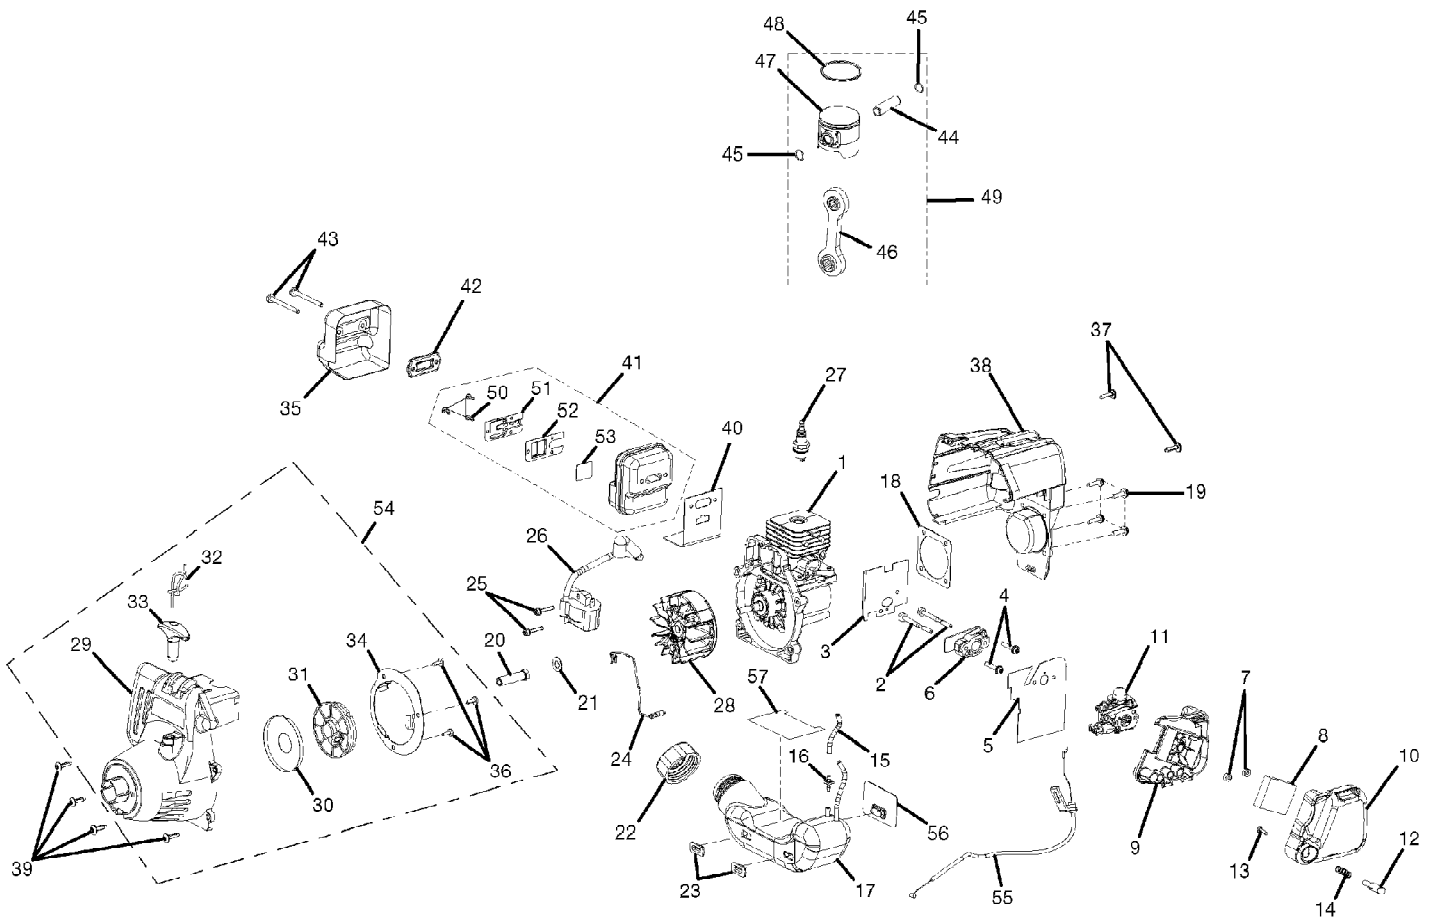

25cc EZ Reach String Trimmer UT-20042
String Trimmer -Figure B

25cc EZ Reach String Trimmer UT-20042
String Trimmer -Figure B

Page 2 of 5

Ref #	Part Number	Qty	S/P/F	Description
1	985394001	1	/P	SHORT BLOCK ASSEMBLY (984772001)
	984773001	1	/P	SHORT BLOCK ASSEMBLY (984772003 & 004)
2	04474	2	/P	CARBURETOR BOLTS
3	984762001	1	/P	INTAKE GASKET
4	093221	2	S/P	SCREW (10-24 X 1-1/16 in. PAN HD.) Purchase Locally
5	9074001	1		CARBURETOR GASKET
6	98768A	1	/P	HEAT DAM
7	81208	2	/P	LOCK NUT (10-24) Purchase Locally
8	98760	1	/P	AIR FILTER
9	PS02113	1	/P	AIR FILTER BOX
10	PS02156	1		AIR BOX COVER
11	985624001	1	S/P	CABURETOR ASSEMBLY
12	06618A	1	/P	BUTTON SWITCH
13	82513	1	/P	SCREW, (6-19 x 1/2 in. T.F.)
14	95020A	1	/P	COMPRESSION SPRING
15	0143910	1	/P	RUBBER TUBING
16	985304001	1	/P	INLINE FUEL FITTING
17	PA00116	1	S	FUEL TANK
18	06443A	1	S/P	CRANK CASE COVER GASKET
19	984812001	4	/P	SCREW (10-24 X 3/4 in. PAN HD. TORX W/LW) Purchase Locally
20	98795A	1	/P	DRIVE CONNECTOR
21	PS84065	1	S/P	FLAT WASHER
22	985210001	1	S	FUEL CAP ASSEMBLY
23	98792	3	/P	BUMPER (POWER HEAD 984772001)(POWER HEAD 984772003 & 004 QTY 2)
24	A07238	1	/P	LEAD W/TERMINALS
25	82540	2	/P	SCREW (8-32 X 1 in. THREAD FORMING) Purchase Locally
26	94711C	1	S	IGNITION MODULE (USED WITH 984772001 POWER HEAD)
	4306401	1	S	IGNITION MODULE (USED WITH 984772003 & 004, POWER HEAD)
27	PS02227	1	S/P	SPARK PLUG
28	984531001	1	S/P	ROTOR AND PAWL ASSEMBLY
29	3075303	1	S	STARTER HOUSING ASSEMBLY
30	A98773A	1	S/P	SPRING AND CONTAINER
31	98770A	1	/P	STARTER PULLEY
32	9789902	1	S/P	STARTER ROPE
33	PS06114	1	/P	STARTER GRIP
34	PS00326	1	/P	BAFFLE
35	984743001	1	/P	HEAT SHIELD (CARB. UNIT)
36	82543	3	/P	SCREW (8-16 X 1/2 in. THREAD FORMING) Purchase Locally
37	82563	2	/P	SCREW (10-14 X 3/4 in.THREAD FORMING) Purchase Locally