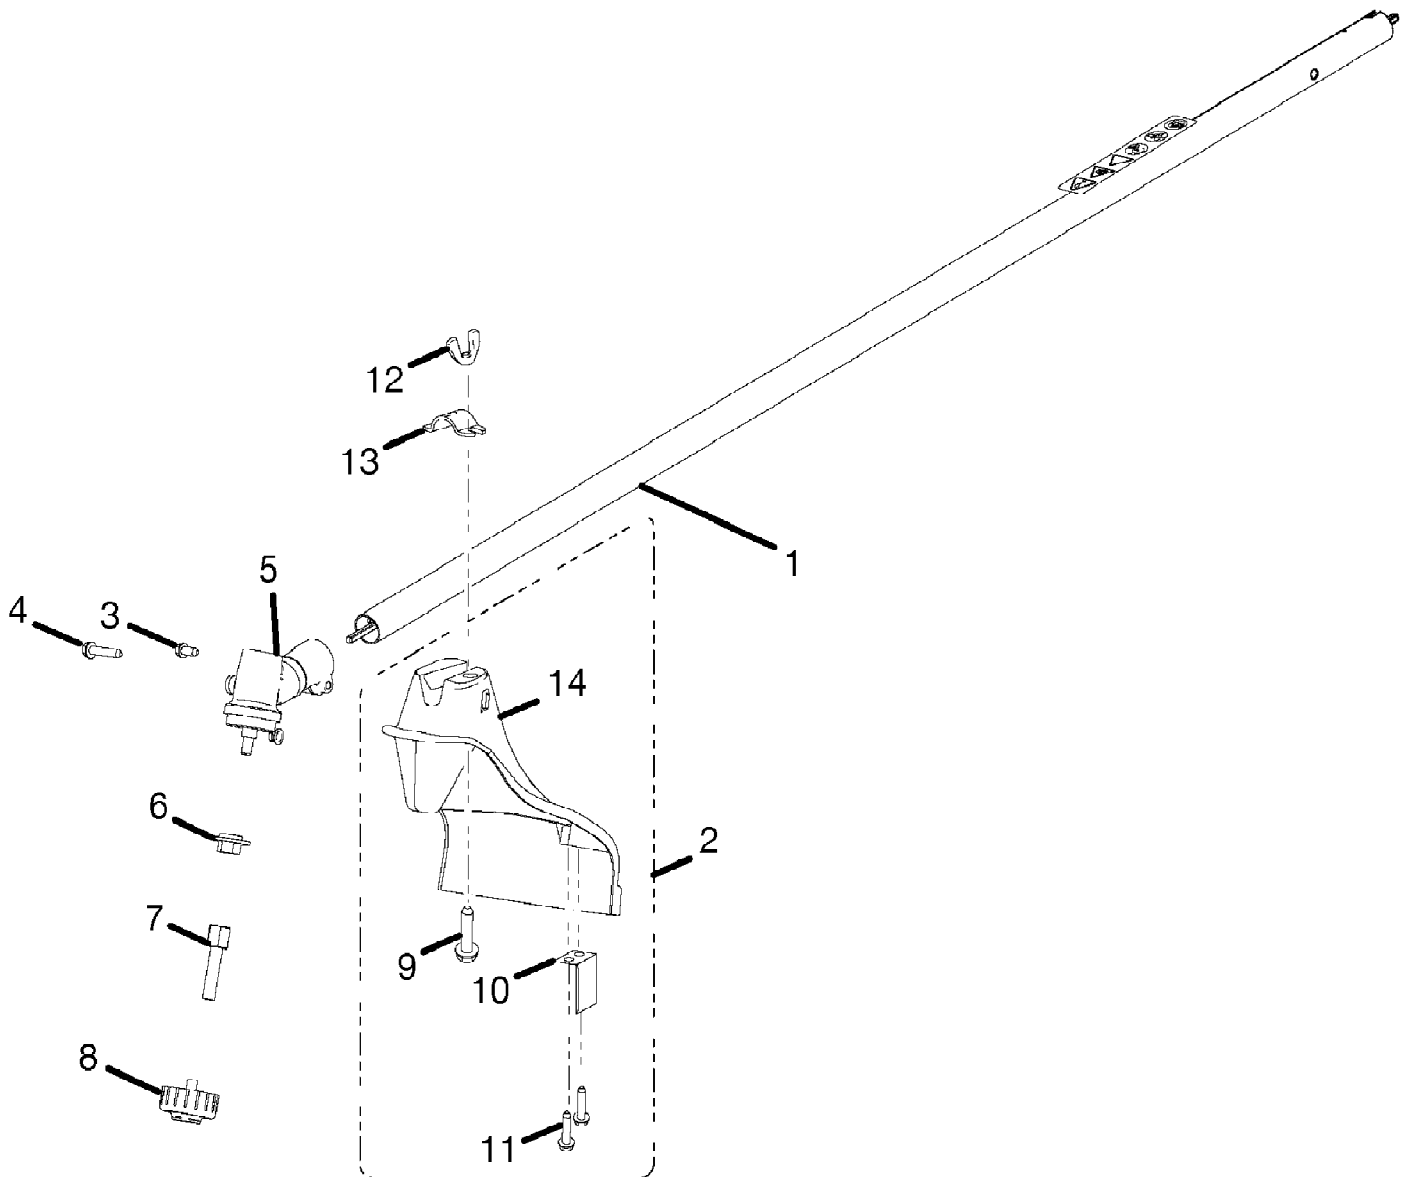

25cc EZ Reach String Trimmer UT-20042-A
String Trimmer -Figure B

Page 3 of 5

Ref #	Part Number	Qty	S/P/F	Description
38	984740001	1	S	REAR HOUSING
39	82538	4	/P	SCREW (10-24 X 3/4 in. TRUSS HD) Purchase Locally
40	984760001	1	S	MUFFLER GASKET
41	985612001	1		NON-CATALYTIC MUFFLER ASSEMBLY (INCL KEY NO. 50 THRU 53) 984772001 & 003
	985611001	1		CATALYTIC MUFFLER ASSEMBLY (INCL KEY NO. 50 THRU 53) 984772004
42	07185	1		REINFORCEMENT PLATE (EPA UNIT)
43	88083	2	S/P	SCREW (10-24 X 2-3/16 in. TORX HD.) Purchase Locally
44	00238A	1	/P	PIN, PISTON
45	6969102	2		CLIP RING
46	PA00190	1	/P	CONNECTING ROD ASSEMBLY
47	984228001	1	/P	PISTON, 25cc
48	PS04468	1	S/P	PISTON RING
49	3081102	1		PISTON ASSEMBLY (INCLUDES KEY NO. 44-48)
50	984759001	3	/P	SCREW (6-20 x 1/4 in. PAN HD.) Purchase Locally
51	984757001	1		OUTLET TUBE
52	984755001	1		SCREEN PLATE
53	984753001	1	/P	SCREEN
54	985543001	1		COMPLETE STARTER ASSEMBLY
55	0883202	1	S/P	THROTTLE CABLE W/HANGER
56	985767001	1	S	BUMPER (USED WITH 984772003 & 004, POWER HEAD)
57	900999002	1		GASKET (USED WITH 984772004, POWER HEAD)

25cc EZ Reach String Trimmer UT-20042-A
String Trimmer- Figure C

Page 5 of 5

Ref #	Part Number	Qty	S/P/F	Description
1	985381001	1	S	STRAIGHT SHAFT ASSEMBLY
2	984821001	1	S/P	GRASS SHIELD ASSEMBLY (INCLUDES HARDWARE)
3	PS04673	1	S/P	SCREW (10-24 x 5/8 in) Purchase Locally
4	983381007	1	/P	SCREW (10-24 x 1-1/4 in.) Purchase Locally
5	984244001	1	S/P	GEAR HEAD
6	984931001	1	S/P	WASHER
7	PS04438	1	S/P	SHAFT ADAPTER
8	A97910A	1	S/P	SPOOL RETAINER (LH)
9	PS02435	1	/P	SCREW, SQUARE HEAD
10	07129	1	/P	CUT OFF BLADE
11	82546	2	S/P	SCREW
12	PS02453	1	/P	WING NUT
13	PS02391	1	/P	SHIELD CLAMP
14	984822001	1	/P	GRASS SHIELD
	983000337	1		OPERATOR'S MANUAL
	983000461	1		CUSTOMER SHEET (REV:00)