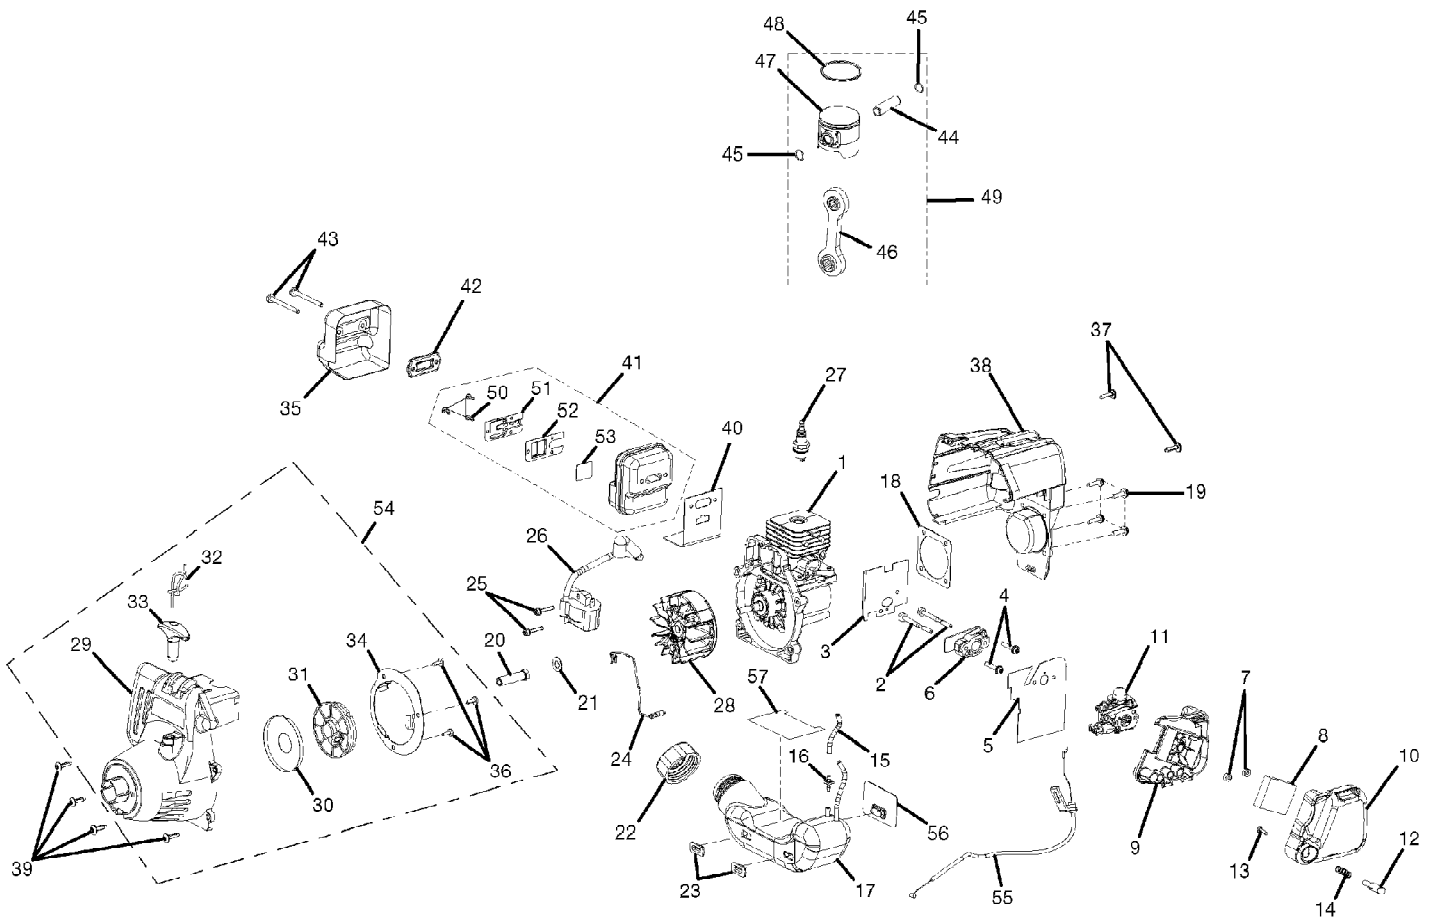

25cc EZ Reach String Trimmer UT-20042-A
String Trimmer -Figure B

25cc EZ Reach String Trimmer UT-20042-A
String Trimmer -Figure B

Page 2 of 5

Ref #	Part Number	Qty	S/P/F	Description
1	985394001	1	/P	SHORT BLOCK ASSEMBLY (984772001)
	984773001	1	/P	SHORT BLOCK ASSEMBLY (984772003 & 004)
2	04474	2	/P	CARBURETOR BOLTS
3	984762001	1	/P	INTAKE GASKET
4	093221	2	S/P	SCREW (10-24 X 1-1/16 in. PAN HD.) Purchase Locally
5	9074001	1		CARBURETOR GASKET
6	98768A	1	/P	HEAT DAM
7	81208	2	/P	LOCK NUT (10-24) Purchase Locally
8	98760	1	/P	AIR FILTER
9	PS02113	1	/P	AIR FILTER BOX
10	PS02156	1		AIR BOX COVER
11	985624001	1	S/P	CABURETOR ASSEMBLY
12	06618A	1	/P	BUTTON SWITCH
13	82513	1	/P	SCREW, (6-19 x 1/2 in. T.F.)
14	95020A	1	/P	COMPRESSION SPRING
15	0143910	1	/P	RUBBER TUBING
16	985304001	1	/P	INLINE FUEL FITTING
17	PA00116	1	S	FUEL TANK
18	06443A	1	S/P	CRANK CASE COVER GASKET
19	984812001	4	/P	SCREW (10-24 X 3/4 in. PAN HD. TORX W/LW) Purchase Locally
20	98795A	1	/P	DRIVE CONNECTOR
21	PS84065	1	S/P	FLAT WASHER
22	985210001	1	S	FUEL CAP ASSEMBLY
23	98792	3	/P	BUMPER (POWER HEAD 984772001)(POWER HEAD 984772003 & 004 QTY 2)
24	A07238	1	/P	LEAD W/TERMINALS
25	82540	2	/P	SCREW (8-32 X 1 in. THREAD FORMING) Purchase Locally
26	94711C	1	S	IGNITION MODULE (USED WITH 984772001 POWER HEAD)
	4306401	1	S	IGNITION MODULE (USED WITH 984772003 & 004, POWER HEAD)
27	PS02227	1	S/P	SPARK PLUG
28	984531001	1	S/P	ROTOR AND PAWL ASSEMBLY
29	3075303	1	S	STARTER HOUSING ASSEMBLY
30	A98773A	1	S/P	SPRING AND CONTAINER
31	98770A	1	/P	STARTER PULLEY
32	9789902	1	S/P	STARTER ROPE
33	PS06114	1	/P	STARTER GRIP
34	PS00326	1	/P	BAFFLE
35	984743001	1	/P	HEAT SHIELD (CARB. UNIT)
36	82543	3	/P	SCREW (8-16 X 1/2 in. THREAD FORMING) Purchase Locally
37	82563	2	/P	SCREW (10-14 X 3/4 in.THREAD FORMING) Purchase Locally