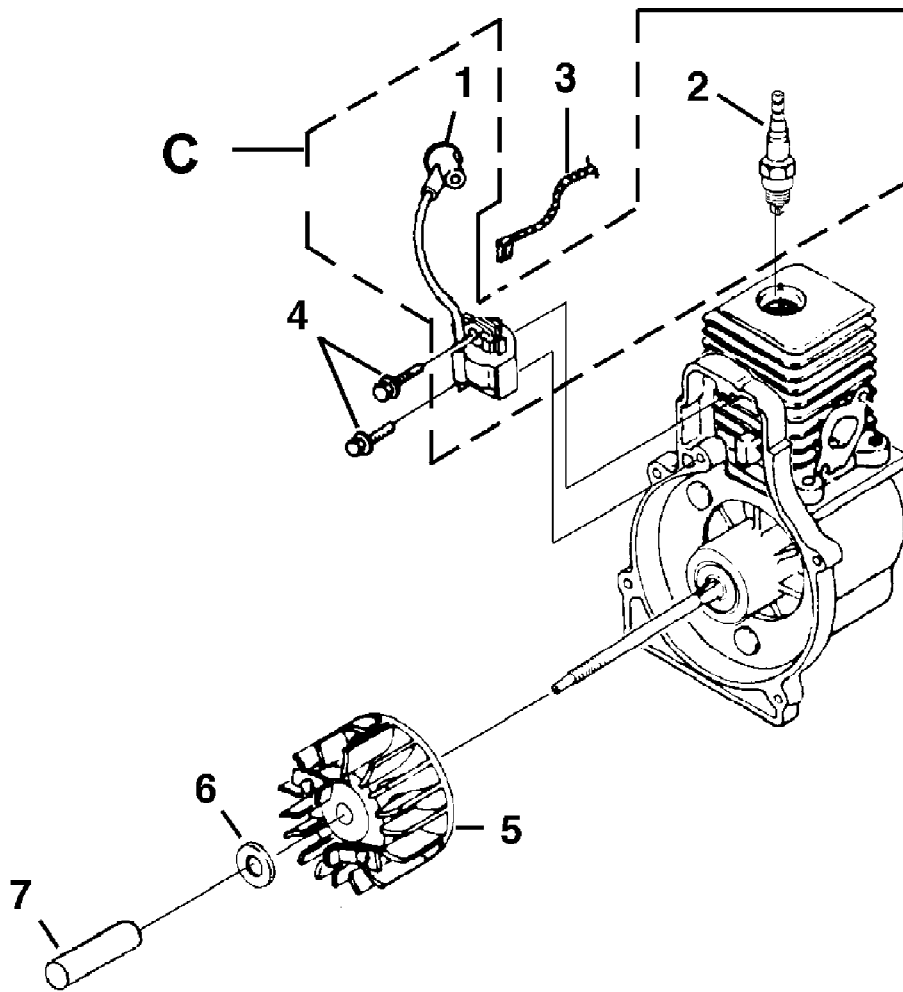

TORQUE SPECIFICATIONS			
Item No.	In/Lbs	Nm	Required Loctite
4	55-65	6.2-7.3	262 Red
9	55-65	6.2-7.3	262 Red
13	8-12	.9-1.4	
14	20-30	2.3-3.4	

Yard Sweeper Blower UT-08119
Engine Internal

Page 4 of 12

Ref #	Part Number	Qty	S/P/F	Description
1	UP03369A	1	/P	SHORT BLOCK (25cc) Includes Items 2-9
2	UP04136A	1	S/P	25 CC CYLINDER KIT Includes Items 3-4
3	04388B	1	S/P	GASKET-Cylinder
	00394B	1	/P	GASKET-Muffler (Not Shown)
	00775A	1	S/P	GASKET-Heat Dam (Not Shown)
4	PS02807	3	/P	SCREW, SEMS (12-24 x 3/4)
5	984544001	1	/P	25 CC PISTON & ROD Includes Item 6
6	PS01359	1	S/P	RING-Piston
7	PS02130	1	/P	CRANKCASE COVER-Stamped Steel Includes items 8-9
8	06443A	1	S/P	GASKET-Crankcase Also included with Cylinder Kits.
9	PS01565	4	/P	SCREW, SEMS (10-24 x .56)
10	02851	1	/P	TAB-Male
11	PA00666	1	S/P	CABLE-Throttle w/Ignition Leads (Back Packer(TM), BP250I, BP25175)
12	A01767	1	/P	CABLE BRACKET (Back Packer(TM), BP250I, BP25175)
13	82376	3	/P	SCREW-Thread Form. (#8 X 1/2")
14	82563	1	/P	SCREW-Thread Form. (#10 X 3/4")
15	UP06522A	1	/P	SHROUD