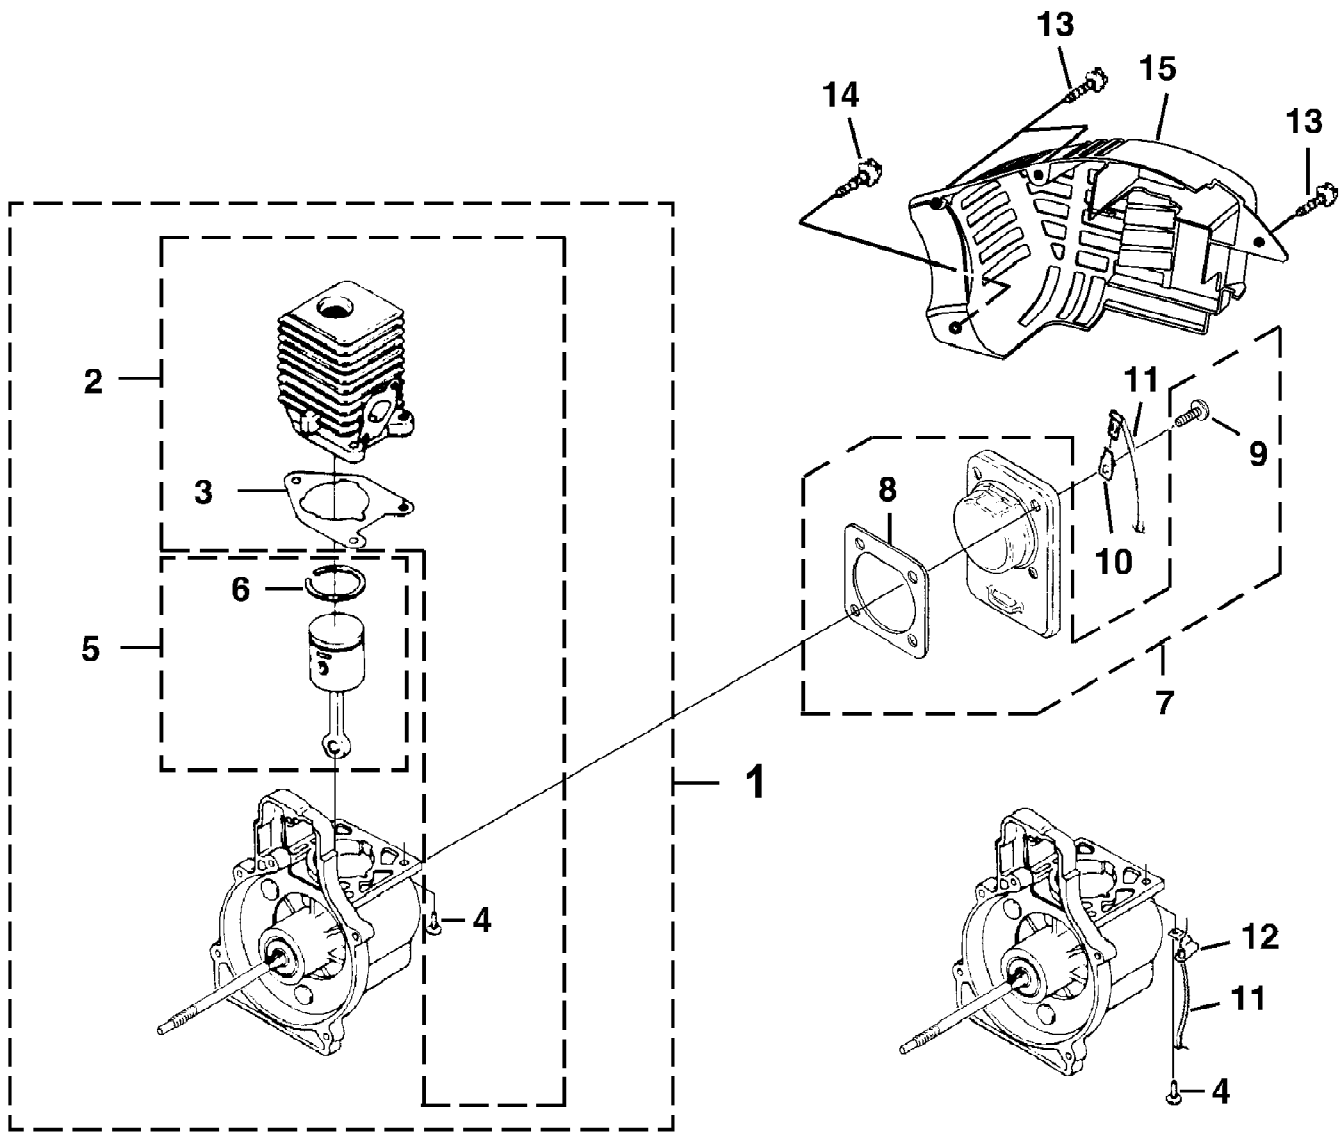

TORQUE SPECIFICATIONS			
Item No.	In/Lbs	Nm	Required Loctite
12	30-40	3.4-4.5	
14	40-50	4.5-5.6	262 Red

Yard Sweeper Blower UT-08119
Carburetor And Fuel Tank

Page 2 of 12

Ref #	Part Number	Qty	S/P/F	Description
F	UP00136A	1	S/P	FUEL TANK KIT Includes Items 1-8
1	AO9116	1		FUEL CAP (1 5/8" Opening)
2	98792	3	/P	BUMPER-Rubber
3	0143922	1	/P	TUBING-Rubber (5.5")
4	PSO3380	1		FUEL FILTER
5	9477225	2	/P	TUBING-Rubber (6 1/4")
6	07332	1	S/P	Fitting, Inlet (small for 2.5mm ID fuel line)
	02067	1	/P	Fitting, Inlet (large for 3mm ID fuel line)
7	4283309	1	/P	INSULATION-Tubing
8	98268	1	S/P	CLAMP
	06443A	1	S/P	GASKET-Crankcase (Not shown)
	PS01565	4	/P	SCREW, Sems (10-24 x .56) (Not Shown)
B	UP00010A	1	/P	CARBURETOR KIT Includes Items 9-10
9	987661	1	/P	GASKET-Carburetor Also included with Cylinder Kits
10	UP03943	1	/P	LEVER-Choke (Walbro WT419,WT469)
B	UP00652	1	/P	CARBURETOR KIT Includes Items 9-10; (Back Packer(TM), BP250I, BP25175)
9	98766A	1	S/P	GASKET-Carburetor Also included with Cylinder Kits
10	UP03943	1	/P	LEVER-Choke (Walbro WT419,WT469)
11	00775A	1	S/P	GASKET-Heat Dam Also included with Cylinder Kits
12	04474	2	/P	CARB. BOLT
13	98768A	1	/P	HEAT DAM
14	093221	2	S/P	SCREW, SEMS (10-24 x 1.110)