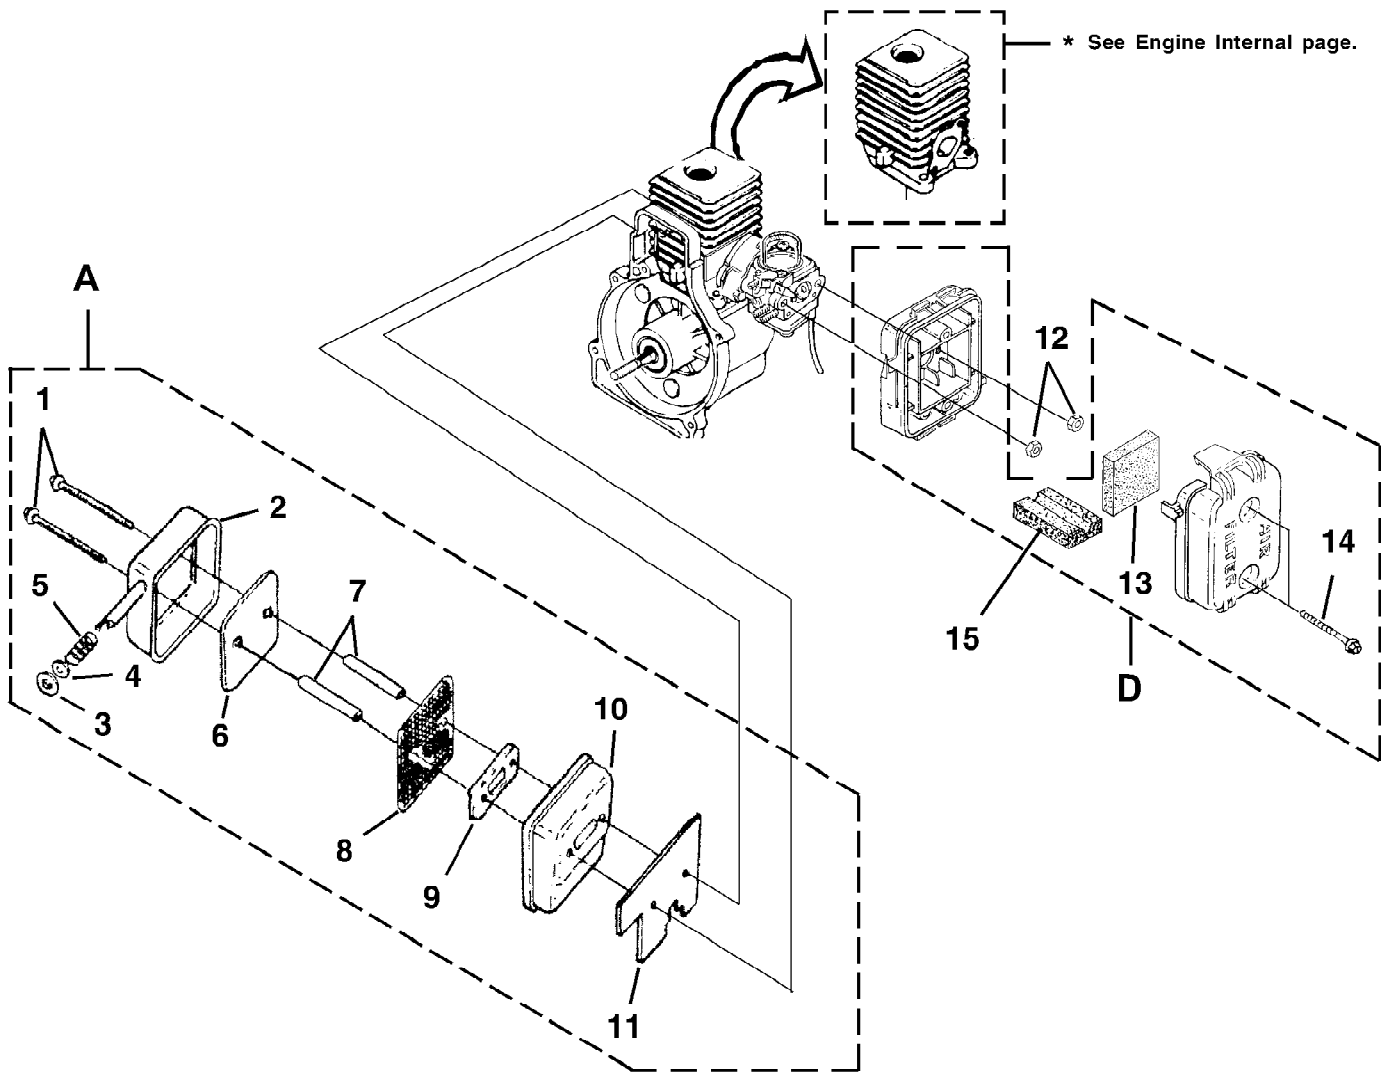

TORQUE SPECIFICATIONS			
Item No.	In/Lbs	Nm	Required Loctite
1	40-50	4.5-5.6	
12	30-40	3.4-4.5	
14	30-40	3.4-4.5