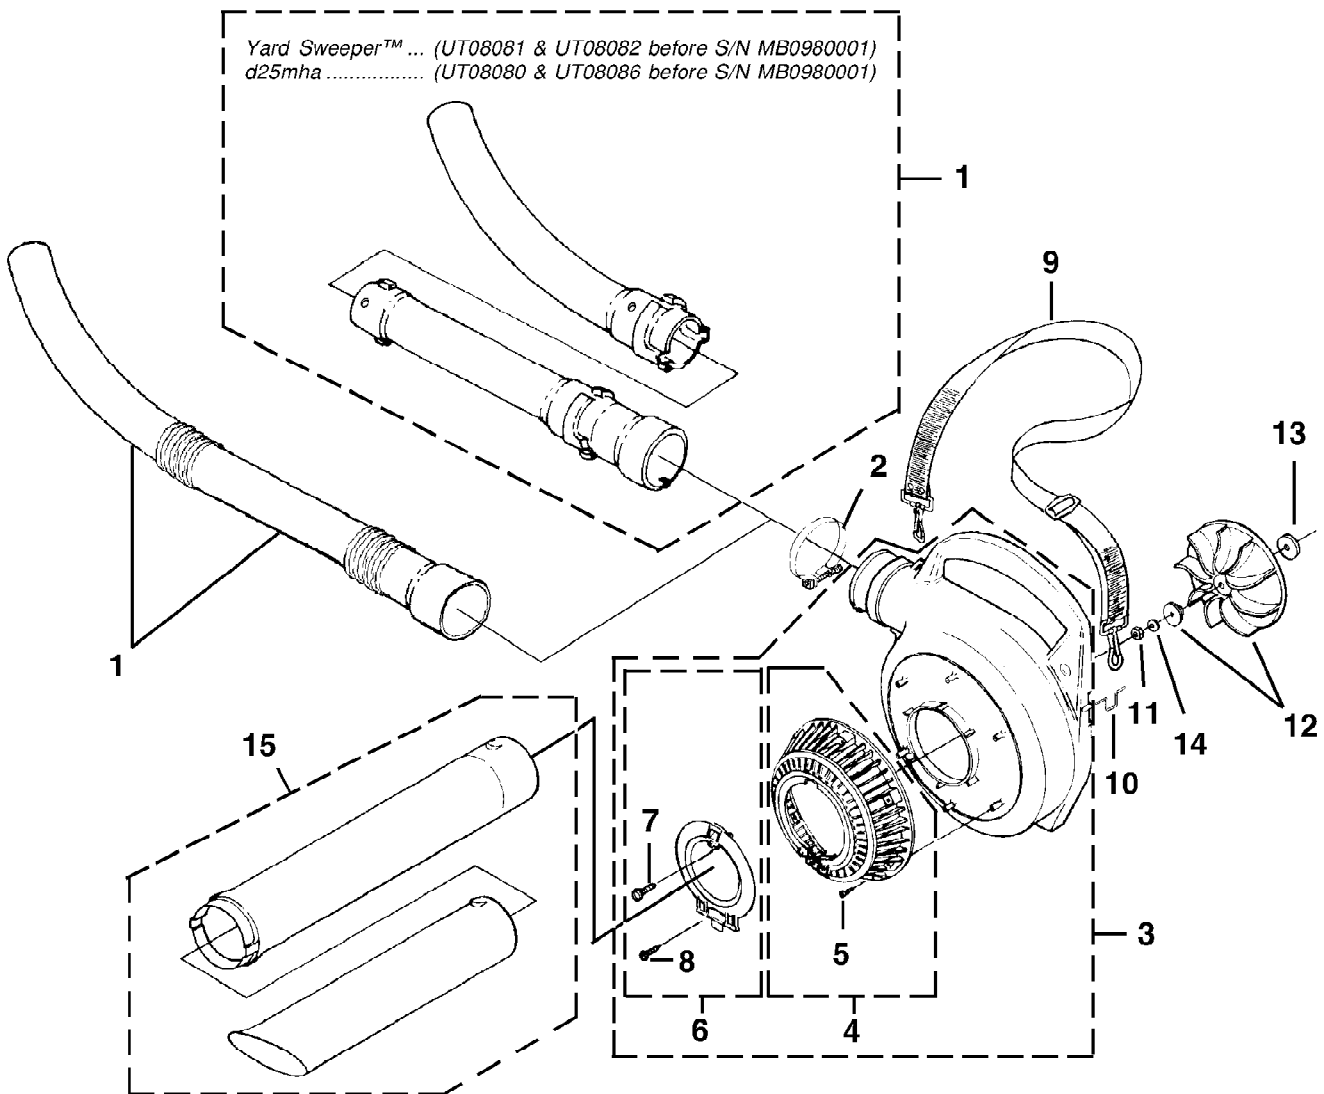

TORQUE SPECIFICATIONS			
Item No.	In/Lbs	Nm	Required Loctite
1	40-50	4.5-5.6	
12	30-40	3.4-4.5	
14	30-40	3.4-4.5	

Yard Sweeper Blower UT-08119
Muffler And Air Cleaner

Page 8 of 12

Ref #	Part Number	Qty	S/P/F	Description
A	PA01181	1	/P	MUFFLER-Complete Includes Items 1-11
1	88060	2	S/P	SCREW-Sems Hex Hd. (10-24 x 2 1/2")
2	A00366	1	/P	MUFFLER COVER
3	00381	1	/P	WASHER-Insulating
4	84117	1	/P	WASHER-Flat
5	00387	1	/P	SPRING-Compression
6	00777	1	/P	DEFLECTOR-Muffler
7	04785	2	/P	SPACER-Muffler
8	00388B	1	/P	SCREEN-Spark Arrestor
9	98783	1	/P	PLATE-Reinforcing
10	98781	1	S/P	BODY-Muffler
11	00394B	1	/P	GASKET-Muffler Also included with Short block & Cylinder Kits.
12	81208	2	/P	NUT-Hex (10-24)
D	UP00011	1	/P	AIR FILTER KIT Includes items 13-14
13	98760	1	/P	AIR FILTER
14	093221	2	S/P	SCREW-Thd. Form. (#8-16 x 3/4")
15	04857	1		FOAM AIR FILTER Not Used on UT08111 and UT08111A

Ref #	Part Number	Qty	S/P/F	Description
1	00368A	1	/P	LATCH-Throttle Not Used on UT08111 and UT08111A
2	00370	1	S/P	SPRING-Throttle Latch Not Used on UT08111 and UT08111A
3	00367	1	/P	TRIGGER-Throttle Not Used on UT08111 and UT08111A
4	00369A	1	/P	LEVER-Throttle Not Used on UT08111 and UT08111A
5	82538	4	/P	SCREW-Thread Form. (10-24 X 3/4")
6	JA416903	1	/P	SCREW-Thread Form. (#10 X 1 5/8")
E	UP06792A	1	/P	VOLUTE HOUSING & STARTER Includes items 7-17
7	UP03822A	1	/P	KIT-Sealing Not Used on UT08111 and UT08111A
8	00374	1	/P	PLATE-Rotor
9	82528	1	/P	SCREW-Thread Form. (#6 X 1 3/8")
10	5946702	1	S/P	GRIP-Starter (Yellow) Not Used on UT08111 and UT08111A
	PSO1200	1		GRIP-Starter (Yellow)
11	969811A	1	/P	BUSHING-Starter
12	00364B	1	S/P	GUIDE-Starter Rope
13	A98773A	1	S/P	SPRING & CONTAINER
14	98770A	1	/P	PULLEY-Starter
15	98791	2	/P	BRACKET-Retaining
16	82541	2	/P	SCREW-Thread Form. (#10 X 1/2")
17	9789901	1	/P	ROPE-Starter
18	PS82146	1	S/P	SCREW-Phil. Hd. (8-32 X 5/8") Not Used on UT08111 and UT08111A
19	82563	5	/P	SCREW-Thread Form. (10-24 X 3/4")