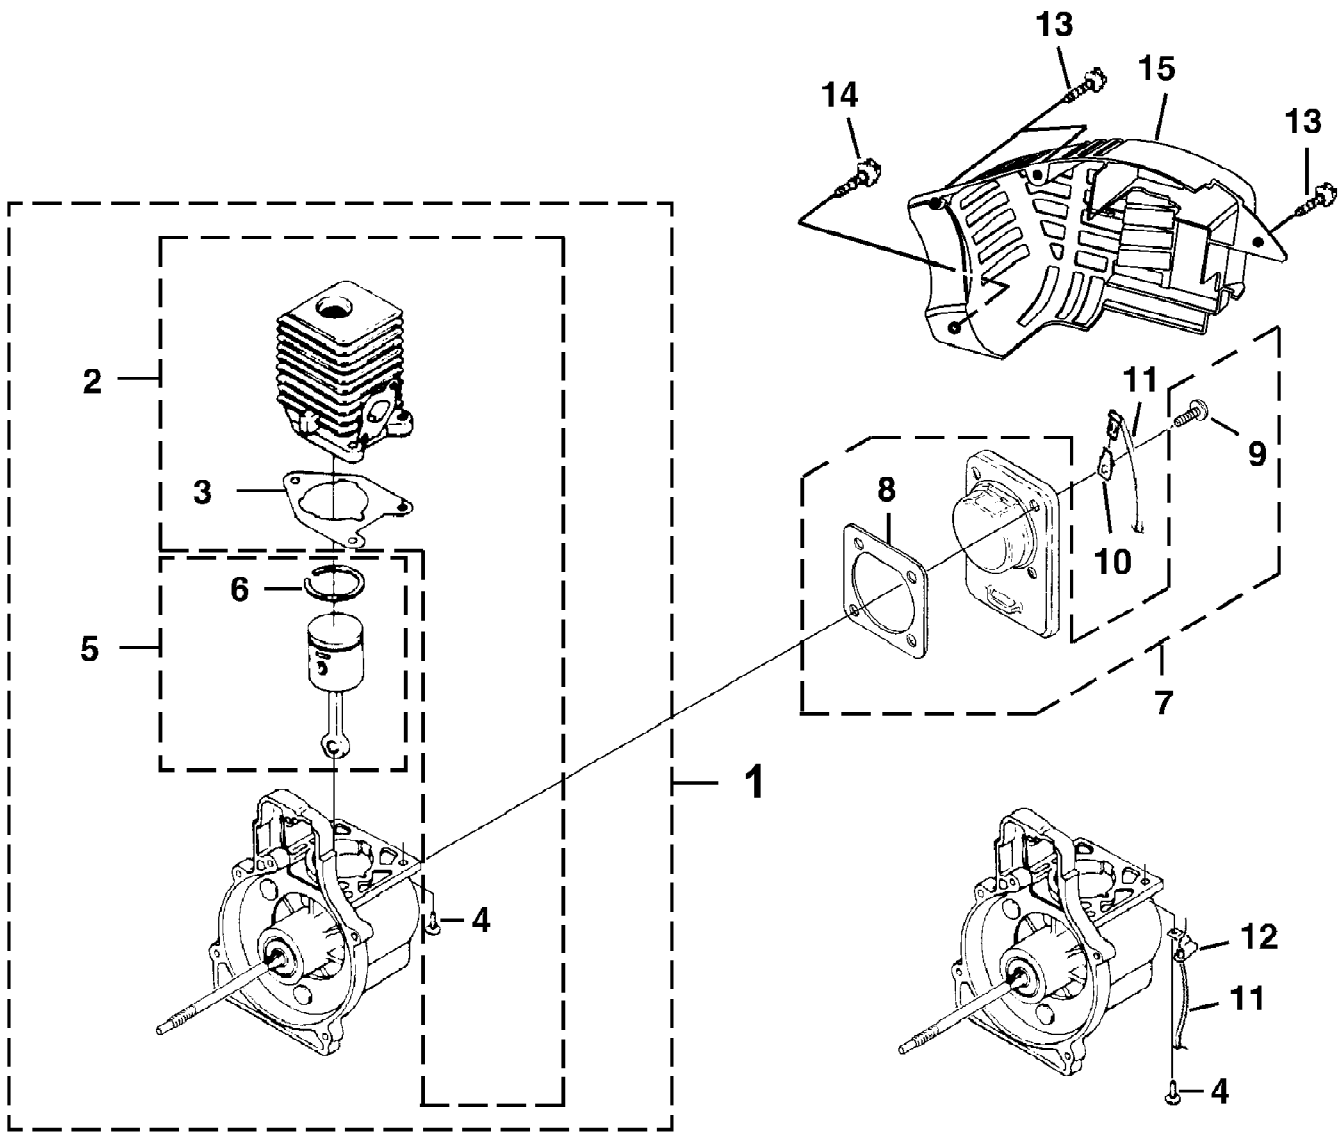

TORQUE SPECIFICATIONS			
Item No.	In/Lbs	Nm	Required Loctite
12	30-40	3.4-4.5	
14	40-50	4.5-5.6	262 Red

Yard Sweeper Blower UT-08081  
Carburetor And Fuel Tank

Page 2 of 12

Ref #	Part Number	Qty	S/P/F	Description
F	UP00136A	1	S/P	FUEL TANK KIT Includes Items 1-8
1	AO9116	1		FUEL CAP ( 1 5/8" Opening)
2	98792	3	/P	BUMPER-Rubber
3	0143922	1	/P	TUBING-Rubber (5.5")
4	PSO3380	1		FUEL FILTER
5	9477225	2	/P	TUBING-Rubber (6 1/4")
6	07332	1	S/P	Fitting, Inlet (small for 2.5mm ID fuel line)
	02067	1	/P	Fitting, Inlet (large for 3mm ID fuel line)
7	4283309	1	/P	INSULATION-Tubing
8	98268	1	S/P	CLAMP
	06443A	1	S/P	GASKET-Crankcase (Not shown)
	PS01565	4	/P	SCREW, Sems (10-24 x .56) (Not Shown)
B	UP00010A	1	/P	CARBURETOR KIT Includes Items 9-10
9	987661	1	/P	GASKET-Carburetor Also included with Cylinder Kits
10	UP03943	1	/P	LEVER-Choke (Walbro WT419,WT469)
B	UP00652	1	/P	CARBURETOR KIT Includes Items 9-10; (Back Packer(TM), BP250I, BP25175)
9	98766A	1	S/P	GASKET-Carburetor Also included with Cylinder Kits
10	UP03943	1	/P	LEVER-Choke (Walbro WT419,WT469)
11	00775A	1	S/P	GASKET-Heat Dam Also included with Cylinder Kits
12	04474	2	/P	CARB. BOLT
13	98768A	1	/P	HEAT DAM
14	093221	2	S/P	SCREW, SEMS (10-24 x 1.110)