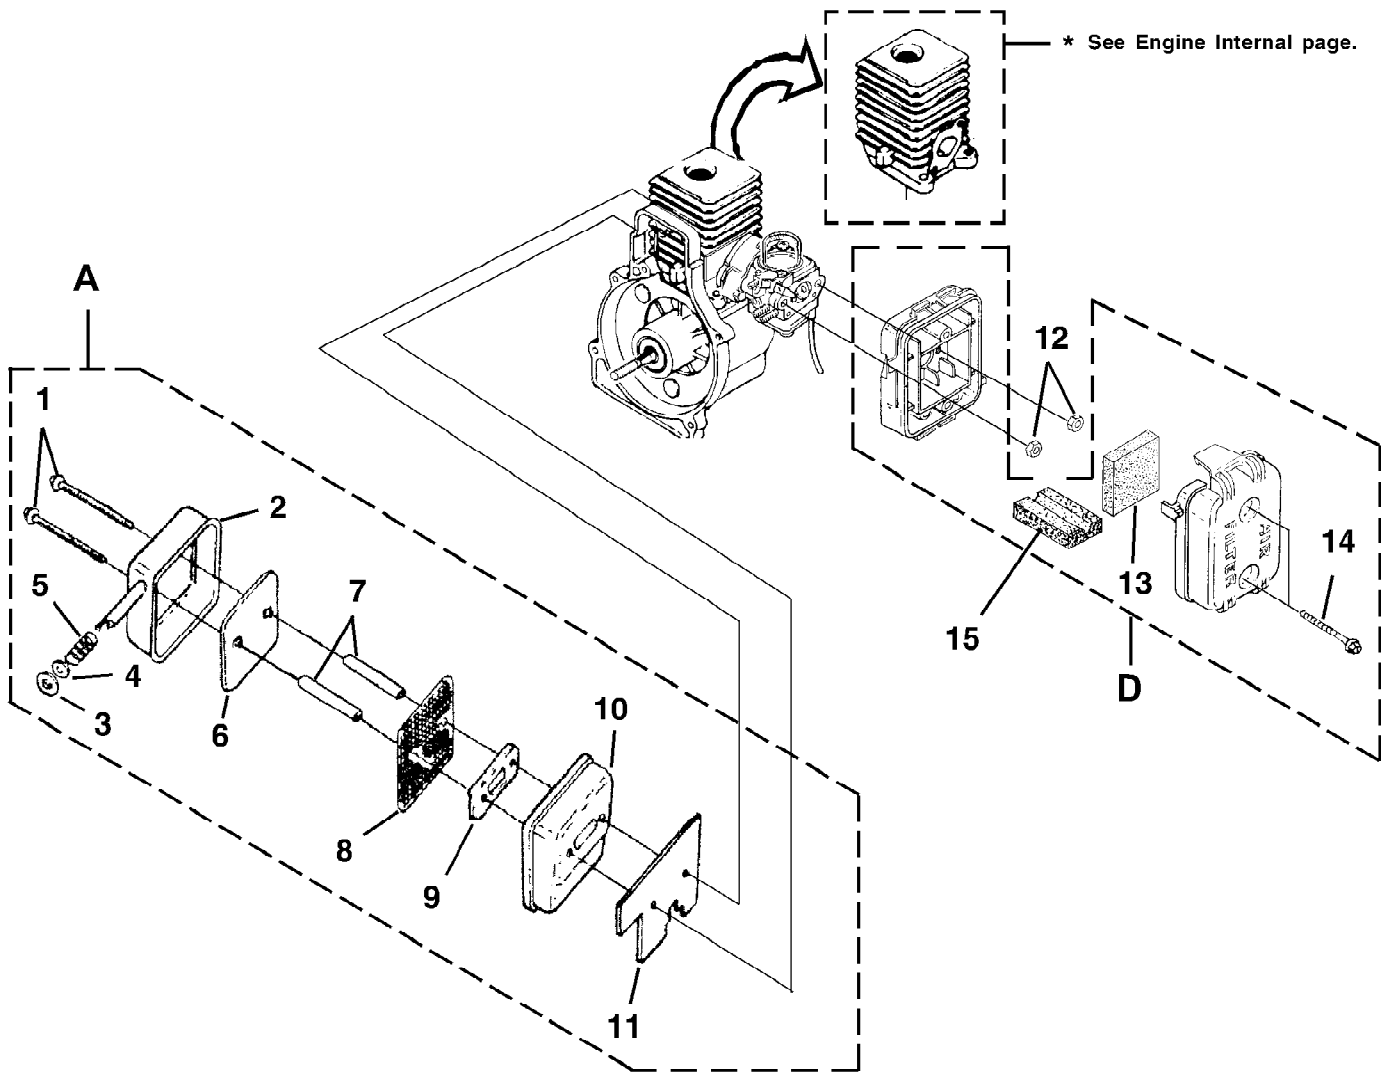

Ref #	Part Number	Qty	S/P/F	Description
1	UP03369A	1	/P	SHORT BLOCK (25cc) Includes Items 2-9
2	UP04136A	1	S/P	25 CC CYLINDER KIT Includes Items 3-4
3	04388B	1	S/P	GASKET-Cylinder
	00394B	1	/P	GASKET-Muffler (Not Shown)
	00775A	1	S/P	GASKET-Heat Dam (Not Shown)
4	PS02807	3	/P	SCREW, SEMS (12-24 x 3/4)
5	984544001	1	/P	25 CC PISTON & ROD Includes Item 6
6	PS01359	1	S/P	RING-Piston
7	PS02130	1	/P	CRANKCASE COVER-Stamped Steel Includes items 8-9
8	06443A	1	S/P	GASKET-Crankcase Also included with Cylinder Kits.
9	PS01565	4	/P	SCREW, SEMS (10-24 x .56)
10	02851	1	/P	TAB-Male
11	PA00666	1	S/P	CABLE-Throttle w/Ignition Leads (Back Packer(TM), BP250I, BP25175)
12	A01767	1	/P	CABLE BRACKET (Back Packer(TM), BP250I, BP25175)
13	82376	3	/P	SCREW-Thread Form. (#8 X 1/2")
14	82563	1	/P	SCREW-Thread Form. (#10 X 3/4")
15	UP06522A	1	/P	SHROUD

TORQUE SPECIFICATIONS			
Item No.	In/Lbs	Nm	Required Loctite
2	120-180	13.6-20.3	
4	30-40	3.4-4.5	242 Blue

Yard Sweeper Blower UT-08081  
 Ignition With Rotor

Page 6 of 12

Ref #	Part Number	Qty	S/P/F	Description
C	UP06784	1	/P	IGNITION KIT w/ Module Includes items 1-2
1	UP03868	1	S/P	TERMINAL-Hi-Tension
2	PSO2227	1		SPARK PLUG (RDJ-7Y)
3	PA00666	1	S/P	CABLE-Throttle w/Ignition Leads (Back Packer(TM), BP250I, BP25175)
4	82540	2	/P	SCREW-Thread Form. (8-32 x 1")
5	984531001	1	S/P	ROTOR & STARTER PAWLS
6	95479A	1	/P	WASHER-Flat
7	PSO3566	1		SPACER-Fan