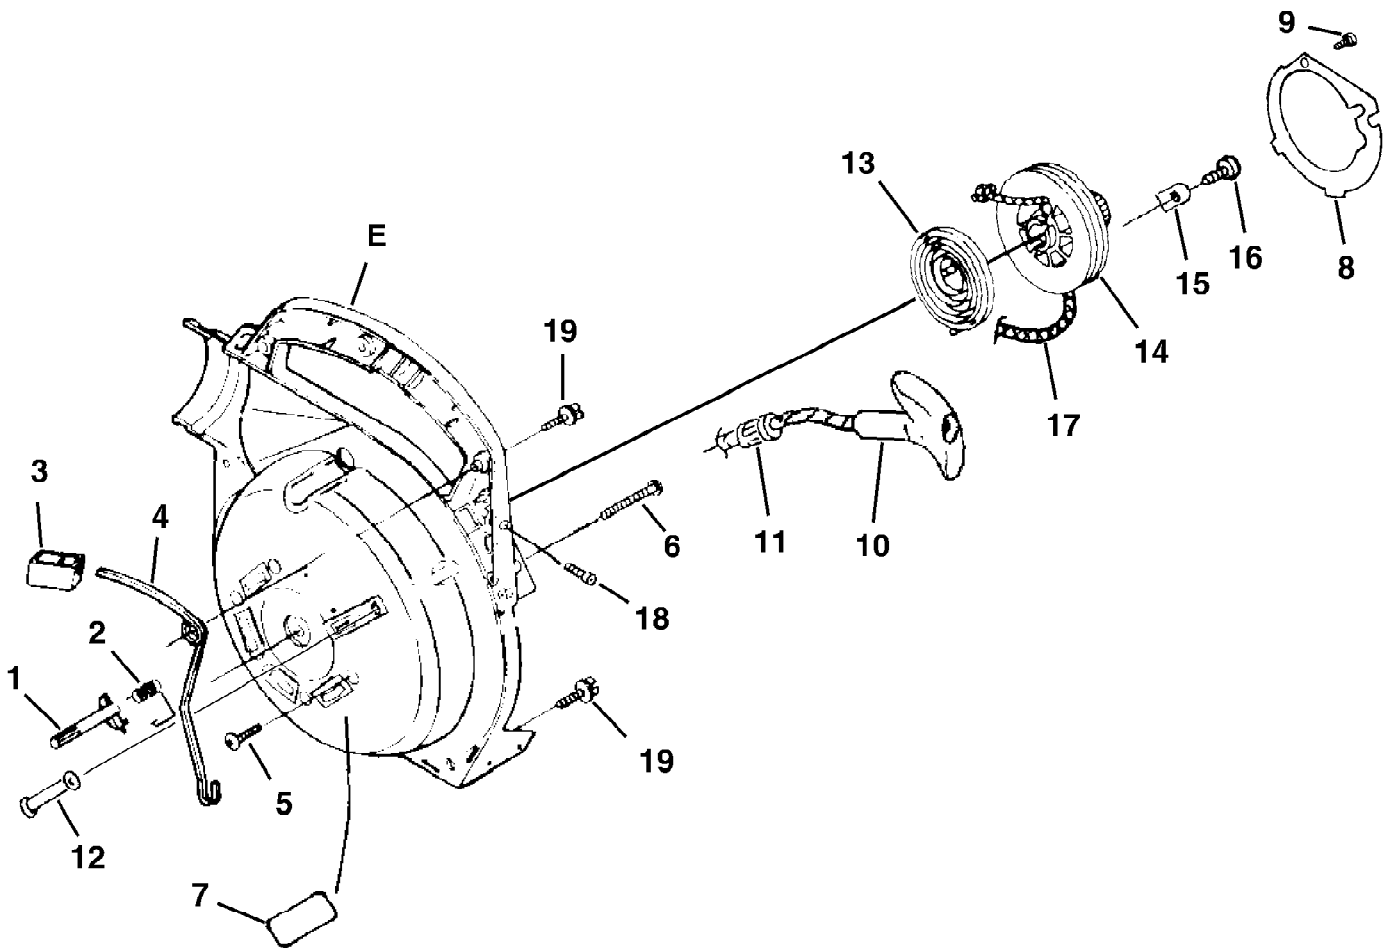

TORQUE SPECIFICATIONS			
Item No.	In/Lbs	Nm	Required Loctite
5	55-60	6.2-6.8	
6	20-30	2.3-3.4	
9	8-12	.9-1.4	
16	30-40	3.4-4.5	
18	20-30	2.3-3.4	
19	20-30	2.3-3.4