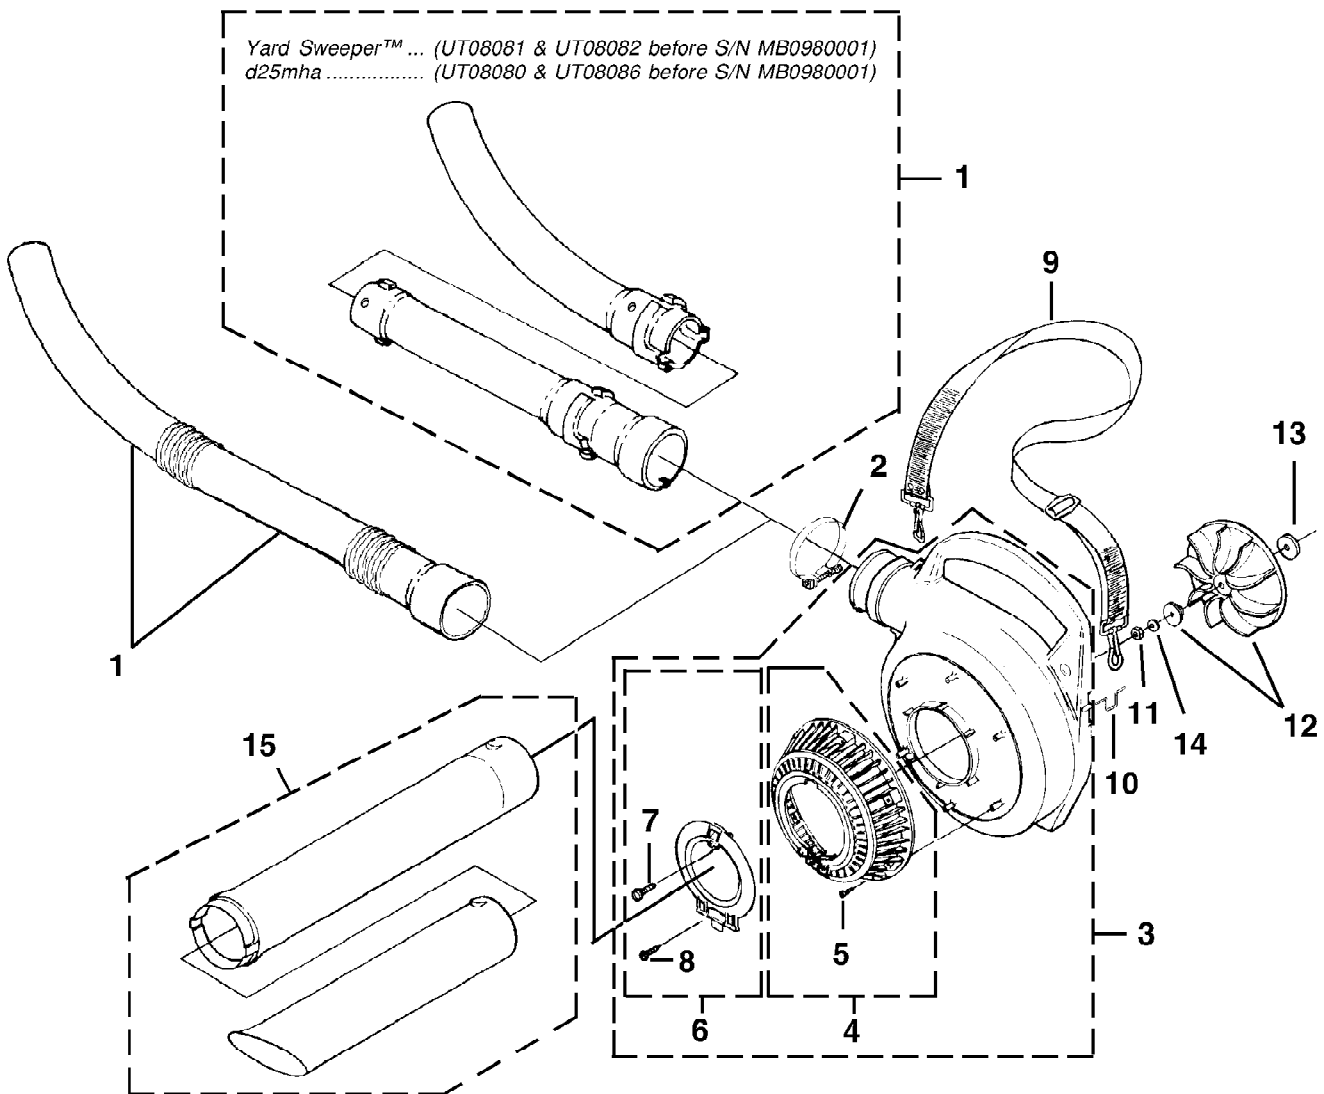

TORQUE SPECIFICATIONS			
Item No.	In/Lbs	Nm	Required Loctite
5	8-12	.9-1.4	
7	10-20	1.1-2.3	
8	8-12	.9-1.4	
11	130-150	14.7-16.9