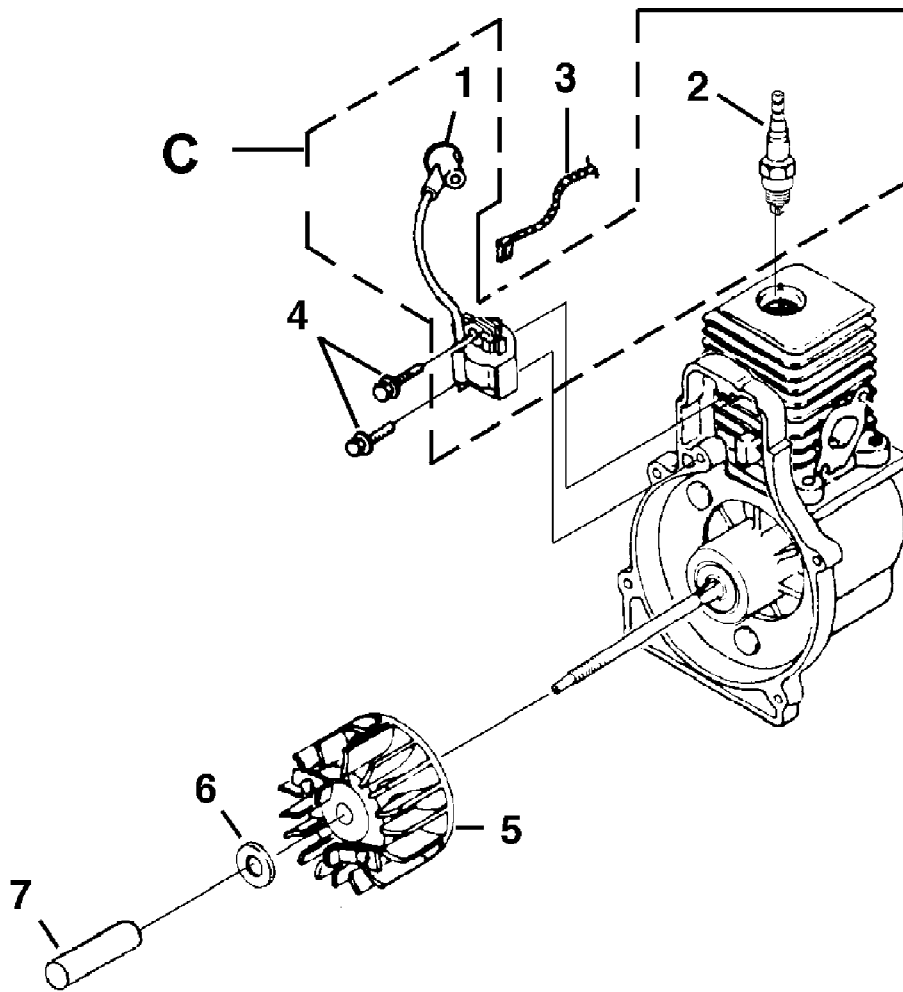

Ref #	Part Number	Qty	S/P/F	Description
1	UP03369A	1	/P	SHORT BLOCK (25cc) Includes Items 2-9
2	UP04136A	1	S/P	25 CC CYLINDER KIT Includes Items 3-4
3	04388B	1	S/P	GASKET-Cylinder
	00394B	1	/P	GASKET-Muffler (Not Shown)
	00775A	1	S/P	GASKET-Heat Dam (Not Shown)
4	PS02807	3	/P	SCREW, SEMS (12-24 x 3/4)
5	984544001	1	/P	25 CC PISTON & ROD Includes Item 6
6	PS01359	1	S/P	RING-Piston
7	PS02130	1	/P	CRANKCASE COVER-Stamped Steel Includes items 8-9
8	06443A	1	S/P	GASKET-Crankcase Also included with Cylinder Kits.
9	PS01565	4	/P	SCREW, SEMS (10-24 x .56)
10	02851	1	/P	TAB-Male
11	PA00666	1	S/P	CABLE-Throttle w/Ignition Leads (Back Packer(TM), BP250I, BP25175)
12	A01767	1	/P	CABLE BRACKET (Back Packer(TM), BP250I, BP25175)
13	82376	3	/P	SCREW-Thread Form. (#8 X 1/2")
14	82563	1	/P	SCREW-Thread Form. (#10 X 3/4")
15	UP06522A	1	/P	SHROUD