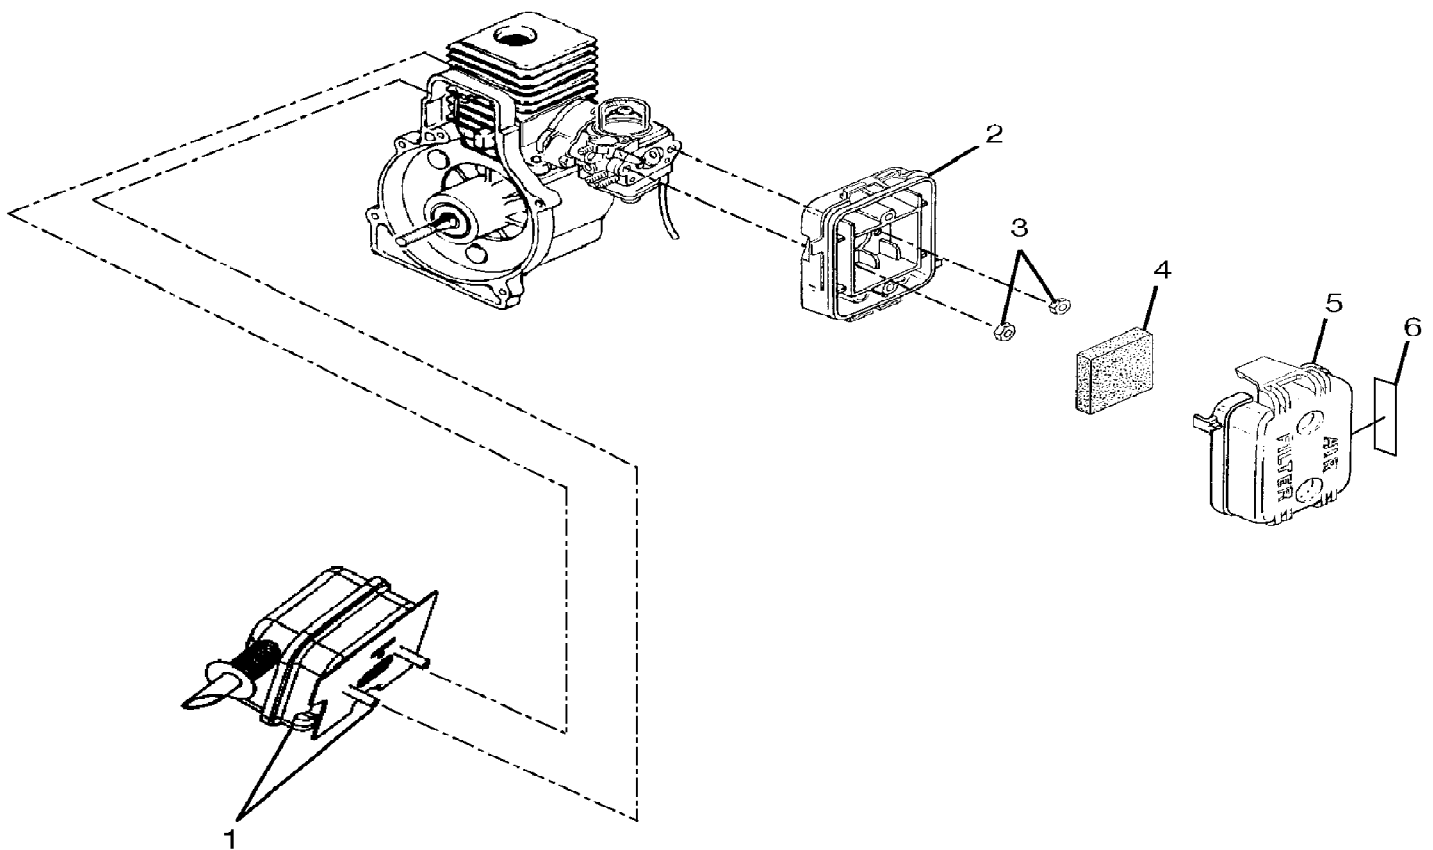

Yard Broom II Blower UT-08511
Muffler And Air Cleaner

Yard Broom II Blower UT-08511
Muffler And Air Cleaner

Page 8 of 12

Ref #	Part Number	Qty	S/P/F	Description
1	308122001	1	S	MUFFLER COMPLETE
2	518071001	1	S	AIR FILTER BOX
3	678027001	2	S	HEX LOCK NUT (10-24) PURCHASE LOCALLY
4	900952001	1	S/P	AIR FILTER
5	518072001	1	S	AIR FILTER COVER
6	940330002	1	S	CHOKE DECAL