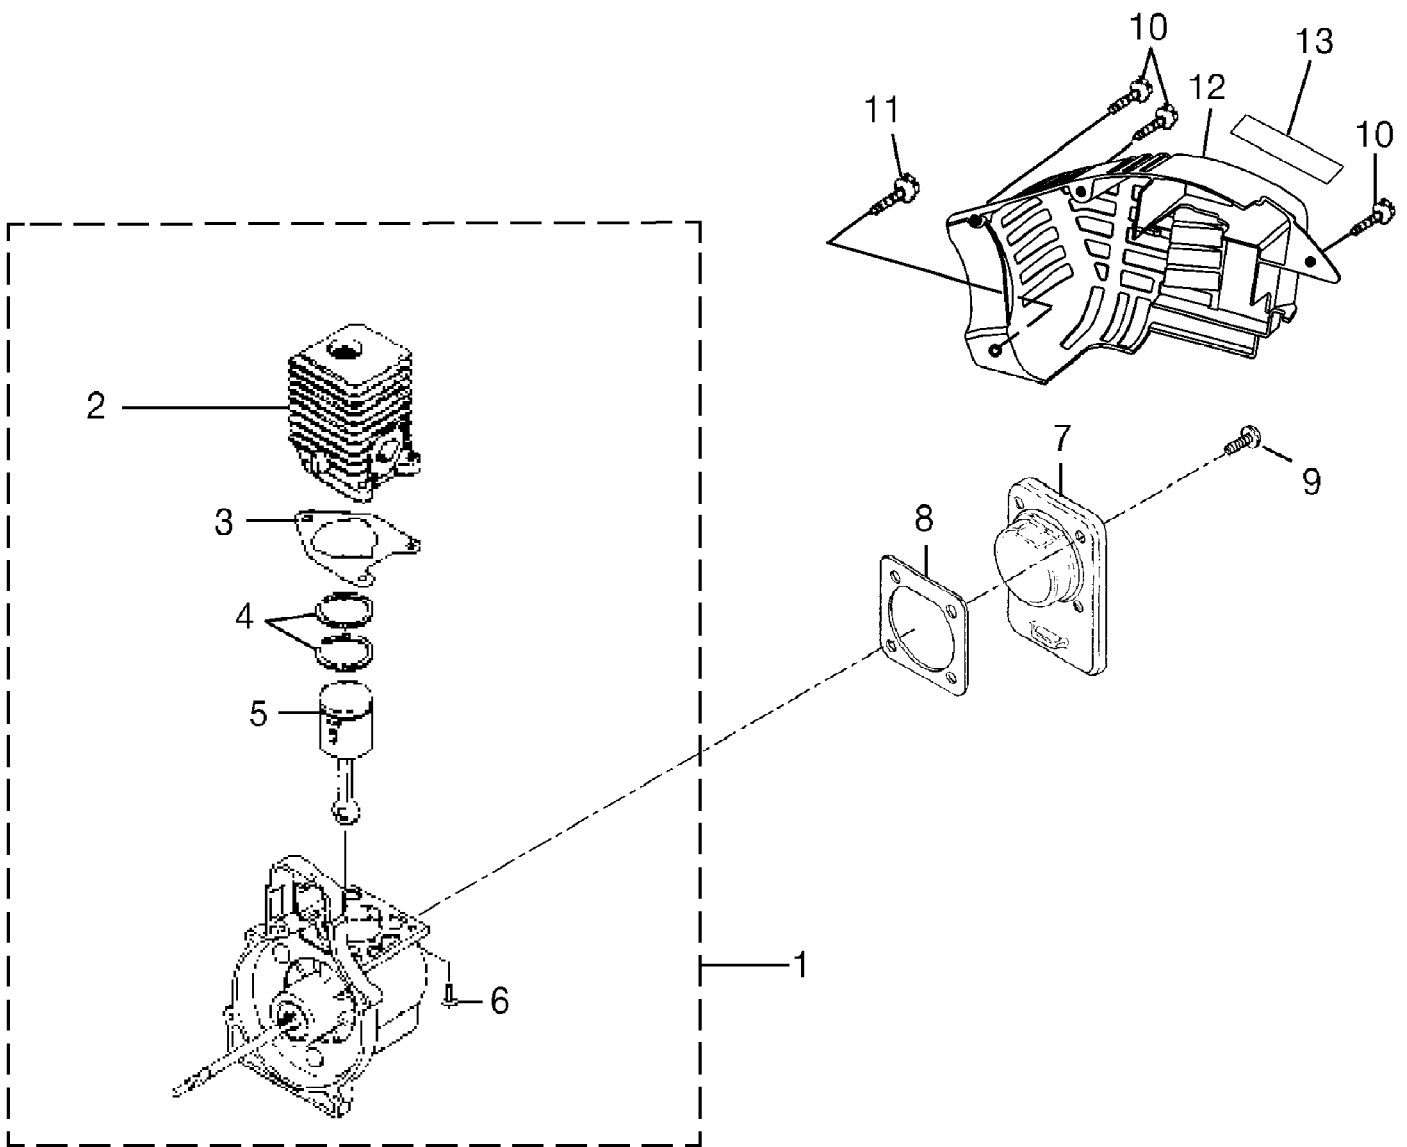

Yard Broom II Blower UT-08511  
Carburetor And Fuel tank

Yard Broom II Blower UT-08511  
Carburetor And Fuel tank

Page 2 of 12

Ref #	Part Number	Qty	S/P/F	Description
1	308123004	1	/P	FUEL TANK KIT INCLUDES 1-3
2	300758006	1	/P	FUEL TANK CAP
3	900955001	1	/P	HEAT SHIELD
4	570256001	2	S	RUBBER BUMPER
5	308117002	1	S	CARBURETOR
6	518086001	1	S	INLINE FUEL FITTING
7	570259003	1	/P	RUBBER TUBBING (3 in)
8	900951001	1	/P	CARBURETOR GASKET
9	900950001	1	/P	HEAT DAM GASKET
10	660661001	2	S	SCREW (10-24 x 1 in HEX HD ) PURCHASE LOCALLY
11	518070001	1	S	HEAT DAM
12	660662001	2	/P	SCREW (10-24 x 1110 in PAN HD) PURCHASE LOCALLY
13	308283001	1	S	FUEL FILTER KIT
14	570549001	1	/P	RUBBER BUMPER (LARGE)

Yard Broom II Blower UT-08511  
Ignition And Rotor

Page 4 of 12

Ref #	Part Number	Qty	S/P/F	Description
1	308284001	1	/P	IGNITION KIT WITH MODULE
2	870174001	1	/P	SPARK PLUG
3	660660001	2	S	SCREW (8-32 x 1 in TORX PAN HD) PURCHASE LOCALLY
4	300952001	1	/P	ROTOR AND STARTER PAWLS
5	650017001	1	S	FLAT WASHER
6	650018001	1		FAN SPACER
7	850080001	1	/P	IGNITION MODULE

Yard Broom II Blower UT-08511  
Internal Engine

Page 6 of 12

Ref #	Part Number	Qty	S/P/F	Description
1	308099003	1	/P	SHORT BLOCK (30cc) INCLUDES 1-6
2	640841008	1	S	30cc CYLINDER
3	900953001	1	/P	CYLINDER GASKET
4	678001001	2	S	PISTON RING (30CC)
5	308282001	1	S	30cc PISTON AND ROD
6	660663001	3	S	SCREW (12-24 x 660 in TORX PAN HD)
7	638031001	1	S	CRANKCASE COVER
8	900954001	1	/P	CRANKCASE GASKET
9	660664001	4	S	SCREW (10-24 x 9/16 in PAN HD) PURCHASE LOCALLY
10	660669001	3	S	SCREW (#8 x 1/2 in PAN HD) PURCHASE LOCALLY
11	660629001	3	S	SCREW (#10 x 3/4 in TORX TRUSS HD) PURCHASE LOCALLY
12	518079001	1		SHROUD
13	940299488	1	S	ZIP START DECAL