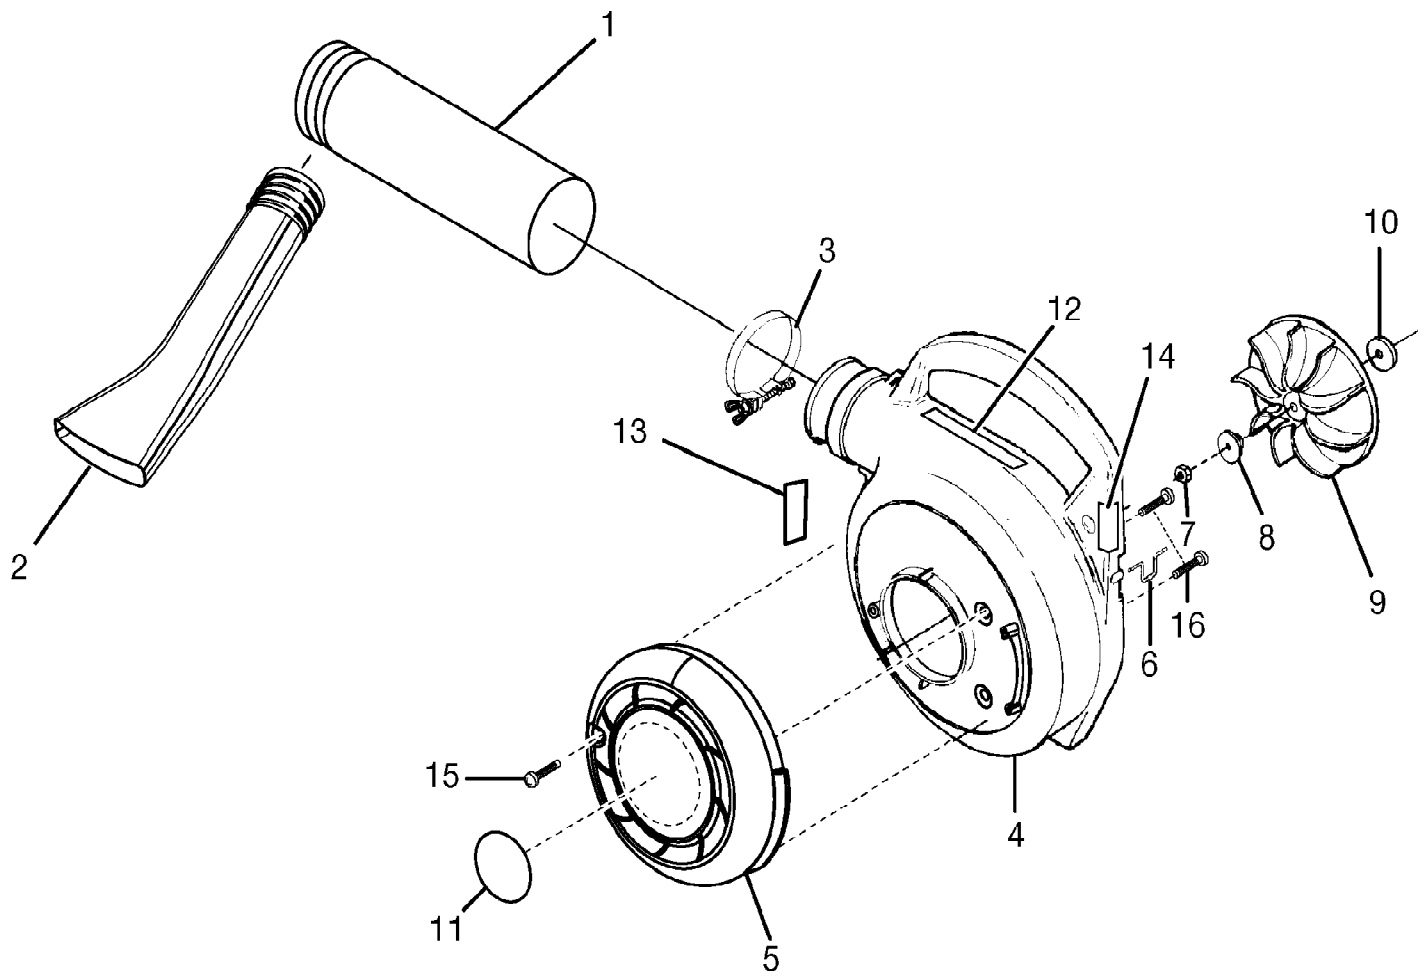

Yard Broom II Blower UT-08511  
Internal Engine

Page 6 of 12

Ref #	Part Number	Qty	S/P/F	Description
1	308099003	1	/P	SHORT BLOCK (30cc) INCLUDES 1-6
2	640841008	1	S	30cc CYLINDER
3	900953001	1	/P	CYLINDER GASKET
4	678001001	2	S	PISTON RING (30CC)
5	308282001	1	S	30cc PISTON AND ROD
6	660663001	3	S	SCREW (12-24 x 660 in TORX PAN HD)
7	638031001	1	S	CRANKCASE COVER
8	900954001	1	/P	CRANKCASE GASKET
9	660664001	4	S	SCREW (10-24 x 9/16 in PAN HD) PURCHASE LOCALLY
10	660669001	3	S	SCREW (#8 x 1/2 in PAN HD) PURCHASE LOCALLY
11	660629001	3	S	SCREW (#10 x 3/4 in TORX TRUSS HD) PURCHASE LOCALLY
12	518079001	1		SHROUD
13	940299488	1	S	ZIP START DECAL

Yard Broom II Blower UT-08511  
Starter / Throttle Control

Page 10 of 12

Ref #	Part Number	Qty	S/P/F	Description
1	518082001	1	S	THROTTLE LATCH
2	638075001	1	/P	THROTTLE LATCH SPRING
3	518081001	1	S	THROTTLE TRIGGER
4	638028001	1	S	THROTTLE LEVER
5	660630002	4	S	SCREW (10-24 x 3/4 in TRUSS HD) PURCHASE LOCALLY
6	660667001	1	S	SCREW (10 x 1-5/8 in HEX HD) PURCHASE LOCALLY
7	518073001	1	S	STARTER GRIP (YELLOW)
8	650014001	1	S	BUSHING STARTER
9	650013001	1	/P	STARTER ROPE GUIDE
10	638033001	1	/P	SPRING AND CONTAINER
11	308134001	1	S	PULLEY ASSEMBLY
12	900849001	1	S	STARTER ROPE
13	660670001	1	/P	SCREW (8-32 x 5/8 in FIL HD) PURCHASE LOCALLY
14	660629001	5	S	SCREW (10-14 x 3/4 in TORX TRUSS HD) PURCHASE LOCALLY
15	518074001	1		INNER VOLUTE HOUSING
16	518080001	1	S	THROTTLE CONTROL KNOB
17	900957001	1	S	BAFFLE GASKET
18	638032001	1	S	BAFFLE PLATE
19	660669001	3	S	SCREW (#8-16 X 1/2 in) PURCHASE LOCALLY
20	660618001	1	S	SCREW (10-14 X 1/2 in TORX) PURCHASE LOCALLY