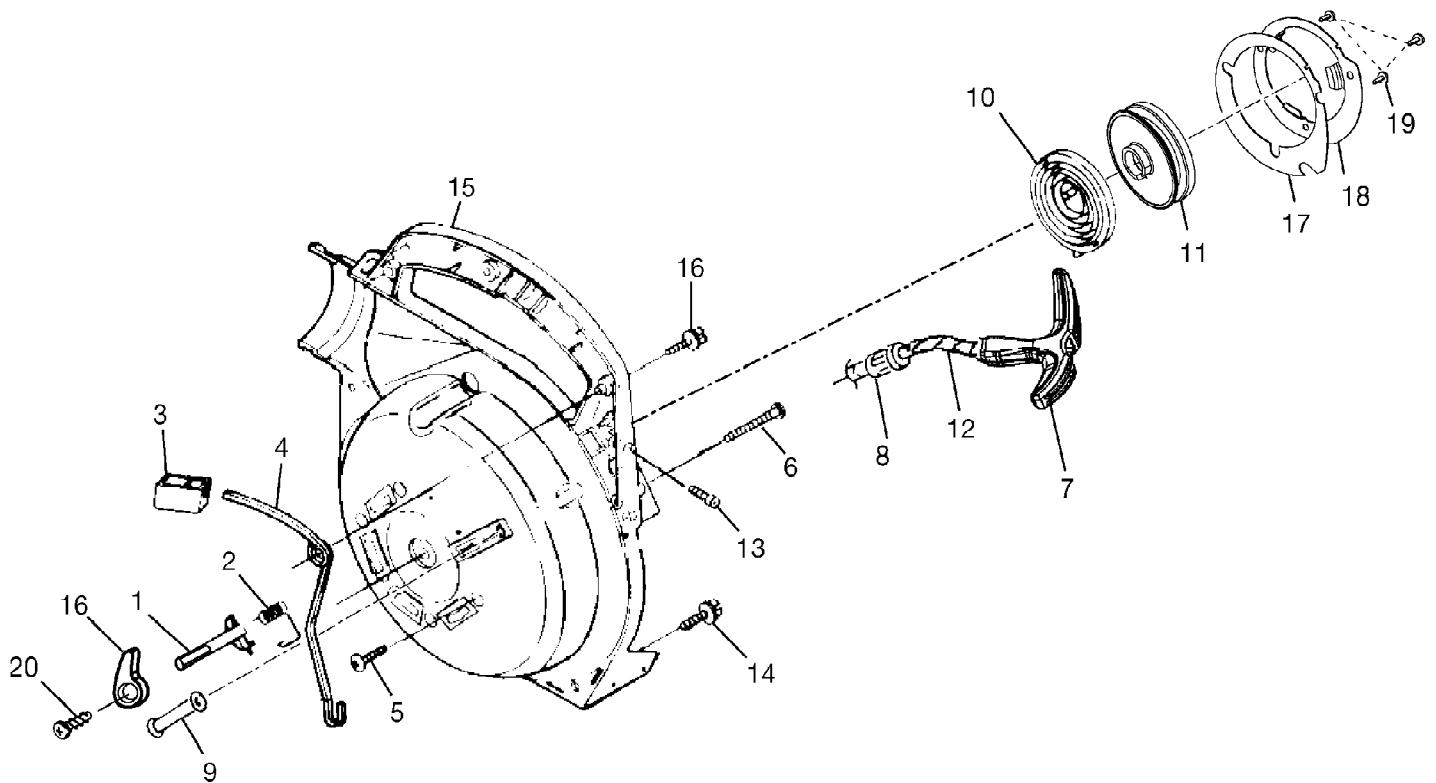

Yard Broom II Blower UT-08511  
Internal Engine

Page 6 of 12

Ref #	Part Number	Qty	S/P/F	Description
1	308099003	1	/P	SHORT BLOCK (30cc) INCLUDES 1-6
2	640841008	1	S	30cc CYLINDER
3	900953001	1	/P	CYLINDER GASKET
4	678001001	2	S	PISTON RING (30CC)
5	308282001	1	S	30cc PISTON AND ROD
6	660663001	3	S	SCREW (12-24 x 660 in TORX PAN HD)
7	638031001	1	S	CRANKCASE COVER
8	900954001	1	/P	CRANKCASE GASKET
9	660664001	4	S	SCREW (10-24 x 9/16 in PAN HD) PURCHASE LOCALLY
10	660669001	3	S	SCREW (#8 x 1/2 in PAN HD) PURCHASE LOCALLY
11	660629001	3	S	SCREW (#10 x 3/4 in TORX TRUSS HD) PURCHASE LOCALLY
12	518079001	1		SHROUD
13	940299488	1	S	ZIP START DECAL

Yard Broom II Blower UT-08511  
Starter / Throttle Control

Page 10 of 12

Ref #	Part Number	Qty	S/P/F	Description
1	518082001	1	S	THROTTLE LATCH
2	638075001	1	/P	THROTTLE LATCH SPRING
3	518081001	1	S	THROTTLE TRIGGER
4	638028001	1	S	THROTTLE LEVER
5	660630002	4	S	SCREW (10-24 x 3/4 in TRUSS HD) PURCHASE LOCALLY
6	660667001	1	S	SCREW (10 x 1-5/8 in HEX HD) PURCHASE LOCALLY
7	518073001	1	S	STARTER GRIP (YELLOW)
8	650014001	1	S	BUSHING STARTER
9	650013001	1	/P	STARTER ROPE GUIDE
10	638033001	1	/P	SPRING AND CONTAINER
11	308134001	1	S	PULLEY ASSEMBLY
12	900849001	1	S	STARTER ROPE
13	660670001	1	/P	SCREW (8-32 x 5/8 in FIL HD) PURCHASE LOCALLY
14	660629001	5	S	SCREW (10-14 x 3/4 in TORX TRUSS HD) PURCHASE LOCALLY
15	518074001	1		INNER VOLUTE HOUSING
16	518080001	1	S	THROTTLE CONTROL KNOB
17	900957001	1	S	BAFFLE GASKET
18	638032001	1	S	BAFFLE PLATE
19	660669001	3	S	SCREW (#8-16 X 1/2 in) PURCHASE LOCALLY
20	660618001	1	S	SCREW (10-14 X 1/2 in TORX) PURCHASE LOCALLY