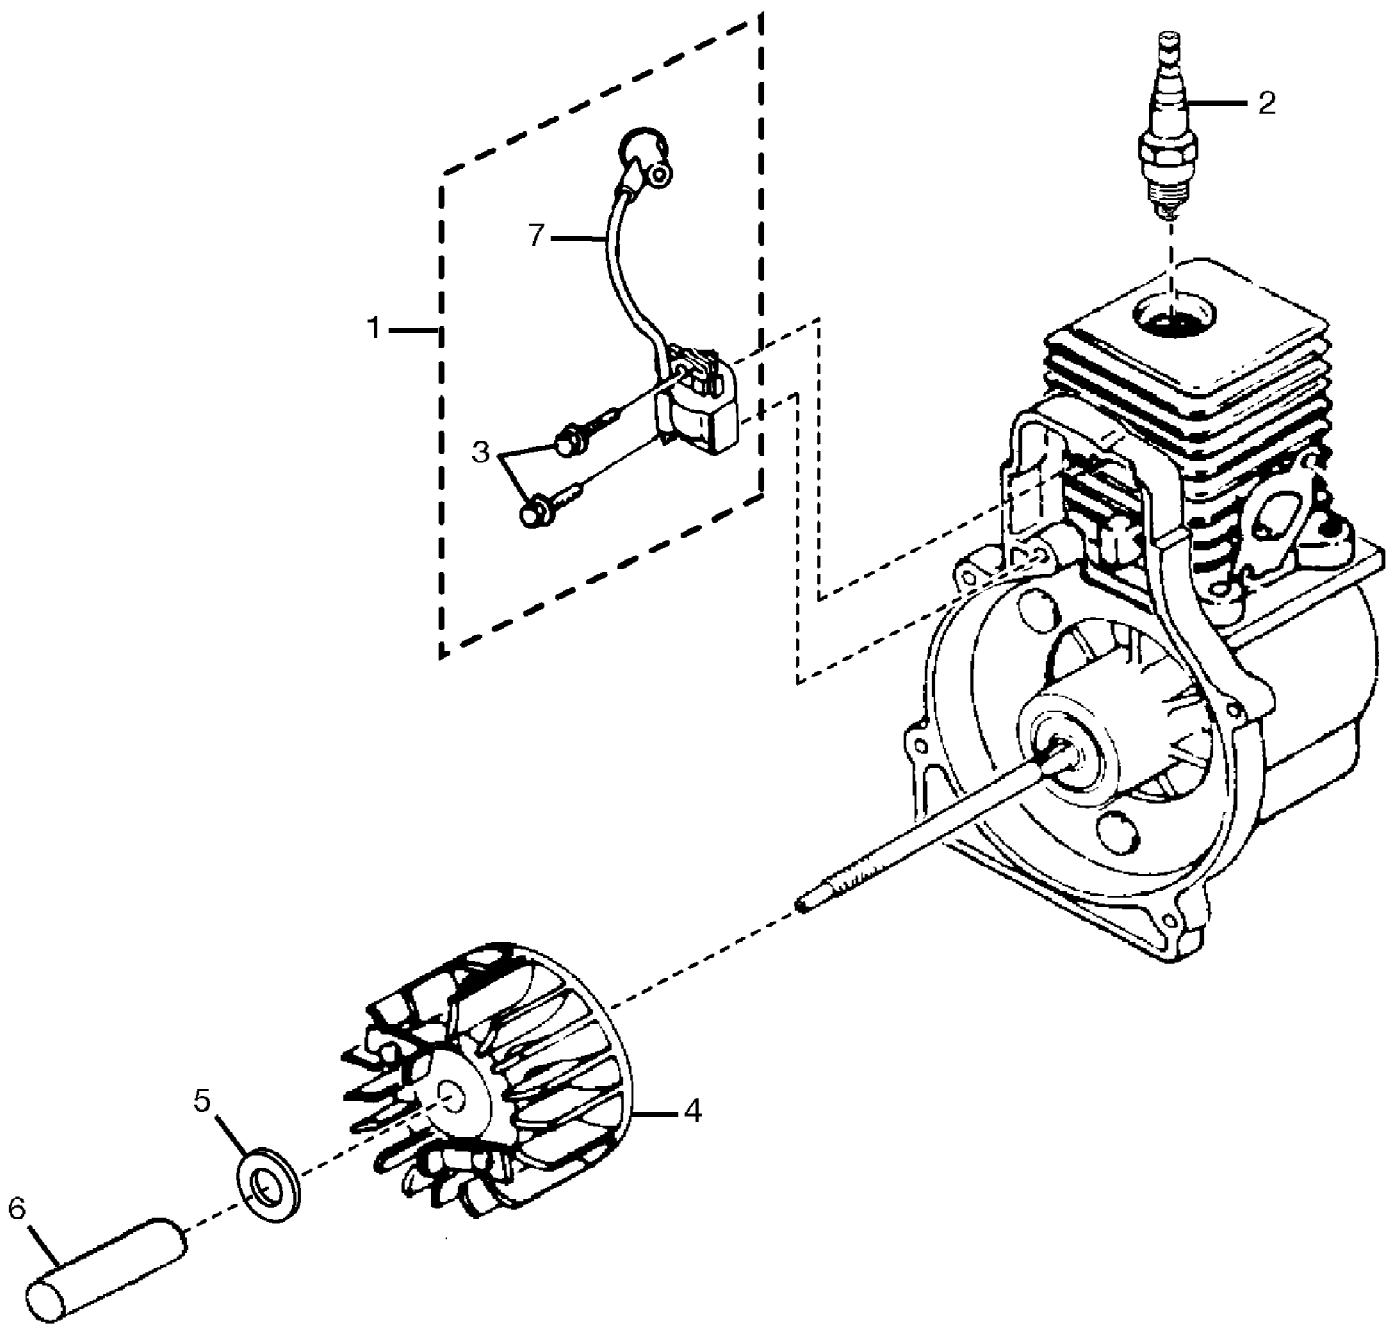

Yard Broom II Blower UT-08511  
Carburetor And Fuel tank

Yard Broom II Blower UT-08511  
Carburetor And Fuel tank

Page 2 of 12

Ref #	Part Number	Qty	S/P/F	Description
1	308123004	1	/P	FUEL TANK KIT INCLUDES 1-3
2	300758006	1	/P	FUEL TANK CAP
3	900955001	1	/P	HEAT SHIELD
4	570256001	2	S	RUBBER BUMPER
5	308117002	1	S	CARBURETOR
6	518086001	1	S	INLINE FUEL FITTING
7	570259003	1	/P	RUBBER TUBBING (3 in)
8	900951001	1	/P	CARBURETOR GASKET
9	900950001	1	/P	HEAT DAM GASKET
10	660661001	2	S	SCREW (10-24 x 1 in HEX HD ) PURCHASE LOCALLY
11	518070001	1	S	HEAT DAM
12	660662001	2	/P	SCREW (10-24 x 1110 in PAN HD) PURCHASE LOCALLY
13	308283001	1	S	FUEL FILTER KIT
14	570549001	1	/P	RUBBER BUMPER (LARGE)

Yard Broom II Blower UT-08511  
Ignition And Rotor

Page 4 of 12

Ref #	Part Number	Qty	S/P/F	Description
1	308284001	1	/P	IGNITION KIT WITH MODULE
2	870174001	1	/P	SPARK PLUG
3	660660001	2	S	SCREW (8-32 x 1 in TORX PAN HD) PURCHASE LOCALLY
4	300952001	1	/P	ROTOR AND STARTER PAWLS
5	650017001	1	S	FLAT WASHER
6	650018001	1		FAN SPACER
7	850080001	1	/P	IGNITION MODULE

Yard Broom II Blower UT-08511  
Internal Engine

Page 6 of 12

Ref #	Part Number	Qty	S/P/F	Description
1	308099003	1	/P	SHORT BLOCK (30cc) INCLUDES 1-6
2	640841008	1	S	30cc CYLINDER
3	900953001	1	/P	CYLINDER GASKET
4	678001001	2	S	PISTON RING (30CC)
5	308282001	1	S	30cc PISTON AND ROD
6	660663001	3	S	SCREW (12-24 x 660 in TORX PAN HD)
7	638031001	1	S	CRANKCASE COVER
8	900954001	1	/P	CRANKCASE GASKET
9	660664001	4	S	SCREW (10-24 x 9/16 in PAN HD) PURCHASE LOCALLY
10	660669001	3	S	SCREW (#8 x 1/2 in PAN HD) PURCHASE LOCALLY
11	660629001	3	S	SCREW (#10 x 3/4 in TORX TRUSS HD) PURCHASE LOCALLY
12	518079001	1		SHROUD
13	940299488	1	S	ZIP START DECAL