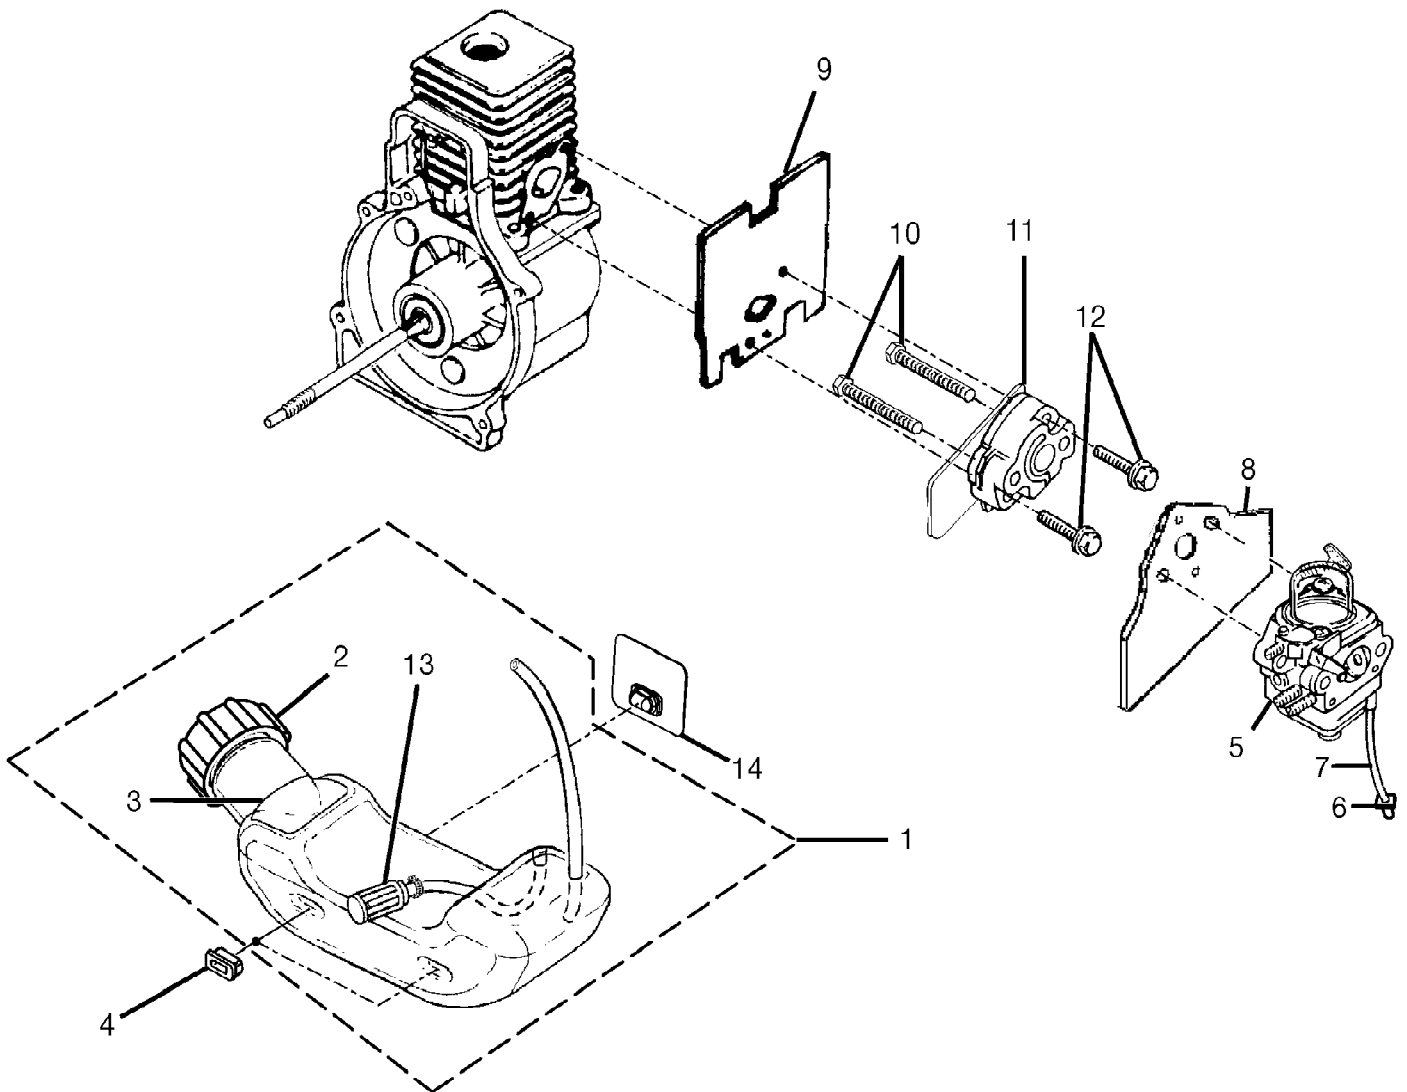

Yard Broom II Blower UT-08511  
Carburetor And Fuel tank

Yard Broom II Blower UT-08511  
Carburetor And Fuel tank

Page 2 of 12

Ref #	Part Number	Qty	S/P/F	Description
1	308123004	1	/P	FUEL TANK KIT INCLUDES 1-3
2	300758006	1	/P	FUEL TANK CAP
3	900955001	1	/P	HEAT SHIELD
4	570256001	2	S	RUBBER BUMPER
5	308117002	1	S	CARBURETOR
6	518086001	1	S	INLINE FUEL FITTING
7	570259003	1	/P	RUBBER TUBBING (3 in)
8	900951001	1	/P	CARBURETOR GASKET
9	900950001	1	/P	HEAT DAM GASKET
10	660661001	2	S	SCREW (10-24 x 1 in HEX HD ) PURCHASE LOCALLY
11	518070001	1	S	HEAT DAM
12	660662001	2	/P	SCREW (10-24 x 1110 in PAN HD) PURCHASE LOCALLY
13	308283001	1	S	FUEL FILTER KIT
14	570549001	1	/P	RUBBER BUMPER (LARGE)

Yard Broom II Blower UT-08511  
Ignition And Rotor

Page 4 of 12

Ref #	Part Number	Qty	S/P/F	Description
1	308284001	1	/P	IGNITION KIT WITH MODULE
2	870174001	1	/P	SPARK PLUG
3	660660001	2	S	SCREW (8-32 x 1 in TORX PAN HD) PURCHASE LOCALLY
4	300952001	1	/P	ROTOR AND STARTER PAWLS
5	650017001	1	S	FLAT WASHER
6	650018001	1		FAN SPACER
7	850080001	1	/P	IGNITION MODULE

Yard Broom II Blower UT-08511  
Internal Engine

Page 6 of 12

Ref #	Part Number	Qty	S/P/F	Description
1	308099003	1	/P	SHORT BLOCK (30cc) INCLUDES 1-6
2	640841008	1	S	30cc CYLINDER
3	900953001	1	/P	CYLINDER GASKET
4	678001001	2	S	PISTON RING (30CC)
5	308282001	1	S	30cc PISTON AND ROD
6	660663001	3	S	SCREW (12-24 x 660 in TORX PAN HD)
7	638031001	1	S	CRANKCASE COVER
8	900954001	1	/P	CRANKCASE GASKET
9	660664001	4	S	SCREW (10-24 x 9/16 in PAN HD) PURCHASE LOCALLY
10	660669001	3	S	SCREW (#8 x 1/2 in PAN HD) PURCHASE LOCALLY
11	660629001	3	S	SCREW (#10 x 3/4 in TORX TRUSS HD) PURCHASE LOCALLY
12	518079001	1		SHROUD
13	940299488	1	S	ZIP START DECAL