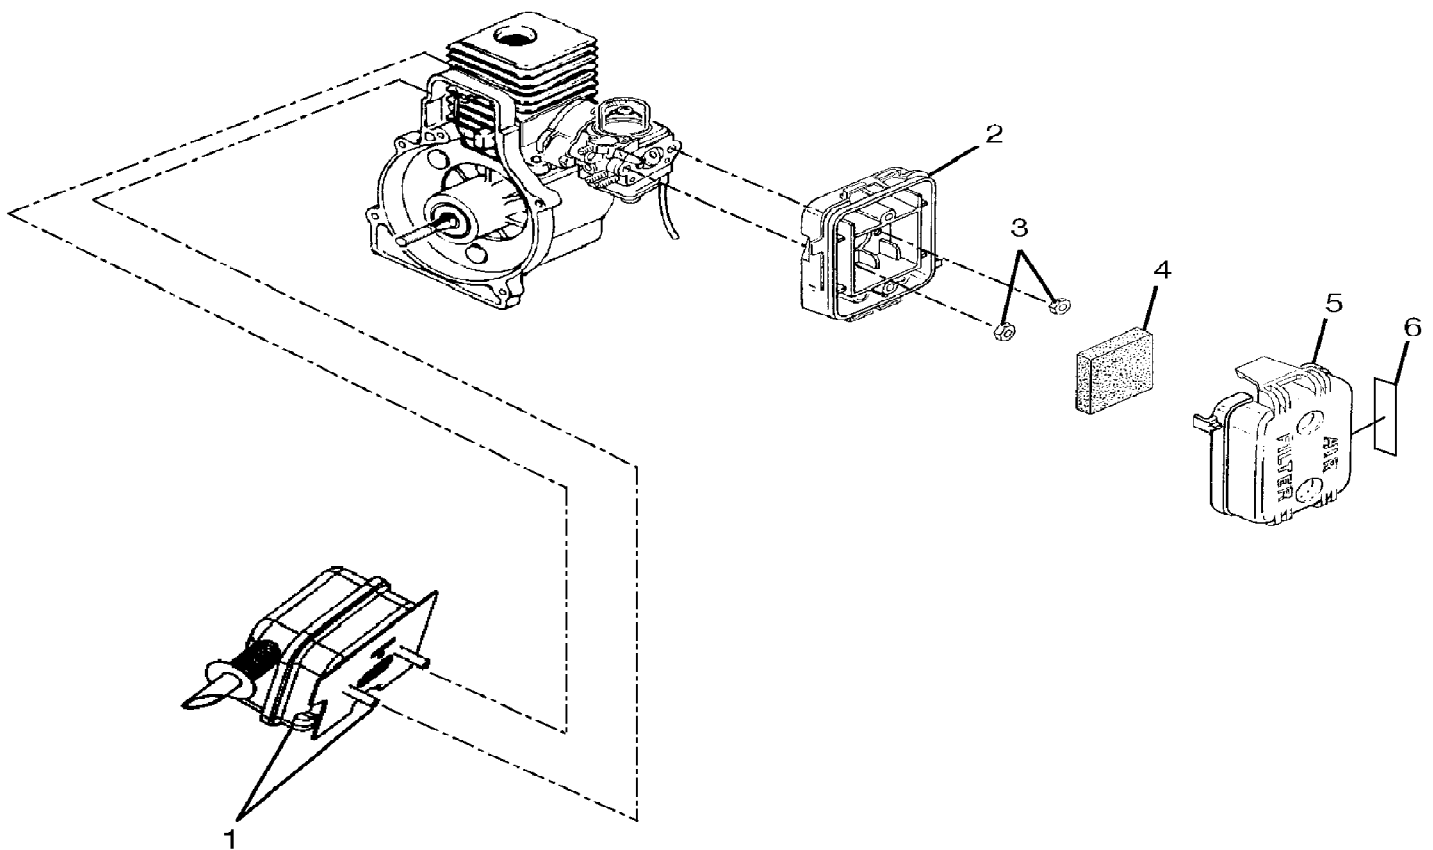

Yard Broom II Blower UT-08510
Muffler And Air Cleaner

Yard Broom II Blower UT-08510
Muffler And Air Cleaner

Page 8 of 12

Ref #	Part Number	Qty	S/P/F	Description
1	308122001	1	S	MUFFLER COMPLETE
2	518071001	1	S	AIR FILTER BOX
3	678027001	2	S	HEX LOCK NUT (10-24) PURCHASE LOCALLY
4	900952001	1	S/P	AIR FILTER
5	518072001	1	S	AIR FILTER COVER
6	940330002	1	S	CHOKE DECAL