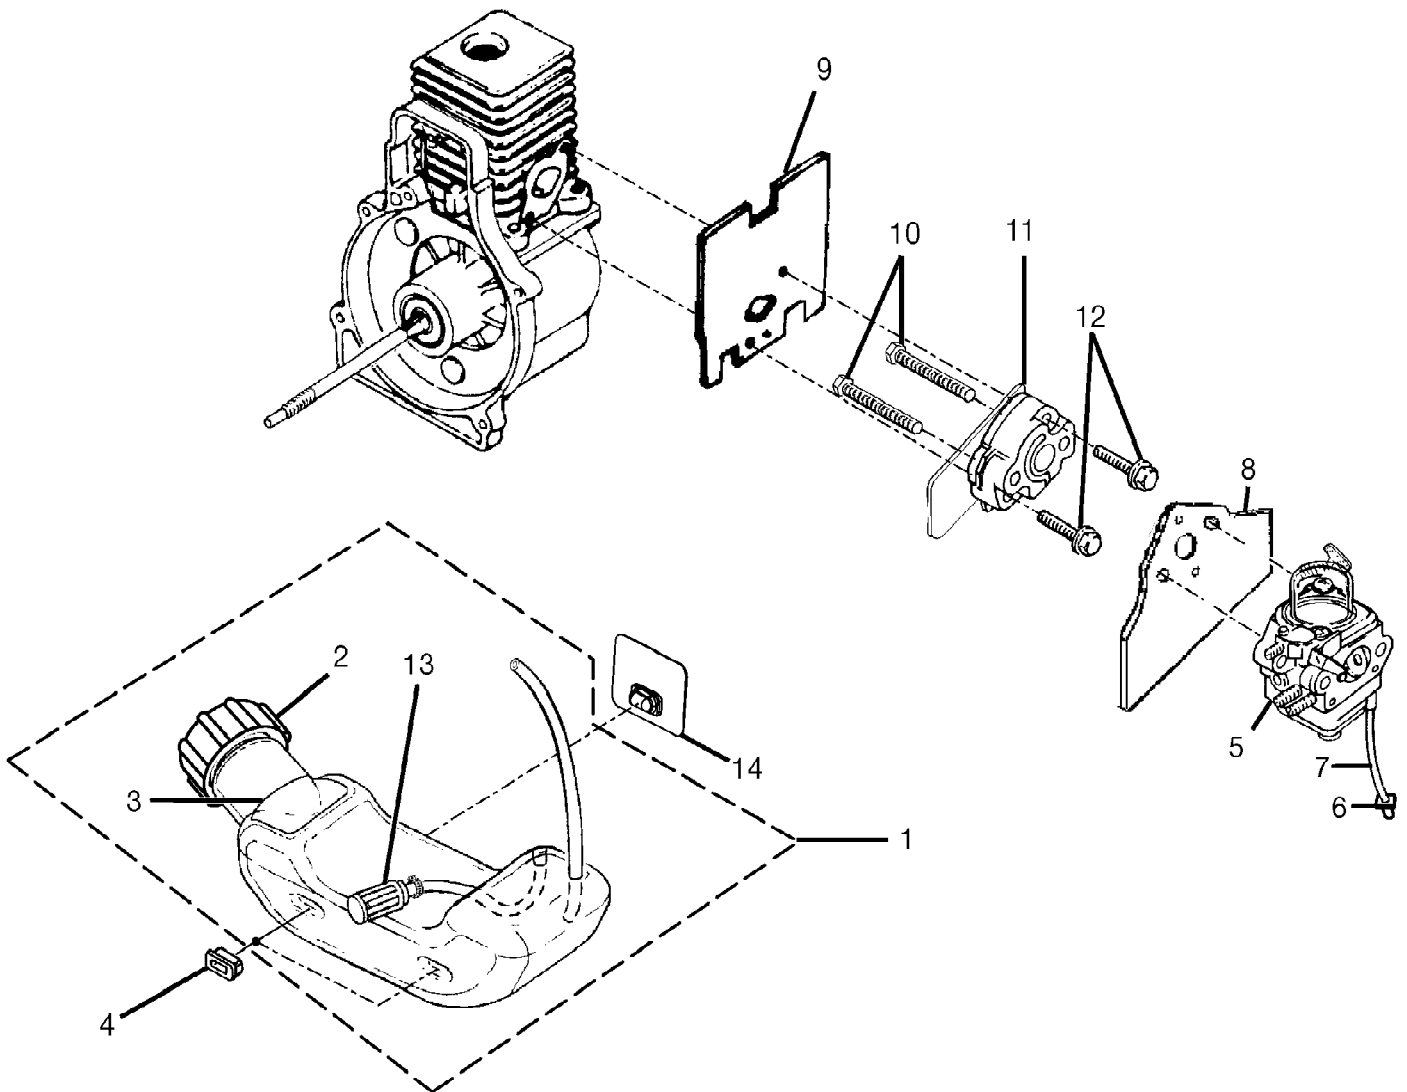

Yard Broom II Blower UT-08510
Carburetor And Fuel tank

Yard Broom II Blower UT-08510
Carburetor And Fuel tank

Page 2 of 12

Ref #	Part Number	Qty	S/P/F	Description
1	308123004	1	/P	FUEL TANK KIT INCLUDES 1-3
2	300758006	1	/P	FUEL TANK CAP
3	900955001	1	/P	HEAT SHIELD
4	570256001	2	S	RUBBER BUMPER
5	308117002	1	S	CARBURETOR
6	518086001	1	S	INLINE FUEL FITTING
7	570259003	1	/P	RUBBER TUBBING (3 in)
8	900951001	1	/P	CARBURETOR GASKET
9	900950001	1	/P	HEAT DAM GASKET
10	660661001	2	S	SCREW (10-24 x 1 in HEX HD) PURCHASE LOCALLY
11	518070001	1	S	HEAT DAM
12	660662001	2	/P	SCREW (10-24 x 1110 in PAN HD) PURCHASE LOCALLY
13	308283001	1	S	FUEL FILTER KIT
14	570549001	1	/P	RUBBER BUMPER (LARGE)

Yard Broom II Blower UT-08510
Ignition And Rotor

Page 4 of 12

Ref #	Part Number	Qty	S/P/F	Description
1	308284001	1	/P	IGNITION KIT WITH MODULE
2	870174001	1	/P	SPARK PLUG
3	660660001	2	S	SCREW (8-32 x 1 in TORX PAN HD) PURCHASE LOCALLY
4	300952001	1	/P	ROTOR AND STARTER PAWLS
5	650017001	1	S	FLAT WASHER
6	650018001	1		FAN SPACER
7	850080001	1	/P	IGNITION MODULE

Yard Broom II Blower UT-08510
Internal Engine

Page 6 of 12

Ref #	Part Number	Qty	S/P/F	Description
1	308099003	1	/P	SHORT BLOCK (30cc) INCLUDES 1-6
2	640841008	1	S	30cc CYLINDER
3	900953001	1	/P	CYLINDER GASKET
4	678001001	2	S	PISTON RING (30CC)
5	308282001	1	S	30cc PISTON AND ROD
6	660663001	3	S	SCREW (12-24 x 660 in TORX PAN HD)
7	638031001	1	S	CRANKCASE COVER
8	900954001	1	/P	CRANKCASE GASKET
9	660664001	4	S	SCREW (10-24 x 9/16 in PAN HD) PURCHASE LOCALLY
10	660669001	3	S	SCREW (#8 x 1/2 in PAN HD) PURCHASE LOCALLY
11	660629001	3	S	SCREW (#10 x 3/4 in TORX TRUSS HD) PURCHASE LOCALLY
12	518079001	1		SHROUD
13	940299488	1	S	ZIP START DECAL