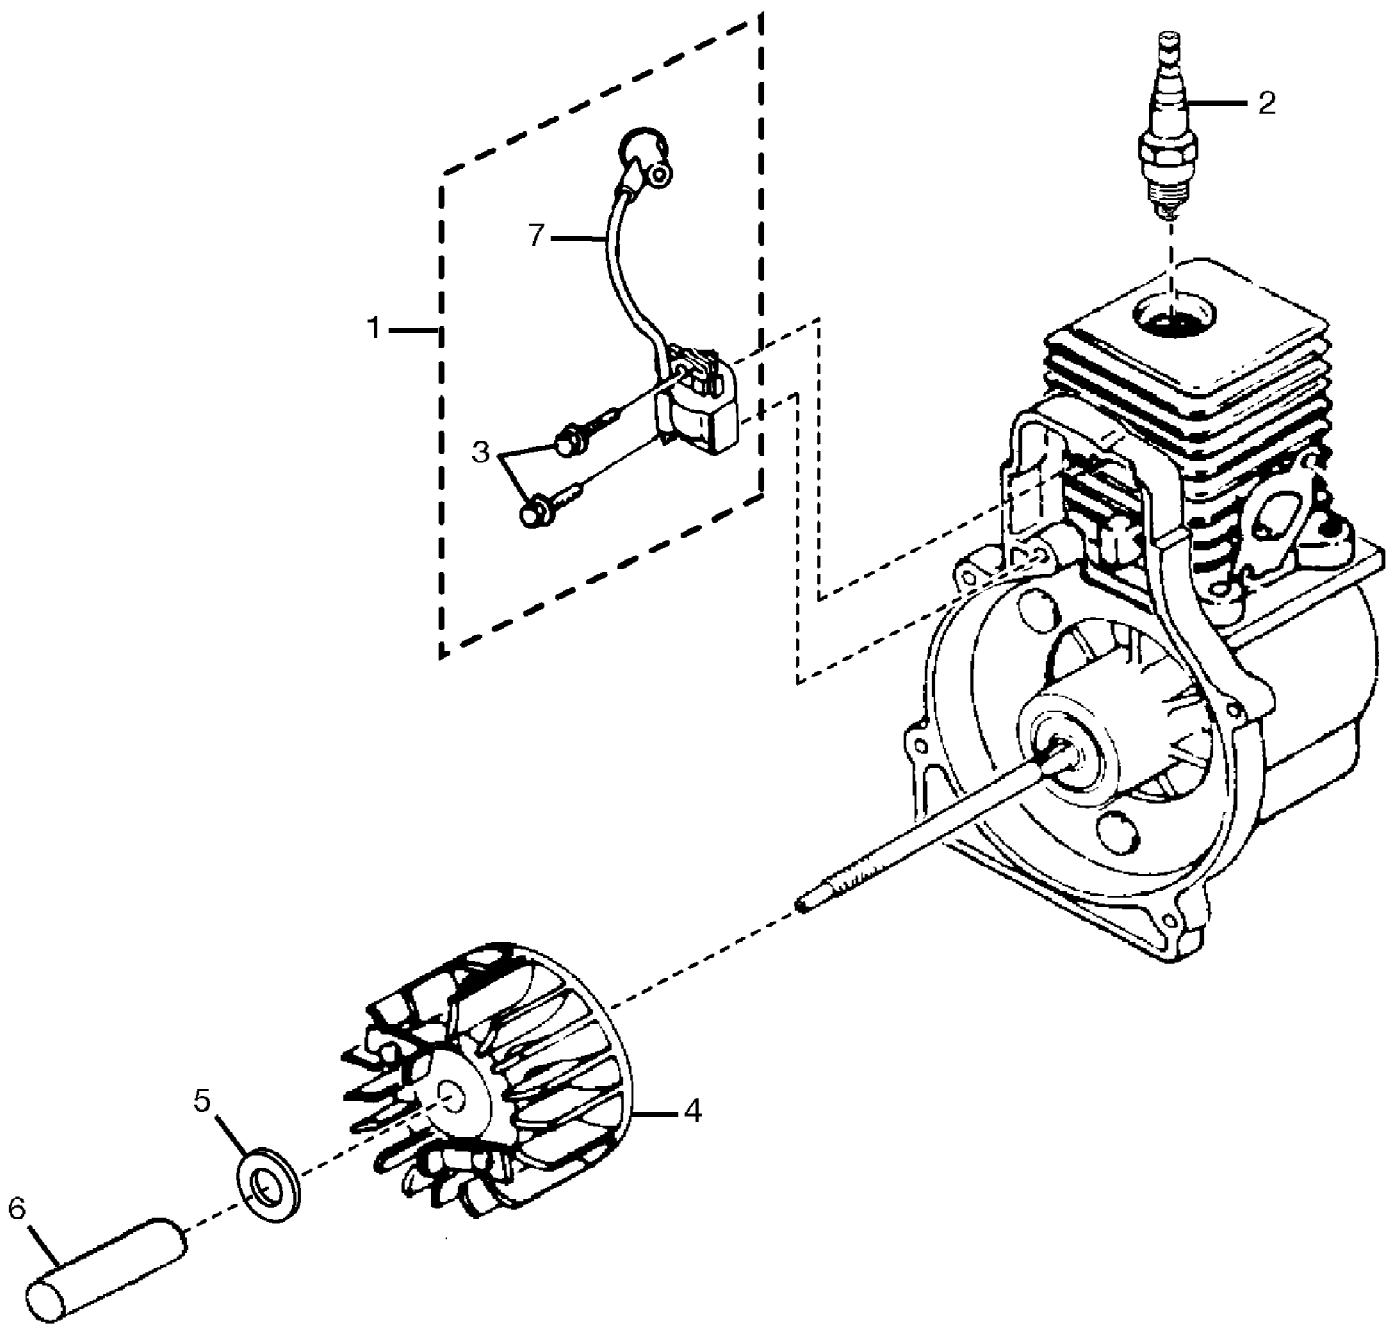

Yard Broom II Blower UT-08510
Carburetor And Fuel tank

Yard Broom II Blower UT-08510
Carburetor And Fuel tank

Page 2 of 12

Ref #	Part Number	Qty	S/P/F	Description
1	308123004	1	/P	FUEL TANK KIT INCLUDES 1-3
2	300758006	1	/P	FUEL TANK CAP
3	900955001	1	/P	HEAT SHIELD
4	570256001	2	S	RUBBER BUMPER
5	308117002	1	S	CARBURETOR
6	518086001	1	S	INLINE FUEL FITTING
7	570259003	1	/P	RUBBER TUBBING (3 in)
8	900951001	1	/P	CARBURETOR GASKET
9	900950001	1	/P	HEAT DAM GASKET
10	660661001	2	S	SCREW (10-24 x 1 in HEX HD) PURCHASE LOCALLY
11	518070001	1	S	HEAT DAM
12	660662001	2	/P	SCREW (10-24 x 1110 in PAN HD) PURCHASE LOCALLY
13	308283001	1	S	FUEL FILTER KIT
14	570549001	1	/P	RUBBER BUMPER (LARGE)

Yard Broom II Blower UT-08510
Ignition And Rotor

Page 4 of 12

Ref #	Part Number	Qty	S/P/F	Description
1	308284001	1	/P	IGNITION KIT WITH MODULE
2	870174001	1	/P	SPARK PLUG
3	660660001	2	S	SCREW (8-32 x 1 in TORX PAN HD) PURCHASE LOCALLY
4	300952001	1	/P	ROTOR AND STARTER PAWLS
5	650017001	1	S	FLAT WASHER
6	650018001	1		FAN SPACER
7	850080001	1	/P	IGNITION MODULE

Yard Broom II Blower UT-08510
Internal Engine

Page 6 of 12

Ref #	Part Number	Qty	S/P/F	Description
1	308099003	1	/P	SHORT BLOCK (30cc) INCLUDES 1-6
2	640841008	1	S	30cc CYLINDER
3	900953001	1	/P	CYLINDER GASKET
4	678001001	2	S	PISTON RING (30CC)
5	308282001	1	S	30cc PISTON AND ROD
6	660663001	3	S	SCREW (12-24 x 660 in TORX PAN HD)
7	638031001	1	S	CRANKCASE COVER
8	900954001	1	/P	CRANKCASE GASKET
9	660664001	4	S	SCREW (10-24 x 9/16 in PAN HD) PURCHASE LOCALLY
10	660669001	3	S	SCREW (#8 x 1/2 in PAN HD) PURCHASE LOCALLY
11	660629001	3	S	SCREW (#10 x 3/4 in TORX TRUSS HD) PURCHASE LOCALLY
12	518079001	1		SHROUD
13	940299488	1	S	ZIP START DECAL