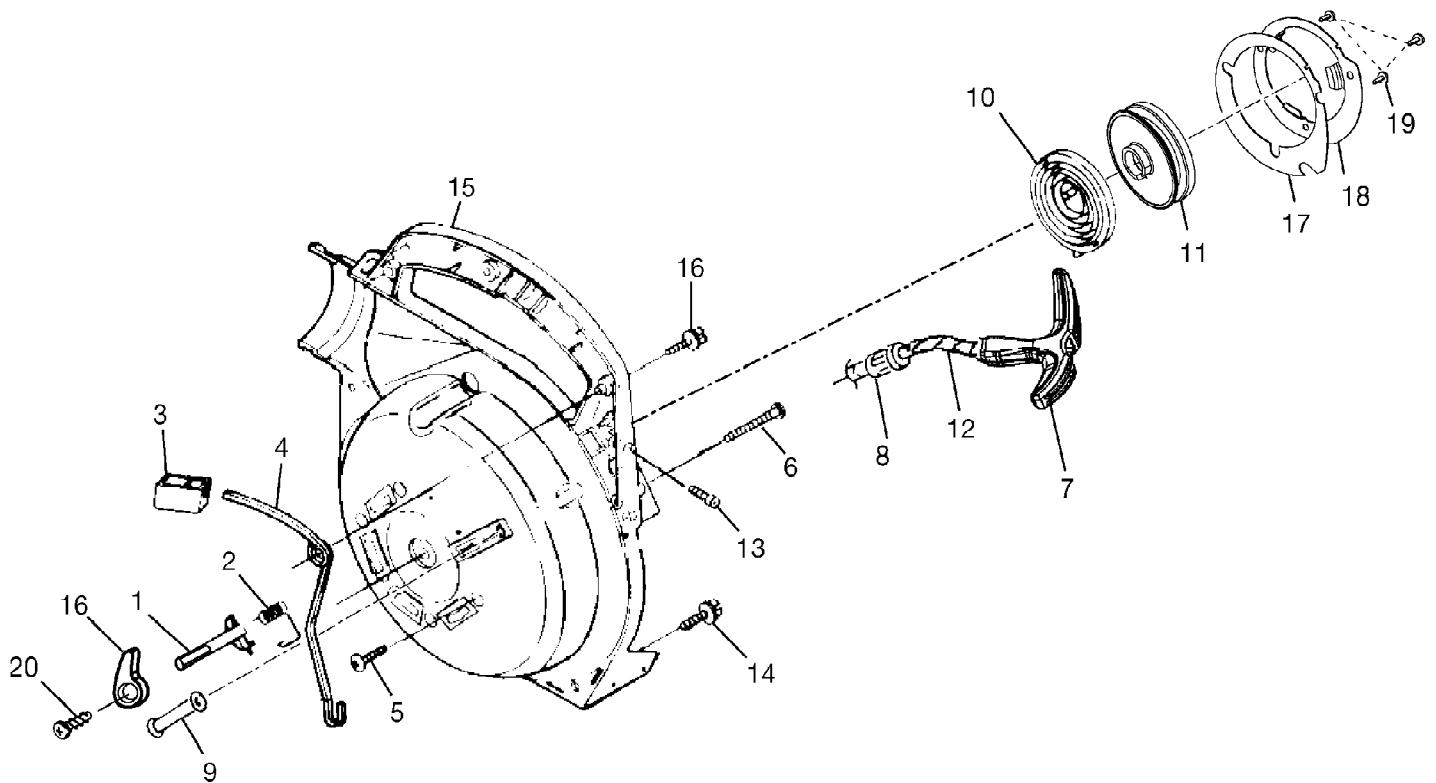

Yard Broom II Blower UT-08510
Internal Engine

Page 6 of 12

Ref #	Part Number	Qty	S/P/F	Description
1	308099003	1	/P	SHORT BLOCK (30cc) INCLUDES 1-6
2	640841008	1	S	30cc CYLINDER
3	900953001	1	/P	CYLINDER GASKET
4	678001001	2	S	PISTON RING (30CC)
5	308282001	1	S	30cc PISTON AND ROD
6	660663001	3	S	SCREW (12-24 x 660 in TORX PAN HD)
7	638031001	1	S	CRANKCASE COVER
8	900954001	1	/P	CRANKCASE GASKET
9	660664001	4	S	SCREW (10-24 x 9/16 in PAN HD) PURCHASE LOCALLY
10	660669001	3	S	SCREW (#8 x 1/2 in PAN HD) PURCHASE LOCALLY
11	660629001	3	S	SCREW (#10 x 3/4 in TORX TRUSS HD) PURCHASE LOCALLY
12	518079001	1		SHROUD
13	940299488	1	S	ZIP START DECAL

Yard Broom II Blower UT-08510
Starter / Throttle Control

Yard Broom II Blower UT-08510
Starter / Throttle Control

Page 10 of 12

Ref #	Part Number	Qty	S/P/F	Description
1	518082001	1	S	THROTTLE LATCH
2	638075001	1	/P	THROTTLE LATCH SPRING
3	518081001	1	S	THROTTLE TRIGGER
4	638028001	1	S	THROTTLE LEVER
5	660630002	4	S	SCREW (10-24 x 3/4 in TRUSS HD) PURCHASE LOCALLY
6	660667001	1	S	SCREW (10 x 1-5/8 in HEX HD) PURCHASE LOCALLY
7	518073001	1	S	STARTER GRIP (YELLOW)
8	650014001	1	S	BUSHING STARTER
9	650013001	1	/P	STARTER ROPE GUIDE
10	638033001	1	/P	SPRING AND CONTAINER
11	308134001	1	S	PULLEY ASSEMBLY
12	900849001	1	S	STARTER ROPE
13	660670001	1	/P	SCREW (8-32 x 5/8 in FIL HD) PURCHASE LOCALLY
14	660629001	5	S	SCREW (10-14 x 3/4 in TORX TRUSS HD) PURCHASE LOCALLY
15	518074001	1		INNER VOLUTE HOUSING
16	518080001	1	S	THROTTLE CONTROL KNOB
17	900957001	1	S	BAFFLE GASKET
18	638032001	1	S	BAFFLE PLATE
19	660669001	3	S	SCREW (#8-16 X 1/2 in) PURCHASE LOCALLY
20	660618001	1	S	SCREW (10-14 X 1/2 in TORX) PURCHASE LOCALLY