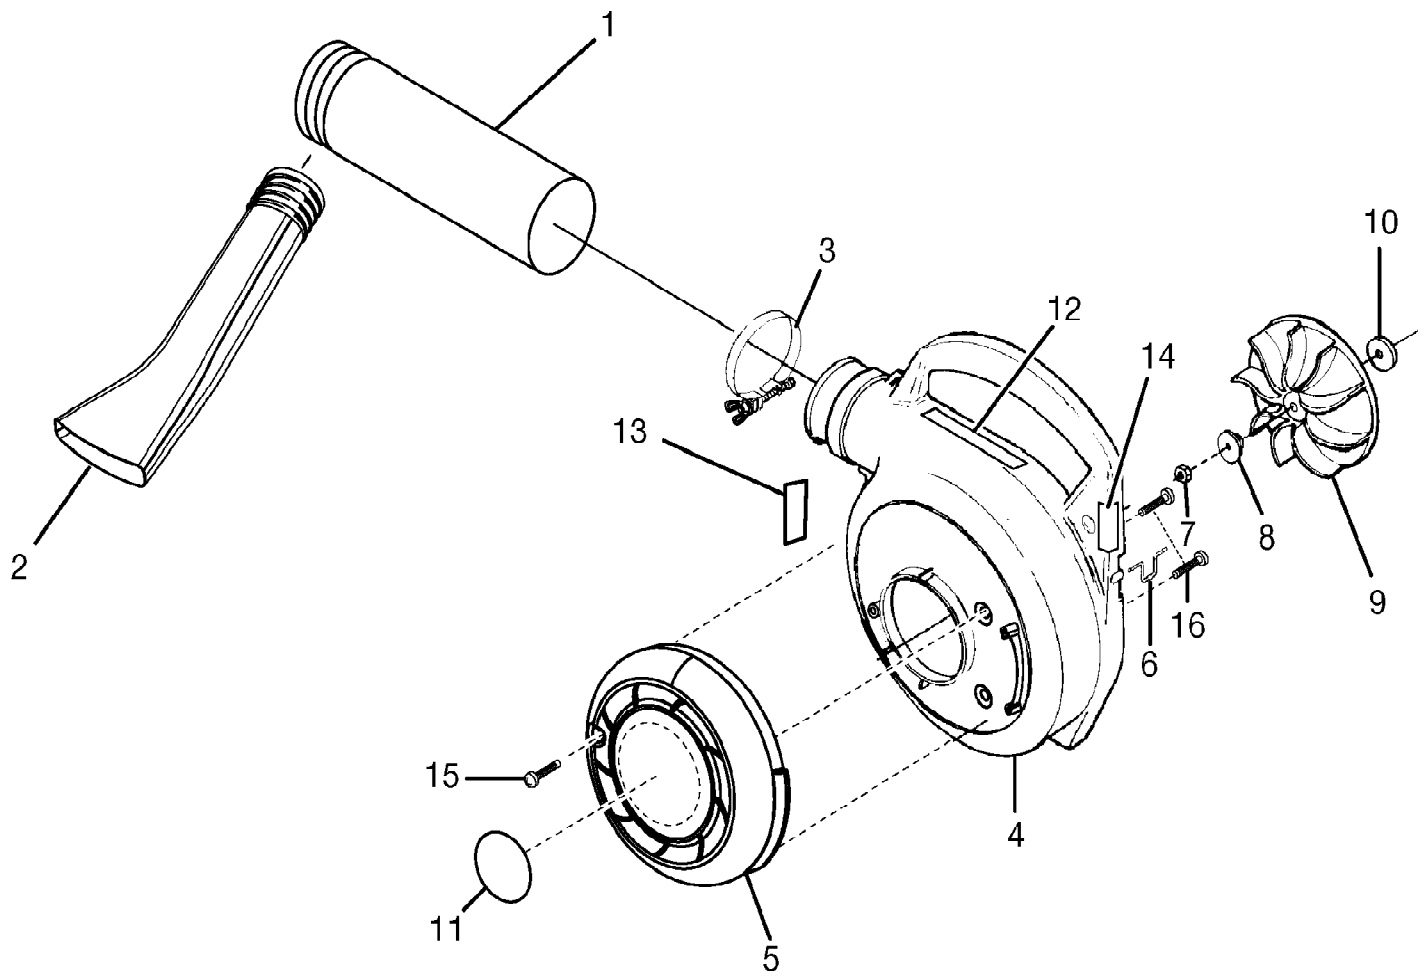

Yard Broom II Blower UT-08510
Internal Engine

Page 6 of 12

Ref #	Part Number	Qty	S/P/F	Description
1	308099003	1	/P	SHORT BLOCK (30cc) INCLUDES 1-6
2	640841008	1	S	30cc CYLINDER
3	900953001	1	/P	CYLINDER GASKET
4	678001001	2	S	PISTON RING (30CC)
5	308282001	1	S	30cc PISTON AND ROD
6	660663001	3	S	SCREW (12-24 x 660 in TORX PAN HD)
7	638031001	1	S	CRANKCASE COVER
8	900954001	1	/P	CRANKCASE GASKET
9	660664001	4	S	SCREW (10-24 x 9/16 in PAN HD) PURCHASE LOCALLY
10	660669001	3	S	SCREW (#8 x 1/2 in PAN HD) PURCHASE LOCALLY
11	660629001	3	S	SCREW (#10 x 3/4 in TORX TRUSS HD) PURCHASE LOCALLY
12	518079001	1		SHROUD
13	940299488	1	S	ZIP START DECAL

Yard Broom II Blower UT-08510
Starter / Throttle Control

Yard Broom II Blower UT-08510
Starter / Throttle Control

Page 10 of 12

Ref #	Part Number	Qty	S/P/F	Description
1	518082001	1	S	THROTTLE LATCH
2	638075001	1	/P	THROTTLE LATCH SPRING
3	518081001	1	S	THROTTLE TRIGGER
4	638028001	1	S	THROTTLE LEVER
5	660630002	4	S	SCREW (10-24 x 3/4 in TRUSS HD) PURCHASE LOCALLY
6	660667001	1	S	SCREW (10 x 1-5/8 in HEX HD) PURCHASE LOCALLY
7	518073001	1	S	STARTER GRIP (YELLOW)
8	650014001	1	S	BUSHING STARTER
9	650013001	1	/P	STARTER ROPE GUIDE
10	638033001	1	/P	SPRING AND CONTAINER
11	308134001	1	S	PULLEY ASSEMBLY
12	900849001	1	S	STARTER ROPE
13	660670001	1	/P	SCREW (8-32 x 5/8 in FIL HD) PURCHASE LOCALLY
14	660629001	5	S	SCREW (10-14 x 3/4 in TORX TRUSS HD) PURCHASE LOCALLY
15	518074001	1		INNER VOLUTE HOUSING
16	518080001	1	S	THROTTLE CONTROL KNOB
17	900957001	1	S	BAFFLE GASKET
18	638032001	1	S	BAFFLE PLATE
19	660669001	3	S	SCREW (#8-16 X 1/2 in) PURCHASE LOCALLY
20	660618001	1	S	SCREW (10-14 X 1/2 in TORX) PURCHASE LOCALLY