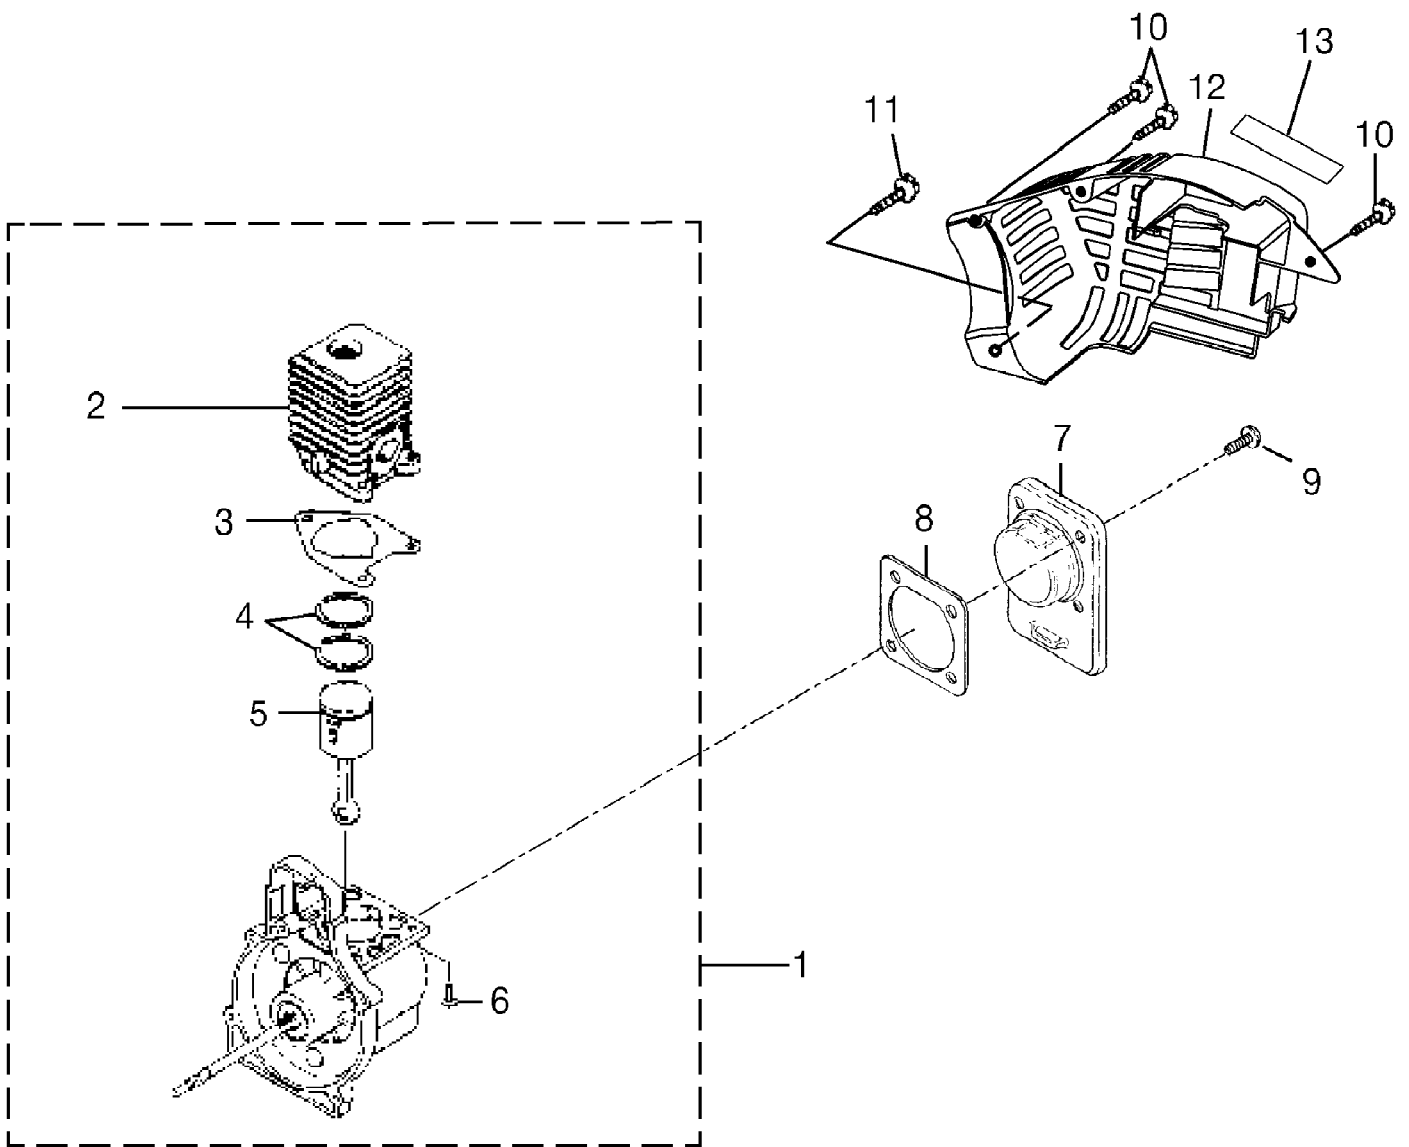

Yard Broom II Blower UT-08510
Carburetor And Fuel tank

Yard Broom II Blower UT-08510
Carburetor And Fuel tank

Page 2 of 12

Ref #	Part Number	Qty	S/P/F	Description
1	308123004	1	/P	FUEL TANK KIT INCLUDES 1-3
2	300758006	1	/P	FUEL TANK CAP
3	900955001	1	/P	HEAT SHIELD
4	570256001	2	S	RUBBER BUMPER
5	308117002	1	S	CARBURETOR
6	518086001	1	S	INLINE FUEL FITTING
7	570259003	1	/P	RUBBER TUBBING (3 in)
8	900951001	1	/P	CARBURETOR GASKET
9	900950001	1	/P	HEAT DAM GASKET
10	660661001	2	S	SCREW (10-24 x 1 in HEX HD) PURCHASE LOCALLY
11	518070001	1	S	HEAT DAM
12	660662001	2	/P	SCREW (10-24 x 1110 in PAN HD) PURCHASE LOCALLY
13	308283001	1	S	FUEL FILTER KIT
14	570549001	1	/P	RUBBER BUMPER (LARGE)

Yard Broom II Blower UT-08510
Ignition And Rotor

Page 4 of 12

Ref #	Part Number	Qty	S/P/F	Description
1	308284001	1	/P	IGNITION KIT WITH MODULE
2	870174001	1	/P	SPARK PLUG
3	660660001	2	S	SCREW (8-32 x 1 in TORX PAN HD) PURCHASE LOCALLY
4	300952001	1	/P	ROTOR AND STARTER PAWLS
5	650017001	1	S	FLAT WASHER
6	650018001	1		FAN SPACER
7	850080001	1	/P	IGNITION MODULE

Yard Broom II Blower UT-08510
Internal Engine

Page 6 of 12

Ref #	Part Number	Qty	S/P/F	Description
1	308099003	1	/P	SHORT BLOCK (30cc) INCLUDES 1-6
2	640841008	1	S	30cc CYLINDER
3	900953001	1	/P	CYLINDER GASKET
4	678001001	2	S	PISTON RING (30CC)
5	308282001	1	S	30cc PISTON AND ROD
6	660663001	3	S	SCREW (12-24 x 660 in TORX PAN HD)
7	638031001	1	S	CRANKCASE COVER
8	900954001	1	/P	CRANKCASE GASKET
9	660664001	4	S	SCREW (10-24 x 9/16 in PAN HD) PURCHASE LOCALLY
10	660669001	3	S	SCREW (#8 x 1/2 in PAN HD) PURCHASE LOCALLY
11	660629001	3	S	SCREW (#10 x 3/4 in TORX TRUSS HD) PURCHASE LOCALLY
12	518079001	1		SHROUD
13	940299488	1	S	ZIP START DECAL