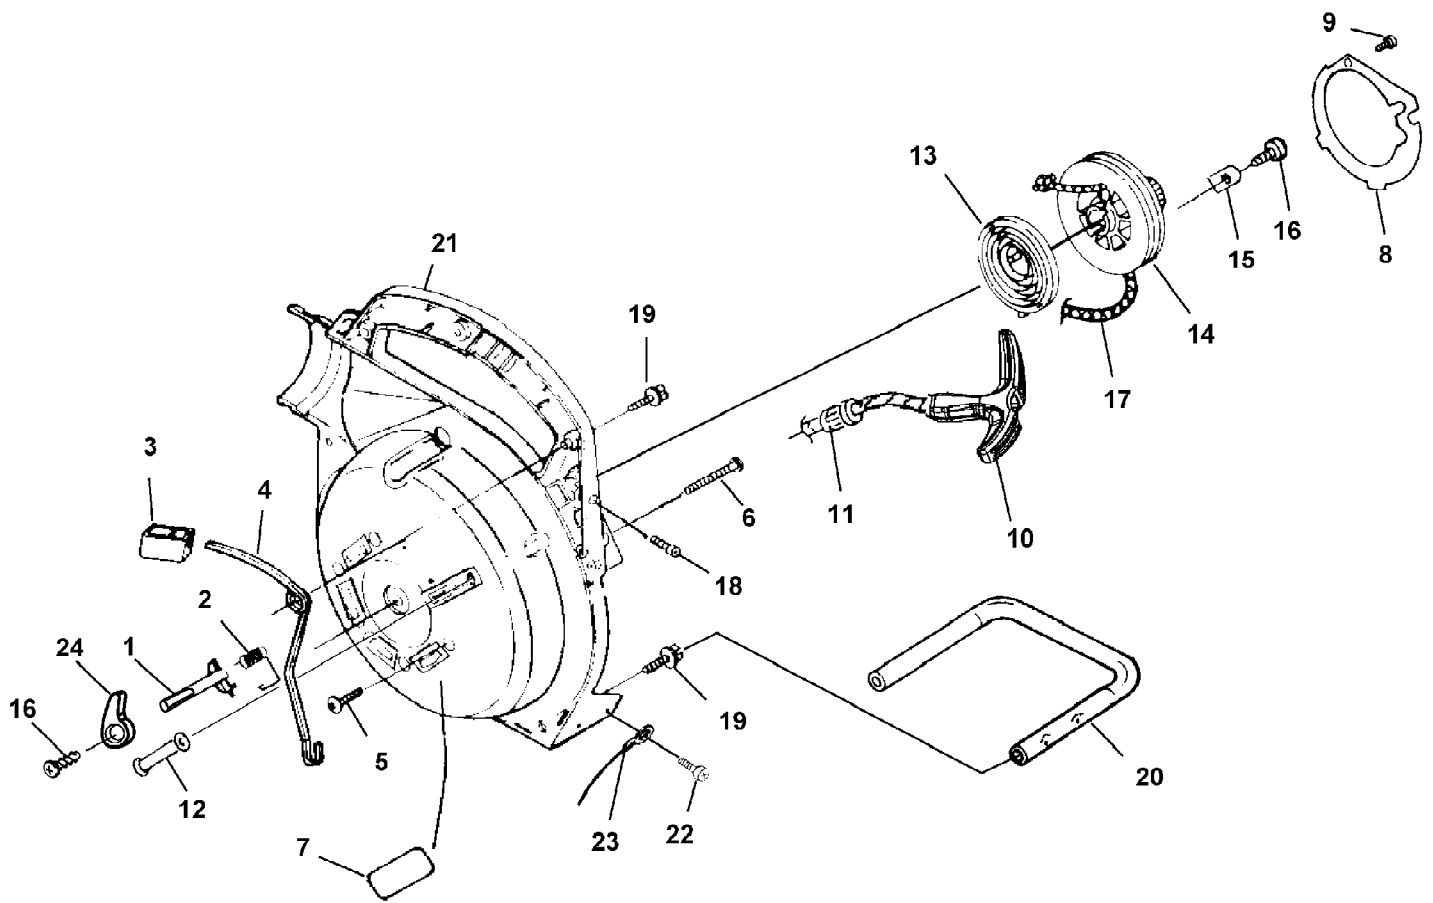

Blower UT-08934
Internal Engine

Page 6 of 12

Ref #	Part Number	Qty	S/P/F	Description
1	983928001	1		SHORT BLOCK (30cc) INCLUDES ITEMS 2-6
2	985524002	1	/P	30cc CYLINDER
3	985259001	1	S/P	CYLINDER GASKET
4	PS02807	3	/P	SCREW (12-24 x 3/4 in. TORX PAN HD.) PURCHASE LOCALLY
5	984543001	1	S	30cc PISTON AND ROD
6	985607001	2	/P	PISTON RING
7	PS02130	1	/P	CRANKCASE COVER
8	06443A	1	S/P	CRANKCASE GASKET
9	PS01565	4	/P	SCREW (10-24 x 9/16 in. PAN HD.) PURCHASE LOCALLY
10	02851	1	/P	MALE TAB
11	A07238	1	/P	LEAD-GROUND TO HANDLE
12	82376	3	/P	SCREW (#8 x 1/2 in. PAN HD.) PURCHASE LOCALLY
13	82563	1	/P	SCREW (#10 x 3/4 in. TORX TRUSS HD.) PURCHASE LOCALLY
14	PS06314	1	/P	SHROUD
15	983924001	1	/P	ZIP START DECAL

Blower UT-08934
Starter

Page 9 of 12

Blower UT-08934
Starter

Page 10 of 12

Ref #	Part Number	Qty	S/P/F	Description
1	983864001	1	/P	THROTTLE LATCH
2	00370	1	S/P	THROTTLE LATCH SPRING
3	00367	1	/P	THROTTLE TRIGGER
4	00369A	1	/P	THROTTLE LEVER
5	82538	4	/P	SCREW (10-24 x 3/4 in. TRUSS HD.) PURCHASE LOCALLY
6	JA416903	1	/P	SCREW (10 x 1-5/8 in. HEX HD.) PURCHASE LOCALLY
7	08684	5	S/P	HEAT SHIELD
8	00374	1	/P	ROTOR PLATE
9	82528	1	/P	SCREW (#6 x 1 3/8) PURCHASE LOCALLY
10	5946702	1	S/P	STARTER GRIP (YELLOW)
11	969811A	1	/P	BUSHING STARTER
12	00364B	1	S/P	STARTER ROPE GUIDE
13	A98773A	1	S/P	SPRING AND CONTAINER
14	98770A	1	/P	STARTER PULLEY
15	98791	2	/P	RETAINING BRACKET
16	82541	3	/P	SCREW (10-24 x 1/2 in. TORX TRUSS HD.) PURCHASE LOCALLY
17	9789901	1	/P	STARTER ROPE
18	PS82146	1	S/P	SCREW (8-32 x 5/8 in. FIL. HD.) PURCHASE LOCALLY
19	82563	5	/P	SCREW (10-14 x 3/4 in. TORX TRUSS HD.) PURCHASE LOCALLY
20	983918001	1	/P	HANDLE
21	PS03167	1		INNER VOLUTE HOUSING
22	82348A	2	/P	SCREW (8-18 x 1/2 in. PAN HD.) PURCHASE LOCALLY
23	A07238	1	/P	LEAD-GROUND
24	983856001	1	/P	THROTTLE CONTROL KNOB