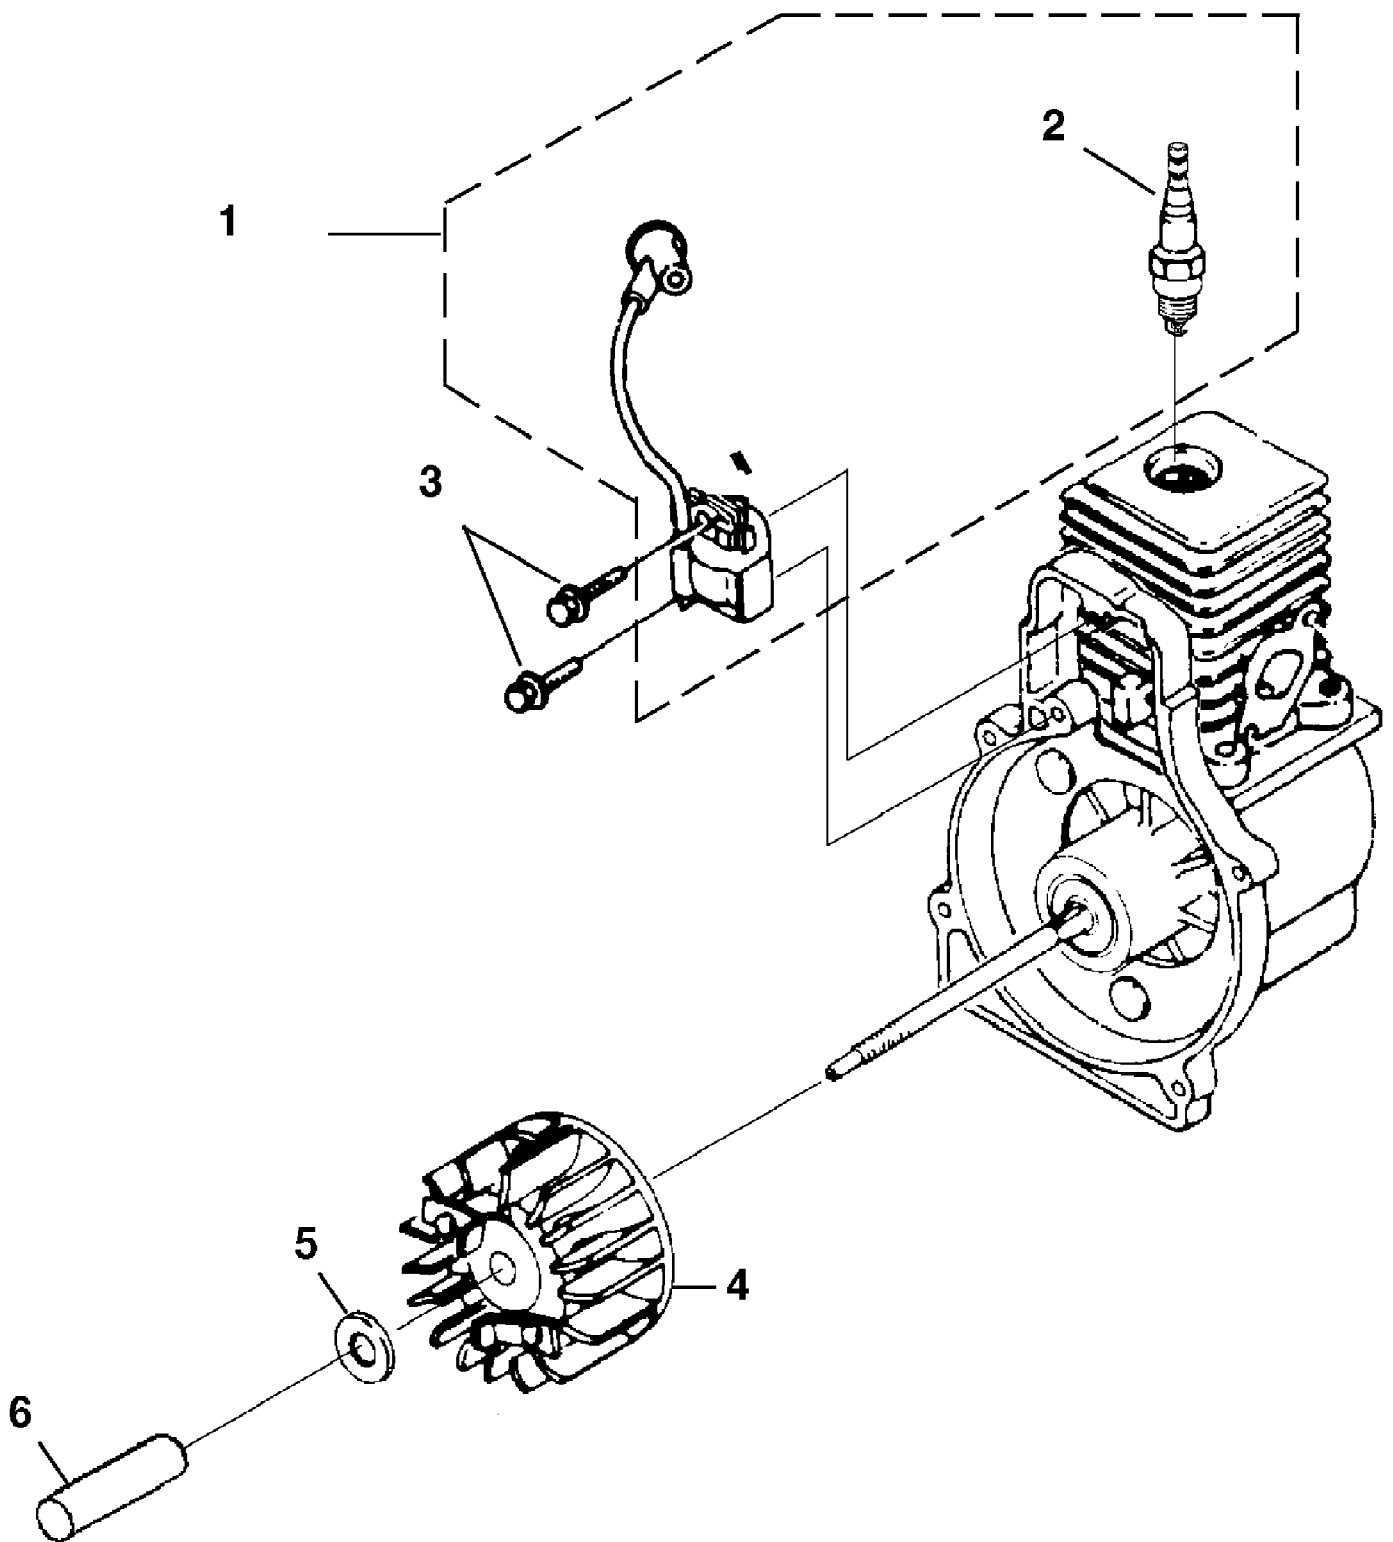

Blower UT-08934
Carburetor And Fuel Tank

Page 2 of 12

Ref #	Part Number	Qty	S/P/F	Description
1	984907001	1	S/P	FUEL TANK KIT INCLUDES 2-3
2	A09116	1	S/P	FUEL TANK CAP
3	08684	1	S/P	HEAT SHIELD
4	98792	3	/P	RUBBER BUMPER
5	985232001	1	S	CARBURETOR KIT INCLUDES 6-7
6	985304001	1	/P	INLINE FUEL FITTING
7	0143912	1	S/P	RUBBER TUBBING (3 in.)
8	983925001	1		CARBURETOR GASKET
9	00775A	1	S/P	HEAT DAM GASKET
10	04474	2	/P	SCREW (10-24 x 1 in. HEX HD.) PURCHASE LOCALLY
11	98768A	1	/P	HEAT DAM
12	093221	2	S/P	SCREW (10-24 x 1.110 in. PAN HD.) PURCHASE LOCALLY
13	985077001	1	S/P	FUEL FILTER KIT

Blower UT-08934
Ignition And Rotor

Page 4 of 12

Ref #	Part Number	Qty	S/P/F	Description
1	985122001	1	S	IGNITION KIT WITH MODULE INCLUDES ITEM 2
2	PS02227	1	S/P	SPARK PLUG
3	82540	2	/P	SCREW (8-32 x 1 in. TORX PAN HD.) PURCHASE LOCALLY
4	984521001	1	S	ROTOR AND STARTER PAWLS
5	95479A	1	/P	FLAT WASHER
6	PS03566	1	S/P	FAN SPACER

Blower UT-08934
Internal Engine

Page 6 of 12

Ref #	Part Number	Qty	S/P/F	Description
1	983928001	1		SHORT BLOCK (30cc) INCLUDES ITEMS 2-6
2	985524002	1	/P	30cc CYLINDER
3	985259001	1	S/P	CYLINDER GASKET
4	PS02807	3	/P	SCREW (12-24 x 3/4 in. TORX PAN HD.) PURCHASE LOCALLY
5	984543001	1	S	30cc PISTON AND ROD
6	985607001	2	/P	PISTON RING
7	PS02130	1	/P	CRANKCASE COVER
8	06443A	1	S/P	CRANKCASE GASKET
9	PS01565	4	/P	SCREW (10-24 x 9/16 in. PAN HD.) PURCHASE LOCALLY
10	02851	1	/P	MALE TAB
11	A07238	1	/P	LEAD-GROUND TO HANDLE
12	82376	3	/P	SCREW (#8 x 1/2 in. PAN HD.) PURCHASE LOCALLY
13	82563	1	/P	SCREW (#10 x 3/4 in. TORX TRUSS HD.) PURCHASE LOCALLY
14	PS06314	1	/P	SHROUD
15	983924001	1	/P	ZIP START DECAL