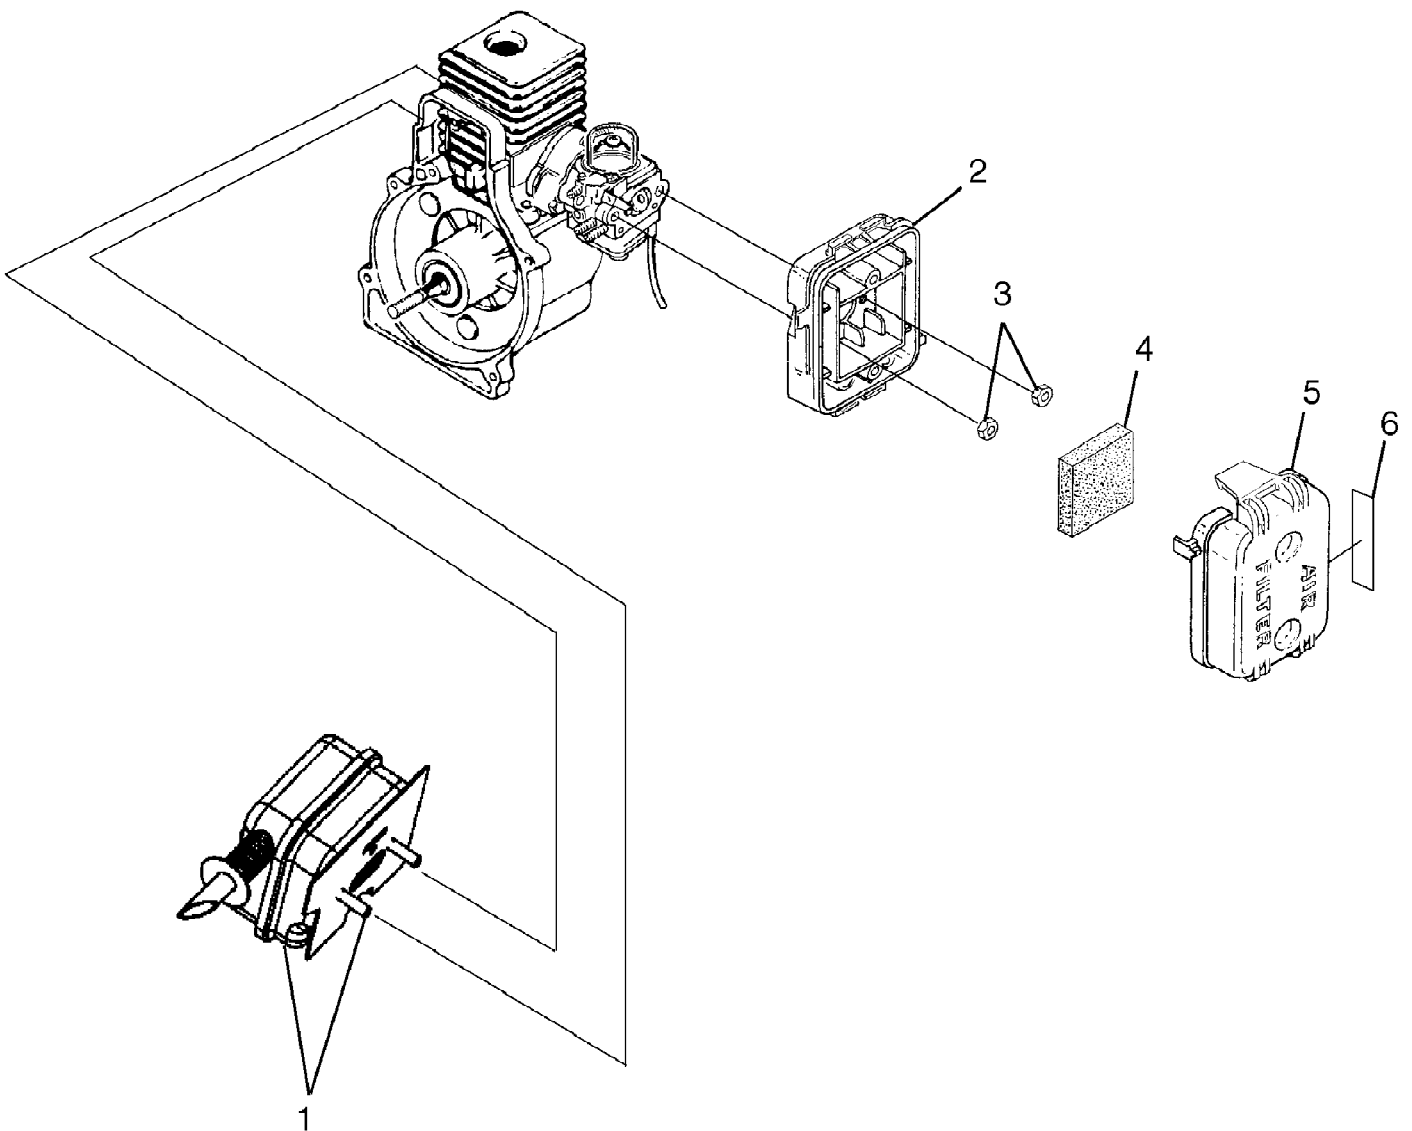

Blower UT-08934
Muffler And Air Cleaner

Page 7 of 12

Blower UT-08934
Muffler And Air Cleaner

Page 8 of 12

Ref #	Part Number	Qty	S/P/F	Description
1	983895001	1	/P	MUFFLER COMPLETE
2	09217	1	/P	AIR FILTER BOX
3	81208	2	/P	HEX NUT (10-24) PURCHASE LOCALLY
4	98760	1	/P	AIR FILTER
5	09218	1	/P	AIR FILTER COVER
6	983904001	1	/P	CHOKE DECAL