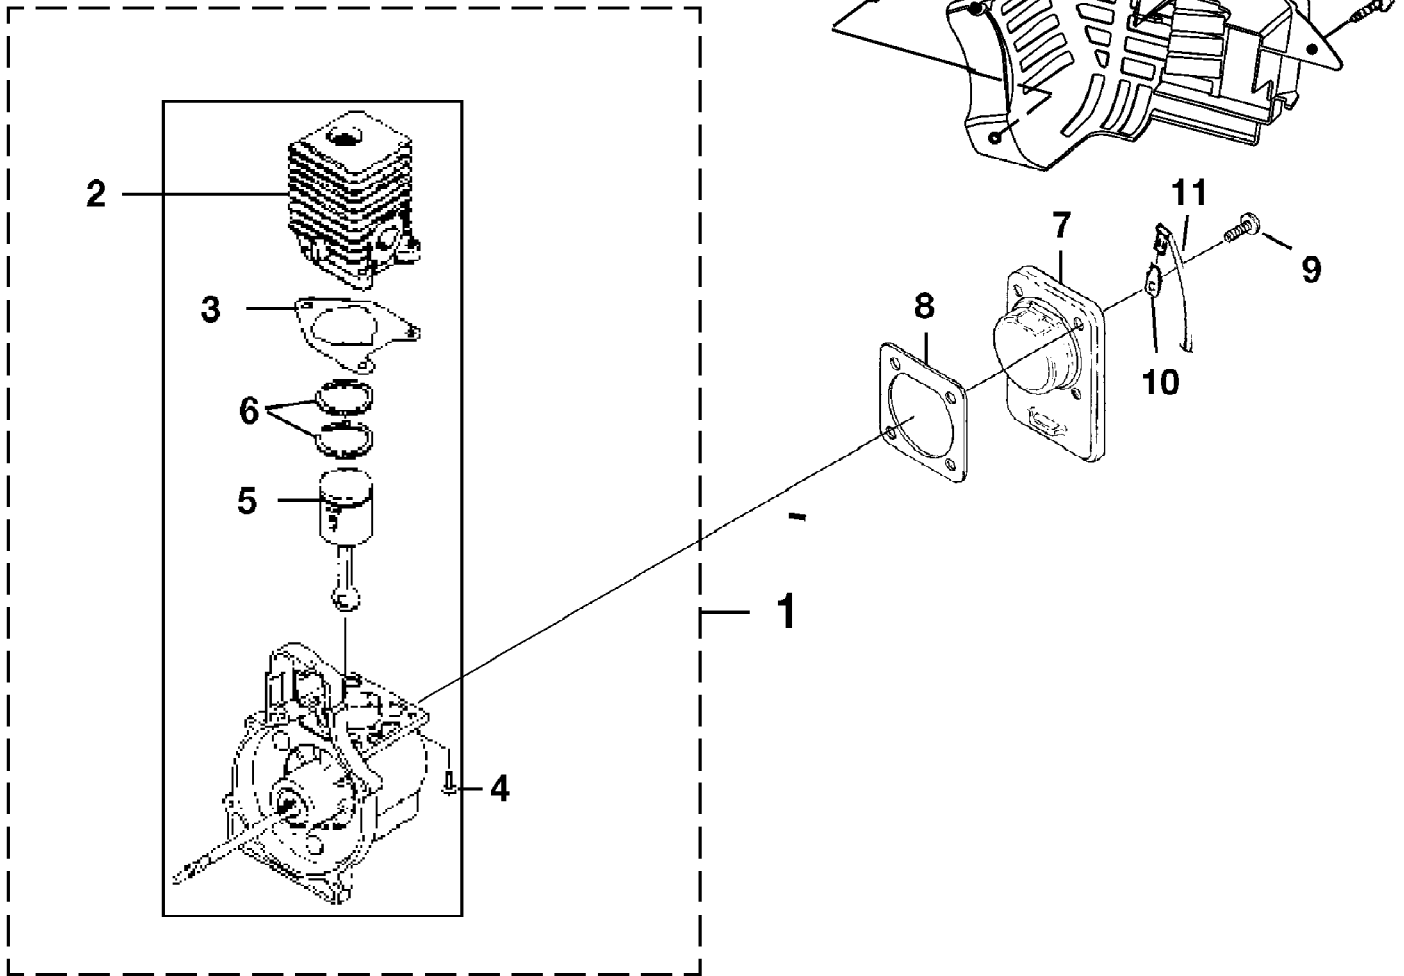

Blower UT-08934
Carburetor And Fuel Tank

Page 2 of 12

Ref #	Part Number	Qty	S/P/F	Description
1	984907001	1	S/P	FUEL TANK KIT INCLUDES 2-3
2	A09116	1	S/P	FUEL TANK CAP
3	08684	1	S/P	HEAT SHIELD
4	98792	3	/P	RUBBER BUMPER
5	985232001	1	S	CARBURETOR KIT INCLUDES 6-7
6	985304001	1	/P	INLINE FUEL FITTING
7	0143912	1	S/P	RUBBER TUBBING (3 in.)
8	983925001	1		CARBURETOR GASKET
9	00775A	1	S/P	HEAT DAM GASKET
10	04474	2	/P	SCREW (10-24 x 1 in. HEX HD.) PURCHASE LOCALLY
11	98768A	1	/P	HEAT DAM
12	093221	2	S/P	SCREW (10-24 x 1.110 in. PAN HD.) PURCHASE LOCALLY
13	985077001	1	S/P	FUEL FILTER KIT

Blower UT-08934
Ignition And Rotor

Page 4 of 12

Ref #	Part Number	Qty	S/P/F	Description
1	985122001	1	S	IGNITION KIT WITH MODULE INCLUDES ITEM 2
2	PS02227	1	S/P	SPARK PLUG
3	82540	2	/P	SCREW (8-32 x 1 in. TORX PAN HD.) PURCHASE LOCALLY
4	984521001	1	S	ROTOR AND STARTER PAWLS
5	95479A	1	/P	FLAT WASHER
6	PS03566	1	S/P	FAN SPACER

Blower UT-08934
Internal Engine

Page 6 of 12

Ref #	Part Number	Qty	S/P/F	Description
1	983928001	1		SHORT BLOCK (30cc) INCLUDES ITEMS 2-6
2	985524002	1	/P	30cc CYLINDER
3	985259001	1	S/P	CYLINDER GASKET
4	PS02807	3	/P	SCREW (12-24 x 3/4 in. TORX PAN HD.) PURCHASE LOCALLY
5	984543001	1	S	30cc PISTON AND ROD
6	985607001	2	/P	PISTON RING
7	PS02130	1	/P	CRANKCASE COVER
8	06443A	1	S/P	CRANKCASE GASKET
9	PS01565	4	/P	SCREW (10-24 x 9/16 in. PAN HD.) PURCHASE LOCALLY
10	02851	1	/P	MALE TAB
11	A07238	1	/P	LEAD-GROUND TO HANDLE
12	82376	3	/P	SCREW (#8 x 1/2 in. PAN HD.) PURCHASE LOCALLY
13	82563	1	/P	SCREW (#10 x 3/4 in. TORX TRUSS HD.) PURCHASE LOCALLY
14	PS06314	1	/P	SHROUD
15	983924001	1	/P	ZIP START DECAL