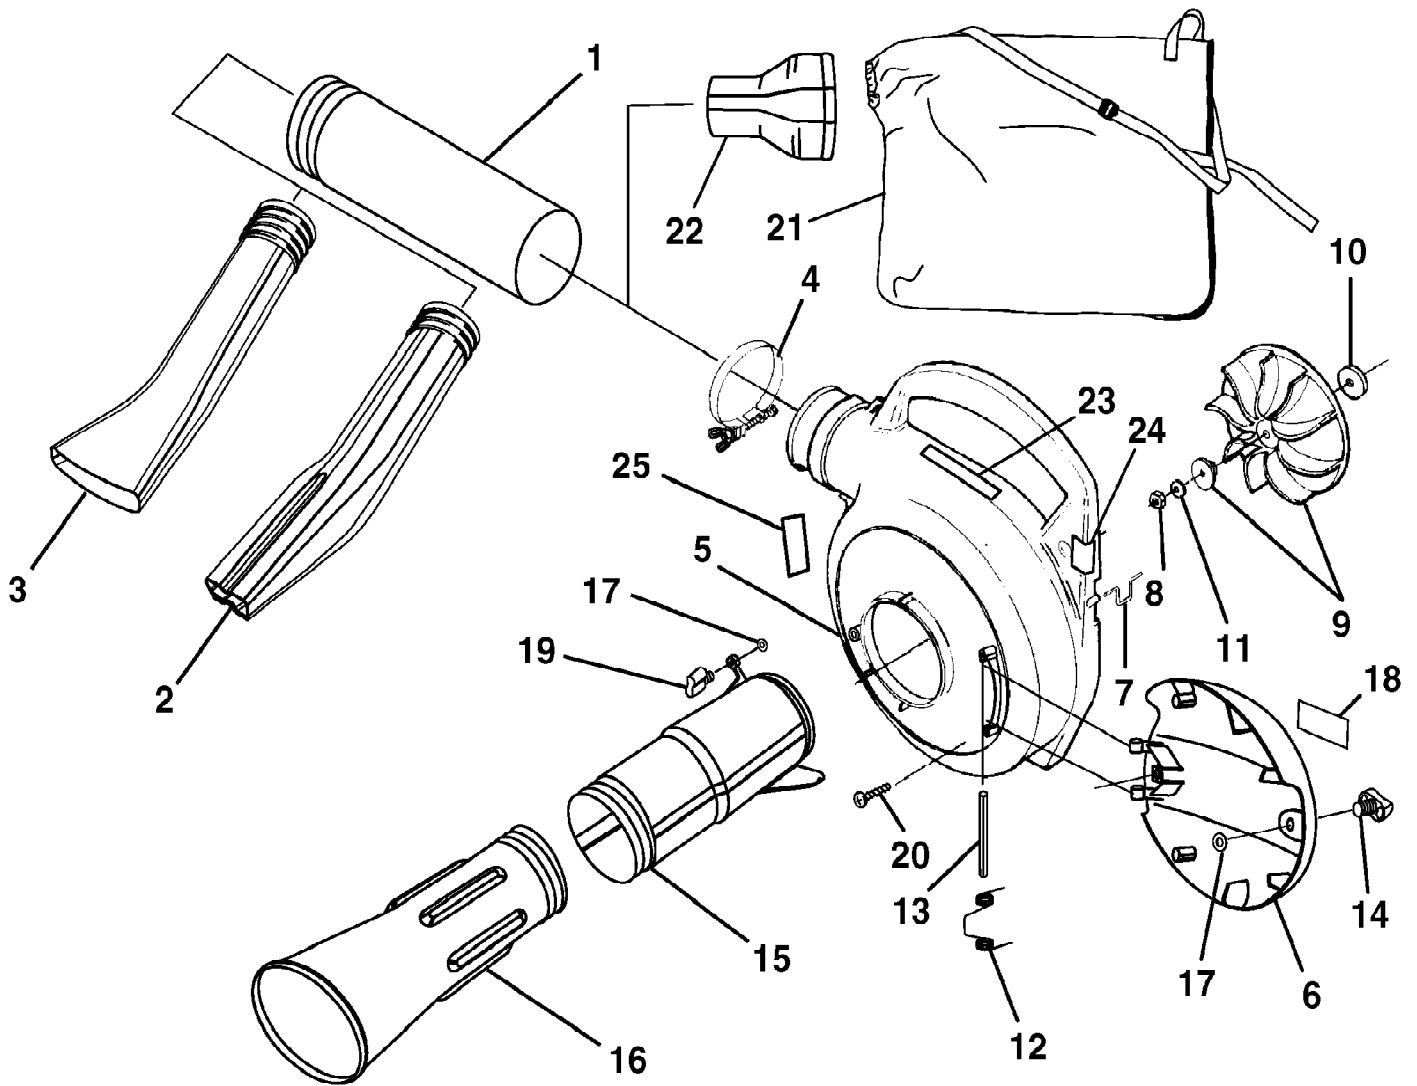

Blower UT-08934
Internal Engine

Page 6 of 12

Ref #	Part Number	Qty	S/P/F	Description
1	983928001	1		SHORT BLOCK (30cc) INCLUDES ITEMS 2-6
2	985524002	1	/P	30cc CYLINDER
3	985259001	1	S/P	CYLINDER GASKET
4	PS02807	3	/P	SCREW (12-24 x 3/4 in. TORX PAN HD.) PURCHASE LOCALLY
5	984543001	1	S	30cc PISTON AND ROD
6	985607001	2	/P	PISTON RING
7	PS02130	1	/P	CRANKCASE COVER
8	06443A	1	S/P	CRANKCASE GASKET
9	PS01565	4	/P	SCREW (10-24 x 9/16 in. PAN HD.) PURCHASE LOCALLY
10	02851	1	/P	MALE TAB
11	A07238	1	/P	LEAD-GROUND TO HANDLE
12	82376	3	/P	SCREW (#8 x 1/2 in. PAN HD.) PURCHASE LOCALLY
13	82563	1	/P	SCREW (#10 x 3/4 in. TORX TRUSS HD.) PURCHASE LOCALLY
14	PS06314	1	/P	SHROUD
15	983924001	1	/P	ZIP START DECAL

Blower UT-08934
Starter

Page 9 of 12

Blower UT-08934
Starter

Page 10 of 12

Ref #	Part Number	Qty	S/P/F	Description
1	983864001	1	/P	THROTTLE LATCH
2	00370	1	S/P	THROTTLE LATCH SPRING
3	00367	1	/P	THROTTLE TRIGGER
4	00369A	1	/P	THROTTLE LEVER
5	82538	4	/P	SCREW (10-24 x 3/4 in. TRUSS HD.) PURCHASE LOCALLY
6	JA416903	1	/P	SCREW (10 x 1-5/8 in. HEX HD.) PURCHASE LOCALLY
7	08684	5	S/P	HEAT SHIELD
8	00374	1	/P	ROTOR PLATE
9	82528	1	/P	SCREW (#6 x 1 3/8) PURCHASE LOCALLY
10	5946702	1	S/P	STARTER GRIP (YELLOW)
11	969811A	1	/P	BUSHING STARTER
12	00364B	1	S/P	STARTER ROPE GUIDE
13	A98773A	1	S/P	SPRING AND CONTAINER
14	98770A	1	/P	STARTER PULLEY
15	98791	2	/P	RETAINING BRACKET
16	82541	3	/P	SCREW (10-24 x 1/2 in. TORX TRUSS HD.) PURCHASE LOCALLY
17	9789901	1	/P	STARTER ROPE
18	PS82146	1	S/P	SCREW (8-32 x 5/8 in. FIL. HD.) PURCHASE LOCALLY
19	82563	5	/P	SCREW (10-14 x 3/4 in. TORX TRUSS HD.) PURCHASE LOCALLY
20	983918001	1	/P	HANDLE
21	PS03167	1		INNER VOLUTE HOUSING
22	82348A	2	/P	SCREW (8-18 x 1/2 in. PAN HD.) PURCHASE LOCALLY
23	A07238	1	/P	LEAD-GROUND
24	983856001	1	/P	THROTTLE CONTROL KNOB