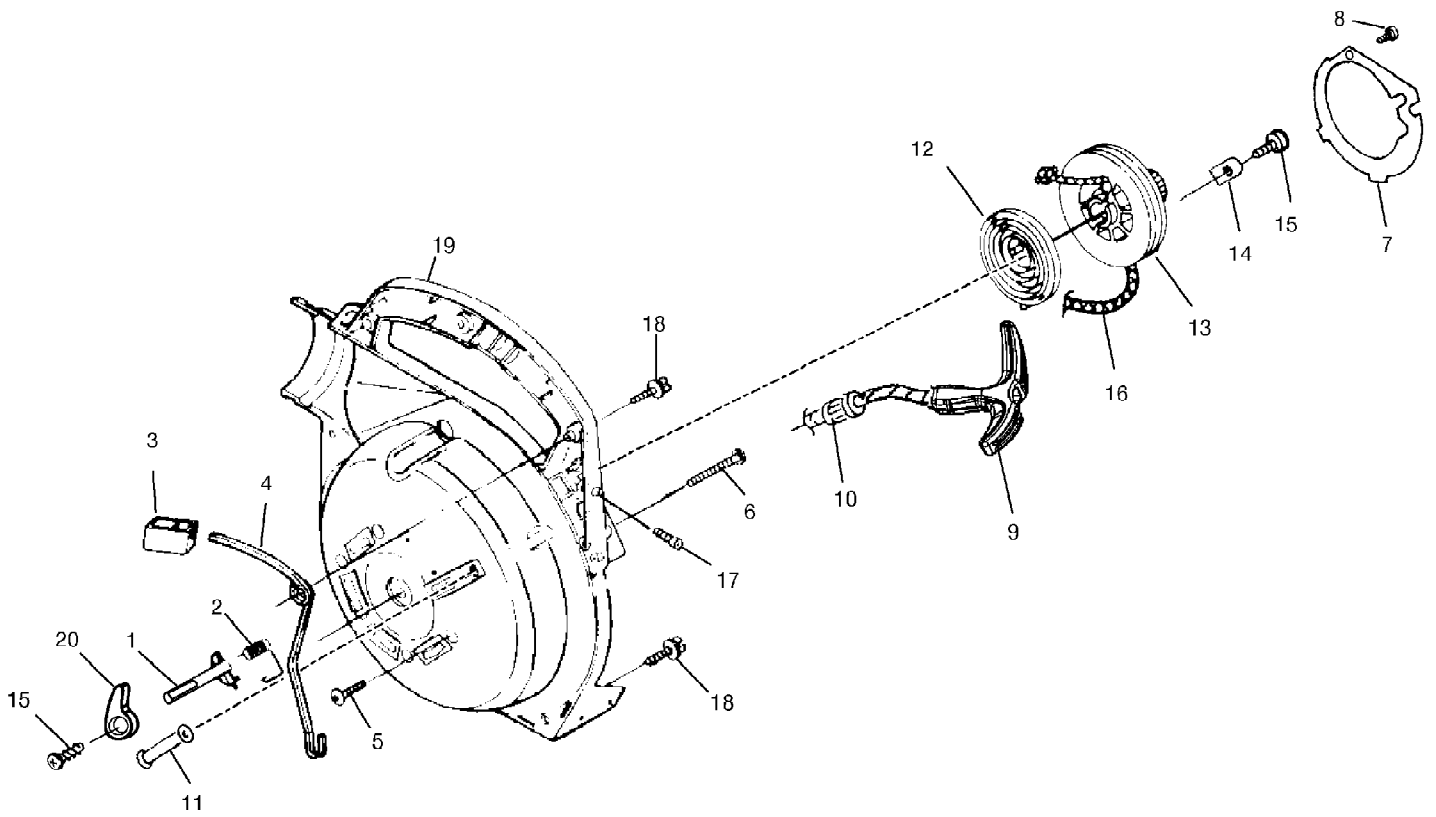

Blower UT-08120-D
Internal Engine

Page 6 of 12

Ref #	Part Number	Qty	S/P/F	Description
1	983928001	1		SHORT BLOCK (30cc) INCLUDES 2-6
2	985524002	1	/P	30cc CYLINDER
3	985259001	1	S/P	CYLINDER GASKET
4	PS02807	3	/P	SCREW (12-24 x 3/4 in. TOR x pan Hd.) PURCHASE LOCALLY
5	986119001	1		30cc PISTON ASSEMBLY
6	03179	2	/P	PISTON RING
7	PS02130	1	/P	CRANKCASE COVER
8	06443A	1	S/P	CRANKCASE GASKET
9	PS01565	4	/P	SCREW (10-24 x 9/16 in. pan Hd.) PURCHASE LOCALLY
10	82376	3	/P	SCREW (#8 x 1/2 in. pan Hd.) PURCHASE LOCALLY
11	82563	1	/P	SCREW (#10 x 3/4 in. TORx TRUSS Hd.) PURCHASE LOCALLY
12	PS06314	1	/P	SHROUD
13	983924001	1	/P	ZIP START DECAL

Blower UT-08120-D
Starter

Blower UT-08120-D
Starter

Page 10 of 12

Ref #	Part Number	Qty	S/P/F	Description
1	983864001	1	/P	THROTTLE LATCH
2	00370	1	S/P	THROTTLE LATCH SPRING
3	00367	1	/P	THROTTLE TRIGGER
4	00369A	1	/P	THROTTLE LEVER
5	82538	4	/P	SCREW (10-24 x 3/4 in TRUSS Hd) PURCHASE LOCALLY
6	JA416903	1	/P	SCREW (10 x 1-5/8 in Hex Hd) PURCHASE LOCALLY
7	00374	1	/P	ROTOR PLATE
8	82528	1	/P	SCREW (#6 x 1 3/8) PURCHASE LOCALLY
9	5946702	1	S/P	STARTER GRIP (YELLOW)
10	969811A	1	/P	BUSHING STARTER
11	00364B	1	S/P	STARTER ROPE GUIDE
12	A98773A	1	S/P	SPRING AND CONTAINER
13	98770A	1	/P	STARTER PULLEY
14	98791	2	/P	RETAINING BRACKET
15	82541	3	/P	SCREW (10-24 x 1/2 in TORx TRUSS Hd) PURCHASE LOCALLY
16	9789901	1	/P	STARTER ROPE
17	PS82146	1	S/P	SCREW (8-32 x 5/8 in FIL Hd) PURCHASE LOCALLY
18	82563	5	/P	SCREW (10-14 x 3/4 in TORx TRUSS Hd) PURCHASE LOCALLY
19	PS03167	1		INNER VOLUTE HOUSING
20	983856001	1	/P	THROTTLE CONTROL KNOB