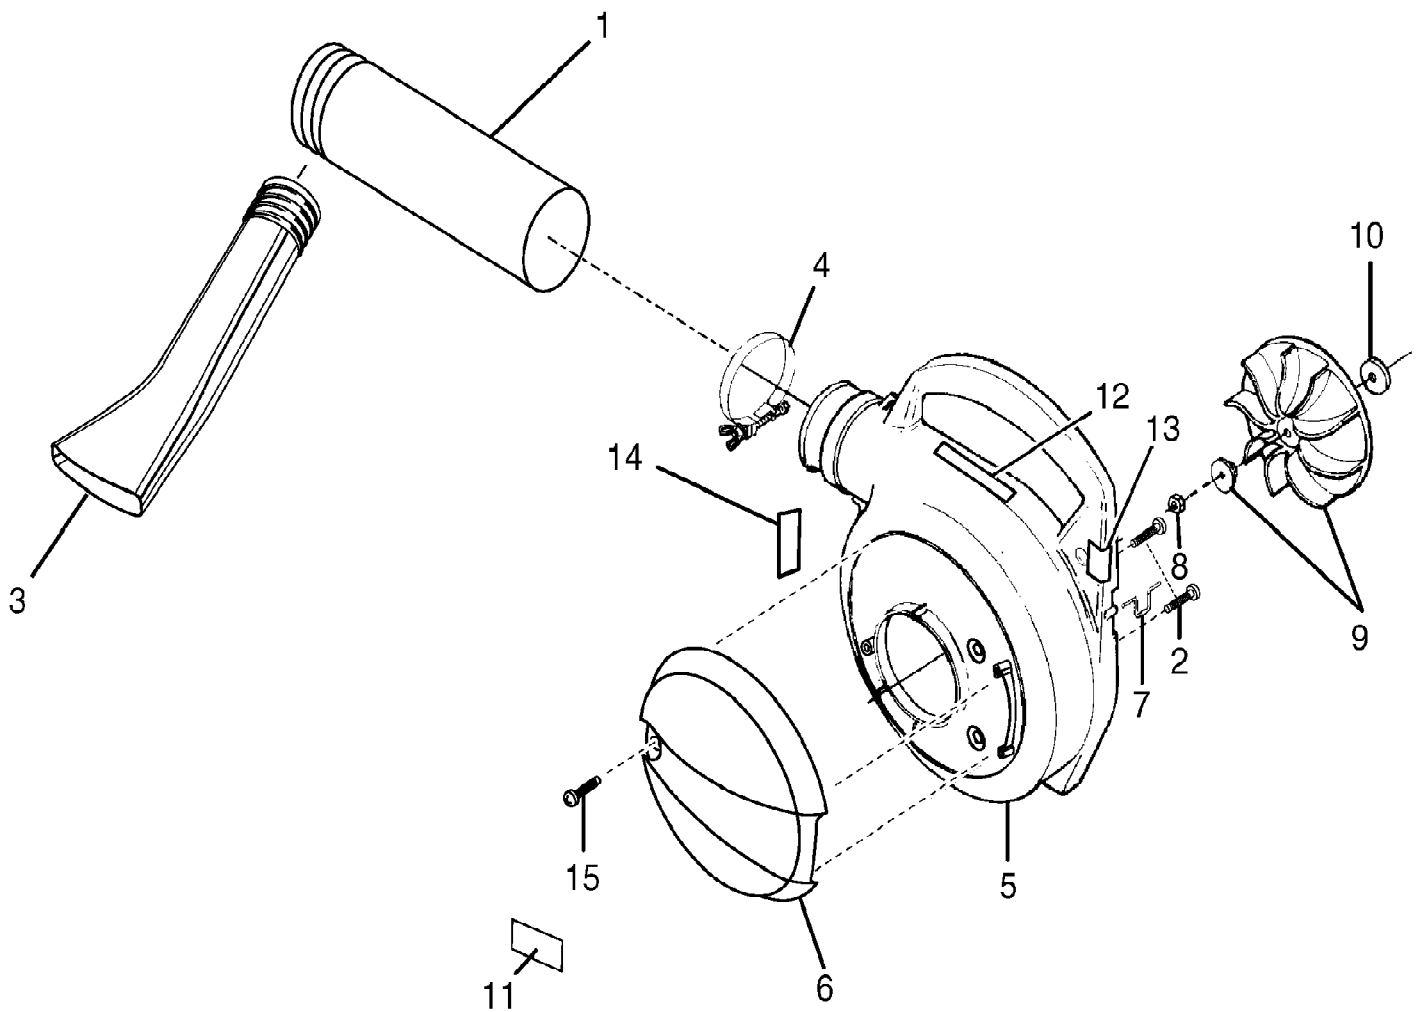

Blower UT-08120-D
Starter

Blower UT-08120-D
Starter

Page 10 of 12

Ref #	Part Number	Qty	S/P/F	Description
1	983864001	1	/P	THROTTLE LATCH
2	00370	1	S/P	THROTTLE LATCH SPRING
3	00367	1	/P	THROTTLE TRIGGER
4	00369A	1	/P	THROTTLE LEVER
5	82538	4	/P	SCREW (10-24 x 3/4 in TRUSS Hd) PURCHASE LOCALLY
6	JA416903	1	/P	SCREW (10 x 1-5/8 in Hex Hd) PURCHASE LOCALLY
7	00374	1	/P	ROTOR PLATE
8	82528	1	/P	SCREW (#6 x 1 3/8) PURCHASE LOCALLY
9	5946702	1	S/P	STARTER GRIP (YELLOW)
10	969811A	1	/P	BUSHING STARTER
11	00364B	1	S/P	STARTER ROPE GUIDE
12	A98773A	1	S/P	SPRING AND CONTAINER
13	98770A	1	/P	STARTER PULLEY
14	98791	2	/P	RETAINING BRACKET
15	82541	3	/P	SCREW (10-24 x 1/2 in TORx TRUSS Hd) PURCHASE LOCALLY
16	9789901	1	/P	STARTER ROPE
17	PS82146	1	S/P	SCREW (8-32 x 5/8 in FIL Hd) PURCHASE LOCALLY
18	82563	5	/P	SCREW (10-14 x 3/4 in TORx TRUSS Hd) PURCHASE LOCALLY
19	PS03167	1		INNER VOLUTE HOUSING
20	983856001	1	/P	THROTTLE CONTROL KNOB

Blower UT-08120-D
Volute, Fan And Tubes

Blower UT-08120-D
Volute, Fan And Tubes

Page 12 of 12

Ref #	Part Number	Qty	S/P/F	Description
1	00372B	1	/P	UPPER TUBE
2	82541	2	/P	SCREW (10-24 x 1/2 in. TOR x TRUSS Hd) PURCHASE LOCALLY
3	00373A	1	S/P	LOWER NOZZLE
4	983906001	1	S/P	CLAMP WITH FASTENERS
5	983857002	1		OUTER VOLUTE HOUSING
6	983861001	1		DOOR
7	00398	1	/P	WIRE LOOP
8	985738006	1	/P	HEX NUT (3/8-24) PURCHASE LOCALLY
9	984911001	1	S/P	BLOWER FAN KIT
10	03165	1	S/P	FLAT WASHER
11	984921001	1		DOOR YARD BROOM DECAL
12	983901001	1	/P	WARNING DECAL
13	983902001	1		OUTER VOLUTE DECAL
14	983912001	1	/P	FAN INTAKE DECAL
15	617205001	1	/P	SCREW (1/4-20) PURCHASE LOCALLY
	983000254	1	/P	OPERATOR'S MANUAL (MODEL UT08120B)
	983000655	1		OPERATOR'S MANUAL (MODEL UT08120d)
	983000254R	1		REPAIR SHEET (MODEL UT08120B)
	983000655R	1		REPAIR SHEET (MODEL UT08120d) (Rev01)