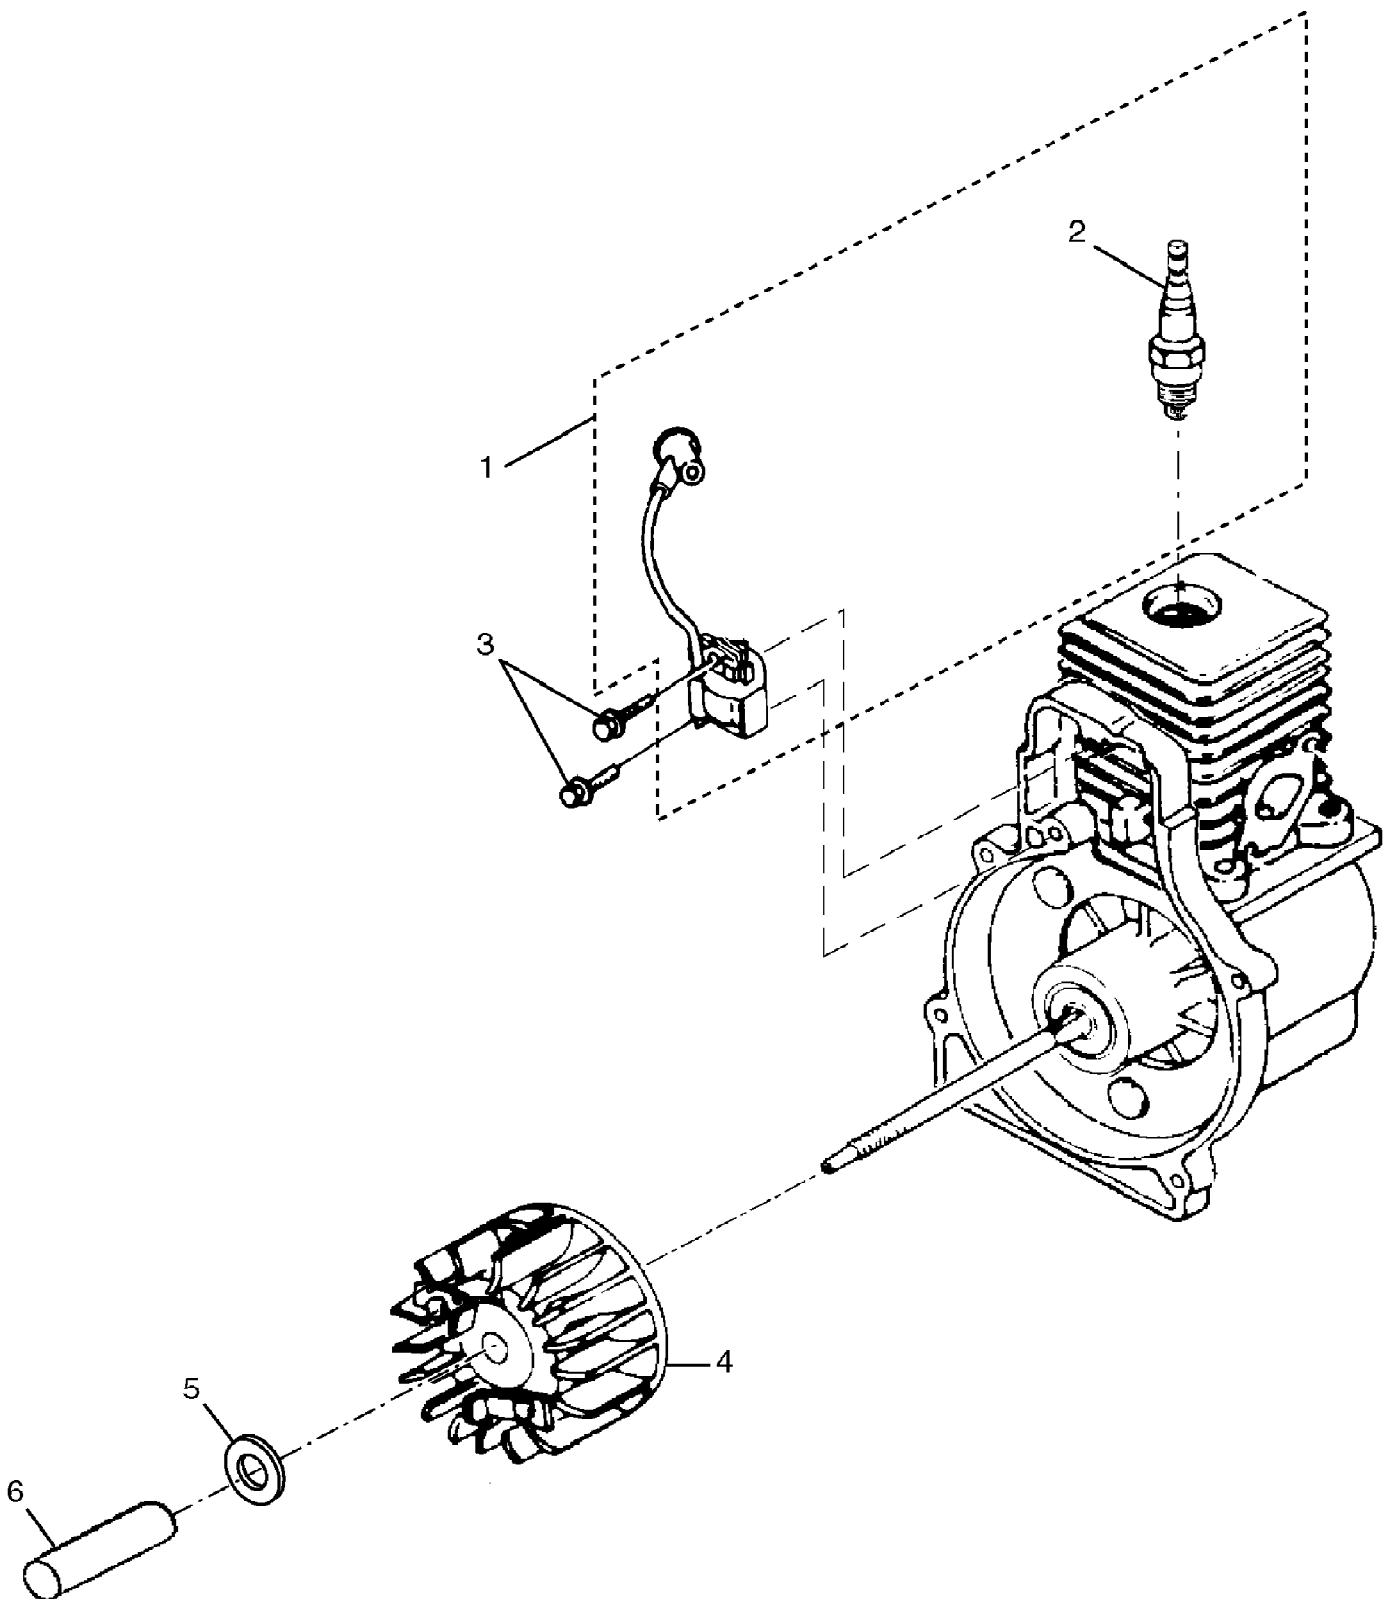

Blower UT-08120-D
Carburetor And Fuel Tan

Page 2 of 12

Ref #	Part Number	Qty	S/P/F	Description
1	984907001	1	S/P	FUEL TANK KIT INCLUDES 1-3
2	A09116	1	S/P	FUEL TANK CAP
3	08684	1	S/P	HEAT SHIELD
4	98792	3	/P	RUBBER BUMPER
5	985232001	1	S	CARBURETOR KIT INCLUDES 5-7
6	985304001	1	/P	INLINE FUEL FITTING
7	0143912	1	S/P	RUBBER TUBBING (3 in)
8	983925001	1		CARBURETOR GASKET
9	00775A	1	S/P	HEAT DAM GASKET
10	04474	2	/P	SCREW (10-24 x 2-1/4 in Hex Hd) PURCHASE LOCALLY
11	98768A	1	/P	HEAT DAM
12	093221	2	S/P	SCREW (10-24 x 1110 in pan Hd) PURCHASE LOCALLY
13	985077001	1	S/P	FUEL FILTER KIT

Blower UT-08120-D
Ignition And Rotor

Page 4 of 12

Ref #	Part Number	Qty	S/P/F	Description
1	985122001	1	S	IGNITION KIT WITH MODULE INCLUDES 1-2
2	PS02227	1	S/P	SPARK PLUG
3	82540	2	/P	SCREW (8-32 x 1 in. TORx pan Hd.) PURCHASE LOCALLY
4	986152001	1		ROTOR AND STARTER PAWLS
5	95479A	1	/P	FLAT WASHER
6	PS02566	1		FAN SPACER

Blower UT-08120-D
Internal Engine

Page 6 of 12

Ref #	Part Number	Qty	S/P/F	Description
1	983928001	1		SHORT BLOCK (30cc) INCLUDES 2-6
2	985524002	1	/P	30cc CYLINDER
3	985259001	1	S/P	CYLINDER GASKET
4	PS02807	3	/P	SCREW (12-24 x 3/4 in. TOR x pan Hd.) PURCHASE LOCALLY
5	986119001	1		30cc PISTON ASSEMBLY
6	03179	2	/P	PISTON RING
7	PS02130	1	/P	CRANKCASE COVER
8	06443A	1	S/P	CRANKCASE GASKET
9	PS01565	4	/P	SCREW (10-24 x 9/16 in. pan Hd.) PURCHASE LOCALLY
10	82376	3	/P	SCREW (#8 x 1/2 in. pan Hd.) PURCHASE LOCALLY
11	82563	1	/P	SCREW (#10 x 3/4 in. TORx TRUSS Hd.) PURCHASE LOCALLY
12	PS06314	1	/P	SHROUD
13	983924001	1	/P	ZIP START DECAL