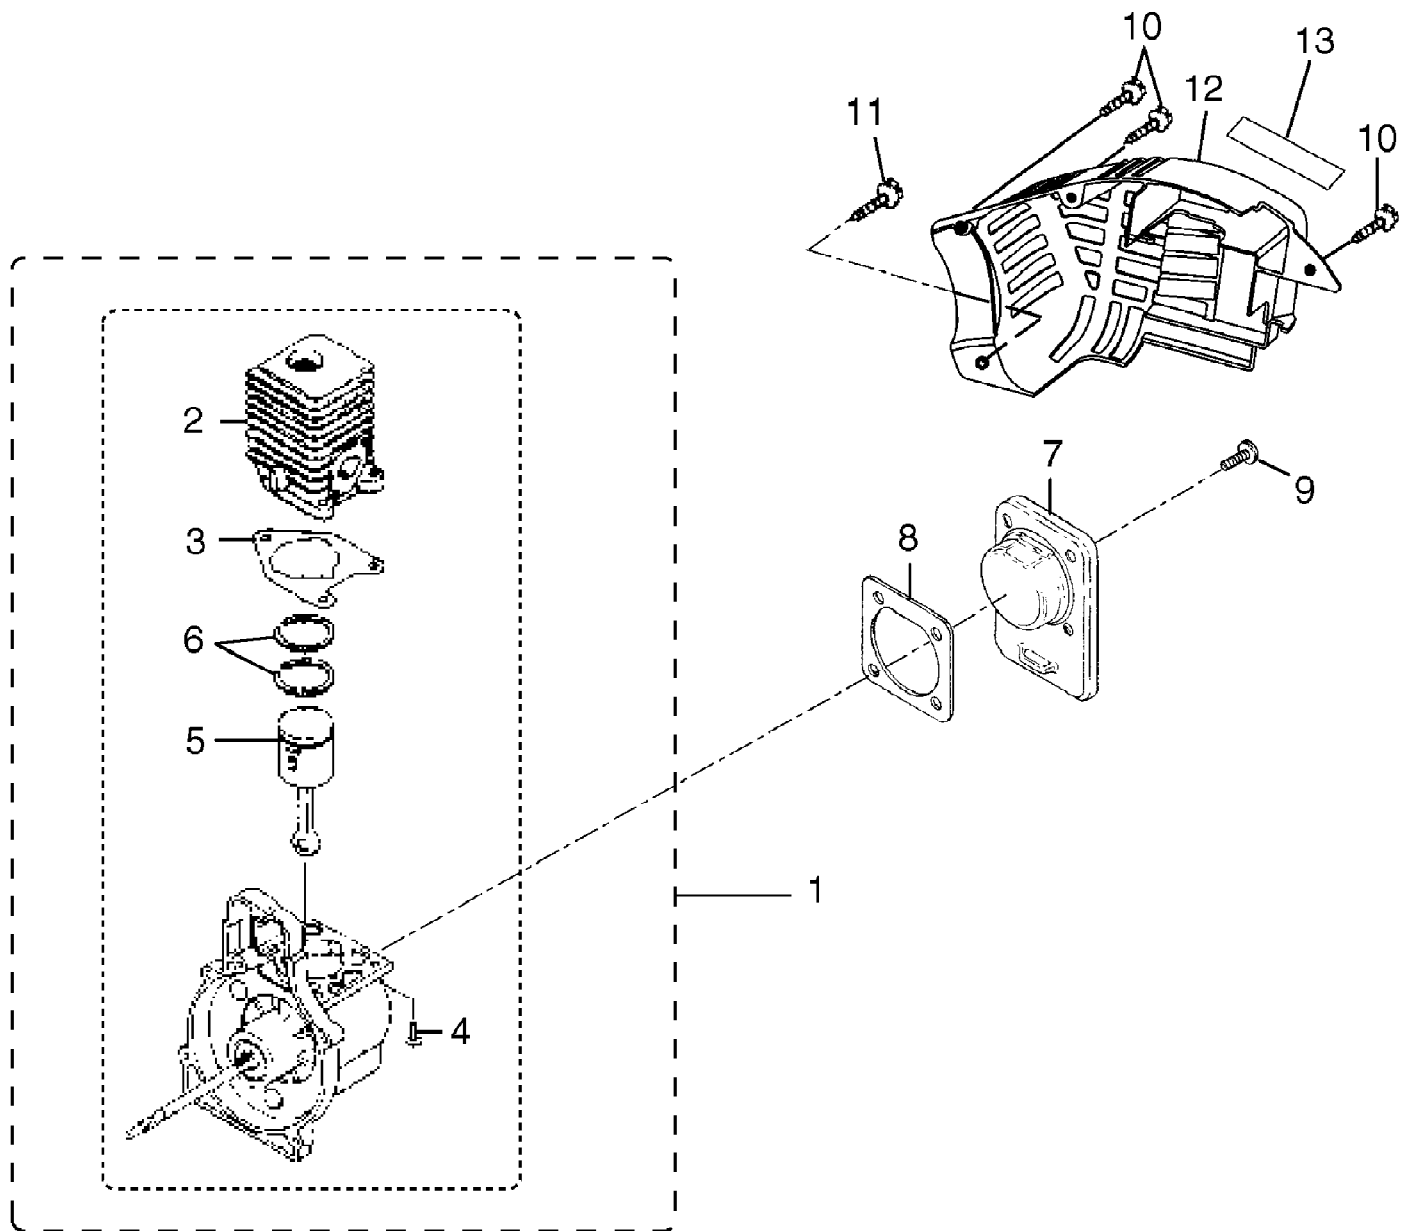

Blower UT-08120-D
Carburetor And Fuel Tan

Page 2 of 12

Ref #	Part Number	Qty	S/P/F	Description
1	984907001	1	S/P	FUEL TANK KIT INCLUDES 1-3
2	A09116	1	S/P	FUEL TANK CAP
3	08684	1	S/P	HEAT SHIELD
4	98792	3	/P	RUBBER BUMPER
5	985232001	1	S	CARBURETOR KIT INCLUDES 5-7
6	985304001	1	/P	INLINE FUEL FITTING
7	0143912	1	S/P	RUBBER TUBBING (3 in)
8	983925001	1		CARBURETOR GASKET
9	00775A	1	S/P	HEAT DAM GASKET
10	04474	2	/P	SCREW (10-24 x 2-1/4 in Hex Hd) PURCHASE LOCALLY
11	98768A	1	/P	HEAT DAM
12	093221	2	S/P	SCREW (10-24 x 1110 in pan Hd) PURCHASE LOCALLY
13	985077001	1	S/P	FUEL FILTER KIT

Blower UT-08120-D
Ignition And Rotor

Page 4 of 12

Ref #	Part Number	Qty	S/P/F	Description
1	985122001	1	S	IGNITION KIT WITH MODULE INCLUDES 1-2
2	PS02227	1	S/P	SPARK PLUG
3	82540	2	/P	SCREW (8-32 x 1 in. TORx pan Hd.) PURCHASE LOCALLY
4	986152001	1		ROTOR AND STARTER PAWLS
5	95479A	1	/P	FLAT WASHER
6	PS02566	1		FAN SPACER

Blower UT-08120-D
Internal Engine

Page 6 of 12

Ref #	Part Number	Qty	S/P/F	Description
1	983928001	1		SHORT BLOCK (30cc) INCLUDES 2-6
2	985524002	1	/P	30cc CYLINDER
3	985259001	1	S/P	CYLINDER GASKET
4	PS02807	3	/P	SCREW (12-24 x 3/4 in. TOR x pan Hd.) PURCHASE LOCALLY
5	986119001	1		30cc PISTON ASSEMBLY
6	03179	2	/P	PISTON RING
7	PS02130	1	/P	CRANKCASE COVER
8	06443A	1	S/P	CRANKCASE GASKET
9	PS01565	4	/P	SCREW (10-24 x 9/16 in. pan Hd.) PURCHASE LOCALLY
10	82376	3	/P	SCREW (#8 x 1/2 in. pan Hd.) PURCHASE LOCALLY
11	82563	1	/P	SCREW (#10 x 3/4 in. TORx TRUSS Hd.) PURCHASE LOCALLY
12	PS06314	1	/P	SHROUD
13	983924001	1	/P	ZIP START DECAL