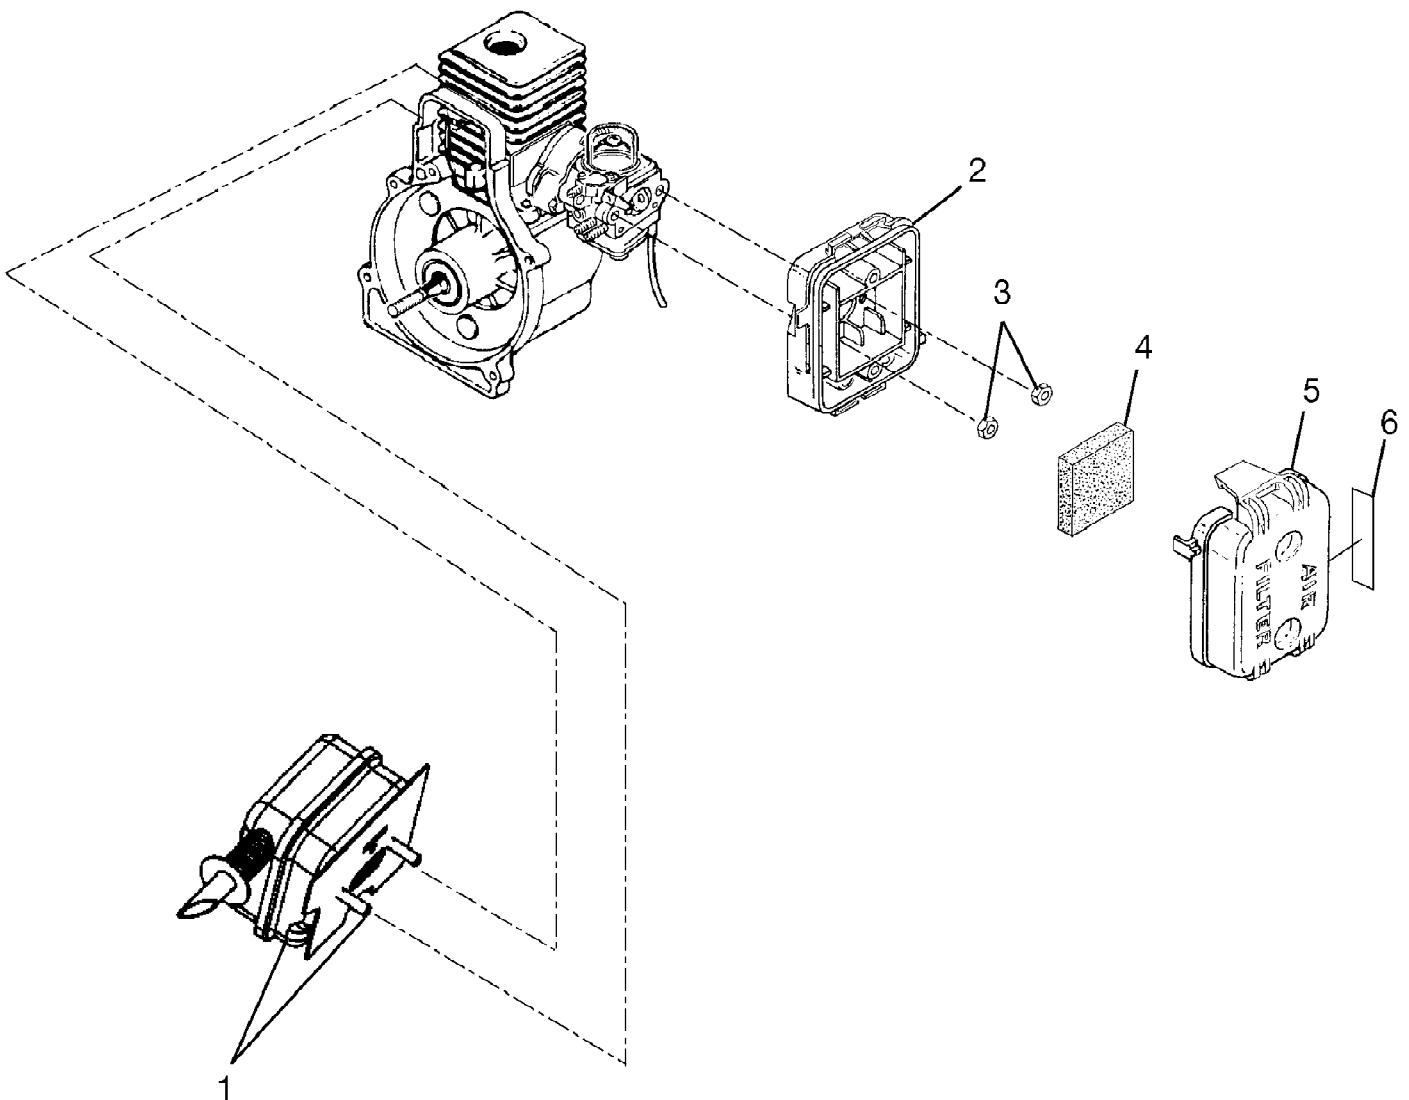

Blower UT-08120-D
Muffler And Air Cleaner

Blower UT-08120-D
Muffler And Air Cleaner

Page 8 of 12

Ref #	Part Number	Qty	S/P/F	Description
1	985912001	1	/P	MUFFLER COMPLETE (UT08120B)
2	09217	1	/P	AIR FILTER BOX
3	81208	2	/P	HEX NUT (10-24) PURCHASE LOCALLY
4	98760	1	/P	AIR FILTER
5	09218	1	/P	AIR FILTER COVER
6	983904001	1	/P	CHOKE DECAL