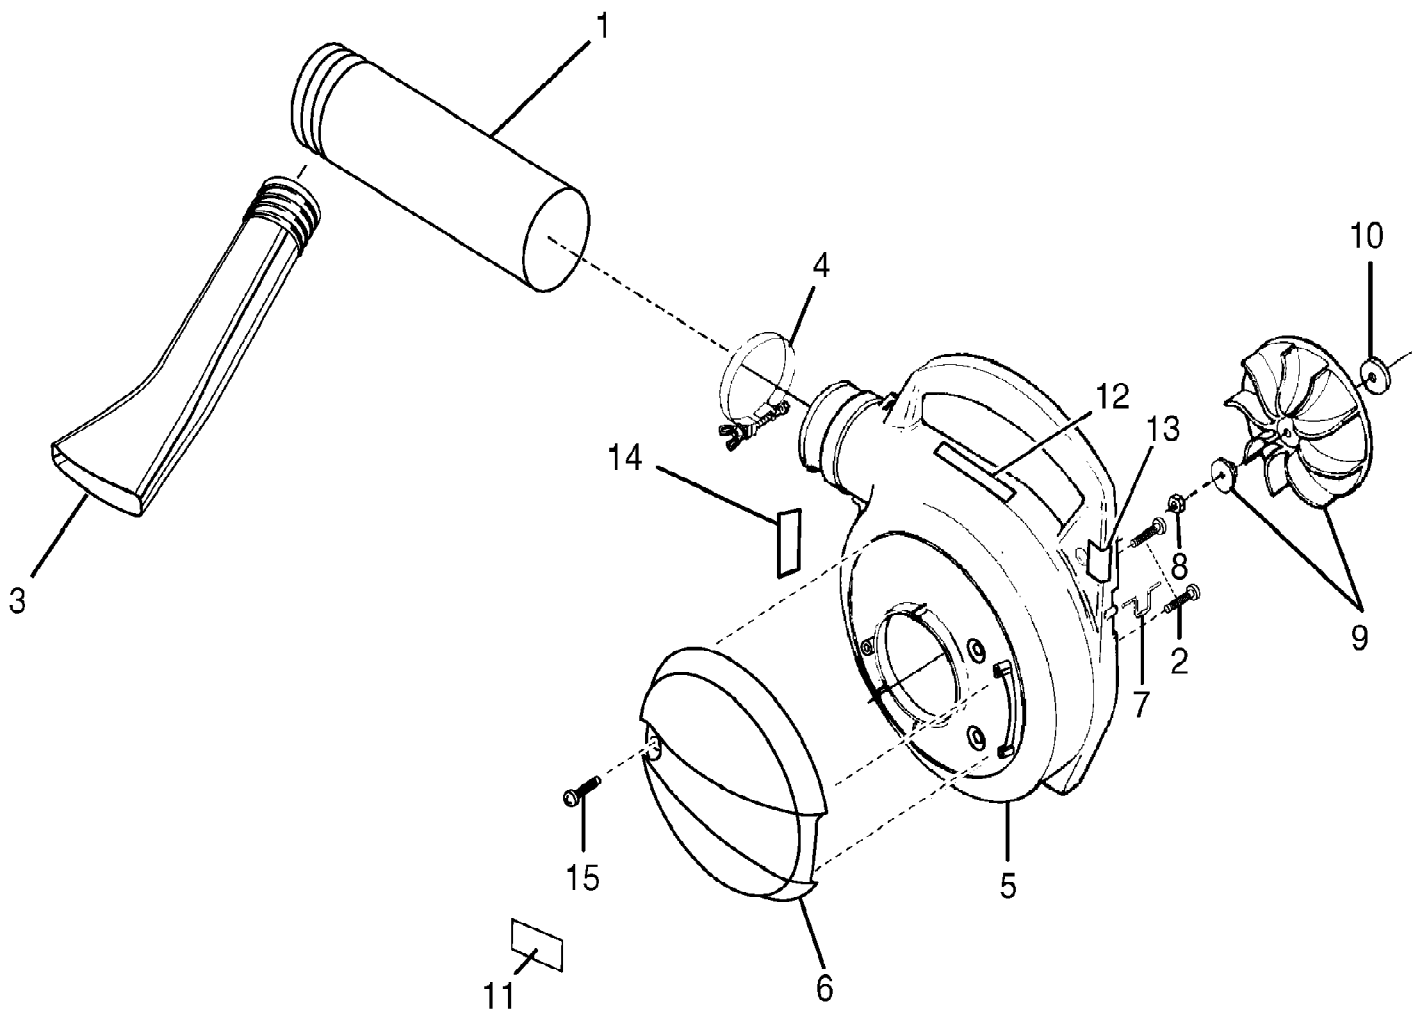

Blower UT-08120-B  
Starter

Blower UT-08120-B  
Starter

Page 10 of 12

Ref #	Part Number	Qty	S/P/F	Description
1	983864001	1	/P	THROTTLE LATCH
2	00370	1	S/P	THROTTLE LATCH SPRING
3	00367	1	/P	THROTTLE TRIGGER
4	00369A	1	/P	THROTTLE LEVER
5	82538	4	/P	SCREW (10-24 x 3/4 in TRUSS Hd) PURCHASE LOCALLY
6	JA416903	1	/P	SCREW (10 x 1-5/8 in Hex Hd) PURCHASE LOCALLY
7	00374	1	/P	ROTOR PLATE
8	82528	1	/P	SCREW (#6 x 1 3/8) PURCHASE LOCALLY
9	5946702	1	S/P	STARTER GRIP (YELLOW)
10	969811A	1	/P	BUSHING STARTER
11	00364B	1	S/P	STARTER ROPE GUIDE
12	A98773A	1	S/P	SPRING AND CONTAINER
13	98770A	1	/P	STARTER PULLEY
14	98791	2	/P	RETAINING BRACKET
15	82541	3	/P	SCREW (10-24 x 1/2 in TORx TRUSS Hd) PURCHASE LOCALLY
16	9789901	1	/P	STARTER ROPE
17	PS82146	1	S/P	SCREW (8-32 x 5/8 in FIL Hd) PURCHASE LOCALLY
18	82563	5	/P	SCREW (10-14 x 3/4 in TORx TRUSS Hd) PURCHASE LOCALLY
19	PS03167	1		INNER VOLUTE HOUSING
20	983856001	1	/P	THROTTLE CONTROL KNOB

Blower UT-08120-B  
Volute, Fan And Tubes

Blower UT-08120-B  
Volute, Fan And Tubes

Page 12 of 12

Ref #	Part Number	Qty	S/P/F	Description
1	00372B	1	/P	UPPER TUBE
2	82541	2	/P	SCREW (10-24 x 1/2 in. TOR x TRUSS Hd) PURCHASE LOCALLY
3	00373A	1	S/P	LOWER NOZZLE
4	983906001	1	S/P	CLAMP WITH FASTENERS
5	983857002	1		OUTER VOLUTE HOUSING
6	983861001	1		DOOR
7	00398	1	/P	WIRE LOOP
8	985738006	1	/P	HEX NUT (3/8-24) PURCHASE LOCALLY
9	984911001	1	S/P	BLOWER FAN KIT
10	03165	1	S/P	FLAT WASHER
11	984921001	1		DOOR YARD BROOM DECAL
12	983901001	1	/P	WARNING DECAL
13	983902001	1		OUTER VOLUTE DECAL
14	983912001	1	/P	FAN INTAKE DECAL
15	617205001	1	/P	SCREW (1/4-20) PURCHASE LOCALLY
	983000254	1	/P	OPERATOR'S MANUAL (MODEL UT08120B)
	983000655	1		OPERATOR'S MANUAL (MODEL UT08120d)
	983000254R	1		REPAIR SHEET (MODEL UT08120B)
	983000655R	1		REPAIR SHEET (MODEL UT08120d) (Rev01)