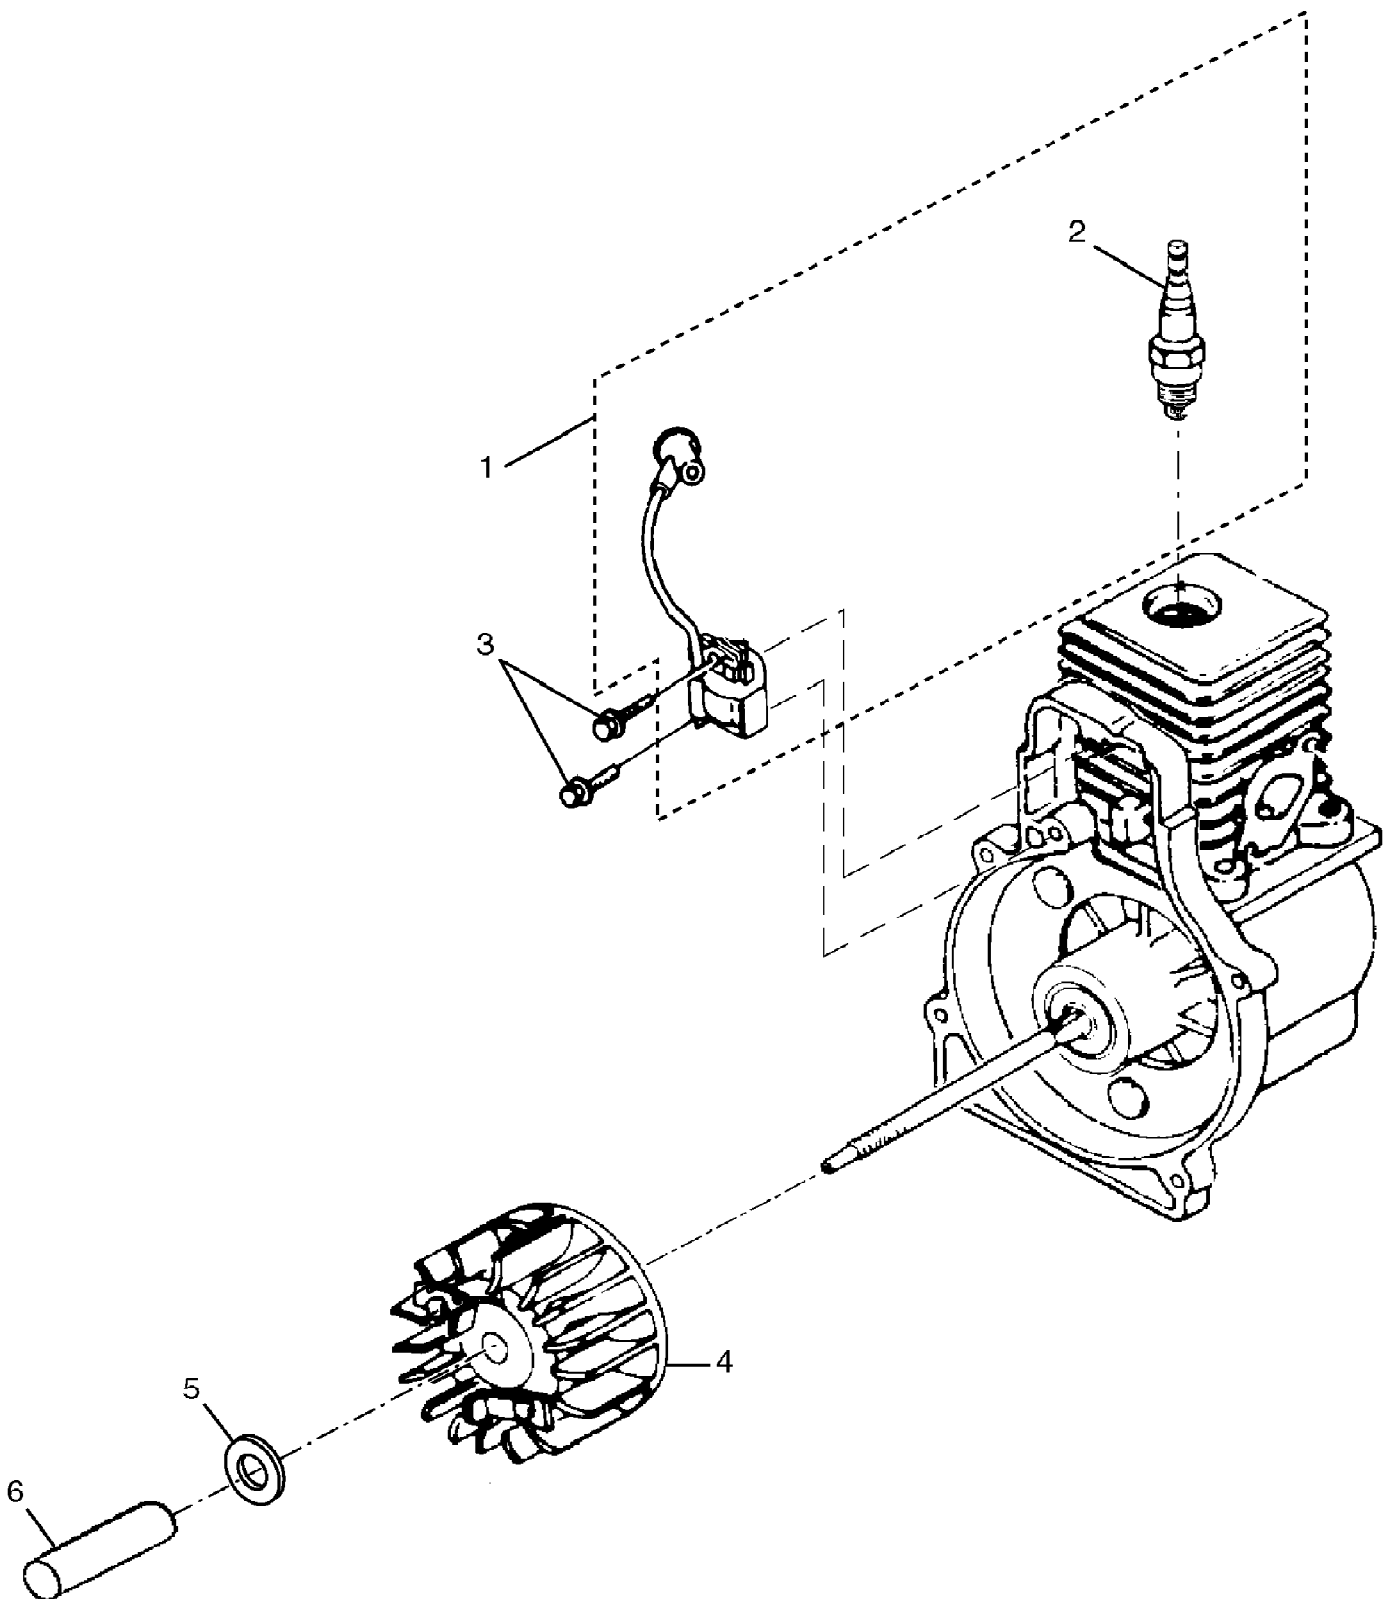

Blower UT-08120-B  
Carburetor And Fuel Tan

Page 2 of 12

Ref #	Part Number	Qty	S/P/F	Description
1	984907001	1	S/P	FUEL TANK KIT INCLUDES 1-3
2	A09116	1	S/P	FUEL TANK CAP
3	08684	1	S/P	HEAT SHIELD
4	98792	3	/P	RUBBER BUMPER
5	985232001	1	S	CARBURETOR KIT INCLUDES 5-7
6	985304001	1	/P	INLINE FUEL FITTING
7	0143912	1	S/P	RUBBER TUBBING (3 in)
8	983925001	1		CARBURETOR GASKET
9	00775A	1	S/P	HEAT DAM GASKET
10	04474	2	/P	SCREW (10-24 x 2-1/4 in Hex Hd) PURCHASE LOCALLY
11	98768A	1	/P	HEAT DAM
12	093221	2	S/P	SCREW (10-24 x 1110 in pan Hd) PURCHASE LOCALLY
13	985077001	1	S/P	FUEL FILTER KIT

Blower UT-08120-B  
Ignition And Rotor

Page 4 of 12

Ref #	Part Number	Qty	S/P/F	Description
1	985122001	1	S	IGNITION KIT WITH MODULE INCLUDES 1-2
2	PS02227	1	S/P	SPARK PLUG
3	82540	2	/P	SCREW (8-32 x 1 in. TORx pan Hd.) PURCHASE LOCALLY
4	986152001	1		ROTOR AND STARTER PAWLS
5	95479A	1	/P	FLAT WASHER
6	PS02566	1		FAN SPACER

Blower UT-08120-B  
Internal Engine

Page 6 of 12

Ref #	Part Number	Qty	S/P/F	Description
1	983928001	1		SHORT BLOCK (30cc) INCLUDES 2-6
2	985524002	1	/P	30cc CYLINDER
3	985259001	1	S/P	CYLINDER GASKET
4	PS02807	3	/P	SCREW (12-24 x 3/4 in. TOR x pan Hd.) PURCHASE LOCALLY
5	986119001	1		30cc PISTON ASSEMBLY
6	03179	2	/P	PISTON RING
7	PS02130	1	/P	CRANKCASE COVER
8	06443A	1	S/P	CRANKCASE GASKET
9	PS01565	4	/P	SCREW (10-24 x 9/16 in. pan Hd.) PURCHASE LOCALLY
10	82376	3	/P	SCREW (#8 x 1/2 in. pan Hd.) PURCHASE LOCALLY
11	82563	1	/P	SCREW (#10 x 3/4 in. TORx TRUSS Hd.) PURCHASE LOCALLY
12	PS06314	1	/P	SHROUD
13	983924001	1	/P	ZIP START DECAL