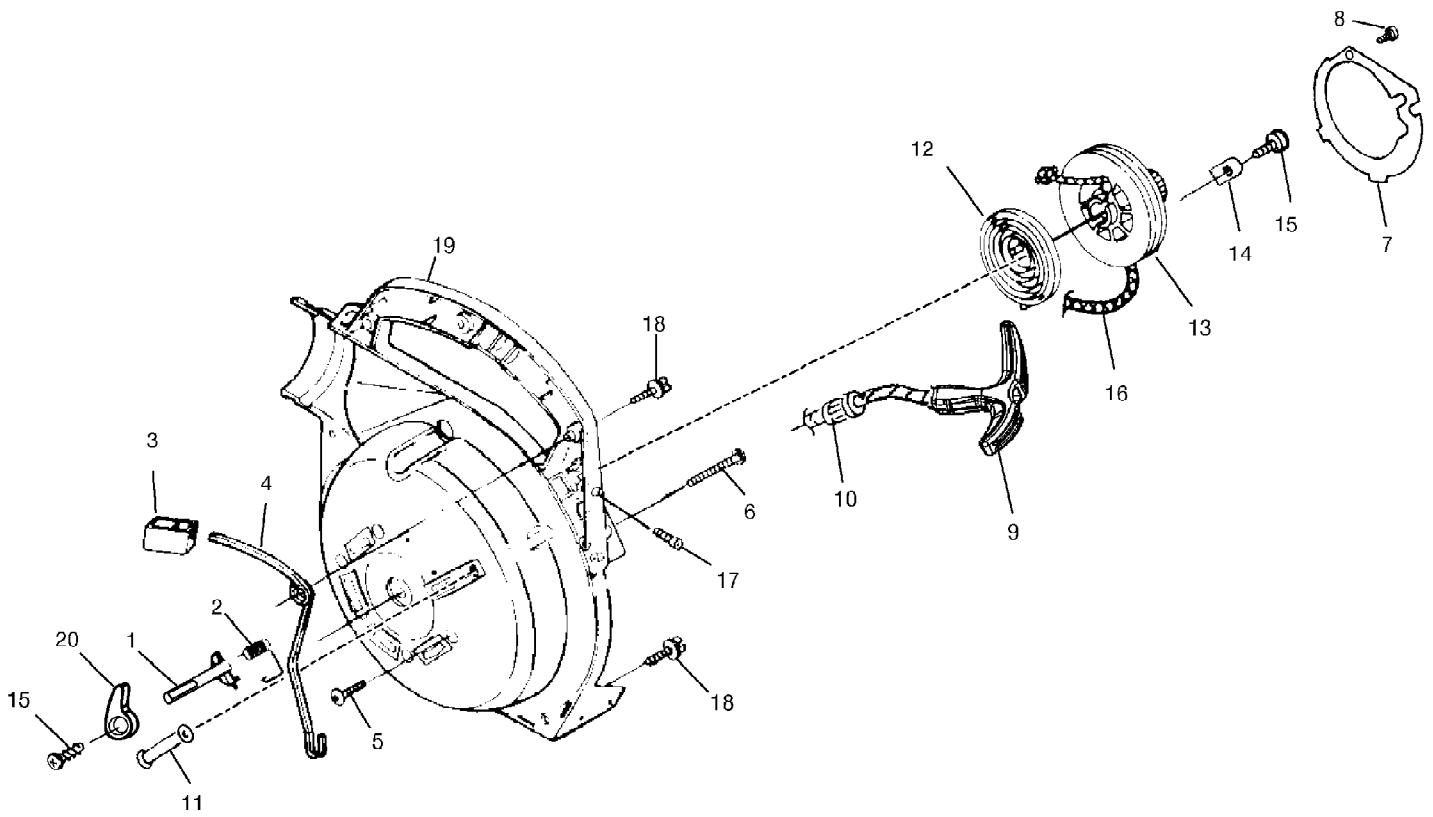

Blower UT-08120-B  
Internal Engine

Page 6 of 12

Ref #	Part Number	Qty	S/P/F	Description
1	983928001	1		SHORT BLOCK (30cc) INCLUDES 2-6
2	985524002	1	/P	30cc CYLINDER
3	985259001	1	S/P	CYLINDER GASKET
4	PS02807	3	/P	SCREW (12-24 x 3/4 in. TOR x pan Hd.) PURCHASE LOCALLY
5	986119001	1		30cc PISTON ASSEMBLY
6	03179	2	/P	PISTON RING
7	PS02130	1	/P	CRANKCASE COVER
8	06443A	1	S/P	CRANKCASE GASKET
9	PS01565	4	/P	SCREW (10-24 x 9/16 in. pan Hd.) PURCHASE LOCALLY
10	82376	3	/P	SCREW (#8 x 1/2 in. pan Hd.) PURCHASE LOCALLY
11	82563	1	/P	SCREW (#10 x 3/4 in. TORx TRUSS Hd.) PURCHASE LOCALLY
12	PS06314	1	/P	SHROUD
13	983924001	1	/P	ZIP START DECAL

Blower UT-08120-B  
Starter

Blower UT-08120-B  
Starter

Page 10 of 12

Ref #	Part Number	Qty	S/P/F	Description
1	983864001	1	/P	THROTTLE LATCH
2	00370	1	S/P	THROTTLE LATCH SPRING
3	00367	1	/P	THROTTLE TRIGGER
4	00369A	1	/P	THROTTLE LEVER
5	82538	4	/P	SCREW (10-24 x 3/4 in TRUSS Hd) PURCHASE LOCALLY
6	JA416903	1	/P	SCREW (10 x 1-5/8 in Hex Hd) PURCHASE LOCALLY
7	00374	1	/P	ROTOR PLATE
8	82528	1	/P	SCREW (#6 x 1 3/8) PURCHASE LOCALLY
9	5946702	1	S/P	STARTER GRIP (YELLOW)
10	969811A	1	/P	BUSHING STARTER
11	00364B	1	S/P	STARTER ROPE GUIDE
12	A98773A	1	S/P	SPRING AND CONTAINER
13	98770A	1	/P	STARTER PULLEY
14	98791	2	/P	RETAINING BRACKET
15	82541	3	/P	SCREW (10-24 x 1/2 in TORx TRUSS Hd) PURCHASE LOCALLY
16	9789901	1	/P	STARTER ROPE
17	PS82146	1	S/P	SCREW (8-32 x 5/8 in FIL Hd) PURCHASE LOCALLY
18	82563	5	/P	SCREW (10-14 x 3/4 in TORx TRUSS Hd) PURCHASE LOCALLY
19	PS03167	1		INNER VOLUTE HOUSING
20	983856001	1	/P	THROTTLE CONTROL KNOB