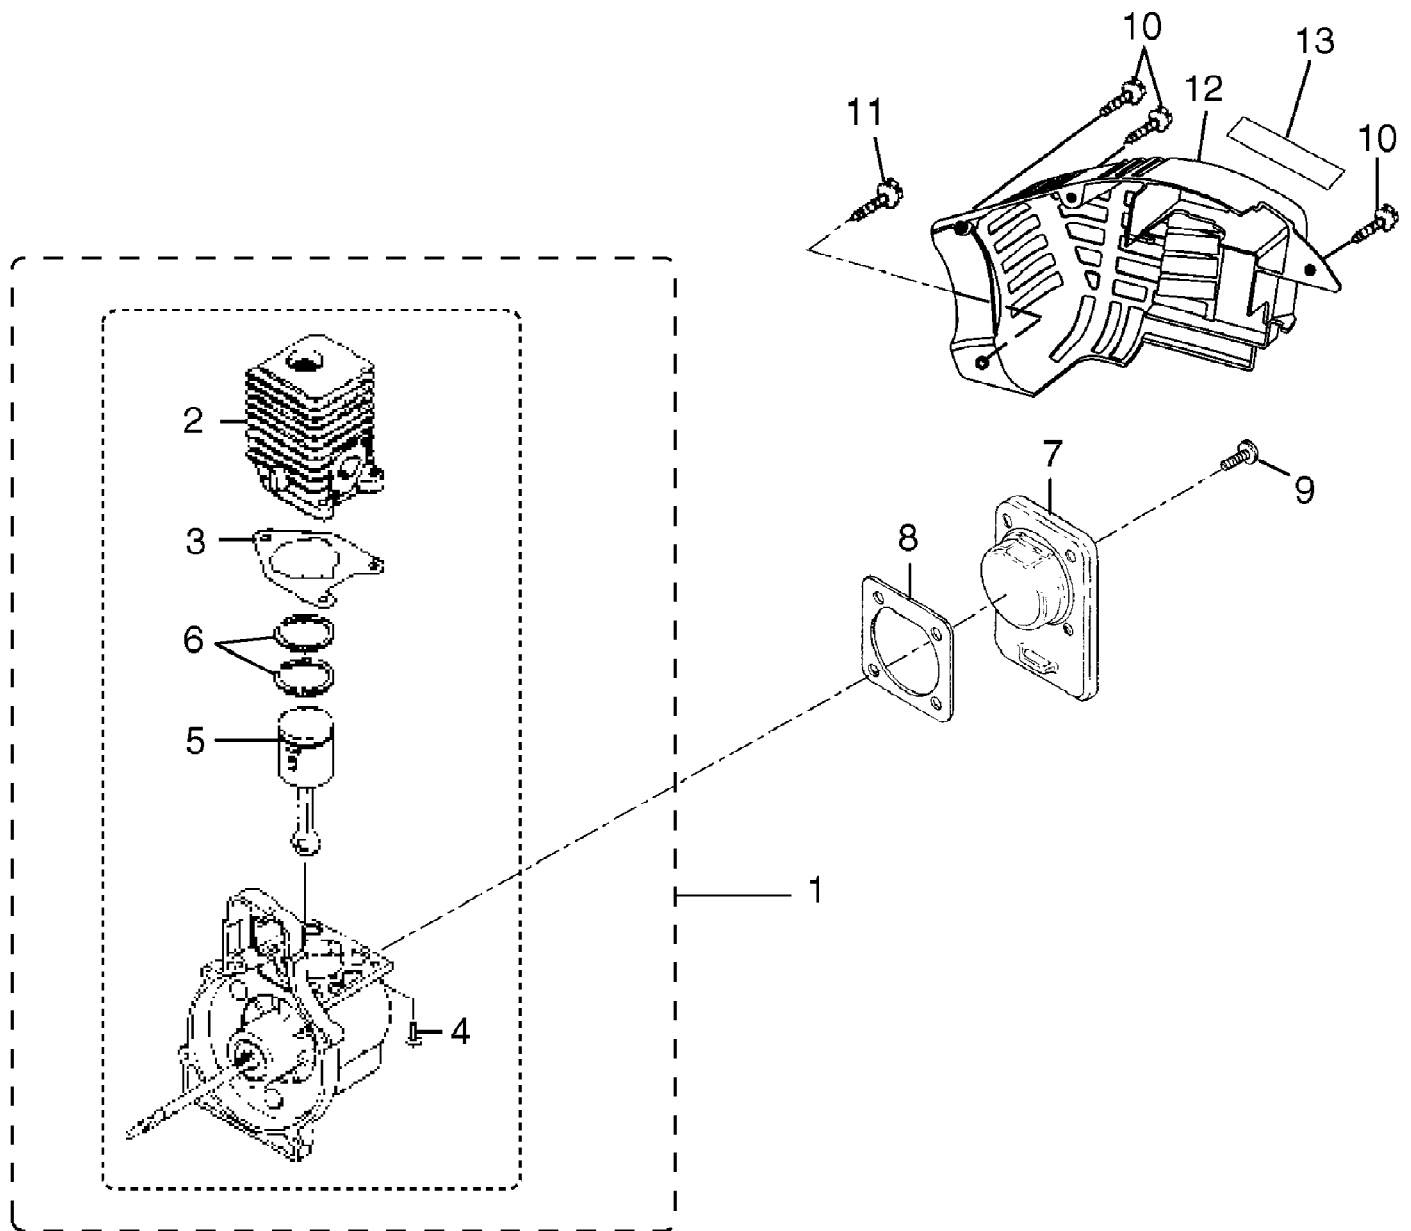

Blower UT-08120-B  
Carburetor And Fuel Tan

Page 2 of 12

Ref #	Part Number	Qty	S/P/F	Description
1	984907001	1	S/P	FUEL TANK KIT INCLUDES 1-3
2	A09116	1	S/P	FUEL TANK CAP
3	08684	1	S/P	HEAT SHIELD
4	98792	3	/P	RUBBER BUMPER
5	985232001	1	S	CARBURETOR KIT INCLUDES 5-7
6	985304001	1	/P	INLINE FUEL FITTING
7	0143912	1	S/P	RUBBER TUBBING (3 in)
8	983925001	1		CARBURETOR GASKET
9	00775A	1	S/P	HEAT DAM GASKET
10	04474	2	/P	SCREW (10-24 x 2-1/4 in Hex Hd) PURCHASE LOCALLY
11	98768A	1	/P	HEAT DAM
12	093221	2	S/P	SCREW (10-24 x 1110 in pan Hd) PURCHASE LOCALLY
13	985077001	1	S/P	FUEL FILTER KIT

Blower UT-08120-B  
Ignition And Rotor

Page 4 of 12

Ref #	Part Number	Qty	S/P/F	Description
1	985122001	1	S	IGNITION KIT WITH MODULE INCLUDES 1-2
2	PS02227	1	S/P	SPARK PLUG
3	82540	2	/P	SCREW (8-32 x 1 in. TORx pan Hd.) PURCHASE LOCALLY
4	986152001	1		ROTOR AND STARTER PAWLS
5	95479A	1	/P	FLAT WASHER
6	PS02566	1		FAN SPACER

Blower UT-08120-B  
Internal Engine

Page 6 of 12

Ref #	Part Number	Qty	S/P/F	Description
1	983928001	1		SHORT BLOCK (30cc) INCLUDES 2-6
2	985524002	1	/P	30cc CYLINDER
3	985259001	1	S/P	CYLINDER GASKET
4	PS02807	3	/P	SCREW (12-24 x 3/4 in. TOR x pan Hd.) PURCHASE LOCALLY
5	986119001	1		30cc PISTON ASSEMBLY
6	03179	2	/P	PISTON RING
7	PS02130	1	/P	CRANKCASE COVER
8	06443A	1	S/P	CRANKCASE GASKET
9	PS01565	4	/P	SCREW (10-24 x 9/16 in. pan Hd.) PURCHASE LOCALLY
10	82376	3	/P	SCREW (#8 x 1/2 in. pan Hd.) PURCHASE LOCALLY
11	82563	1	/P	SCREW (#10 x 3/4 in. TORx TRUSS Hd.) PURCHASE LOCALLY
12	PS06314	1	/P	SHROUD
13	983924001	1	/P	ZIP START DECAL