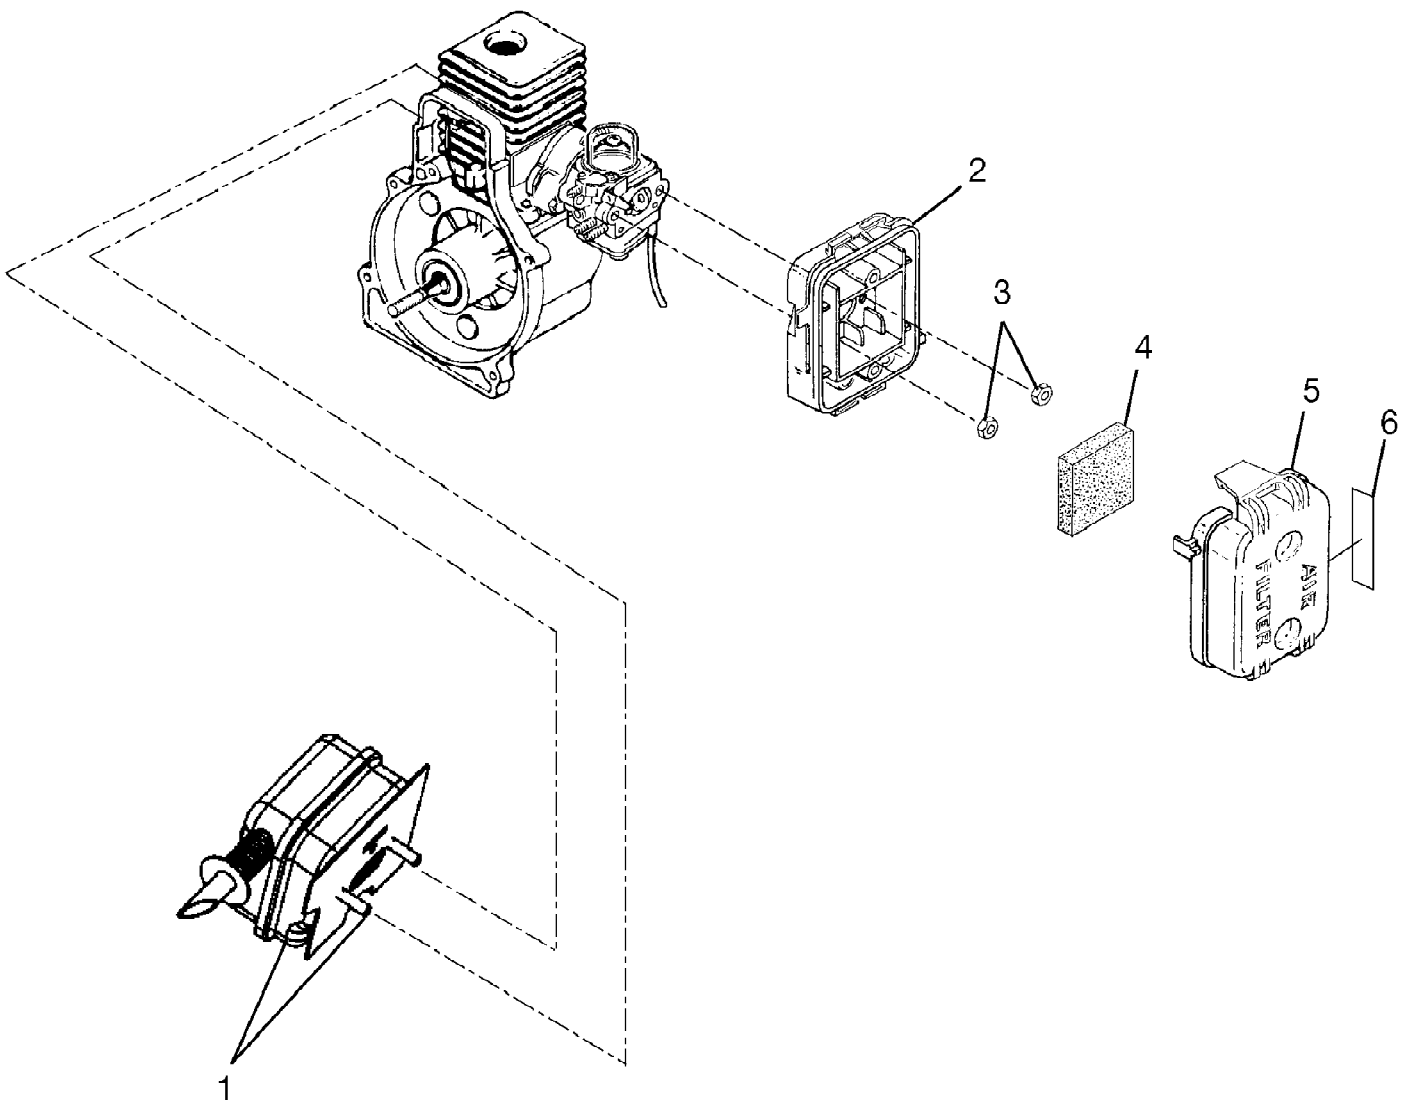

Blower UT-08120-B
Muffler And Air Cleaner

Blower UT-08120-B
Muffler And Air Cleaner

Page 8 of 12

Ref #	Part Number	Qty	S/P/F	Description
1	985912001	1	/P	MUFFLER COMPLETE (UT08120B)
2	09217	1	/P	AIR FILTER BOX
3	81208	2	/P	HEX NUT (10-24) PURCHASE LOCALLY
4	98760	1	/P	AIR FILTER
5	09218	1	/P	AIR FILTER COVER
6	983904001	1	/P	CHOKE DECAL