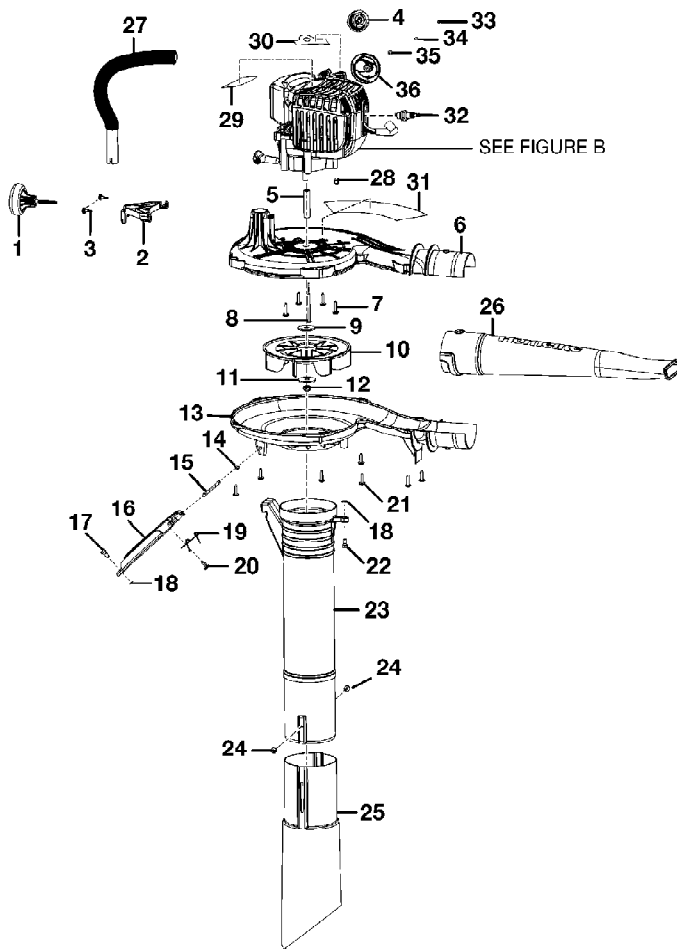

HOMELITE MIGHTYLITE 26cc BLOWER/VAC - MODEL NUMBERS UT08550, UT08951

Figure A

26cc Mightylite Blower/Vac UT-08951
Figure A

Page 2 of 4

Ref #	Part Number	Qty	S/P/F	Description
1	518593001	1		Handle Knob
2	518592001	1		Handle Adaptor
3	660970002	2		Screw (M4, special)
4	308680001	1		Fuel Cap Assembly
5	638091006	1		Spacer (55 mm)
6	518582001	1		Upper Volute
7	660674001	4	S	Screw (10-14 x 7/8 in.) Purchase locally
8	660970004	1		Screw (M4, special)
9	678126005	1		Washer
10	518581001	1		Fan
11	650016001	1	/P	Flat Washer
12	660730001	1	S	Hex Nut (3/8-24) Purchase locally
13	518571001	1		Lower Volute
14	678353001	1	S	E-Ring (4 mm)
15	678514001	1		Pin
16	518570001	1		Vacuum Door
17	660880002	1		Screw (1/4-20, special)
18	650027001	2		E-Ring
19	678513001	1		Torsion Spring
20	660618001	1	S	Screw (10-14 x 1/2 in.) Purchase locally
21	660629001	7	S	Screw (10-14 x 3/4 in., Torx T.F.) Purchase locally
22	660880001	1		Screw (1/4-20, special)
23	580807001	1		Upper Vacuum Tube
24	660621001	2	S	Screw (10-24 x 1/2 in., Truss Head Slotted Torx) Purchase locally
25	580808001	1		Lower Vacuum Tube
26	580843001	1		Blower Tube
27	901204001	1		Foam Grip and Handle Assembly
28	678190002	1		Hex Nut (1/4-20) Purchase locally
29	940755003	1		Logo Label
30	940647012	1		Choke Label
31	940734015	1		Starting Label
32	870174001	1	/P	Spark Plug (Champion RCJ6Y); Purchase locally
33	678435001	1		Lock Nut (M4) Purchase locally
34	678434002	1		Wavy Washer (M4) Purchase locally
35	678434001	1		Washer (M4) Purchase locally
36	518496001	1		Choke Dial Cover
	987000050	1		Operator's Manual (960704001)