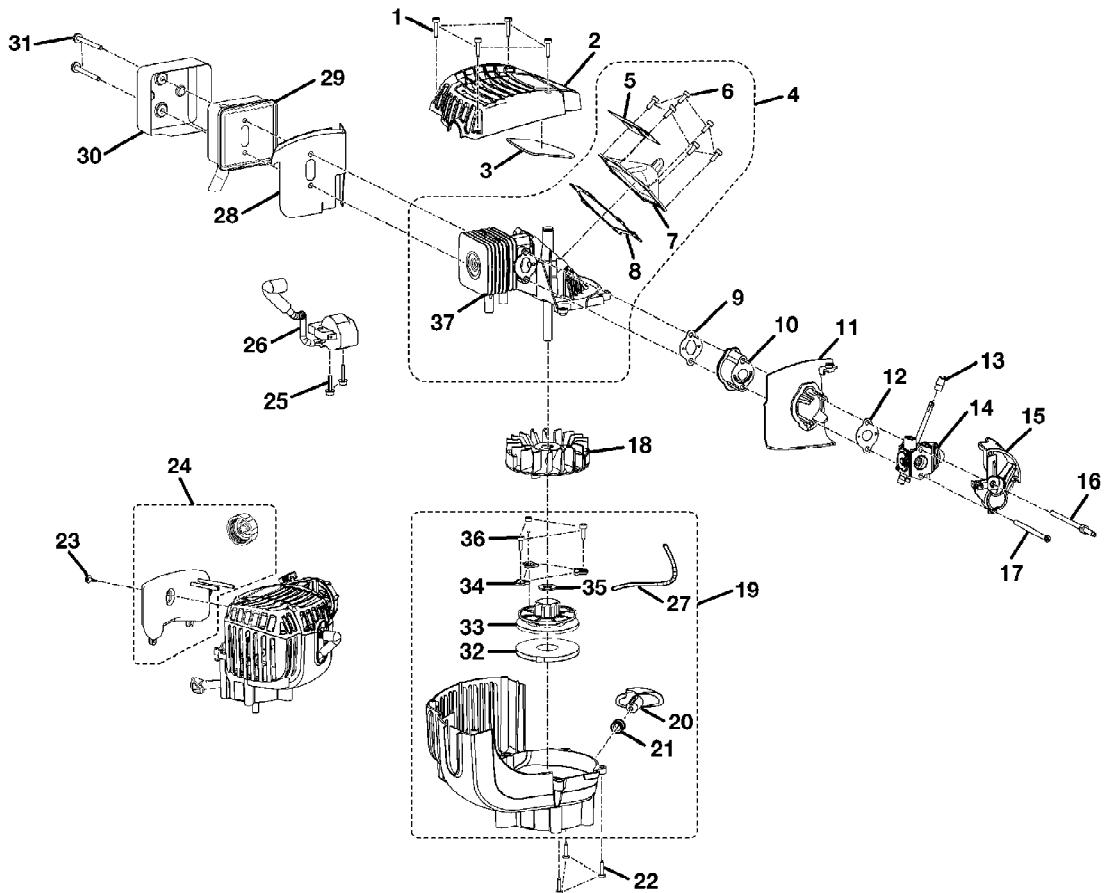

HOMELITE MIGHTYLITE 26cc BLOWER/VAC - MODEL NUMBERS UT08550, UT08951

Figure B

26cc Mightylite Blower/Vac UT-08951
Figure B

Page 4 of 4

Ref #	Part Number	Qty	S/P/F	Description
1	660466001	4		Screw (M4 x 18 mm) Purchase locally
2	518535001	1		Upper Housing
3	900951006	1		Heat Shield Gasket
4	309960001	1	/P	Short Block Assembly Inc key nos 5-8 and 37
5	638442003	1		Cylinder Heat Shield
6	660925003	6		Screw (M4 x 12 mm) Purchase locally
7	638337001	1		Crankcase Cover
8	901550001	1		Crankcase Cover Gasket
9	901551001	1		Intake Gasket
10	518497001	1		Heat Dam
11	518690001	1		Baffle Plate
12	901552001	1		Carburetor Gasket
13	518709001	1		Throttle Lever
14	308028007	1		Carburetor
15	518532001	1		Air Box Base
16	660453001	1		Hex Bolt (Double Sided)
17	660454001	1		Screw (M5 x 70 mm) Purchase locally
18	308674001	1		Flywheel Assembly
19	308889001	1		Lower Housing with Starter Assembly Inc key nos 20-21, 27 and 32-36
20	518502001	1		Starter Grip
21	638088002	1		Eyelet
22	660970001	3		Screw (M4 x 16 mm) Purchase locally
23	660970002	1		Screw (M4, special)
24	308675004	1		Fuel Tank with Cap Assembly
25	660968001	2		Screw (M4 x 19 mm) Purchase locally
26	850108001	1		Ignition Module
27	900849002	1	/P	Starter Rope
28	901452003	1		Muffler Gasket
29	308990007	1		Muffler Assembly
30	638442002	1		Heat Shield
31	660638003	2	S	Screw (10-24 x 2-3/16 in.) Purchase locally
32	638033001	1	/P	Spring & Container Assembly
33	518501001	1		Starter Pulley
34	638389001	3		Pulley Retainer
35	650017001	1	S	Flat Washer
36	660967001	3		Screw (M4 x 14 mm) Purchase locally
37	640098001	1	S/P	Cylinder