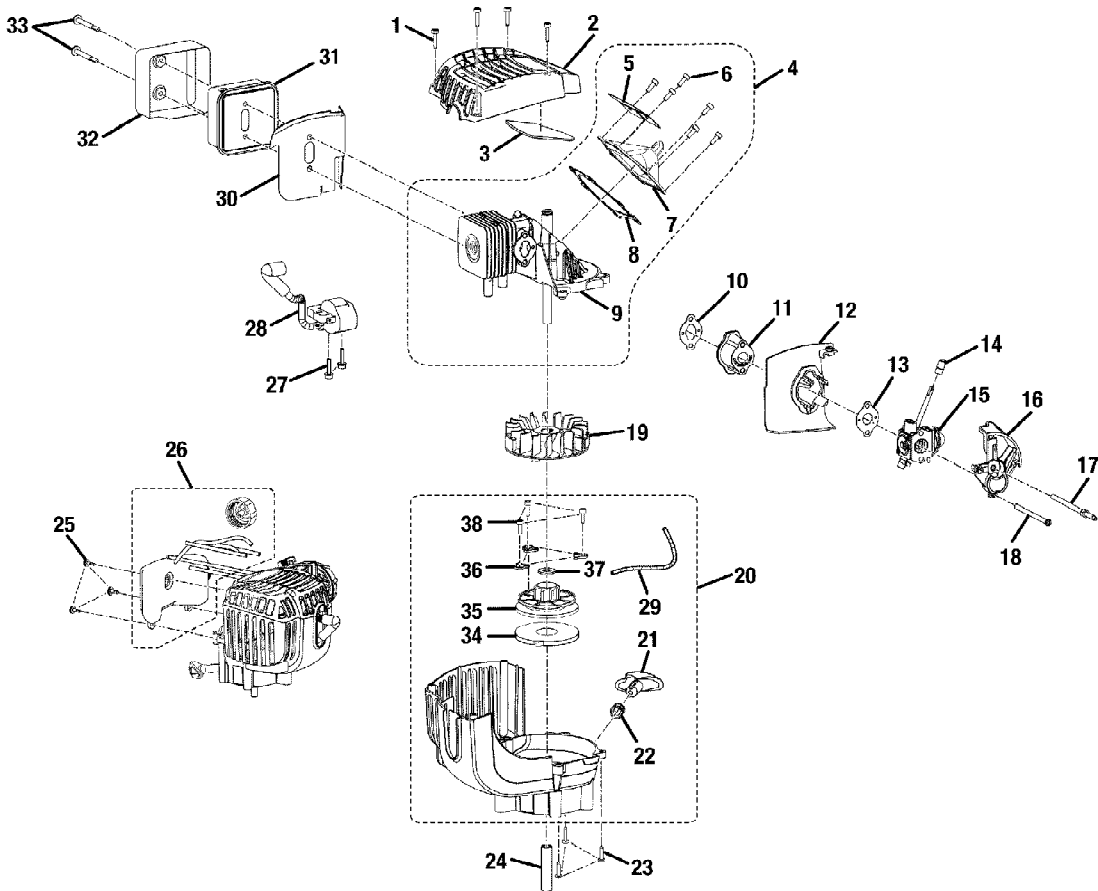

HOMELITE 26cc MIGHTYLITE BLOWER – MODEL NUMBERS UT08520, UT08921

Figure B

26cc Mightylite Blower UT-08921
Figure B

Page 4 of 4

Ref #	Part Number	Qty	S/P/F	Description
1	660466001	4		Screw (M4 x 18 mm) Purchase locally
2	518535001	1		Upper Housing
3	900951006	1		Heat Shield Gasket
4	309960001	1	/P	Short Block Assembly
5	638442003	1		Cylinder Heat Shield
6	660925003	6		Screw (M4 x 12 mm) Purchase locally
7	638337001	1		Crankcase Cover
8	901550001	1		Crankcase Cover Gasket
9	640099001	1	S	Cylinder
10	901551001	1		Intake Gasket
11	518497001	1		Heat Dam
12	518690001	1		Baffle Plate
13	901552001	1		Carburetor Gasket
14	518709001	1		Throttle Lever
15	308028007	1		Carburetor
16	518532001	1		Air Box Base
17	660453001	1		Double Sided Hex Bolt
18	660454001	1		Screw (M5 x 70 mm) Purchase locally
19	308674001	1		Flywheel Assembly
20	308889001	1		Lower Housing with Starter Assembly
21	518502001	1		Starter Grip
22	638088002	1		Eyelet
23	660970001	3		Screw (M4 x 16 mm) Purchase locally
24	638091006	1		Crankshaft Spacer
25	660970002	3		Screw (M4 x 10 mm Shoulder) Purchase locally
26	308675002	1		Fuel Tank with Cap Assembly
27	660968001	2		Screw (M4 x 9 mm) Purchase locally
28	850108001	1		Ignition Module
29	900849002	1	/P	Starter Rope
30	901452003	1		Gasket Muffler
31	308990003	1		Muffler Assembly
32	638442002	1		Heat Shield
33	660638003	2	S	Screw (M4 x 18 mm) Purchase locally
34	638033001	1	/P	Spring & Container Assembly
35	518501001	1		Starter Pulley
36	638389001	3		Pulley Retainer
37	650017001	1	S	Flat Washer
38	660967001	3		Screw (M4 x 14 mm) Purchase locally