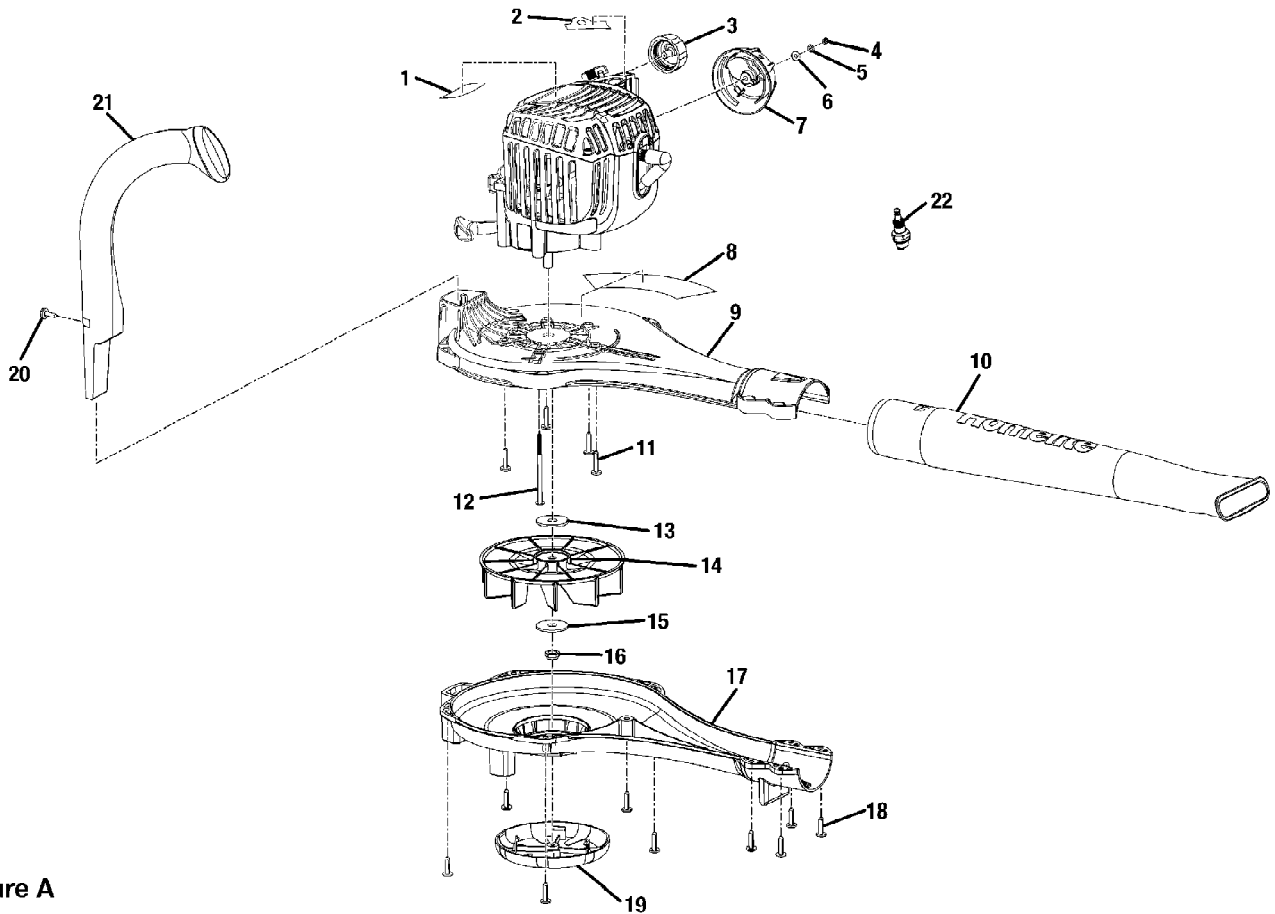

HOMELITE 26cc MIGHTYLITE BLOWER - MODEL NUMBERS UT08520, UT08921

Figure A

26cc Mightylite Blower UT-08921
Figure A

Page 2 of 4

Ref #	Part Number	Qty	S/P/F	Description
1	940752001	1		Logo Label
2	940647012	1		Choke Label
3	308680001	1		Fuel Cap
4	678435001	1		Nylon Nut (M5) Purchase locally
5	678434002	1		Wavy Washer (M5) Purchase locally
6	678434001	1		Washer (M5) Purchase locally
7	518496001	1		Choke Dial Cover
8	940734015	1		Starting Label
9	518538001	1		Top Volute
10	518540001	1		Upper Nozzle
11	660674001	4	S	Screw (10-14 x 7/8 in.) Purchase locally
12	660970004	1		Screw (M4 x 77.5 mm) Purchase locally
13	678126005	1		Washer
14	518265002	1		Fan
15	650016001	1	/P	Washer
16	660730001	1	S	Nylon Hex Nut (3/8-24) Purchase locally
17	518539001	1		Bottom Volute
18	660629001	9	S	Screw (10-14 x 3/4 in.) Purchase locally
19	518543001	1		Volute Plate
20	660621001	1	S	Screw (10-14 x 1/2 in.) Purchase locally
21	518537001	1		Handle
22	870174001	1	/P	Spark Plug (Champion RCJ6Y); Purchase locally
	987000046	1		Operator's Manual (960477001)