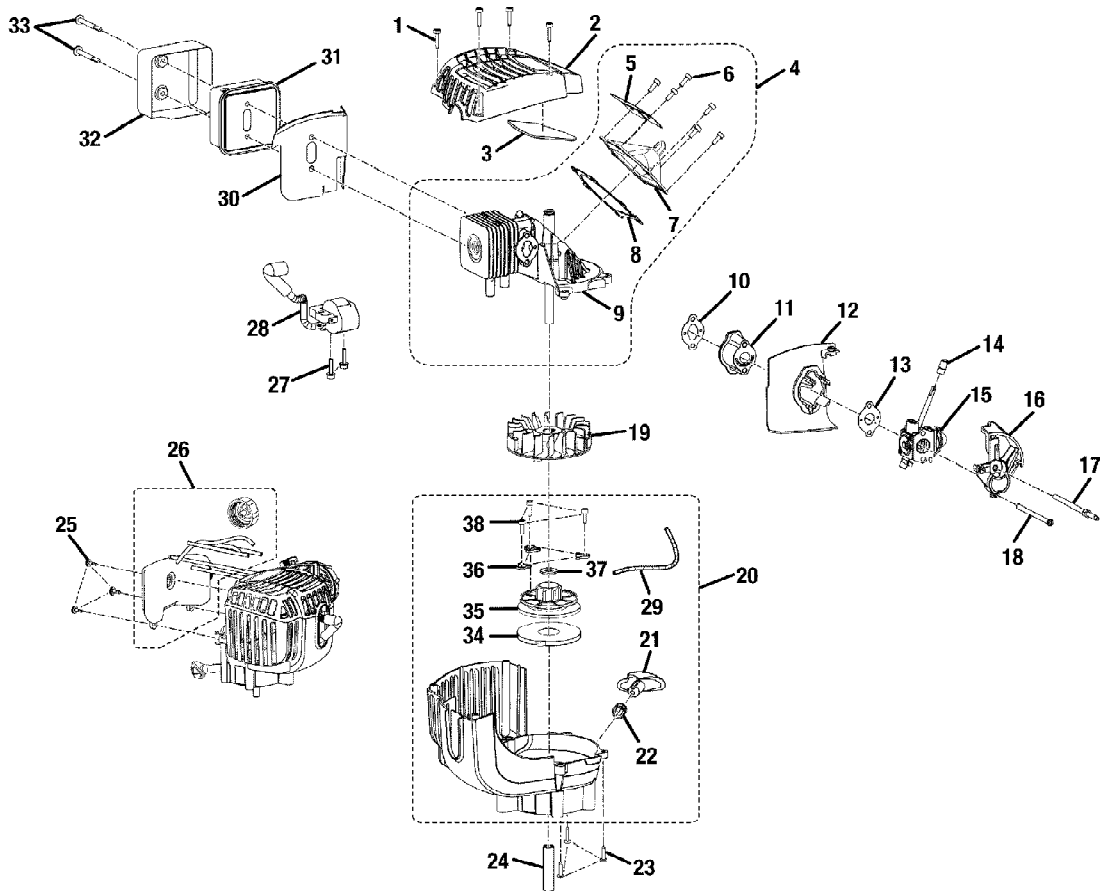

HOMELITE 26cc MIGHTYLITE BLOWER – MODEL NUMBERS UT08520, UT08921

Figure B

26cc MightyLite Blower UT-08520
Figure B

Page 4 of 4

Ref #	Part Number	Qty	S/P/F	Description
1	660466001	4		Screw (M4 x 18 mm) Purchase locally
2	518535001	1		Upper Housing
3	900951006	1		Heat Shield Gasket
4	309960001	1	/P	Short Block Assembly
5	638442003	1		Cylinder Heat Shield
6	660925003	6		Screw (M4 x 12 mm) Purchase locally
7	638337001	1		Crankcase Cover
8	901550001	1		Crankcase Cover Gasket
9	640099001	1	S	Cylinder
10	901551001	1		Intake Gasket
11	518497001	1		Heat Dam
12	518690001	1		Baffle Plate
13	901552001	1		Carburetor Gasket
14	518709001	1		Throttle Lever
15	308028007	1		Carburetor
16	518532001	1		Air Box Base
17	660453001	1		Double Sided Hex Bolt
18	660454001	1		Screw (M5 x 70 mm) Purchase locally
19	308674001	1		Flywheel Assembly
20	308889001	1		Lower Housing with Starter Assembly
21	518502001	1		Starter Grip
22	638088002	1		Eyelet
23	660970001	3		Screw (M4 x 16 mm) Purchase locally
24	638091006	1		Crankshaft Spacer
25	660970002	3		Screw (M4 x 10 mm Shoulder) Purchase locally
26	308675002	1		Fuel Tank with Cap Assembly
27	660968001	2		Screw (M4 x 9 mm) Purchase locally
28	850108001	1		Ignition Module
29	900849002	1	/P	Starter Rope
30	901452003	1		Gasket Muffler
31	308990003	1		Muffler Assembly
32	638442002	1		Heat Shield
33	660638003	2	S	Screw (M4 x 18 mm) Purchase locally
34	638033001	1	/P	Spring & Container Assembly
35	518501001	1		Starter Pulley
36	638389001	3		Pulley Retainer
37	650017001	1	S	Flat Washer
38	660967001	3		Screw (M4 x 14 mm) Purchase locally