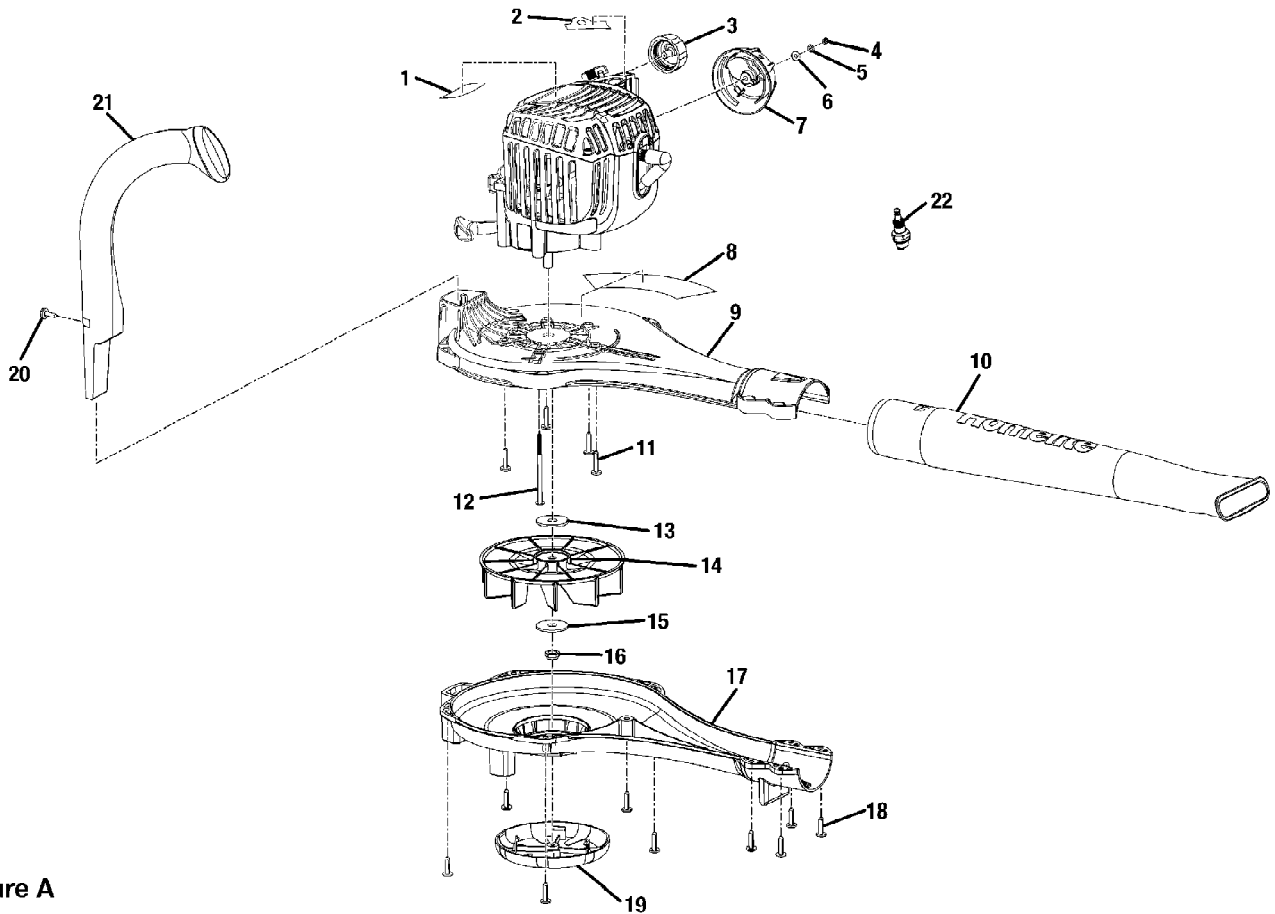

HOMELITE 26cc MIGHTYLITE BLOWER - MODEL NUMBERS UT08520, UT08921

Figure A

26cc Mightylite Blower UT-08520
Figure A

Page 2 of 4

Ref #	Part Number	Qty	S/P/F	Description
1	940752001	1		Logo Label
2	940647012	1		Choke Label
3	308680001	1		Fuel Cap
4	678435001	1		Nylon Nut (M5) Purchase locally
5	678434002	1		Wavy Washer (M5) Purchase locally
6	678434001	1		Washer (M5) Purchase locally
7	518496001	1		Choke Dial Cover
8	940734015	1		Starting Label
9	518538001	1		Top Volute
10	518540001	1		Upper Nozzle
11	660674001	4	S	Screw (10-14 x 7/8 in.) Purchase locally
12	660970004	1		Screw (M4 x 77.5 mm) Purchase locally
13	678126005	1		Washer
14	518265002	1		Fan
15	650016001	1	/P	Washer
16	660730001	1	S	Nylon Hex Nut (3/8-24) Purchase locally
17	518539001	1		Bottom Volute
18	660629001	9	S	Screw (10-14 x 3/4 in.) Purchase locally
19	518543001	1		Volute Plate
20	660621001	1	S	Screw (10-14 x 1/2 in.) Purchase locally
21	518537001	1		Handle
22	870174001	1	/P	Spark Plug (Champion RCJ6Y); Purchase locally
	987000046	1		Operator's Manual (960477001)