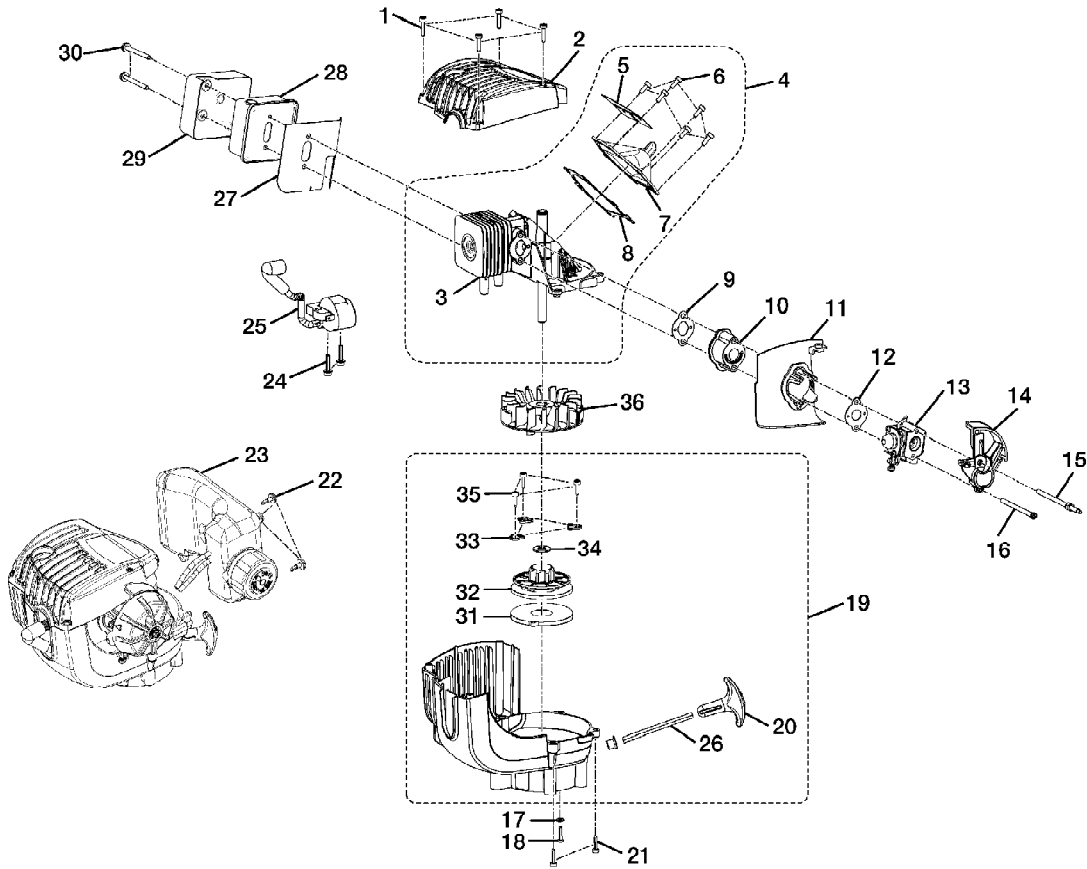

HOMELITE 26cc MIGHTYLITE BACKPACK BLOWER – MODEL NUMBERS UT08580, UT08981

Figure B

Ref #	Part Number	Qty	S/P/F	Description
1	660466001	4		Screw (M4 x 18 mm) Purchase locally
2	518588001	1		Upper Housing
3	640098001	1	S/P	Cylinder
4	309960001	1	/P	Short Block Assembly Inc Key Nos 3 and 5-8
5	638442003	1		Cylinder Heat Shield
6	660925003	6		Screw (M4 x 12 mm) Purchase locally
7	638337001	1		Crankcase Cover
8	901550001	1		Crankcase Cover Gasket
9	901551001	1		Intake Gasket
10	518497001	1		Heat Dam
11	518690001	1		Baffle Plate
12	901552001	1		Carburetor Gasket
13	308054001	1		Carburetor
14	518498001	1		Air Box Base
15	660453001	1		Hex Bolt (Double Sided)
16	660454001	1		Screw (M5 x 70 mm) Purchase locally
17	690969001	1		Flat Washer
18	660970003	1		Screw
19	308889002	1		Lower Housing with Starter Assembly Inc Key Nos 20, 26 and 31-35
20	518502001	1		Starter Grip
21	660970001	2		Screw (M4 x 16 mm) Purchase locally
22	660970002	3		Screw (M4, Special)
23	308675011	1		Fuel Tank with Cap Assembly
24	660968001	2		Screw (M4 x 19 mm) Purchase locally
25	850108001	1		Ignition Module
26	900849002	1	/P	Starter Rope
27	901452003	1		Muffler Gasket
28	308990001	1		Muffler Assembly
29	638442001	1		Heat Shield
30	660638003	2	S	Screw (10-24) Purchase locally
31	638033001	1	/P	Spring & Container Assembly
32	518501001	1		Starter Pulley
33	638389001	3		Pulley Retainer
34	650017001	1	S	Flat Washer
35	660967001	3		Screw (M4 x 14 mm) Purchase locally
36	308674001	1		Flywheel Assembly