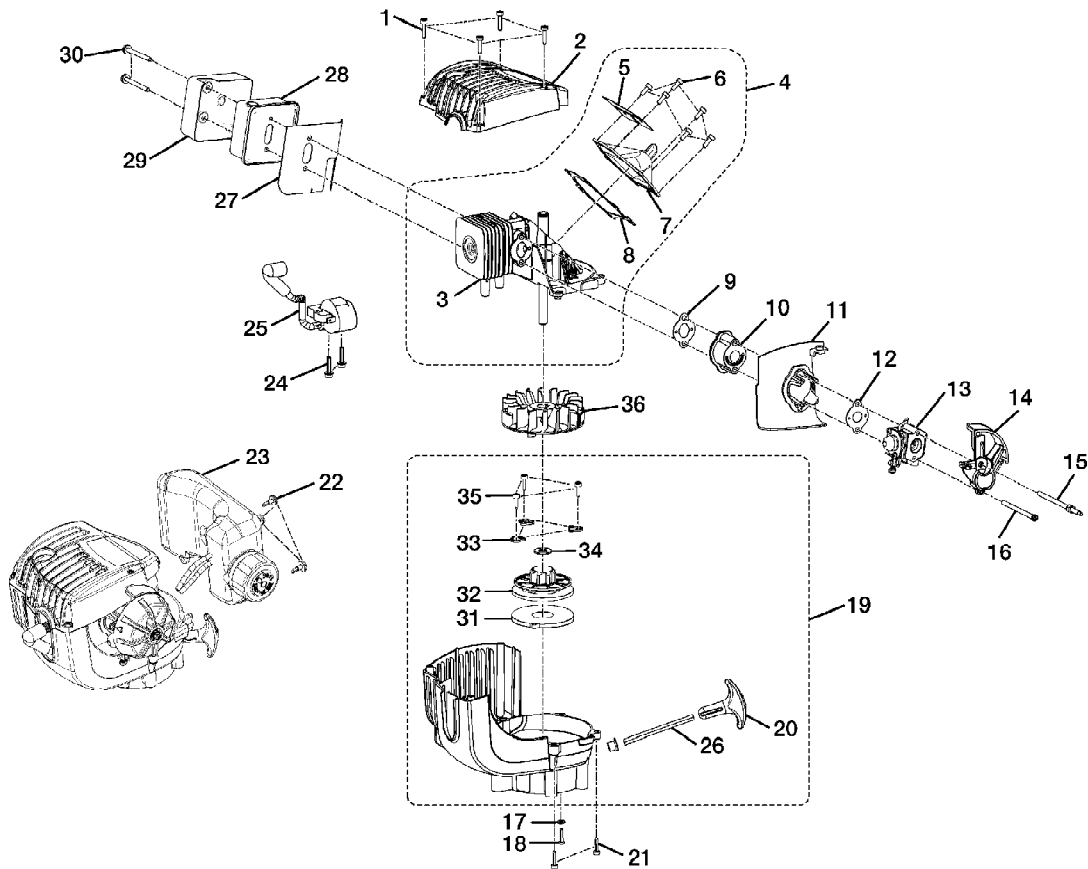

HOMELITE 26cc MIGHTYLITE BACKPACK BLOWER – MODEL NUMBERS UT08580, UT08981

Figure B

Ref #	Part Number	Qty	S/P/F	Description
1	660466001	4		Screw (M4 x 18 mm) Purchase locally
2	518588001	1		Upper Housing
3	640098001	1	S/P	Cylinder
4	309960001	1	/P	Short Block Assembly Inc Key Nos 3 and 5-8
5	638442003	1		Cylinder Heat Shield
6	660925003	6		Screw (M4 x 12 mm) Purchase locally
7	638337001	1		Crankcase Cover
8	901550001	1		Crankcase Cover Gasket
9	901551001	1		Intake Gasket
10	518497001	1		Heat Dam
11	518690001	1		Baffle Plate
12	901552001	1		Carburetor Gasket
13	308054001	1		Carburetor
14	518498001	1		Air Box Base
15	660453001	1		Hex Bolt (Double Sided)
16	660454001	1		Screw (M5 x 70 mm) Purchase locally
17	690969001	1		Flat Washer
18	660970003	1		Screw
19	308889002	1		Lower Housing with Starter Assembly Inc Key Nos 20, 26 and 31-35
20	518502001	1		Starter Grip
21	660970001	2		Screw (M4 x 16 mm) Purchase locally
22	660970002	3		Screw (M4, Special)
23	308675011	1		Fuel Tank with Cap Assembly
24	660968001	2		Screw (M4 x 19 mm) Purchase locally
25	850108001	1		Ignition Module
26	900849002	1	/P	Starter Rope
27	901452003	1		Muffler Gasket
28	308990001	1		Muffler Assembly
29	638442001	1		Heat Shield
30	660638003	2	S	Screw (10-24) Purchase locally
31	638033001	1	/P	Spring & Container Assembly
32	518501001	1		Starter Pulley
33	638389001	3		Pulley Retainer
34	650017001	1	S	Flat Washer
35	660967001	3		Screw (M4 x 14 mm) Purchase locally
36	308674001	1		Flywheel Assembly