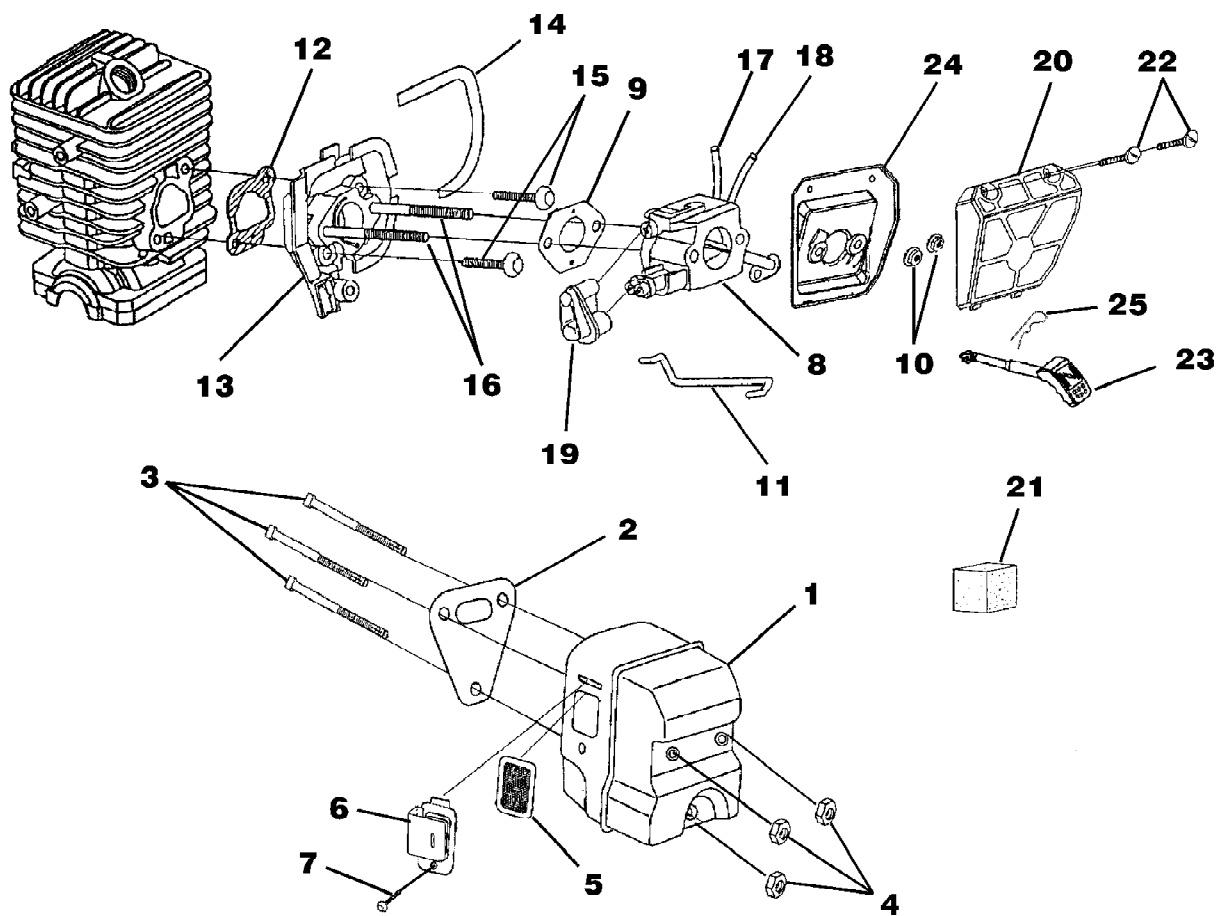

No
Diagram
Available

Parts List
Only

Ref #	Part Number	Qty	S/P/F	Description
	PT12371MD	1		Guide Bar 12" (Power Tip) (3/8")
	H1N7245AH	1		Chain 12" (3/8")
	PT14371MD	1	/P	Guide Bar 14" (Power Tip) (3/8")
	H1N7252AH	1	S	Chain 14" (3/8")
	PT16371MD	1	/P	Guide Bar 16" (Power Tip) (3/8")
	H1N7256AH	1	S	Chain 16" (3/8")
	PT18371MD	1	/P	Guide Bar 18" (Power Tip) (3/8")
	H1N7262AH	1	S	Chain 18" (3/8")
	PS24823	1	/P	Sealant Silicon
	UP06561	1	S/P	Rubber tubing (10')
	09207	1	/P	Wrench - Combination
	18416	1		Digital Tachometer
	18453	1	/P	Grease, Multi-purpose
	94194	1	/P	Compression Tester
	UP07160	1	S/P	Bit, Torx T27
	UP04562	1	S/P	Carry Case
	UP06732	1	S/P	Bumper Spike Kit

Ref #	Part Number	Qty	S/P/F	Description
1	UP06568	1	S/P	Hand Guard Kit Includes item 2
2	UP03898	1	S	Screw-Thd. form. (#8-14 x .625)
3	UP04202	1	S	Pivot, L.H.
4	UP04201	1	S	Pivot, R.H.
5	UP04240	1	S	Screw, Hex Socket Hd. (8-32 x 5/8") Torque Specs 25-35 In/Lbs; 2.8-3.9 Nm; Required Loctite 242 Blue
6	UP04180	2	S	Guide Bar Bolt
	UP06966	1	S/P	Guide Bar Adjusting Kit Includes items 7-11
7	UP04206	1	S/P	Plate, Guide Bar
8	UP04085	1	S/P	Plate, Guide Bar
9	UP04187	1	S	Screw, Guide Bar Adjusting
10	UP04186	1	S	Pin, Guide Bar Adjusting
11	UP04056	1	S	Ring, Retaining
12	UP04082	1	S	Screw, Thread Form., Plastite (6-19 x 1/2") Torque Specs 8-18 In/Lbs; 0.9-2.0 Nm
13	UP04182	1	S	Thrust Washer
14	UP06727	1	S/P	Clutch & Hardware Torque Specs 130-180 In/Lbs; 14.7-20.3 Nm
15	UP06967	1	S	Sprocket, Drum (3/8 Pitch) Includes items 16-18
16	UP04175	1	S	Bearing, Needle
17	UP04179	1	S/P	Washer, Cupped
18	UP04228	1	S/P	Ring, Retaining
19	UP06975	1	S/P	Drive Case Cover Includes items 20-21
20	UP04088	1	S	Stop, Chain
21	UP03900	1	S/P	Screw, Thread Form., Plastite (10-14 x 3/4") Torque Specs 30-50 In/Lbs; 3.4-5.6 Nm
22	UP04058	2	S	Nut, Hex Torque Specs Hand Tight