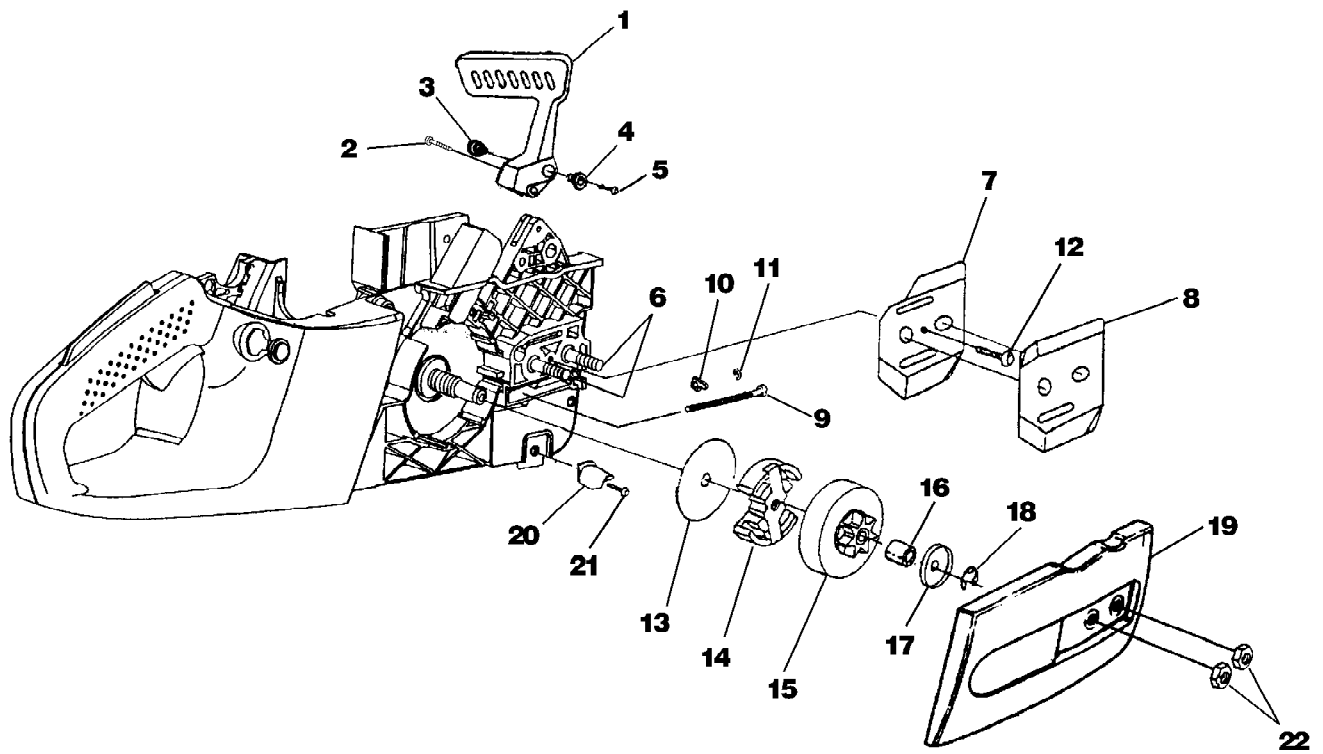

No
Diagram
Available

Parts List
Only

Ref #	Part Number	Qty	S/P/F	Description
	PT12371MD	1		Guide Bar 12" (Power Tip) (3/8")
	H1N7245AH	1		Chain 12" (3/8")
	PT14371MD	1	/P	Guide Bar 14" (Power Tip) (3/8")
	H1N7252AH	1	S	Chain 14" (3/8")
	PT16371MD	1	/P	Guide Bar 16" (Power Tip) (3/8")
	H1N7256AH	1	S	Chain 16" (3/8")
	PT18371MD	1	/P	Guide Bar 18" (Power Tip) (3/8")
	H1N7262AH	1	S	Chain 18" (3/8")
	PS24823	1	/P	Sealant Silicon
	UP06561	1	S/P	Rubber tubing (10')
	09207	1	/P	Wrench - Combination
	18416	1		Digital Tachometer
	18453	1	/P	Grease, Multi-purpose
	94194	1	/P	Compression Tester
	UP07160	1	S/P	Bit, Torx T27
	UP04562	1	S/P	Carry Case
	UP06732	1	S/P	Bumper Spike Kit

Ref #	Part Number	Qty	S/P/F	Description
1	UP06568	1	S/P	Hand Guard Kit Includes item 2
2	UP03898	1	S	Screw-Thd. form. (#8-14 x .625)
3	UP04202	1	S	Pivot, L.H.
4	UP04201	1	S	Pivot, R.H.
5	UP04240	1	S	Screw, Hex Socket Hd. (8-32 x 5/8") Torque Specs 25-35 In/Lbs; 2.8-3.9 Nm; Required Loctite 242 Blue
6	UP04180	2	S	Guide Bar Bolt
	UP06966	1	S/P	Guide Bar Adjusting Kit Includes items 7-11
7	UP04206	1	S/P	Plate, Guide Bar
8	UP04085	1	S/P	Plate, Guide Bar
9	UP04187	1	S	Screw, Guide Bar Adjusting
10	UP04186	1	S	Pin, Guide Bar Adjusting
11	UP04056	1	S	Ring, Retaining
12	UP04082	1	S	Screw, Thread Form., Plastite (6-19 x 1/2") Torque Specs 8-18 In/Lbs; 0.9-2.0 Nm
13	UP04182	1	S	Thrust Washer
14	UP06727	1	S/P	Clutch & Hardware Torque Specs 130-180 In/Lbs; 14.7-20.3 Nm
15	UP06967	1	S	Sprocket, Drum (3/8 Pitch) Includes items 16-18
16	UP04175	1	S	Bearing, Needle
17	UP04179	1	S/P	Washer, Cupped
18	UP04228	1	S/P	Ring, Retaining
19	UP06975	1	S/P	Drive Case Cover Includes items 20-21
20	UP04088	1	S	Stop, Chain
21	UP03900	1	S/P	Screw, Thread Form., Plastite (10-14 x 3/4") Torque Specs 30-50 In/Lbs; 3.4-5.6 Nm
22	UP04058	2	S	Nut, Hex Torque Specs Hand Tight