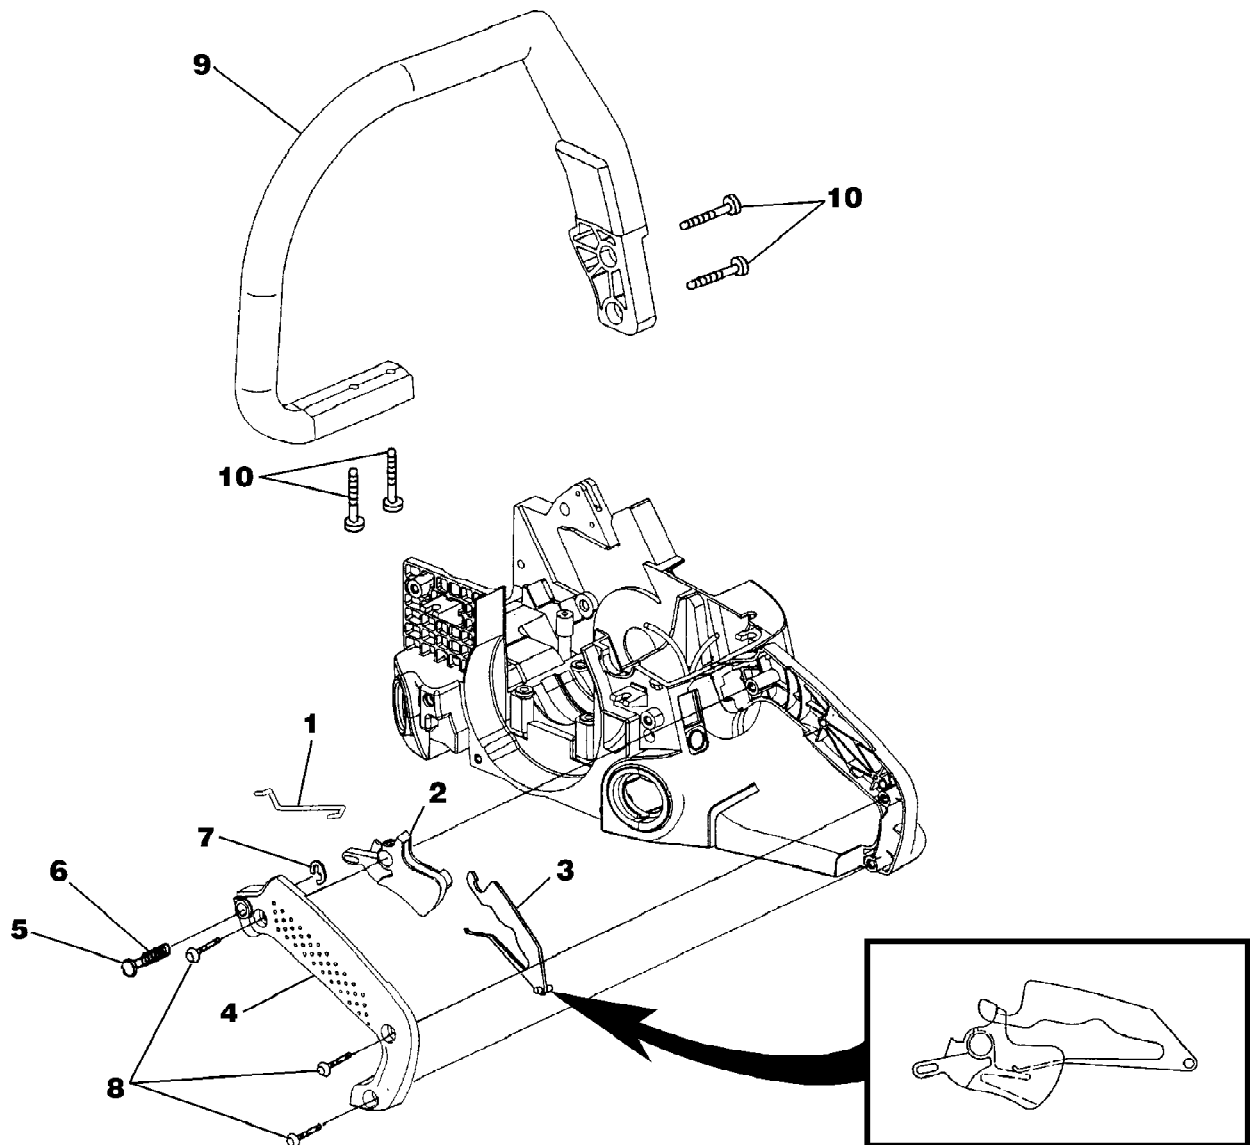

Ref #	Part Number	Qty	S/P/F	Description
1	UP04230	1	S	Throttle Wire
2	UP04229	1	S	Trigger, Throttle
3	UP04196	1	S	Throttle Lock Out
4	UP06736	1	S	Handle Cover Kit Includes items 5-7
5	UP04243	1	S	Throttle Lock Pin
6	UP04226	1	S	Spring, Compression
7	UP04050	1	S	Ring, Retainer
8	UP03900	3	S/P	Screw, Thread Form., Plastite (10-14 x 3/4") Torque Specs 30-40 In/Lbs; 3.4-4.5 Nm
9	UP06974	1	S/P	Front Handle Kit Includes item 10
10	UP03895	4	S	Screw, Plastite (10-14 x 5/8") Torque Specs 30-40 In/Lbs; 3.4-4.5 Nm