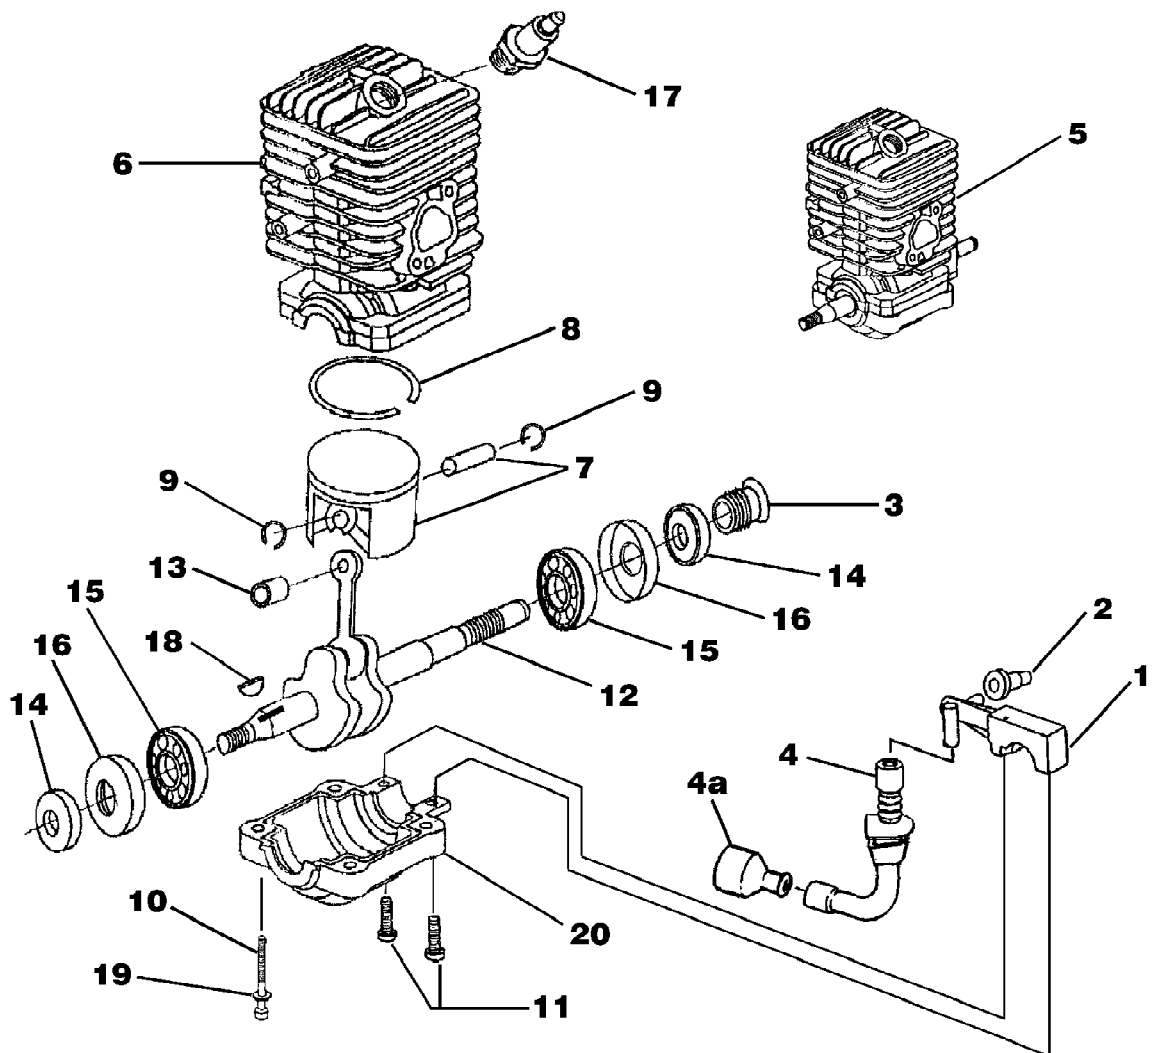

Ref #	Part Number	Qty	S/P/F	Description
1	UP06602	1	/P	Oil Pump Kit Includes items 2-4A
2	UP04185	1	S	Grommet, Oil Outlet
3	UP04188	1	S	Left Hand Worm
4	UP04048	1	S/P	Tube, Oil Intake
4A	UP04054	1		Oil Filter
5	UP03696	1	/P	Short Block, Complete (33cc) Includes items 6-16
	UP03853	1	/P	Short Block, Complete (38cc)
6	A08666	1	S	Cylinder Kit (33cc)
	A08667	1	S/P	Cylinder Kit (38cc)
	UP04183	1	S	Gasket, Muffler (Not Shown)
	UP04184	1	S/P	Gasket, Heat Dam (Not Shown)
	UP04094	1	S	Gasket, Carburetor (Not Shown)
7	UP06971	1	S/P	Piston & Pin (33cc) Includes items 8-9
8	UP04177	1	S	Piston Ring
9	UP04051	2	S	Ring, Retaining
7	UP06972	1	S/P	Piston & Pin (38cc) Includes items 8-9
8	UP04190	1	S	Piston Ring
9	UP04051	2	S	Ring, Retaining
10	UP04083	4	S	Screw, Cap-Socket Hd. (10-24 x 2") Torque Specs 65-75 In/Lbs; 7.3-8.5 Nm; Required Loctite 262 Red
11	UP03898	2	S	Screw, Pan Hd., Plastite (8-16 x 5/8") Torque Specs 15-20 In/Lbs; 1.7-2.3 Nm
12	UP03587	1	/P	Crankshaft & Rod Assembly Includes items 13-16
13	UP04174	1	S/P	Bearing, Needle
14	UP04047	2	S	Shaft Seal
15	UP04176	2	S/P	Bearing & Rubber Case Includes item 16
16	UP04046	1	S	Rubber Case
17	UP04093	1	S	Spark Plug Torque Specs 120-180 In/Lbs; 13.6-20.3 Nm
18	UP03874	1	S	Woodruff Key
19	UP04087	4	S	Washer
20	UP04172	1	S	Lower Crankcase