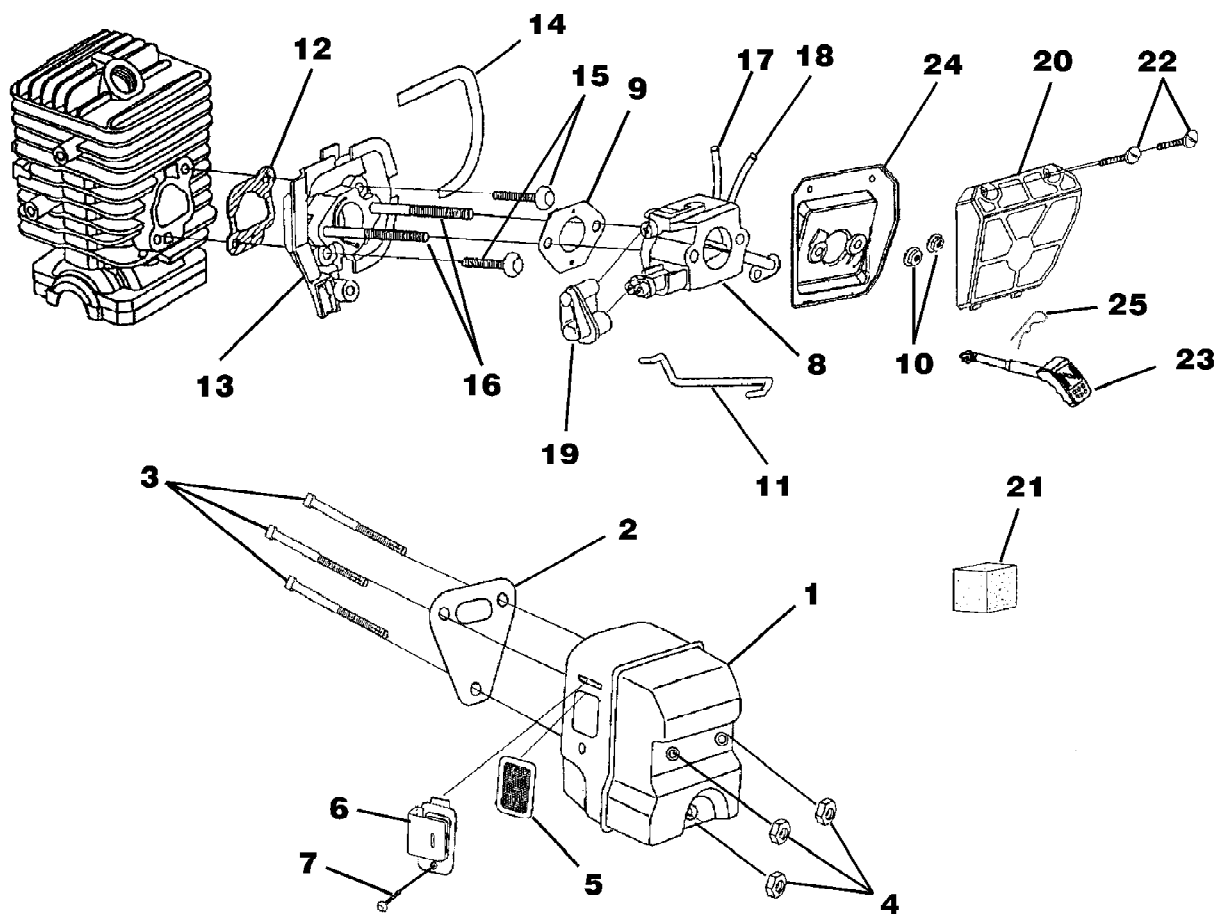

No
Diagram
Available

Parts List
Only

Ref #	Part Number	Qty	S/P/F	Description
	PT12371MD	1		Guide Bar 12" (Power Tip) (3/8")
	H1N7245AH	1		Chain 12" (3/8")
	PT14371MD	1	/P	Guide Bar 14" (Power Tip) (3/8")
	H1N7252AH	1	S	Chain 14" (3/8")
	PT16371MD	1	/P	Guide Bar 16" (Power Tip) (3/8")
	H1N7256AH	1	S	Chain 16" (3/8")
	PT18371MD	1	/P	Guide Bar 18" (Power Tip) (3/8")
	H1N7262AH	1	S	Chain 18" (3/8")
	PS24823	1	/P	Sealant Silicon
	UP06561	1	S/P	Rubber tubing (10')
	09207	1	/P	Wrench - Combination
	18416	1		Digital Tachometer
	18453	1	/P	Grease, Multi-purpose
	94194	1	/P	Compression Tester
	UP07160	1	S/P	Bit, Torx T27
	UP04562	1	S/P	Carry Case
	UP06732	1	S/P	Bumper Spike Kit

Ref #	Part Number	Qty	S/P/F	Description
1	UP06568	1	S/P	Hand Guard Kit Includes item 2
2	UP03898	1	S	Screw-Thd. form. (#8-14 x .625)
3	UP04202	1	S	Pivot, L.H.
4	UP04201	1	S	Pivot, R.H.
5	UP04240	1	S	Screw, Hex Socket Hd. (8-32 x 5/8") Torque Specs 25-35 In/Lbs; 2.8-3.9 Nm; Required Loctite 242 Blue
6	UP04180	2	S	Guide Bar Bolt
	UP06966	1	S/P	Guide Bar Adjusting Kit Includes items 7-11
7	UP04206	1	S/P	Plate, Guide Bar
8	UP04085	1	S/P	Plate, Guide Bar
9	UP04187	1	S	Screw, Guide Bar Adjusting
10	UP04186	1	S	Pin, Guide Bar Adjusting
11	UP04056	1	S	Ring, Retaining
12	UP04082	1	S	Screw, Thread Form., Plastite (6-19 x 1/2") Torque Specs 8-18 In/Lbs; 0.9-2.0 Nm
13	UP04182	1	S	Thrust Washer
14	UP06727	1	S/P	Clutch & Hardware Torque Specs 130-180 In/Lbs; 14.7-20.3 Nm
15	UP06967	1	S	Sprocket, Drum (3/8 Pitch) Includes items 16-18
16	UP04175	1	S	Bearing, Needle
17	UP04179	1	S/P	Washer, Cupped
18	UP04228	1	S/P	Ring, Retaining
19	UP06975	1	S/P	Drive Case Cover Includes items 20-21
20	UP04088	1	S	Stop, Chain
21	UP03900	1	S/P	Screw, Thread Form., Plastite (10-14 x 3/4") Torque Specs 30-50 In/Lbs; 3.4-5.6 Nm
22	UP04058	2	S	Nut, Hex Torque Specs Hand Tight