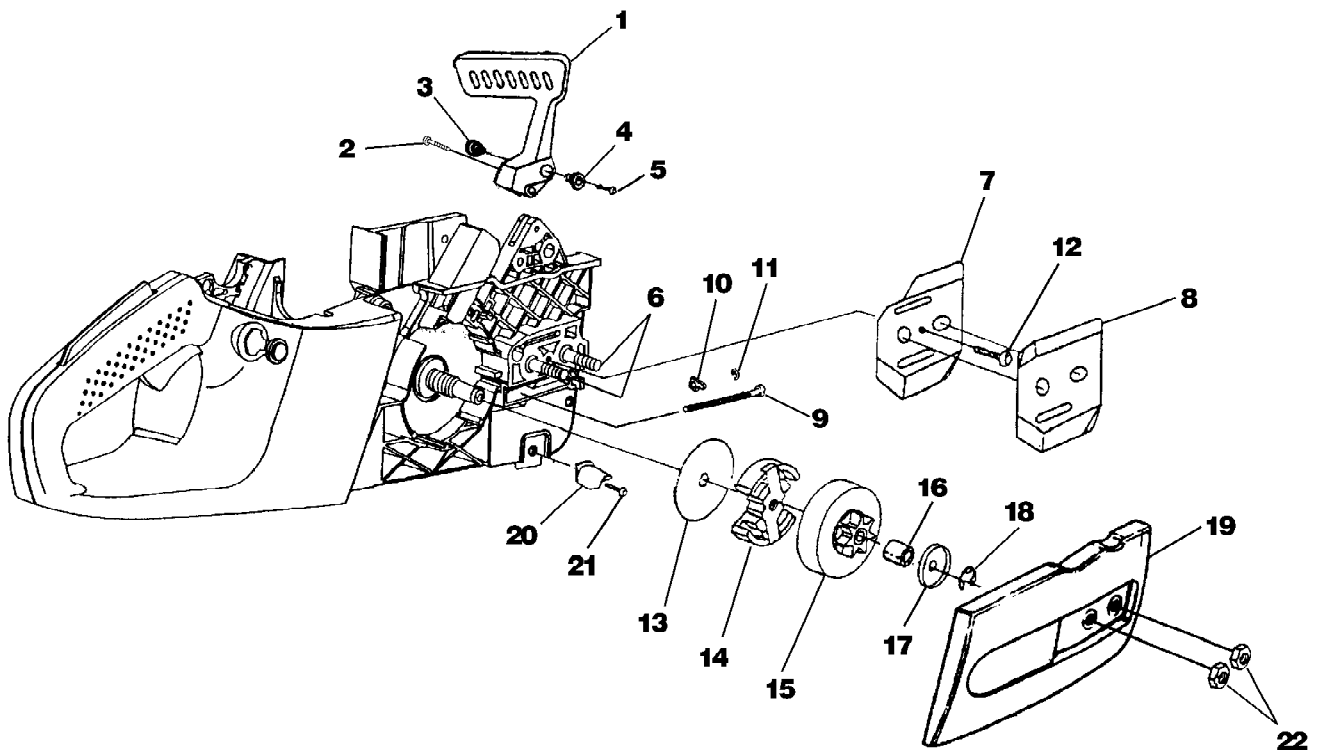

No
Diagram
Available

Parts List
Only

Ref #	Part Number	Qty	S/P/F	Description
	PT12371MD	1		Guide Bar 12" (Power Tip) (3/8")
	H1N7245AH	1		Chain 12" (3/8")
	PT14371MD	1	/P	Guide Bar 14" (Power Tip) (3/8")
	H1N7252AH	1	S	Chain 14" (3/8")
	PT16371MD	1	/P	Guide Bar 16" (Power Tip) (3/8")
	H1N7256AH	1	S	Chain 16" (3/8")
	PT18371MD	1	/P	Guide Bar 18" (Power Tip) (3/8")
	H1N7262AH	1	S	Chain 18" (3/8")
	PS24823	1	/P	Sealant Silicon
	UP06561	1	S/P	Rubber tubing (10')
	09207	1	/P	Wrench - Combination
	18416	1		Digital Tachometer
	18453	1	/P	Grease, Multi-purpose
	94194	1	/P	Compression Tester
	UP07160	1	S/P	Bit, Torx T27
	UP04562	1	S/P	Carry Case
	UP06732	1	S/P	Bumper Spike Kit

Ref #	Part Number	Qty	S/P/F	Description
1	UP06568	1	S/P	Hand Guard Kit Includes item 2
2	UP03898	1	S	Screw-Thd. form. (#8-14 x .625)
3	UP04202	1	S	Pivot, L.H.
4	UP04201	1	S	Pivot, R.H.
5	UP04240	1	S	Screw, Hex Socket Hd. (8-32 x 5/8") Torque Specs 25-35 In/Lbs; 2.8-3.9 Nm; Required Loctite 242 Blue
6	UP04180	2	S	Guide Bar Bolt
	UP06966	1	S/P	Guide Bar Adjusting Kit Includes items 7-11
7	UP04206	1	S/P	Plate, Guide Bar
8	UP04085	1	S/P	Plate, Guide Bar
9	UP04187	1	S	Screw, Guide Bar Adjusting
10	UP04186	1	S	Pin, Guide Bar Adjusting
11	UP04056	1	S	Ring, Retaining
12	UP04082	1	S	Screw, Thread Form., Plastite (6-19 x 1/2") Torque Specs 8-18 In/Lbs; 0.9-2.0 Nm
13	UP04182	1	S	Thrust Washer
14	UP06727	1	S/P	Clutch & Hardware Torque Specs 130-180 In/Lbs; 14.7-20.3 Nm
15	UP06967	1	S	Sprocket, Drum (3/8 Pitch) Includes items 16-18
16	UP04175	1	S	Bearing, Needle
17	UP04179	1	S/P	Washer, Cupped
18	UP04228	1	S/P	Ring, Retaining
19	UP06975	1	S/P	Drive Case Cover Includes items 20-21
20	UP04088	1	S	Stop, Chain
21	UP03900	1	S/P	Screw, Thread Form., Plastite (10-14 x 3/4") Torque Specs 30-50 In/Lbs; 3.4-5.6 Nm
22	UP04058	2	S	Nut, Hex Torque Specs Hand Tight