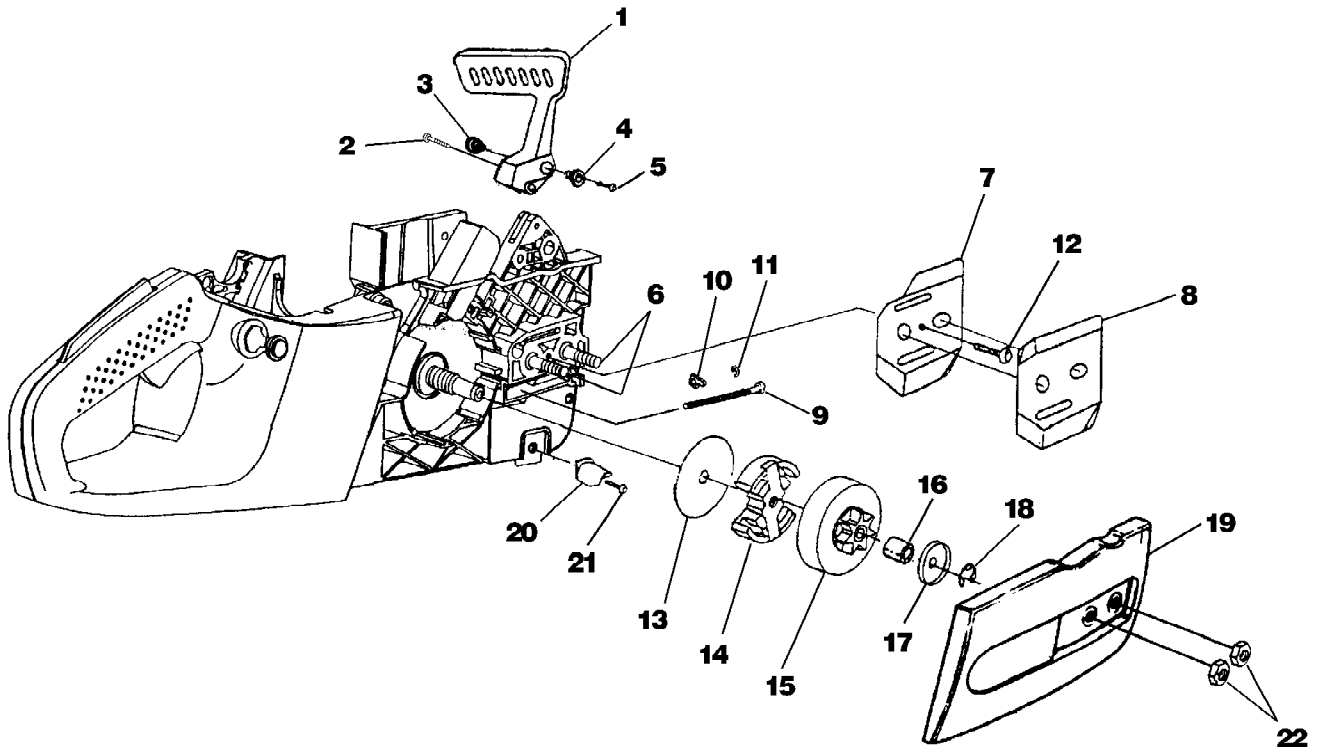

No
Diagram
Available

Parts List
Only

Ref #	Part Number	Qty	S/P/F	Description
	PT12371MD	1		Guide Bar 12" (Power Tip) (3/8")
	H1N7245AH	1		Chain 12" (3/8")
	PT14371MD	1	/P	Guide Bar 14" (Power Tip) (3/8")
	H1N7252AH	1	S	Chain 14" (3/8")
	PT16371MD	1	/P	Guide Bar 16" (Power Tip) (3/8")
	H1N7256AH	1	S	Chain 16" (3/8")
	PT18371MD	1	/P	Guide Bar 18" (Power Tip) (3/8")
	H1N7262AH	1	S	Chain 18" (3/8")
	PS24823	1	/P	Sealant Silicon
	UP06561	1	S/P	Rubber tubing (10')
	09207	1	/P	Wrench - Combination
	18416	1		Digital Tachometer
	18453	1	/P	Grease, Multi-purpose
	94194	1	/P	Compression Tester
	UP07160	1	S/P	Bit, Torx T27
	UP04562	1	S/P	Carry Case
	UP06732	1	S/P	Bumper Spike Kit

Ref #	Part Number	Qty	S/P/F	Description
1	UP06568	1	S/P	Hand Guard Kit Includes item 2
2	UP03898	1	S	Screw-Thd. form. (#8-14 x .625)
3	UP04202	1	S	Pivot, L.H.
4	UP04201	1	S	Pivot, R.H.
5	UP04240	1	S	Screw, Hex Socket Hd. (8-32 x 5/8") Torque Specs 25-35 In/Lbs; 2.8-3.9 Nm; Required Loctite 242 Blue
6	UP04180	2	S	Guide Bar Bolt
	UP06966	1	S/P	Guide Bar Adjusting Kit Includes items 7-11
7	UP04206	1	S/P	Plate, Guide Bar
8	UP04085	1	S/P	Plate, Guide Bar
9	UP04187	1	S	Screw, Guide Bar Adjusting
10	UP04186	1	S	Pin, Guide Bar Adjusting
11	UP04056	1	S	Ring, Retaining
12	UP04082	1	S	Screw, Thread Form., Plastite (6-19 x 1/2") Torque Specs 8-18 In/Lbs; 0.9-2.0 Nm
13	UP04182	1	S	Thrust Washer
14	UP06727	1	S/P	Clutch & Hardware Torque Specs 130-180 In/Lbs; 14.7-20.3 Nm
15	UP06967	1	S	Sprocket, Drum (3/8 Pitch) Includes items 16-18
16	UP04175	1	S	Bearing, Needle
17	UP04179	1	S/P	Washer, Cupped
18	UP04228	1	S/P	Ring, Retaining
19	UP06975	1	S/P	Drive Case Cover Includes items 20-21
20	UP04088	1	S	Stop, Chain
21	UP03900	1	S/P	Screw, Thread Form., Plastite (10-14 x 3/4") Torque Specs 30-50 In/Lbs; 3.4-5.6 Nm
22	UP04058	2	S	Nut, Hex Torque Specs Hand Tight