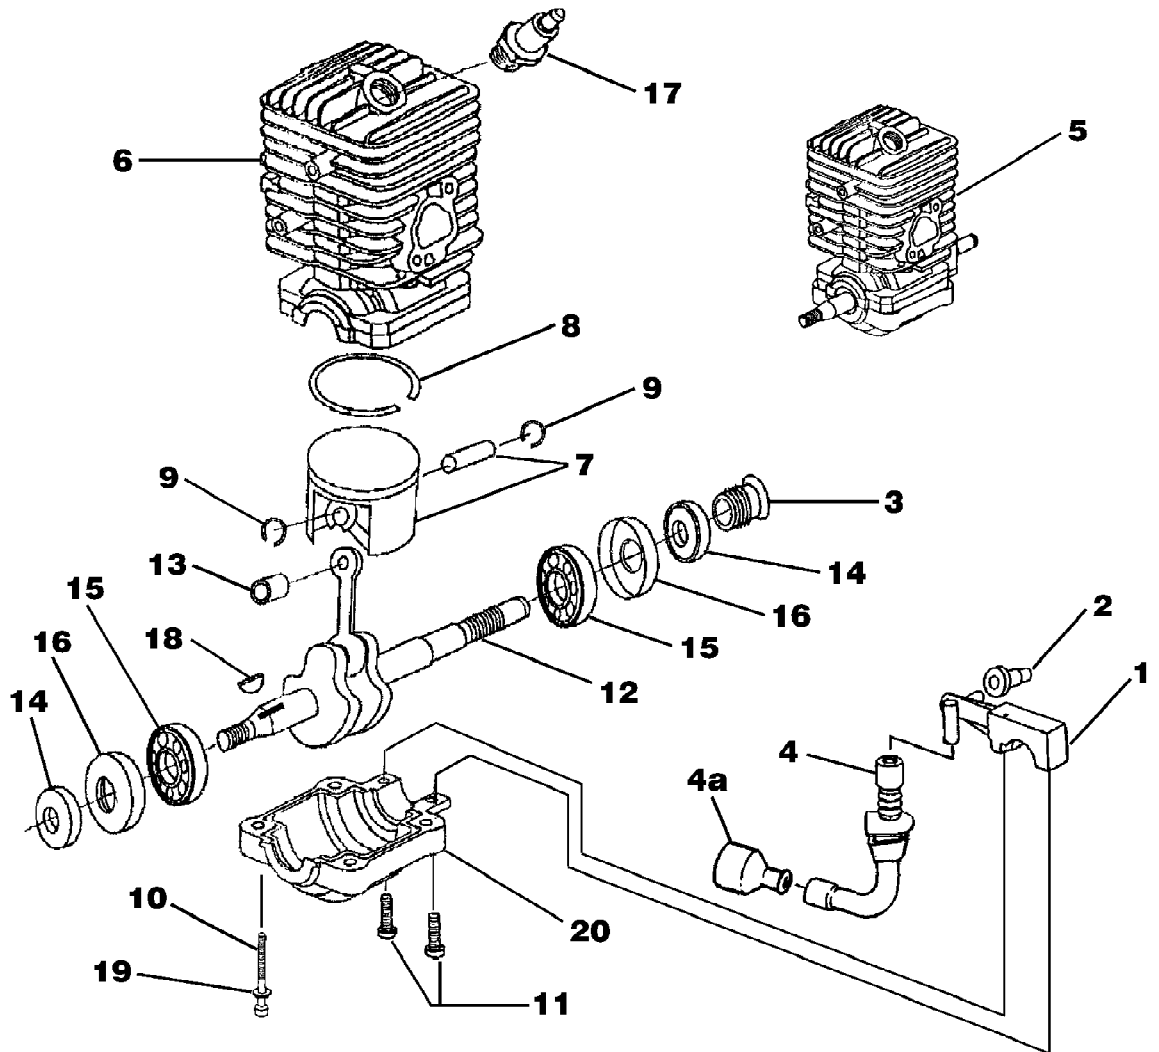

Ref #	Part Number	Qty	S/P/F	Description
1	UP06602	1	/P	Oil Pump Kit Includes items 2-4A
2	UP04185	1	S	Grommet, Oil Outlet
3	UP04188	1	S	Left Hand Worm
4	UP04048	1	S/P	Tube, Oil Intake
4A	UP04054	1		Oil Filter
5	UP03696	1	/P	Short Block, Complete (33cc) Includes items 6-16
	UP03853	1	/P	Short Block, Complete (38cc)
6	A08666	1	S	Cylinder Kit (33cc)
	A08667	1	S/P	Cylinder Kit (38cc)
	UP04183	1	S	Gasket, Muffler (Not Shown)
	UP04184	1	S/P	Gasket, Heat Dam (Not Shown)
	UP04094	1	S	Gasket, Carburetor (Not Shown)
7	UP06971	1	S/P	Piston & Pin (33cc) Includes items 8-9
8	UP04177	1	S	Piston Ring
9	UP04051	2	S	Ring, Retaining
7	UP06972	1	S/P	Piston & Pin (38cc) Includes items 8-9
8	UP04190	1	S	Piston Ring
9	UP04051	2	S	Ring, Retaining
10	UP04083	4	S	Screw, Cap-Socket Hd. (10-24 x 2") Torque Specs 65-75 In/Lbs; 7.3-8.5 Nm; Required Loctite 262 Red
11	UP03898	2	S	Screw, Pan Hd., Plastite (8-16 x 5/8") Torque Specs 15-20 In/Lbs; 1.7-2.3 Nm
12	UP03587	1	/P	Crankshaft & Rod Assembly Includes items 13-16
13	UP04174	1	S/P	Bearing, Needle
14	UP04047	2	S	Shaft Seal
15	UP04176	2	S/P	Bearing & Rubber Case Includes item 16
16	UP04046	1	S	Rubber Case
17	UP04093	1	S	Spark Plug Torque Specs 120-180 In/Lbs; 13.6-20.3 Nm
18	UP03874	1	S	Woodruff Key
19	UP04087	4	S	Washer
20	UP04172	1	S	Lower Crankcase