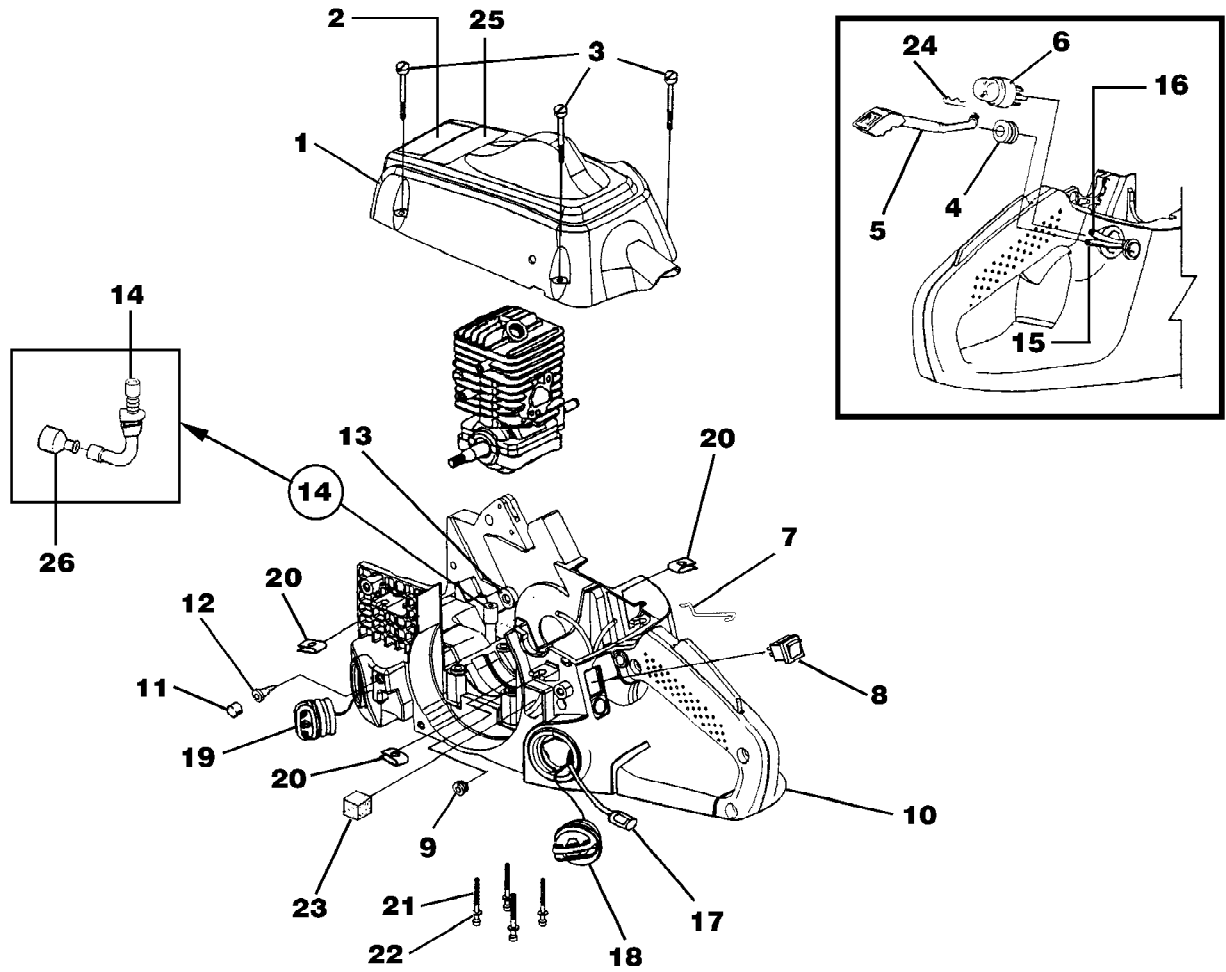

No
Diagram
Available

Parts List
Only

Ref #	Part Number	Qty	S/P/F	Description
	PT12371MD	1		Guide Bar 12" (Power Tip) (3/8")
	H1N7245AH	1		Chain 12" (3/8")
	PT14371MD	1	/P	Guide Bar 14" (Power Tip) (3/8")
	H1N7252AH	1	S	Chain 14" (3/8")
	PT16371MD	1	/P	Guide Bar 16" (Power Tip) (3/8")
	H1N7256AH	1	S	Chain 16" (3/8")
	PT18371MD	1	/P	Guide Bar 18" (Power Tip) (3/8")
	H1N7262AH	1	S	Chain 18" (3/8")
	PS24823	1	/P	Sealant Silicon
	UP06561	1	S/P	Rubber tubing (10')
	09207	1	/P	Wrench - Combination
	18416	1		Digital Tachometer
	18453	1	/P	Grease, Multi-purpose
	94194	1	/P	Compression Tester
	UP07160	1	S/P	Bit, Torx T27
	UP04562	1	S/P	Carry Case
	UP06732	1	S/P	Bumper Spike Kit

Ref #	Part Number	Qty	S/P/F	Description
1	UP06568	1	S/P	Hand Guard Kit Includes item 2
2	UP03898	1	S	Screw-Thd. form. (#8-14 x .625)
3	UP04202	1	S	Pivot, L.H.
4	UP04201	1	S	Pivot, R.H.
5	UP04240	1	S	Screw, Hex Socket Hd. (8-32 x 5/8") Torque Specs 25-35 In/Lbs; 2.8-3.9 Nm; Required Loctite 242 Blue
6	UP04180	2	S	Guide Bar Bolt
	UP06966	1	S/P	Guide Bar Adjusting Kit Includes items 7-11
7	UP04206	1	S/P	Plate, Guide Bar
8	UP04085	1	S/P	Plate, Guide Bar
9	UP04187	1	S	Screw, Guide Bar Adjusting
10	UP04186	1	S	Pin, Guide Bar Adjusting
11	UP04056	1	S	Ring, Retaining
12	UP04082	1	S	Screw, Thread Form., Plastite (6-19 x 1/2") Torque Specs 8-18 In/Lbs; 0.9-2.0 Nm
13	UP04182	1	S	Thrust Washer
14	UP06727	1	S/P	Clutch & Hardware Torque Specs 130-180 In/Lbs; 14.7-20.3 Nm
15	UP06967	1	S	Sprocket, Drum (3/8 Pitch) Includes items 16-18
16	UP04175	1	S	Bearing, Needle
17	UP04179	1	S/P	Washer, Cupped
18	UP04228	1	S/P	Ring, Retaining
19	UP06975	1	S/P	Drive Case Cover Includes items 20-21
20	UP04088	1	S	Stop, Chain
21	UP03900	1	S/P	Screw, Thread Form., Plastite (10-14 x 3/4") Torque Specs 30-50 In/Lbs; 3.4-5.6 Nm
22	UP04058	2	S	Nut, Hex Torque Specs Hand Tight