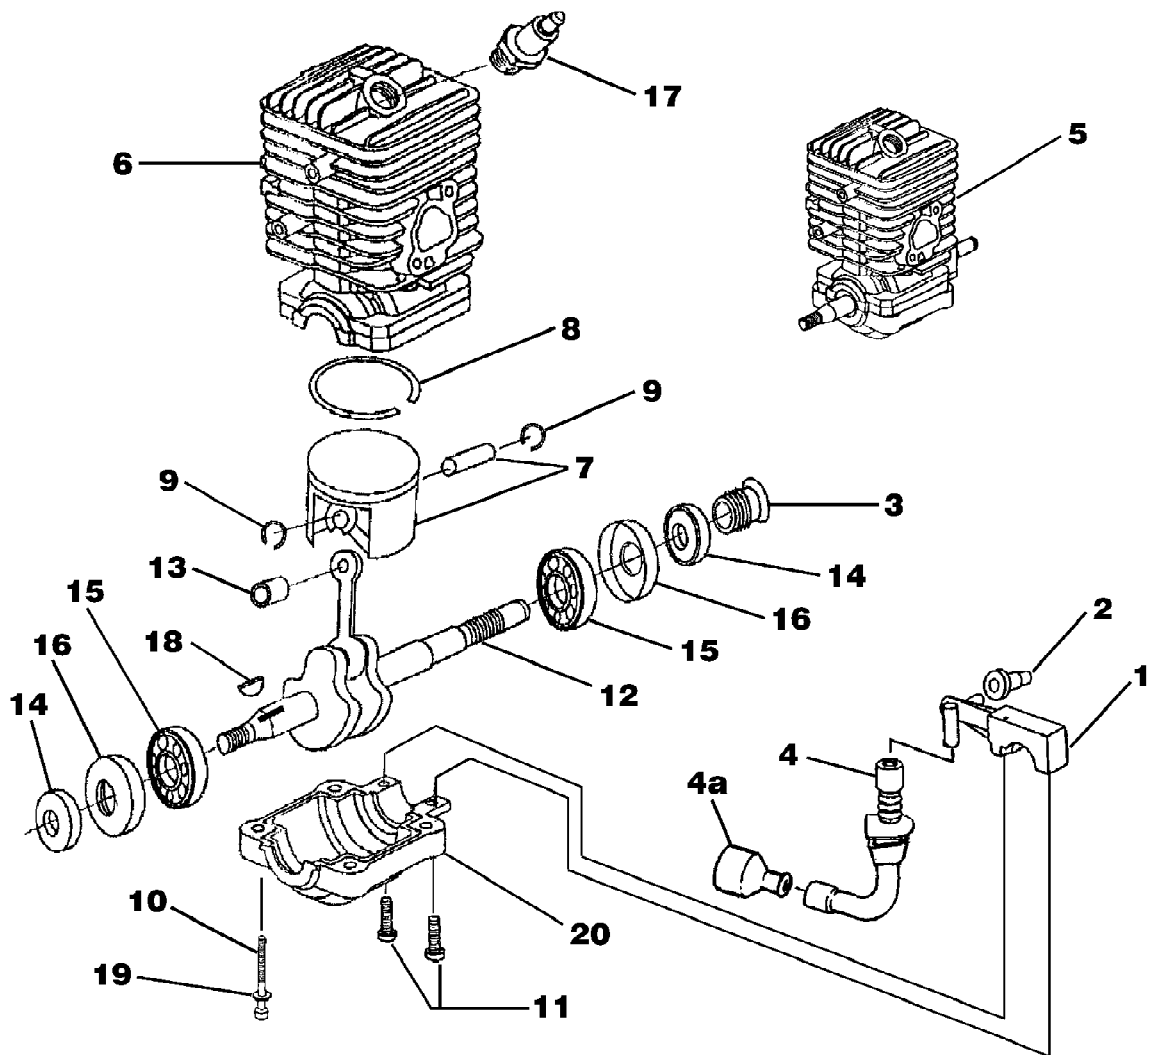

Ref #	Part Number	Qty	S/P/F	Description
1	UP06602	1	/P	Oil Pump Kit Includes items 2-4A
2	UP04185	1	S	Grommet, Oil Outlet
3	UP04188	1	S	Left Hand Worm
4	UP04048	1	S/P	Tube, Oil Intake
4A	UP04054	1		Oil Filter
5	UP03696	1	/P	Short Block, Complete (33cc) Includes items 6-16
	UP03853	1	/P	Short Block, Complete (38cc)
6	A08666	1	S	Cylinder Kit (33cc)
	A08667	1	S/P	Cylinder Kit (38cc)
	UP04183	1	S	Gasket, Muffler (Not Shown)
	UP04184	1	S/P	Gasket, Heat Dam (Not Shown)
	UP04094	1	S	Gasket, Carburetor (Not Shown)
7	UP06971	1	S/P	Piston & Pin (33cc) Includes items 8-9
8	UP04177	1	S	Piston Ring
9	UP04051	2	S	Ring, Retaining
7	UP06972	1	S/P	Piston & Pin (38cc) Includes items 8-9
8	UP04190	1	S	Piston Ring
9	UP04051	2	S	Ring, Retaining
10	UP04083	4	S	Screw, Cap-Socket Hd. (10-24 x 2") Torque Specs 65-75 In/Lbs; 7.3-8.5 Nm; Required Loctite 262 Red
11	UP03898	2	S	Screw, Pan Hd., Plastite (8-16 x 5/8") Torque Specs 15-20 In/Lbs; 1.7-2.3 Nm
12	UP03587	1	/P	Crankshaft & Rod Assembly Includes items 13-16
13	UP04174	1	S/P	Bearing, Needle
14	UP04047	2	S	Shaft Seal
15	UP04176	2	S/P	Bearing & Rubber Case Includes item 16
16	UP04046	1	S	Rubber Case
17	UP04093	1	S	Spark Plug Torque Specs 120-180 In/Lbs; 13.6-20.3 Nm
18	UP03874	1	S	Woodruff Key
19	UP04087	4	S	Washer
20	UP04172	1	S	Lower Crankcase