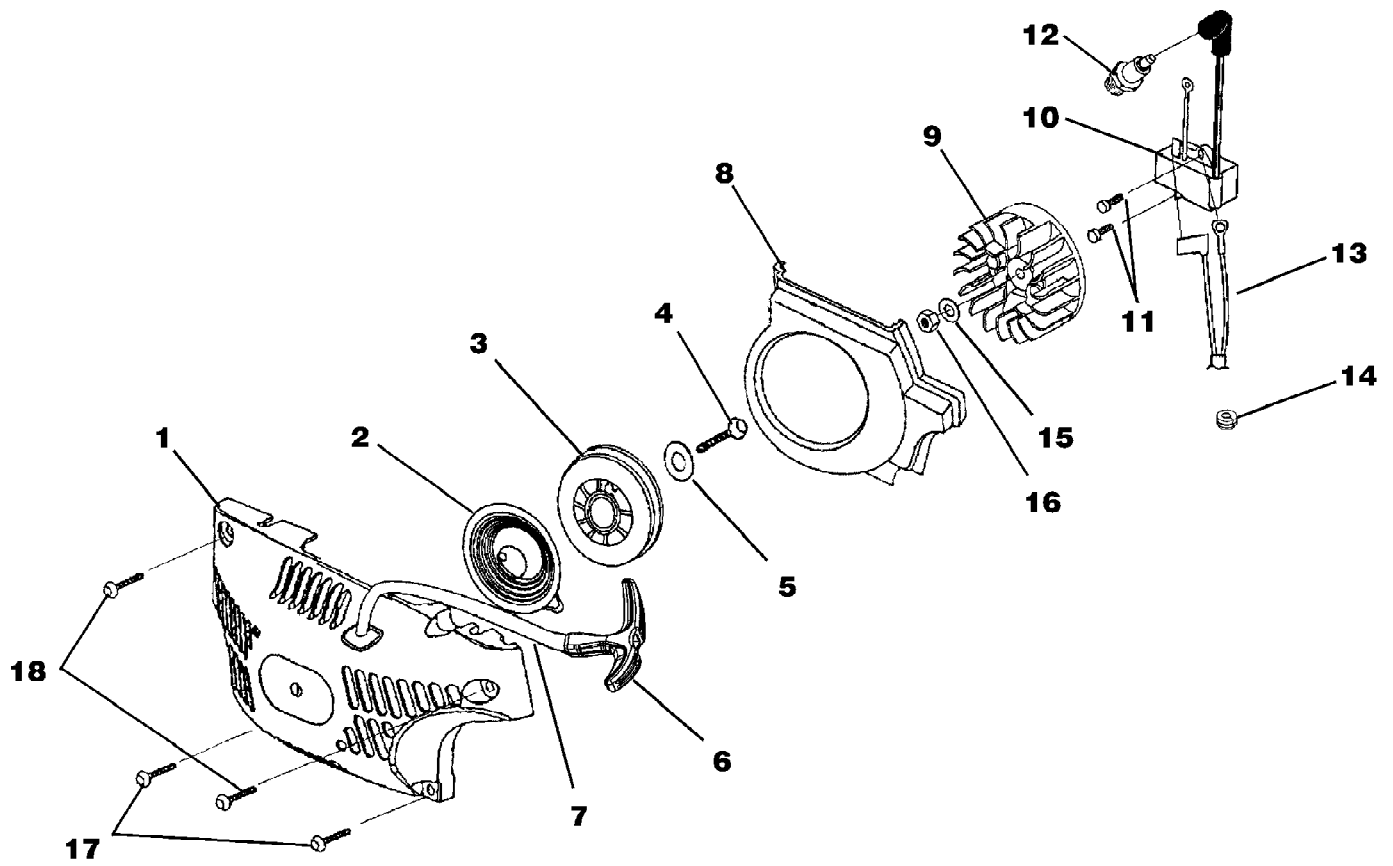

Ref #	Part Number	Qty	S/P/F	Description
1	UP06749	1	S/P	Starter Kit Includes items 2-7
2	UP04092	1	S	Spring & Container
3	UP05460	1	S/P	Pulley, Starter
4	UP04237	1	S	Screw, Thread Form, Plastite (10-14 x 5/8") Torque Specs 30-40 In/Lbs; 3.4-4.5 Nm
5	UP04089	1	S/P	Washer, Retaining
6	UP04216	1	S	Grip, Starter
7	UP03911	1	S	Rope, Starter 46"
8	UP04192	1	S	Baffle, Fan Housing
9	UP04242	1	S/P	Rotor & Starter Pawl
10	A08676A	1	S	Ignition Kit (33cc models); Includes item 11
	UP05851	1	S	Ignition Kit
11	UP04086	2	S/P	Screw, Thread Form (8-32 x 5/8") Torque Specs 30-40 In/Lbs; 3.4-4.5 Nm; Required Loctite 242 Blue
12	UP04093	1	S	Spark Plug Torque Specs 120-180 In/Lbs; 13.6-20.3 Nm
13	UP04222	1	S	Ignition Switch Harness
14	UP04215	1	S	Grommet, Wire Harness (Split)
15	UP04241	1	S/P	Washer, Flat
16	UP04081	1	S	Nut, Jam Torque Specs 100-150 In/Lbs; 11.3-16.9 Nm
17	UP04236	2	S	Screw, Truss Hd., Plastite (10-14 x 7/8") Torque Specs 30-40 In/Lbs; 3.4-4.5 Nm
18	UP04237	2	S	Screw, Truss Hd., Plastite (10-14 x 5/8") Torque Specs 30-40 In/Lbs; 3.4-4.5 Nm