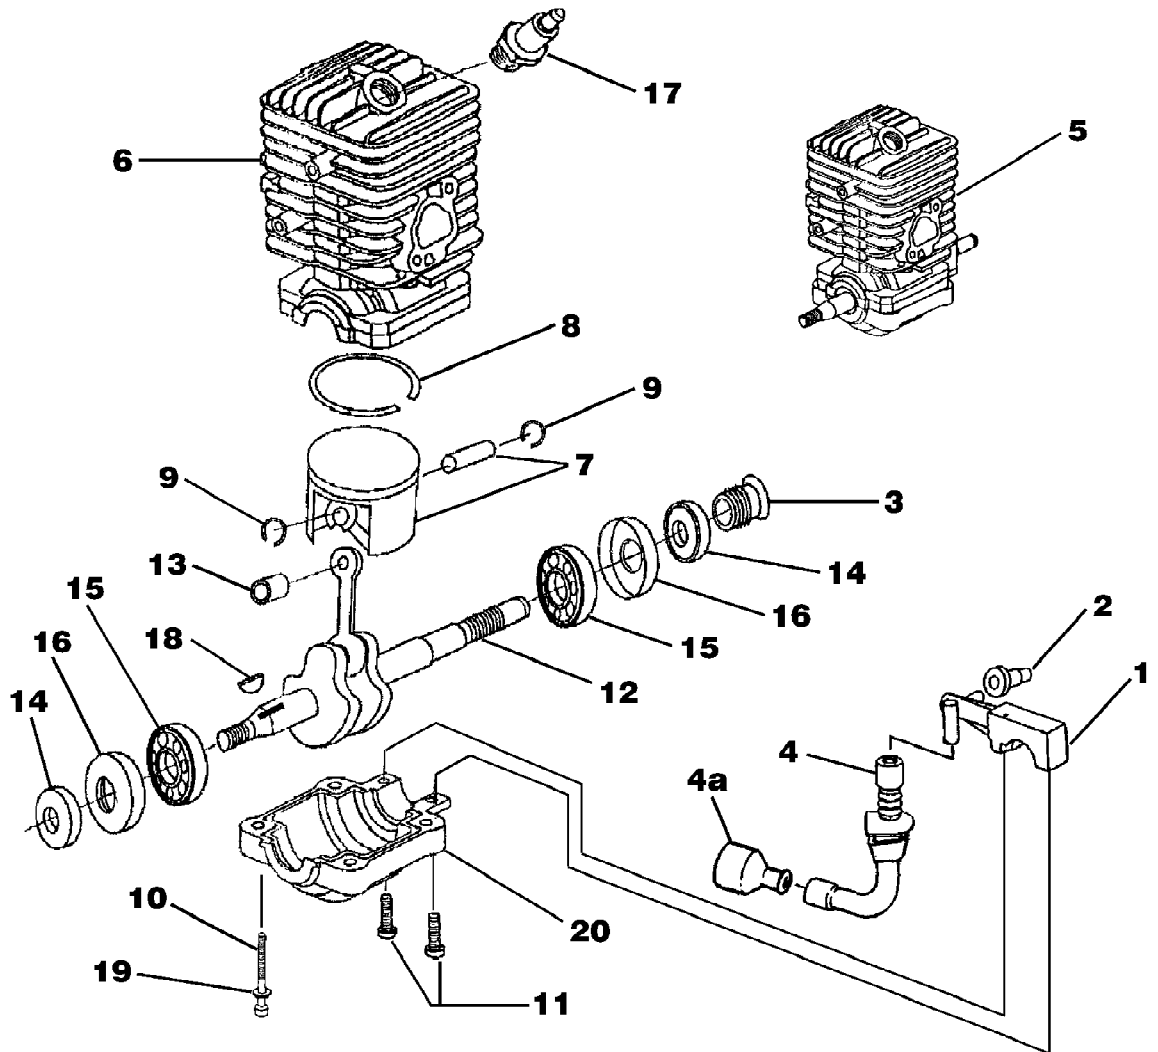

Ref #	Part Number	Qty	S/P/F	Description
1	UP06602	1	/P	Oil Pump Kit Includes items 2-4A
2	UP04185	1	S	Grommet, Oil Outlet
3	UP04188	1	S	Left Hand Worm
4	UP04048	1	S/P	Tube, Oil Intake
4A	UP04054	1		Oil Filter
5	UP03696	1	/P	Short Block, Complete (33cc) Includes items 6-16
	UP03853	1	/P	Short Block, Complete (38cc)
6	A08666	1	S	Cylinder Kit (33cc)
	A08667	1	S/P	Cylinder Kit (38cc)
	UP04183	1	S	Gasket, Muffler (Not Shown)
	UP04184	1	S/P	Gasket, Heat Dam (Not Shown)
	UP04094	1	S	Gasket, Carburetor (Not Shown)
7	UP06971	1	S/P	Piston & Pin (33cc) Includes items 8-9
8	UP04177	1	S	Piston Ring
9	UP04051	2	S	Ring, Retaining
7	UP06972	1	S/P	Piston & Pin (38cc) Includes items 8-9
8	UP04190	1	S	Piston Ring
9	UP04051	2	S	Ring, Retaining
10	UP04083	4	S	Screw, Cap-Socket Hd. (10-24 x 2") Torque Specs 65-75 In/Lbs; 7.3-8.5 Nm; Required Loctite 262 Red
11	UP03898	2	S	Screw, Pan Hd., Plastite (8-16 x 5/8") Torque Specs 15-20 In/Lbs; 1.7-2.3 Nm
12	UP03587	1	/P	Crankshaft & Rod Assembly Includes items 13-16
13	UP04174	1	S/P	Bearing, Needle
14	UP04047	2	S	Shaft Seal
15	UP04176	2	S/P	Bearing & Rubber Case Includes item 16
16	UP04046	1	S	Rubber Case
17	UP04093	1	S	Spark Plug Torque Specs 120-180 In/Lbs; 13.6-20.3 Nm
18	UP03874	1	S	Woodruff Key
19	UP04087	4	S	Washer
20	UP04172	1	S	Lower Crankcase