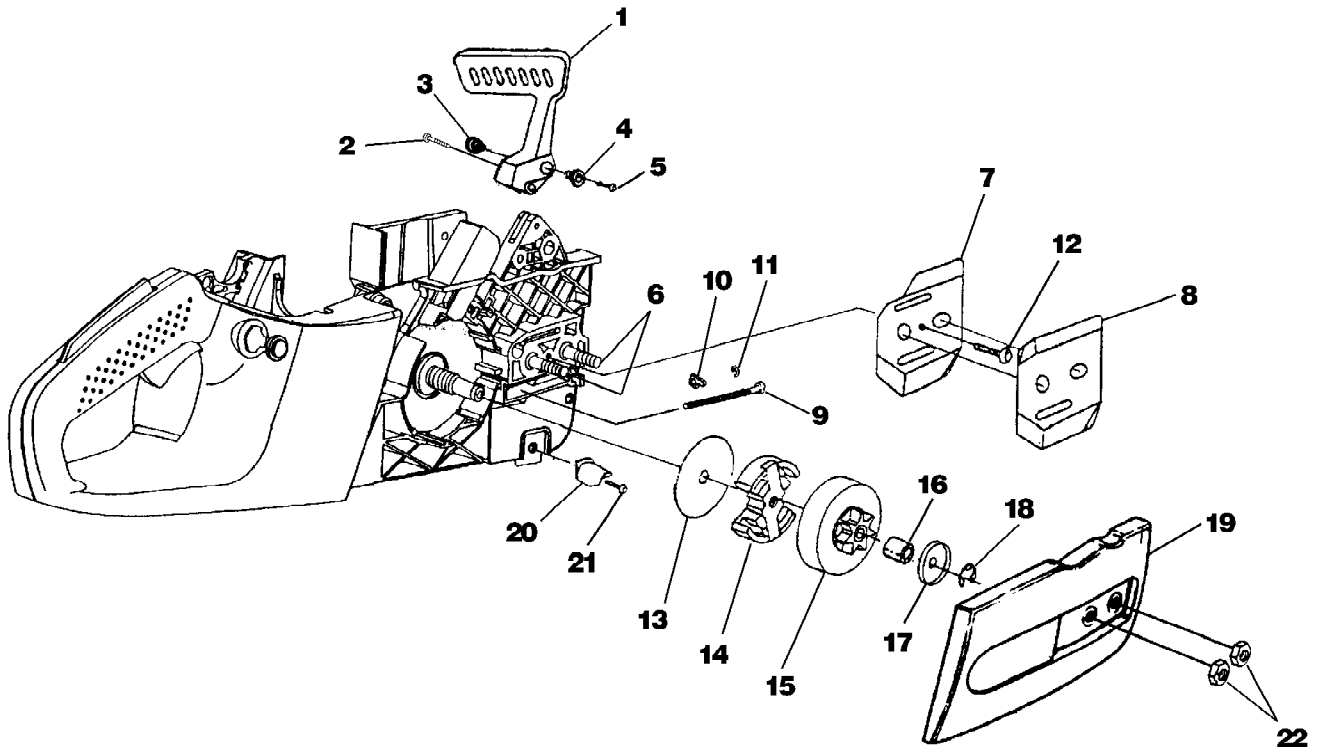

No  
Diagram  
Available  
  
Parts List  
Only

Ref #	Part Number	Qty	S/P/F	Description
	PT12371MD	1		Guide Bar 12" (Power Tip) (3/8")
	H1N7245AH	1		Chain 12" (3/8")
	PT14371MD	1	/P	Guide Bar 14" (Power Tip) (3/8")
	H1N7252AH	1	S	Chain 14" (3/8")
	PT16371MD	1	/P	Guide Bar 16" (Power Tip) (3/8")
	H1N7256AH	1	S	Chain 16" (3/8")
	PT18371MD	1	/P	Guide Bar 18" (Power Tip) (3/8")
	H1N7262AH	1	S	Chain 18" (3/8")
	PS24823	1	/P	Sealant Silicon
	UP06561	1	S/P	Rubber tubing (10')
	09207	1	/P	Wrench - Combination
	18416	1		Digital Tachometer
	18453	1	/P	Grease, Multi-purpose
	94194	1	/P	Compression Tester
	UP07160	1	S/P	Bit, Torx T27
	UP04562	1	S/P	Carry Case
	UP06732	1	S/P	Bumper Spike Kit

Ref #	Part Number	Qty	S/P/F	Description
1	UP06568	1	S/P	Hand Guard Kit Includes item 2
2	UP03898	1	S	Screw-Thd. form. (#8-14 x .625)
3	UP04202	1	S	Pivot, L.H.
4	UP04201	1	S	Pivot, R.H.
5	UP04240	1	S	Screw, Hex Socket Hd. (8-32 x 5/8") Torque Specs 25-35 In/Lbs; 2.8-3.9 Nm; Required Loctite 242 Blue
6	UP04180	2	S	Guide Bar Bolt
	UP06966	1	S/P	Guide Bar Adjusting Kit Includes items 7-11
7	UP04206	1	S/P	Plate, Guide Bar
8	UP04085	1	S/P	Plate, Guide Bar
9	UP04187	1	S	Screw, Guide Bar Adjusting
10	UP04186	1	S	Pin, Guide Bar Adjusting
11	UP04056	1	S	Ring, Retaining
12	UP04082	1	S	Screw, Thread Form., Plastite (6-19 x 1/2") Torque Specs 8-18 In/Lbs; 0.9-2.0 Nm
13	UP04182	1	S	Thrust Washer
14	UP06727	1	S/P	Clutch & Hardware Torque Specs 130-180 In/Lbs; 14.7-20.3 Nm
15	UP06967	1	S	Sprocket, Drum (3/8 Pitch) Includes items 16-18
16	UP04175	1	S	Bearing, Needle
17	UP04179	1	S/P	Washer, Cupped
18	UP04228	1	S/P	Ring, Retaining
19	UP06975	1	S/P	Drive Case Cover Includes items 20-21
20	UP04088	1	S	Stop, Chain
21	UP03900	1	S/P	Screw, Thread Form., Plastite (10-14 x 3/4") Torque Specs 30-50 In/Lbs; 3.4-5.6 Nm
22	UP04058	2	S	Nut, Hex Torque Specs Hand Tight