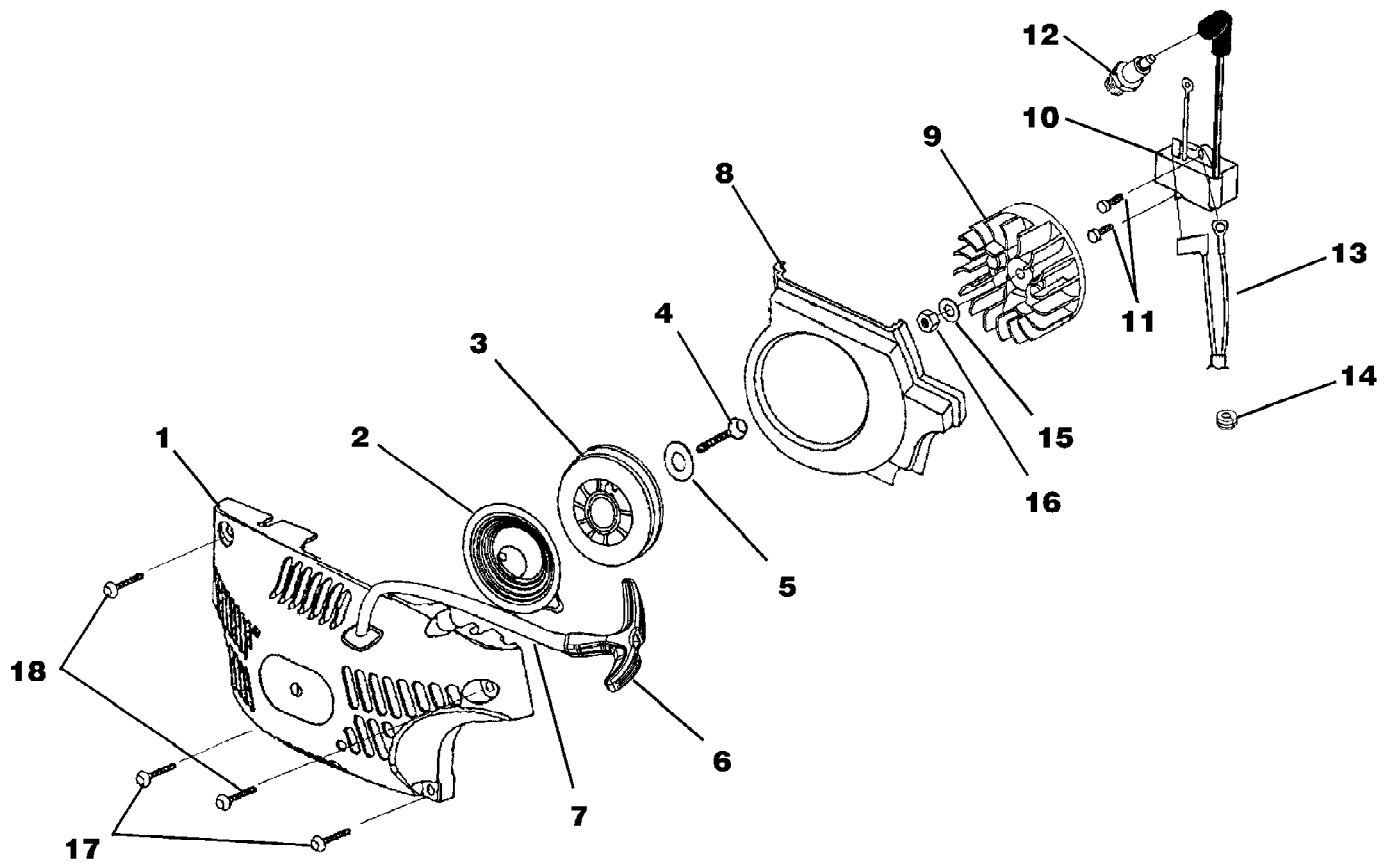

Ref #	Part Number	Qty	S/P/F	Description
1	UP06749	1	S/P	Starter Kit Includes items 2-7
2	UP04092	1	S	Spring & Container
3	UP05460	1	S/P	Pulley, Starter
4	UP04237	1	S	Screw, Thread Form, Plastite (10-14 x 5/8") Torque Specs 30-40 In/Lbs; 3.4-4.5 Nm
5	UP04089	1	S/P	Washer, Retaining
6	UP04216	1	S	Grip, Starter
7	UP03911	1	S	Rope, Starter 46"
8	UP04192	1	S	Baffle, Fan Housing
9	UP04242	1	S/P	Rotor & Starter Pawl
10	A08676A	1	S	Ignition Kit (33cc models); Includes item 11
	UP05851	1	S	Ignition Kit
11	UP04086	2	S/P	Screw, Thread Form (8-32 x 5/8") Torque Specs 30-40 In/Lbs; 3.4-4.5 Nm; Required Loctite 242 Blue
12	UP04093	1	S	Spark Plug Torque Specs 120-180 In/Lbs; 13.6-20.3 Nm
13	UP04222	1	S	Ignition Switch Harness
14	UP04215	1	S	Grommet, Wire Harness (Split)
15	UP04241	1	S/P	Washer, Flat
16	UP04081	1	S	Nut, Jam Torque Specs 100-150 In/Lbs; 11.3-16.9 Nm
17	UP04236	2	S	Screw, Truss Hd., Plastite (10-14 x 7/8") Torque Specs 30-40 In/Lbs; 3.4-4.5 Nm
18	UP04237	2	S	Screw, Truss Hd., Plastite (10-14 x 5/8") Torque Specs 30-40 In/Lbs; 3.4-4.5 Nm