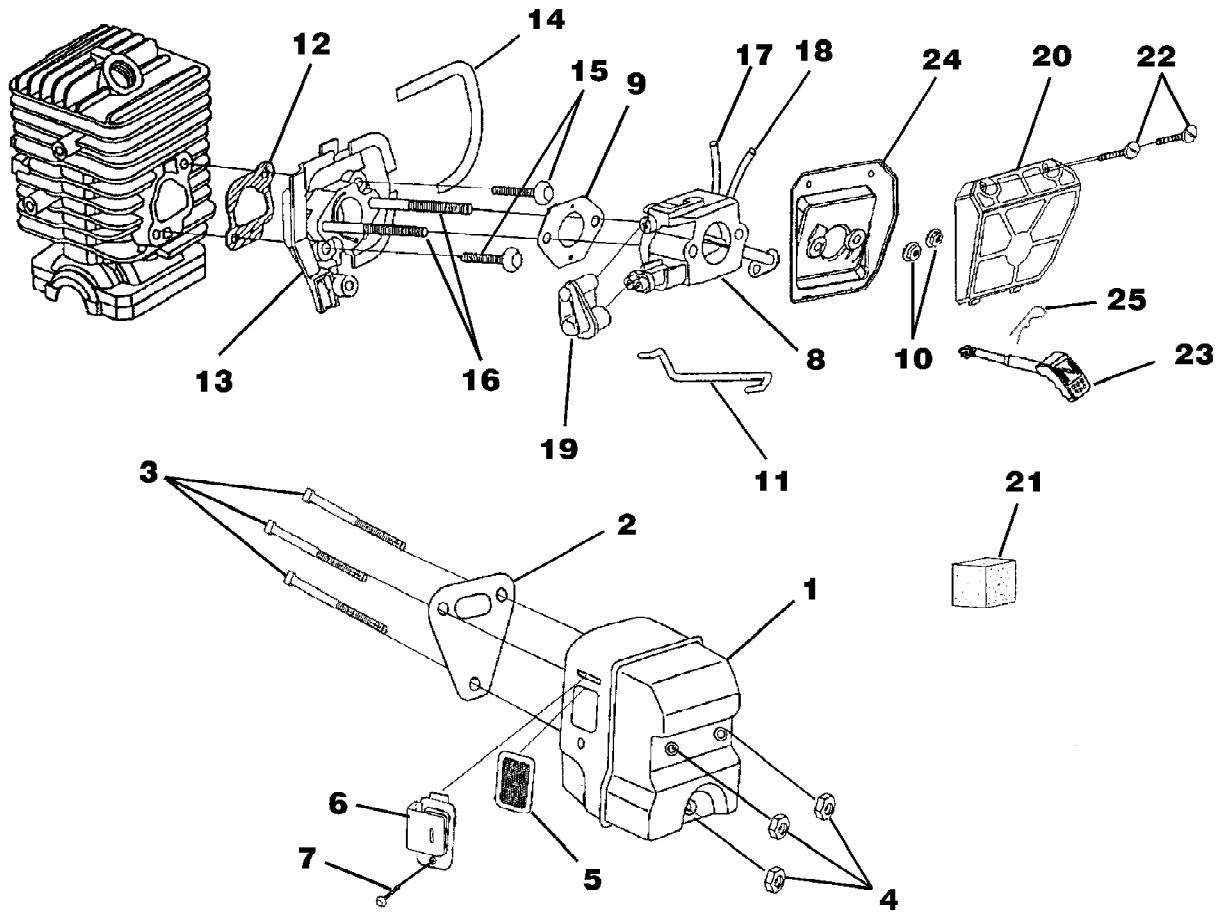

No
Diagram
Available

Parts List
Only

Ref #	Part Number	Qty	S/P/F	Description
	PT12371MD	1		Guide Bar 12" (Power Tip) (3/8")
	H1N7245AH	1		Chain 12" (3/8")
	PT14371MD	1	/P	Guide Bar 14" (Power Tip) (3/8")
	H1N7252AH	1	S	Chain 14" (3/8")
	PT16371MD	1	/P	Guide Bar 16" (Power Tip) (3/8")
	H1N7256AH	1	S	Chain 16" (3/8")
	PT18371MD	1	/P	Guide Bar 18" (Power Tip) (3/8")
	H1N7262AH	1	S	Chain 18" (3/8")
	PS24823	1	/P	Sealant Silicon
	UP06561	1	S/P	Rubber tubing (10')
	09207	1	/P	Wrench - Combination
	18416	1		Digital Tachometer
	18453	1	/P	Grease, Multi-purpose
	94194	1	/P	Compression Tester
	UP07160	1	S/P	Bit, Torx T27
	UP04562	1	S/P	Carry Case
	UP06732	1	S/P	Bumper Spike Kit

Ref #	Part Number	Qty	S/P/F	Description
1	UP06568	1	S/P	Hand Guard Kit Includes item 2
2	UP03898	1	S	Screw-Thd. form. (#8-14 x .625)
3	UP04202	1	S	Pivot, L.H.
4	UP04201	1	S	Pivot, R.H.
5	UP04240	1	S	Screw, Hex Socket Hd. (8-32 x 5/8") Torque Specs 25-35 In/Lbs; 2.8-3.9 Nm; Required Loctite 242 Blue
6	UP04180	2	S	Guide Bar Bolt
	UP06966	1	S/P	Guide Bar Adjusting Kit Includes items 7-11
7	UP04206	1	S/P	Plate, Guide Bar
8	UP04085	1	S/P	Plate, Guide Bar
9	UP04187	1	S	Screw, Guide Bar Adjusting
10	UP04186	1	S	Pin, Guide Bar Adjusting
11	UP04056	1	S	Ring, Retaining
12	UP04082	1	S	Screw, Thread Form., Plastite (6-19 x 1/2") Torque Specs 8-18 In/Lbs; 0.9-2.0 Nm
13	UP04182	1	S	Thrust Washer
14	UP06727	1	S/P	Clutch & Hardware Torque Specs 130-180 In/Lbs; 14.7-20.3 Nm
15	UP06967	1	S	Sprocket, Drum (3/8 Pitch) Includes items 16-18
16	UP04175	1	S	Bearing, Needle
17	UP04179	1	S/P	Washer, Cupped
18	UP04228	1	S/P	Ring, Retaining
19	UP06975	1	S/P	Drive Case Cover Includes items 20-21
20	UP04088	1	S	Stop, Chain
21	UP03900	1	S/P	Screw, Thread Form., Plastite (10-14 x 3/4") Torque Specs 30-50 In/Lbs; 3.4-5.6 Nm
22	UP04058	2	S	Nut, Hex Torque Specs Hand Tight