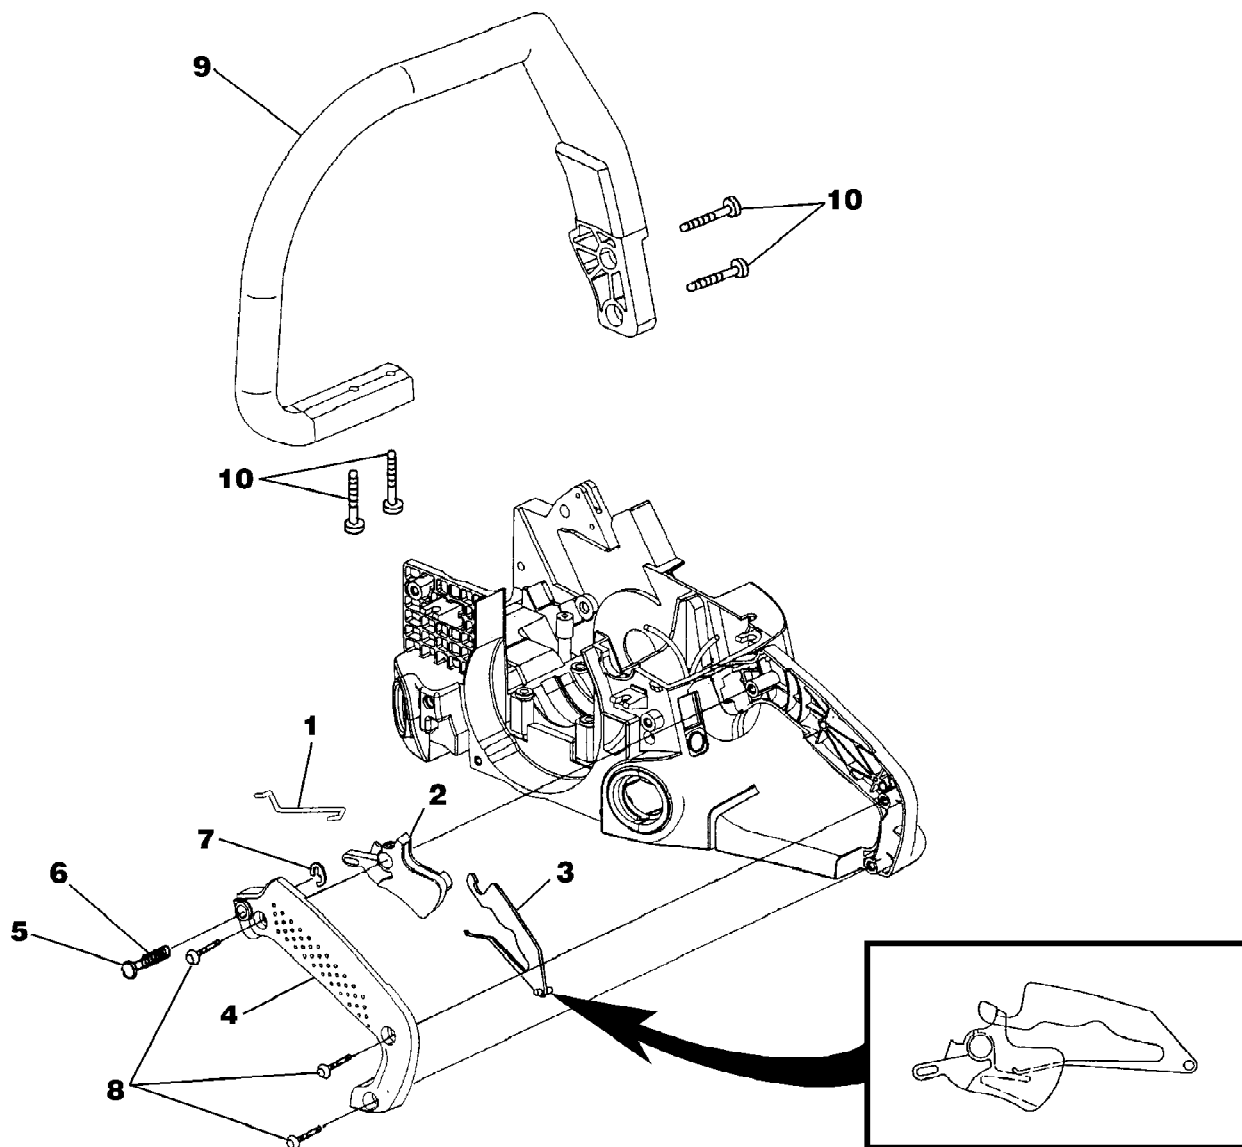

Ref #	Part Number	Qty	S/P/F	Description
1	UP04230	1	S	Throttle Wire
2	UP04229	1	S	Trigger, Throttle
3	UP04196	1	S	Throttle Lock Out
4	UP06736	1	S	Handle Cover Kit Includes items 5-7
5	UP04243	1	S	Throttle Lock Pin
6	UP04226	1	S	Spring, Compression
7	UP04050	1	S	Ring, Retainer
8	UP03900	3	S/P	Screw, Thread Form., Plastite (10-14 x 3/4") Torque Specs 30-40 In/Lbs; 3.4-4.5 Nm
9	UP06974	1	S/P	Front Handle Kit Includes item 10
10	UP03895	4	S	Screw, Plastite (10-14 x 5/8") Torque Specs 30-40 In/Lbs; 3.4-4.5 Nm