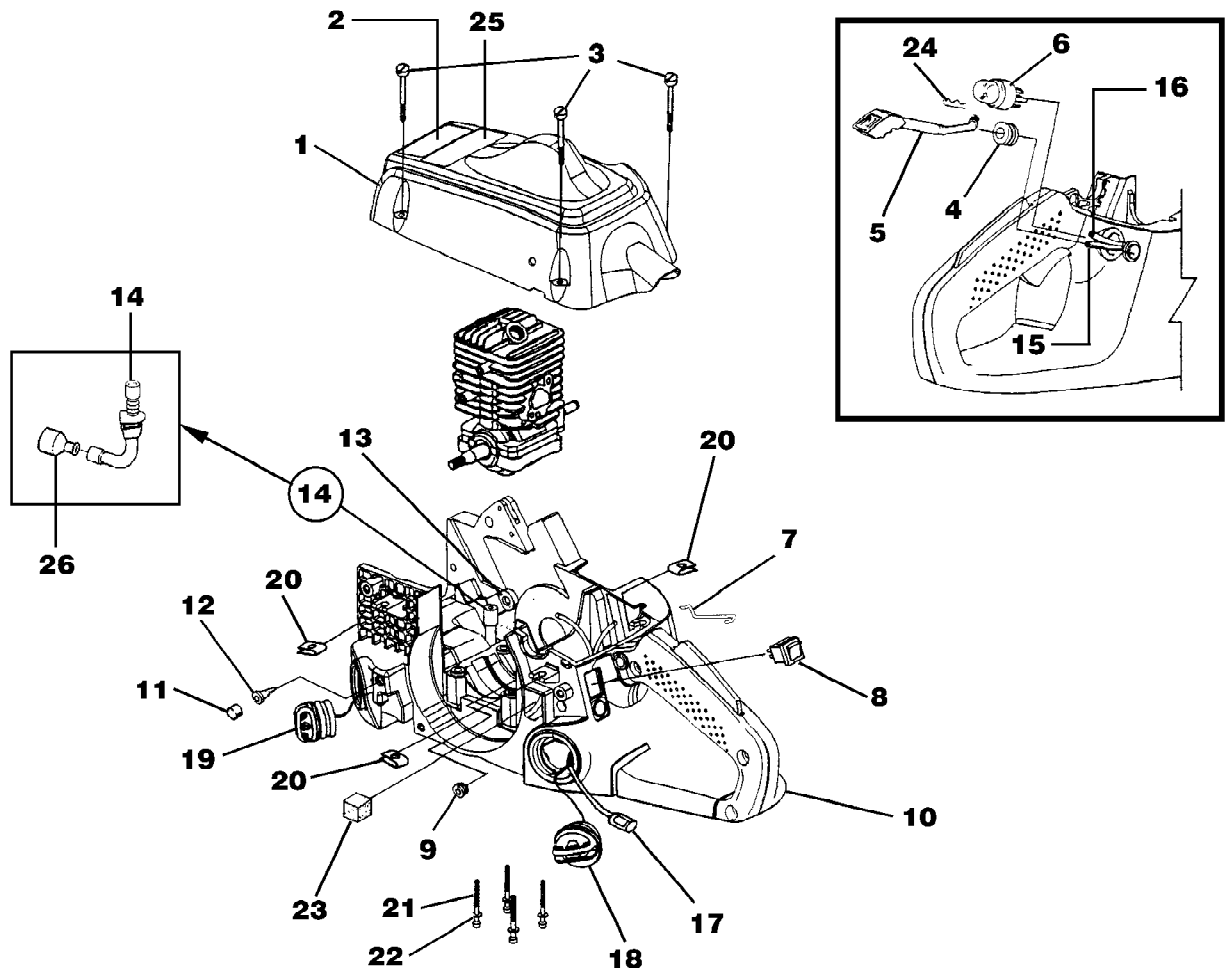

No
Diagram
Available

Parts List
Only

Ref #	Part Number	Qty	S/P/F	Description
	PT12371MD	1		Guide Bar 12" (Power Tip) (3/8")
	H1N7245AH	1		Chain 12" (3/8")
	PT14371MD	1	/P	Guide Bar 14" (Power Tip) (3/8")
	H1N7252AH	1	S	Chain 14" (3/8")
	PT16371MD	1	/P	Guide Bar 16" (Power Tip) (3/8")
	H1N7256AH	1	S	Chain 16" (3/8")
	PT18371MD	1	/P	Guide Bar 18" (Power Tip) (3/8")
	H1N7262AH	1	S	Chain 18" (3/8")
	PS24823	1	/P	Sealant Silicon
	UP06561	1	S/P	Rubber tubing (10')
	09207	1	/P	Wrench - Combination
	18416	1		Digital Tachometer
	18453	1	/P	Grease, Multi-purpose
	94194	1	/P	Compression Tester
	UP07160	1	S/P	Bit, Torx T27
	UP04562	1	S/P	Carry Case
	UP06732	1	S/P	Bumper Spike Kit

Ref #	Part Number	Qty	S/P/F	Description
1	UP06568	1	S/P	Hand Guard Kit Includes item 2
2	UP03898	1	S	Screw-Thd. form. (#8-14 x .625)
3	UP04202	1	S	Pivot, L.H.
4	UP04201	1	S	Pivot, R.H.
5	UP04240	1	S	Screw, Hex Socket Hd. (8-32 x 5/8") Torque Specs 25-35 In/Lbs; 2.8-3.9 Nm; Required Loctite 242 Blue
6	UP04180	2	S	Guide Bar Bolt
	UP06966	1	S/P	Guide Bar Adjusting Kit Includes items 7-11
7	UP04206	1	S/P	Plate, Guide Bar
8	UP04085	1	S/P	Plate, Guide Bar
9	UP04187	1	S	Screw, Guide Bar Adjusting
10	UP04186	1	S	Pin, Guide Bar Adjusting
11	UP04056	1	S	Ring, Retaining
12	UP04082	1	S	Screw, Thread Form., Plastite (6-19 x 1/2") Torque Specs 8-18 In/Lbs; 0.9-2.0 Nm
13	UP04182	1	S	Thrust Washer
14	UP06727	1	S/P	Clutch & Hardware Torque Specs 130-180 In/Lbs; 14.7-20.3 Nm
15	UP06967	1	S	Sprocket, Drum (3/8 Pitch) Includes items 16-18
16	UP04175	1	S	Bearing, Needle
17	UP04179	1	S/P	Washer, Cupped
18	UP04228	1	S/P	Ring, Retaining
19	UP06975	1	S/P	Drive Case Cover Includes items 20-21
20	UP04088	1	S	Stop, Chain
21	UP03900	1	S/P	Screw, Thread Form., Plastite (10-14 x 3/4") Torque Specs 30-50 In/Lbs; 3.4-5.6 Nm
22	UP04058	2	S	Nut, Hex Torque Specs Hand Tight