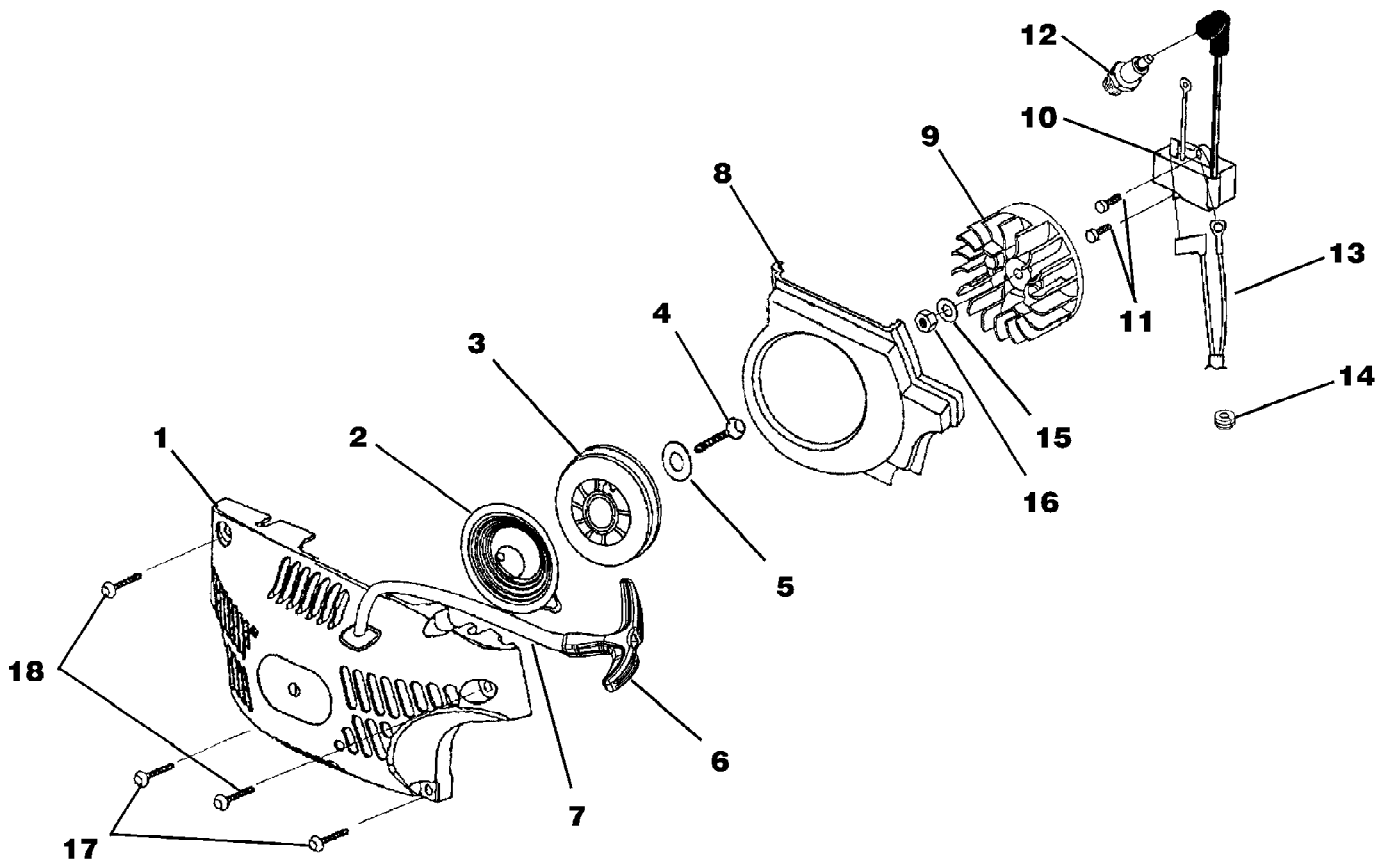

Ref #	Part Number	Qty	S/P/F	Description
1	UP06749	1	S/P	Starter Kit Includes items 2-7
2	UP04092	1	S	Spring & Container
3	UP05460	1	S/P	Pulley, Starter
4	UP04237	1	S	Screw, Thread Form, Plastite (10-14 x 5/8") Torque Specs 30-40 In/Lbs; 3.4-4.5 Nm
5	UP04089	1	S/P	Washer, Retaining
6	UP04216	1	S	Grip, Starter
7	UP03911	1	S	Rope, Starter 46"
8	UP04192	1	S	Baffle, Fan Housing
9	UP04242	1	S/P	Rotor & Starter Pawl
10	A08676A	1	S	Ignition Kit (33cc models); Includes item 11
	UP05851	1	S	Ignition Kit
11	UP04086	2	S/P	Screw, Thread Form (8-32 x 5/8") Torque Specs 30-40 In/Lbs; 3.4-4.5 Nm; Required Loctite 242 Blue
12	UP04093	1	S	Spark Plug Torque Specs 120-180 In/Lbs; 13.6-20.3 Nm
13	UP04222	1	S	Ignition Switch Harness
14	UP04215	1	S	Grommet, Wire Harness (Split)
15	UP04241	1	S/P	Washer, Flat
16	UP04081	1	S	Nut, Jam Torque Specs 100-150 In/Lbs; 11.3-16.9 Nm
17	UP04236	2	S	Screw, Truss Hd., Plastite (10-14 x 7/8") Torque Specs 30-40 In/Lbs; 3.4-4.5 Nm
18	UP04237	2	S	Screw, Truss Hd., Plastite (10-14 x 5/8") Torque Specs 30-40 In/Lbs; 3.4-4.5 Nm