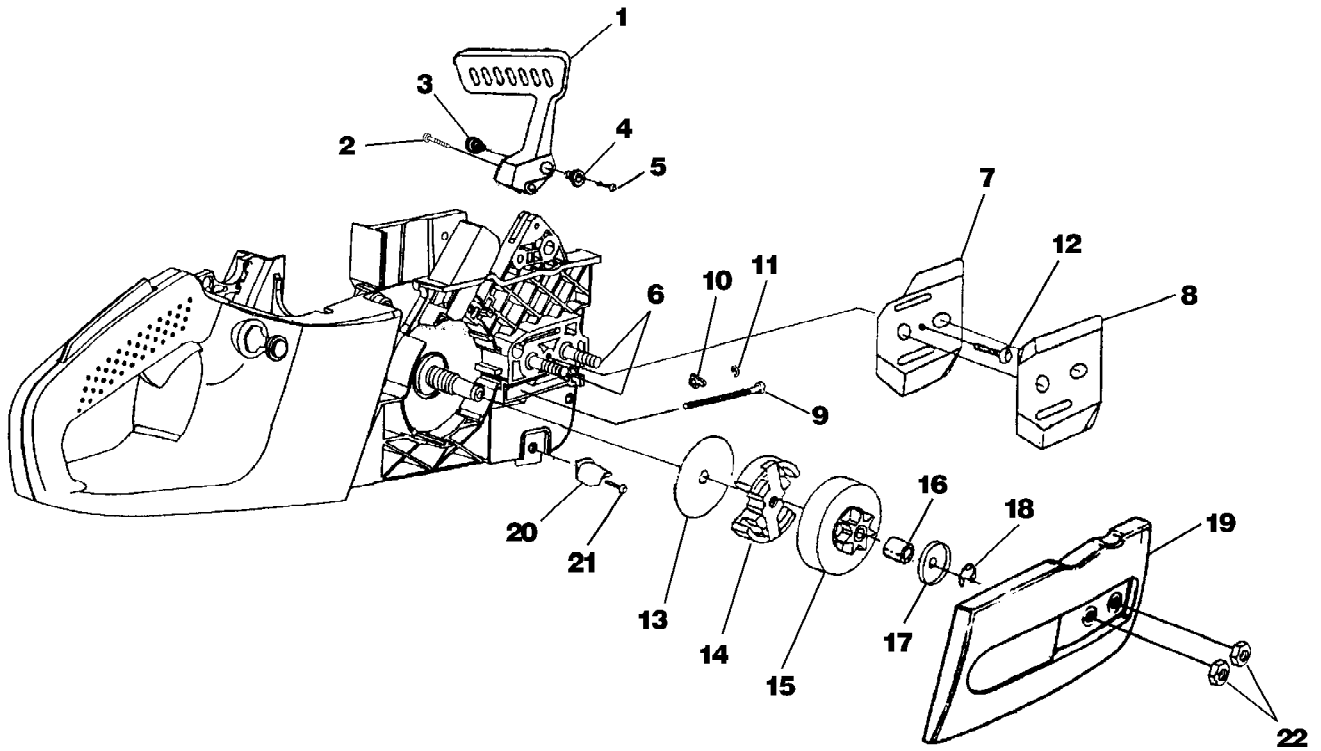

No
Diagram
Available

Parts List
Only

Ref #	Part Number	Qty	S/P/F	Description
	PT12371MD	1		Guide Bar 12" (Power Tip) (3/8")
	H1N7245AH	1		Chain 12" (3/8")
	PT14371MD	1	/P	Guide Bar 14" (Power Tip) (3/8")
	H1N7252AH	1	S	Chain 14" (3/8")
	PT16371MD	1	/P	Guide Bar 16" (Power Tip) (3/8")
	H1N7256AH	1	S	Chain 16" (3/8")
	PT18371MD	1	/P	Guide Bar 18" (Power Tip) (3/8")
	H1N7262AH	1	S	Chain 18" (3/8")
	PS24823	1	/P	Sealant Silicon
	UP06561	1	S/P	Rubber tubing (10')
	09207	1	/P	Wrench - Combination
	18416	1		Digital Tachometer
	18453	1	/P	Grease, Multi-purpose
	94194	1	/P	Compression Tester
	UP07160	1	S/P	Bit, Torx T27
	UP04562	1	S/P	Carry Case
	UP06732	1	S/P	Bumper Spike Kit

Ref #	Part Number	Qty	S/P/F	Description
1	UP06568	1	S/P	Hand Guard Kit Includes item 2
2	UP03898	1	S	Screw-Thd. form. (#8-14 x .625)
3	UP04202	1	S	Pivot, L.H.
4	UP04201	1	S	Pivot, R.H.
5	UP04240	1	S	Screw, Hex Socket Hd. (8-32 x 5/8") Torque Specs 25-35 In/Lbs; 2.8-3.9 Nm; Required Loctite 242 Blue
6	UP04180	2	S	Guide Bar Bolt
	UP06966	1	S/P	Guide Bar Adjusting Kit Includes items 7-11
7	UP04206	1	S/P	Plate, Guide Bar
8	UP04085	1	S/P	Plate, Guide Bar
9	UP04187	1	S	Screw, Guide Bar Adjusting
10	UP04186	1	S	Pin, Guide Bar Adjusting
11	UP04056	1	S	Ring, Retaining
12	UP04082	1	S	Screw, Thread Form., Plastite (6-19 x 1/2") Torque Specs 8-18 In/Lbs; 0.9-2.0 Nm
13	UP04182	1	S	Thrust Washer
14	UP06727	1	S/P	Clutch & Hardware Torque Specs 130-180 In/Lbs; 14.7-20.3 Nm
15	UP06967	1	S	Sprocket, Drum (3/8 Pitch) Includes items 16-18
16	UP04175	1	S	Bearing, Needle
17	UP04179	1	S/P	Washer, Cupped
18	UP04228	1	S/P	Ring, Retaining
19	UP06975	1	S/P	Drive Case Cover Includes items 20-21
20	UP04088	1	S	Stop, Chain
21	UP03900	1	S/P	Screw, Thread Form., Plastite (10-14 x 3/4") Torque Specs 30-50 In/Lbs; 3.4-5.6 Nm
22	UP04058	2	S	Nut, Hex Torque Specs Hand Tight