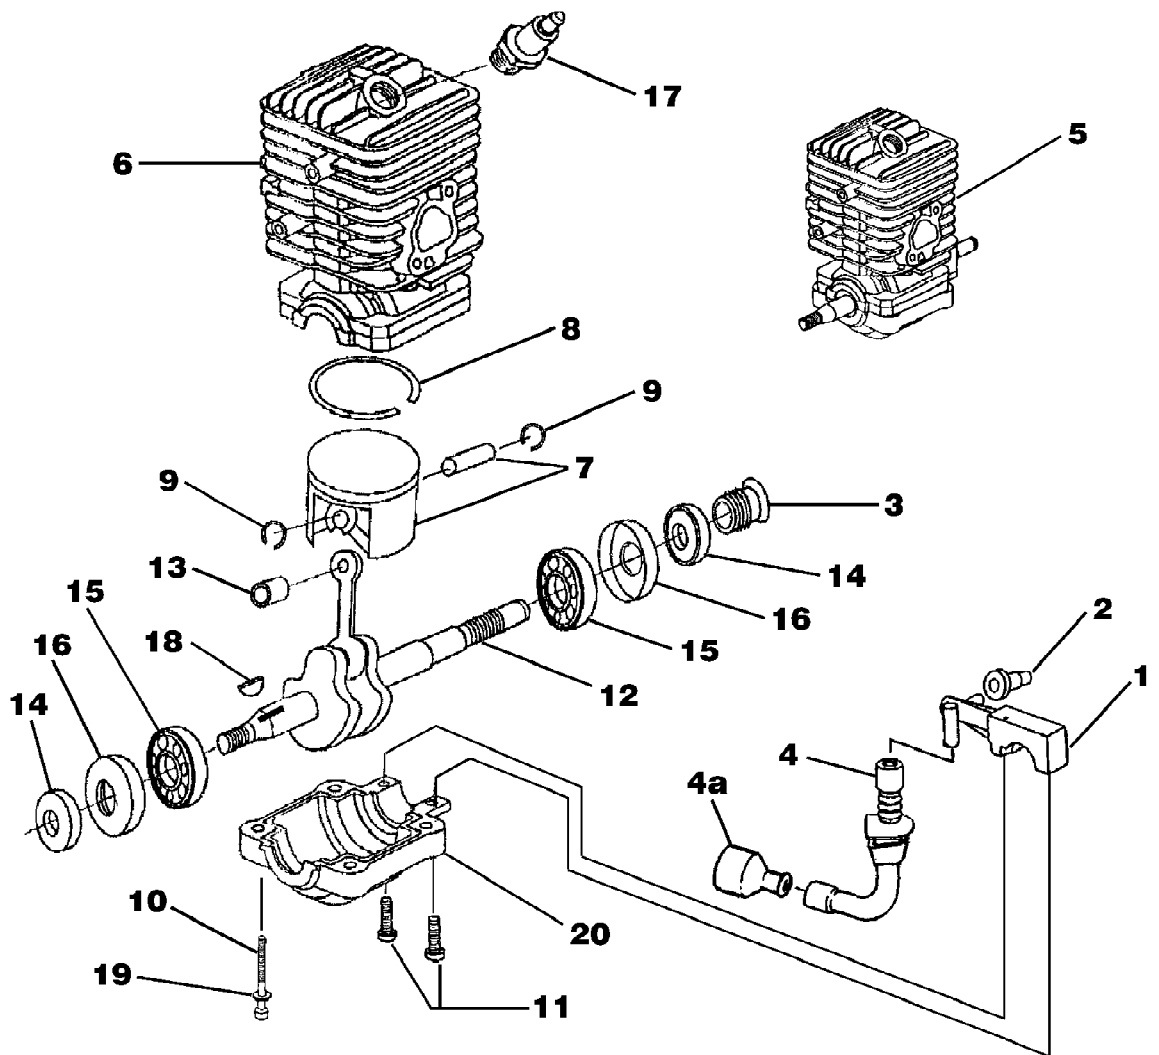

Ref #	Part Number	Qty	S/P/F	Description
1	UP06602	1	/P	Oil Pump Kit Includes items 2-4A
2	UP04185	1	S	Grommet, Oil Outlet
3	UP04188	1	S	Left Hand Worm
4	UP04048	1	S/P	Tube, Oil Intake
4A	UP04054	1		Oil Filter
5	UP03696	1	/P	Short Block, Complete (33cc) Includes items 6-16
	UP03853	1	/P	Short Block, Complete (38cc)
6	A08666	1	S	Cylinder Kit (33cc)
	A08667	1	S/P	Cylinder Kit (38cc)
	UP04183	1	S	Gasket, Muffler (Not Shown)
	UP04184	1	S/P	Gasket, Heat Dam (Not Shown)
	UP04094	1	S	Gasket, Carburetor (Not Shown)
7	UP06971	1	S/P	Piston & Pin (33cc) Includes items 8-9
8	UP04177	1	S	Piston Ring
9	UP04051	2	S	Ring, Retaining
7	UP06972	1	S/P	Piston & Pin (38cc) Includes items 8-9
8	UP04190	1	S	Piston Ring
9	UP04051	2	S	Ring, Retaining
10	UP04083	4	S	Screw, Cap-Socket Hd. (10-24 x 2") Torque Specs 65-75 In/Lbs; 7.3-8.5 Nm; Required Loctite 262 Red
11	UP03898	2	S	Screw, Pan Hd., Plastite (8-16 x 5/8") Torque Specs 15-20 In/Lbs; 1.7-2.3 Nm
12	UP03587	1	/P	Crankshaft & Rod Assembly Includes items 13-16
13	UP04174	1	S/P	Bearing, Needle
14	UP04047	2	S	Shaft Seal
15	UP04176	2	S/P	Bearing & Rubber Case Includes item 16
16	UP04046	1	S	Rubber Case
17	UP04093	1	S	Spark Plug Torque Specs 120-180 In/Lbs; 13.6-20.3 Nm
18	UP03874	1	S	Woodruff Key
19	UP04087	4	S	Washer
20	UP04172	1	S	Lower Crankcase