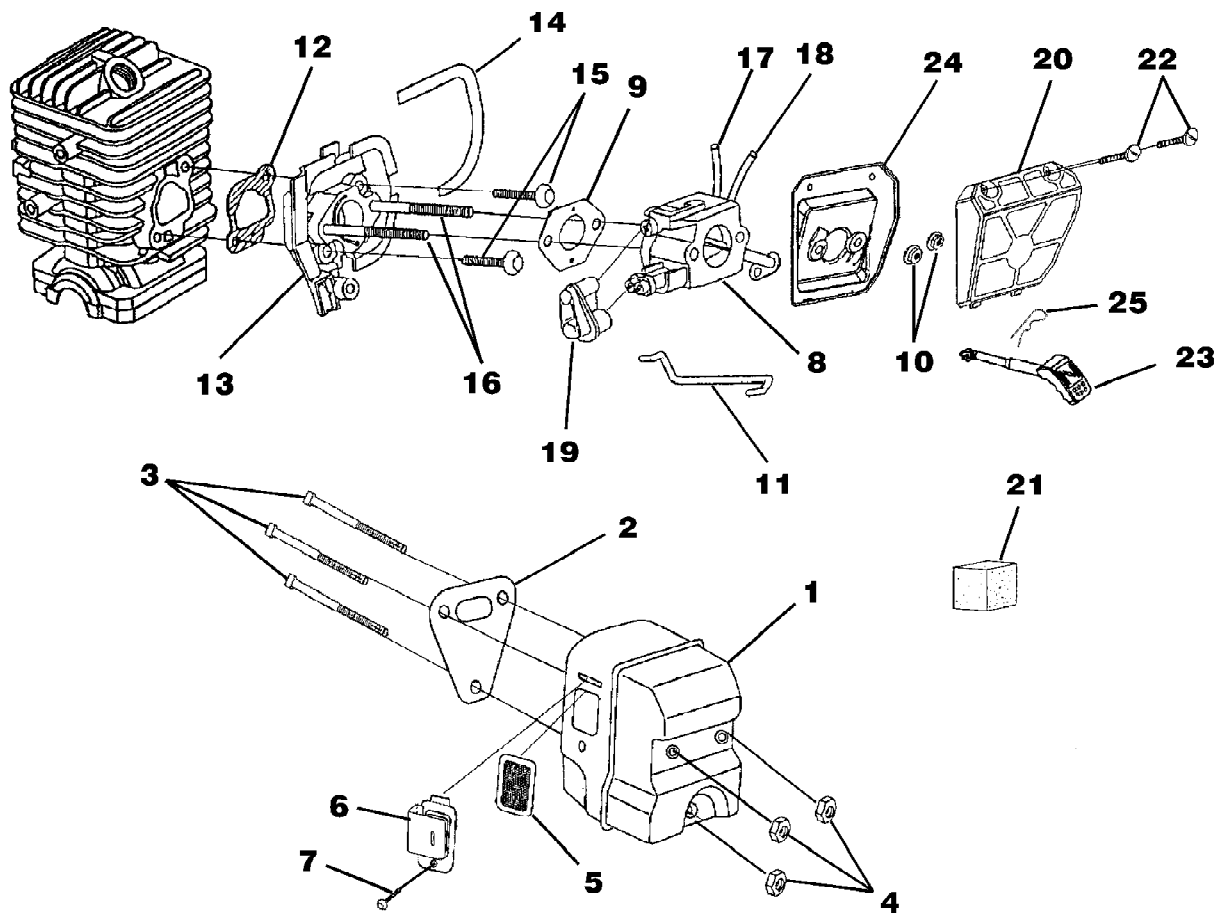

No
Diagram
Available

Parts List
Only

Ref #	Part Number	Qty	S/P/F	Description
	PT12371MD	1		Guide Bar 12" (Power Tip) (3/8")
	H1N7245AH	1		Chain 12" (3/8")
	PT14371MD	1	/P	Guide Bar 14" (Power Tip) (3/8")
	H1N7252AH	1	S	Chain 14" (3/8")
	PT16371MD	1	/P	Guide Bar 16" (Power Tip) (3/8")
	H1N7256AH	1	S	Chain 16" (3/8")
	PT18371MD	1	/P	Guide Bar 18" (Power Tip) (3/8")
	H1N7262AH	1	S	Chain 18" (3/8")
	PS24823	1	/P	Sealant Silicon
	UP06561	1	S/P	Rubber tubing (10')
	09207	1	/P	Wrench - Combination
	18416	1		Digital Tachometer
	18453	1	/P	Grease, Multi-purpose
	94194	1	/P	Compression Tester
	UP07160	1	S/P	Bit, Torx T27
	UP04562	1	S/P	Carry Case
	UP06732	1	S/P	Bumper Spike Kit

Ref #	Part Number	Qty	S/P/F	Description
1	UP06568	1	S/P	Hand Guard Kit Includes item 2
2	UP03898	1	S	Screw-Thd. form. (#8-14 x .625)
3	UP04202	1	S	Pivot, L.H.
4	UP04201	1	S	Pivot, R.H.
5	UP04240	1	S	Screw, Hex Socket Hd. (8-32 x 5/8") Torque Specs 25-35 In/Lbs; 2.8-3.9 Nm; Required Loctite 242 Blue
6	UP04180	2	S	Guide Bar Bolt
	UP06966	1	S/P	Guide Bar Adjusting Kit Includes items 7-11
7	UP04206	1	S/P	Plate, Guide Bar
8	UP04085	1	S/P	Plate, Guide Bar
9	UP04187	1	S	Screw, Guide Bar Adjusting
10	UP04186	1	S	Pin, Guide Bar Adjusting
11	UP04056	1	S	Ring, Retaining
12	UP04082	1	S	Screw, Thread Form., Plastite (6-19 x 1/2") Torque Specs 8-18 In/Lbs; 0.9-2.0 Nm
13	UP04182	1	S	Thrust Washer
14	UP06727	1	S/P	Clutch & Hardware Torque Specs 130-180 In/Lbs; 14.7-20.3 Nm
15	UP06967	1	S	Sprocket, Drum (3/8 Pitch) Includes items 16-18
16	UP04175	1	S	Bearing, Needle
17	UP04179	1	S/P	Washer, Cupped
18	UP04228	1	S/P	Ring, Retaining
19	UP06975	1	S/P	Drive Case Cover Includes items 20-21
20	UP04088	1	S	Stop, Chain
21	UP03900	1	S/P	Screw, Thread Form., Plastite (10-14 x 3/4") Torque Specs 30-50 In/Lbs; 3.4-5.6 Nm
22	UP04058	2	S	Nut, Hex Torque Specs Hand Tight