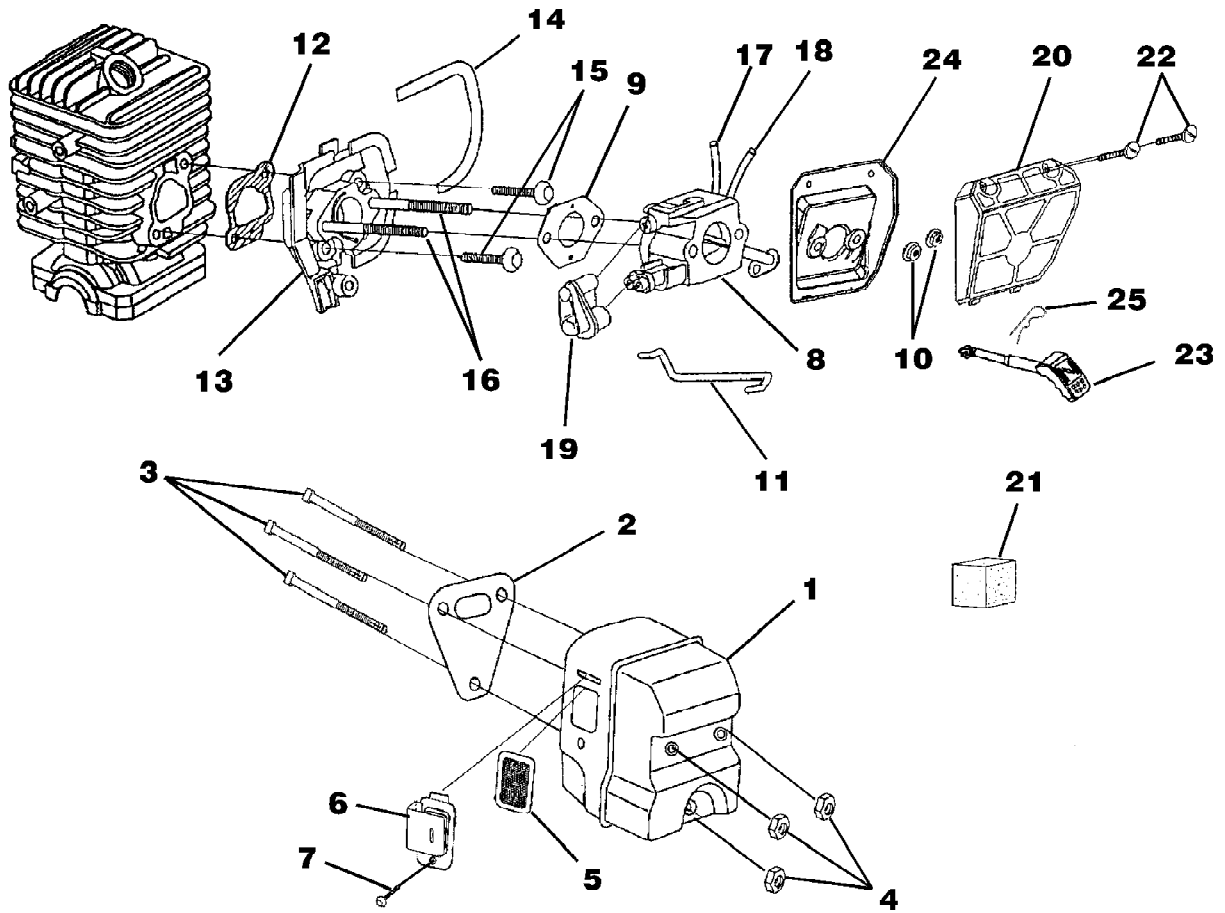

No  
Diagram  
Available  
  
Parts List  
Only

Ref #	Part Number	Qty	S/P/F	Description
	PT12371MD	1		Guide Bar 12" (Power Tip) (3/8")
	H1N7245AH	1		Chain 12" (3/8")
	PT14371MD	1	/P	Guide Bar 14" (Power Tip) (3/8")
	H1N7252AH	1	S	Chain 14" (3/8")
	PT16371MD	1	/P	Guide Bar 16" (Power Tip) (3/8")
	H1N7256AH	1	S	Chain 16" (3/8")
	PT18371MD	1	/P	Guide Bar 18" (Power Tip) (3/8")
	H1N7262AH	1	S	Chain 18" (3/8")
	PS24823	1	/P	Sealant Silicon
	UP06561	1	S/P	Rubber tubing (10')
	09207	1	/P	Wrench - Combination
	18416	1		Digital Tachometer
	18453	1	/P	Grease, Multi-purpose
	94194	1	/P	Compression Tester
	UP07160	1	S/P	Bit, Torx T27
	UP04562	1	S/P	Carry Case
	UP06732	1	S/P	Bumper Spike Kit

Ref #	Part Number	Qty	S/P/F	Description
1	UP06568	1	S/P	Hand Guard Kit Includes item 2
2	UP03898	1	S	Screw-Thd. form. (#8-14 x .625)
3	UP04202	1	S	Pivot, L.H.
4	UP04201	1	S	Pivot, R.H.
5	UP04240	1	S	Screw, Hex Socket Hd. (8-32 x 5/8") Torque Specs 25-35 In/Lbs; 2.8-3.9 Nm; Required Loctite 242 Blue
6	UP04180	2	S	Guide Bar Bolt
	UP06966	1	S/P	Guide Bar Adjusting Kit Includes items 7-11
7	UP04206	1	S/P	Plate, Guide Bar
8	UP04085	1	S/P	Plate, Guide Bar
9	UP04187	1	S	Screw, Guide Bar Adjusting
10	UP04186	1	S	Pin, Guide Bar Adjusting
11	UP04056	1	S	Ring, Retaining
12	UP04082	1	S	Screw, Thread Form., Plastite (6-19 x 1/2") Torque Specs 8-18 In/Lbs; 0.9-2.0 Nm
13	UP04182	1	S	Thrust Washer
14	UP06727	1	S/P	Clutch & Hardware Torque Specs 130-180 In/Lbs; 14.7-20.3 Nm
15	UP06967	1	S	Sprocket, Drum (3/8 Pitch) Includes items 16-18
16	UP04175	1	S	Bearing, Needle
17	UP04179	1	S/P	Washer, Cupped
18	UP04228	1	S/P	Ring, Retaining
19	UP06975	1	S/P	Drive Case Cover Includes items 20-21
20	UP04088	1	S	Stop, Chain
21	UP03900	1	S/P	Screw, Thread Form., Plastite (10-14 x 3/4") Torque Specs 30-50 In/Lbs; 3.4-5.6 Nm
22	UP04058	2	S	Nut, Hex Torque Specs Hand Tight