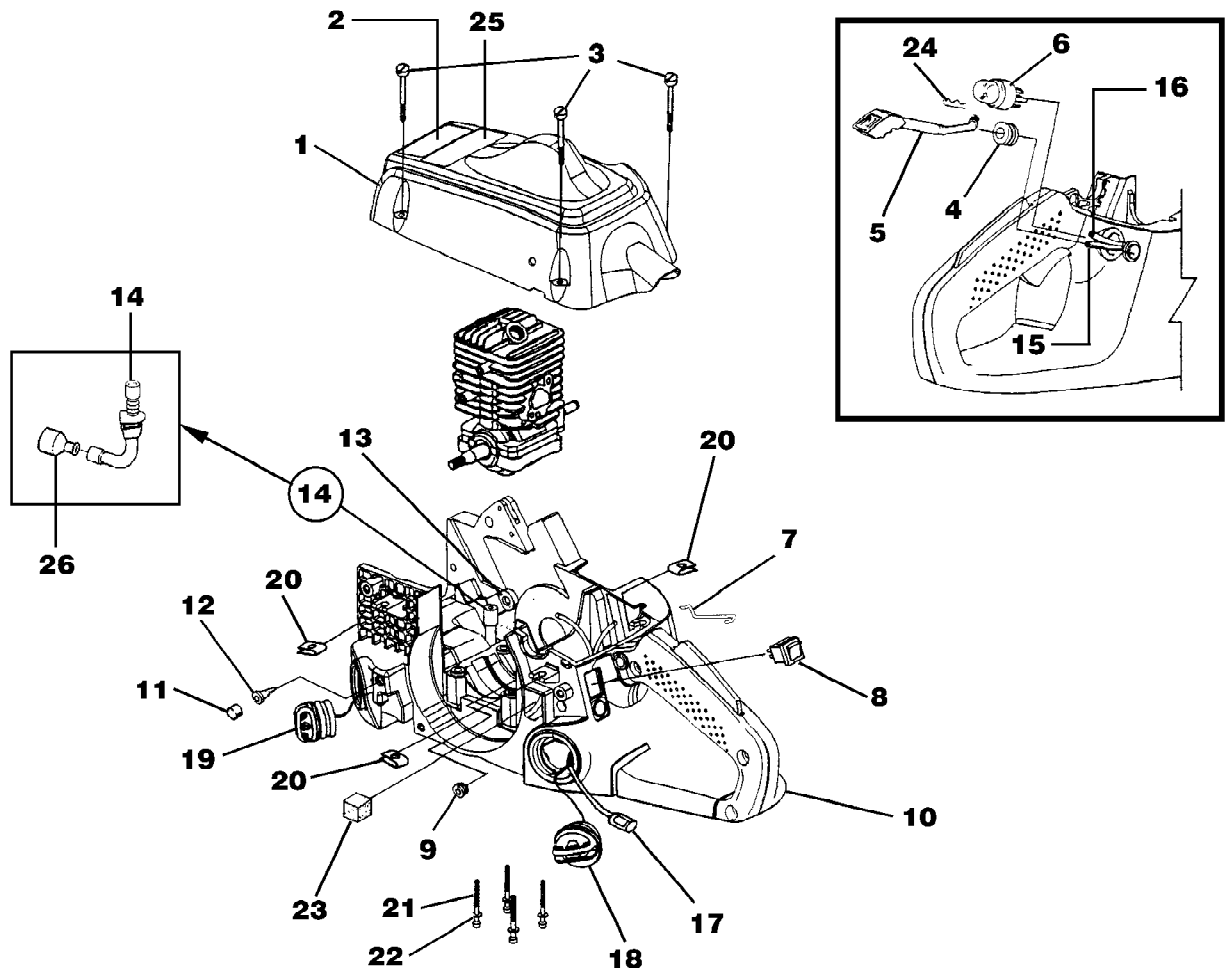

No  
Diagram  
Available  
  
Parts List  
Only

Ref #	Part Number	Qty	S/P/F	Description
	PT12371MD	1		Guide Bar 12" (Power Tip) (3/8")
	H1N7245AH	1		Chain 12" (3/8")
	PT14371MD	1	/P	Guide Bar 14" (Power Tip) (3/8")
	H1N7252AH	1	S	Chain 14" (3/8")
	PT16371MD	1	/P	Guide Bar 16" (Power Tip) (3/8")
	H1N7256AH	1	S	Chain 16" (3/8")
	PT18371MD	1	/P	Guide Bar 18" (Power Tip) (3/8")
	H1N7262AH	1	S	Chain 18" (3/8")
	PS24823	1	/P	Sealant Silicon
	UP06561	1	S/P	Rubber tubing (10')
	09207	1	/P	Wrench - Combination
	18416	1		Digital Tachometer
	18453	1	/P	Grease, Multi-purpose
	94194	1	/P	Compression Tester
	UP07160	1	S/P	Bit, Torx T27
	UP04562	1	S/P	Carry Case
	UP06732	1	S/P	Bumper Spike Kit

Ref #	Part Number	Qty	S/P/F	Description
1	UP06568	1	S/P	Hand Guard Kit Includes item 2
2	UP03898	1	S	Screw-Thd. form. (#8-14 x .625)
3	UP04202	1	S	Pivot, L.H.
4	UP04201	1	S	Pivot, R.H.
5	UP04240	1	S	Screw, Hex Socket Hd. (8-32 x 5/8") Torque Specs 25-35 In/Lbs; 2.8-3.9 Nm; Required Loctite 242 Blue
6	UP04180	2	S	Guide Bar Bolt
	UP06966	1	S/P	Guide Bar Adjusting Kit Includes items 7-11
7	UP04206	1	S/P	Plate, Guide Bar
8	UP04085	1	S/P	Plate, Guide Bar
9	UP04187	1	S	Screw, Guide Bar Adjusting
10	UP04186	1	S	Pin, Guide Bar Adjusting
11	UP04056	1	S	Ring, Retaining
12	UP04082	1	S	Screw, Thread Form., Plastite (6-19 x 1/2") Torque Specs 8-18 In/Lbs; 0.9-2.0 Nm
13	UP04182	1	S	Thrust Washer
14	UP06727	1	S/P	Clutch & Hardware Torque Specs 130-180 In/Lbs; 14.7-20.3 Nm
15	UP06967	1	S	Sprocket, Drum (3/8 Pitch) Includes items 16-18
16	UP04175	1	S	Bearing, Needle
17	UP04179	1	S/P	Washer, Cupped
18	UP04228	1	S/P	Ring, Retaining
19	UP06975	1	S/P	Drive Case Cover Includes items 20-21
20	UP04088	1	S	Stop, Chain
21	UP03900	1	S/P	Screw, Thread Form., Plastite (10-14 x 3/4") Torque Specs 30-50 In/Lbs; 3.4-5.6 Nm
22	UP04058	2	S	Nut, Hex Torque Specs Hand Tight