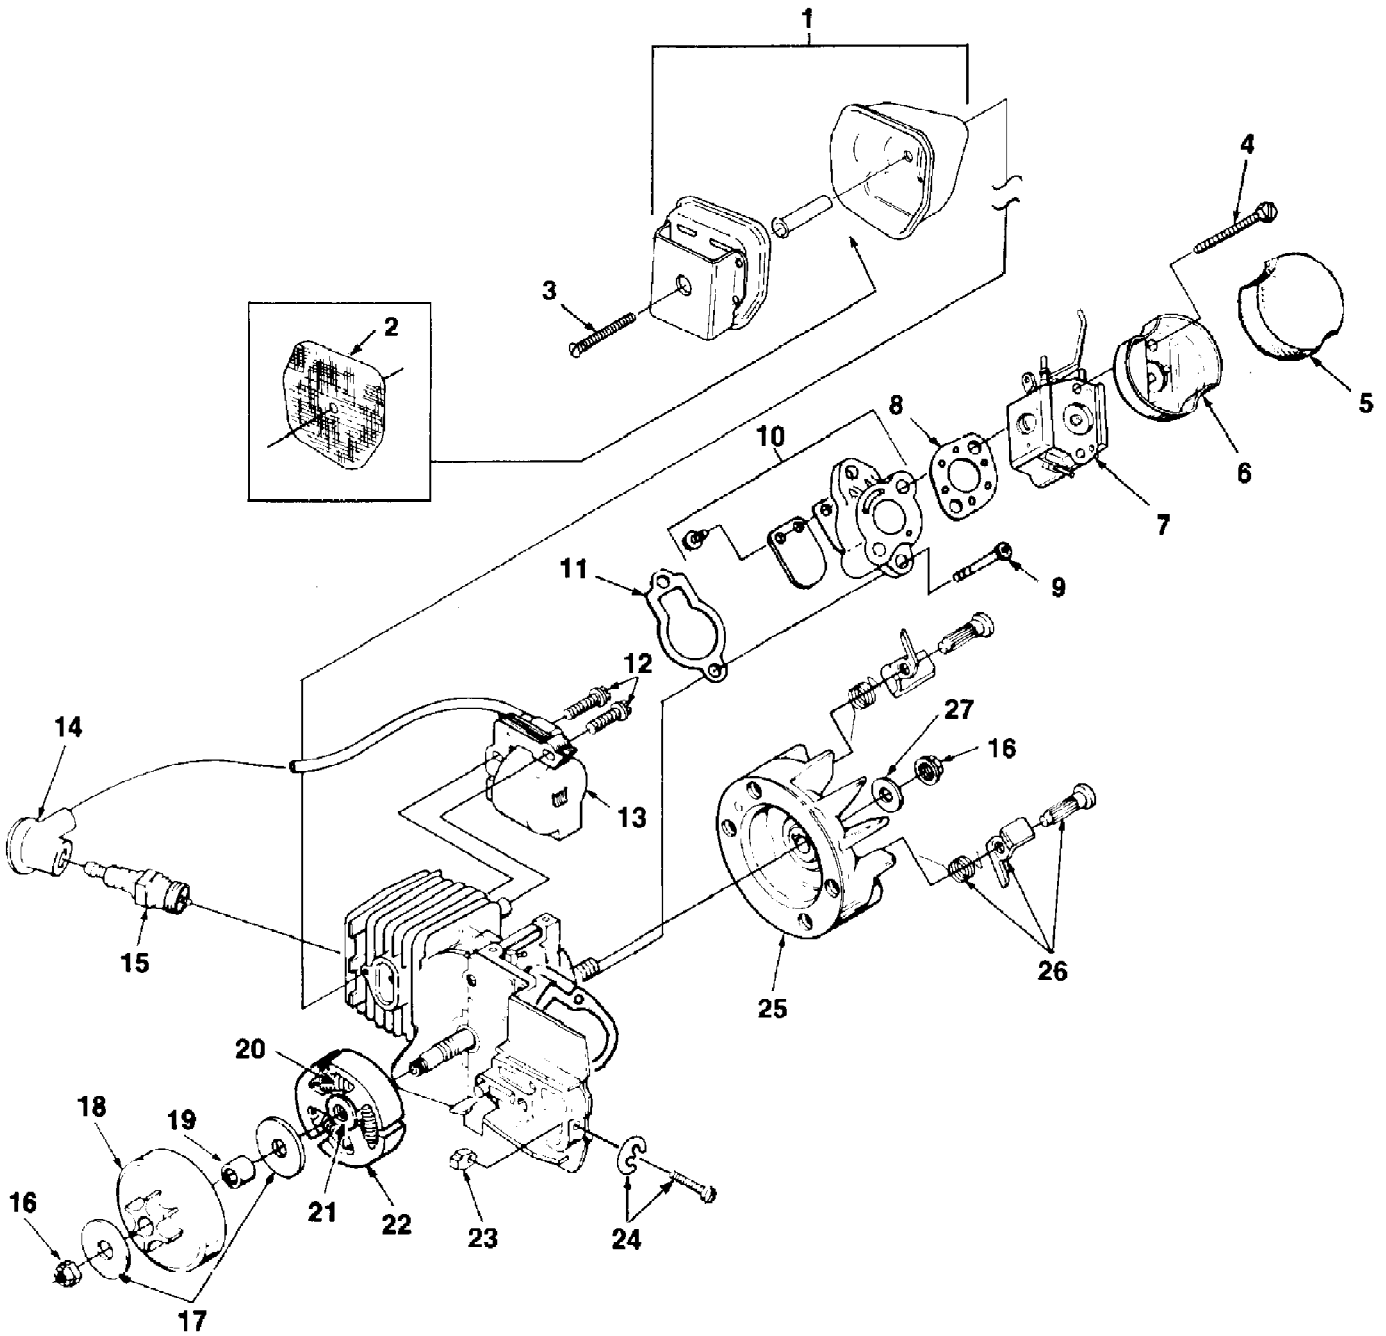

LX30 Bandit Chain Saw UT-10705-A  
Engine Internals

LX30 Bandit Chain Saw UT-10705-A  
Engine Internals

Page 2 of 8

Ref #	Part Number	Qty	S/P/F	Description
1	024855	1	/P	CYLINDER
2	02639	1	/P	SHIELD- Sawdust
3	93932	1		SCREW- Tapping (#6-32 x 5/16")
4	A01574	1		CRANKSHAFT
5	02035	1	/P	BEARING
6	02464	2		WASHER- Thrust
7	12530	2		BEARING- Needle
8	69407	2	S	SPACER
9	94638	2	S	SEAL- Shaft
10	69250	1	/P	KEY- Woodruff
11	A98967A	1	S	PISTON ASSEMBLY
12	98096	1		RING- Retaining
13	93165	1		RING- Piston
14	A03060A	1		CRANKCASE
15	69195	1	/P	BOLT- Guide bar
16	82567	4		SCREW- Pan hd. (10-24 x 1 1/8")
17	7031040	1		TUBING- Rubber (10")

LX30 Bandit Chain Saw UT-10705-A  
Housing & Handles

Page 4 of 8

Ref #	Part Number	Qty	S/P/F	Description
1	810652	1	S	NUT- Guide Bar
2	69309A	1	/P	WASHER- Flat
3	69360A	1		PLATE- Guide Bar
4	82538	4	/P	SCREW- Pan hd. (10-24 x 3/4")
5	A63938	1	S	SWITCH- Toggle
6	96417	1		STRAP- Ground
7	A94721	1		GROUND LEAD
8	70834	1	/P	PLATE-"On-Off"
9	A01517	1		HOUSING- Engine
10	82312	1	/P	SCREW- Pan hd. (#10 x 5/8")
11	69872A	1		COVER- Handle
12	69874C	1	S	TRIGGER
13	69255C	1	/P	ROD- Throttle (UT-10705)
	00138	1		ROD- Throttle (UT-10705-A)
14	A70796C	1	S	HAND GUARD
15	95714	1	S	SCREW- Shoulder (#10 x .560)
16	95694	1		WASHER- Curved spring
17	96102	1		WASHER- Flat
18	02661	1		DECAL- Handguard
19	69263	1		COVER- Air filter
20	82563	5	/P	SCREW- Thd. form (10-14 x 3/4")
21	94062	1	/P	WASHER- Retaining
22	97768A	1		PULLEY- Starter
23	9789901	1	/P	ROPE- Starter
24	A97908	1	/P	SPRING- Rewind
25	A01573	1		HOUSING- Rewind Starter w/decals
26	02264	1	S	GRIP- Starter
27	94508A	1		HANDLE BAR
28	94065	2		SCREW- Pan hd. (10-16 x 3/4")
29	A00174	1		FUEL TANK
30	7031028	1	S	TUBING- Rubber (7")
31	49422	1	S	FILTER- Fuel
32	98819	1	/P	VALVE- Duck bill
33	A97359A	1	S	FUEL CAP
34	A00173	1	S	OIL TANK
35	7031040	1		TUBING- Rubber (10")
36	98819	1	/P	VALVE- Duck bill
37	A68593	1		OIL FILTER
38	A00133	1		OILER & CAP
39	7031028	1	S	TUBING- Rubber (7")