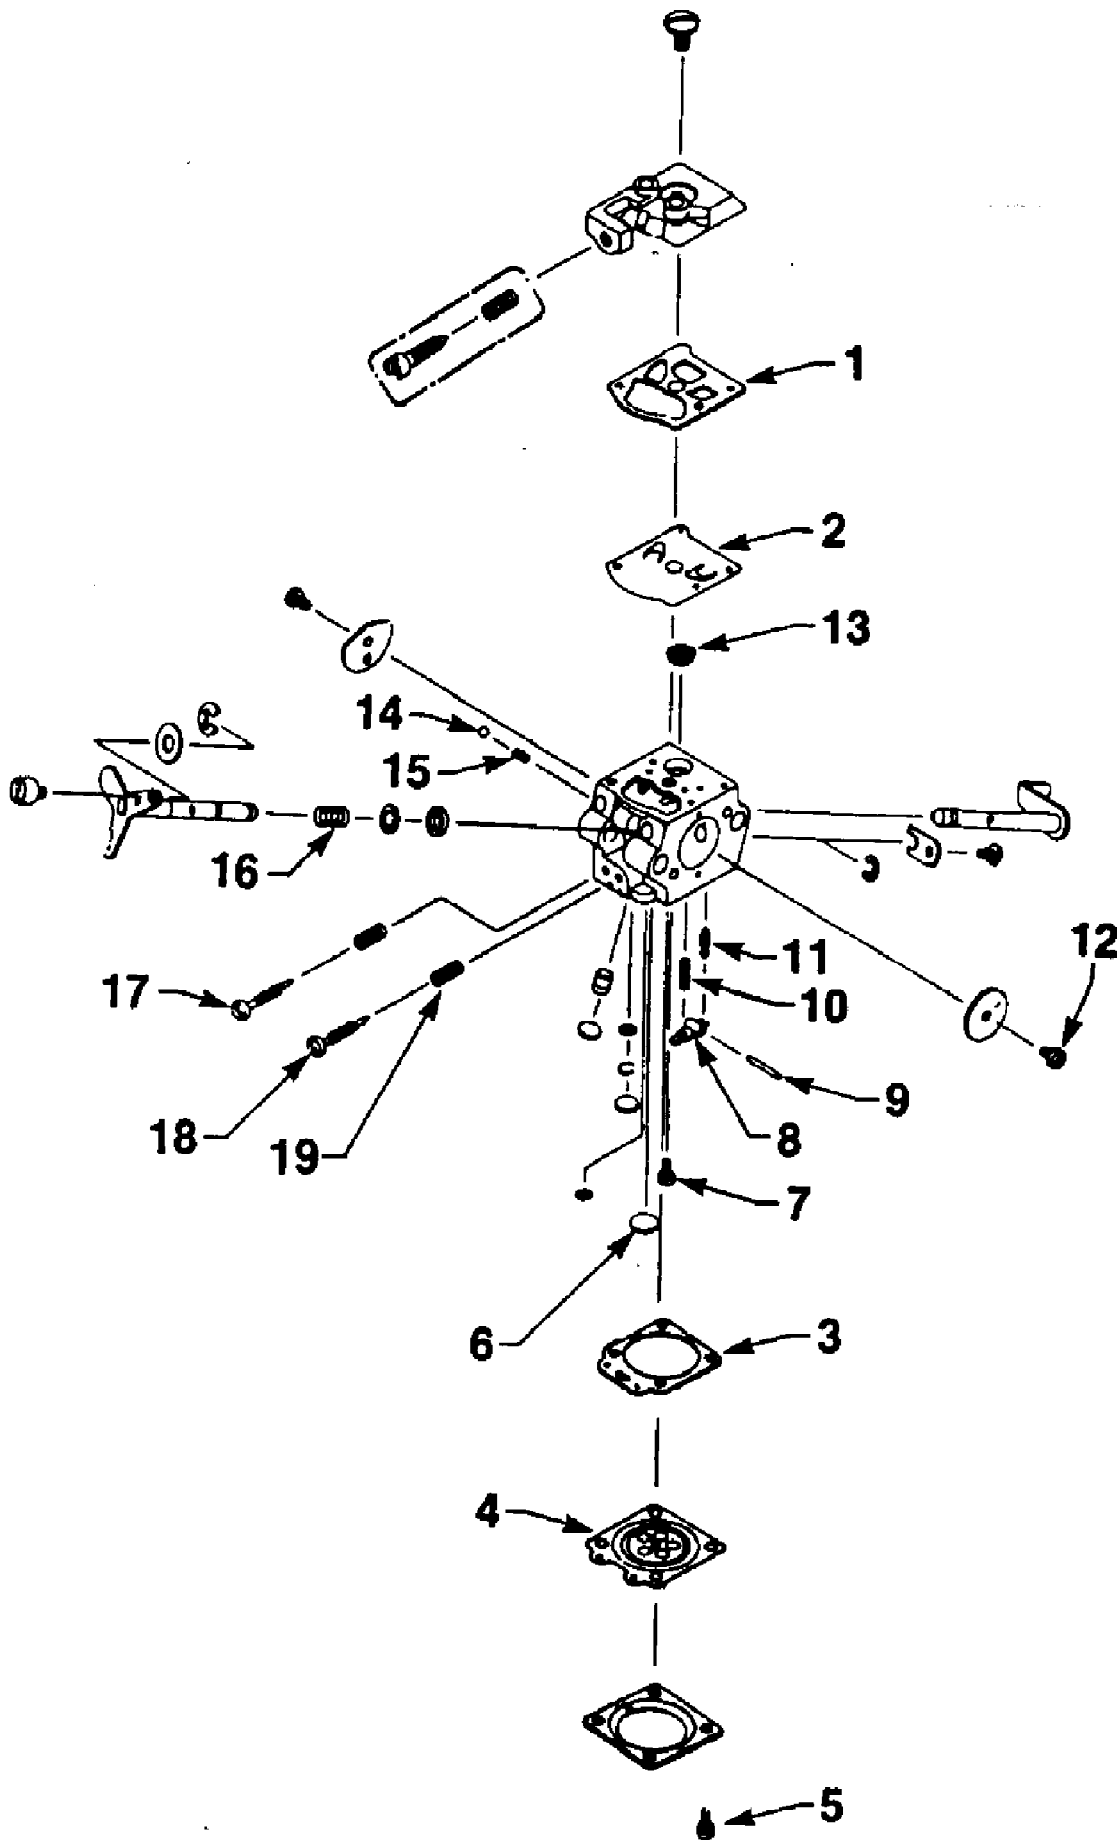

Ref #	Part Number	Qty	S/P/F	Description
1	A02197	1		Repair Kit
	A02588	1		Gasket/Diaphragm Kit
2	A02197	1		Repair Kit
	A02588	1		Gasket/Diaphragm Kit
3	A02197	1		Repair Kit
	A02588	1		Gasket/Diaphragm Kit
4	A02197	1		Repair Kit
	A02588	1		Gasket/Diaphragm Kit
5	A02197	1		Repair Kit
6	A02197	1		Repair Kit
7	A02197	1		Repair Kit
8	A02197	1		Repair Kit
9	A02197	1		Repair Kit
10	A02197	1		Repair Kit
11	A02197	1		Repair Kit
12	A02197	1		Repair Kit
13	A02197	1		Repair Kit
14	A02197	1		Repair Kit
15	A02197	1		Repair Kit
16	A02197	1		Repair Kit
17	A02197	1		Repair Kit
18	A02197	1		Repair Kit
19	A02197	1		Repair Kit