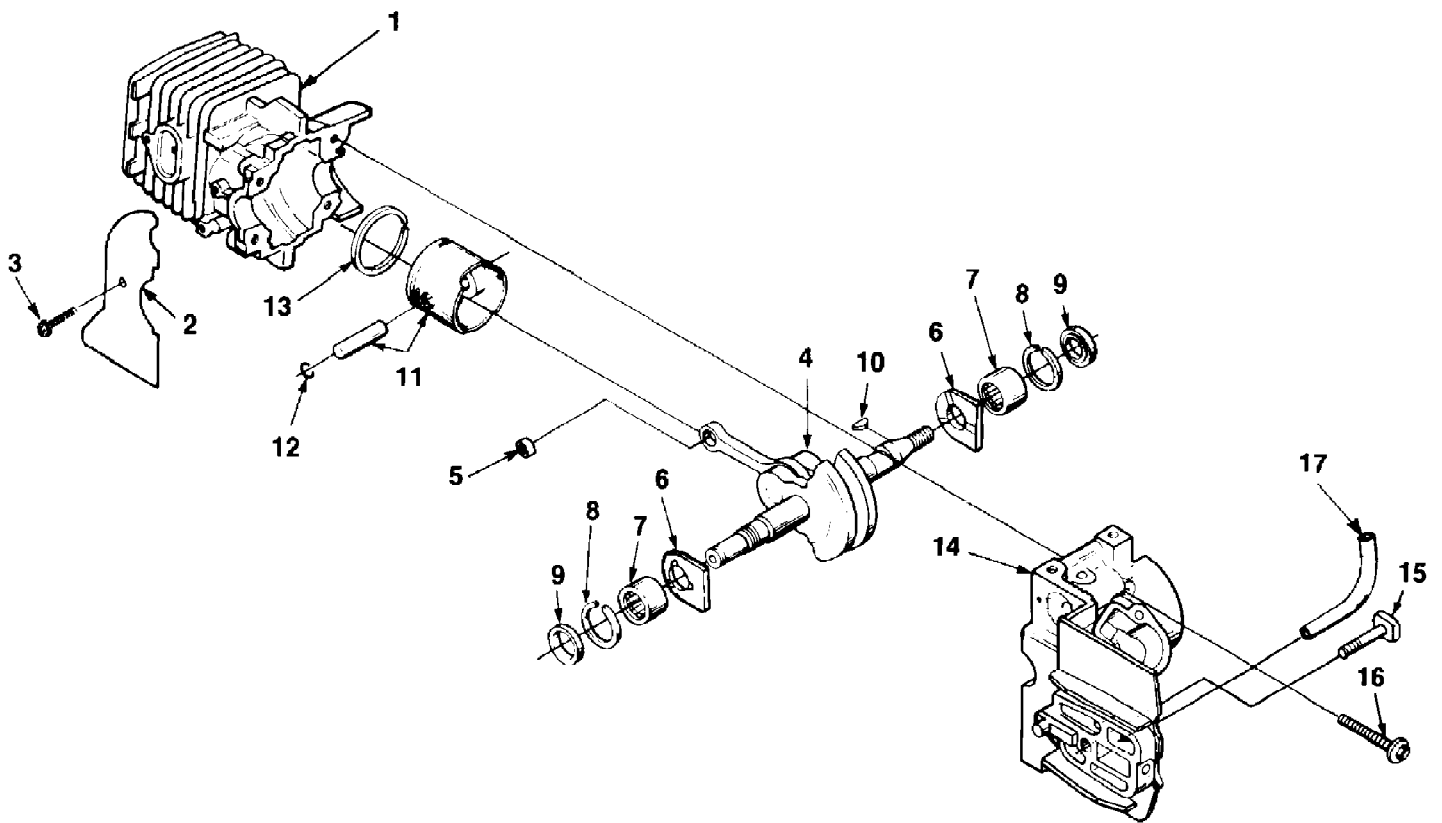

LX30 Bandit Chain Saw UT-10705-A  
Engine Internals

LX30 Bandit Chain Saw UT-10705-A  
Engine Internals

Page 2 of 8

Ref #	Part Number	Qty	S/P/F	Description
1	024855	1	/P	CYLINDER
2	02639	1	/P	SHIELD- Sawdust
3	93932	1		SCREW- Tapping (#6-32 x 5/16")
4	A01574	1		CRANKSHAFT
5	02035	1	/P	BEARING
6	02464	2		WASHER- Thrust
7	12530	2		BEARING- Needle
8	69407	2	S	SPACER
9	94638	2	S	SEAL- Shaft
10	69250	1	/P	KEY- Woodruff
11	A98967A	1	S	PISTON ASSEMBLY
12	98096	1		RING- Retaining
13	93165	1		RING- Piston
14	A03060A	1		CRANKCASE
15	69195	1	/P	BOLT- Guide bar
16	82567	4		SCREW- Pan hd. (10-24 x 1 1/8")
17	7031040	1		TUBING- Rubber (10")

LX30 Bandit Chain Saw UT-10705-A  
Housing & Handles

Page 4 of 8

Ref #	Part Number	Qty	S/P/F	Description
1	810652	1	S	NUT- Guide Bar
2	69309A	1	/P	WASHER- Flat
3	69360A	1		PLATE- Guide Bar
4	82538	4	/P	SCREW- Pan hd. (10-24 x 3/4")
5	A63938	1	S	SWITCH- Toggle
6	96417	1		STRAP- Ground
7	A94721	1		GROUND LEAD
8	70834	1	/P	PLATE-"On-Off"
9	A01517	1		HOUSING- Engine
10	82312	1	/P	SCREW- Pan hd. (#10 x 5/8")
11	69872A	1		COVER- Handle
12	69874C	1	S	TRIGGER
13	69255C	1	/P	ROD- Throttle (UT-10705)
	00138	1		ROD- Throttle (UT-10705-A)
14	A70796C	1	S	HAND GUARD
15	95714	1	S	SCREW- Shoulder (#10 x .560)
16	95694	1		WASHER- Curved spring
17	96102	1		WASHER- Flat
18	02661	1		DECAL- Handguard
19	69263	1		COVER- Air filter
20	82563	5	/P	SCREW- Thd. form (10-14 x 3/4")
21	94062	1	/P	WASHER- Retaining
22	97768A	1		PULLEY- Starter
23	9789901	1	/P	ROPE- Starter
24	A97908	1	/P	SPRING- Rewind
25	A01573	1		HOUSING- Rewind Starter w/decals
26	02264	1	S	GRIP- Starter
27	94508A	1		HANDLE BAR
28	94065	2		SCREW- Pan hd. (10-16 x 3/4")
29	A00174	1		FUEL TANK
30	7031028	1	S	TUBING- Rubber (7")
31	49422	1	S	FILTER- Fuel
32	98819	1	/P	VALVE- Duck bill
33	A97359A	1	S	FUEL CAP
34	A00173	1	S	OIL TANK
35	7031040	1		TUBING- Rubber (10")
36	98819	1	/P	VALVE- Duck bill
37	A68593	1		OIL FILTER
38	A00133	1		OILER & CAP
39	7031028	1	S	TUBING- Rubber (7")