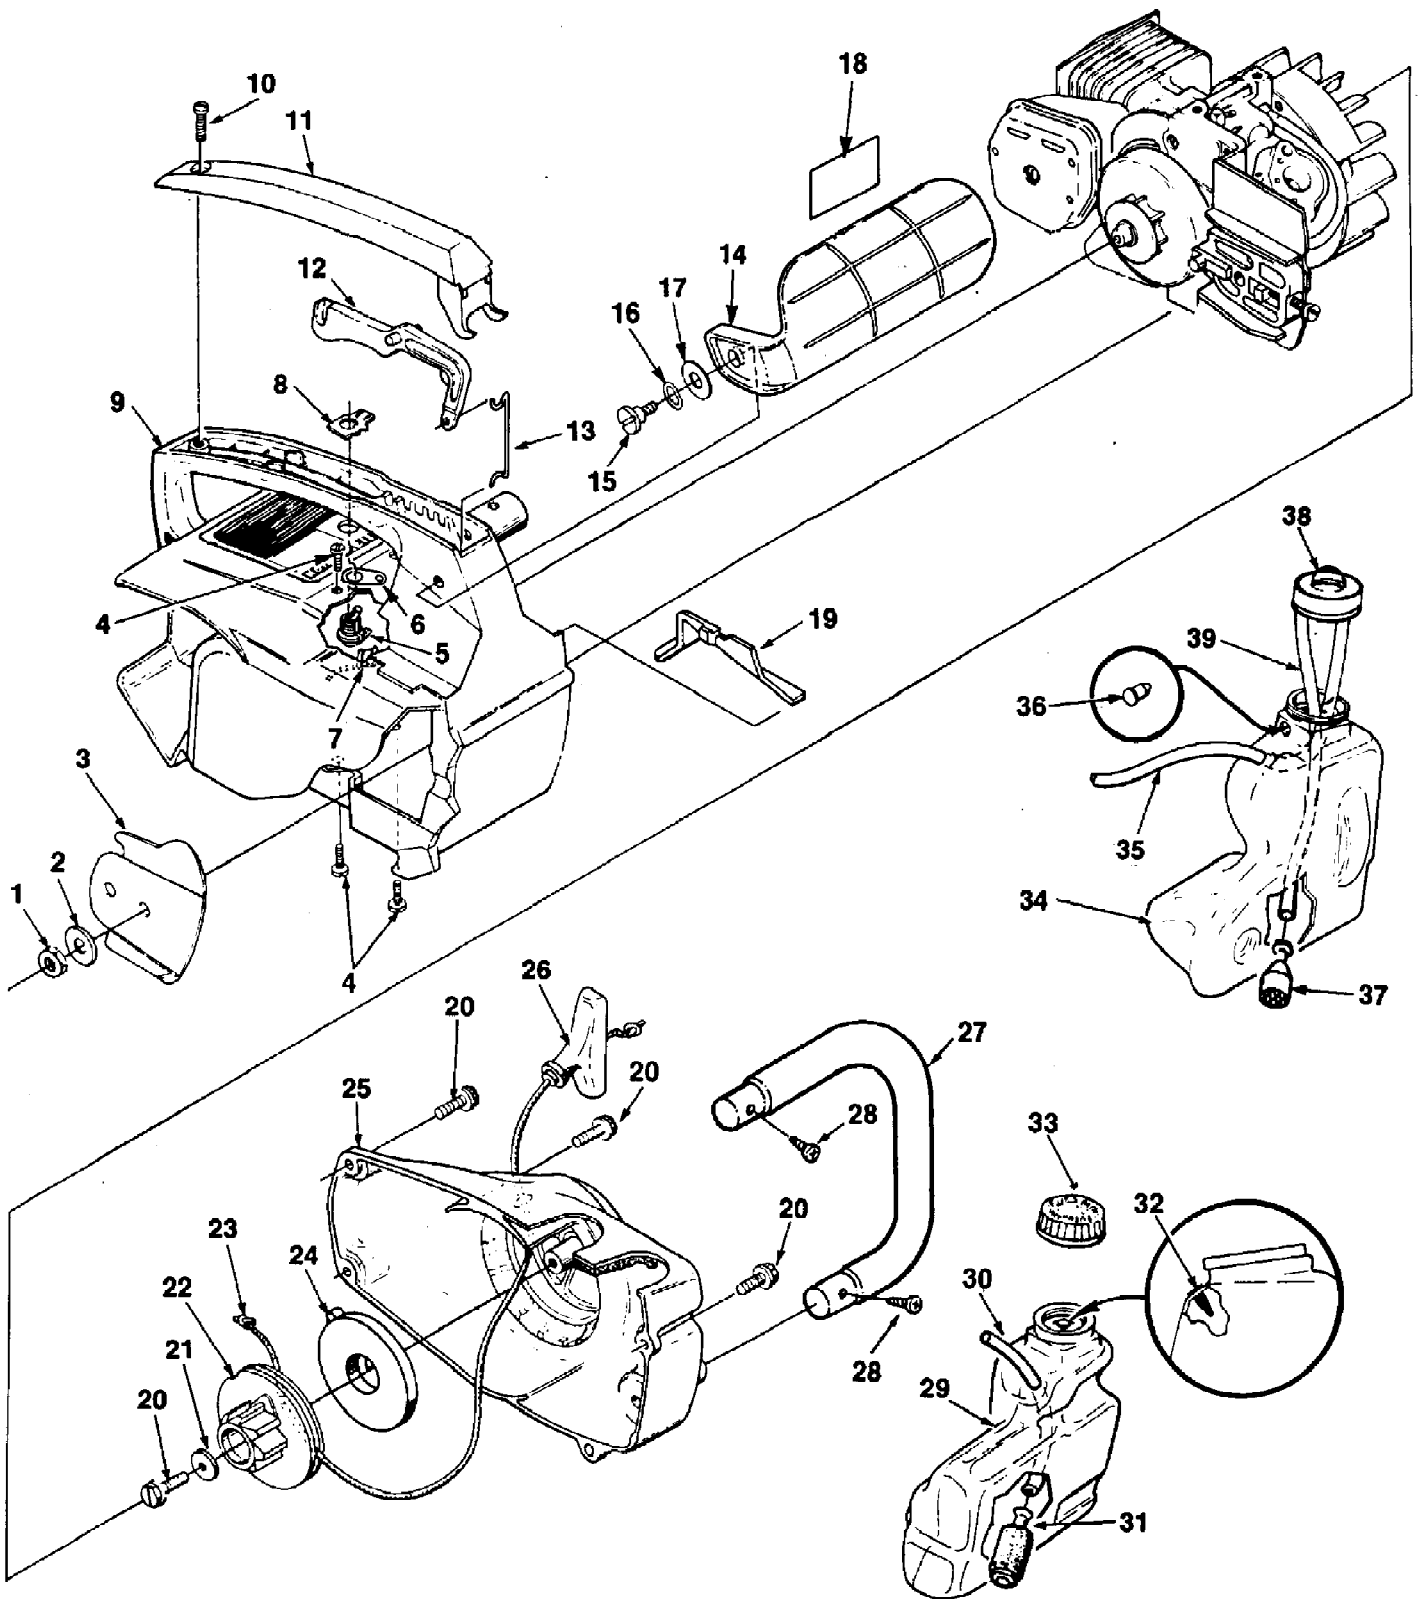

LX30 Bandit Chain Saw UT-10705-A  
Engine Internals

LX30 Bandit Chain Saw UT-10705-A  
Engine Internals

Page 2 of 8

Ref #	Part Number	Qty	S/P/F	Description
1	024855	1	/P	CYLINDER
2	02639	1	/P	SHIELD- Sawdust
3	93932	1		SCREW- Tapping (#6-32 x 5/16")
4	A01574	1		CRANKSHAFT
5	02035	1	/P	BEARING
6	02464	2		WASHER- Thrust
7	12530	2		BEARING- Needle
8	69407	2	S	SPACER
9	94638	2	S	SEAL- Shaft
10	69250	1	/P	KEY- Woodruff
11	A98967A	1	S	PISTON ASSEMBLY
12	98096	1		RING- Retaining
13	93165	1		RING- Piston
14	A03060A	1		CRANKCASE
15	69195	1	/P	BOLT- Guide bar
16	82567	4		SCREW- Pan hd. (10-24 x 1 1/8")
17	7031040	1		TUBING- Rubber (10")

LX30 Bandit Chain Saw UT-10705-A  
Housing & Handles

Page 4 of 8

Ref #	Part Number	Qty	S/P/F	Description
1	810652	1	S	NUT- Guide Bar
2	69309A	1	/P	WASHER- Flat
3	69360A	1		PLATE- Guide Bar
4	82538	4	/P	SCREW- Pan hd. (10-24 x 3/4")
5	A63938	1	S	SWITCH- Toggle
6	96417	1		STRAP- Ground
7	A94721	1		GROUND LEAD
8	70834	1	/P	PLATE-"On-Off"
9	A01517	1		HOUSING- Engine
10	82312	1	/P	SCREW- Pan hd. (#10 x 5/8")
11	69872A	1		COVER- Handle
12	69874C	1	S	TRIGGER
13	69255C	1	/P	ROD- Throttle (UT-10705)
	00138	1		ROD- Throttle (UT-10705-A)
14	A70796C	1	S	HAND GUARD
15	95714	1	S	SCREW- Shoulder (#10 x .560)
16	95694	1		WASHER- Curved spring
17	96102	1		WASHER- Flat
18	02661	1		DECAL- Handguard
19	69263	1		COVER- Air filter
20	82563	5	/P	SCREW- Thd. form (10-14 x 3/4")
21	94062	1	/P	WASHER- Retaining
22	97768A	1		PULLEY- Starter
23	9789901	1	/P	ROPE- Starter
24	A97908	1	/P	SPRING- Rewind
25	A01573	1		HOUSING- Rewind Starter w/decals
26	02264	1	S	GRIP- Starter
27	94508A	1		HANDLE BAR
28	94065	2		SCREW- Pan hd. (10-16 x 3/4")
29	A00174	1		FUEL TANK
30	7031028	1	S	TUBING- Rubber (7")
31	49422	1	S	FILTER- Fuel
32	98819	1	/P	VALVE- Duck bill
33	A97359A	1	S	FUEL CAP
34	A00173	1	S	OIL TANK
35	7031040	1		TUBING- Rubber (10")
36	98819	1	/P	VALVE- Duck bill
37	A68593	1		OIL FILTER
38	A00133	1		OILER & CAP
39	7031028	1	S	TUBING- Rubber (7")