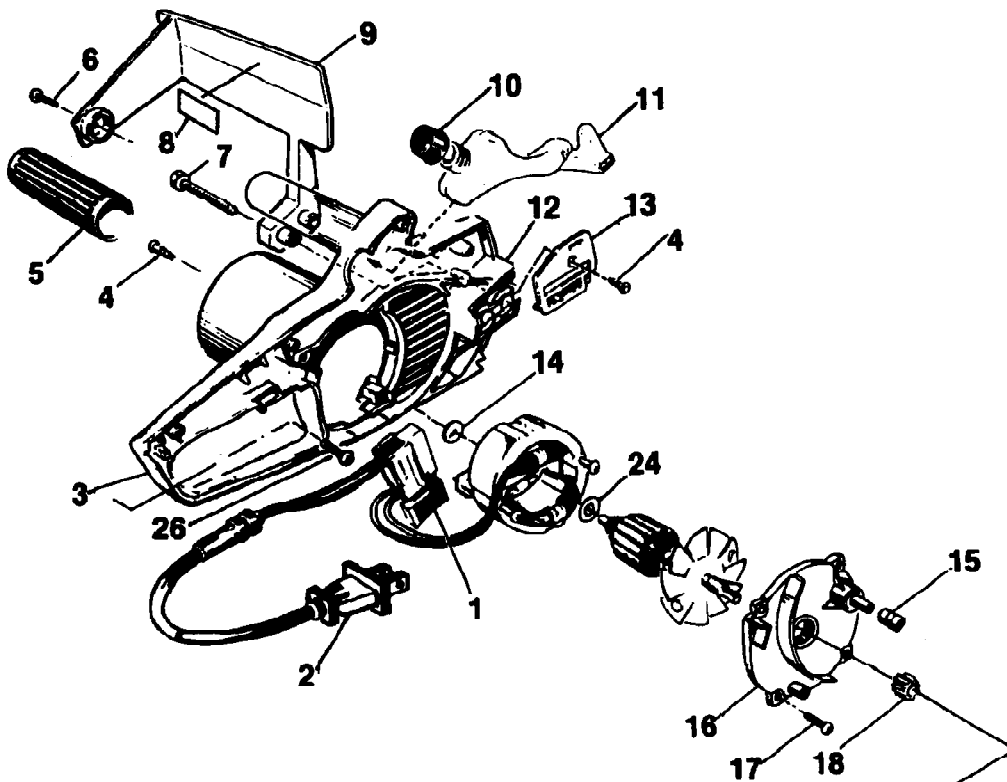

EL14 Chain Saw UT-16002
Chain Saw

Page 1 of 2

EL14 Chain Saw UT-16002
Chain Saw

Page 2 of 2

Ref #	Part Number	Qty	S/P/F	Description
1	0028320	1		SWITCH - Lock-off
2	0028321	1		CORD
3	0028319	1	S	HOUSING ASSY. - Motor 12"
	0028408	1		HOUSING ASSY. - Motor 14"
4	0028315	2		SCREW - Tap, Flat Hd.
5	0028409	1		GRIP - Handle, Front (14" only)
6	0028322	1		SCREW - Pan-Hd.
7	0028323	2		BOLT - Hex-Hd.
8	96990A	1		DECAL - Hand Guard
9	0028301	1		GUARD - Handle, Front
10	0028318	1		CAP - Reservoir, Oil
11	0028317	1		RESERVOIR - Oil
12	0028407	1		HOUSING ASSY. - Gear (14" only)
13	0028316	1		PLATE ASSY - Adjusting
14	0028314	1		DISC THRUST (12" only)
15	0028310	1		BEARING - Roller, Sprocket
16	0028311	1	/P	PLATE - Bearing (12" only)
17	0028305	9		SCREW - Tap. Pan-Hd. 8-16x.88 (12")
	0028305	5		SCREW - Tap, Pan-Hd. 8-16x.88 (14")
18	0028308	1		GEAR - Drive
19	0028309	1		GEAR - Internal
20	0028324	2		NUT - Hex
21	0028307	1		SUPPORT - Sprocket
22	0028306	1		SCREW - Shoulder, Pan-Hd.
23	0028304	1		COVER - Side (12")
	0028403	1		COVER - Side (14")
24	0028404	1		WASHER - Thrust (14" only)
25	0028402	1		COVER - Sprocket (14" only)
26	0028322	4		SCREW - Tap, Pan-Hd. (14" only)