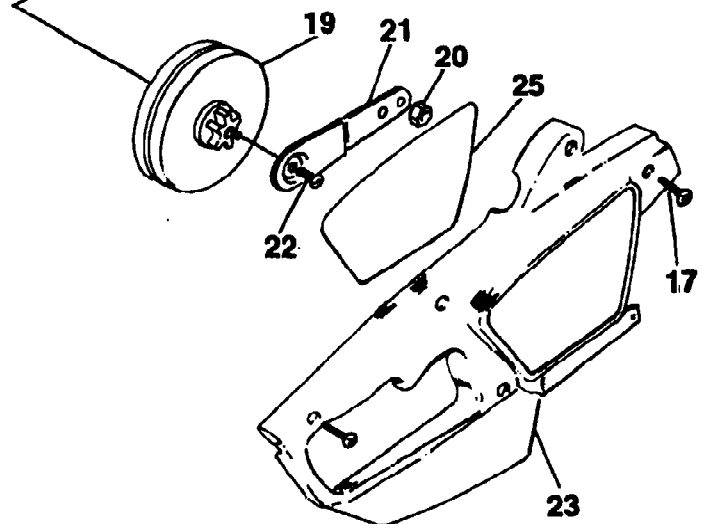

EL14 Chain Saw UT-16002
Chain Saw

Page 1 of 2

EL14 Chain Saw UT-16002
Chain Saw

Page 2 of 2

Ref #	Part Number	Qty	S/P/F	Description
1	0028320	1		SWITCH - Lock-off
2	0028321	1		CORD
3	0028319	1	S	HOUSING ASSY. - Motor 12"
	0028408	1		HOUSING ASSY. - Motor 14"
4	0028315	2		SCREW - Tap, Flat Hd.
5	0028409	1		GRIP - Handle, Front (14" only)
6	0028322	1		SCREW - Pan-Hd.
7	0028323	2		BOLT - Hex-Hd.
8	96990A	1		DECAL - Hand Guard
9	0028301	1		GUARD - Handle, Front
10	0028318	1		CAP - Reservoir, Oil
11	0028317	1		RESERVOIR - Oil
12	0028407	1		HOUSING ASSY. - Gear (14" only)
13	0028316	1		PLATE ASSY - Adjusting
14	0028314	1		DISC THRUST (12" only)
15	0028310	1		BEARING - Roller, Sprocket
16	0028311	1	/P	PLATE - Bearing (12" only)
17	0028305	9		SCREW - Tap. Pan-Hd. 8-16x.88 (12")
	0028305	5		SCREW - Tap, Pan-Hd. 8-16x.88 (14")
18	0028308	1		GEAR - Drive
19	0028309	1		GEAR - Internal
20	0028324	2		NUT - Hex
21	0028307	1		SUPPORT - Sprocket
22	0028306	1		SCREW - Shoulder, Pan-Hd.
23	0028304	1		COVER - Side (12")
	0028403	1		COVER - Side (14")
24	0028404	1		WASHER - Thrust (14" only)
25	0028402	1		COVER - Sprocket (14" only)
26	0028322	4		SCREW - Tap, Pan-Hd. (14" only)