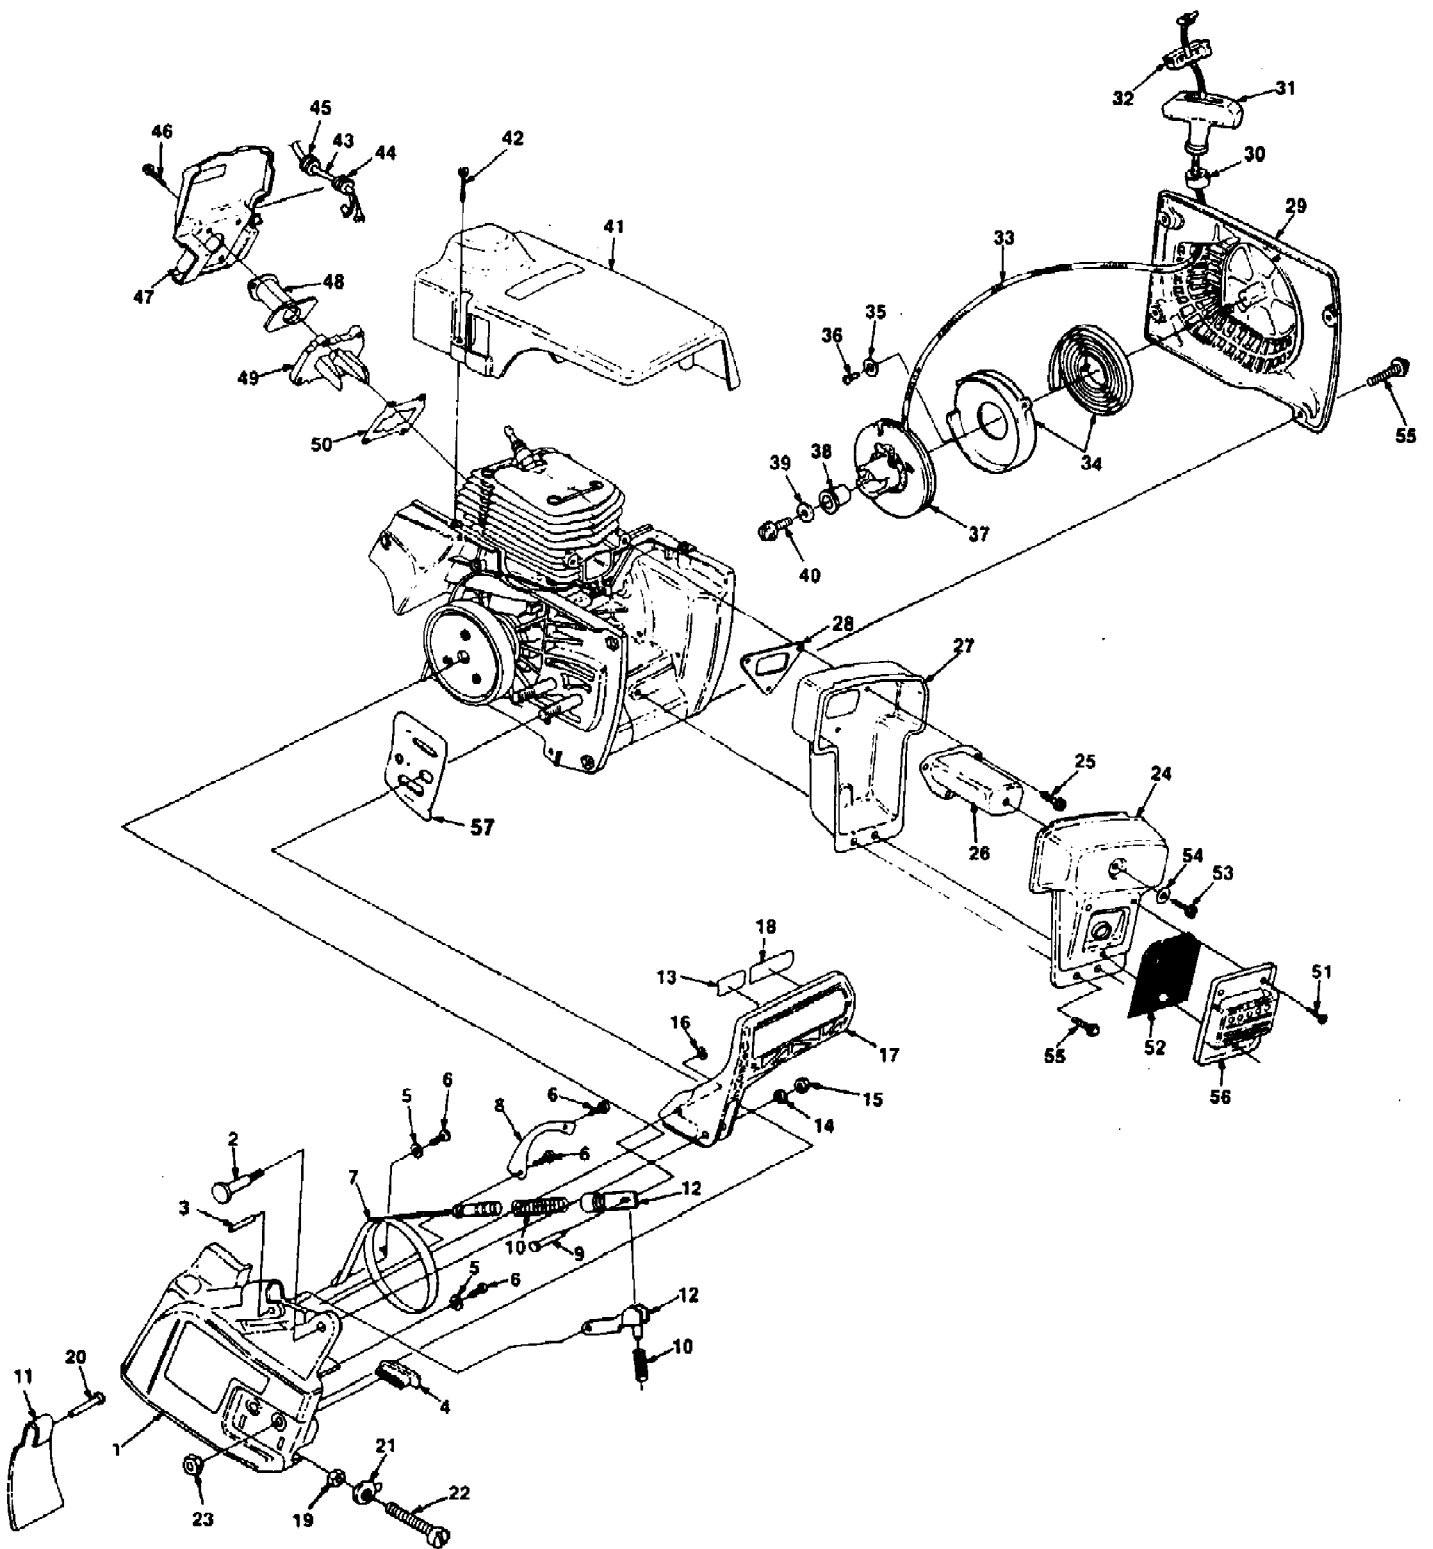

540 Chain Saw UT-10684
Starter, Muffler & Chain Break

Page 7 of 10

Ref #	Part Number	Qty	S/P/F	Description
	A98875	1		KIT- Chain brake
1	A98727	1	S	COVER- Drivecase
2	98461	1		SCREW- Shoulder
3	98456	1		PIN
4	98309	1		GUIDE- Chain
5	83205	2		WASHER (4.3)
6	88148	4		SCREW- Form (3.5 x 13)
7	A98731	1		BAND- Brake
8	98726	1		COVER- Brake band
9	98422	1		PIN
10	A98480	1		SPRING SET
11	93439	1		SAWDUST SHIELD
12	A98481	1		ADJUSTMENT SET
13	98564	1		DECAL
14	83203	1		WASHER- Belleville (12mm)
15	98457	1		NUT
16	83204	1		RING- Retaining (3.2)
17	98740	1		HANDGUARD
18	98563	1		DECAL
19	81204	1	/P	NUT- Hex
20	85154	1	S	RIVET
21	93039	1	/P	PIN- Guide bar adj.
22	63367	1		SCREW
23	810892	2	/P	NUT
24	A00310	1	S	COVER- Muffler
25	88065	3		SCREW- Hex sems 12-24
26	A00516	1		MUFFLER DIFFUSER
27	A98007	1		BODY- Muffler
28	97682A	1	S	GASKET- Muffler
29	A97988A	1	S	HOUSING- Starter
30	67177	1		BUSHING- Starter cover
31	A69962B	1	/P	GRIP- Starter
32	70018A	1	/P	INSERT- Rope Ret.
33	A00518	1	S	ROPE- Starter
34	A98067	1	S	SPRING & RETAINER
35	84025	2	/P	WASHER- Flat (#8)
36	82215	2	S	SCREW- Plastite (6 x 3/8")
37	A97990	1	S	PULLEY & STARTER (w/cup)
38	97992	1	S	BUSHING- Starter post
39	58763	1		WASHER- Retaining
40	93417	1	S	SCREW- Thread forming (#10 x 5/8")
41	97256	1	/P	COVER- Cylinder
42	93397A	3	/P	SCREW- Cylinder cover
43	A98583	1	S	LEAD- Ignition
44	00314	1	S	GROMMET
45	58318	1		GROMMET
46	82248	4		SCREW- Mach hex hd. (8/32 x 3/4")
47	973381A	1	S	BAFFLE- Cylinder
48	97263A	1	S	BOOT- Intake
49	97261A	1		ADAPTOR- Intake
50	97264	1	/P	GASKET- Intake
51	80983	3	S	SCREW- Hex hd. (8-32 x .50)
52	98827	1	S	SCREEN- Spark arrestor