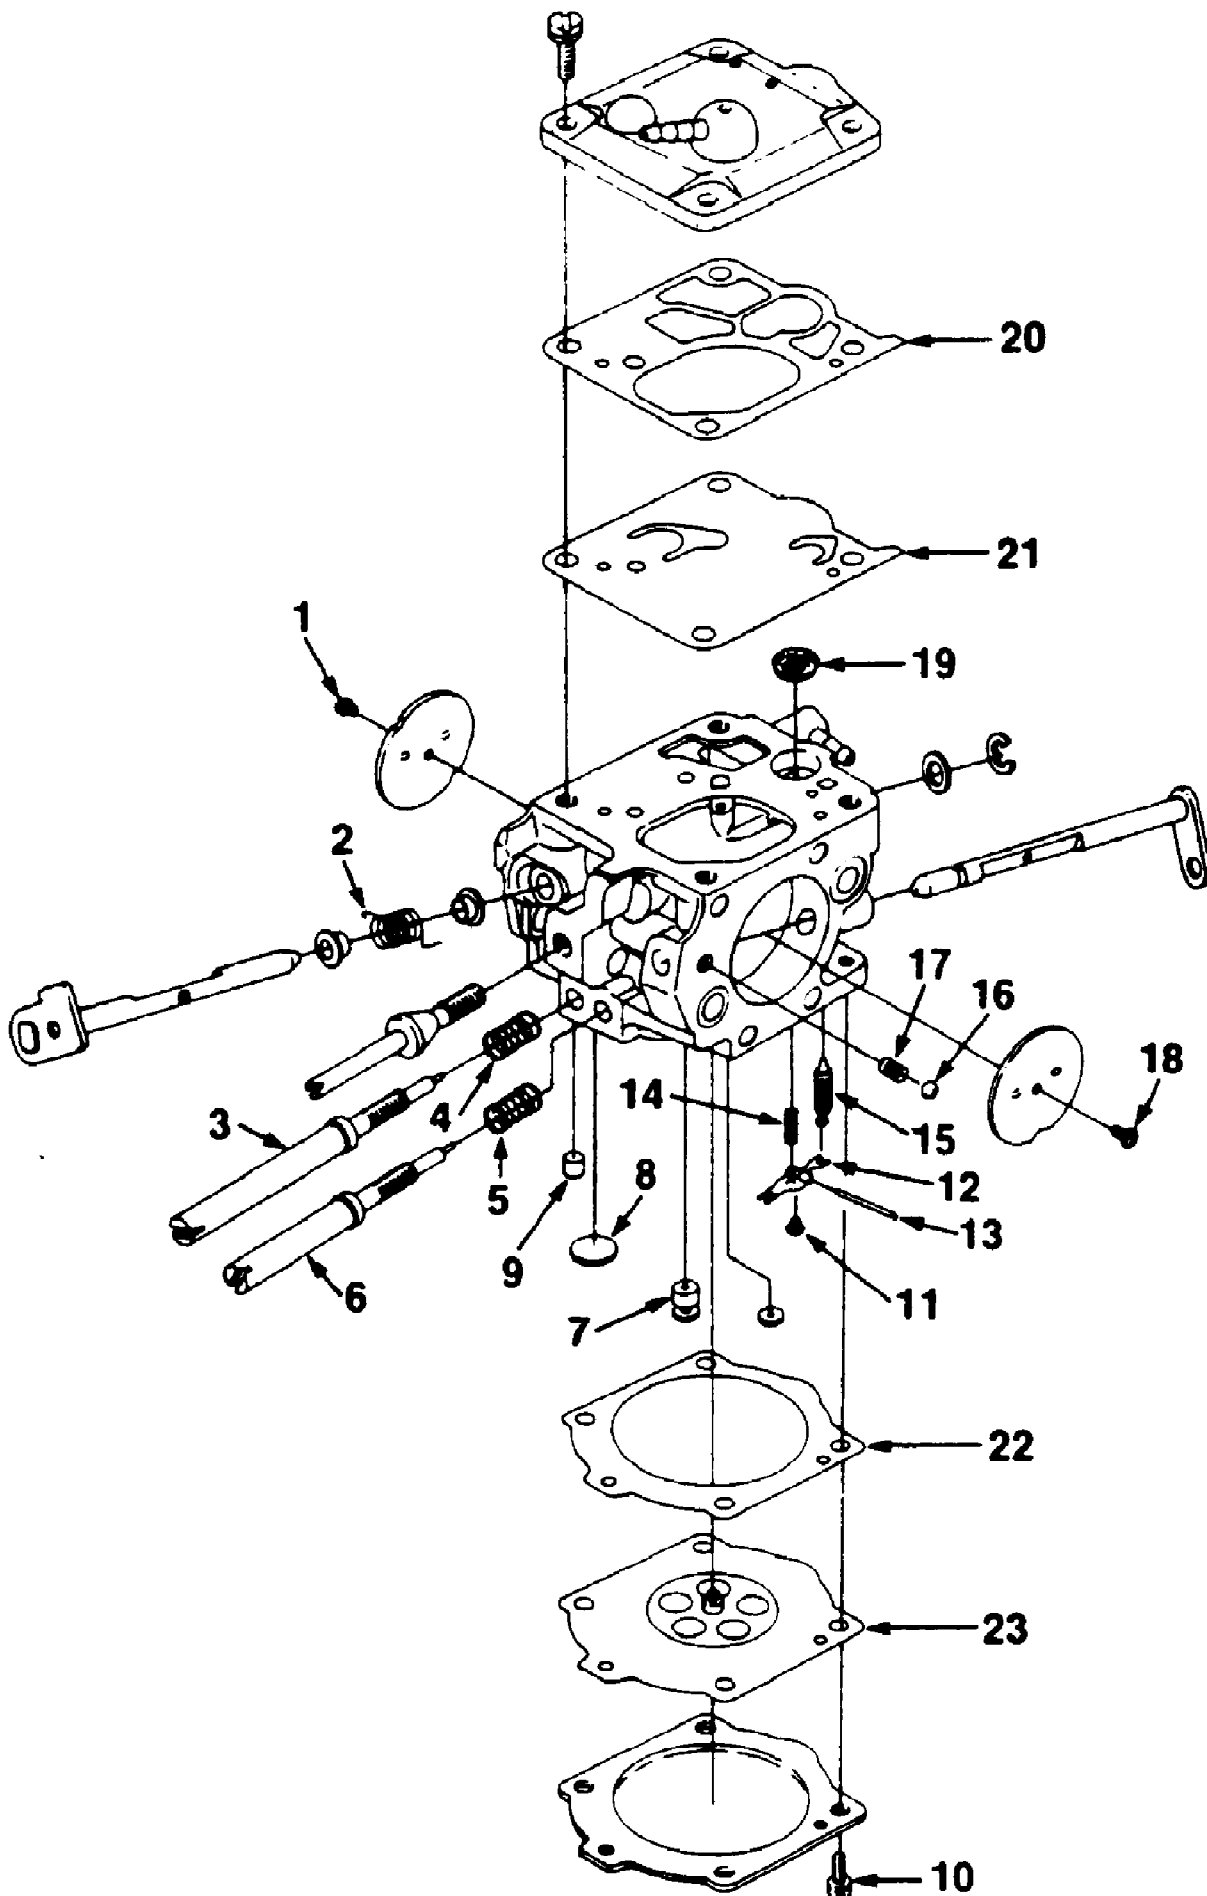

540 Chain Saw UT-10684
Walbro Carburetor

Page 10 of 10

Ref #	Part Number	Qty	S/P/F	Description
1	97935	1	/P	REPAIR KIT
2	97935	1	/P	REPAIR KIT
3	97935	1	/P	REPAIR KIT
4	97935	1	/P	REPAIR KIT
5	97935	1	/P	REPAIR KIT
6	97935	1	/P	REPAIR KIT
7	97935	1	/P	REPAIR KIT
	97943	1		NOZZLE CHECK VALVE
8	97935	1	/P	REPAIR KIT
9	97935	1	/P	REPAIR KIT
10	97935	1	/P	REPAIR KIT
11	97935	1	/P	REPAIR KIT
12	97935	1	/P	REPAIR KIT
13	97935	1	/P	REPAIR KIT
14	97935	1	/P	REPAIR KIT
15	97935	1	/P	REPAIR KIT
	97942	1	/P	NEEDLE - Inlet
16	97935	1	/P	REPAIR KIT
17	97935	1	/P	REPAIR KIT
18	97935	1	/P	REPAIR KIT
19	97935	1	/P	REPAIR KIT
20	97935	1	/P	REPAIR KIT
	97941	1		GASKET/DIAPHRAGM KIT
21	97935	1	/P	REPAIR KIT
	97941	1		GASKET/DIAPHRAGM KIT
22	97935	1	/P	REPAIR KIT
	97941	1		GASKET/DIAPHRAGM KIT
23	97935	1	/P	REPAIR KIT
	97941	1		GASKET/DIAPHRAGM KIT