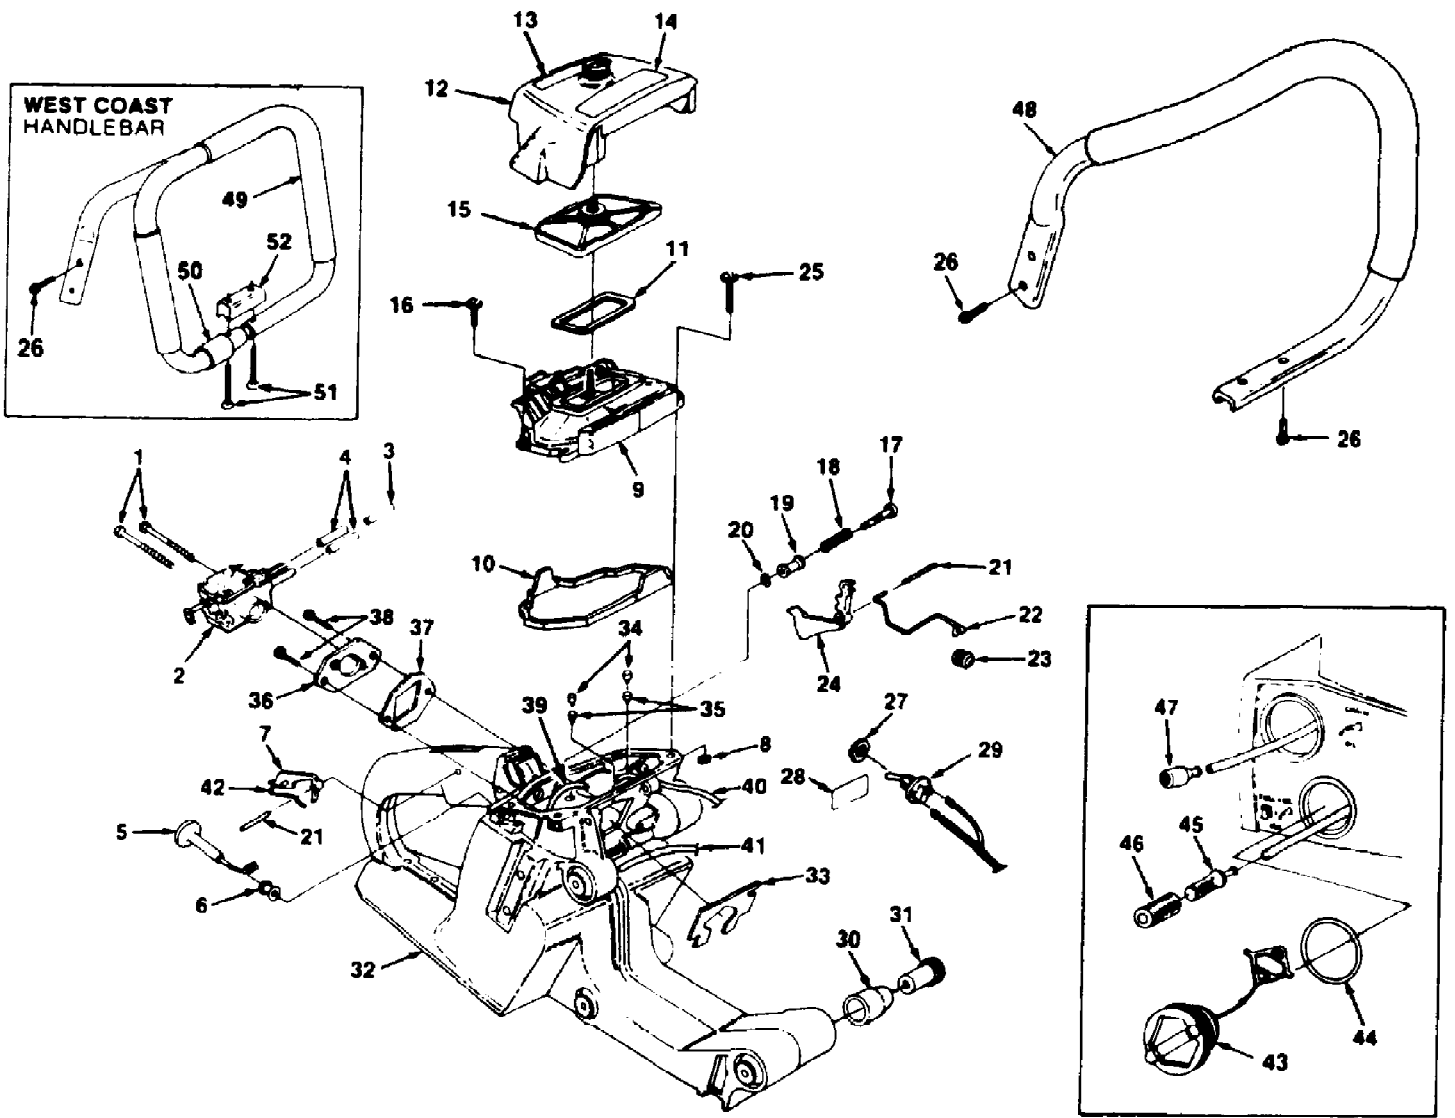

540 Chain Saw UT-10684
Carburetor Chamber & Handles

540 Chain Saw UT-10684
Carburetor Chamber & Handles

Page 2 of 10

Ref #	Part Number	Qty	S/P/F	Description
1	82281	2		SCREW- Mach Hex hd. (10-24 x 2")
2	A97318	1	S	CARBURETOR-(WJ-2)
3	00039	1		TUBING
4	00038	2		TUBING
5	97292	1		ROD- Choke
6	64862	1	/P	GROMMET
7	93385A	1	/P	TRIGGER- Lock
8	81009	4	/P	NUT 8-32
9	A97296	1	/P	COVER- Carburetor chamber
10	97298	1	S	GASKET- Carburetor chamber
11	97299	1		GASKET- Air filter
12	A97689	1		COVER- Air filter
13	00780	1		DECAL- Warning
14	96731	1	/P	DECAL Warning
15	A97303	1		ELEMENT- Filter
16	80577	2		SCREW- (8-32 x 3/8")
17	95671	1	S	PIN- Throttle lock
18	95020	1	S	SPRING- Compression
19	95989	1	S	BUSHING- Flanged
20	58409	1	/P	RING- Retaining
21	68548	2		PIN- Trigger
22	97294	1	S	ROD- Throttle
23	69889	1	/P	BOOT- Throttle rod
24	93842	1	/P	TRIGGER- Throttle
25	80582	2		SCREW Pan head 8-32 x 5/8
26	82516	4		SCREW- Thread forming (12 x 3/4")
27	72084A1	1	S	NUT- Hex
28	00806	1		DECAL- Run Stop
29	A57650A	1	/P	SWITCH- Toggle
30	97305A	6	S	ISOLATOR- Vibration
31	97262	6	S	SLEEVE- Flanged
32	A97690	1		HOUSING- Engine
33	A00691	1		BRACKET
34	00788	2		FILTER ELEMENT
35	96841	2	S	VALVE- Duck bill
36	972902	1	S	ADAPTOR- Carburetor
37	97291	1	S	GASKET- Carburetor
38	88049	2	/P	SCREW- Hex hd. (10-24 x 1/2")
39	9311223	1		TUBING- Rubber (fuel line) 5 3/4"
40	9315723	1		TUBING- Rubber (pulse line)
41	9477227	1		TUBING- Rubber (oil line)
42	97265	1	S	SPRING- Flat
43	A98882	2		CAP- Fuel & Oil
44	00787	2		"O" RING
45	A97700	1	S	FILTER- Fuel
46	592531A	1	/P	ELEMENT- Felt filter
47	A68593	1		OIL FINDER
48	A97311	1		HANDLEBAR
49	A97313	1		HANDLEBAR (West Coast Models)
50	93428	1		BUSHING
51	82515	2		SCREW
52	49530	1		SPACER