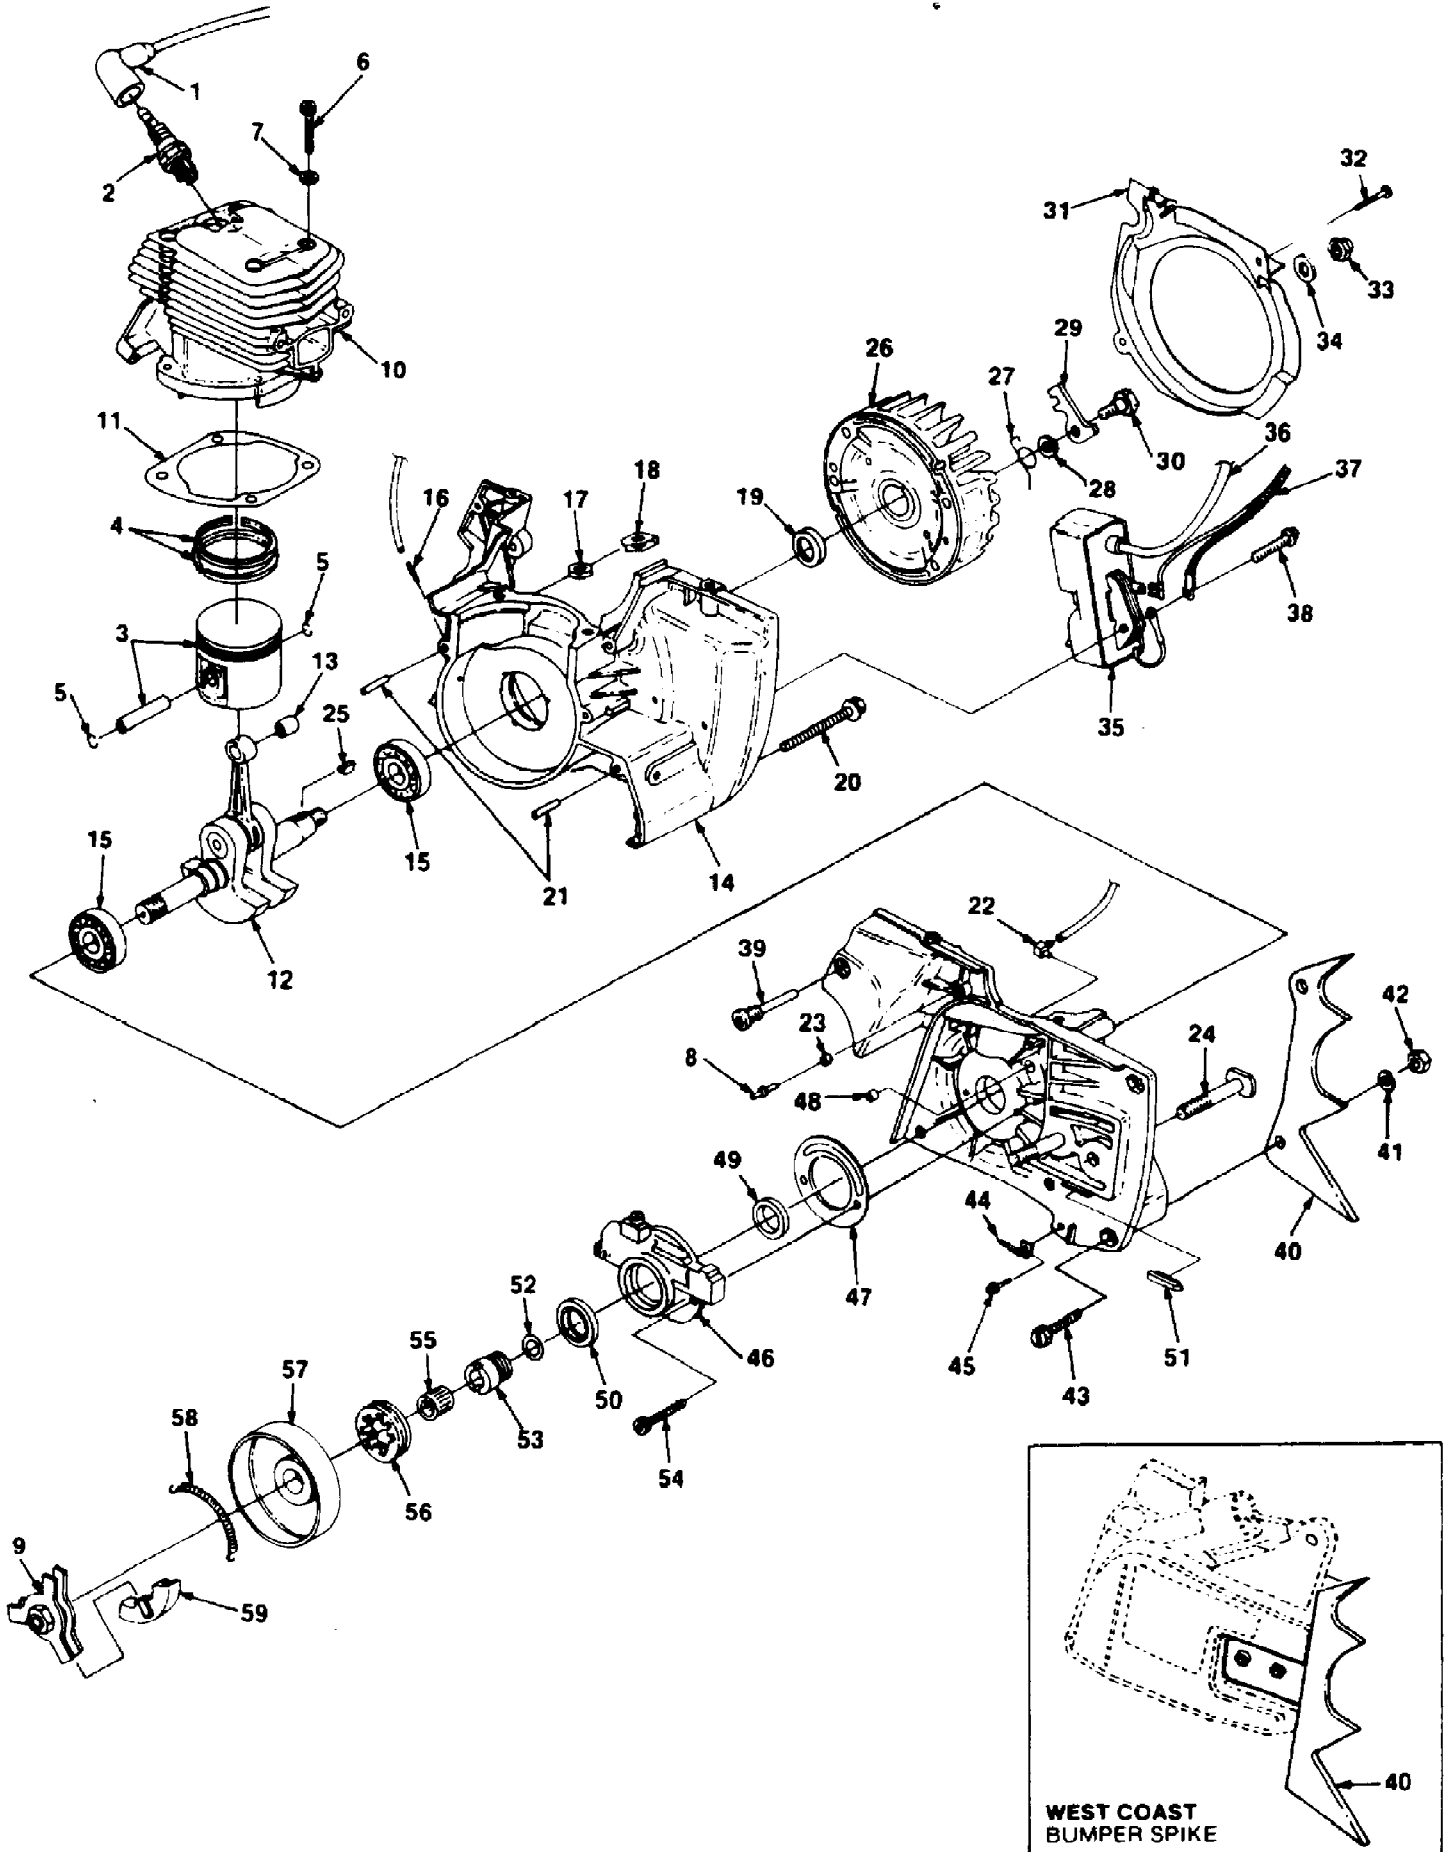

540 Chain Saw UT-10684
Carburetor Chamber & Handles

540 Chain Saw UT-10684
Carburetor Chamber & Handles

Page 2 of 10

Ref #	Part Number	Qty	S/P/F	Description
1	82281	2		SCREW- Mach Hex hd. (10-24 x 2")
2	A97318	1	S	CARBURETOR-(WJ-2)
3	00039	1		TUBING
4	00038	2		TUBING
5	97292	1		ROD- Choke
6	64862	1	/P	GROMMET
7	93385A	1	/P	TRIGGER- Lock
8	81009	4	/P	NUT 8-32
9	A97296	1	/P	COVER- Carburetor chamber
10	97298	1	S	GASKET- Carburetor chamber
11	97299	1		GASKET- Air filter
12	A97689	1		COVER- Air filter
13	00780	1		DECAL- Warning
14	96731	1	/P	DECAL Warning
15	A97303	1		ELEMENT- Filter
16	80577	2		SCREW- (8-32 x 3/8")
17	95671	1	S	PIN- Throttle lock
18	95020	1	S	SPRING- Compression
19	95989	1	S	BUSHING- Flanged
20	58409	1	/P	RING- Retaining
21	68548	2		PIN- Trigger
22	97294	1	S	ROD- Throttle
23	69889	1	/P	BOOT- Throttle rod
24	93842	1	/P	TRIGGER- Throttle
25	80582	2		SCREW Pan head 8-32 x 5/8
26	82516	4		SCREW- Thread forming (12 x 3/4")
27	72084A1	1	S	NUT- Hex
28	00806	1		DECAL- Run Stop
29	A57650A	1	/P	SWITCH- Toggle
30	97305A	6	S	ISOLATOR- Vibration
31	97262	6	S	SLEEVE- Flanged
32	A97690	1		HOUSING- Engine
33	A00691	1		BRACKET
34	00788	2		FILTER ELEMENT
35	96841	2	S	VALVE- Duck bill
36	972902	1	S	ADAPTOR- Carburetor
37	97291	1	S	GASKET- Carburetor
38	88049	2	/P	SCREW- Hex hd. (10-24 x 1/2")
39	9311223	1		TUBING- Rubber (fuel line) 5 3/4"
40	9315723	1		TUBING- Rubber (pulse line)
41	9477227	1		TUBING- Rubber (oil line)
42	97265	1	S	SPRING- Flat
43	A98882	2		CAP- Fuel & Oil
44	00787	2		"O" RING
45	A97700	1	S	FILTER- Fuel
46	592531A	1	/P	ELEMENT- Felt filter
47	A68593	1		OIL FINDER
48	A97311	1		HANDLEBAR
49	A97313	1		HANDLEBAR (West Coast Models)
50	93428	1		BUSHING
51	82515	2		SCREW
52	49530	1		SPACER