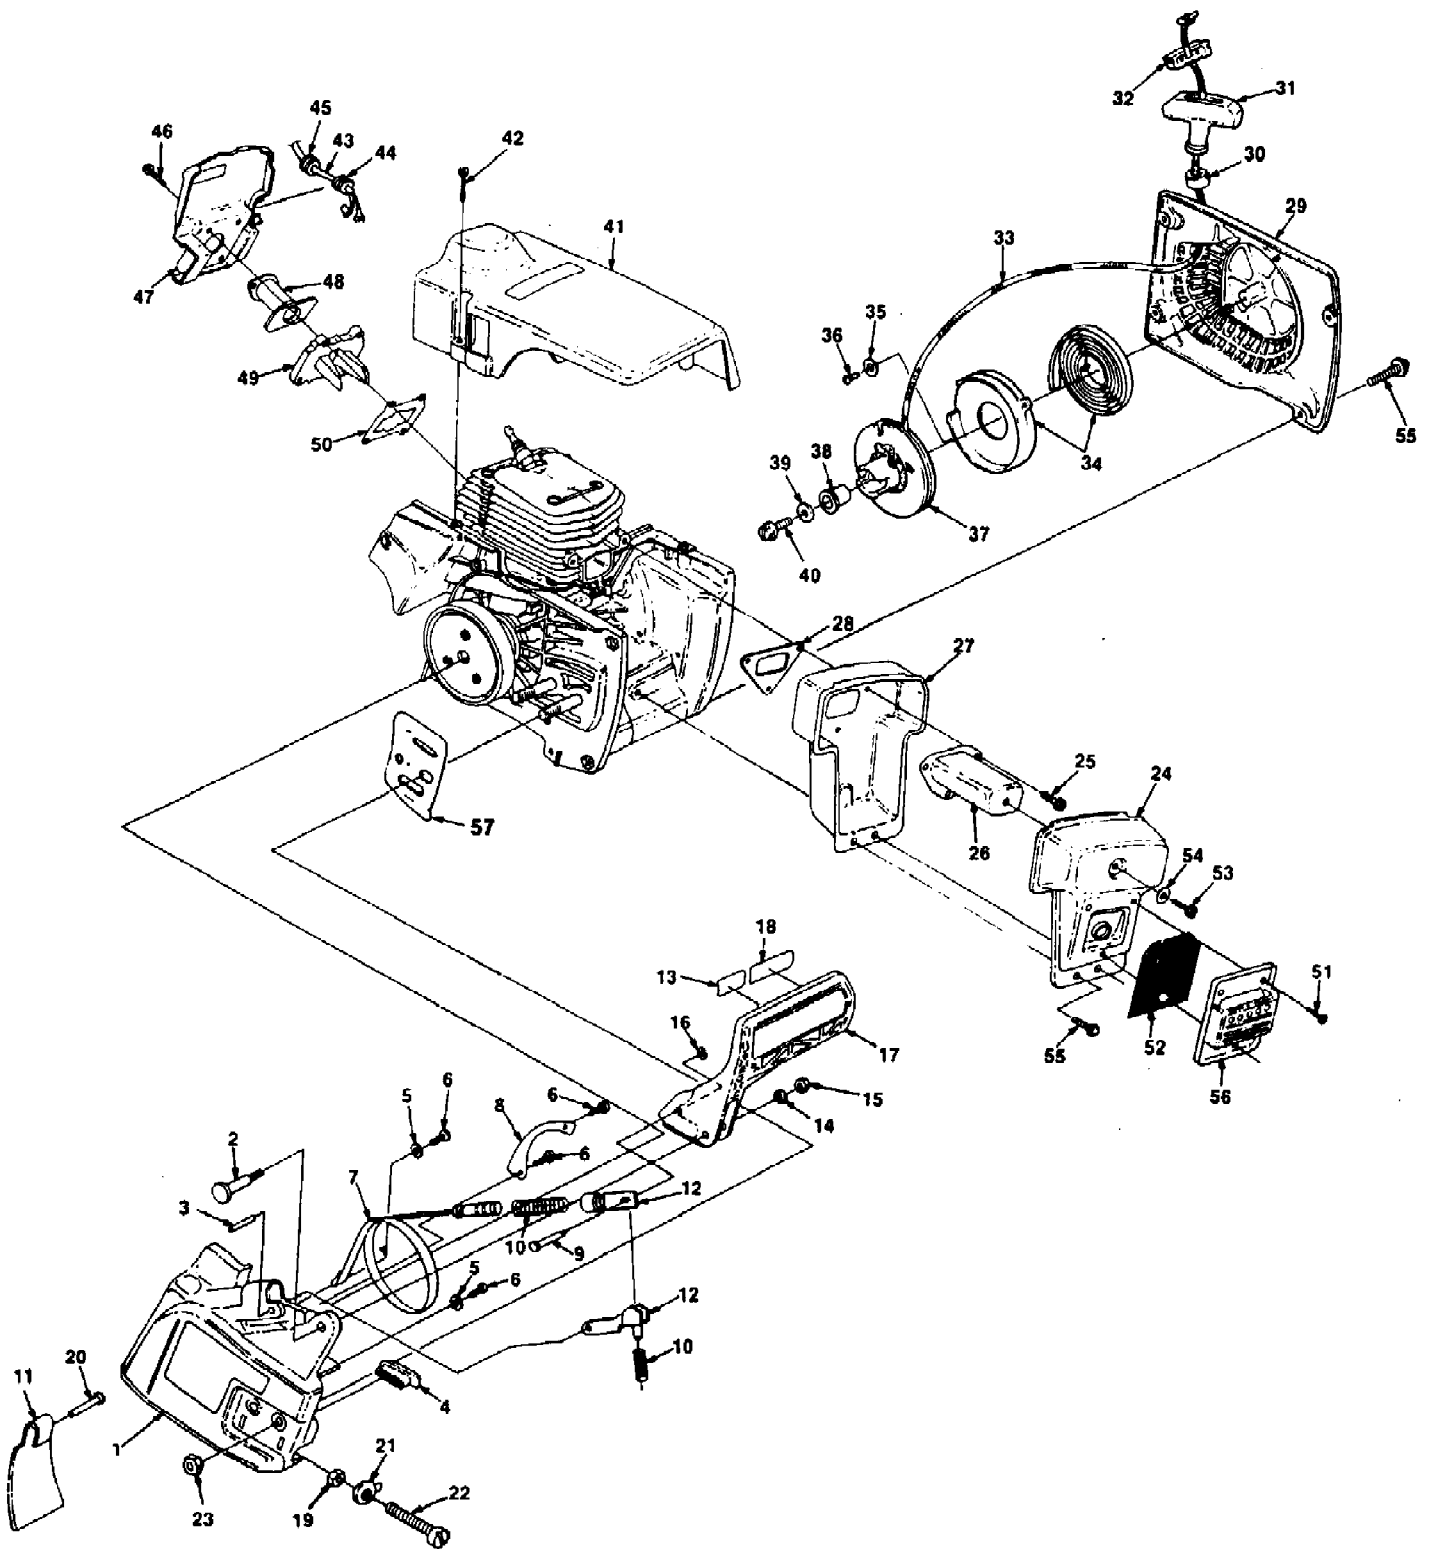

540 Chain Saw UT-10612
Starter, Muffler & Chain Break

Page 7 of 10

Ref #	Part Number	Qty	S/P/F	Description
	A98875	1		KIT- Chain brake
1	A98727	1	S	COVER- Drivecase
2	98461	1		SCREW- Shoulder
3	98456	1		PIN
4	98309	1		GUIDE- Chain
5	83205	2		WASHER (4.3)
6	88148	4		SCREW- Form (3.5 x 13)
7	A98731	1		BAND- Brake
8	98726	1		COVER- Brake band
9	98422	1		PIN
10	A98480	1		SPRING SET
11	93439	1		SAWDUST SHIELD
12	A98481	1		ADJUSTMENT SET
13	98564	1		DECAL
14	83203	1		WASHER- Belleville (12mm)
15	98457	1		NUT
16	83204	1		RING- Retaining (3.2)
17	98740	1		HANDGUARD
18	98563	1		DECAL
19	81204	1	/P	NUT- Hex
20	85154	1	S	RIVET
21	93039	1	/P	PIN- Guide bar adj.
22	63367	1		SCREW
23	810892	2	/P	NUT
24	A00310	1	S	COVER- Muffler
25	88065	3		SCREW- Hex sems 12-24
26	A00516	1		MUFFLER DIFFUSER
27	A98007	1		BODY- Muffler
28	97682A	1	S	GASKET- Muffler
29	A97988A	1	S	HOUSING- Starter
30	67177	1		BUSHING- Starter cover
31	A69962B	1	/P	GRIP- Starter
32	70018A	1	/P	INSERT- Rope Ret.
33	A00518	1	S	ROPE- Starter
34	A98067	1	S	SPRING & RETAINER
35	84025	2	/P	WASHER- Flat (#8)
36	82215	2	S	SCREW- Plastite (6 x 3/8")
37	A97990	1	S	PULLEY & STARTER (w/cup)
38	97992	1	S	BUSHING- Starter post
39	58763	1		WASHER- Retaining
40	93417	1	S	SCREW- Thread forming (#10 x 5/8")
41	97256	1	/P	COVER- Cylinder
42	93397A	3	/P	SCREW- Cylinder cover
43	A98583	1	S	LEAD- Ignition
44	00314	1	S	GROMMET
45	58318	1		GROMMET
46	82248	4		SCREW- Mach hex hd. (8/32 x 3/4")
47	973381A	1	S	BAFFLE- Cylinder
48	97263A	1	S	BOOT- Intake
49	97261A	1		ADAPTOR- Intake
50	97264	1	/P	GASKET- Intake
51	80983	3	S	SCREW- Hex hd. (8-32 x .50)
52	98827	1	S	SCREEN- Spark arrestor