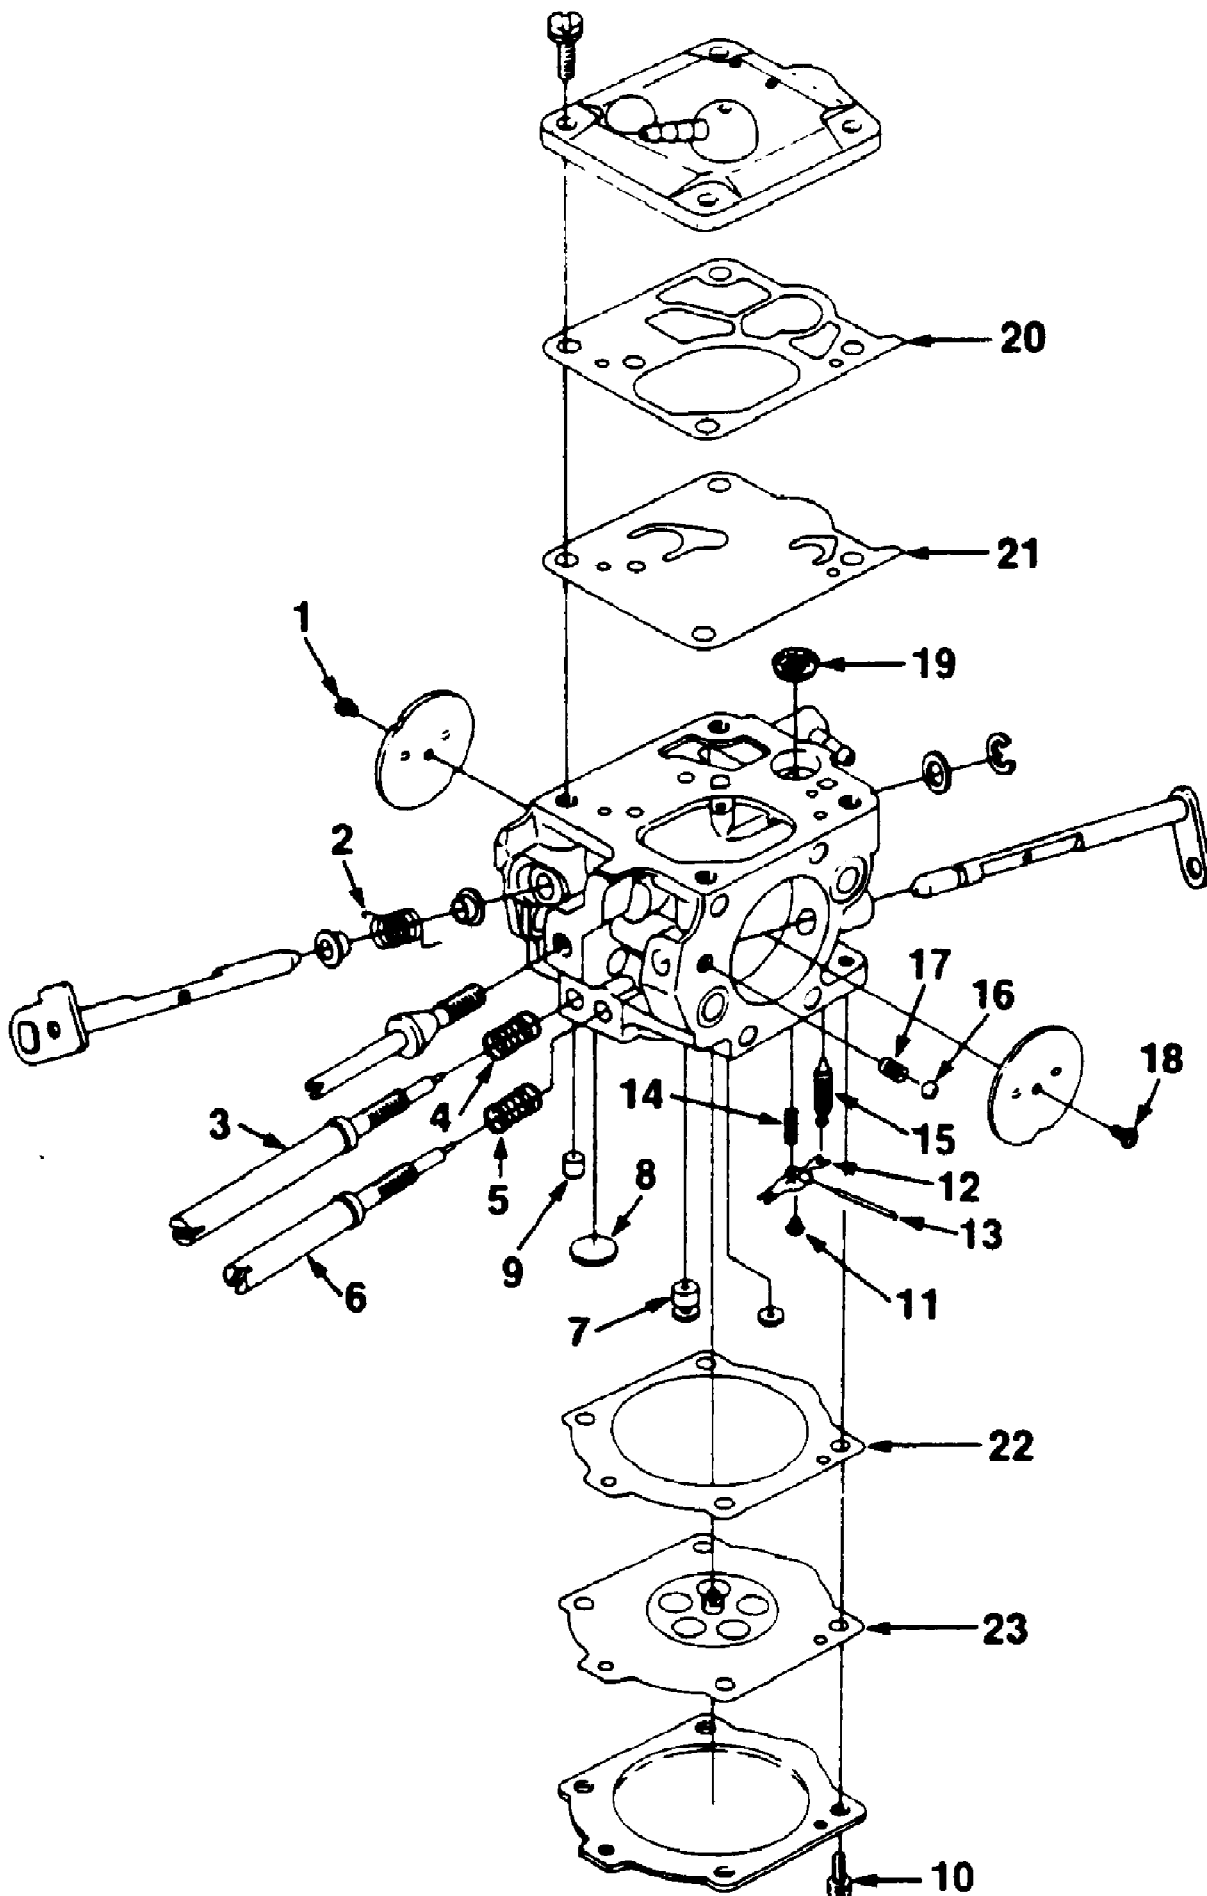

540 Chain Saw UT-10612
Walbro Carburetor

Page 10 of 10

Ref #	Part Number	Qty	S/P/F	Description
1	97935	1	/P	REPAIR KIT
2	97935	1	/P	REPAIR KIT
3	97935	1	/P	REPAIR KIT
4	97935	1	/P	REPAIR KIT
5	97935	1	/P	REPAIR KIT
6	97935	1	/P	REPAIR KIT
7	97935	1	/P	REPAIR KIT
	97943	1		NOZZLE CHECK VALVE
8	97935	1	/P	REPAIR KIT
9	97935	1	/P	REPAIR KIT
10	97935	1	/P	REPAIR KIT
11	97935	1	/P	REPAIR KIT
12	97935	1	/P	REPAIR KIT
13	97935	1	/P	REPAIR KIT
14	97935	1	/P	REPAIR KIT
15	97935	1	/P	REPAIR KIT
	97942	1	/P	NEEDLE - Inlet
16	97935	1	/P	REPAIR KIT
17	97935	1	/P	REPAIR KIT
18	97935	1	/P	REPAIR KIT
19	97935	1	/P	REPAIR KIT
20	97935	1	/P	REPAIR KIT
	97941	1		GASKET/DIAPHRAGM KIT
21	97935	1	/P	REPAIR KIT
	97941	1		GASKET/DIAPHRAGM KIT
22	97935	1	/P	REPAIR KIT
	97941	1		GASKET/DIAPHRAGM KIT
23	97935	1	/P	REPAIR KIT
	97941	1		GASKET/DIAPHRAGM KIT