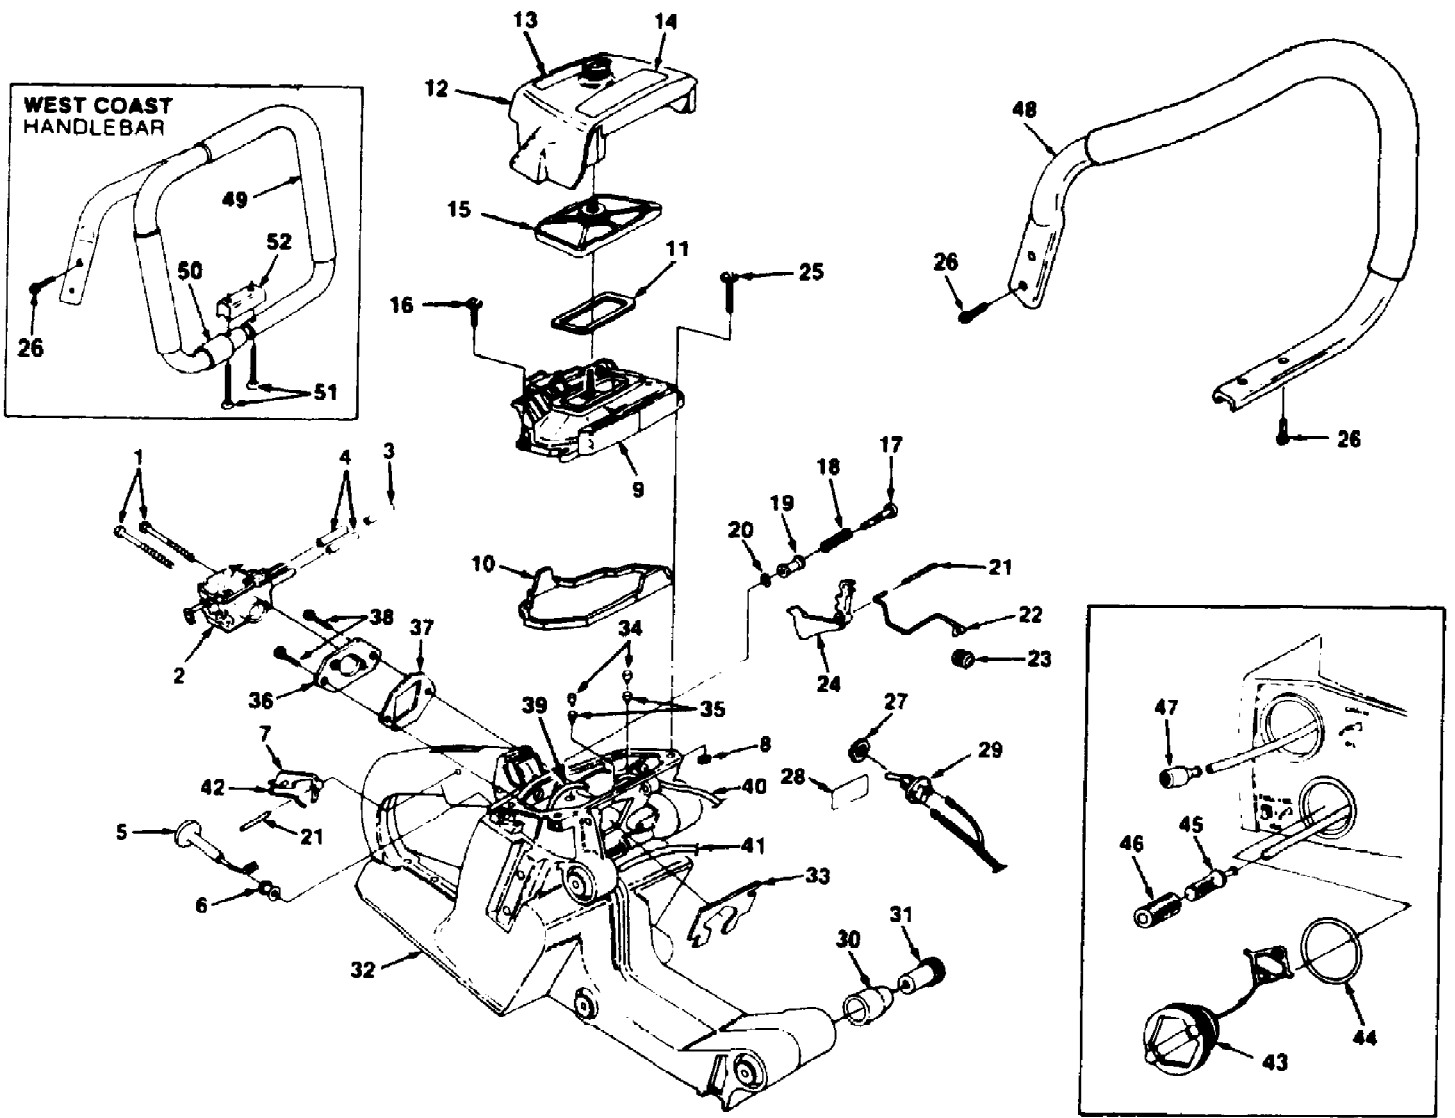

540 Chain Saw UT-10612  
Carburetor Chamber & Handles

540 Chain Saw UT-10612  
Carburetor Chamber & Handles

Page 2 of 10

Ref #	Part Number	Qty	S/P/F	Description
1	82281	2		SCREW- Mach Hex hd. (10-24 x 2")
2	A97318	1	S	CARBURETOR-(WJ-2)
3	00039	1		TUBING
4	00038	2		TUBING
5	97292	1		ROD- Choke
6	64862	1	/P	GROMMET
7	93385A	1	/P	TRIGGER- Lock
8	81009	4	/P	NUT 8-32
9	A97296	1	/P	COVER- Carburetor chamber
10	97298	1	S	GASKET- Carburetor chamber
11	97299	1		GASKET- Air filter
12	A97689	1		COVER- Air filter
13	00780	1		DECAL- Warning
14	96731	1	/P	DECAL Warning
15	A97303	1		ELEMENT- Filter
16	80577	2		SCREW- (8-32 x 3/8")
17	95671	1	S	PIN- Throttle lock
18	95020	1	S	SPRING- Compression
19	95989	1	S	BUSHING- Flanged
20	58409	1	/P	RING- Retaining
21	68548	2		PIN- Trigger
22	97294	1	S	ROD- Throttle
23	69889	1	/P	BOOT- Throttle rod
24	93842	1	/P	TRIGGER- Throttle
25	80582	2		SCREW Pan head 8-32 x 5/8
26	82516	4		SCREW- Thread forming (12 x 3/4")
27	72084A1	1	S	NUT- Hex
28	00806	1		DECAL- Run Stop
29	A57650A	1	/P	SWITCH- Toggle
30	97305A	6	S	ISOLATOR- Vibration
31	97262	6	S	SLEEVE- Flanged
32	A97690	1		HOUSING- Engine
33	A00691	1		BRACKET
34	00788	2		FILTER ELEMENT
35	96841	2	S	VALVE- Duck bill
36	972902	1	S	ADAPTOR- Carburetor
37	97291	1	S	GASKET- Carburetor
38	88049	2	/P	SCREW- Hex hd. (10-24 x 1/2")
39	9311223	1		TUBING- Rubber (fuel line) 5 3/4"
40	9315723	1		TUBING- Rubber (pulse line)
41	9477227	1		TUBING- Rubber (oil line)
42	97265	1	S	SPRING- Flat
43	A98882	2		CAP- Fuel & Oil
44	00787	2		"O" RING
45	A97700	1	S	FILTER- Fuel
46	592531A	1	/P	ELEMENT- Felt filter
47	A68593	1		OIL FINDER
48	A97311	1		HANDLEBAR
49	A97313	1		HANDLEBAR (West Coast Models)
50	93428	1		BUSHING
51	82515	2		SCREW
52	49530	1		SPACER