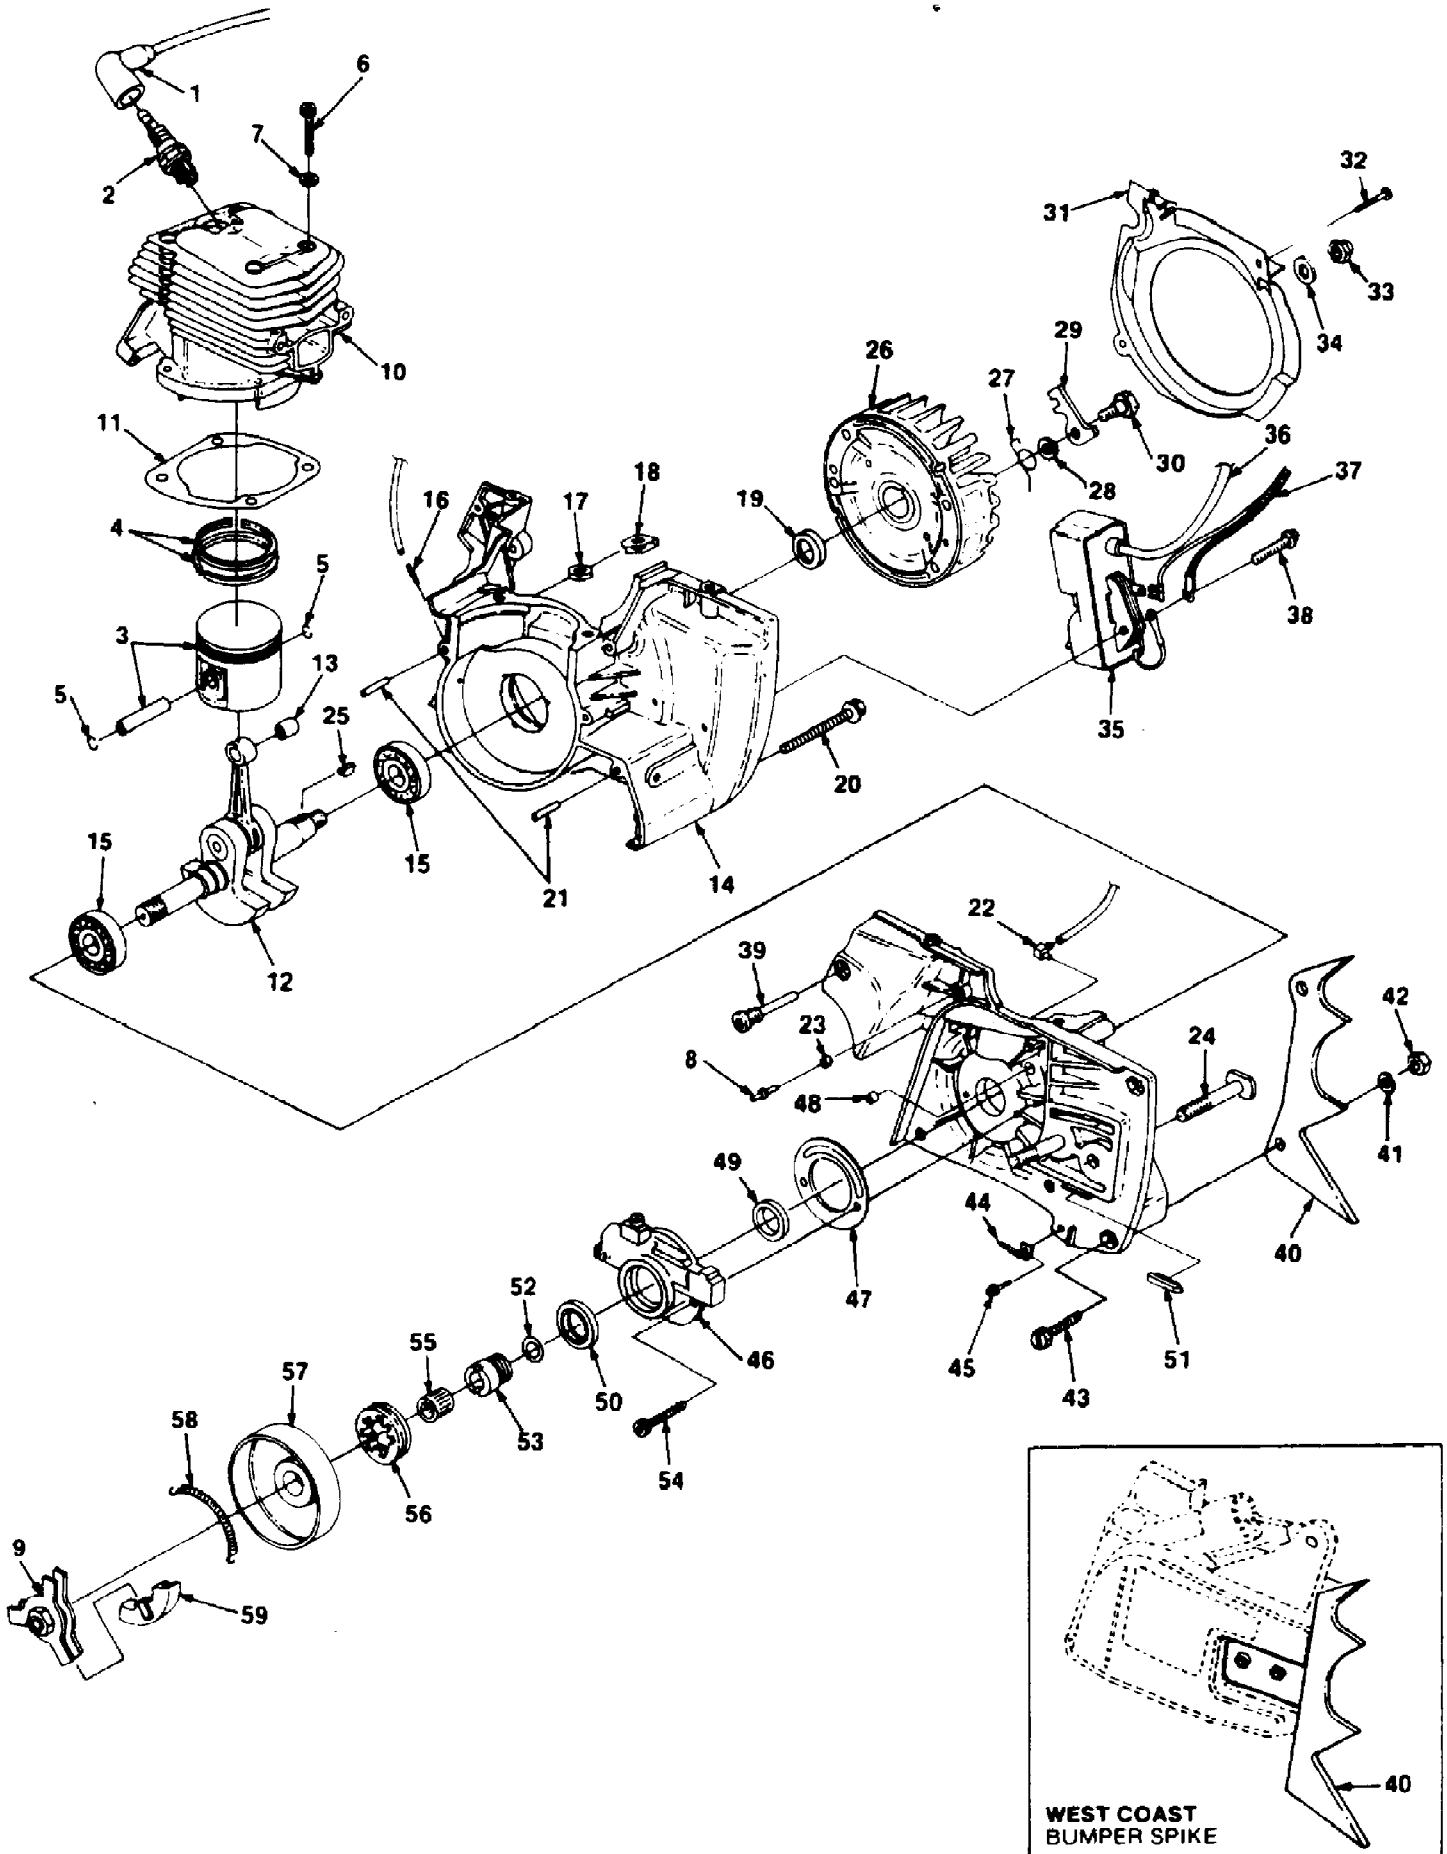

540 Chain Saw UT-10612  
Carburetor Chamber & Handles

540 Chain Saw UT-10612  
Carburetor Chamber & Handles

Page 2 of 10

Ref #	Part Number	Qty	S/P/F	Description
1	82281	2		SCREW- Mach Hex hd. (10-24 x 2")
2	A97318	1	S	CARBURETOR-(WJ-2)
3	00039	1		TUBING
4	00038	2		TUBING
5	97292	1		ROD- Choke
6	64862	1	/P	GROMMET
7	93385A	1	/P	TRIGGER- Lock
8	81009	4	/P	NUT 8-32
9	A97296	1	/P	COVER- Carburetor chamber
10	97298	1	S	GASKET- Carburetor chamber
11	97299	1		GASKET- Air filter
12	A97689	1		COVER- Air filter
13	00780	1		DECAL- Warning
14	96731	1	/P	DECAL Warning
15	A97303	1		ELEMENT- Filter
16	80577	2		SCREW- (8-32 x 3/8")
17	95671	1	S	PIN- Throttle lock
18	95020	1	S	SPRING- Compression
19	95989	1	S	BUSHING- Flanged
20	58409	1	/P	RING- Retaining
21	68548	2		PIN- Trigger
22	97294	1	S	ROD- Throttle
23	69889	1	/P	BOOT- Throttle rod
24	93842	1	/P	TRIGGER- Throttle
25	80582	2		SCREW Pan head 8-32 x 5/8
26	82516	4		SCREW- Thread forming (12 x 3/4")
27	72084A1	1	S	NUT- Hex
28	00806	1		DECAL- Run Stop
29	A57650A	1	/P	SWITCH- Toggle
30	97305A	6	S	ISOLATOR- Vibration
31	97262	6	S	SLEEVE- Flanged
32	A97690	1		HOUSING- Engine
33	A00691	1		BRACKET
34	00788	2		FILTER ELEMENT
35	96841	2	S	VALVE- Duck bill
36	972902	1	S	ADAPTOR- Carburetor
37	97291	1	S	GASKET- Carburetor
38	88049	2	/P	SCREW- Hex hd. (10-24 x 1/2")
39	9311223	1		TUBING- Rubber (fuel line) 5 3/4"
40	9315723	1		TUBING- Rubber (pulse line)
41	9477227	1		TUBING- Rubber (oil line)
42	97265	1	S	SPRING- Flat
43	A98882	2		CAP- Fuel & Oil
44	00787	2		"O" RING
45	A97700	1	S	FILTER- Fuel
46	592531A	1	/P	ELEMENT- Felt filter
47	A68593	1		OIL FINDER
48	A97311	1		HANDLEBAR
49	A97313	1		HANDLEBAR (West Coast Models)
50	93428	1		BUSHING
51	82515	2		SCREW
52	49530	1		SPACER