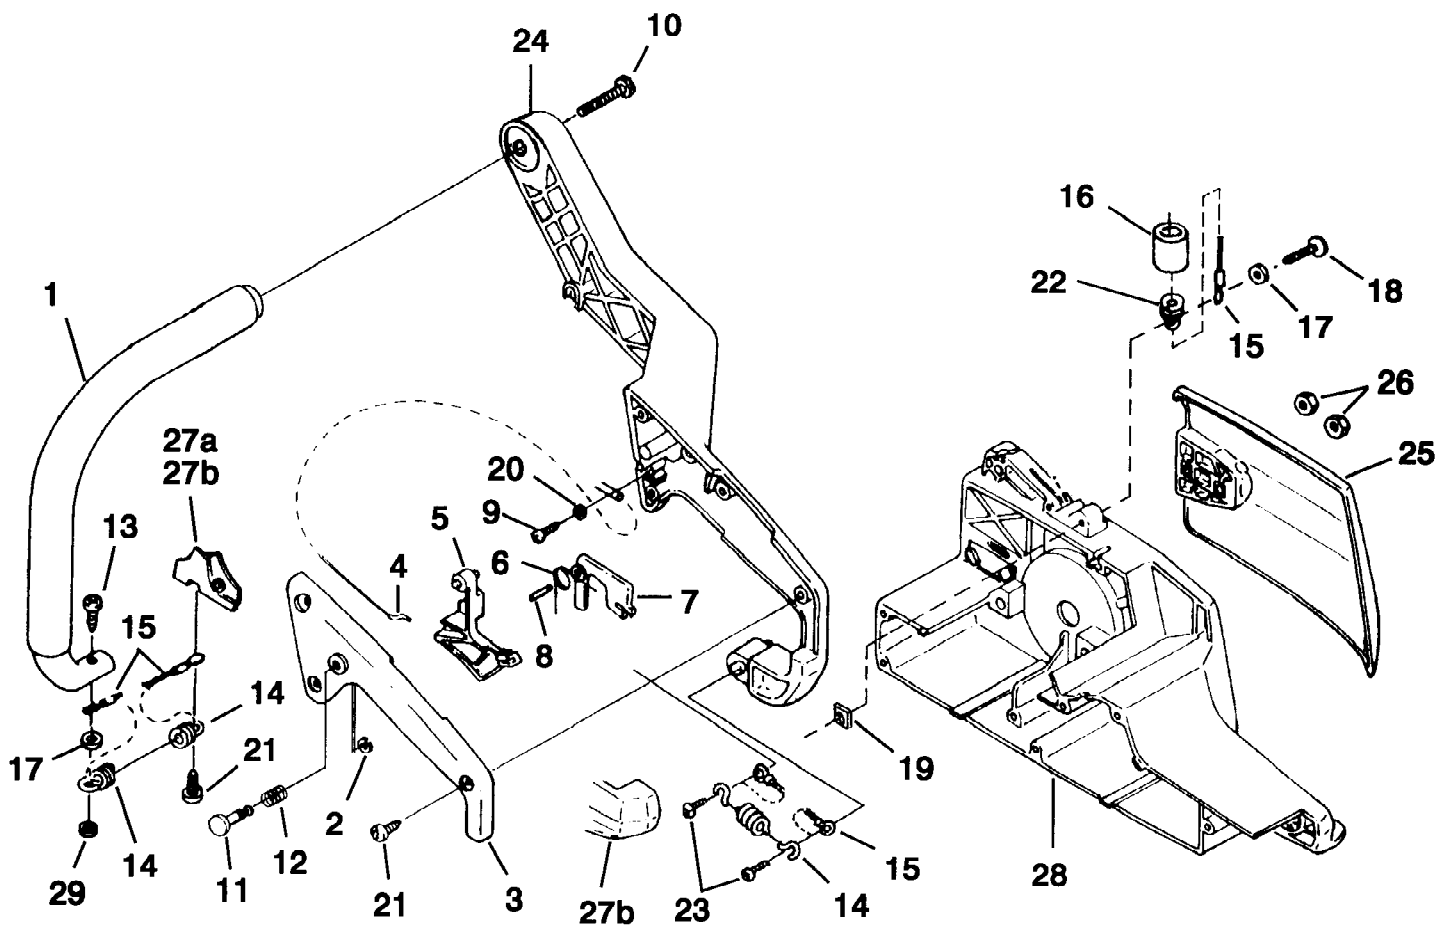

Ref #	Part Number	Qty	S/P/F	Description
	07215	1		HANDLE KIT Includes items 1-24
1	03496	1		HANDLE BAR
2	58409	1	/P	RING, RETAINING
3	00210C	1		COVER, REAR HANDLE
4	00997D	1		CABLE, THROTTLE
5	03806A	1		TRIGGER, THROTTLE
6	02316	1	/P	SPRING, THROTTLE
7	93385A	1	/P	LOCK, THROTTLE
8	70253	1		PIN, DOWEL
9	82513	1	/P	SCREW, THREAD FORM (6-19 X 1/2")
10	80891	1	/P	SCREW, HEX Hd (12-24 X 7/8")
11	95671	1	S	PIN, THROTTLE LOCK
12	95020	1	S	SPRING, COMPRESSION
13	96620	1	/P	SCREW, TORX (10-24 X 1/2")
	07214	1		ISOLATOR KIT Includes items 14-19
14	01168	2		SPRING, EXTENSION
15	03583	3	S	RETAINER, SPRING
16	01813	2		SLEEVE, SPRING
17	84008	2	S/P	WASHER, FLAT (#12)
18	82562	1	S	SCREW, PAN Hd. (10-24 X 7/8")
19	70810	1	S	NUT, SQUARE (# 10-24)
20	84123	1		WASHER, FLAT
21	82546	5	S/P	SCREW, THREAD FORM (8-16 X 5/8")
22	02813	1	S	SPRING, EXTENSION
23	82546	2	S/P	SCREW, THREAD FORM (8-16 X 1/2")
24	07163	1		HANDLE, REAR
25	00226A	1		COVER, DRIVE CASE
26	81196	2	S/P	NUT, HEX
27a	017151A	1	/P	HSG., STARTER SIDE
27b		1		HSG., STARTER SIDE Not Used On This Model
28	03720B	1		ENG. HSG. DRIVE SIDE
29	81261	1	/P	NUT, HEX