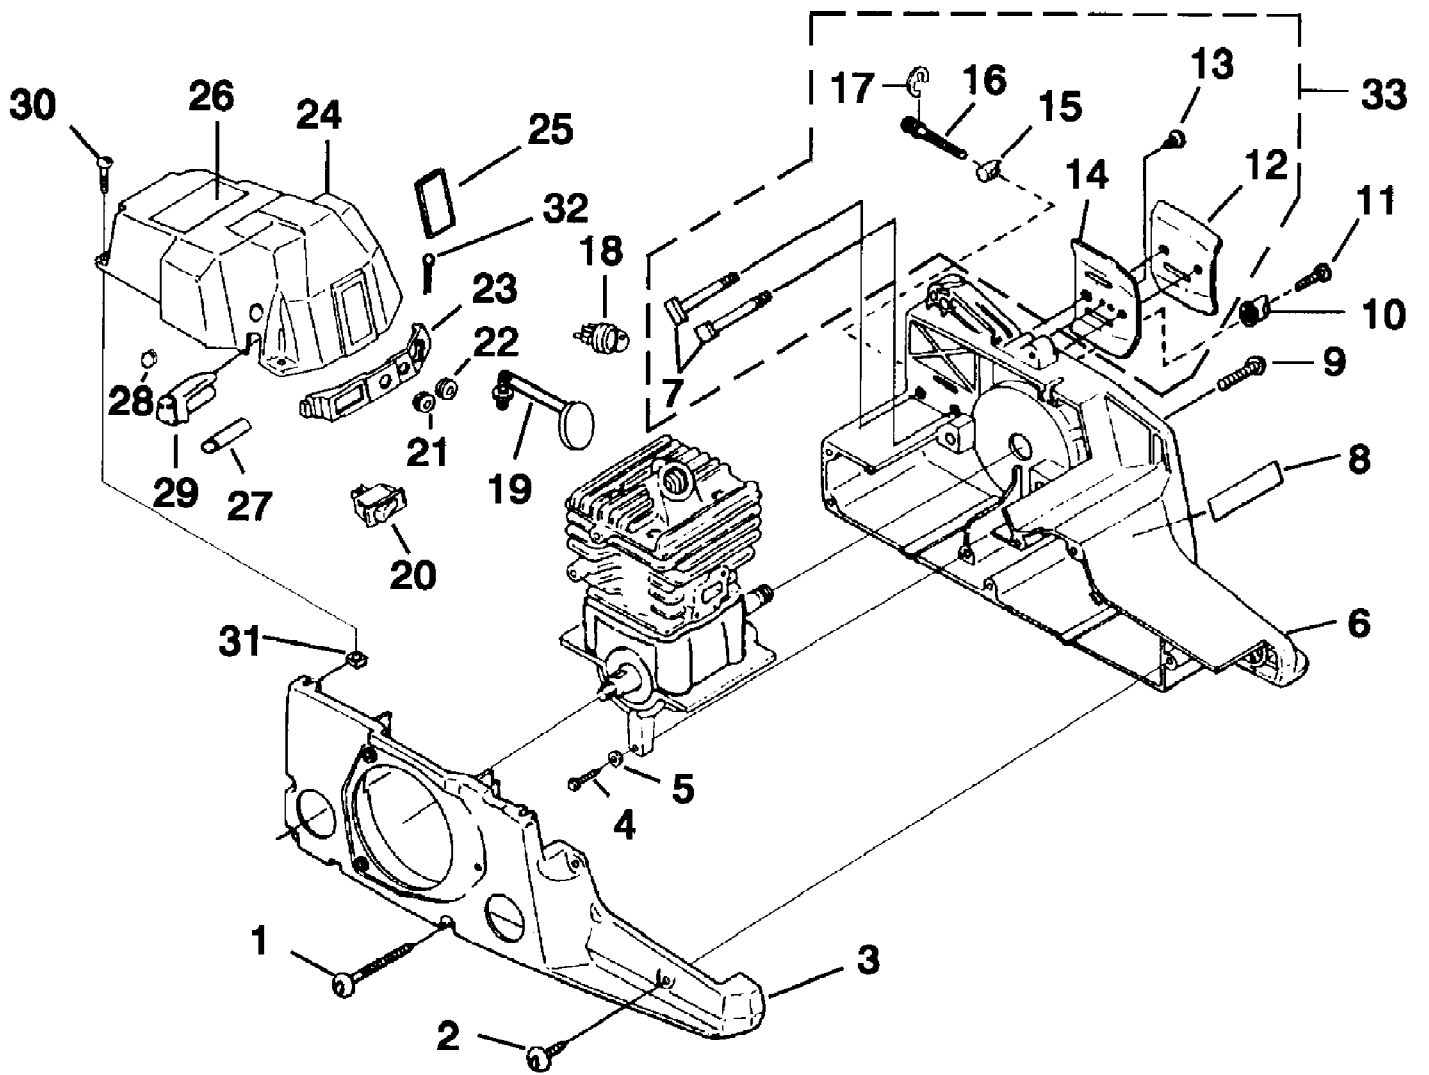

Ref #	Part Number	Qty	S/P/F	Description
1	82545	3		SCREW- Thread Form (8-16 x 1 3/4")
2	82546	1	S/P	SCREW- Thread Form. (8-16 x 5/8")
3	017151A	1	/P	HOUSING-Starter Side
4	82558	1	/P	SCREW-Thread Form. (10-14 x 1 1/8")
5	83056	1		WASHER-Lock
6	03720B	1		HOUSING- Drive Side Includes items 7-8
7	03132	2	/P	BOLT Guide Bar
8	01805A	1	/P	DECAL Panel
9	80864	2	/P	SCREW-Hex Hd. (12-24 x 1")
10	95212	1	/P	STOP- Chain
11	82537	1	/P	SCREW- Thread Form (10-14 x 7/8")
12	01170	1	S	PLATE- Guide Bar (Outer)
13	82513	1	/P	SCREW- Thread Form. (6-19 x 1/2")
14	98278	1		PLATE- Guide Bar (Inner)
15	651121	1	S	PIN- Adjusting
16	03139	1	S	SCREW- Guide Bar Adjusting
17	69599	1	/P	RING- Snap
18	01183	1	/P	BULB- Primer
19	06355	1	S	ROD- Choke
20	01802	1	S	SWITCH- Ign.
21	69889	1	/P	BOOT Throttle Cable
22	64862	1	/P	GROMMET Choke
23	01169	1		PANEL Control
24	04583A	1		CYLINDER COVER Includes item 25
25	01173A	1		SCREEN- Air Inlet
26	02506	1		LABEL Warning
27		1		GROMMET Carburetor Not Used On This Model
28		1		PLUG- Idle Speed Not Used On This Model
29	09019	1	/P	GROMMET Carburetor
30	95792	3	/P	SCREW- Round Hd. (10-24 x .710)
31	70810	3	S	NUT Square (10-24)
32	86334	1	/P	PIN-Cotter
33	06635	1		GUIDE BAR FASTENER KIT

Ref #	Part Number	Qty	S/P/F	Description
1	93561S	1	S	SPARK PLUG (CJ6Y)
	98217S	1	/P	SPARK PLUG (RCJ6Y) (INTL.)
2	82568	4	S	SCREW-PAN Hd. (10-24 x .800)
3	04511	1		SHORT BLOCK Includes items 4-12
4	04513	1		CYLINDER & GASKET Includes item 5
5	02527	1		GASKET, CYLINDER
6	03301A	1		PISTON & PIN Includes items 7-8
7	02263A	2	S	RING, PISTON
8	64813	2	/P	RING, WRIST PIN RETAIN.
9	98797	2	/P	BEARING, BALL
10	70277	1	S	BEARING, NEEDLE
11		1		CYLINDER & CRANKCASE Not Used On This Model
12		4		SCREW, Hex Hd. (12-24 X 7/8") Not Used On This Model
13	75078	1		KEY WOODRUFF
14	289221	1	/P	RETAINING RING
15	82146	2	S	SCREW, FIL. HD. (8-32 X 5/8")
16	02802A	1		OIL PUMP
17	02548	1		TUBING, OIL (TO GUIDE BAR)
18	00229	1		WORM GEAR, LEFT HAND
19	93858	1	S	SEAL, CRANKSHAFT
20	98197A	1	S	SEAL, SHAFT