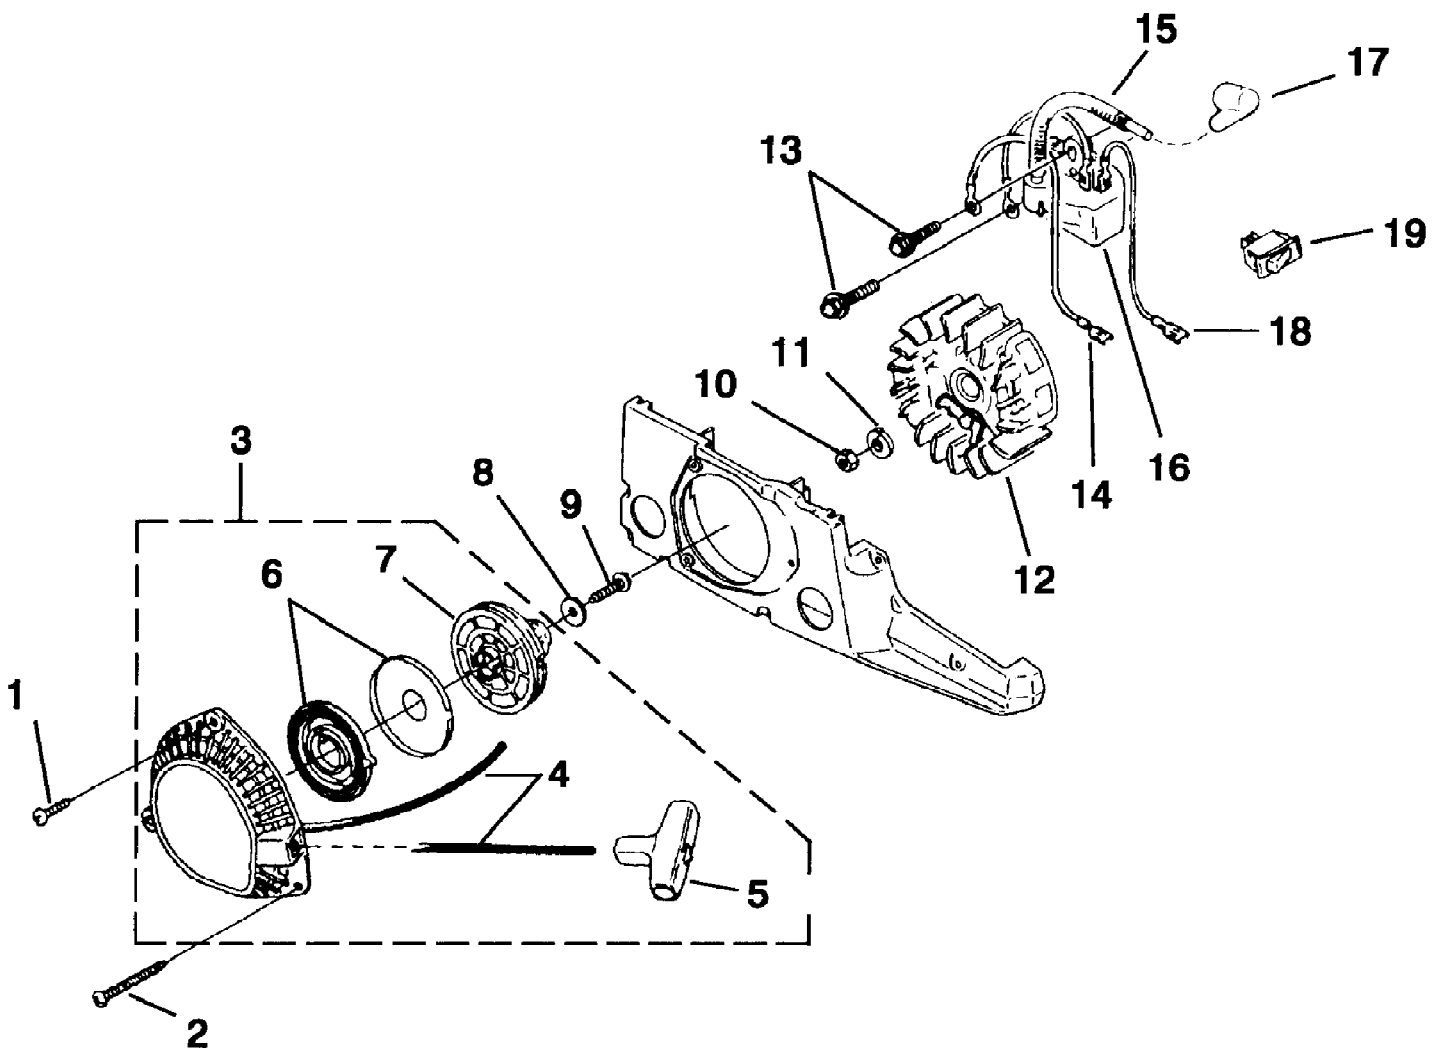

Ref #	Part Number	Qty	S/P/F	Description
1	82546	4	S/P	SCREW-Thread Form (8-16 x 5/8")
2	82566	1		SCREW Thread Form (8-16 x 2 1/4)
3	04778A	1		STARTER - COMPLETE Includes items 4-7
4	9789901	1	/P	ROPE, STARTER (46")
5	02264	1	S	GRIP, STARTER
6	97908	1		SPRING & CONTAINER
7	97768B	1	S	PULLEY
8	94062	1	/P	WASHER
9	82409	1	/P	SCREW Plastite (10-14 x 5/8")
10	81124A	1	/P	NUT, JAM (3/8" X 24)
11	83102	1	/P	WASHER LOCK (3/8")
12	00994C	1		ROTOR & STARTER PAWLS
13	88052	2	/P	SCREW, Sems Hex Hd. (10-24 x 7/8")
14	01821A	1		IGNITION GROUND WIRE
15	95098	1		SLEEVE, Insulating
16	01546	1		IGNITION MADULE
17	02597	1		SPARK PLUG BOOT KIT
18	01822A	1		IGNITION WIRE
19	01802	1	S	SWITCH