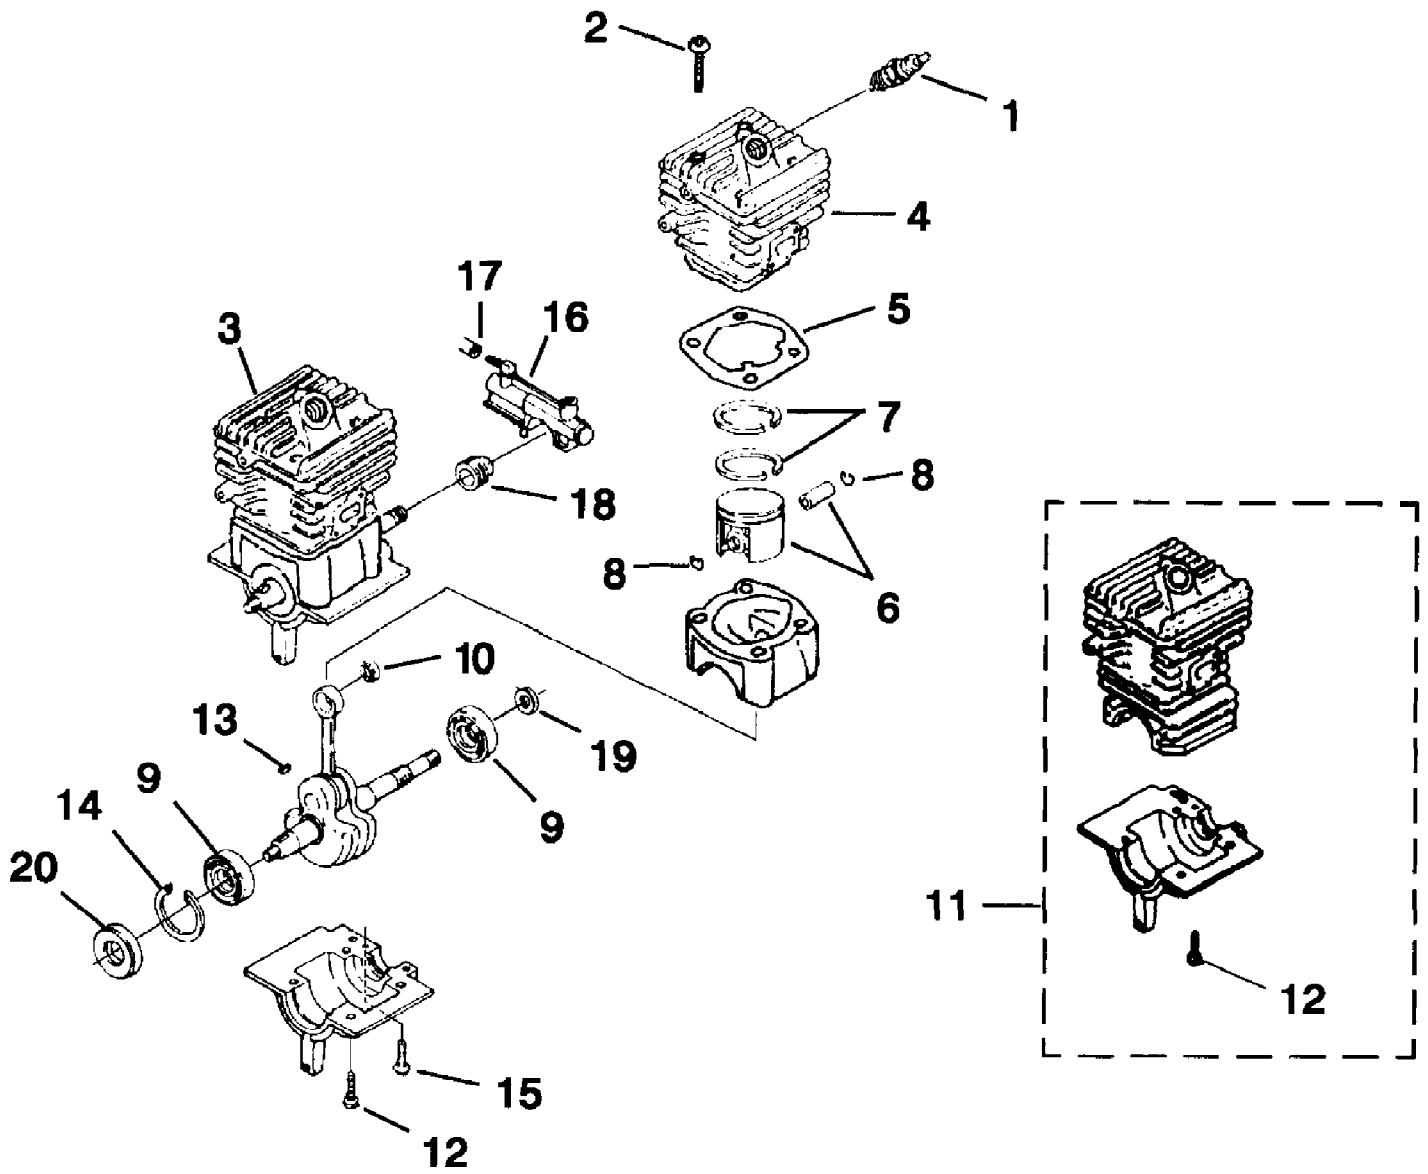

Ref #	Part Number	Qty	S/P/F	Description
1	82545	3		SCREW- Thread Form (8-16 x 1 3/4")
2	82546	1	S/P	SCREW- Thread Form. (8-16 x 5/8")
3	017151A	1	/P	HOUSING-Starter Side
4	82558	1	/P	SCREW-Thread Form. (10-14 x 1 1/8")
5	83056	1		WASHER-Lock
6	03720B	1		HOUSING- Drive Side Includes items 7-8
7	03132	2	/P	BOLT Guide Bar
8	01805A	1	/P	DECAL Panel
9	80864	2	/P	SCREW-Hex Hd. (12-24 x 1")
10	95212	1	/P	STOP- Chain
11	82537	1	/P	SCREW- Thread Form (10-14 x 7/8")
12	01170	1	S	PLATE- Guide Bar (Outer)
13	82513	1	/P	SCREW- Thread Form. (6-19 x 1/2")
14	98278	1		PLATE- Guide Bar (Inner)
15	651121	1	S	PIN- Adjusting
16	03139	1	S	SCREW- Guide Bar Adjusting
17	69599	1	/P	RING- Snap
18	01183	1	/P	BULB- Primer
19	06355	1	S	ROD- Choke
20	01802	1	S	SWITCH- Ign.
21	69889	1	/P	BOOT Throttle Cable
22	64862	1	/P	GROMMET Choke
23	01169	1		PANEL Control
24	04583A	1		CYLINDER COVER Includes item 25
25	01173A	1		SCREEN- Air Inlet
26	02506	1		LABEL Warning
27		1		GROMMET Carburetor Not Used On This Model
28		1		PLUG- Idle Speed Not Used On This Model
29	09019	1	/P	GROMMET Carburetor
30	95792	3	/P	SCREW- Round Hd. (10-24 x .710)
31	70810	3	S	NUT Square (10-24)
32	86334	1	/P	PIN-Cotter
33	06635	1		GUIDE BAR FASTENER KIT

Ref #	Part Number	Qty	S/P/F	Description
1	93561S	1	S	SPARK PLUG (CJ6Y)
	98217S	1	/P	SPARK PLUG (RCJ6Y) (INTL.)
2	82568	4	S	SCREW-PAN Hd. (10-24 x .800)
3	04511	1		SHORT BLOCK Includes items 4-12
4	04513	1		CYLINDER & GASKET Includes item 5
5	02527	1		GASKET, CYLINDER
6	03301A	1		PISTON & PIN Includes items 7-8
7	02263A	2	S	RING, PISTON
8	64813	2	/P	RING, WRIST PIN RETAIN.
9	98797	2	/P	BEARING, BALL
10	70277	1	S	BEARING, NEEDLE
11		1		CYLINDER & CRANKCASE Not Used On This Model
12		4		SCREW, Hex Hd. (12-24 X 7/8") Not Used On This Model
13	75078	1		KEY WOODRUFF
14	289221	1	/P	RETAINING RING
15	82146	2	S	SCREW, FIL. HD. (8-32 X 5/8")
16	02802A	1		OIL PUMP
17	02548	1		TUBING, OIL (TO GUIDE BAR)
18	00229	1		WORM GEAR, LEFT HAND
19	93858	1	S	SEAL, CRANKSHAFT
20	98197A	1	S	SEAL, SHAFT