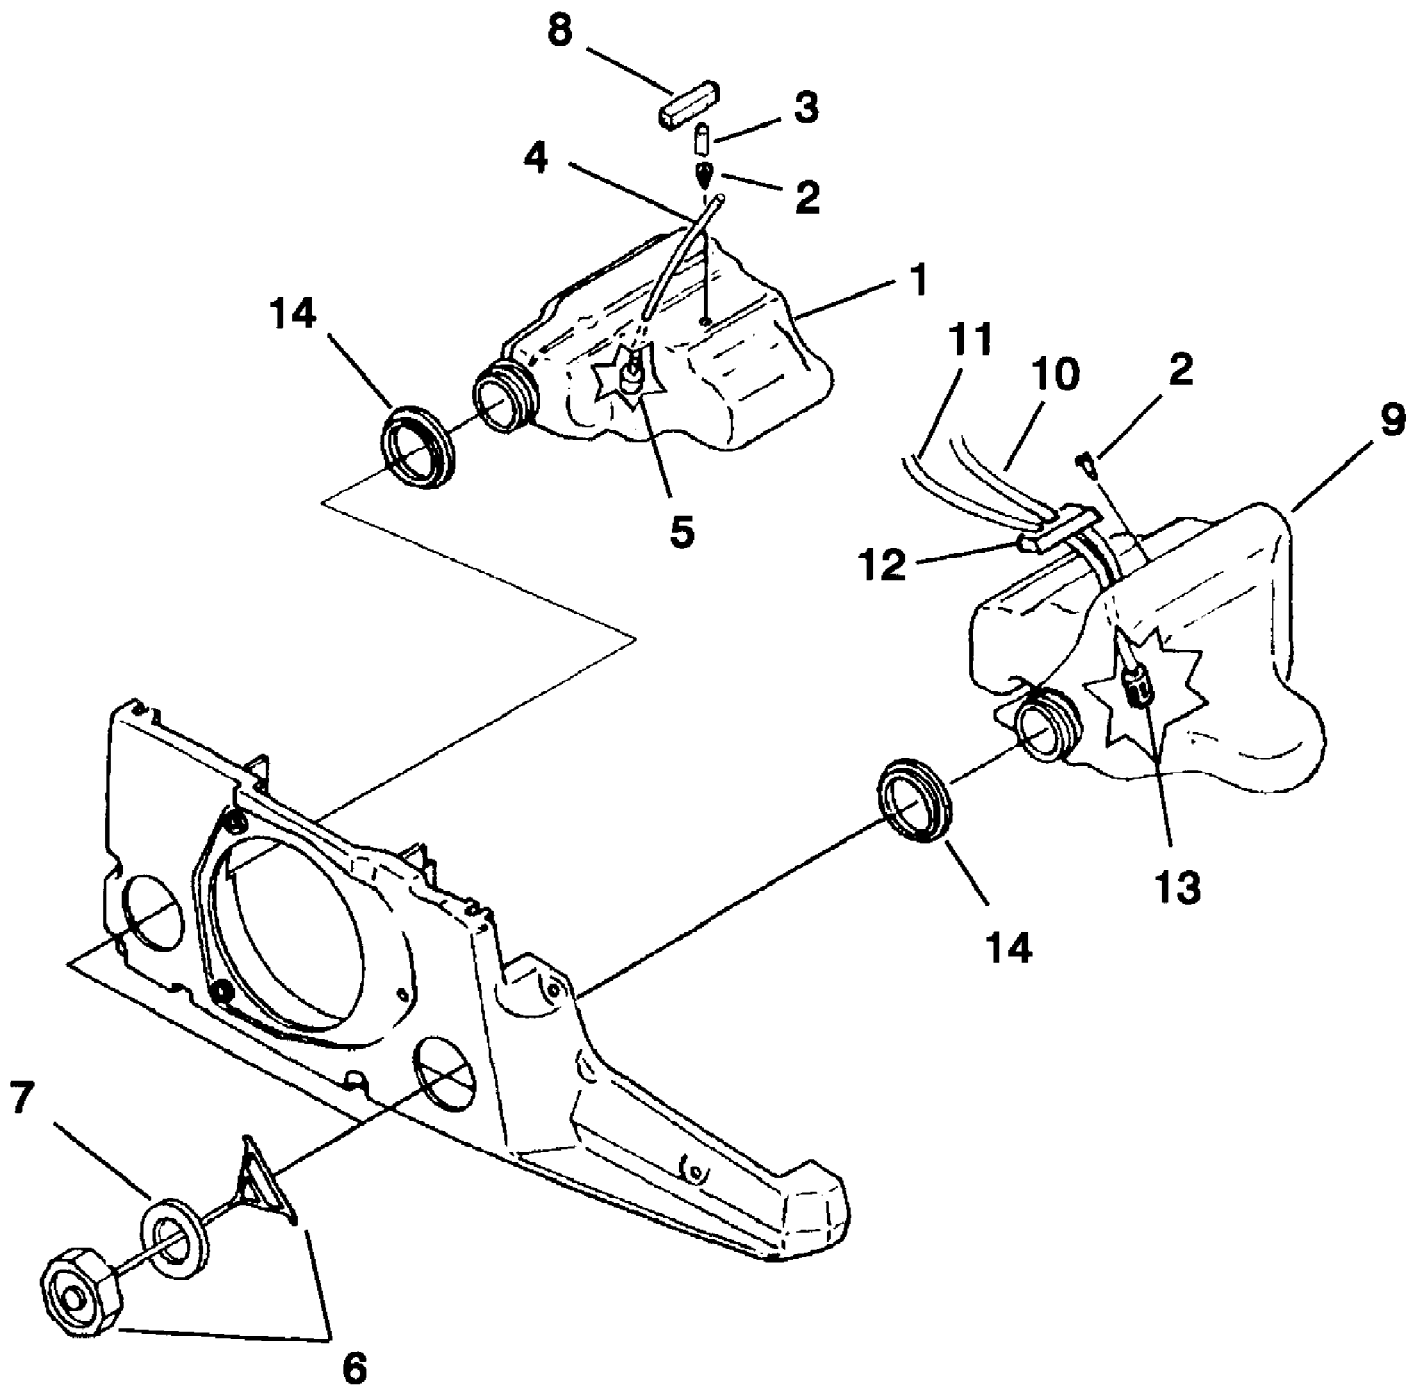

Ref #	Part Number	Qty	S/P/F	Description
1	82545	3		SCREW- Thread Form (8-16 x 1 3/4")
2	82546	1	S/P	SCREW- Thread Form. (8-16 x 5/8")
3	017151A	1	/P	HOUSING-Starter Side
4	82558	1	/P	SCREW-Thread Form. (10-14 x 1 1/8")
5	83056	1		WASHER-Lock
6	03720B	1		HOUSING- Drive Side Includes items 7-8
7	03132	2	/P	BOLT Guide Bar
8	01805A	1	/P	DECAL Panel
9	80864	2	/P	SCREW-Hex Hd. (12-24 x 1")
10	95212	1	/P	STOP- Chain
11	82537	1	/P	SCREW- Thread Form (10-14 x 7/8")
12	01170	1	S	PLATE- Guide Bar (Outer)
13	82513	1	/P	SCREW- Thread Form. (6-19 x 1/2")
14	98278	1		PLATE- Guide Bar (Inner)
15	651121	1	S	PIN- Adjusting
16	03139	1	S	SCREW- Guide Bar Adjusting
17	69599	1	/P	RING- Snap
18	01183	1	/P	BULB- Primer
19	06355	1	S	ROD- Choke
20	01802	1	S	SWITCH- Ign.
21	69889	1	/P	BOOT Throttle Cable
22	64862	1	/P	GROMMET Choke
23	01169	1		PANEL Control
24	04583A	1		CYLINDER COVER Includes item 25
25	01173A	1		SCREEN- Air Inlet
26	02506	1		LABEL Warning
27		1		GROMMET Carburetor Not Used On This Model
28		1		PLUG- Idle Speed Not Used On This Model
29	09019	1	/P	GROMMET Carburetor
30	95792	3	/P	SCREW- Round Hd. (10-24 x .710)
31	70810	3	S	NUT Square (10-24)
32	86334	1	/P	PIN-Cotter
33	06635	1		GUIDE BAR FASTENER KIT

Ref #	Part Number	Qty	S/P/F	Description
1	93561S	1	S	SPARK PLUG (CJ6Y)
	98217S	1	/P	SPARK PLUG (RCJ6Y) (INTL.)
2	82568	4	S	SCREW-PAN Hd. (10-24 x .800)
3	04511	1		SHORT BLOCK Includes items 4-12
4	04513	1		CYLINDER & GASKET Includes item 5
5	02527	1		GASKET, CYLINDER
6	03301A	1		PISTON & PIN Includes items 7-8
7	02263A	2	S	RING, PISTON
8	64813	2	/P	RING, WRIST PIN RETAIN.
9	98797	2	/P	BEARING, BALL
10	70277	1	S	BEARING, NEEDLE
11		1		CYLINDER & CRANKCASE Not Used On This Model
12		4		SCREW, Hex Hd. (12-24 X 7/8") Not Used On This Model
13	75078	1		KEY WOODRUFF
14	289221	1	/P	RETAINING RING
15	82146	2	S	SCREW, FIL. HD. (8-32 X 5/8")
16	02802A	1		OIL PUMP
17	02548	1		TUBING, OIL (TO GUIDE BAR)
18	00229	1		WORM GEAR, LEFT HAND
19	93858	1	S	SEAL, CRANKSHAFT
20	98197A	1	S	SEAL, SHAFT