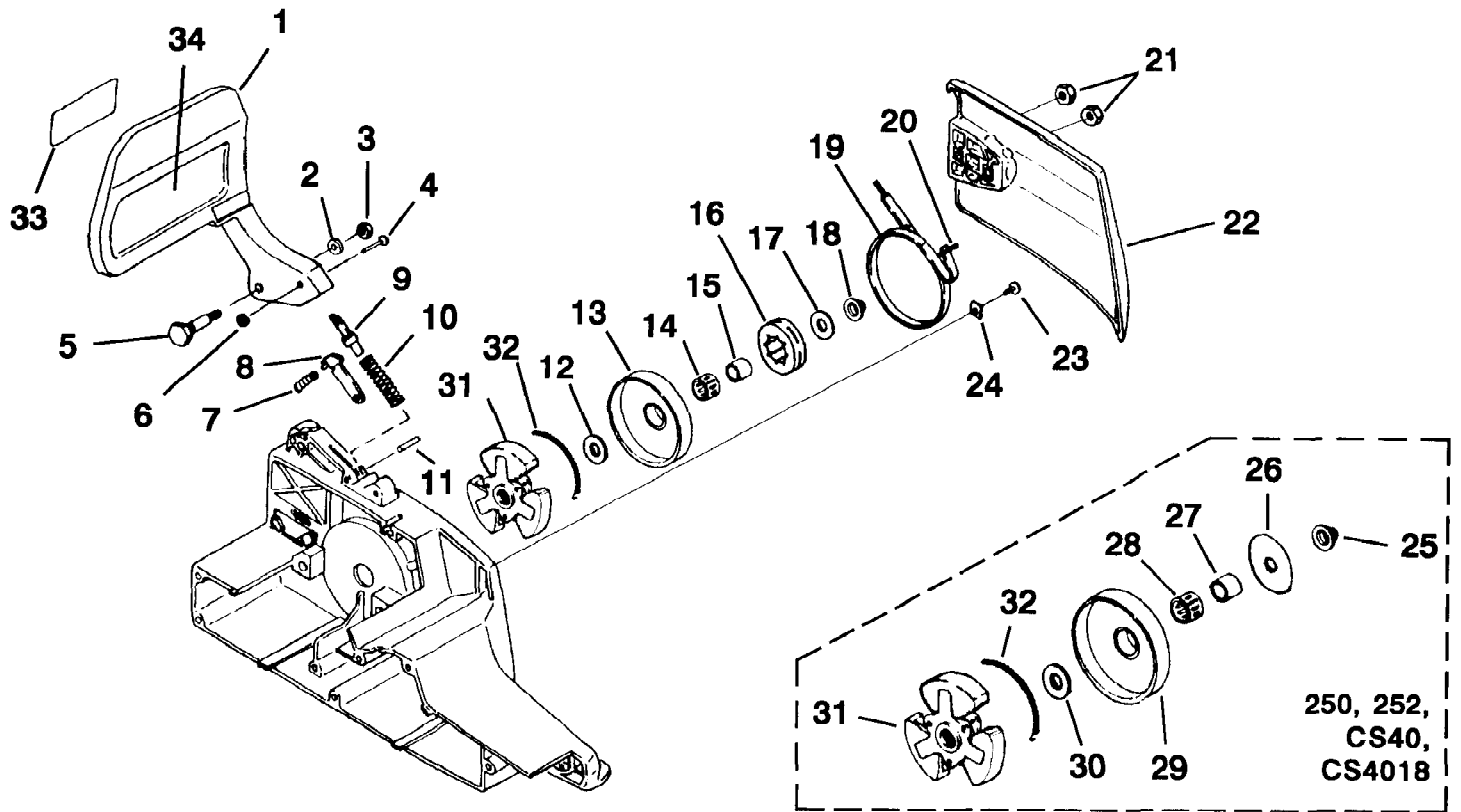

Ref #	Part Number	Qty	S/P/F	Description
1	06757	1		GUARD, HAND
2	83203	1		WASHER, BELLVILLE
3	98457	1		NUT-(M5)
4	98422A	1		PIN
5	98461	1		SCREW, SHOULDER
6	01820	1		RING, RETAINER
7	98308	1		SPRING, COIL
8	98317A	1		BRAKE LATCH ASSY
9	00888A	1		ADJUSTER, BRAKE
10	008901A	1		SPRING, COMPRESSION
11	98456	1		PIN
12	58833	1	/P	WASHER, THRUST (INNER)
13	02990	1		SPLINE & DRUM
14	02999	1	S	BEARING, NEEDLE
15	03039	1	S	RACE, INNER
16	07341	1		SPROCKET, RIM (.325 X 7T)
17	65027	1		WASHER, THRUST
18	81255	1		NUT, HEX LOCK (3/8"-24)
19	98298B	1		BRAKE BAND ASSY
20	06672	1	S/P	PIN, DOWEL
21	81196	2	S/P	NUT, HEX
22	00226A	1		COVER, DRIVE CASE
23	82513	1	/P	SCREW, THREAD FORM (#6)
24	01180	1		RETAINER, BRAKE BAND
25	81255	1		NUT, HEX LOCK (3.8"-24)
26		1		WASHER, THRUST Not Used On This Model
27		1		RACE, INNER Not Used On This Model
28		1		BEARING, NEEDLE Not Used On This Model
29		1		SPROCKET & DRUM Not Used On This Model
30		1		WASHER, THRUST Not Used On This Model
31	00995	1		CLUTCH ASSY
32	98453	1	S	SPRING, CLUTCH
33	02561A	1		LABEL, KICKBACK
34	02661	1		DECAL, SAFETY