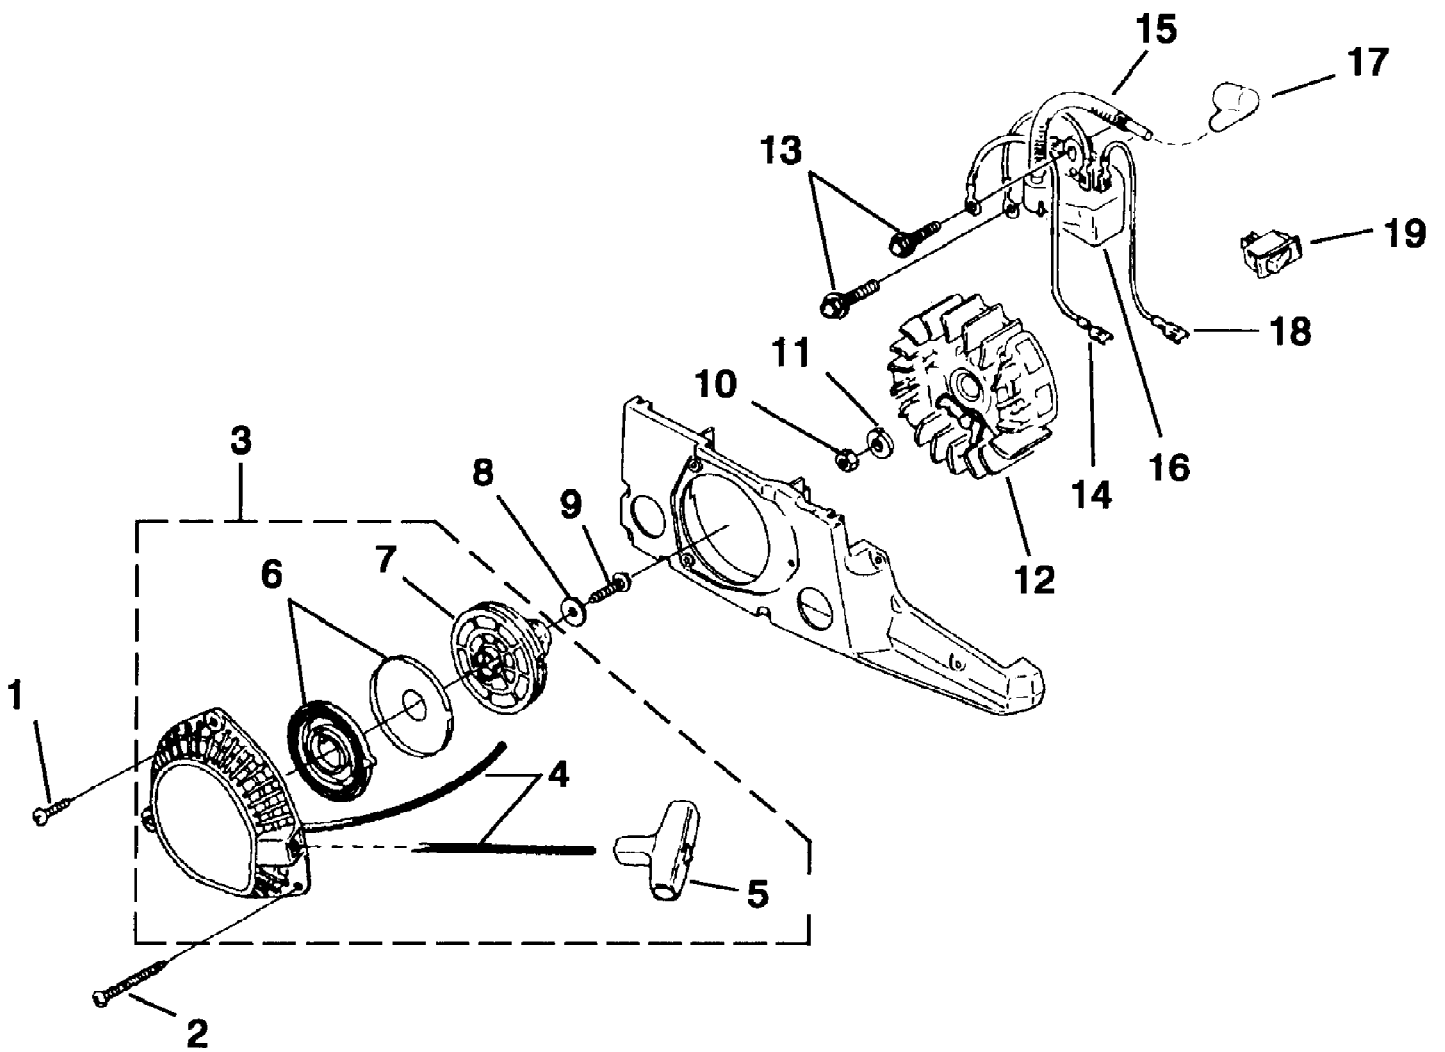

Ref #	Part Number	Qty	S/P/F	Description
1	82546	4	S/P	SCREW-Thread Form (8-16 x 5/8")
2	82566	1		SCREW Thread Form (8-16 x 2 1/4)
3	04778A	1		STARTER - COMPLETE Includes items 4-7
4	9789901	1	/P	ROPE, STARTER (46")
5	02264	1	S	GRIP, STARTER
6	97908	1		SPRING & CONTAINER
7	97768B	1	S	PULLEY
8	94062	1	/P	WASHER
9	82409	1	/P	SCREW Plastite (10-14 x 5/8")
10	81124A	1	/P	NUT, JAM (3/8" X 24)
11	83102	1	/P	WASHER LOCK (3/8")
12	00994C	1		ROTOR & STARTER PAWLS
13	88052	2	/P	SCREW, Sems Hex Hd. (10-24 x 7/8")
14	01821A	1		IGNITION GROUND WIRE
15	95098	1		SLEEVE, Insulating
16	01546	1		IGNITION MADULE
17	02597	1		SPARK PLUG BOOT KIT
18	01822A	1		IGNITION WIRE
19	01802	1	S	SWITCH