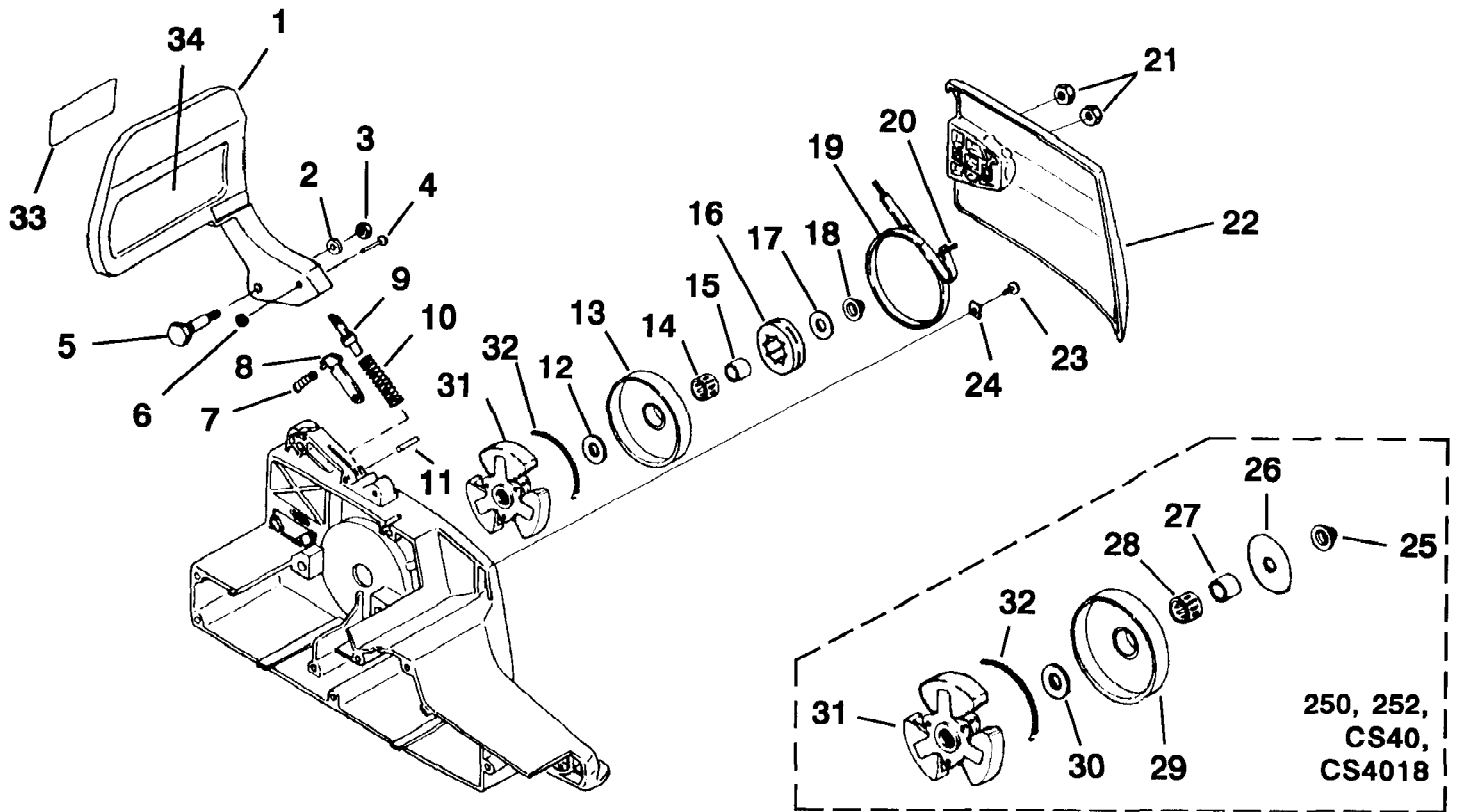

Ref #	Part Number	Qty	S/P/F	Description
1	06757	1		GUARD, HAND
2	83203	1		WASHER, BELLVILLE
3	98457	1		NUT-(M5)
4	98422A	1		PIN
5	98461	1		SCREW, SHOULDER
6	01820	1		RING, RETAINER
7	98308	1		SPRING, COIL
8	98317A	1		BRAKE LATCH ASSY
9	00888A	1		ADJUSTER, BRAKE
10	008901A	1		SPRING, COMPRESSION
11	98456	1		PIN
12	58833	1	/P	WASHER, THRUST (INNER)
13	02990	1		SPLINE & DRUM
14	02999	1	S	BEARING, NEEDLE
15	03039	1	S	RACE, INNER
16	07341	1		SPROCKET, RIM (.325 X 7T)
17	65027	1		WASHER, THRUST
18	81255	1		NUT, HEX LOCK (3/8"-24)
19	98298B	1		BRAKE BAND ASSY
20	06672	1	S/P	PIN, DOWEL
21	81196	2	S/P	NUT, HEX
22	00226A	1		COVER, DRIVE CASE
23	82513	1	/P	SCREW, THREAD FORM (#6)
24	01180	1		RETAINER, BRAKE BAND
25	81255	1		NUT, HEX LOCK (3.8"-24)
26		1		WASHER, THRUST Not Used On This Model
27		1		RACE, INNER Not Used On This Model
28		1		BEARING, NEEDLE Not Used On This Model
29		1		SPROCKET & DRUM Not Used On This Model
30		1		WASHER, THRUST Not Used On This Model
31	00995	1		CLUTCH ASSY
32	98453	1	S	SPRING, CLUTCH
33	02561A	1		LABEL, KICKBACK
34	02661	1		DECAL, SAFETY