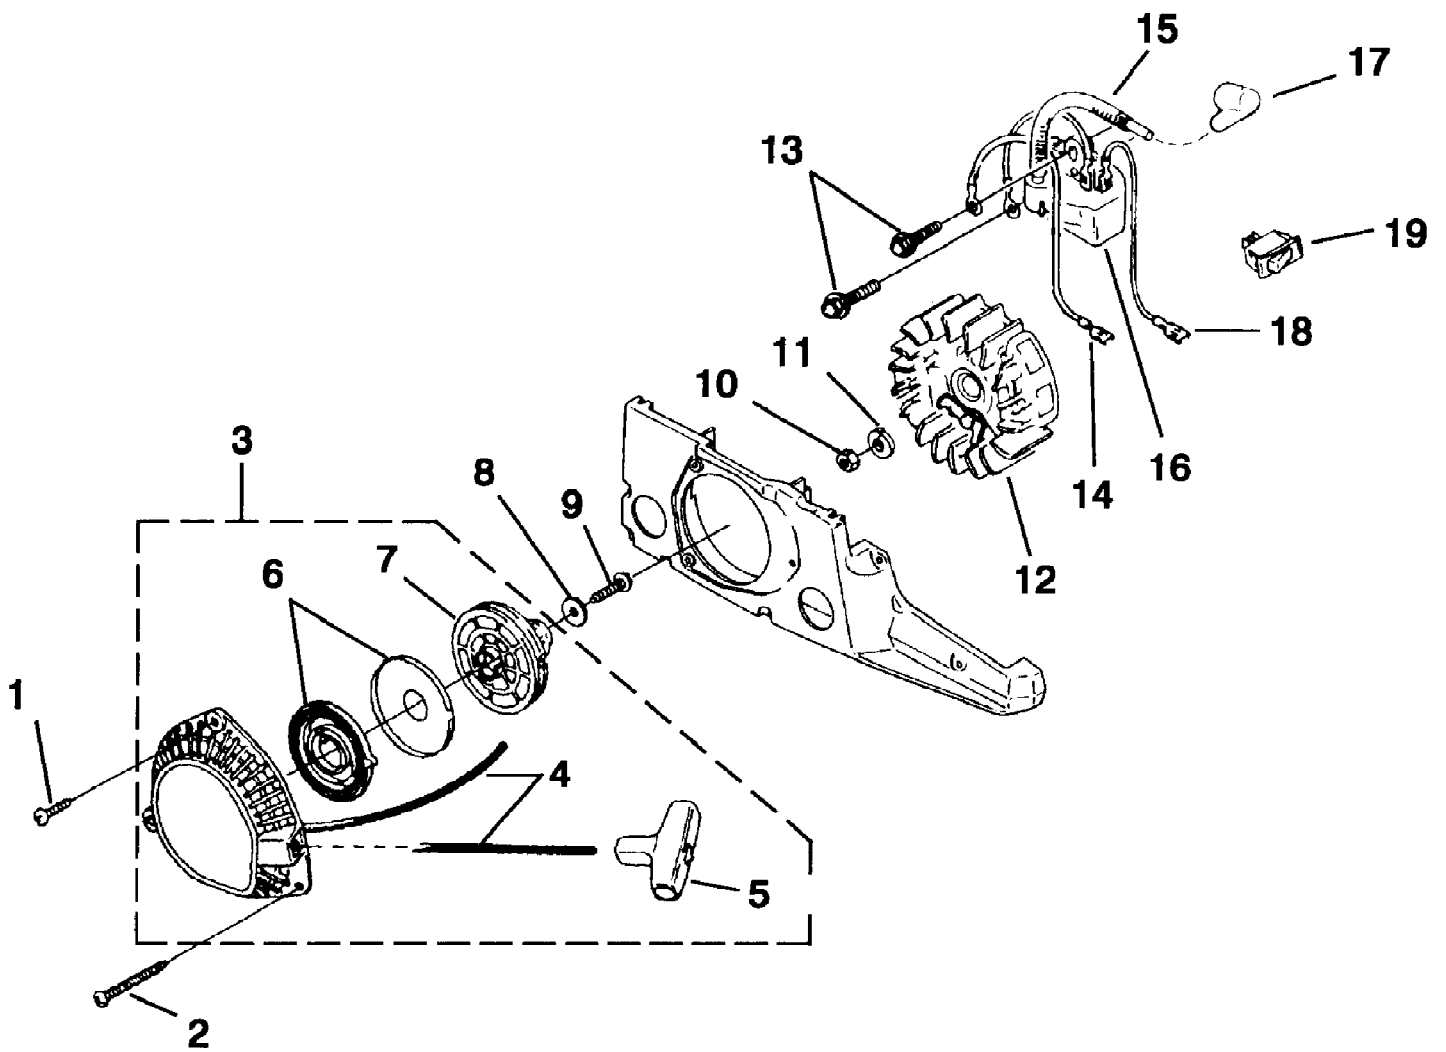

Ref #	Part Number	Qty	S/P/F	Description
1	82546	4	S/P	SCREW-Thread Form (8-16 x 5/8")
2	82566	1		SCREW Thread Form (8-16 x 2 1/4)
3	04778A	1		STARTER - COMPLETE Includes items 4-7
4	9789901	1	/P	ROPE, STARTER (46")
5	02264	1	S	GRIP, STARTER
6	97908	1		SPRING & CONTAINER
7	97768B	1	S	PULLEY
8	94062	1	/P	WASHER
9	82409	1	/P	SCREW Plastite (10-14 x 5/8")
10	81124A	1	/P	NUT, JAM (3/8" X 24)
11	83102	1	/P	WASHER LOCK (3/8")
12	00994C	1		ROTOR & STARTER PAWLS
13	88052	2	/P	SCREW, Sems Hex Hd. (10-24 x 7/8")
14	01821A	1		IGNITION GROUND WIRE
15	95098	1		SLEEVE, Insulating
16	01546	1		IGNITION MADULE
17	02597	1		SPARK PLUG BOOT KIT
18	01822A	1		IGNITION WIRE
19	01802	1	S	SWITCH