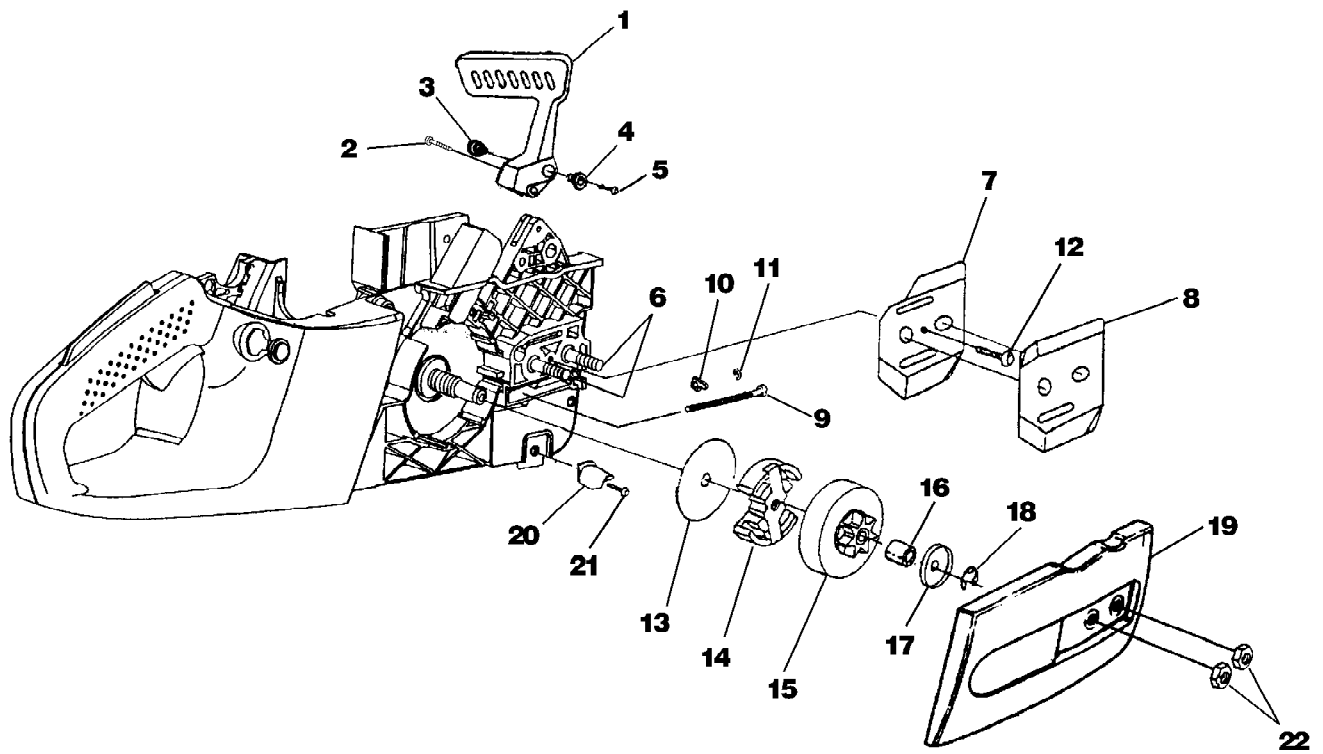

No  
Diagram  
Available  
  
Parts List  
Only

Ref #	Part Number	Qty	S/P/F	Description
	PT12371MD	1		Guide Bar 12" (Power Tip) (3/8")
	H1N7245AH	1		Chain 12" (3/8")
	PT14371MD	1	/P	Guide Bar 14" (Power Tip) (3/8")
	H1N7252AH	1	S	Chain 14" (3/8")
	PT16371MD	1	/P	Guide Bar 16" (Power Tip) (3/8")
	H1N7256AH	1	S	Chain 16" (3/8")
	PT18371MD	1	/P	Guide Bar 18" (Power Tip) (3/8")
	H1N7262AH	1	S	Chain 18" (3/8")
	PS24823	1	/P	Sealant Silicon
	UP06561	1	S/P	Rubber tubing (10')
	09207	1	/P	Wrench - Combination
	18416	1		Digital Tachometer
	18453	1	/P	Grease, Multi-purpose
	94194	1	/P	Compression Tester
	UP07160	1	S/P	Bit, Torx T27
	UP04562	1	S/P	Carry Case
	UP06732	1	S/P	Bumper Spike Kit

Ref #	Part Number	Qty	S/P/F	Description
1	UP06568	1	S/P	Hand Guard Kit Includes item 2
2	UP03898	1	S	Screw-Thd. form. (#8-14 x .625)
3	UP04202	1	S	Pivot, L.H.
4	UP04201	1	S	Pivot, R.H.
5	UP04240	1	S	Screw, Hex Socket Hd. (8-32 x 5/8") Torque Specs 25-35 In/Lbs; 2.8-3.9 Nm; Required Loctite 242 Blue
6	UP04180	2	S	Guide Bar Bolt
	UP06966	1	S/P	Guide Bar Adjusting Kit Includes items 7-11
7	UP04206	1	S/P	Plate, Guide Bar
8	UP04085	1	S/P	Plate, Guide Bar
9	UP04187	1	S	Screw, Guide Bar Adjusting
10	UP04186	1	S	Pin, Guide Bar Adjusting
11	UP04056	1	S	Ring, Retaining
12	UP04082	1	S	Screw, Thread Form., Plastite (6-19 x 1/2") Torque Specs 8-18 In/Lbs; 0.9-2.0 Nm
13	UP04182	1	S	Thrust Washer
14	UP06727	1	S/P	Clutch & Hardware Torque Specs 130-180 In/Lbs; 14.7-20.3 Nm
15	UP06967	1	S	Sprocket, Drum (3/8 Pitch) Includes items 16-18
16	UP04175	1	S	Bearing, Needle
17	UP04179	1	S/P	Washer, Cupped
18	UP04228	1	S/P	Ring, Retaining
19	UP06975	1	S/P	Drive Case Cover Includes items 20-21
20	UP04088	1	S	Stop, Chain
21	UP03900	1	S/P	Screw, Thread Form., Plastite (10-14 x 3/4") Torque Specs 30-50 In/Lbs; 3.4-5.6 Nm
22	UP04058	2	S	Nut, Hex Torque Specs Hand Tight