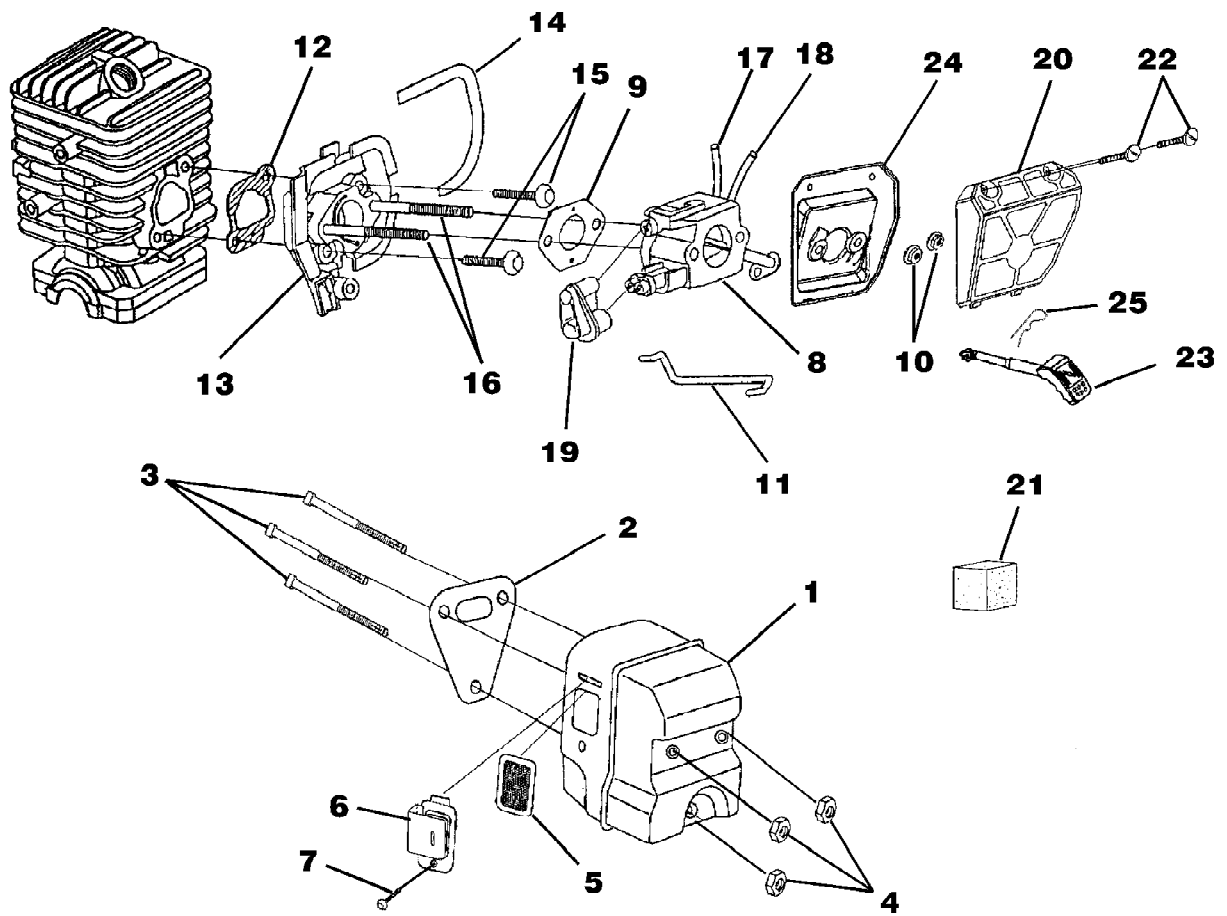

No
Diagram
Available

Parts List
Only

Ref #	Part Number	Qty	S/P/F	Description
	PT12371MD	1		Guide Bar 12" (Power Tip) (3/8")
	H1N7245AH	1		Chain 12" (3/8")
	PT14371MD	1	/P	Guide Bar 14" (Power Tip) (3/8")
	H1N7252AH	1	S	Chain 14" (3/8")
	PT16371MD	1	/P	Guide Bar 16" (Power Tip) (3/8")
	H1N7256AH	1	S	Chain 16" (3/8")
	PT18371MD	1	/P	Guide Bar 18" (Power Tip) (3/8")
	H1N7262AH	1	S	Chain 18" (3/8")
	PS24823	1	/P	Sealant Silicon
	UP06561	1	S/P	Rubber tubing (10')
	09207	1	/P	Wrench - Combination
	18416	1		Digital Tachometer
	18453	1	/P	Grease, Multi-purpose
	94194	1	/P	Compression Tester
	UP07160	1	S/P	Bit, Torx T27
	UP04562	1	S/P	Carry Case
	UP06732	1	S/P	Bumper Spike Kit

Ref #	Part Number	Qty	S/P/F	Description
1	UP06568	1	S/P	Hand Guard Kit Includes item 2
2	UP03898	1	S	Screw-Thd. form. (#8-14 x .625)
3	UP04202	1	S	Pivot, L.H.
4	UP04201	1	S	Pivot, R.H.
5	UP04240	1	S	Screw, Hex Socket Hd. (8-32 x 5/8") Torque Specs 25-35 In/Lbs; 2.8-3.9 Nm; Required Loctite 242 Blue
6	UP04180	2	S	Guide Bar Bolt
	UP06966	1	S/P	Guide Bar Adjusting Kit Includes items 7-11
7	UP04206	1	S/P	Plate, Guide Bar
8	UP04085	1	S/P	Plate, Guide Bar
9	UP04187	1	S	Screw, Guide Bar Adjusting
10	UP04186	1	S	Pin, Guide Bar Adjusting
11	UP04056	1	S	Ring, Retaining
12	UP04082	1	S	Screw, Thread Form., Plastite (6-19 x 1/2") Torque Specs 8-18 In/Lbs; 0.9-2.0 Nm
13	UP04182	1	S	Thrust Washer
14	UP06727	1	S/P	Clutch & Hardware Torque Specs 130-180 In/Lbs; 14.7-20.3 Nm
15	UP06967	1	S	Sprocket, Drum (3/8 Pitch) Includes items 16-18
16	UP04175	1	S	Bearing, Needle
17	UP04179	1	S/P	Washer, Cupped
18	UP04228	1	S/P	Ring, Retaining
19	UP06975	1	S/P	Drive Case Cover Includes items 20-21
20	UP04088	1	S	Stop, Chain
21	UP03900	1	S/P	Screw, Thread Form., Plastite (10-14 x 3/4") Torque Specs 30-50 In/Lbs; 3.4-5.6 Nm
22	UP04058	2	S	Nut, Hex Torque Specs Hand Tight