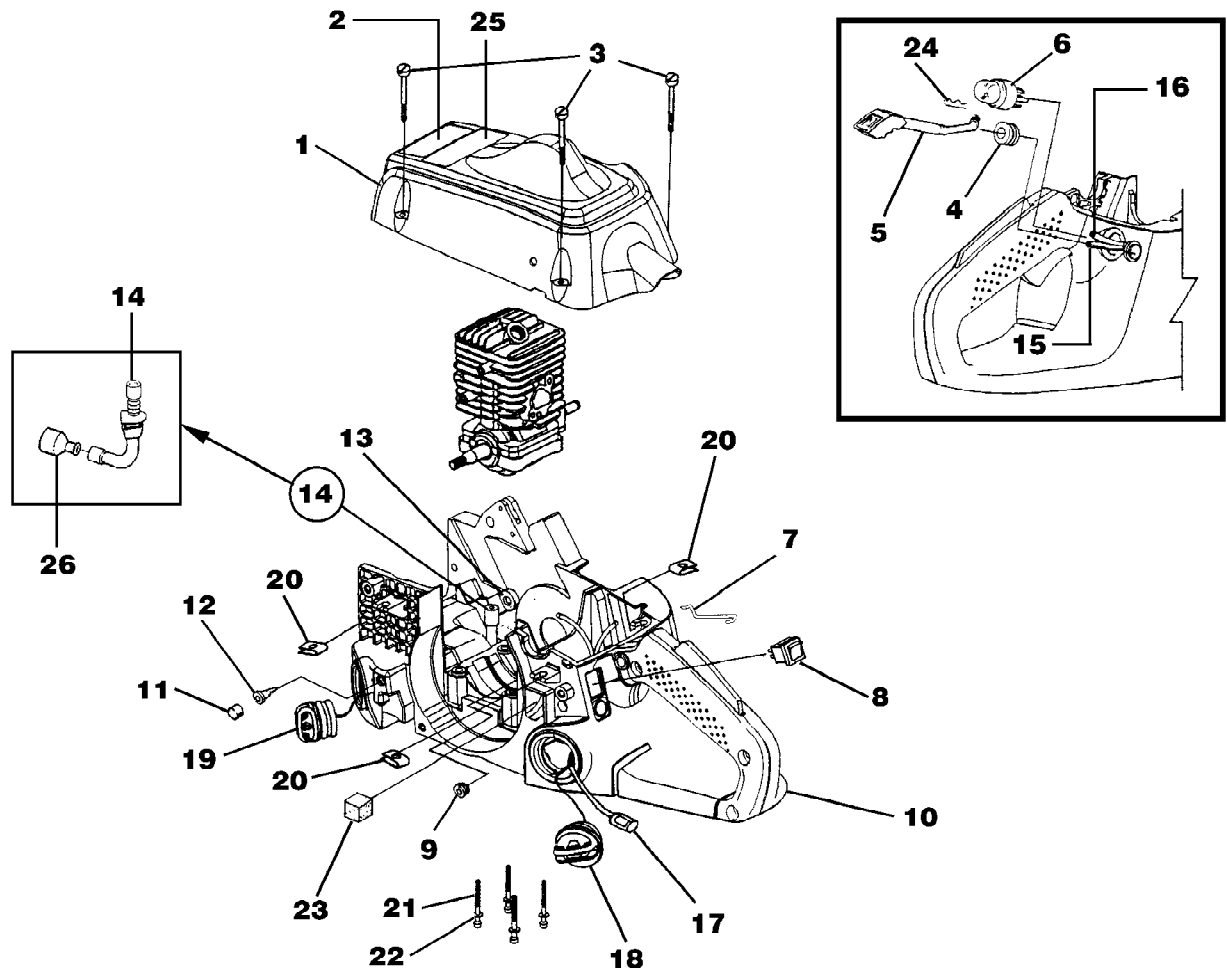

No
Diagram
Available

Parts List
Only

Ref #	Part Number	Qty	S/P/F	Description
	PT12371MD	1		Guide Bar 12" (Power Tip) (3/8")
	H1N7245AH	1		Chain 12" (3/8")
	PT14371MD	1	/P	Guide Bar 14" (Power Tip) (3/8")
	H1N7252AH	1	S	Chain 14" (3/8")
	PT16371MD	1	/P	Guide Bar 16" (Power Tip) (3/8")
	H1N7256AH	1	S	Chain 16" (3/8")
	PT18371MD	1	/P	Guide Bar 18" (Power Tip) (3/8")
	H1N7262AH	1	S	Chain 18" (3/8")
	PS24823	1	/P	Sealant Silicon
	UP06561	1	S/P	Rubber tubing (10')
	09207	1	/P	Wrench - Combination
	18416	1		Digital Tachometer
	18453	1	/P	Grease, Multi-purpose
	94194	1	/P	Compression Tester
	UP07160	1	S/P	Bit, Torx T27
	UP04562	1	S/P	Carry Case
	UP06732	1	S/P	Bumper Spike Kit

Ref #	Part Number	Qty	S/P/F	Description
1	UP06568	1	S/P	Hand Guard Kit Includes item 2
2	UP03898	1	S	Screw-Thd. form. (#8-14 x .625)
3	UP04202	1	S	Pivot, L.H.
4	UP04201	1	S	Pivot, R.H.
5	UP04240	1	S	Screw, Hex Socket Hd. (8-32 x 5/8") Torque Specs 25-35 In/Lbs; 2.8-3.9 Nm; Required Loctite 242 Blue
6	UP04180	2	S	Guide Bar Bolt
	UP06966	1	S/P	Guide Bar Adjusting Kit Includes items 7-11
7	UP04206	1	S/P	Plate, Guide Bar
8	UP04085	1	S/P	Plate, Guide Bar
9	UP04187	1	S	Screw, Guide Bar Adjusting
10	UP04186	1	S	Pin, Guide Bar Adjusting
11	UP04056	1	S	Ring, Retaining
12	UP04082	1	S	Screw, Thread Form., Plastite (6-19 x 1/2") Torque Specs 8-18 In/Lbs; 0.9-2.0 Nm
13	UP04182	1	S	Thrust Washer
14	UP06727	1	S/P	Clutch & Hardware Torque Specs 130-180 In/Lbs; 14.7-20.3 Nm
15	UP06967	1	S	Sprocket, Drum (3/8 Pitch) Includes items 16-18
16	UP04175	1	S	Bearing, Needle
17	UP04179	1	S/P	Washer, Cupped
18	UP04228	1	S/P	Ring, Retaining
19	UP06975	1	S/P	Drive Case Cover Includes items 20-21
20	UP04088	1	S	Stop, Chain
21	UP03900	1	S/P	Screw, Thread Form., Plastite (10-14 x 3/4") Torque Specs 30-50 In/Lbs; 3.4-5.6 Nm
22	UP04058	2	S	Nut, Hex Torque Specs Hand Tight