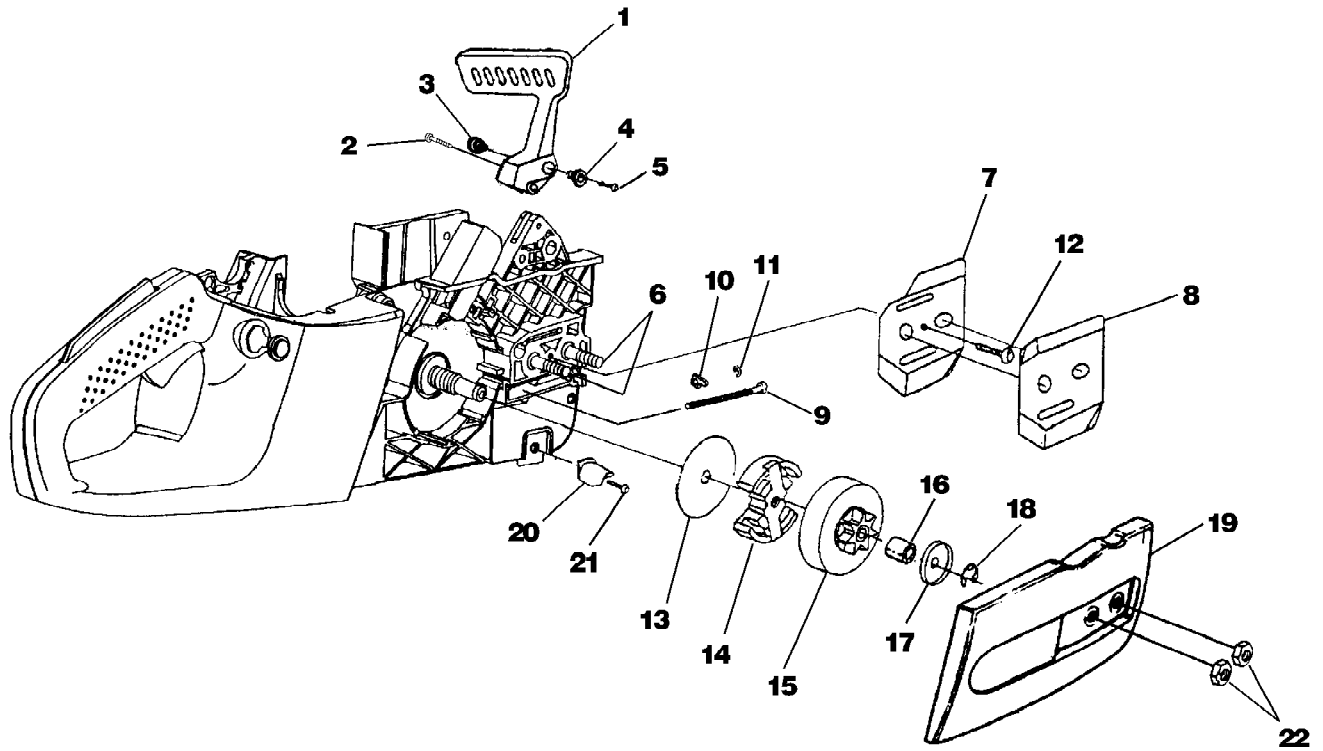

No
Diagram
Available

Parts List
Only

Ref #	Part Number	Qty	S/P/F	Description
	PT12371MD	1		Guide Bar 12" (Power Tip) (3/8")
	H1N7245AH	1		Chain 12" (3/8")
	PT14371MD	1	/P	Guide Bar 14" (Power Tip) (3/8")
	H1N7252AH	1	S	Chain 14" (3/8")
	PT16371MD	1	/P	Guide Bar 16" (Power Tip) (3/8")
	H1N7256AH	1	S	Chain 16" (3/8")
	PT18371MD	1	/P	Guide Bar 18" (Power Tip) (3/8")
	H1N7262AH	1	S	Chain 18" (3/8")
	PS24823	1	/P	Sealant Silicon
	UP06561	1	S/P	Rubber tubing (10')
	09207	1	/P	Wrench - Combination
	18416	1		Digital Tachometer
	18453	1	/P	Grease, Multi-purpose
	94194	1	/P	Compression Tester
	UP07160	1	S/P	Bit, Torx T27
	UP04562	1	S/P	Carry Case
	UP06732	1	S/P	Bumper Spike Kit

Ref #	Part Number	Qty	S/P/F	Description
1	UP06568	1	S/P	Hand Guard Kit Includes item 2
2	UP03898	1	S	Screw-Thd. form. (#8-14 x .625)
3	UP04202	1	S	Pivot, L.H.
4	UP04201	1	S	Pivot, R.H.
5	UP04240	1	S	Screw, Hex Socket Hd. (8-32 x 5/8") Torque Specs 25-35 In/Lbs; 2.8-3.9 Nm; Required Loctite 242 Blue
6	UP04180	2	S	Guide Bar Bolt
	UP06966	1	S/P	Guide Bar Adjusting Kit Includes items 7-11
7	UP04206	1	S/P	Plate, Guide Bar
8	UP04085	1	S/P	Plate, Guide Bar
9	UP04187	1	S	Screw, Guide Bar Adjusting
10	UP04186	1	S	Pin, Guide Bar Adjusting
11	UP04056	1	S	Ring, Retaining
12	UP04082	1	S	Screw, Thread Form., Plastite (6-19 x 1/2") Torque Specs 8-18 In/Lbs; 0.9-2.0 Nm
13	UP04182	1	S	Thrust Washer
14	UP06727	1	S/P	Clutch & Hardware Torque Specs 130-180 In/Lbs; 14.7-20.3 Nm
15	UP06967	1	S	Sprocket, Drum (3/8 Pitch) Includes items 16-18
16	UP04175	1	S	Bearing, Needle
17	UP04179	1	S/P	Washer, Cupped
18	UP04228	1	S/P	Ring, Retaining
19	UP06975	1	S/P	Drive Case Cover Includes items 20-21
20	UP04088	1	S	Stop, Chain
21	UP03900	1	S/P	Screw, Thread Form., Plastite (10-14 x 3/4") Torque Specs 30-50 In/Lbs; 3.4-5.6 Nm
22	UP04058	2	S	Nut, Hex Torque Specs Hand Tight