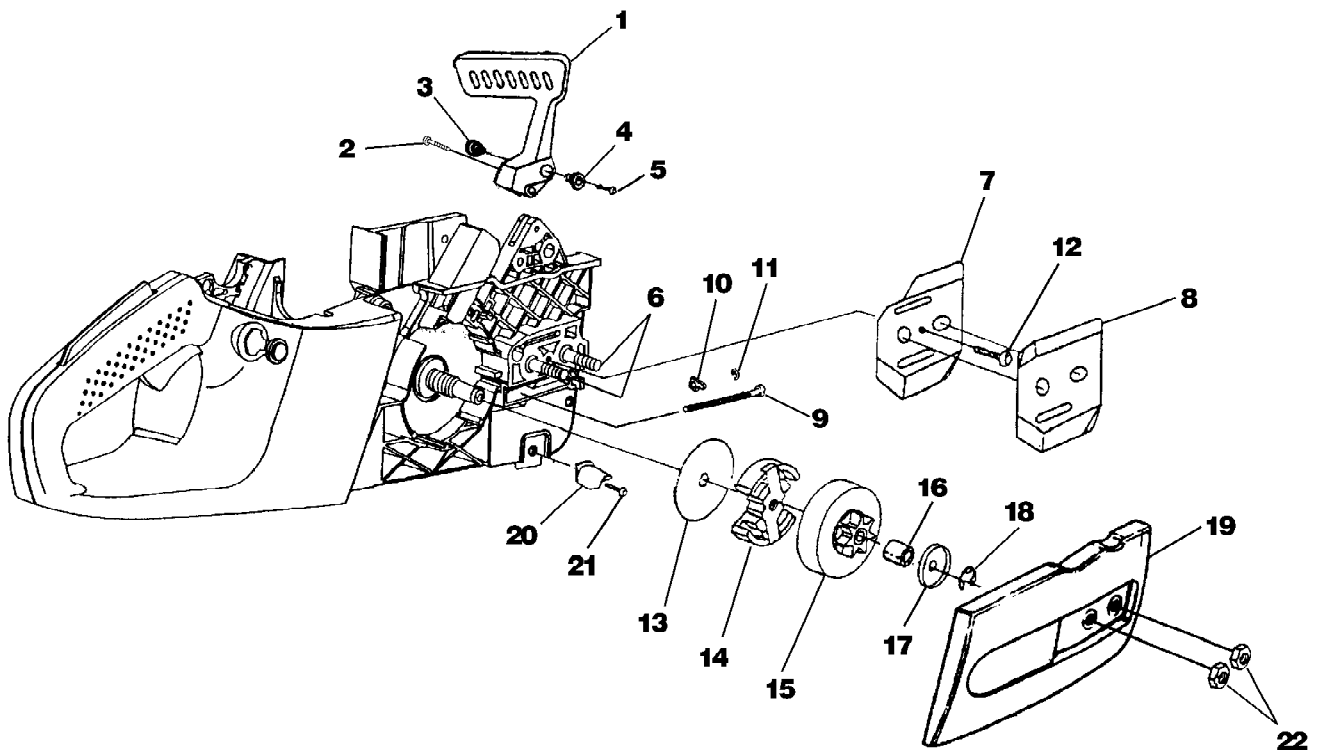

No  
Diagram  
Available  
  
Parts List  
Only

Ref #	Part Number	Qty	S/P/F	Description
	PT12371MD	1		Guide Bar 12" (Power Tip) (3/8")
	H1N7245AH	1		Chain 12" (3/8")
	PT14371MD	1	/P	Guide Bar 14" (Power Tip) (3/8")
	H1N7252AH	1	S	Chain 14" (3/8")
	PT16371MD	1	/P	Guide Bar 16" (Power Tip) (3/8")
	H1N7256AH	1	S	Chain 16" (3/8")
	PT18371MD	1	/P	Guide Bar 18" (Power Tip) (3/8")
	H1N7262AH	1	S	Chain 18" (3/8")
	PS24823	1	/P	Sealant Silicon
	UP06561	1	S/P	Rubber tubing (10')
	09207	1	/P	Wrench - Combination
	18416	1		Digital Tachometer
	18453	1	/P	Grease, Multi-purpose
	94194	1	/P	Compression Tester
	UP07160	1	S/P	Bit, Torx T27
	UP04562	1	S/P	Carry Case
	UP06732	1	S/P	Bumper Spike Kit

Ref #	Part Number	Qty	S/P/F	Description
1	UP06568	1	S/P	Hand Guard Kit Includes item 2
2	UP03898	1	S	Screw-Thd. form. (#8-14 x .625)
3	UP04202	1	S	Pivot, L.H.
4	UP04201	1	S	Pivot, R.H.
5	UP04240	1	S	Screw, Hex Socket Hd. (8-32 x 5/8") Torque Specs 25-35 In/Lbs; 2.8-3.9 Nm; Required Loctite 242 Blue
6	UP04180	2	S	Guide Bar Bolt
	UP06966	1	S/P	Guide Bar Adjusting Kit Includes items 7-11
7	UP04206	1	S/P	Plate, Guide Bar
8	UP04085	1	S/P	Plate, Guide Bar
9	UP04187	1	S	Screw, Guide Bar Adjusting
10	UP04186	1	S	Pin, Guide Bar Adjusting
11	UP04056	1	S	Ring, Retaining
12	UP04082	1	S	Screw, Thread Form., Plastite (6-19 x 1/2") Torque Specs 8-18 In/Lbs; 0.9-2.0 Nm
13	UP04182	1	S	Thrust Washer
14	UP06727	1	S/P	Clutch & Hardware Torque Specs 130-180 In/Lbs; 14.7-20.3 Nm
15	UP06967	1	S	Sprocket, Drum (3/8 Pitch) Includes items 16-18
16	UP04175	1	S	Bearing, Needle
17	UP04179	1	S/P	Washer, Cupped
18	UP04228	1	S/P	Ring, Retaining
19	UP06975	1	S/P	Drive Case Cover Includes items 20-21
20	UP04088	1	S	Stop, Chain
21	UP03900	1	S/P	Screw, Thread Form., Plastite (10-14 x 3/4") Torque Specs 30-50 In/Lbs; 3.4-5.6 Nm
22	UP04058	2	S	Nut, Hex Torque Specs Hand Tight