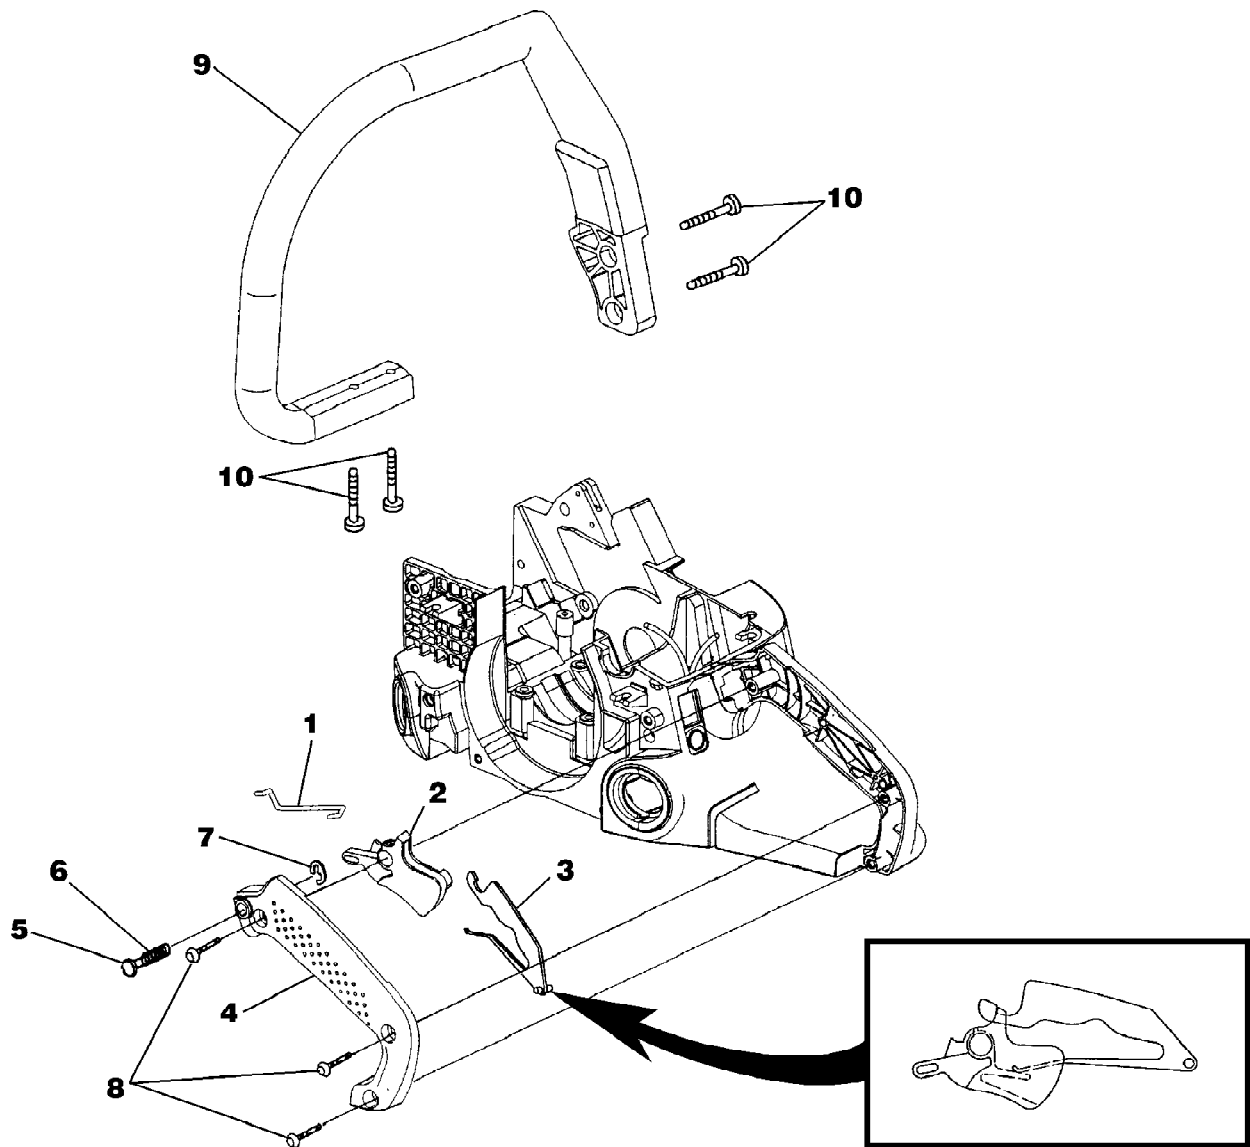

Ref #	Part Number	Qty	S/P/F	Description
1	UP04230	1	S	Throttle Wire
2	UP04229	1	S	Trigger, Throttle
3	UP04196	1	S	Throttle Lock Out
4	UP06736	1	S	Handle Cover Kit Includes items 5-7
5	UP04243	1	S	Throttle Lock Pin
6	UP04226	1	S	Spring, Compression
7	UP04050	1	S	Ring, Retainer
8	UP03900	3	S/P	Screw, Thread Form., Plastite (10-14 x 3/4") Torque Specs 30-40 In/Lbs; 3.4-4.5 Nm
9	UP06974	1	S/P	Front Handle Kit Includes item 10
10	UP03895	4	S	Screw, Plastite (10-14 x 5/8") Torque Specs 30-40 In/Lbs; 3.4-4.5 Nm