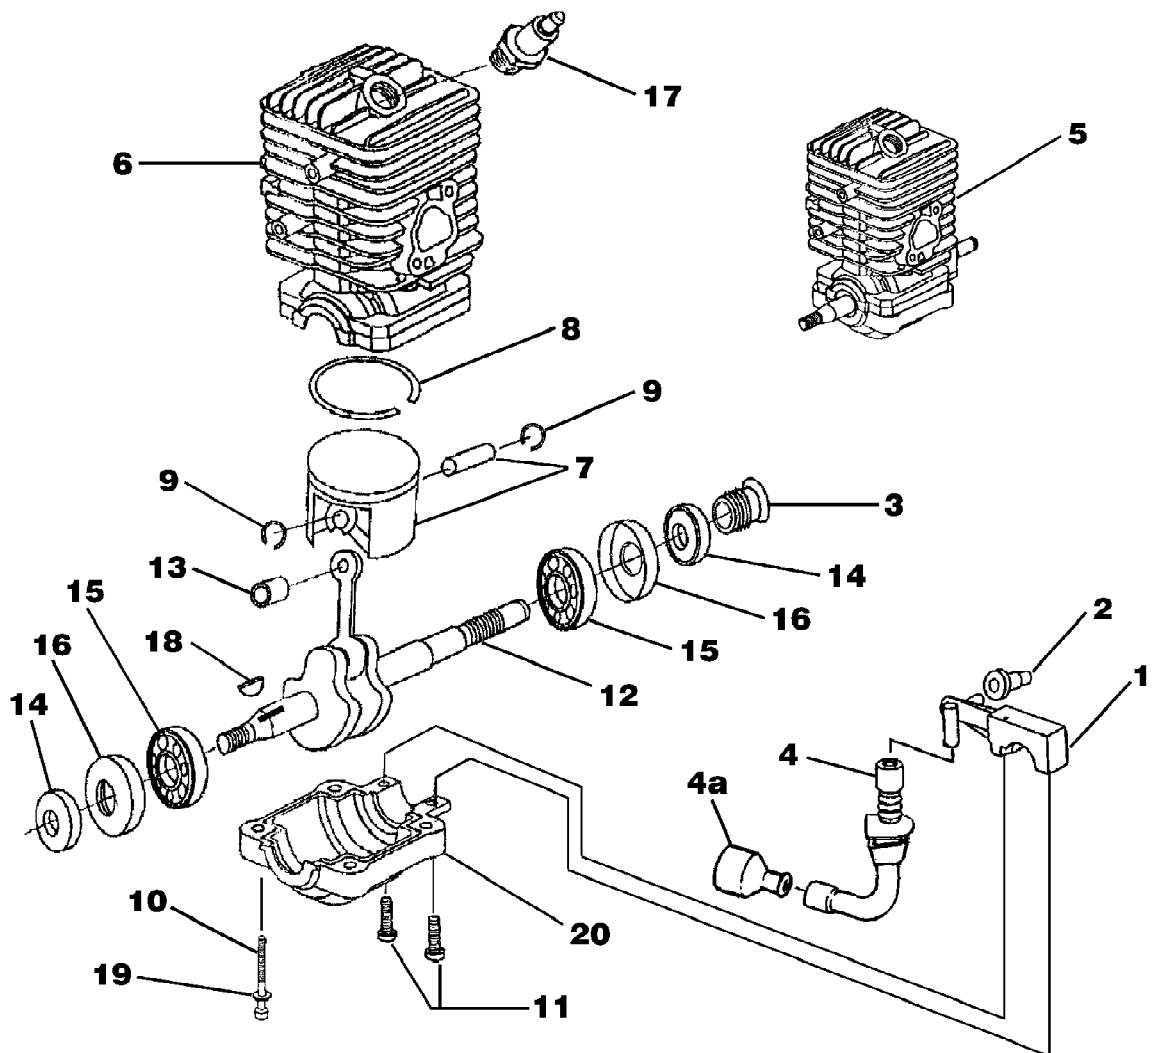

Ref #	Part Number	Qty	S/P/F	Description
1	UP06602	1	/P	Oil Pump Kit Includes items 2-4A
2	UP04185	1	S	Grommet, Oil Outlet
3	UP04188	1	S	Left Hand Worm
4	UP04048	1	S/P	Tube, Oil Intake
4A	UP04054	1		Oil Filter
5	UP03696	1	/P	Short Block, Complete (33cc) Includes items 6-16
	UP03853	1	/P	Short Block, Complete (38cc)
6	A08666	1	S	Cylinder Kit (33cc)
	A08667	1	S/P	Cylinder Kit (38cc)
	UP04183	1	S	Gasket, Muffler (Not Shown)
	UP04184	1	S/P	Gasket, Heat Dam (Not Shown)
	UP04094	1	S	Gasket, Carburetor (Not Shown)
7	UP06971	1	S/P	Piston & Pin (33cc) Includes items 8-9
8	UP04177	1	S	Piston Ring
9	UP04051	2	S	Ring, Retaining
7	UP06972	1	S/P	Piston & Pin (38cc) Includes items 8-9
8	UP04190	1	S	Piston Ring
9	UP04051	2	S	Ring, Retaining
10	UP04083	4	S	Screw, Cap-Socket Hd. (10-24 x 2") Torque Specs 65-75 In/Lbs; 7.3-8.5 Nm; Required Loctite 262 Red
11	UP03898	2	S	Screw, Pan Hd., Plastite (8-16 x 5/8") Torque Specs 15-20 In/Lbs; 1.7-2.3 Nm
12	UP03587	1	/P	Crankshaft & Rod Assembly Includes items 13-16
13	UP04174	1	S/P	Bearing, Needle
14	UP04047	2	S	Shaft Seal
15	UP04176	2	S/P	Bearing & Rubber Case Includes item 16
16	UP04046	1	S	Rubber Case
17	UP04093	1	S	Spark Plug Torque Specs 120-180 In/Lbs; 13.6-20.3 Nm
18	UP03874	1	S	Woodruff Key
19	UP04087	4	S	Washer
20	UP04172	1	S	Lower Crankcase