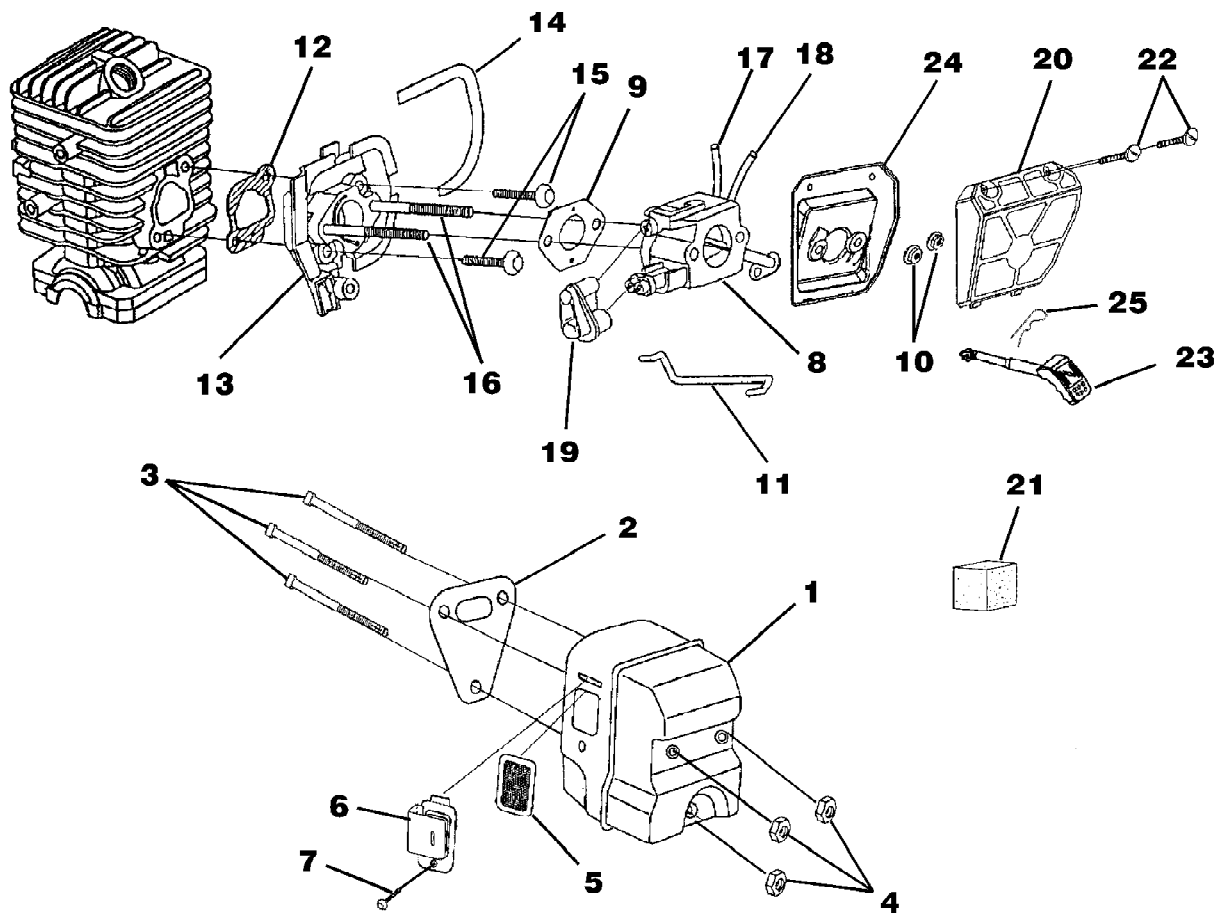

No  
Diagram  
Available  
  
Parts List  
Only

Ref #	Part Number	Qty	S/P/F	Description
	PT12371MD	1		Guide Bar 12" (Power Tip) (3/8")
	H1N7245AH	1		Chain 12" (3/8")
	PT14371MD	1	/P	Guide Bar 14" (Power Tip) (3/8")
	H1N7252AH	1	S	Chain 14" (3/8")
	PT16371MD	1	/P	Guide Bar 16" (Power Tip) (3/8")
	H1N7256AH	1	S	Chain 16" (3/8")
	PT18371MD	1	/P	Guide Bar 18" (Power Tip) (3/8")
	H1N7262AH	1	S	Chain 18" (3/8")
	PS24823	1	/P	Sealant Silicon
	UP06561	1	S/P	Rubber tubing (10')
	09207	1	/P	Wrench - Combination
	18416	1		Digital Tachometer
	18453	1	/P	Grease, Multi-purpose
	94194	1	/P	Compression Tester
	UP07160	1	S/P	Bit, Torx T27
	UP04562	1	S/P	Carry Case
	UP06732	1	S/P	Bumper Spike Kit

Ref #	Part Number	Qty	S/P/F	Description
1	UP06568	1	S/P	Hand Guard Kit Includes item 2
2	UP03898	1	S	Screw-Thd. form. (#8-14 x .625)
3	UP04202	1	S	Pivot, L.H.
4	UP04201	1	S	Pivot, R.H.
5	UP04240	1	S	Screw, Hex Socket Hd. (8-32 x 5/8") Torque Specs 25-35 In/Lbs; 2.8-3.9 Nm; Required Loctite 242 Blue
6	UP04180	2	S	Guide Bar Bolt
	UP06966	1	S/P	Guide Bar Adjusting Kit Includes items 7-11
7	UP04206	1	S/P	Plate, Guide Bar
8	UP04085	1	S/P	Plate, Guide Bar
9	UP04187	1	S	Screw, Guide Bar Adjusting
10	UP04186	1	S	Pin, Guide Bar Adjusting
11	UP04056	1	S	Ring, Retaining
12	UP04082	1	S	Screw, Thread Form., Plastite (6-19 x 1/2") Torque Specs 8-18 In/Lbs; 0.9-2.0 Nm
13	UP04182	1	S	Thrust Washer
14	UP06727	1	S/P	Clutch & Hardware Torque Specs 130-180 In/Lbs; 14.7-20.3 Nm
15	UP06967	1	S	Sprocket, Drum (3/8 Pitch) Includes items 16-18
16	UP04175	1	S	Bearing, Needle
17	UP04179	1	S/P	Washer, Cupped
18	UP04228	1	S/P	Ring, Retaining
19	UP06975	1	S/P	Drive Case Cover Includes items 20-21
20	UP04088	1	S	Stop, Chain
21	UP03900	1	S/P	Screw, Thread Form., Plastite (10-14 x 3/4") Torque Specs 30-50 In/Lbs; 3.4-5.6 Nm
22	UP04058	2	S	Nut, Hex Torque Specs Hand Tight