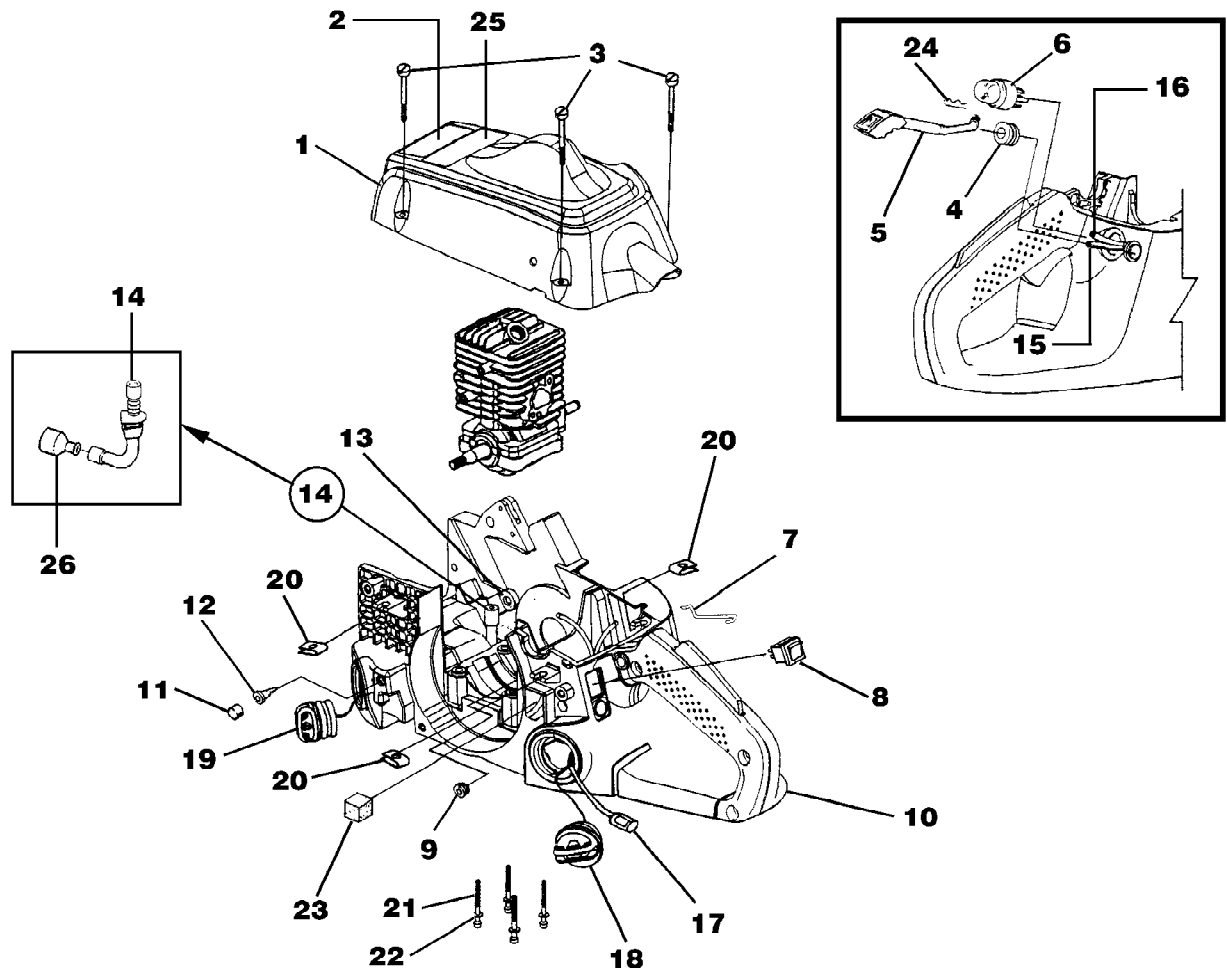

No  
Diagram  
Available  
  
Parts List  
Only

Ref #	Part Number	Qty	S/P/F	Description
	PT12371MD	1		Guide Bar 12" (Power Tip) (3/8")
	H1N7245AH	1		Chain 12" (3/8")
	PT14371MD	1	/P	Guide Bar 14" (Power Tip) (3/8")
	H1N7252AH	1	S	Chain 14" (3/8")
	PT16371MD	1	/P	Guide Bar 16" (Power Tip) (3/8")
	H1N7256AH	1	S	Chain 16" (3/8")
	PT18371MD	1	/P	Guide Bar 18" (Power Tip) (3/8")
	H1N7262AH	1	S	Chain 18" (3/8")
	PS24823	1	/P	Sealant Silicon
	UP06561	1	S/P	Rubber tubing (10')
	09207	1	/P	Wrench - Combination
	18416	1		Digital Tachometer
	18453	1	/P	Grease, Multi-purpose
	94194	1	/P	Compression Tester
	UP07160	1	S/P	Bit, Torx T27
	UP04562	1	S/P	Carry Case
	UP06732	1	S/P	Bumper Spike Kit

Ref #	Part Number	Qty	S/P/F	Description
1	UP06568	1	S/P	Hand Guard Kit Includes item 2
2	UP03898	1	S	Screw-Thd. form. (#8-14 x .625)
3	UP04202	1	S	Pivot, L.H.
4	UP04201	1	S	Pivot, R.H.
5	UP04240	1	S	Screw, Hex Socket Hd. (8-32 x 5/8") Torque Specs 25-35 In/Lbs; 2.8-3.9 Nm; Required Loctite 242 Blue
6	UP04180	2	S	Guide Bar Bolt
	UP06966	1	S/P	Guide Bar Adjusting Kit Includes items 7-11
7	UP04206	1	S/P	Plate, Guide Bar
8	UP04085	1	S/P	Plate, Guide Bar
9	UP04187	1	S	Screw, Guide Bar Adjusting
10	UP04186	1	S	Pin, Guide Bar Adjusting
11	UP04056	1	S	Ring, Retaining
12	UP04082	1	S	Screw, Thread Form., Plastite (6-19 x 1/2") Torque Specs 8-18 In/Lbs; 0.9-2.0 Nm
13	UP04182	1	S	Thrust Washer
14	UP06727	1	S/P	Clutch & Hardware Torque Specs 130-180 In/Lbs; 14.7-20.3 Nm
15	UP06967	1	S	Sprocket, Drum (3/8 Pitch) Includes items 16-18
16	UP04175	1	S	Bearing, Needle
17	UP04179	1	S/P	Washer, Cupped
18	UP04228	1	S/P	Ring, Retaining
19	UP06975	1	S/P	Drive Case Cover Includes items 20-21
20	UP04088	1	S	Stop, Chain
21	UP03900	1	S/P	Screw, Thread Form., Plastite (10-14 x 3/4") Torque Specs 30-50 In/Lbs; 3.4-5.6 Nm
22	UP04058	2	S	Nut, Hex Torque Specs Hand Tight