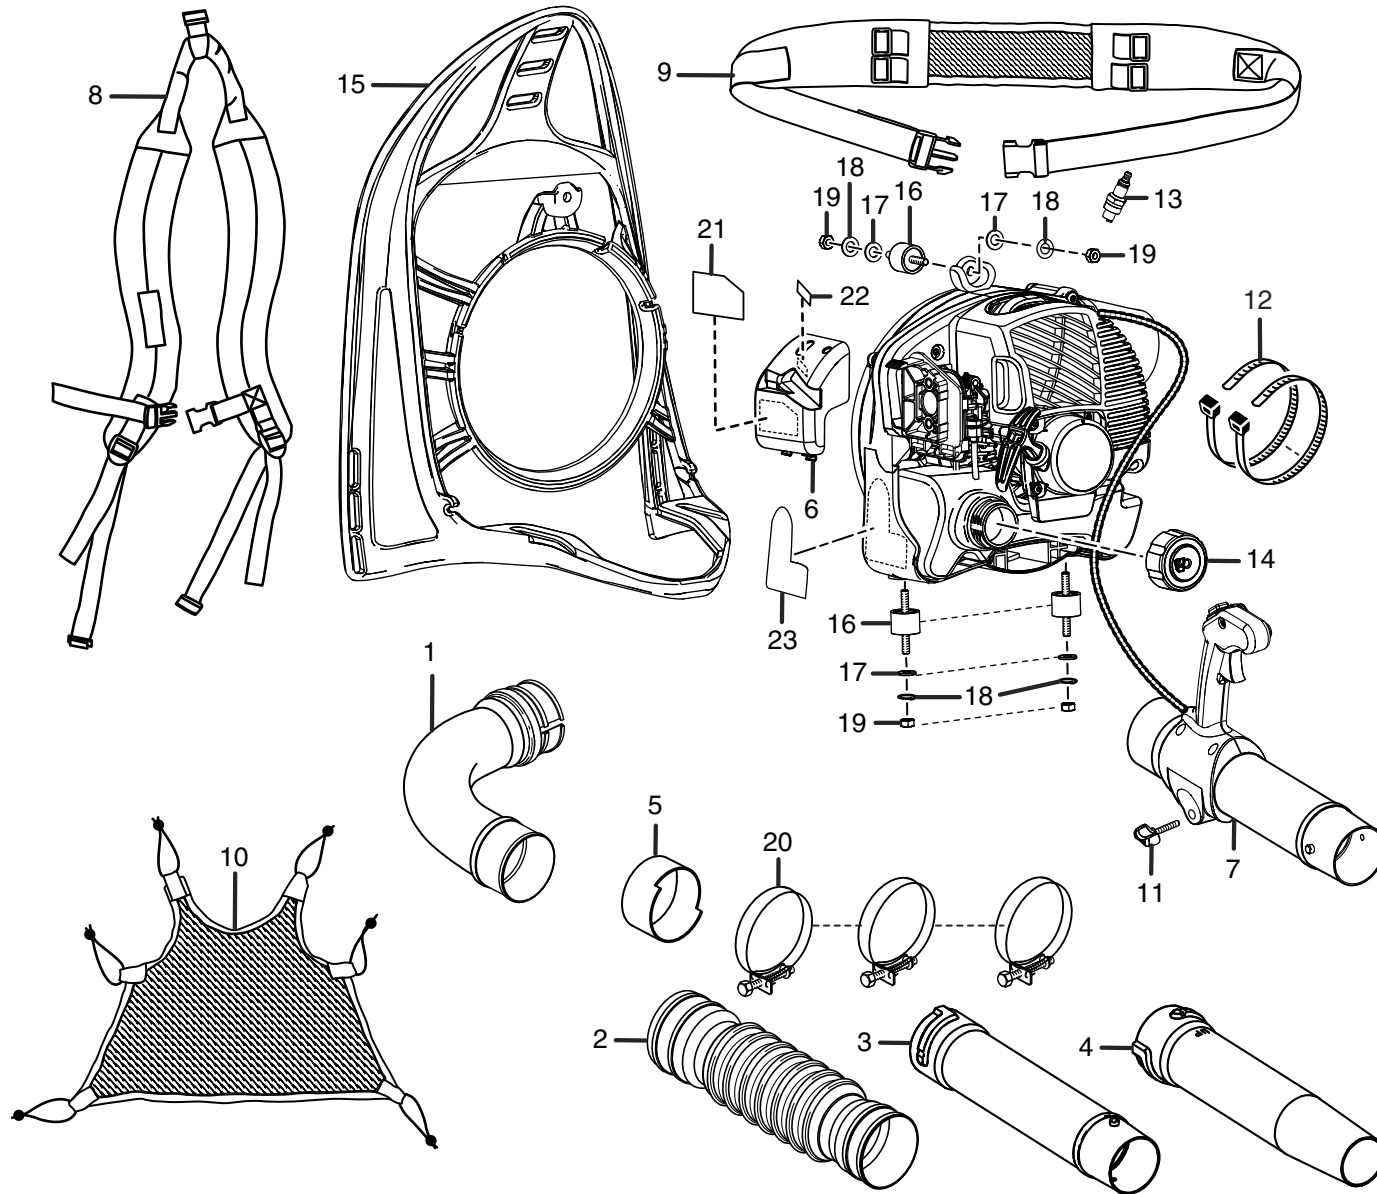

**BACKPACK BLOWER  
MODEL NO. BM08570  
REPAIR SHEET**

BLACK MAX BACKPACK BLOWER – MODEL NO. BM08570

FIGURE A

**BLACK MAX BACKPACK BLOWER – MODEL NO. BM08570**

**PARTS LIST (FIGURE A)**

<b>KEY NO.</b>	<b>PART NUMBER</b>	<b>DESCRIPTION</b>	<b>QTY</b>	<b>KEY NO.</b>	<b>PART NUMBER</b>	<b>DESCRIPTION</b>	<b>QTY</b>
1	580694002	Elbow Tube.....	1	14	300758006	Fuel Cap Assembly .....	1
2	580693002	Bellows.....	1	15	570547003	Backpack Frame .....	1
3	570543002	Straight Tube (Upper Tube) .....	1	16	570546001	Vibration Isolators .....	3
4	570564002	Nozzle (Lower Tube).....	1	17	678186002	Washer .....	4
5	518481002	Bushing .....	1	18	678109001	Spring Washer.....	4
6	518624003	Air Filter Cover .....	1	19	678190002	Hex Nut (1/4-20).....	4
7	580692003	Throttle Control Handle.....	1	20	308645001	Tube Clamp .....	3
8	900962003	Shoulder Harness Assembly .....	1	21	940734035	Starting Label.....	1
9	900963001	Waist Harness .....	1	22	940647032	Choke Label .....	1
10	900964001	Mesh Backing .....	1	23	940627005	Warning Label .....	1
11	518273002	Throttle Control Handle Screw.....	1		987000504	Operator's Manual (960702003).....	1
12	900972001	Cable Tie .....	2		12-12-08		
13	870174001	Spark Plug (Champion RCJ6Y).....	1		(REV:00)		