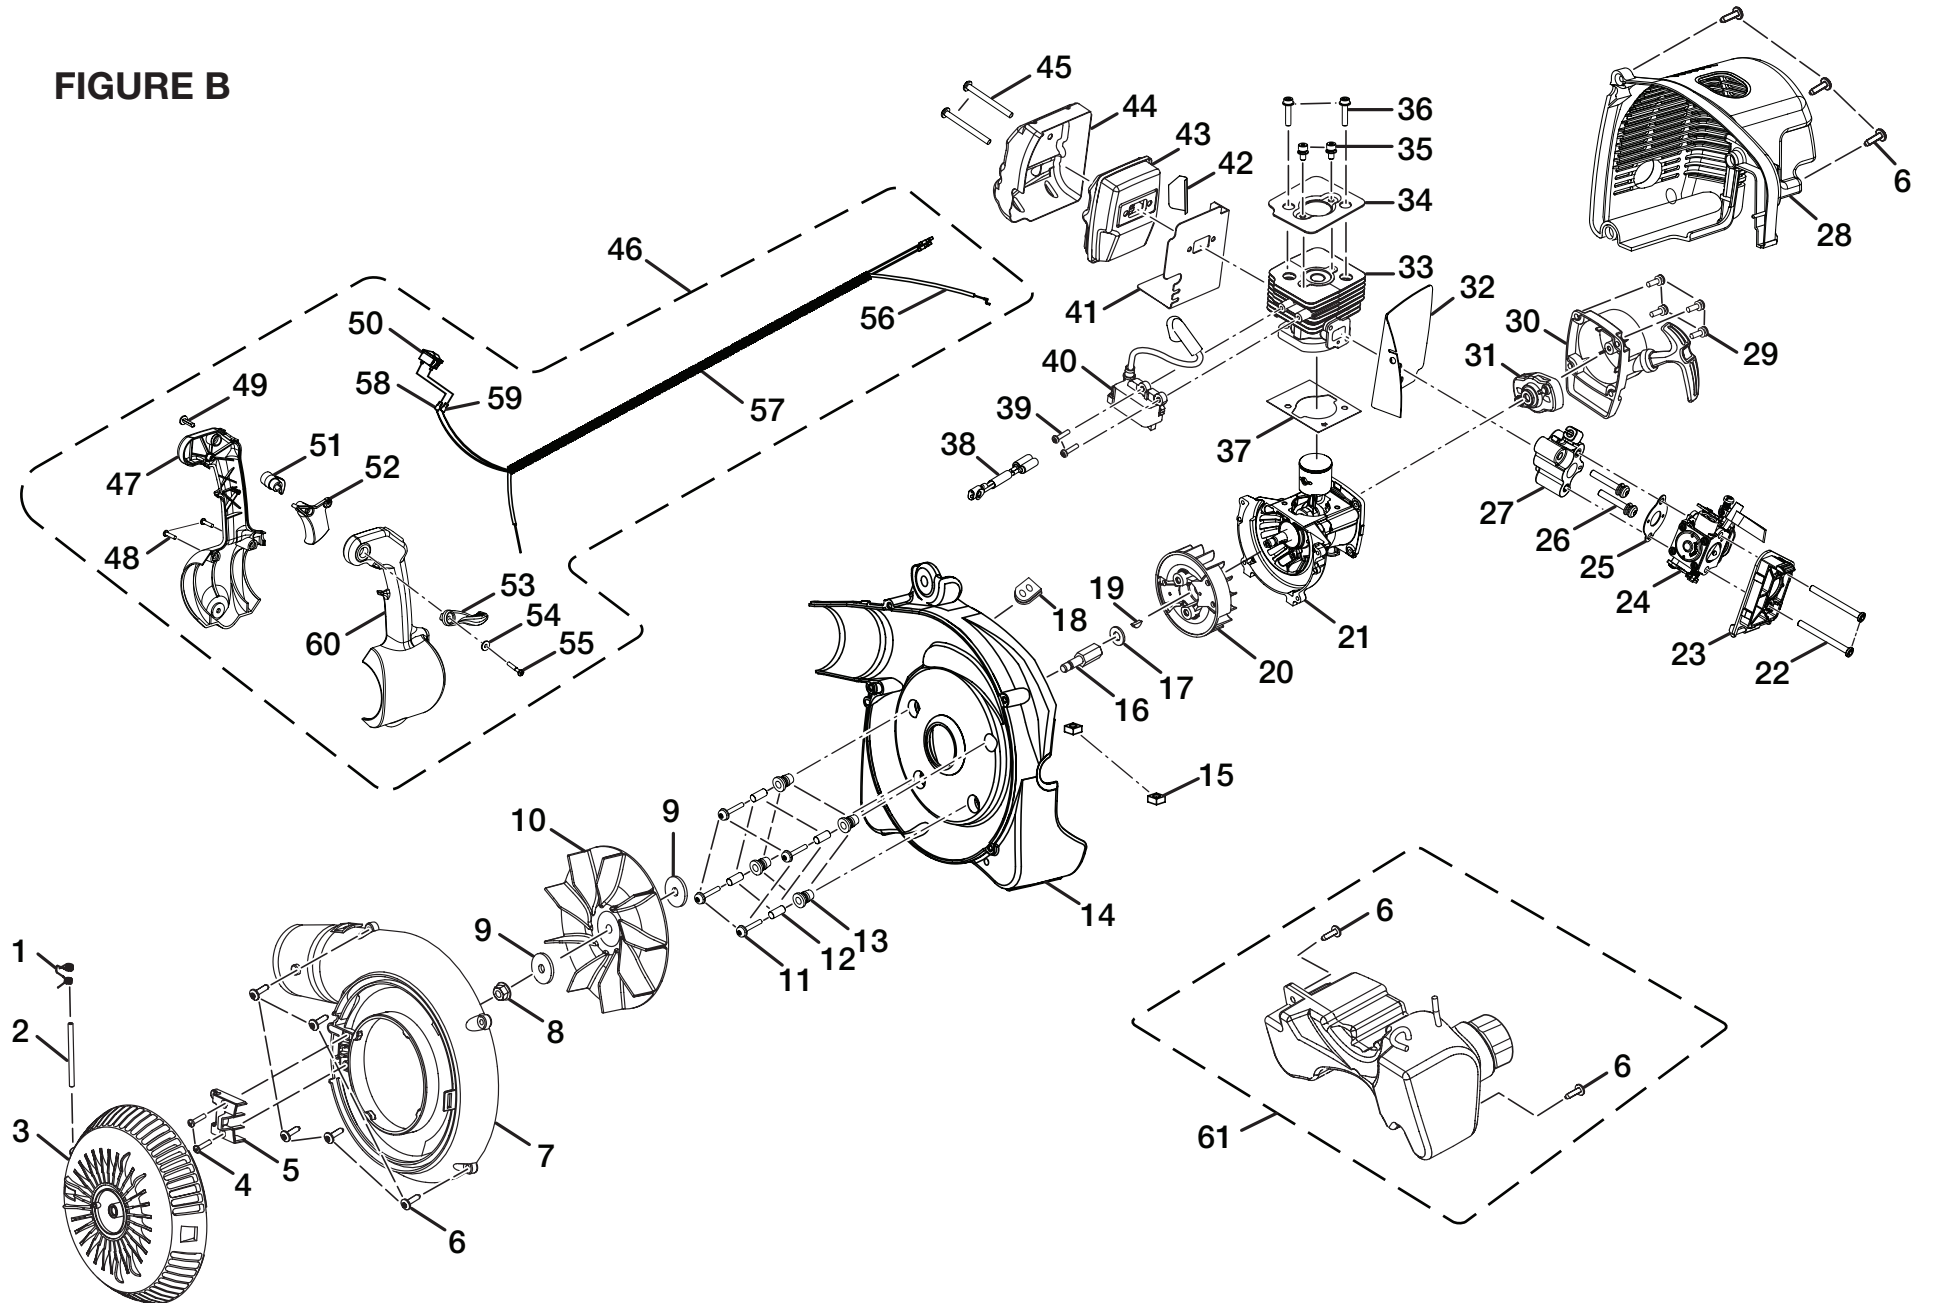

BLACK MAX BACKPACK BLOWER – MODEL NO. BM08570

FIGURE B

BLACK MAX BACKPACK BLOWER – MODEL NO. BM08570

PARTS LIST (FIGURE B)

KEY NO.	PART NUMBER	DESCRIPTION	QTY	KEY NO.	PART NUMBER	DESCRIPTION	QTY
1	678117001	Vacuum Door Hinge Spring	1	31	308004001	Pulley Assembly.....	1
2	650026002	Hinge Pin	1	32	901206001	Insulator Gasket.....	1
3	518268001	Vacuum Door Housing.....	1	33	640570016	Cylinder.....	1
4	660734001	Screw (M4 x 16 mm).....	2	34	630002021	Plate for Cylinder	1
5	518170001	Vacuum Door Hinge	1	35	660351002	Screw and Washer (M5 x 10 mm).....	2
6	660674001	Screw (#10-14 x 7/8 in.).....	10	36	660342001	Screw (M5 x 22 mm).....	2
7	518266006	Outer Volute Housing	1	37	900709001	Cylinder Gasket	1
8	678128002	Retaining Washer Nut.....	1	38	290702001	Ignition Lead Harness Assembly	1
9	678126001	Washer.....	2	39	660349001	Screw (M4 x 22 mm).....	2
10	518265001	Blower Fan.....	1	40	290178008	Coil & Boot Assembly	1
11	660759002	Screw (M5 x 8 mm Cap Hd.)	4	41	638183001	Muffler Gasket	1
12	678124001	Bushing Sleeve	4	42	900955003	Heat Shield	1
13	570544002	Vibration Isolator.....	4	43	300748016	Muffler Assembly	1
14	518270001	Inner Volute Housing.....	1	44	638027001	Heat Shield	1
15	678108001	Square Nut.....	2	45	660347001	Screw (M5 x 50 mm).....	2
16	308068002	Crankshaft Extension.....	1	46	308345005	Control Assembly (Inc. Key Nos. 47-60).....	1
17	678171002	Washer (2 mm).....	1	47	518272002	Throttle Control Housing (RH).....	1
18	570624001	Rubber Grommet.....	1	48	660665001	Screw (#8-14 x 19 mm).....	2
19	690688001	Woodruff Key (S43C)	1	49	660629001	Screw (#10-14 x 25 mm).....	1
20	640574001	Rotor	1	50	760363003	Switch	1
21	300749004	Crankcase Assembly	1	51	518150001	Trigger Lock	1
22	660454006	Bolt (M5 x 44 mm)	2	52	518255005	Trigger	1
23	518623001	Air Box Base	1	53	518160005	Cruise Lever.....	1
24	308054021	Carburetor Assembly.....	1	54	678125001	Washer.....	1
25	901552001	Heat Dam Gasket	1	55	660666001	Screw (#8-14 x 25 mm)	1
26	660344003	Screw and Washer (M5 x 31 mm).....	2	56	309993001	Throttle Cable Assembly.....	1
27	518596001	Heat Dam.....	1	57	518210002	Tube	1
28	518324004	Engine Shroud Housing	1	58	290703001	Lead Assembly (Red).....	1
29	660351001	Screw (M5 x 16 mm).....	4	59	290703002	Lead Assembly (Black)	1
30	308430007	Starter Assembly	1	60	518271002	Throttle Control Housing (LH)	1
				61	308342005	Fuel Tank Assembly	1