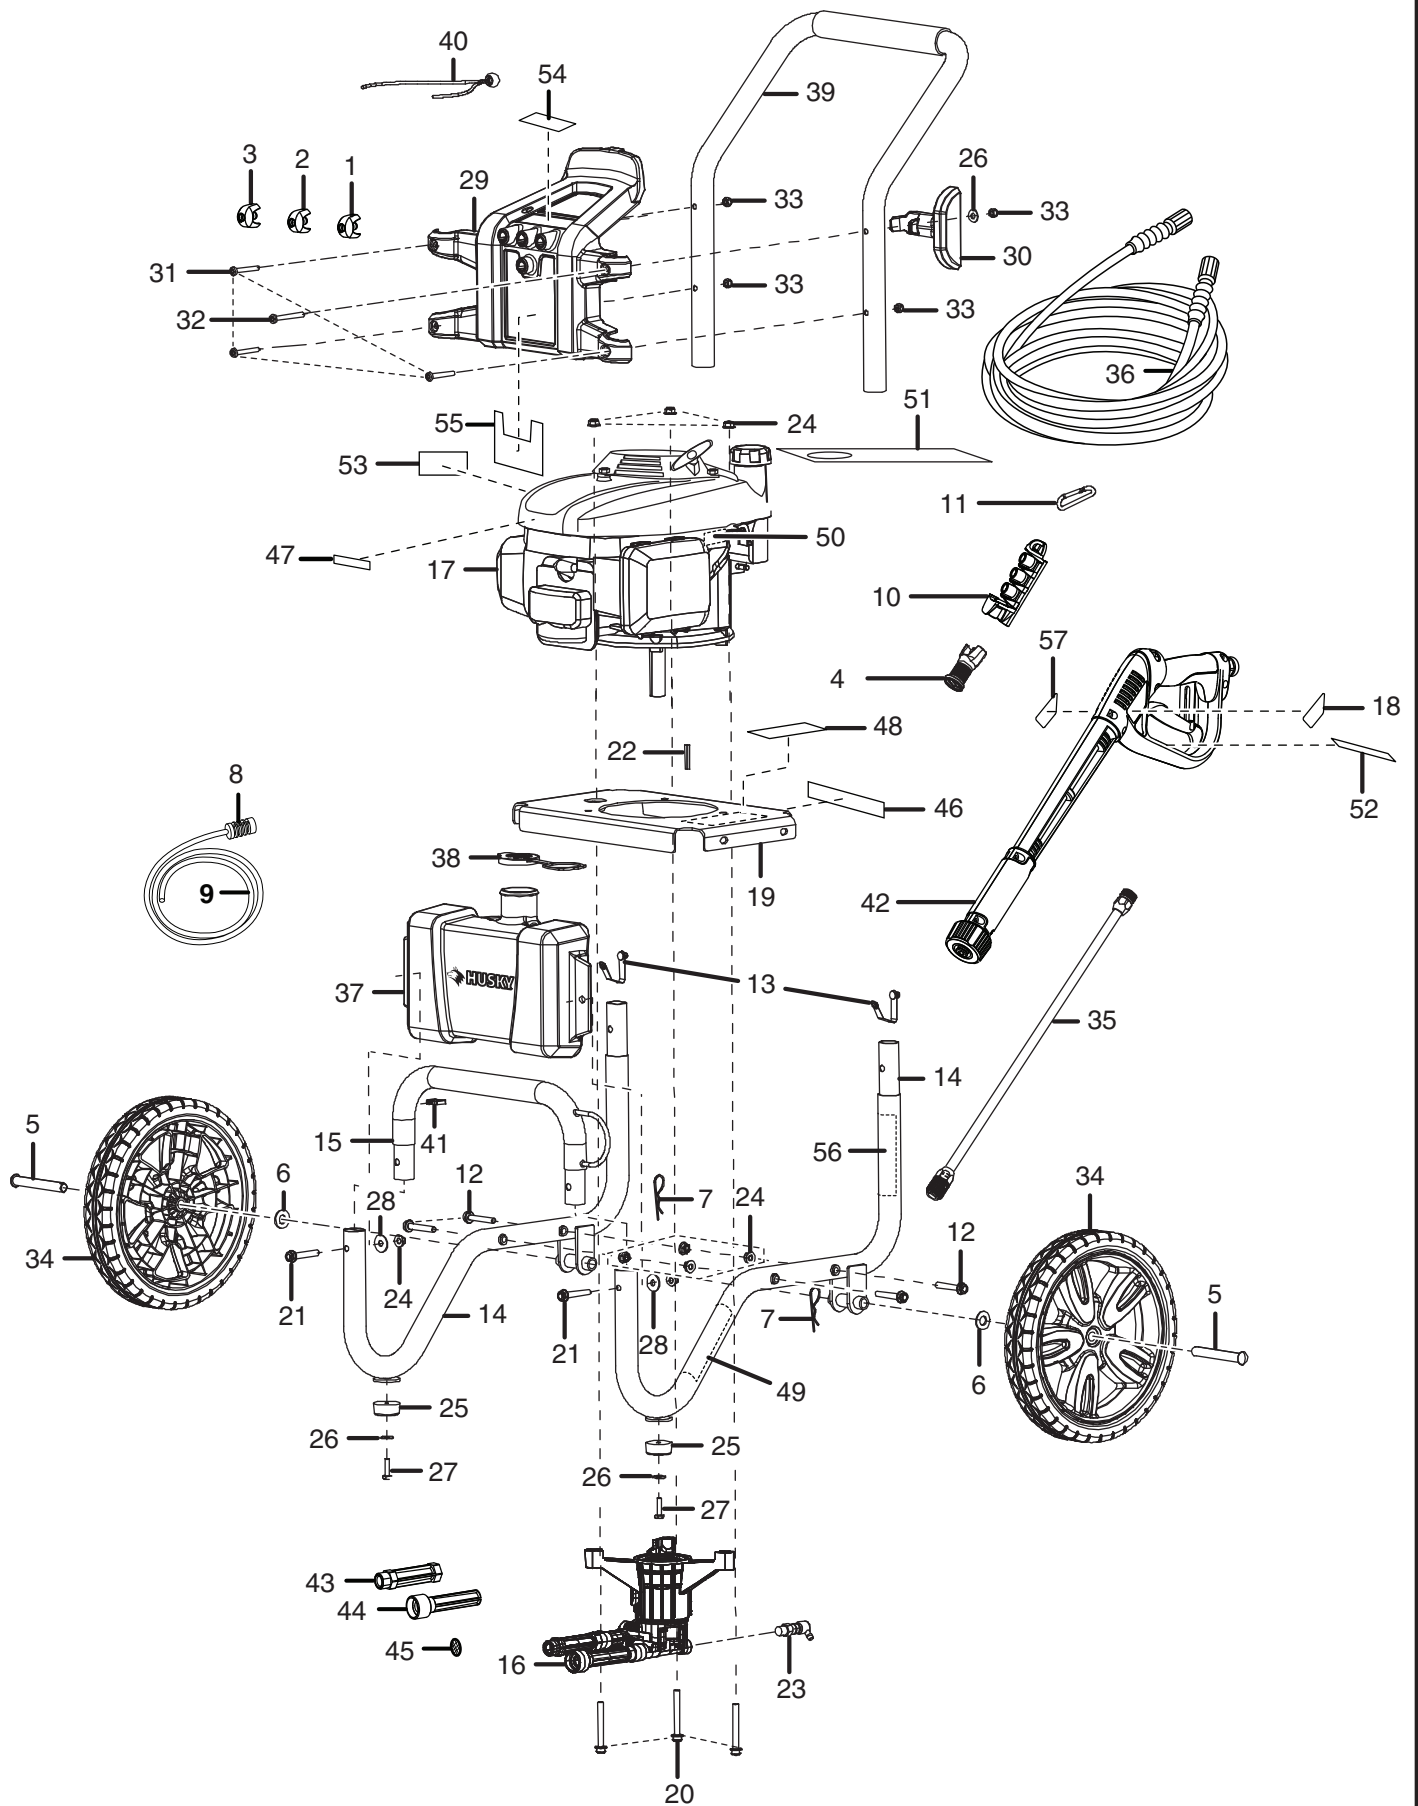

HUSKY PRESSURE WASHER - MODEL NOS. HU80722 & HU80722A

HUSKY PRESSURE WASHER – MODEL NOS. HU80722 & HU80722A

The model number will be found on a plate attached to frame. Always mention the model number in all correspondence regarding your **PRESSURE WASHER** or when ordering replacement parts.

PARTS LIST

KEY NO.	PART NUMBER	DESCRIPTION	QTY.	KEY NO.	PART NUMBER	DESCRIPTION	QTY.
1	308697005	0° Nozzle	1	32	661501002	Screw (1/4-20 x 2.27 in., Torx)	1
2	308698005	15° Nozzle (HU80722)	1	33	678016006	Lock Nut (1/4-20)	4
	308700010	40° Nozzle (HU80722A)	1	34	308451004	Wheel (12 in. x 2 in.)	2
3	308699005	25° Nozzle	1	35	308494003	Spray Wand	1
4	310660001	Soap Blaster Nozzle	1	36	308835004	High Pressure Hose	1
5	620599001	Axle	2	37	518792001	Soap Tank	1
6	638275002	Washer (1/2 in.)	2	38	310650002	Soap Tank Cap	1
7	678238001	Hitch Pin	2	39	308638002	Handle Assembly	1
8	518391001	Filter	1	40	310664001	Bungee Cord and Bead Assembly	1
9	561399003	Injection Hose	1	41	518650001	Injection Hose Holder	1
10	570727001	Storage Holder (4 Nozzle)	1	42	120950012	Trigger Handle Assembly	1
11	638637001	Spring Clip	1	43	308862002	Outlet Tube	1
12	660962001	Bolt w/Washer (M8 x 55 mm Hex Hd.)	4	44	308861002	Inlet Tube	1
13	308421001	Lock Button w/Spring Clip	2	45	308662001	Filter Screen	1
14	308471006	Main Frame Assembly (Inc. Key Nos. 13 & 25-27) (Model HU80722)	2	46	940678015	Data Label	1
	308471012	Main Frame Assembly (Inc. Key Nos. 13 & 25-27) (Model HU80722A)	2	47	940719006	Honda Logo Label	1
15	308659002	Front Frame	1	48	940654048	Warning Label	1
16	308653003	Pump (Inc. Key Nos. 43-45)	1	49	940617016	Pump Quick Start Label	1
17	309592001	Engine (Honda)	1	50	940937002	Fuel Valve Label	1
18	940726008	Trigger Handle Logo Label	1	51	940971010	Engine Oil Fill (Hang Tag)	1
19	638662003	Engine Plate	1	52	940786001	Wand Label (Max Rating)	1
20	661505001	Bolt (M8 x 65 mm)	3	53	940778002	Hot Muffler Label	1
21	661505003	Bolt (M8 x 50 mm)	2	54	940378007	Nozzle Label (HU80722)	1
22	678041002	Output Shaft Key	1		940378008	Nozzle Label (HU80722A)	1
23	678169004	Thermal Release Valve	1	55	940779001	Performance Label	1
24	678774001	Lock Nut (M8 x 1-1/4 in.)	9	56	940617013	Engine Quick Start Label	1
25	570554001	Wear Pad	2	57	940654052	Trigger Handle Warning Label	1
26	638128004	Washer (1/4 in.)	3	Not Shown Items:			
27	661503001	Bolt (1/4-20 x 1 mm Hex Hd.)	2	58	310649001	Detergent Suction Kit	1
28	638675001	Washer (5/16 in.)	2	59	*	Lubricant (SAE 10W30)	1
29	310673001	Hose and Nozzle Holder	1		960718004	Operator's Manual (Honda Engine - 160cc)	
30	518791001	Wand Holder	1		987000252	Operator's Manual (HU80722 & HU80722A)	
31	661501001	Screw (1/4-20 x 1.85 in., Torx)	3		987000253	Replacement Parts List (HU80722)	1
					987000532	Replacement Parts List (HU80722A)	1

* STANDARD HARDWARE ITEM – MAY BE PURCHASED LOCALLY