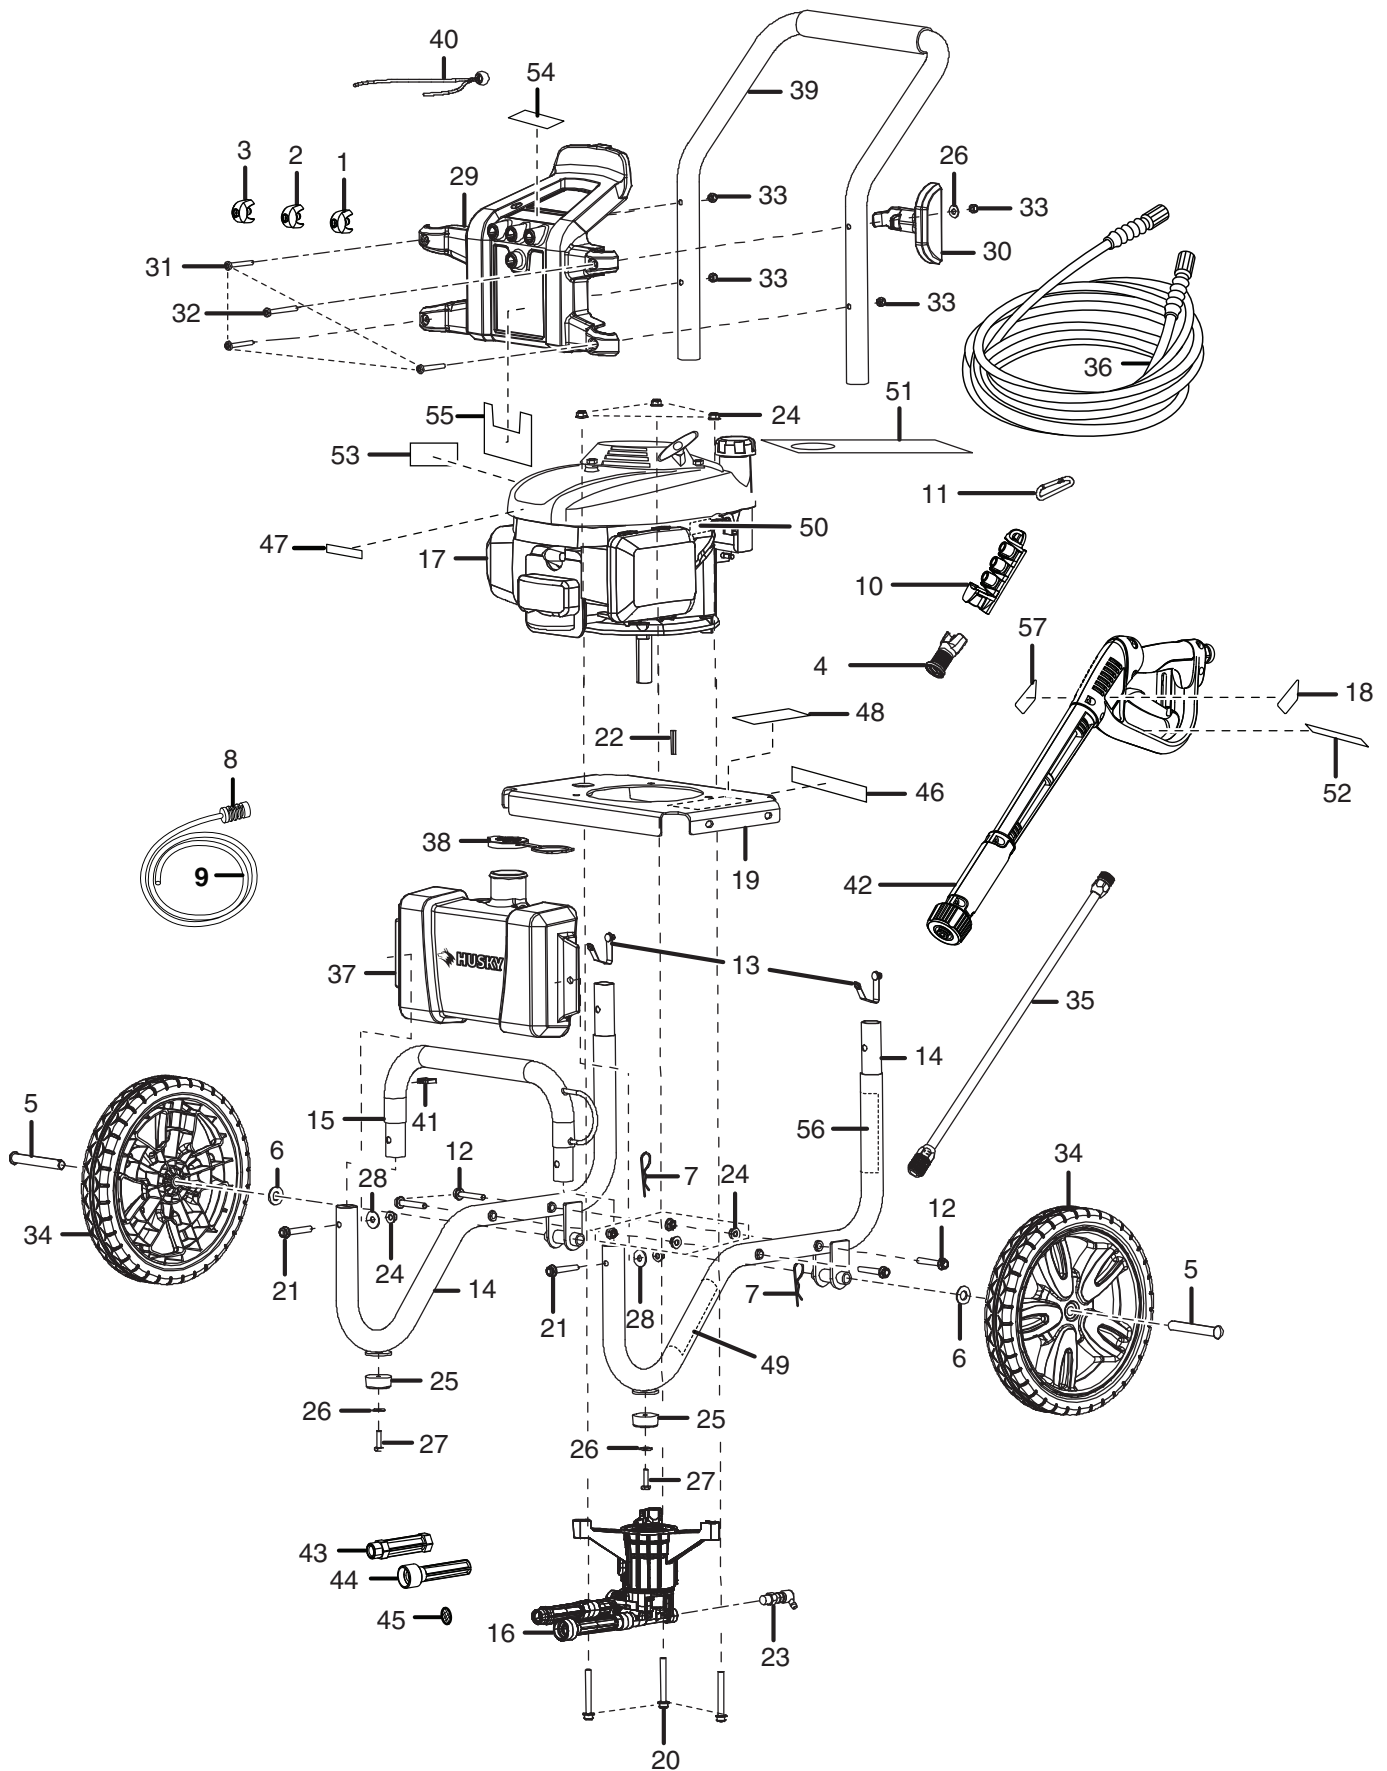

For Parts Call 606-678-9623 or 606-561-4983

LAVADORA A PRESIÓN CON MOTOR - MODELO NÚM. HU80722 & HUT80722A

LAVADORA A PRESIÓN CON MOTOR – MODELO NÚM. HU80722 & HUT80722A

El número de modelo se encuentra en una conj. de la armazón. Siempre mencione el número del modelo en toda correspondencia relacionada con el **LAVADORA A PRESIÓN CON MOTOR** o al hacer pedidos de piezas de repuesto.

LISTA DE PIEZAS

NÚM. RÉF.	NÚM. PIEZA	DESCRIPCIÓN	CANT.	NÚM. RÉF.	NÚM. PIEZA	DESCRIPCIÓN	CANT.
1	308697005	Boquilla de 0°	1	33	678016006	* Tuerca de seguridad (1/4-20).....	4
2	308698005	Boquilla de 15° (HU80722)....	1	34	308451004	Rueda (12 in. x 2 po)	2
	308700010	Boquilla de 40° (HU80722A)..	1	35	308494003	Extensión del tubo rociador ..	1
3	308699005	Boquilla de 25°	1	36	308835001	Manguera de alta presión	1
4	310660001	Boquilla para jabón	1	37	518792001	Tanque de jabón.....	1
5	620599001	Eje	2	38	310650002	Tapa de tanque de jabón.....	1
6	638275002	* Arendela (1/2 po).....	2	39	308638002	Conj. del extensión del tubo rociador.....	1
7	678238001	Pasador de enganche	2	40	310664001	Conjunto de cordón elástico y tira	1
8	518391001	Filtro	1	41	518650001	Soporte para tubo de sifón químico (manguera de inyección)	1
9	561399003	Manguera de inyección	1	42	120950012	Conj. del extensión del tubo rociador gatillo	1
10	570727001	Soporte para almacenamiento (4 Boquillas).....	1	43	308862002	Tubo toma	1
11	638637001	Clip de seguridad.....	1	44	308861002	Tubo cala.....	1
12	678148002	Limpiador de boquillas.....	1	45	308662001	Pantella filtro.....	1
13	308421001	Botón del seguro c/ clip de resorte	2	46	940678015	Etiqueta de datos	1
14	308471006	Conj. del armazón principal (Incl. núm. ref 13 & 25-27) (HU80722)	2	47	940719006	Etiqueta de logo de Honda ...	1
	308471012	Conj. del armazón principal (Incl. núm. ref 13 & 25-27) (HU80722A)	2	48	940654048	Etiqueta de advertencia	1
15	308659002	Armazón delantera	1	49	940617016	Etiqueta de inicio rápido de bomba	1
16	308653003	Bomba (Incl. núm. ref 43-45)	1	50	940937002	Etiqueta del del válvula de combustible.....	1
17	309592001	Motor (Honda)	1	51	940971010	Llenado de aceite del motor (etiqueta colgante).....	1
18	940726008	Etiqueta de logo	1	52	940786001	Etiqueta de manguera (Calificación max.).....	1
19	638662003	Placa de motor	1	53	940778002	Etiqueta de la silenciador caliente.....	1
20	661505001	* Perno (M8 x 65 mm).....	3	54	940378007	Etiqueta de la boquilla.....	1
21	661505003	* Perno (M8 x 50 mm).....	6	55	940779001	Etiqueta de rendimiento	1
22	678041002	Llave del eje de salida.....	1	56	940617013	Etiqueta de advertencia de mango de gatillo.....	1
23	678169004	Válvula de descarga	1	57	940654052	Etiqueta de logo de mango de gatillo.....	1
24	678774001	* Tuerca de seguridad (M8 x 1-1/4 po).....	9	No se ilustra:			
25	570554001	Almohadilla de desgaste	2	58	310649001	Juego para la succión de detergente	1
26	638128004	* Arendela (1/4 po).....	3	59	*	Lubricante (SAE 10W30)	1
27	661503001	Perno (1/4-20 x 1 po Hex)	2		960718004	Manual del operador (Honda Engine - 160cc)	
28	638675001	Arendela (5/16 po).....	2		987000252	Manual del operador	
29	310673001	Soporte para boquillas y manguera	1		987000253	Lista de piezas de repuesto (HU80722)	
30	518791001	Soporte para tubo	1		987000532	Lista de piezas de repuesto (HU80722A)	
31	661501001	* Tornillo (1/4-20 x 1.85 in., Torx)	3				
32	661501002	* Tornillo (1/4-20 x 2.27 in., Torx)	1				

* ARTÍCULO ESTÁNDAR DE FERRETERÍA – PUEDE ADQUIRIRSE EN LA LOCALIDAD