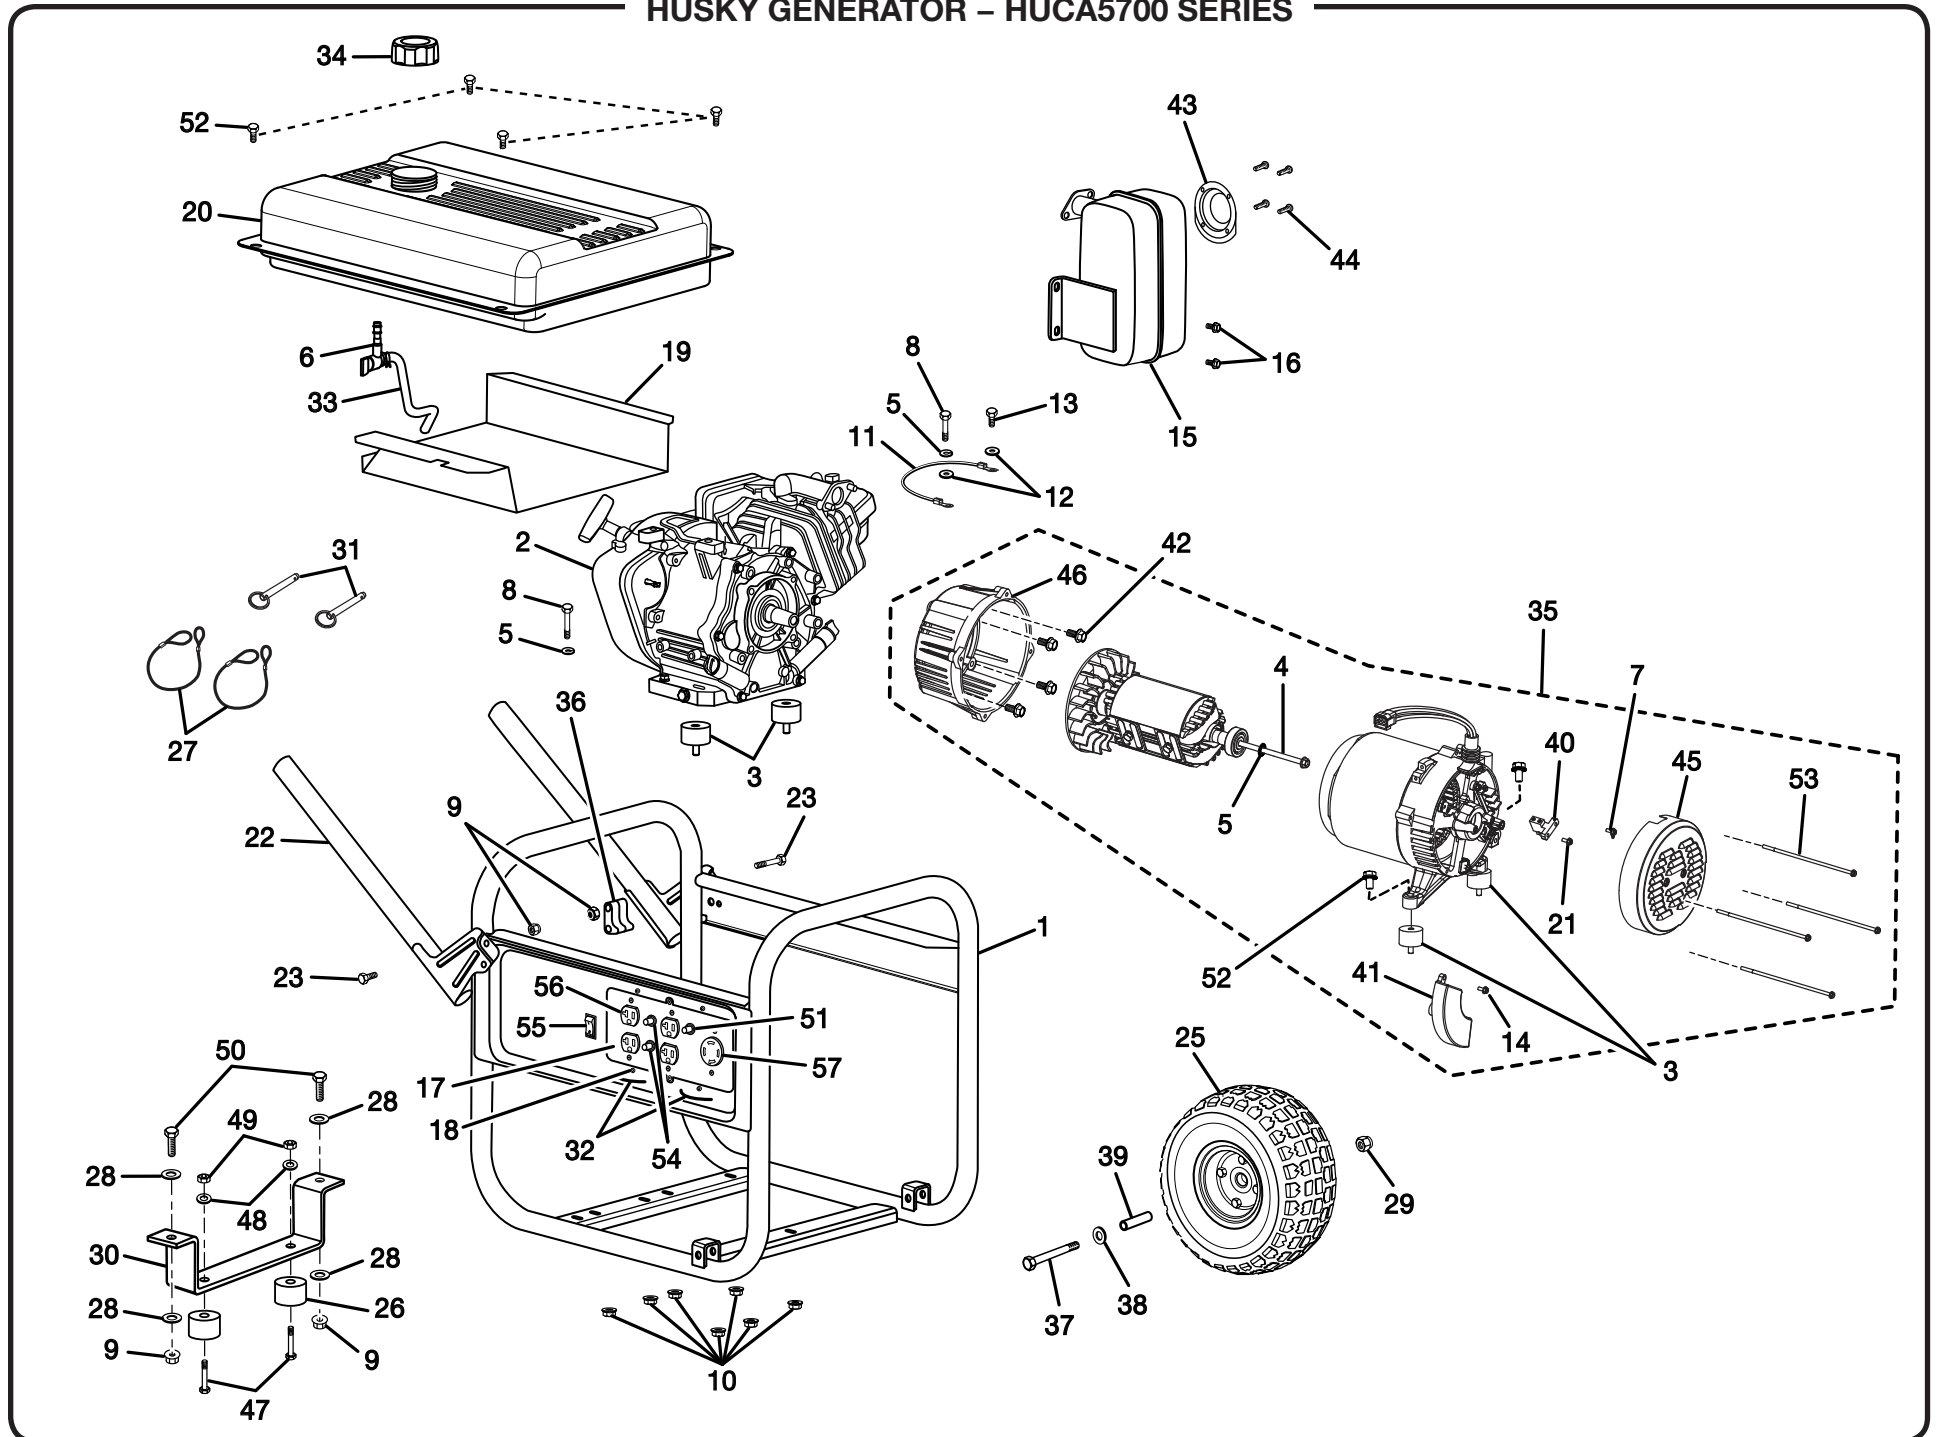

HUSKY GENERATOR - HUCA5700 SERIES

HUSKY GENERATOR – HUCA5700 SERIES

The model number will be found on a plate attached to the engine. Always mention the model number in all correspondence regarding your **GENERATOR** or when ordering replacement parts.

PARTS LIST

KEY NO.	PART NUMBER	DESCRIPTION	QTY.	KEY NO.	PART NUMBER	DESCRIPTION	QTY.
1	310222005	Frame Assembly	1	36	519728001	Spacer, Handle Bracket	2
2	Note A	Engine (Yamaha OHV)	1	37	638326005	Bolt (3/8-16 x 5-1/4 in.)	2
3	570356001	Isolator	4	38	638386003	Washer, Flat (3/8 in.)	2
4	661557003	Bolt (5/16-24 x 6-5/8 in., Hex Hd.)	1	39	638498001	Wheel Spacer, Large	2
5	638678002	Lock Washer (5/16 in.)	3	40	290441001	Brush Assembly	1
6	519711001	Fuel Shut Off with Filter	1	41	290440002	Automatic Voltage Regulator	1
7	638703001	Ground Lug	1	42	660596002	Bolt, Wiz (3/8-18 x 1-1/4 in.)	4
8	660591006	Bolt (5/16-18 x 1-1/2 in.)	2	43	638147003	Spark Arrestor Screen	1
9	678259003	Lock Nut (5/16-18)	4	44	661306001	Screw (8-32 x 3/8 in.)	4
10	678145002	Flange Nut (5/16-18)	7	45	519785002	Brush Cover	1
11	290404001	Ground Wire Assembly	1	46	640331001	Adapter Housing	1
12	638704001	Washer (5/16 in.) External Star	2	47	661503003	Bolt (1/4-20 x 1/2 in.)	2
13	661502005	Bolt (5/16-18 x 3/4 in., Hex. Hd.)	2	48	638387002	Washer (1/4 in.)	2
14	661603001	Bolt, Mounting AVR	2	49	678656001	Nut, Nyloc (1/4-20)	2
15	309322002	Muffler	1	50	660599001	Bolt (5/16-18 x 1 in. Hex Hd.)	1
16	660599002	Bolt (5/16-24 x 5/8 in.)	2	51	780351005	Circuit Breaker 25 amp 2-pole	1
17	390403008	Wire Panel	1	52	660591006	Bolt (5/16-18 x 1 1/2 in., Hex Hd.)	4
18	660598001	Screw (6-20 x 3/8 in.)	4	53	660596009	Bolt, Stator 5.7kW	4
19	638497001	Heat Shield	1	54	780350001	Circuit Breaker 20 Amp Single Pole	2
20	310711004	Fuel Tank Assembly	1	55	760504002	Switch, Engine Stop	1
21	661603002	Bolt, Mounting Brush Assembly	1	56	290400001	Recepticle (120 V, 20 Amp)	2
22	310224001	Handle Assembly	2	57	290401001	Recepticle (240 V, 30 Amp)	1
23	661503005	Bolt (1/4-20 x 1 in.)	2				
24	660599002	Bolt (5/16-24 x 5/8 in.)	3				
25	310223001	Wheel (10 in.)	2				
26	570355001	Rubber Foot	2				
27	310715001	Lanyard	2				
28	638675004	Washer (5/16 in.)	4				
29	678659001	Lock Nut (3/8-16)	2				
30	638706001	Front Foot Bracket	1				
31	310712001	Handle Lock Pin	2				
32	678655001	Cord Retainer	2				
33	570358001	Fuel Line Assembly	1				
34	519709001	Fuel Cap	1				
35	315227003	Generator Head Assembly (Inc. Key Nos. 4, 5, 14, 21, 40, 41, 45, 46 and 53)	1				
				Not shown:			
					901606006	Lubricant (SAE 10W30)	1
					940971022	Caution/Danger Hang Tag	1
					940974008	Risk of Fire Danger Label	1
					940513002	Ground Label	1
					940513011	Ground Warning Label	1
					940680024	Hot Surface Label	1
					940514006	Lock Pin Label	1
					940705046	Logo Label	1
					940708007	Engine Lubricant Label	1
					940617034	Quick Start Label	1
					940996002	Starting Label	1
					987000464	Operator's Manual	1

NOTE A: Techtronic Industries North America, Inc., will not provide engines as replacement parts. Engines are covered through the engine manufacturer's warranty. Consult the accompanying engine manual or contact our service department for assistance.

WARNING:

To avoid possible personal injury or equipment damage, a registered electrician or an authorized service representative should perform installation and all service. Under no circumstances should an unqualified person attempt to wire into a utility circuit.