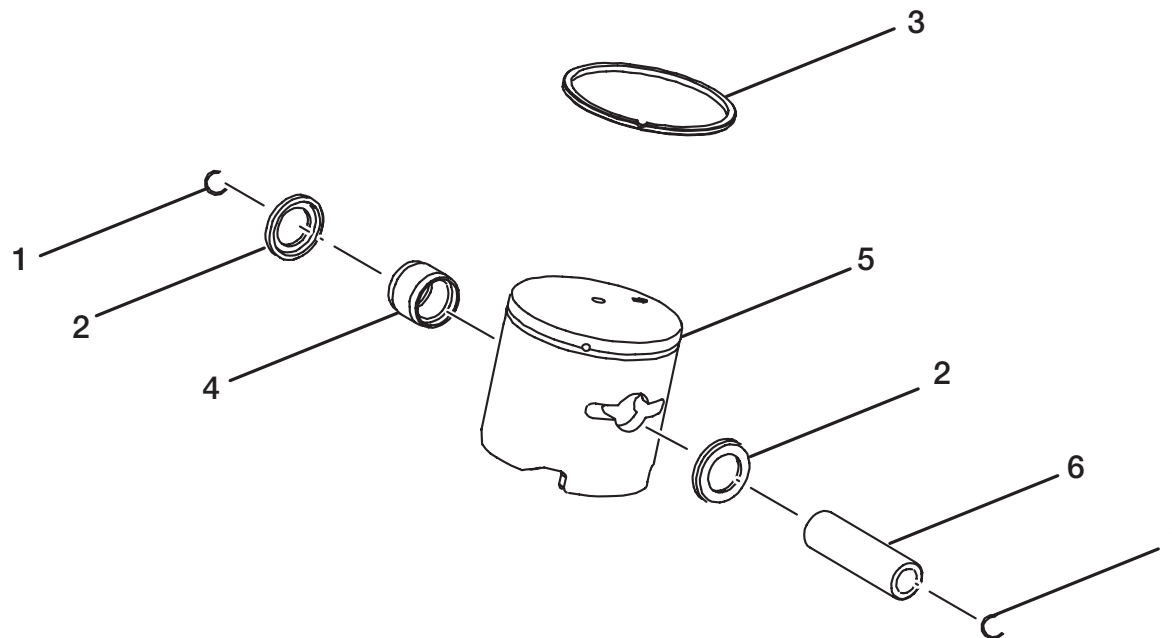

* STANDARD HARDWARE ITEM – MAY BE PURCHASED LOCALLY

RYOBI BLOWER/VACUUM – MODEL NUMBERS RY08552 AND RY09905

The model number will be found on a plate attached to the engine housing. Always mention the model number in all correspondence regarding your **BLOWER/VACUUM** or when ordering repair parts.

Figure C

PARTS LIST (FIGURE C)

KEY NO.	PART NUMBER	DESCRIPTION	QTY
1	690691001	Circlip Pin	2
2	690687001	Washer	2
3	690161002	Piston Ring	1
4	690686002	Needle Bearing	1
5	640920002	Piston	1
6	620301001	Piston Pin	1