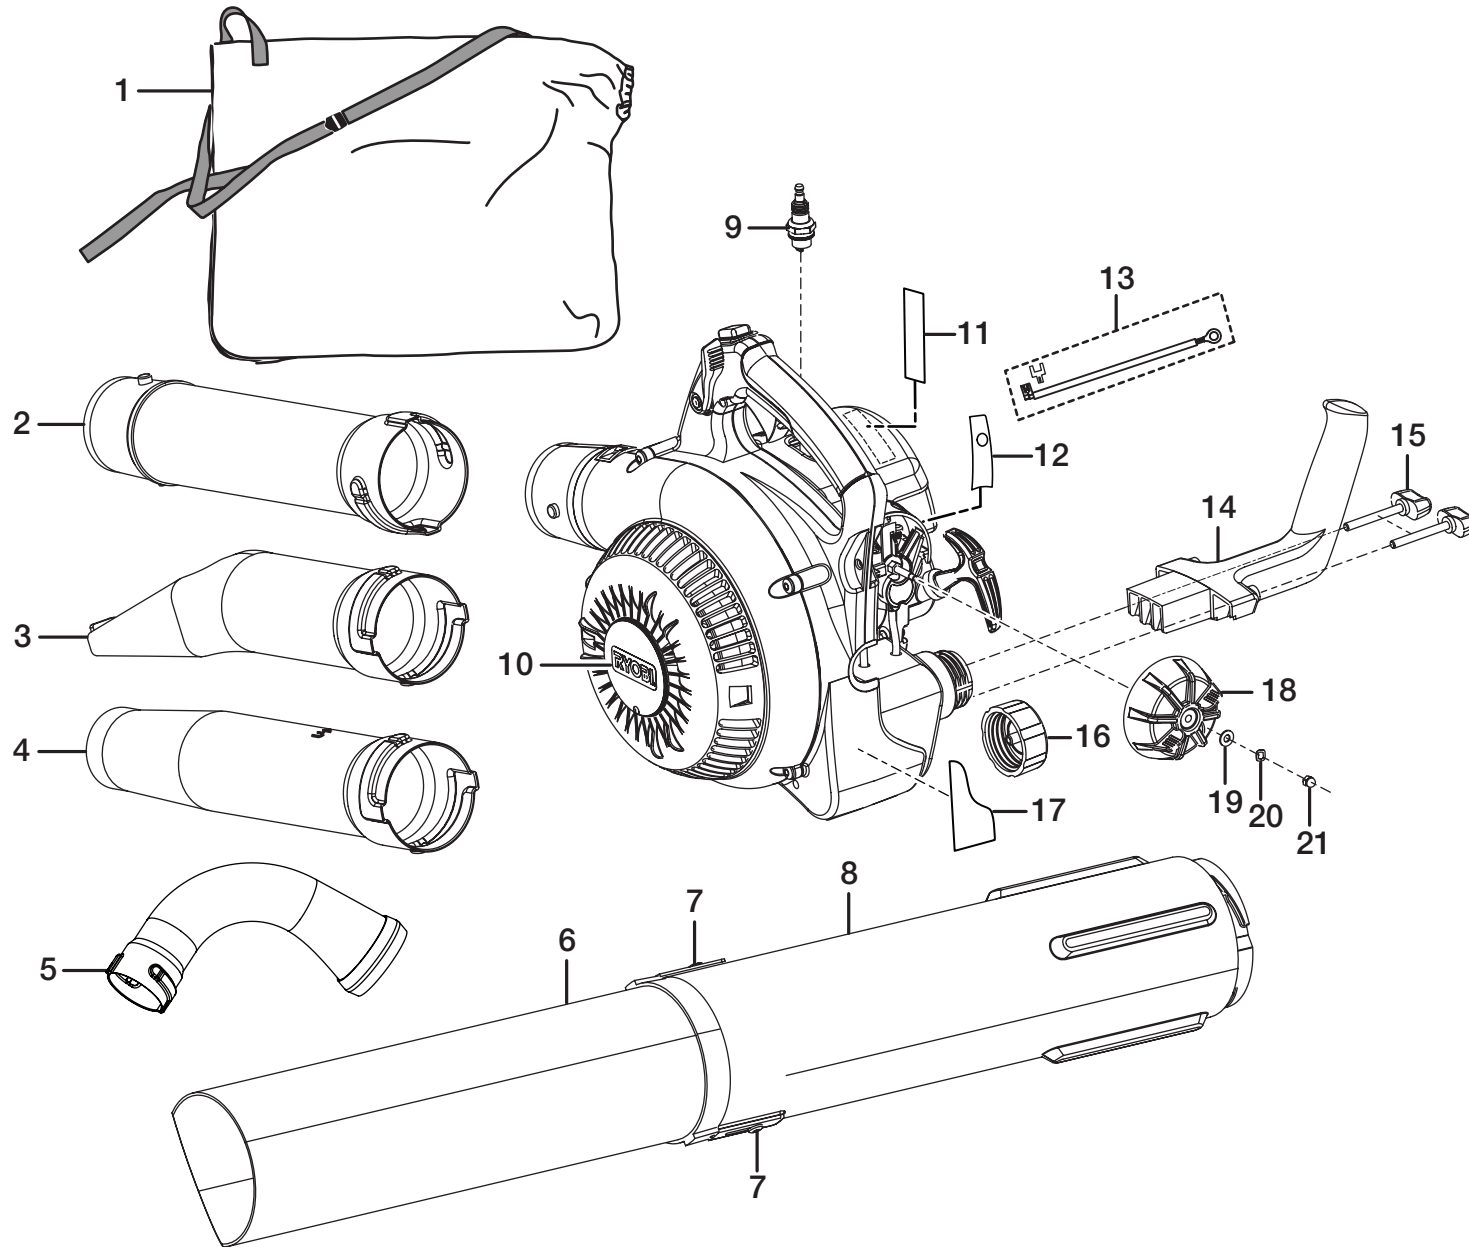

RYOBI BLOWER/VACUUM - MODEL NUMBERS RY08552 AND RY09905

Figure A

RYOBI BLOWER/VACUUM – MODEL NUMBERS RY08552 AND RY09905

The model number will be found on a plate attached to the engine housing. Always mention the model number in all correspondence regarding your **BLOWER/VACUUM** or when ordering repair parts.

PARTS LIST (FIGURE A)

KEY NO.	PART NUMBER	DESCRIPTION	QTY
1	900960002	Vacuum Bag w/Shoulder Strap	1
2	570543001	Upper Blower Tube.....	1
3	580613001	High Velocity Nozzle w/ Leaf Scraper.....	1
4	570564001	Sweeper Nozzle	1
5	570563001	Vacuum Bag Adaptor.....	1
6	570562001	Lower Vacuum Tube.....	1
7	660621001	Vacuum Tube Screw (10-14 x 1/2 in.).....	2
8	570561001	Upper Vacuum Tube.....	1
9	870170001	* Spark Plug (Champion RCJ4).....	1
10	940627001	Vacuum Door Label	1
11	940734022	Starting Label.....	1
12	940647019	Choke Label.....	1
13	290294001	Ground Wire Kit	1
14	518180001	Vacuum Handle	1
15	518273001	Vacuum Handle Knob.....	2
16	300758006	Fuel Cap Assembly.....	1
17	940627005	Warning Label.....	1
18	518597001	* Choke Dial Cover.....	1
19	678434001	* Washer (M5).....	1
20	678434002	* Wavy Washer (M5).....	1
21	678435001	* Nylon Nut (M4)	1
	987000126	Operator's Manual (960641001)	1
	9-12-07 (REV:00)		

* STANDARD HARDWARE ITEM – MAY BE PURCHASED LOCALLY