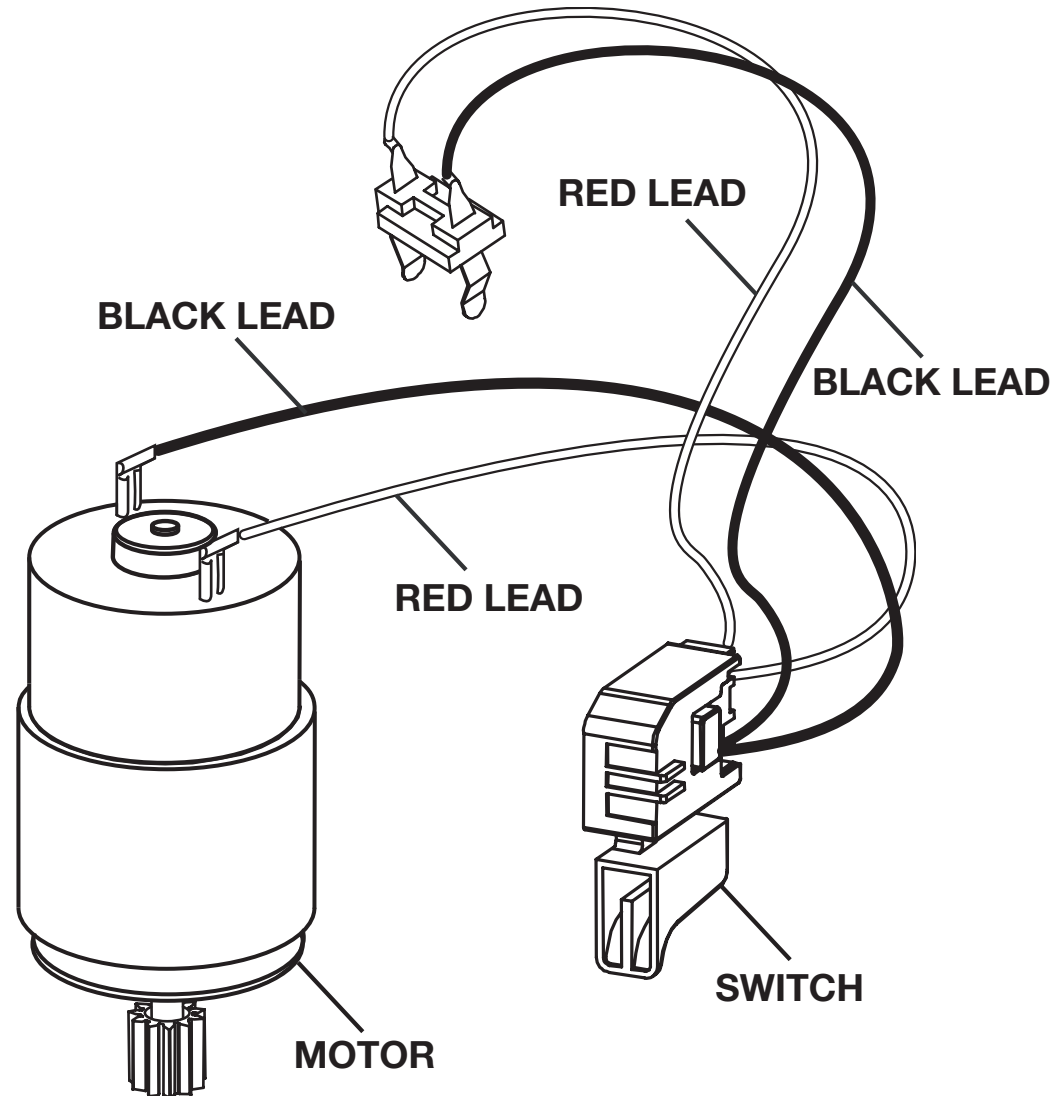

RYOBI 18 VOLT CORDLESS CHAIN SAW – MODEL NO. P540/P540A

The model number will be found on a plate attached to the motor housing. Always mention the model number in all correspondence regarding your **RYOBI CORDLESS CHAIN SAW** or when ordering repair parts.

PARTS LIST

KEY NO.	PART NUMBER	DESCRIPTION	QTY	KEY NO.	PART NUMBER	DESCRIPTION	QTY
1	580363002	GUARD	1	25	6620805	* SCREW (M4 X 16 mm PAN HD.)	2
2	6605802	SCREW (SOCKET HEAD)	1	26	200201003	FRONT HANDLE GUARD W/LABEL ASSEMBLY (INCL. KEY NO. 41)	1
3	200193002	SPROCKET GUARD	1	27	6620604	* SCREW (M3.5 X 25 mm)	1
4	6958301	CHAIN, (90JG-040).....	1	28	300890001	OIL TANK COVER ASSEMBLY	1
	690583002	CHAIN / CARLTON	1	29	5836201	OIL TANK.....	1
5	671256002	CHAIN BAR (10 in.).....	1	30	2701520	SWITCH ASSEMBLY	1
	671667002	SAW BAR / MERCURY.....	1	31	5217313	SAFETY KNOB	1
6	6623704	* SCREW (M4 X 66 mm)	2	32	6799802	SPRING	1
7	940230087	WARNING LABEL	1	33	5621901	CONTACT PLATE STOPPER.....	1
8	6760802	C-RING	1	34	6800203	HEX KEY (5 mm).....	1
9	6132301	SPROCKET	1	35	660200002	* SCREW (M2.3 X 6 mm)	1
10	6973301	COVER PLATE.....	1	36	900162004	FELT SEAL.....	1
11	3000343	OUTPUT SHAFT ASSEMBLY	1	37	200227001	OIL AND BOTTLE ASSEMBLY	1
12	6906001	WASHER.....	2	38	940230088	WARNING LABEL (ON HANDLE)	1
13	3000342	OUTPUT SHAFT ASSEMBLY	1	39	940303196	DATA LABEL (P540).....	1
14	6819602	* HEX NUT (M6)	1		940045237	DATA LABEL (P540A).....	1
15	6985701	STEEL PLATE	1	40	790022001	CABLE TIE.....	1
16	6600506	BEARING RETAINER SCREW	3	41	660206001	* SCREW (M3.5 X 18 mm)	1
17	6621211	* SCREW (M4 X 12 mm)	2	42	200292003	PLUG-IN LANYARD.....	1
18	6703001	SPRING WASHER	2	NOT SHOWN:			
19	3076501	MOTOR MOUNTING ASSEMBLY	1		983000538	P540 ONLY OPERATOR'S MANUAL (960223360)	
20	6620803	* SCREW (M4 X 22 mm PAN HD.)	11			P540/P540A OPERATOR'S MANUAL (960052105)	
21	2307404	MOTOR ASSEMBLY	1				
22	200192004	HOUSING ASSEMBLY	1		10-25-07		
23	5958401	WIND PLATE.....	1		(REV:01)		
24	590497003	LOWER MOTOR HOUSING	1				

* STANDARD HARDWARE ITEM – MAY BE PURCHASED LOCALLY

For Parts Call 606-678-9623 or 606-561-4983

RYOBI 18 VOLT CORDLESS CHAIN SAW - MODEL NO. P540/P540A

WIRING DIAGRAM