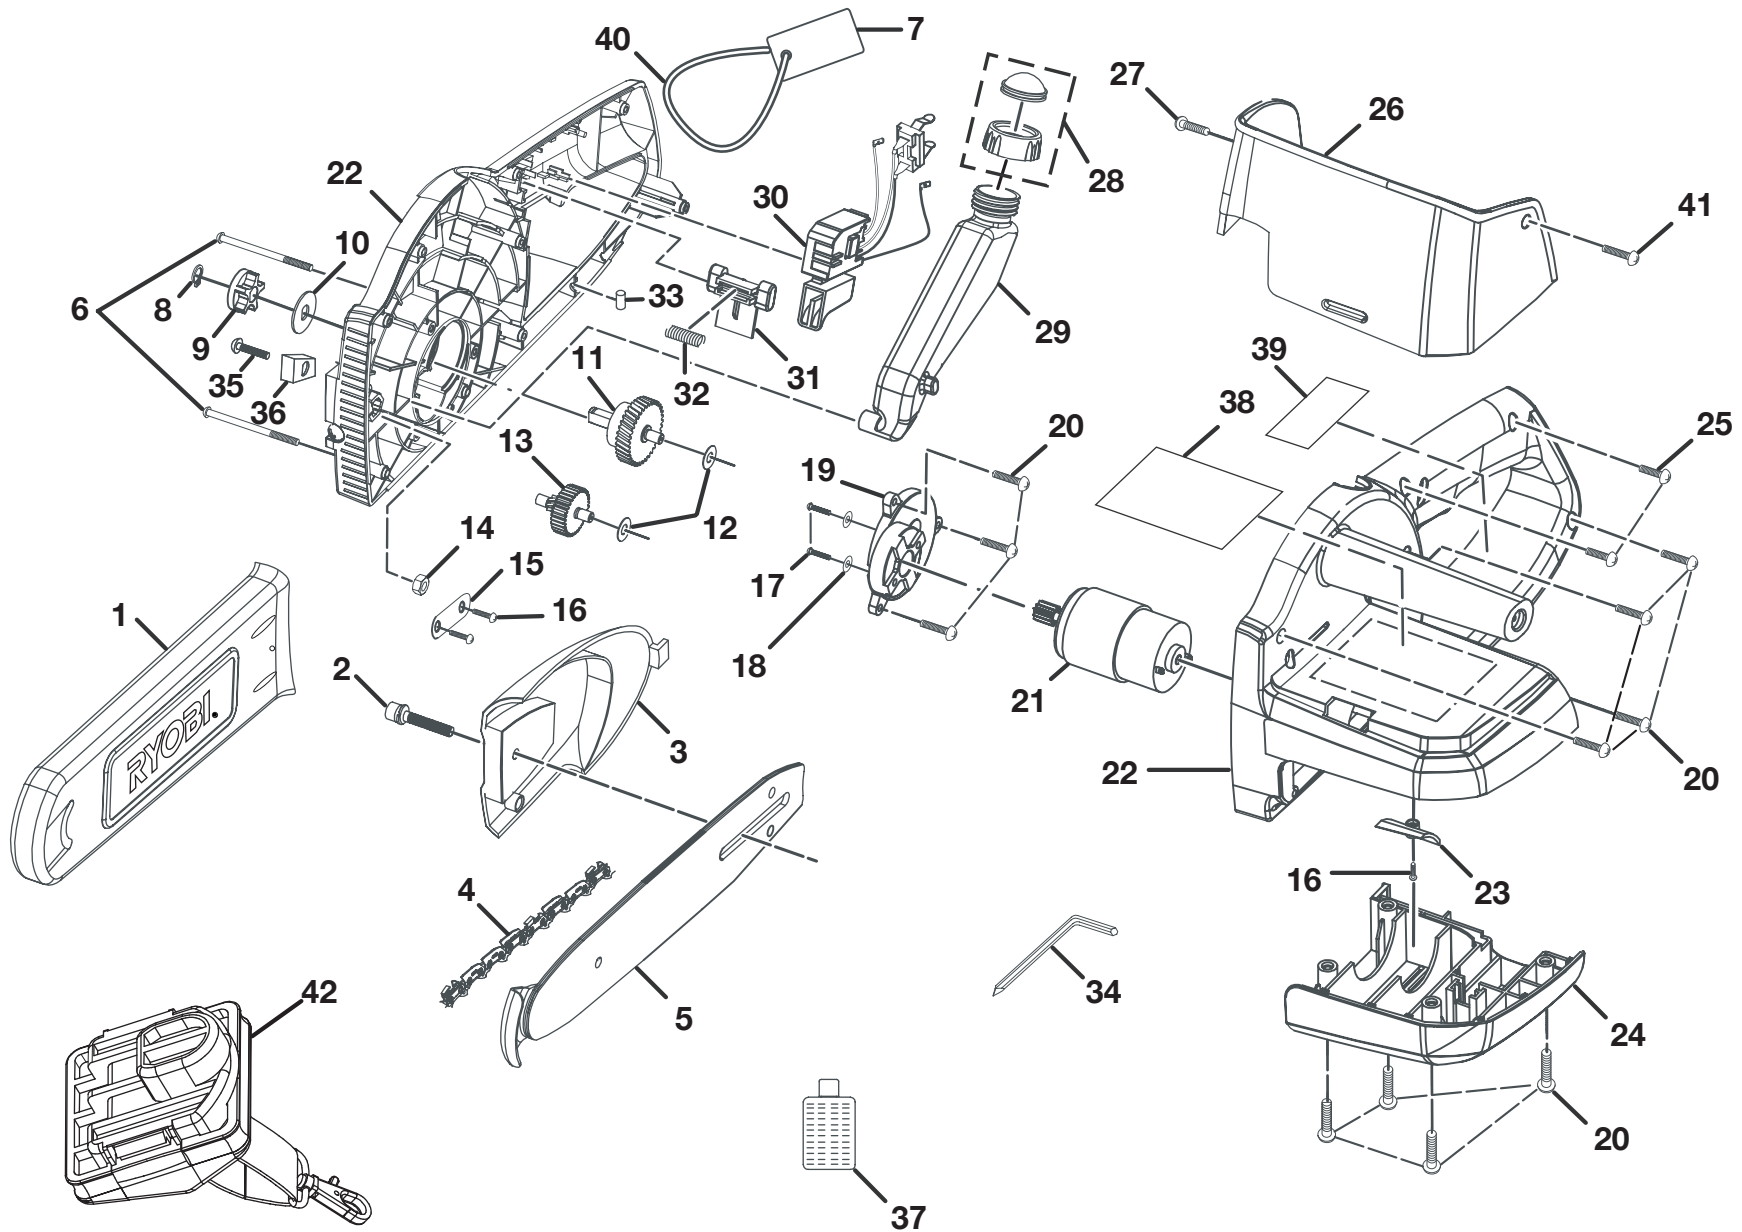

RYOBI 18 VOLT CORDLESS CHAIN SAW - MODEL NO. P540/P540A

RYOBI 18 VOLT CORDLESS CHAIN SAW – MODEL NO. P540/P540A

The model number will be found on a plate attached to the motor housing. Always mention the model number in all correspondence regarding your **RYOBI CORDLESS CHAIN SAW** or when ordering repair parts.

PARTS LIST

KEY NO.	PART NUMBER	DESCRIPTION	QTY	KEY NO.	PART NUMBER	DESCRIPTION	QTY
1	580363002	GUARD	1	25	6620805	* SCREW (M4 X 16 mm PAN HD.)	2
2	6605802	SCREW (SOCKET HEAD)	1	26	200201003	FRONT HANDLE GUARD W/LABEL ASSEMBLY (INCL. KEY NO. 41)	1
3	200193002	SPROCKET GUARD	1	27	6620604	* SCREW (M3.5 X 25 mm)	1
4	6958301	CHAIN, (90JG-040).....	1	28	300890001	OIL TANK COVER ASSEMBLY	1
	690583002	CHAIN / CARLTON	1	29	5836201	OIL TANK.....	1
5	671256002	CHAIN BAR (10 in.).....	1	30	2701520	SWITCH ASSEMBLY	1
	671667002	SAW BAR / MERCURY.....	1	31	5217313	SAFETY KNOB	1
6	6623704	* SCREW (M4 X 66 mm)	2	32	6799802	SPRING	1
7	940230087	WARNING LABEL	1	33	5621901	CONTACT PLATE STOPPER.....	1
8	6760802	C-RING	1	34	6800203	HEX KEY (5 mm).....	1
9	6132301	SPROCKET	1	35	660200002	* SCREW (M2.3 X 6 mm)	1
10	6973301	COVER PLATE.....	1	36	900162004	FELT SEAL.....	1
11	3000343	OUTPUT SHAFT ASSEMBLY	1	37	200227001	OIL AND BOTTLE ASSEMBLY	1
12	6906001	WASHER.....	2	38	940230088	WARNING LABEL (ON HANDLE)	1
13	3000342	OUTPUT SHAFT ASSEMBLY	1	39	940303196	DATA LABEL (P540).....	1
14	6819602	* HEX NUT (M6)	1		940045237	DATA LABEL (P540A).....	1
15	6985701	STEEL PLATE	1	40	790022001	CABLE TIE.....	1
16	6600506	BEARING RETAINER SCREW	3	41	660206001	* SCREW (M3.5 X 18 mm)	1
17	6621211	* SCREW (M4 X 12 mm)	2	42	200292003	PLUG-IN LANYARD.....	1
18	6703001	SPRING WASHER	2	NOT SHOWN:			
19	3076501	MOTOR MOUNTING ASSEMBLY	1		983000538	P540 ONLY OPERATOR'S MANUAL (960223360)	
20	6620803	* SCREW (M4 X 22 mm PAN HD.)	11			P540/P540A OPERATOR'S MANUAL (960052105)	
21	2307404	MOTOR ASSEMBLY	1				
22	200192004	HOUSING ASSEMBLY	1		10-25-07		
23	5958401	WIND PLATE.....	1		(REV:01)		
24	590497003	LOWER MOTOR HOUSING	1				

* STANDARD HARDWARE ITEM – MAY BE PURCHASED LOCALLY