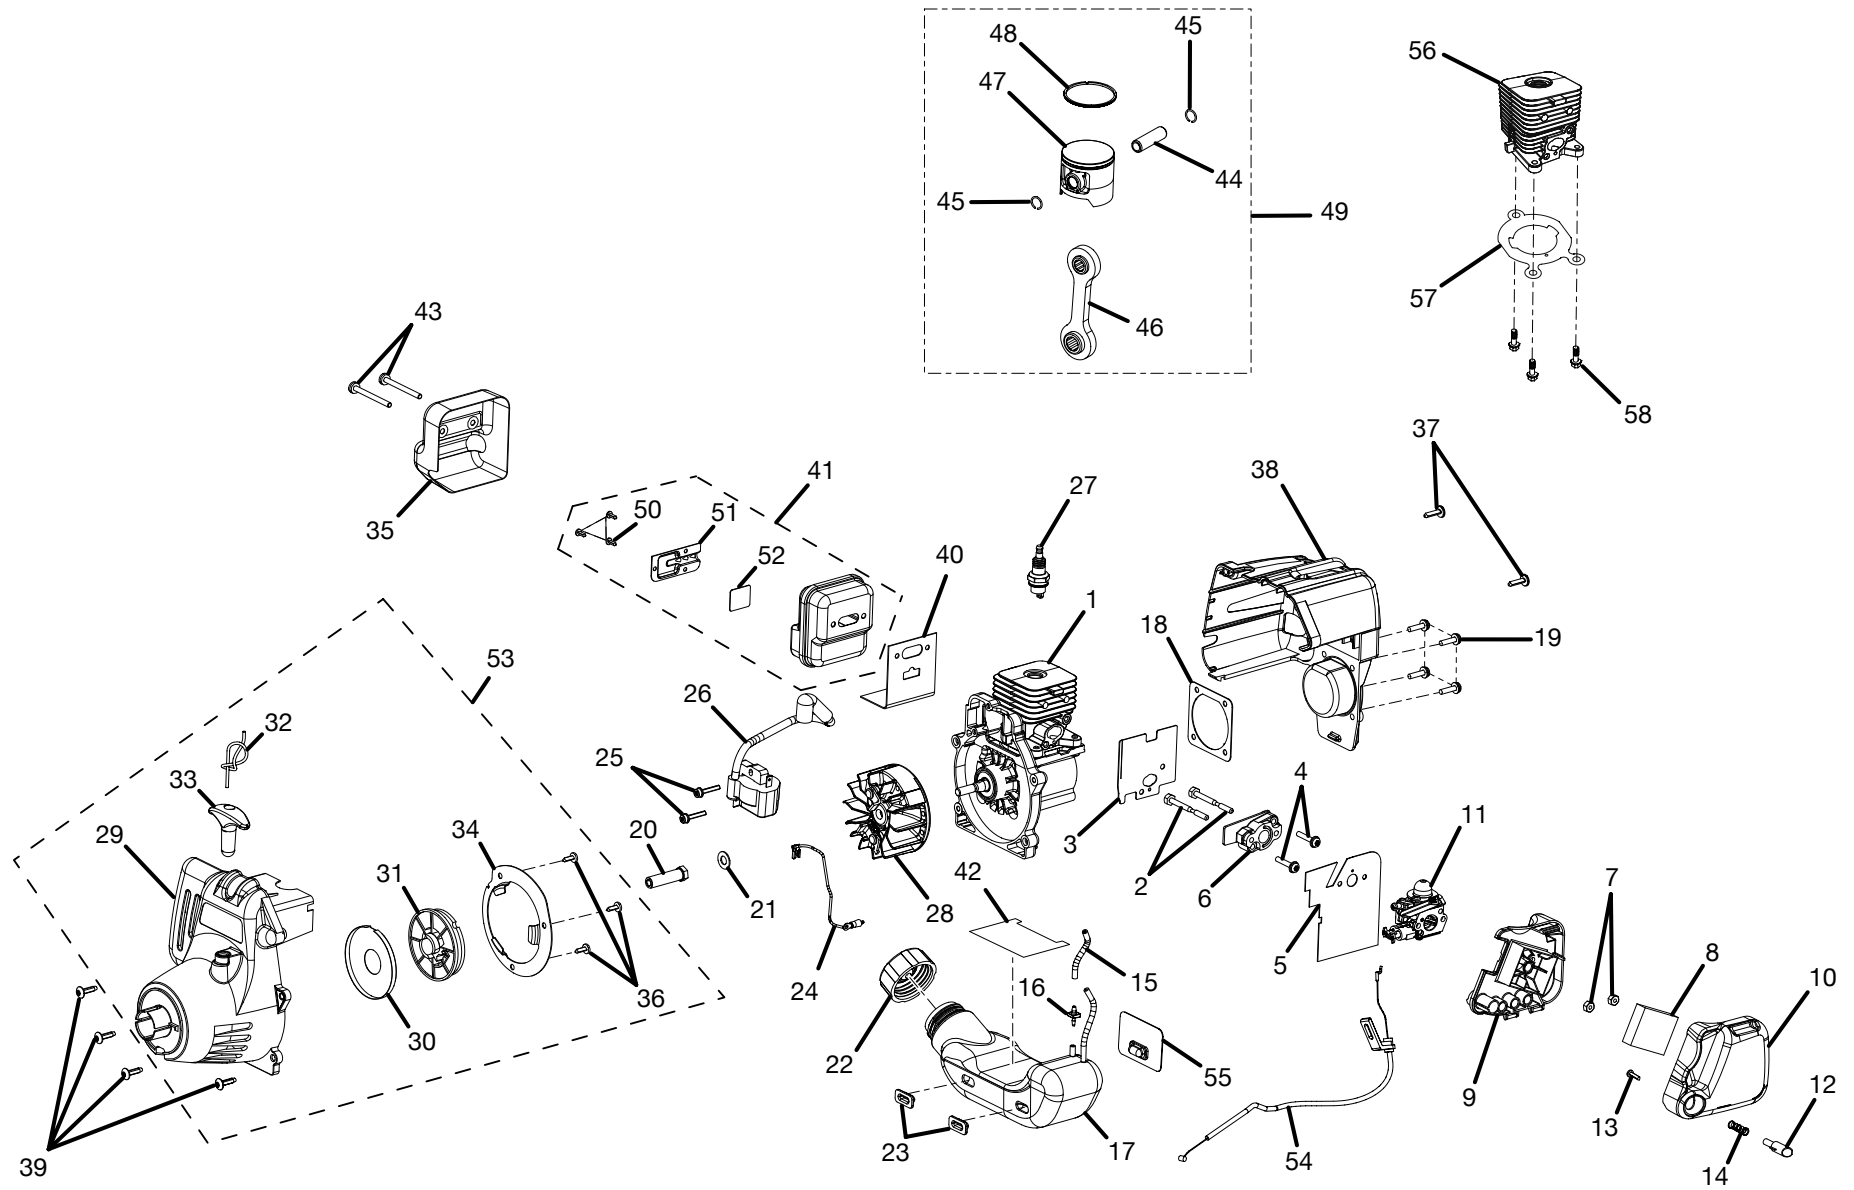

HOMELITE 25cc STRING TRIMMER

REPLACEMENT PARTS
FIGURE A

PARTS LIST

KEY NO.	PART NUMBER	DESCRIPTION	QTY.	KEY NO.	PART NUMBER	DESCRIPTION	QTY.
1	985591001	STARTING INSTRUCTION DECAL	1	13	98822A	FRONT HANDLE.....	1
2	985380001	CURVED SHAFT ASSEMBLY (INC. KEY NO. 16) (Trim 'n Edge™ & Trimlite™ ONLY)	1	14	PA00249	FASTENER PARTS KIT	2
3	07928	CLAMP (Trim 'n Edge™ & Trimlite™ ONLY)	1	15	985623002	GRASS DEFLECTOR ASSEMBLY (UT20004A AND UT20024A).....	1
4	983823001	* SCREW (10-32 x 3/8 in.) (Trim 'n Edge™ & Trimlite™ ONLY)	1		984821001	GRASS SHIELD ASSEMBLY (UT20044A).....	1
5	A98231A	HOUSING AND EYELET	1	16	984032001	DECAL, WARNING/STARTING BOOM	1
6	A98866A	SPOOL RETAINER (RH) (Trim 'n Edge™ & Trimlite™ ONLY)	1	17	983837001	DECAL, TRIMLITE LOGO	1
7	06713	COMPRESSION SPRING	1		983838001	DECAL, TRIM-N-EDGE	
8	PA0387A	SPOOL W/LINE.....	1		983839001	DECAL, EASY REACH	
9	983815001	TRIGGER	1	18	985595001	DECAL, PRIMER	1
10	82537	* SCREW (10-14 x 7/8 in. TRUSS HD.)	4	19	985589001	DECAL, CHOKE.....	1
11	985330001	HANDLE GRIP ASSEMBLY	1	20	07184	DECAL, HOMELITE	1
12	PS01611	BOOM CLAMP	1	21	983840001	LABEL, ZIP START	1
						(Trim 'n Edge™ & EZ Reach™ ONLY)	
				22	A09361	FASTENER PARTS KIT (Trim 'n Edge™ ONLY) .	1
				23	09310	EDGER BASE (Trim 'n Edge™ ONLY).....	1
				24	09311	EDGER GUIDE (Trim 'n Edge™ ONLY)	1

* STANDARD HARDWARE ITEM - MAY BE PURCHASED LOCALLY

HOMELITE 25cc STRING TRIMMER

FIGURE B