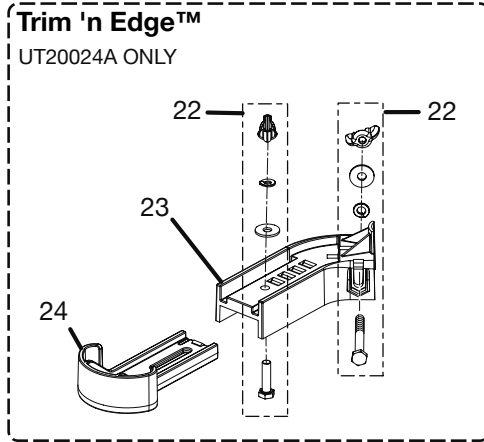

## REPAIR SHEET

TrimLite™ – UT20004A

Trim 'n Edge™ – UT20024A

EZ Reach™ – UT20044A

[www.mymowerparts.com](http://www.mymowerparts.com)

**HOMELITE 25cc STRING TRIMMER  
( UT20004A, UT200024A, UT20044A )**

**FIGURE A**

HOMELITE 25cc STRING TRIMMER

REPLACEMENT PARTS  
FIGURE A

PARTS LIST

KEY NO.	PART NUMBER	DESCRIPTION	QTY.	KEY NO.	PART NUMBER	DESCRIPTION	QTY.
1	985591001	STARTING INSTRUCTION DECAL .....	1	13	98822A	FRONT HANDLE.....	1
2	985380001	CURVED SHAFT ASSEMBLY (INC. KEY NO. 16) (Trim 'n Edge™ & Trimlite™ ONLY) .....	1	14	PA00249	FASTENER PARTS KIT .....	2
3	07928	CLAMP (Trim 'n Edge™ & Trimlite™ ONLY) .....	1	15	985623002	GRASS DEFLECTOR ASSEMBLY (UT20004A AND UT20024A).....	1
4	983823001	* SCREW (10-32 x 3/8 in.) (Trim 'n Edge™ & Trimlite™ ONLY) .....	1		984821001	GRASS SHIELD ASSEMBLY (UT20044A).....	1
5	A98231A	HOUSING AND EYELET .....	1	16	984032001	DECAL, WARNING/STARTING BOOM .....	1
6	A98866A	SPOOL RETAINER (RH) (Trim 'n Edge™ & Trimlite™ ONLY) .....	1	17	983837001	DECAL, TRIMLITE LOGO .....	1
7	06713	COMPRESSION SPRING .....	1		983838001	DECAL, TRIM-N-EDGE	
8	PA0387A	SPOOL W/LINE.....	1		983839001	DECAL, EASY REACH	
9	983815001	TRIGGER .....	1	18	985595001	DECAL, PRIMER .....	1
10	82537	* SCREW (10-14 x 7/8 in. TRUSS HD.) .....	4	19	985589001	DECAL, CHOKE.....	1
11	985330001	HANDLE GRIP ASSEMBLY .....	1	20	07184	DECAL, HOMELITE .....	1
12	PS01611	BOOM CLAMP .....	1	21	983840001	LABEL, ZIP START .....	1
						(Trim 'n Edge™ & EZ Reach™ ONLY)	
				22	A09361	FASTENER PARTS KIT (Trim 'n Edge™ ONLY) .	1
				23	09310	EDGER BASE (Trim 'n Edge™ ONLY).....	1
				24	09311	EDGER GUIDE (Trim 'n Edge™ ONLY) .....	1