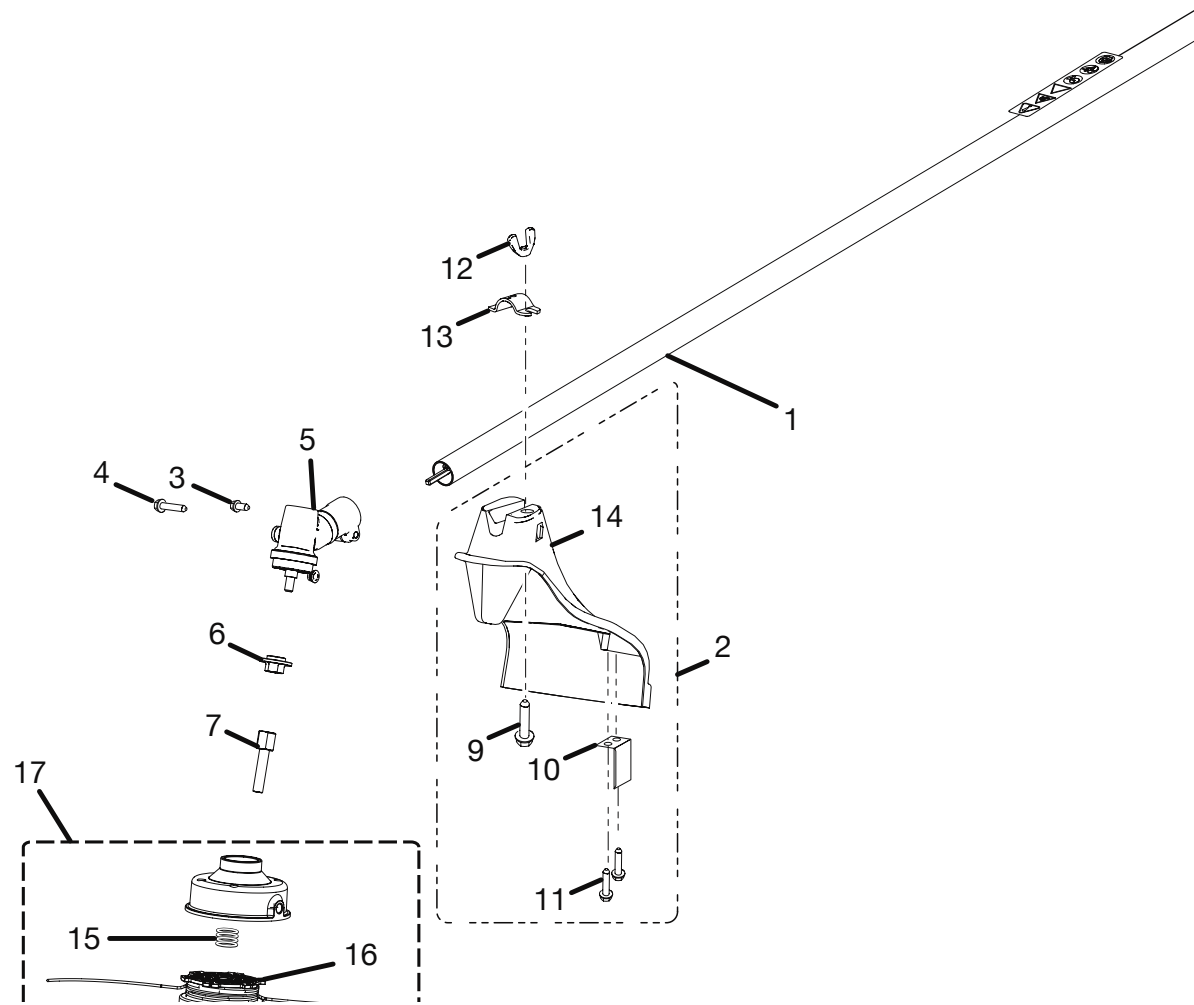

\* STANDARD HARDWARE ITEM – MAY BE PURCHASED LOCALLY

HOMELITE 25cc STRING TRIMMER

**FIGURE C**  
**(UT20044A)**

HOMELITE 25cc STRING TRIMMER

**REPLACEMENT PARTS  
FIGURE C**

**PARTS LIST**

KEY NO.	PART NUMBER	DESCRIPTION	QTY.
1	985381001	STRAIGHT SHAFT ASSEMBLY .....	1
2	984821001	GRASS SHIELD ASSEMBLY (INCLUDES HARDWARE).....	1
3	PS04673	* SCREW (10-24 x 5/8 in.) .....	1
4	983381007	* SCREW (1/4-20 x 1-1/4 in.).....	1
5	984244001	GEAR HEAD.....	1
6	984931001	WASHER.....	1
7	PS04438	SHAFT ADAPTER .....	1
8	A97910A	SPOOL RETAINER (LH) .....	1
9	PS02435	SCREW, SQUARE HEAD .....	1
10	07129	CUT OFF BLADE .....	1
11	82546	SCREW .....	2
12	PS02453	WING NUT .....	1
13	PS02391	SHIELD CLAMP .....	1
14	984822001	GRASS SHIELD .....	1
	983000685	OPERATOR'S MANUAL	
	983000685R	REPAIR SHEET (REV:02)	
	5-03-06		