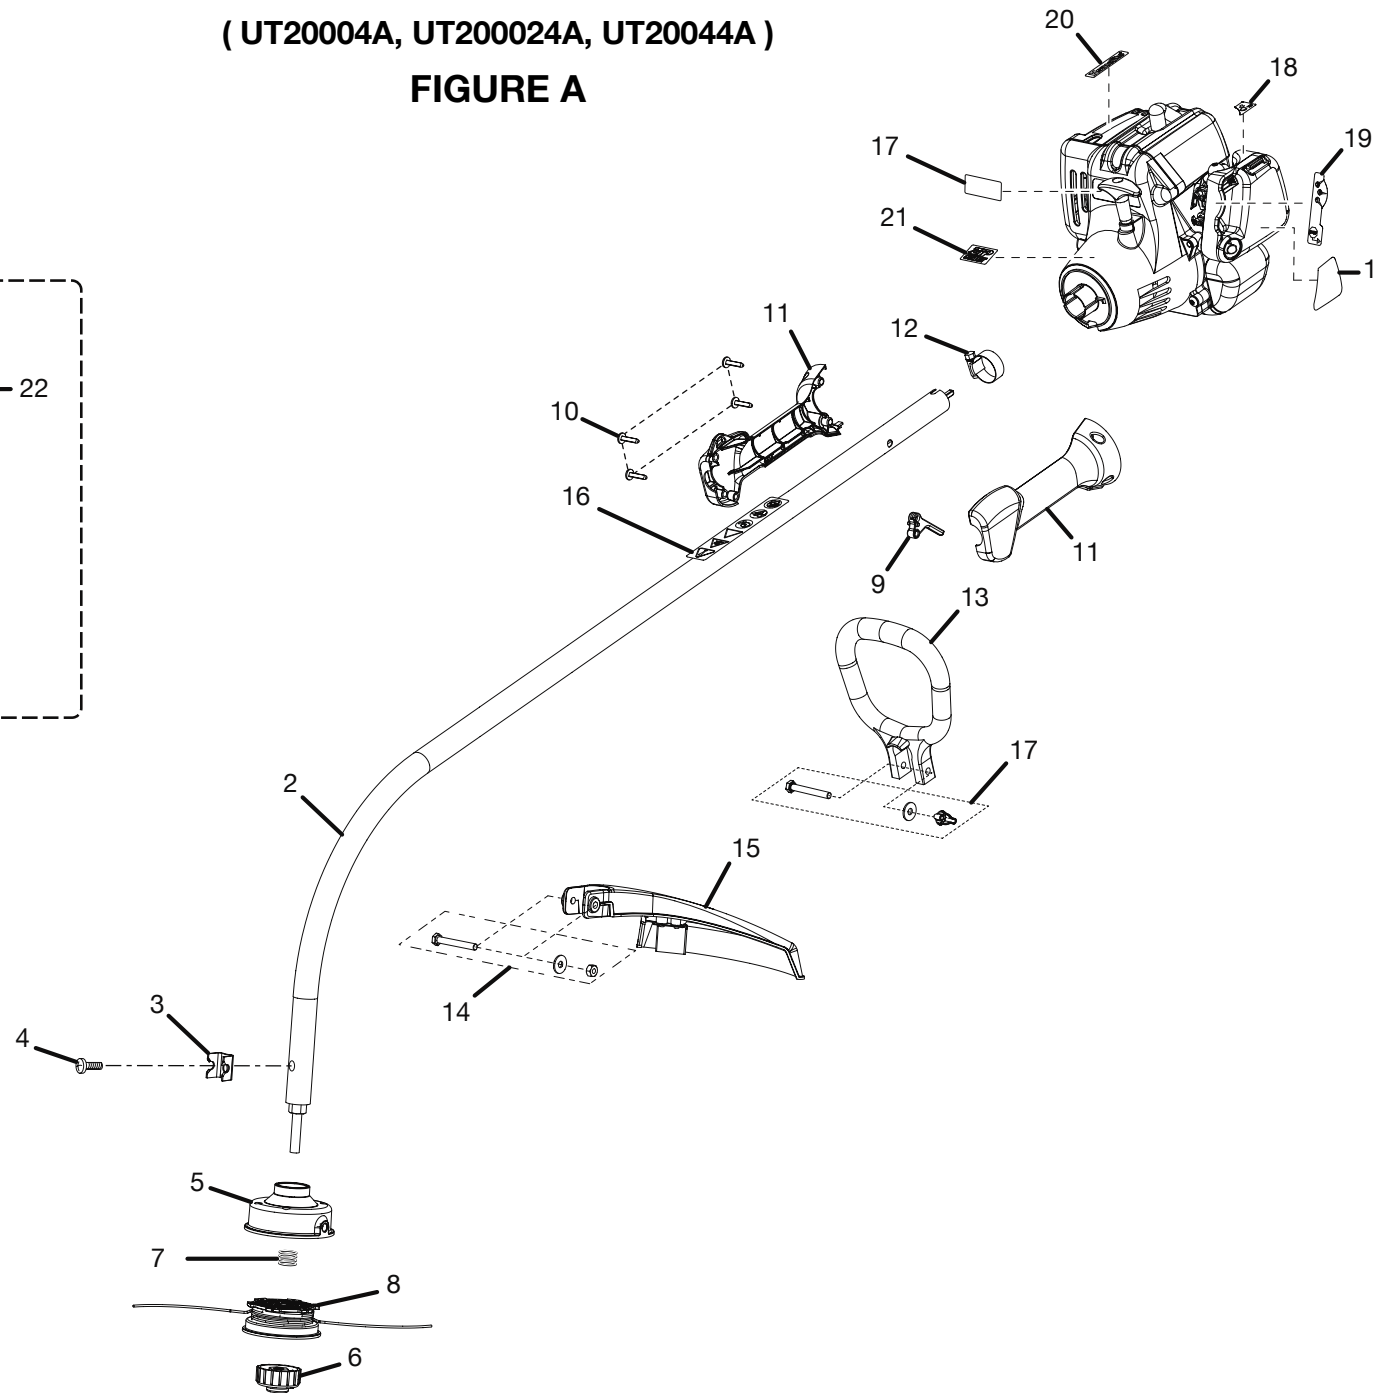

## REPAIR SHEET

TrimLite™ – UT20004A

Trim 'n Edge™ – UT20024A

EZ Reach™ – UT20044A

[www.mymowerparts.com](http://www.mymowerparts.com)

**HOMELITE 25cc STRING TRIMMER  
( UT20004A, UT200024A, UT20044A )**

**FIGURE A**

HOMELITE 25cc STRING TRIMMER

REPLACEMENT PARTS  
FIGURE A

PARTS LIST

KEY NO.	PART NUMBER	DESCRIPTION	QTY.	KEY NO.	PART NUMBER	DESCRIPTION	QTY.
1	985591001	STARTING INSTRUCTION DECAL .....	1	13	98822A	FRONT HANDLE.....	1
2	985380001	CURVED SHAFT ASSEMBLY (INC. KEY NO. 16) (Trim 'n Edge™ & Trimlite™ ONLY) .....	1	14	PA00249	FASTENER PARTS KIT .....	2
3	07928	CLAMP (Trim 'n Edge™ & Trimlite™ ONLY) .....	1	15	985623002	GRASS DEFLECTOR ASSEMBLY (UT20004A AND UT20024A).....	1
4	983823001	* SCREW (10-32 x 3/8 in.) (Trim 'n Edge™ & Trimlite™ ONLY) .....	1		984821001	GRASS SHIELD ASSEMBLY (UT20044A).....	1
5	A98231A	HOUSING AND EYELET .....	1	16	984032001	DECAL, WARNING/STARTING BOOM .....	1
6	A98866A	SPOOL RETAINER (RH) (Trim 'n Edge™ & Trimlite™ ONLY) .....	1	17	983837001	DECAL, TRIMLITE LOGO .....	1
7	06713	COMPRESSION SPRING .....	1		983838001	DECAL, TRIM-N-EDGE	
8	PA0387A	SPOOL W/LINE.....	1		983839001	DECAL, EASY REACH	
9	983815001	TRIGGER .....	1	18	985595001	DECAL, PRIMER .....	1
10	82537	* SCREW (10-14 x 7/8 in. TRUSS HD.) .....	4	19	985589001	DECAL, CHOKE.....	1
11	985330001	HANDLE GRIP ASSEMBLY .....	1	20	07184	DECAL, HOMELITE .....	1
12	PS01611	BOOM CLAMP .....	1	21	983840001	LABEL, ZIP START .....	1
						(Trim 'n Edge™ & EZ Reach™ ONLY)	
				22	A09361	FASTENER PARTS KIT (Trim 'n Edge™ ONLY) .	1
				23	09310	EDGER BASE (Trim 'n Edge™ ONLY).....	1
				24	09311	EDGER GUIDE (Trim 'n Edge™ ONLY) .....	1