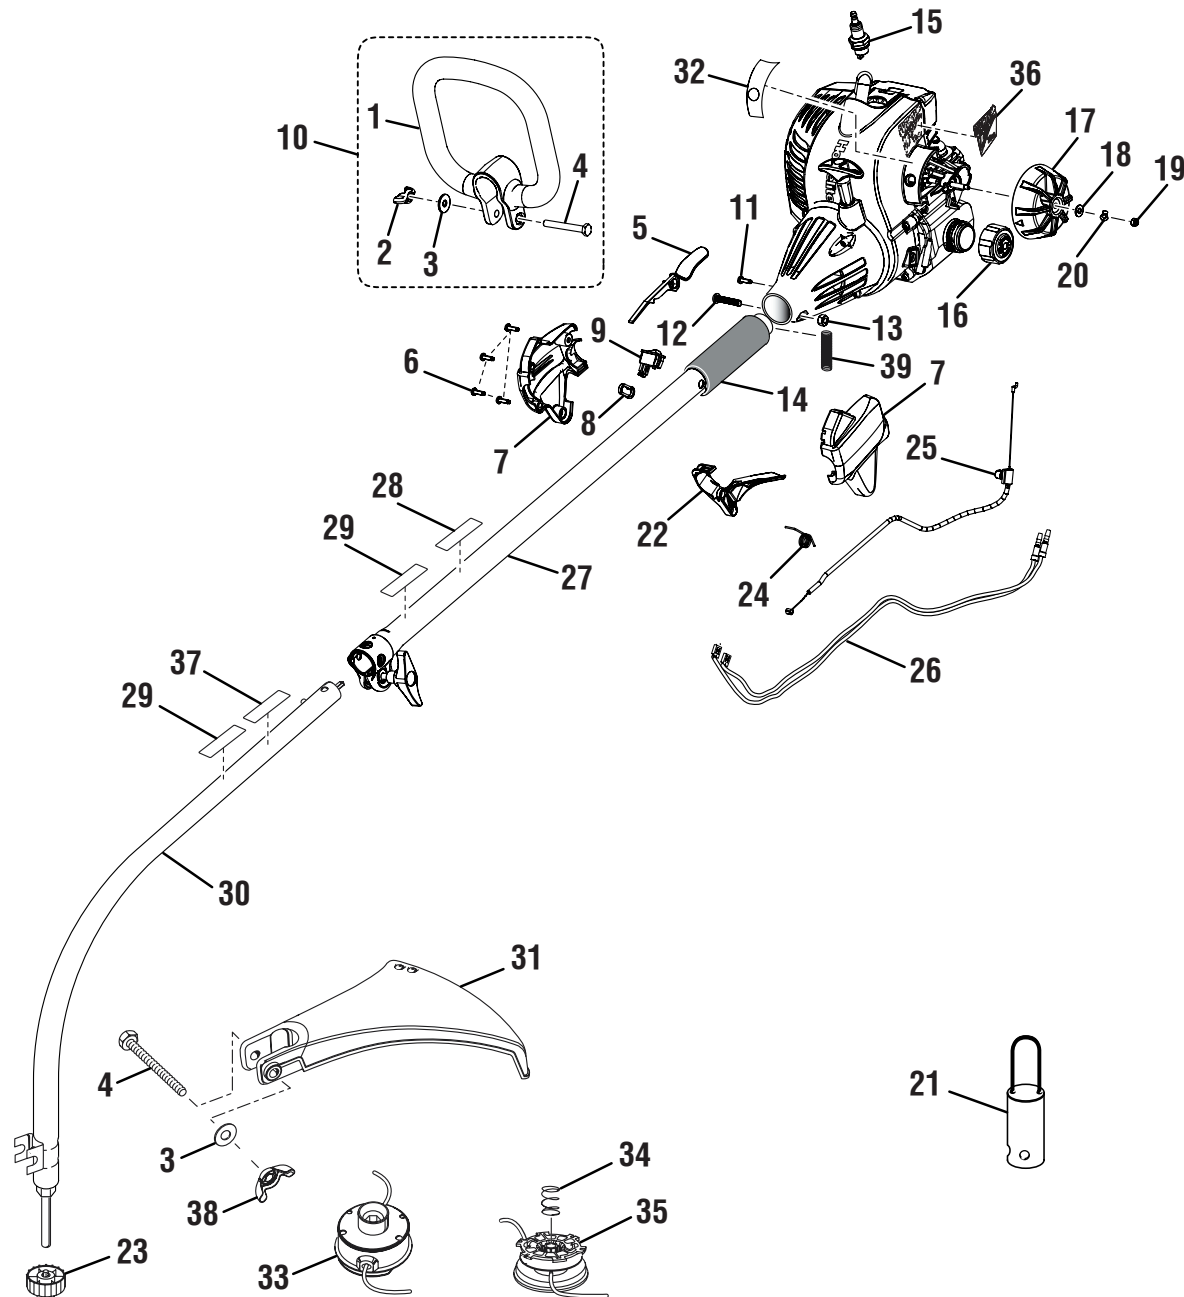

Figure A

HOMELITE 26cc MIGHTYLITE VERSATOOL STRING TRIMMER – MODEL NUMBERS UT21566, UT21967

PARTS LIST (FIGURE A)

KEY NO.	PART NUMBER	DESCRIPTION	QTY	KEY NO.	PART NUMBER	DESCRIPTION	QTY
1	518674002	Handle.....	1	22	518696001	Throttle Trigger.....	1
2	678246001	* Wing Nut (1/4-20).....	1	23	308042002	Spool Retainer.....	1
3	678008001	Washer.....	2	24	690694002	Torsion Spring.....	1
4	660643008	* Bolt (1/4-20 x 40 mm).....	2	25	308842001	Throttle Cable.....	1
5	518695001	Throttle Lock.....	1	26	290735002	Lead.....	2
6	660563002	* Screw (M4 x 20 mm).....	4	27	308885001	Upper Boom Assembly (Incl. Key Nos. 28-29).....	1
7	308888001	Housing Assembly.....	1	28	940734009	Starting Label.....	1
8	638431001	Shoulder Strap Hook.....	1	29	940230129	Warning Label.....	1
9	760700002	Switch.....	1	30	308886001	Lower Boom Assembly (Inc. Key No. 29 and 37)	1
10	308741002	Front Handle Assembly.....	1	31	T308744001	Grass Deflector (Inc. Key Nos. 3,4 and 38).....	1
11	660634001	* Screw (8-16 x 5/16 in.).....	1	32	940647008	Choke Label.....	1
12	660697002	* Bolt (M6 x 20 mm).....	1	33	120152001	Complete String Head (.080 in.) (Includes Key Nos. 34-35).....	1
13	678029002	* Hex Nut (M6).....	1	34	678022001	Compression Spring.....	1
14	570450001	Rear Handle.....	1	35	308044007	Spool and String (.080 in.).....	1
15	870174001	* Spark Plug (Champion RCJ6Y).....	1	36	940755001	Logo Label.....	1
16	308680001	Fuel Cap.....	1	37	940627024	Expand-It Label.....	1
17	518496001	Choke Dial Cover.....	1	38	678034001	* Wing Nut (1/4-20).....	1
18	678434001	Washer.....	1	39	690140011	Compression Spring.....	1
19	678435001	* Hex Nut (M4).....	1		987000053	Operator's Manual (960089004)	
20	678434002	Wavy Washer.....	1		5-16-07		
21	518019001	Hanger Cap.....	1		(Rev:02)		