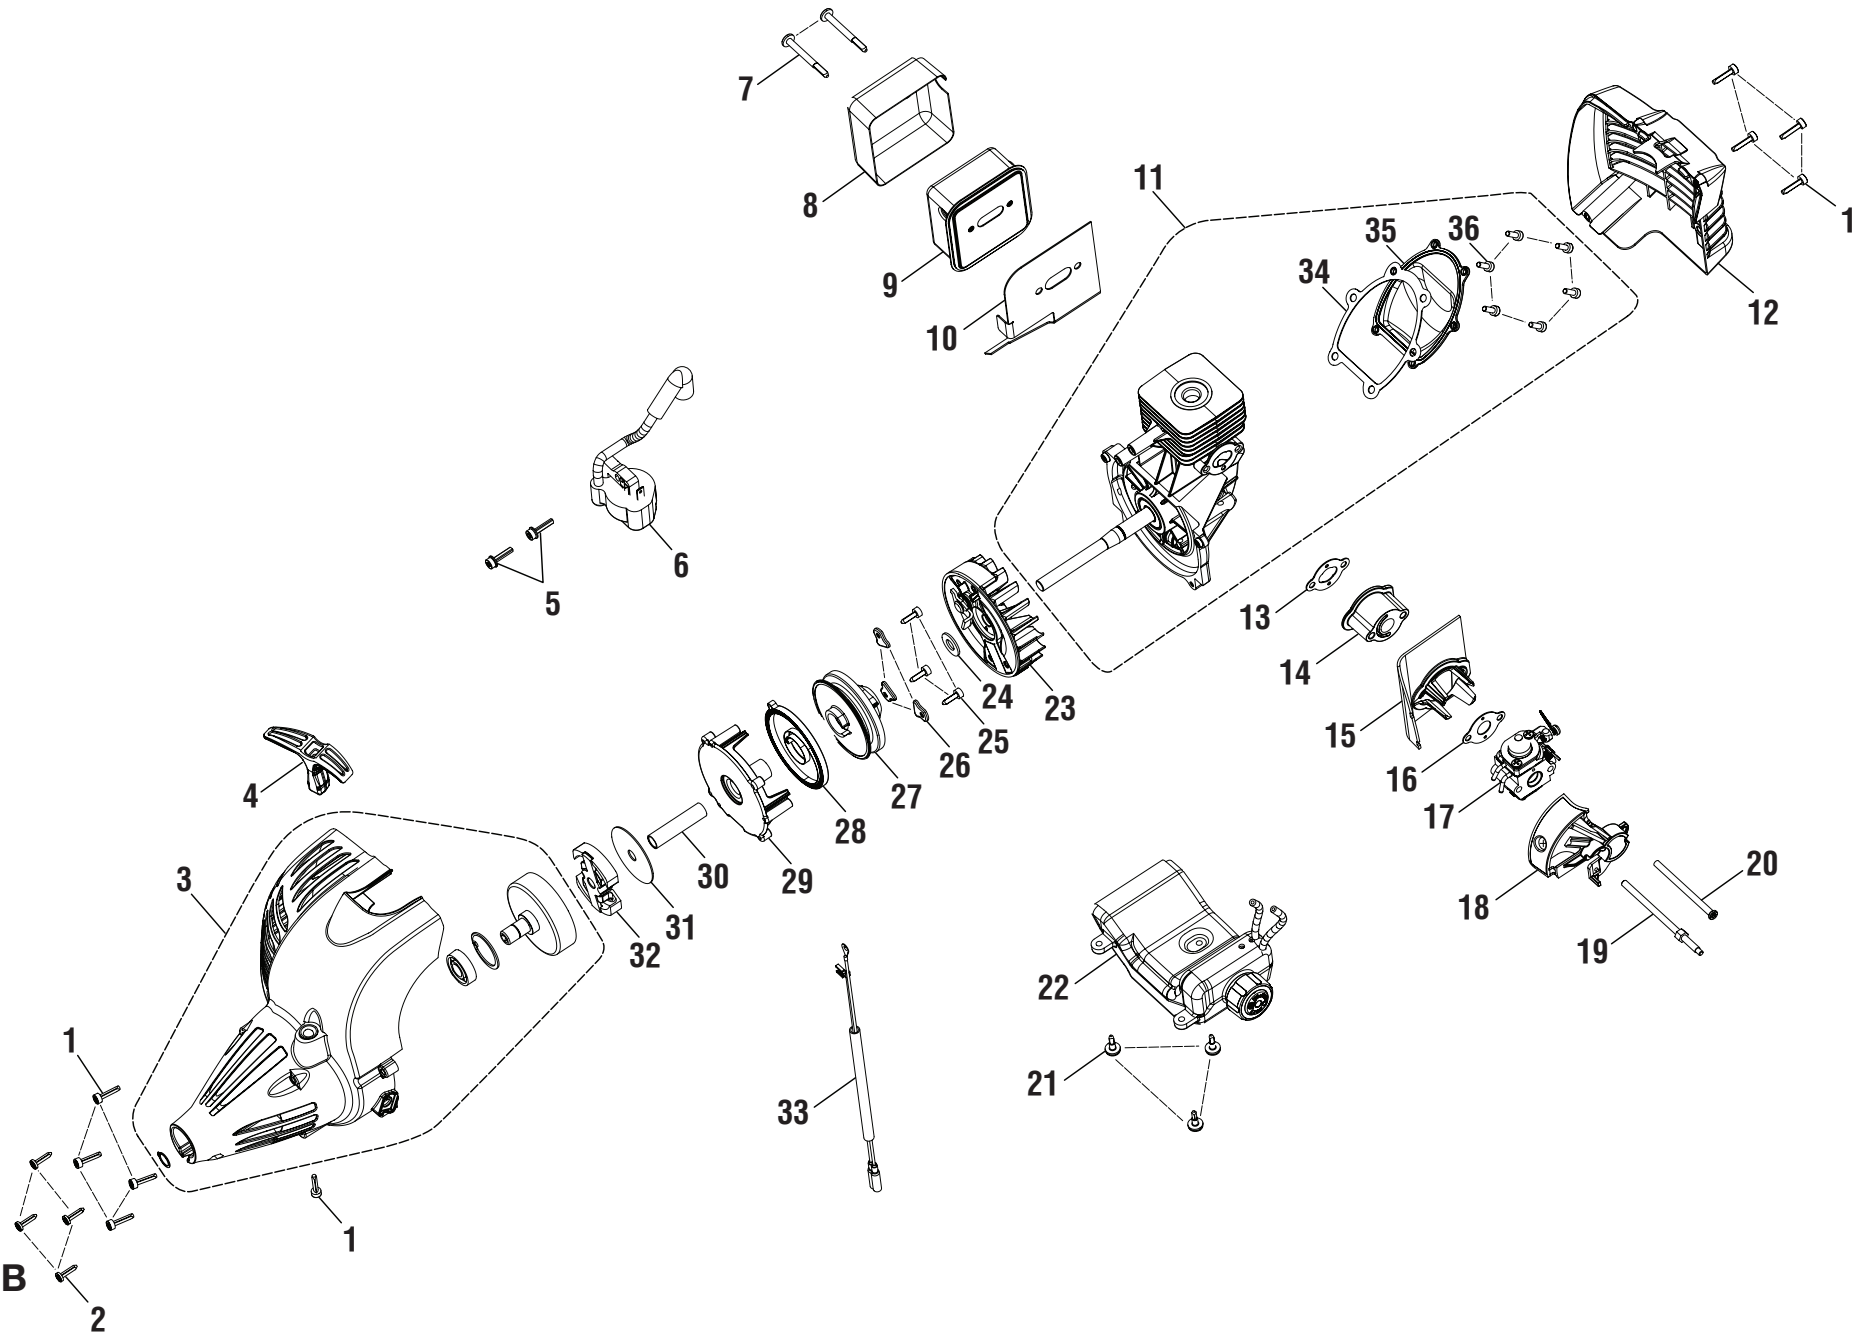

HOMELITE 26cc MIGHTYLITE VERSATOOL STRING TRIMMER - MODEL NUMBERS UT21566, UT21967

Figure B

HOMELITE 26cc MIGHTYLITE VERSATOOL STRING TRIMMER – MODEL NUMBERS UT21566, UT21967

PARTS LIST (FIGURE B)

KEY NO.	PART NUMBER	DESCRIPTION	QTY	KEY NO.	PART NUMBER	DESCRIPTION	QTY
1	660466001	* Screw (M4 x 18 mm)	9	20	660454001	* Bolt (M5 x 70 mm).....	1
2	660970001	* Screw (M4 x 16 mm)	4	21	660970002	Screw (M4 x 10 mm Shoulder).....	3
3	308671002	Front Housing Assembly	1	22	308675002	Fuel Tank Assembly w/Cap (UT21566).....	1
4	511731001	Pulley Handle	1		308675001	Fuel Tank Assembly w/Cap (UT21967).....	1
5	660968001	* Screw (M4 x 19 mm)	2	23	308674001	Flywheel Assembly.....	1
6	850108002	Ignition Module.....	1	24	650017001	Washer	1
7	660638003	* Screw (10-24 x 2-3/16 in.).....	2	25	660967001	* Screw (M4 x 14 mm)	3
8	638442001	Heat Shield.....	1	26	638389001	Pulley Retainer	3
9	308990001	Muffler Assembly.....	1	27	308386001	Starter Pulley Assembly	1
10	901452001	Muffler Gasket.....	1	28	638033001	Spring & Container Assembly	1
11	308892001	Short Block Assembly (Inc. Key Nos. 34-36)	1	29	518692001	Starter Housing	1
12	518504001	Rear Housing.....	1	30	638284002	Spacer Tube.....	1
13	901551001	* Intake Gasket	1	31	638090001	Clutch Washer.....	1
14	518497001	Heat Dam	1	32	300960002	Clutch Assembly	1
15	518685001	Heat Dam Deflector.....	1	33	308863003	Lead Assembly.....	1
16	901552001	Carburetor Gasket.....	1	34	901550001	Gasket	1
17	308054001	Carburetor	1	35	638337001	Crankcase Cover.....	1
18	518498001	Choke Base.....	1	36	660925003	* Screw (M4 x 12 mm)	6
19	660453001	Double Sided Hex Bolt.....	1	37	900849002	Starter Rope (42 in.) (Not Shown)	1

* STANDARD HARDWARE ITEM – MAY BE PURCHASED LOCALLY