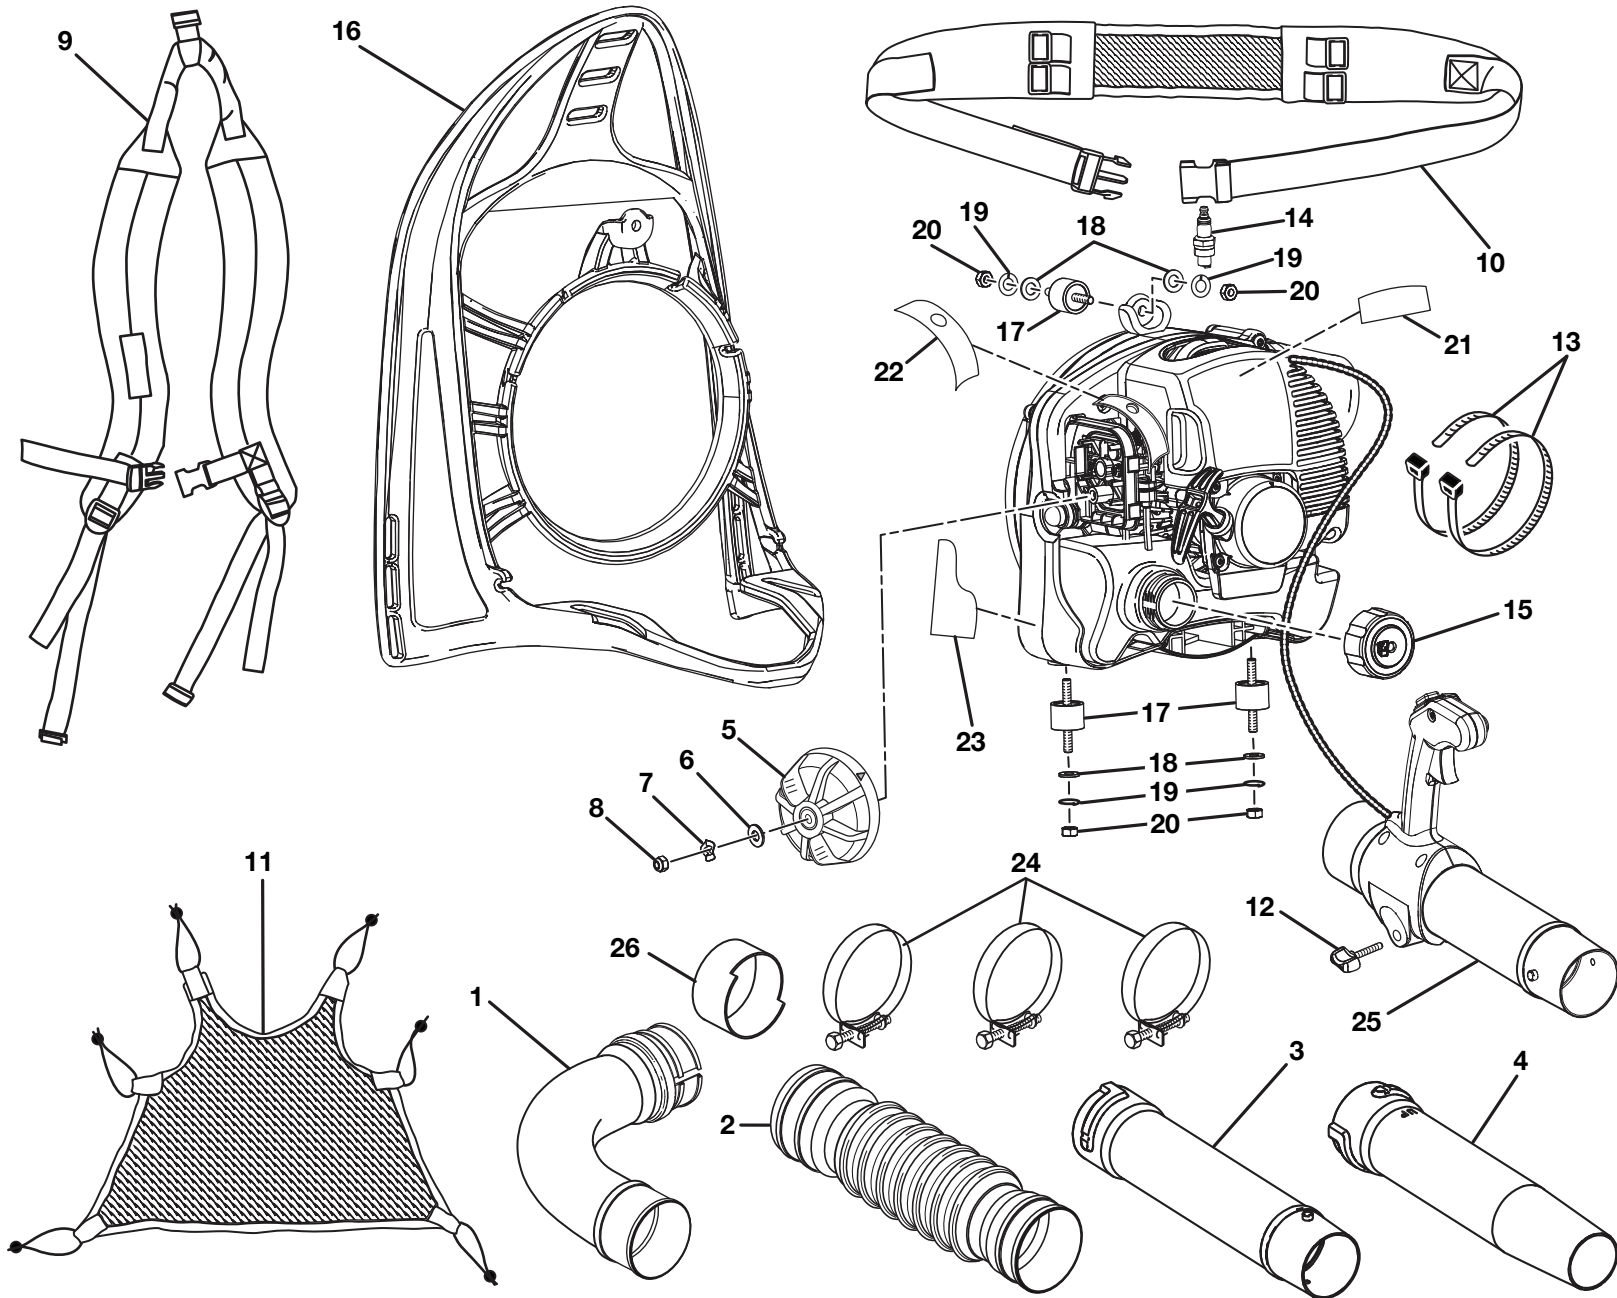

RYOBI BACKPACK BLOWER - MODEL NUMBERS RY08578

Figure A

RYOBI BACKPACK BLOWER – MODEL NUMBERS RY08578

The model number will be found on a plate attached to the engine housing. Always mention the model number in all correspondence regarding your **BACKPACK BLOWER** or when ordering repair parts.

PARTS LIST (FIGURE A)

KEY NO.	PART NUMBER	DESCRIPTION	QTY
1	580694001	Elbow Tube.....	1
2	580693001	Bellows	1
3	570543001	Straight Tube (Upper Tube)	1
4	570564001	Nozzle (Lower Tube)	1
5	518597001	Choke Dial Cover.....	1
6	678434001	* Washer.....	1
7	678434002	* Wavy Washer (M5).....	1
8	678435002	Acorn Nut (M5).....	1
9	900962001	Shoulder Harness Assembly.....	1
10	900963001	Waist Harness.....	1
11	900964001	Mesh Backing	1
12	518273002	Throttle Control Handle Screw	1
13	900972001	Cable Tie.....	2
14	870174001	* Spark Plug (Champion RCJ6Y).....	1
15	300758006	Fuel Cap Assembly.....	1
16	570547001	Backpack Frame.....	1
17	570546001	Vibration Isolators	3
18	678186002	Flat Washer	4
19	678109001	Spring Washer	4
20	678190002	* Hex Nut (1/4-20)	4
21	940734022	Starting Instruction Label.....	1
22	940647019	Choke Label.....	1
23	940627005	Warning Label	1
24	308645001	Tube Clamp	3
25	580692001	Throttle Control Handle	1
26	518481001	Bushing.....	1
	987000128	Operator's Manual (960702002)	1
	8-10-07		
	(REV:00)		

* STANDARD HARDWARE ITEM – MAY BE PURCHASED LOCALLY