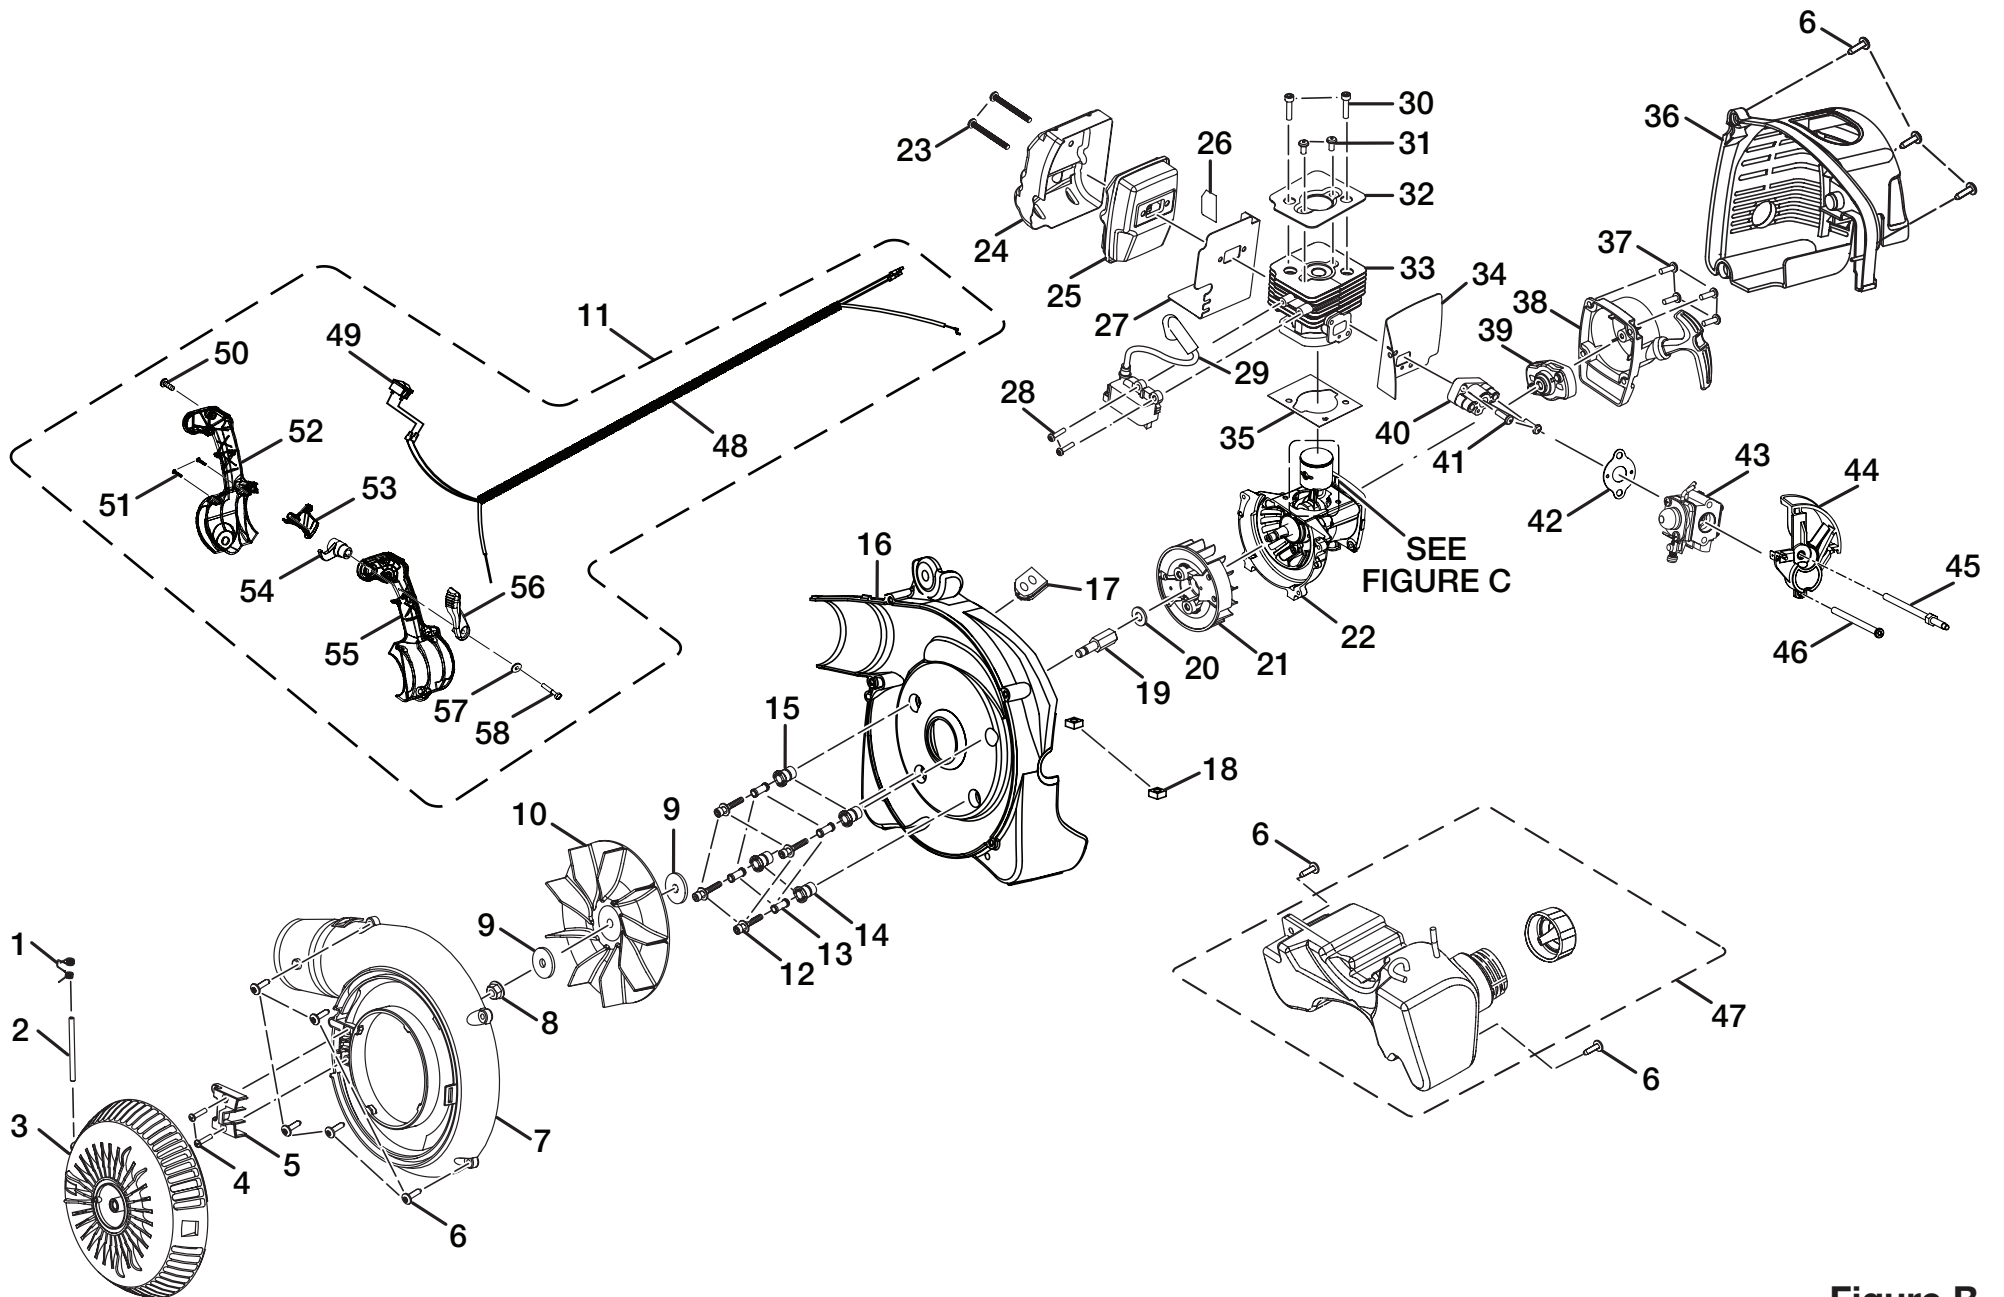

RYOBI BACKPACK BLOWER - MODEL NUMBERS RY08578

Figure B

RYOBI BACKPACK BLOWER – MODEL NUMBERS RY08578

The model number will be found on a plate attached to the engine housing. Always mention the model number in all correspondence regarding your **BACKPACK BLOWER** or when ordering repair parts.

PARTS LIST (FIGURE B)

KEY NO.	PART NUMBER	DESCRIPTION	QTY	KEY NO.	PART NUMBER	DESCRIPTION	QTY
1	678117001	Vacuum Door Hinge Spring.....	1	30	660342001	* Screw (M5 X 22 mm)	2
2	650026002	Hinge Pin	1	31	660351002	* Screw w/Washer (M5 X 10 mm)	2
3	518268001	Vacuum Door.....	1	32	630002021	Plate for Cylinder	1
4	660665001	Screw (M4 X 19 mm)	2	33	640570016	Cylinder	1
5	518170001	Vacuum Door Hinge	1	34	901206001	Insulator Gasket	1
6	660674003	* Screw	10	35	900709001	Cylinder Gasket.....	1
7	518266031	Outer Volute Housing	1	36	518324012	Engine Shroud Housing	1
8	678128002	Retaining Washer Nut.....	1	37	660351001	* Screw (M5 X 16 mm)	4
9	678126001	Washer (Fan Spacer)	2	38	308430001	Starter Assembly	1
10	518265001	24.5cc Blower Fan.....	1	39	308004001	Pulley Assembly	1
11	308345004	Control Assembly (Inc. Key Nos. 48-58).....	1	40	518596001	Heat Dam.....	1
12	660759002	* Screw (M5 X 8 mm Cap Hd.).....	4	41	660344003	* Screw w/Washer (M5 X 31 mm)	2
13	678124001	Bushing Sleeve.....	4	42	901552001	Carburetor Gasket.....	1
14	570544002	Anti Vibration Bushing	2	43	308054010	Carburetor	1
15	570544003	Vibration Isolator.....	2	44	518498002	Roto-choke base	1
16	518270014	Inner Volute Housing	1	45	660453003	Hex Bolt (Double Side)	1
17	570624001	Rubber Grommet.....	1	46	660454004	* Screw (M5 X 25 mm)	1
18	678108001	Square Nut	2	47	308342003	Fuel Tank Assembly	1
19	308068002	Crankshaft Extension	1	48	518210002	Corrugated Tube	1
20	678171002	Washer (2.3 mm).....	1	49	760363003	Switch.....	1
21	640574001	Flywheel Assembly	1	50	660629001	* Screw (10-14 X 3/4 in.)	1
22	300749004	Crankcase Assembly	1	51	660734001	Screw (M4 X 16 mm Pan Head)	2
23	660347001	* Screw (M5 X 50 mm)	2	52	518272001	Housing - RH remote control	1
24	638027001	Heat Shield	1	53	518255001	Trigger	1
25	300748016	Muffler Assembly	1	54	518150001	Trigger Lock.....	1
26	900955003	Heat Shield	1	55	518271001	Housing - LH remote control	1
27	638183001	Gasket Muffler	1	56	518160001	Cruise Control Lever.....	1
28	660349001	* Screw (M4 X 22 mm)	2	57	678125001	Washer.....	1
29	290178008	Coil & Boot Assembly.....	1	58	660666001	Screw (M4 X 25 mm)	1

* STANDARD HARDWARE ITEM – MAY BE PURCHASED LOCALLY