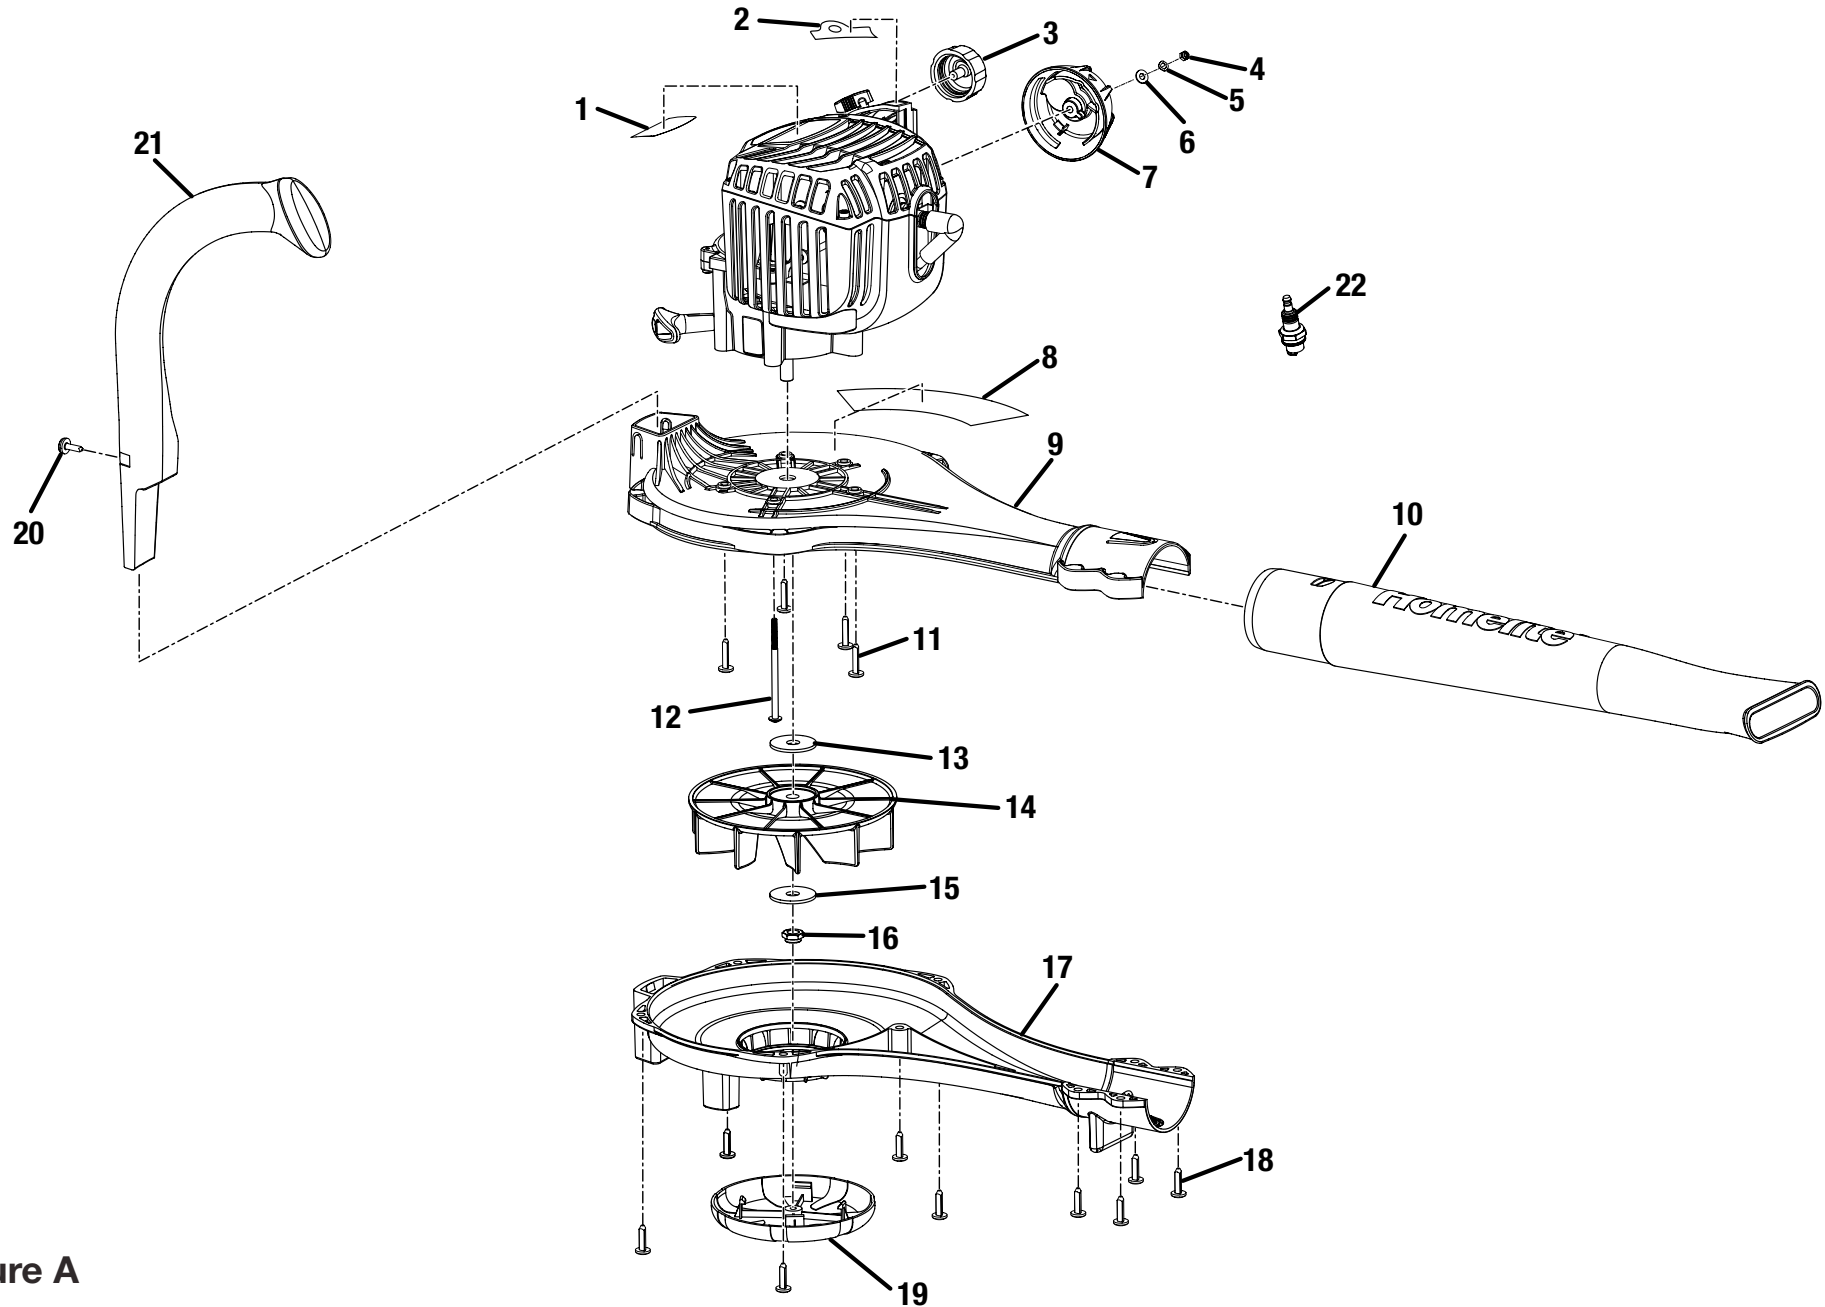

HOMELITE 26cc MIGHTYLITE BLOWER - MODEL NUMBERS UT08520, UT08921

Figure A

HOMELITE 26cc MIGHTYLITE BLOWER – MODEL NUMBERS UT08520, UT08921

PARTS LIST (FIGURE A)

Key No.	Part Number	Description	Qty.
1	940752001	Logo Label	1
2	940647012	Choke Label.....	1
3	308680001	Fuel Cap.....	1
4	678435001	* Nylon Nut (M5).....	1
5	678434002	* Wavy Washer (M5)	1
6	678434001	* Washer (M5).....	1
7	518496001	Choke Dial Cover	1
8	940734015	Starting Label.....	1
9	518538001	Top Volute	1
10	518540001	Upper Nozzle	1
11	660674001	* Screw (10-14 x 7/8 in.).....	4
12	660970004	* Screw (M4 x 77.5 mm).....	1
13	678126005	Washer	1
14	518265002	Fan	1
15	650016001	Washer.....	1
16	660730001	* Nylon Hex Nut (3/8-24).....	1
17	518539001	Bottom Volute	1
18	660629001	* Screw (10-14 x 3/4 in.).....	9
19	518543001	Volute Plate	1
20	660621001	* Screw (10-14 x 1/2 in.).....	1
21	518537001	Handle.....	1
22	870174001	* Spark Plug (Champion RCJ6Y).....	1
	987000046	Operator's Manual (960477001)	
	1-25-07		
	(Rev:00)		

* STANDARD HARDWARE ITEM – MAY BE PURCHASED LOCALLY