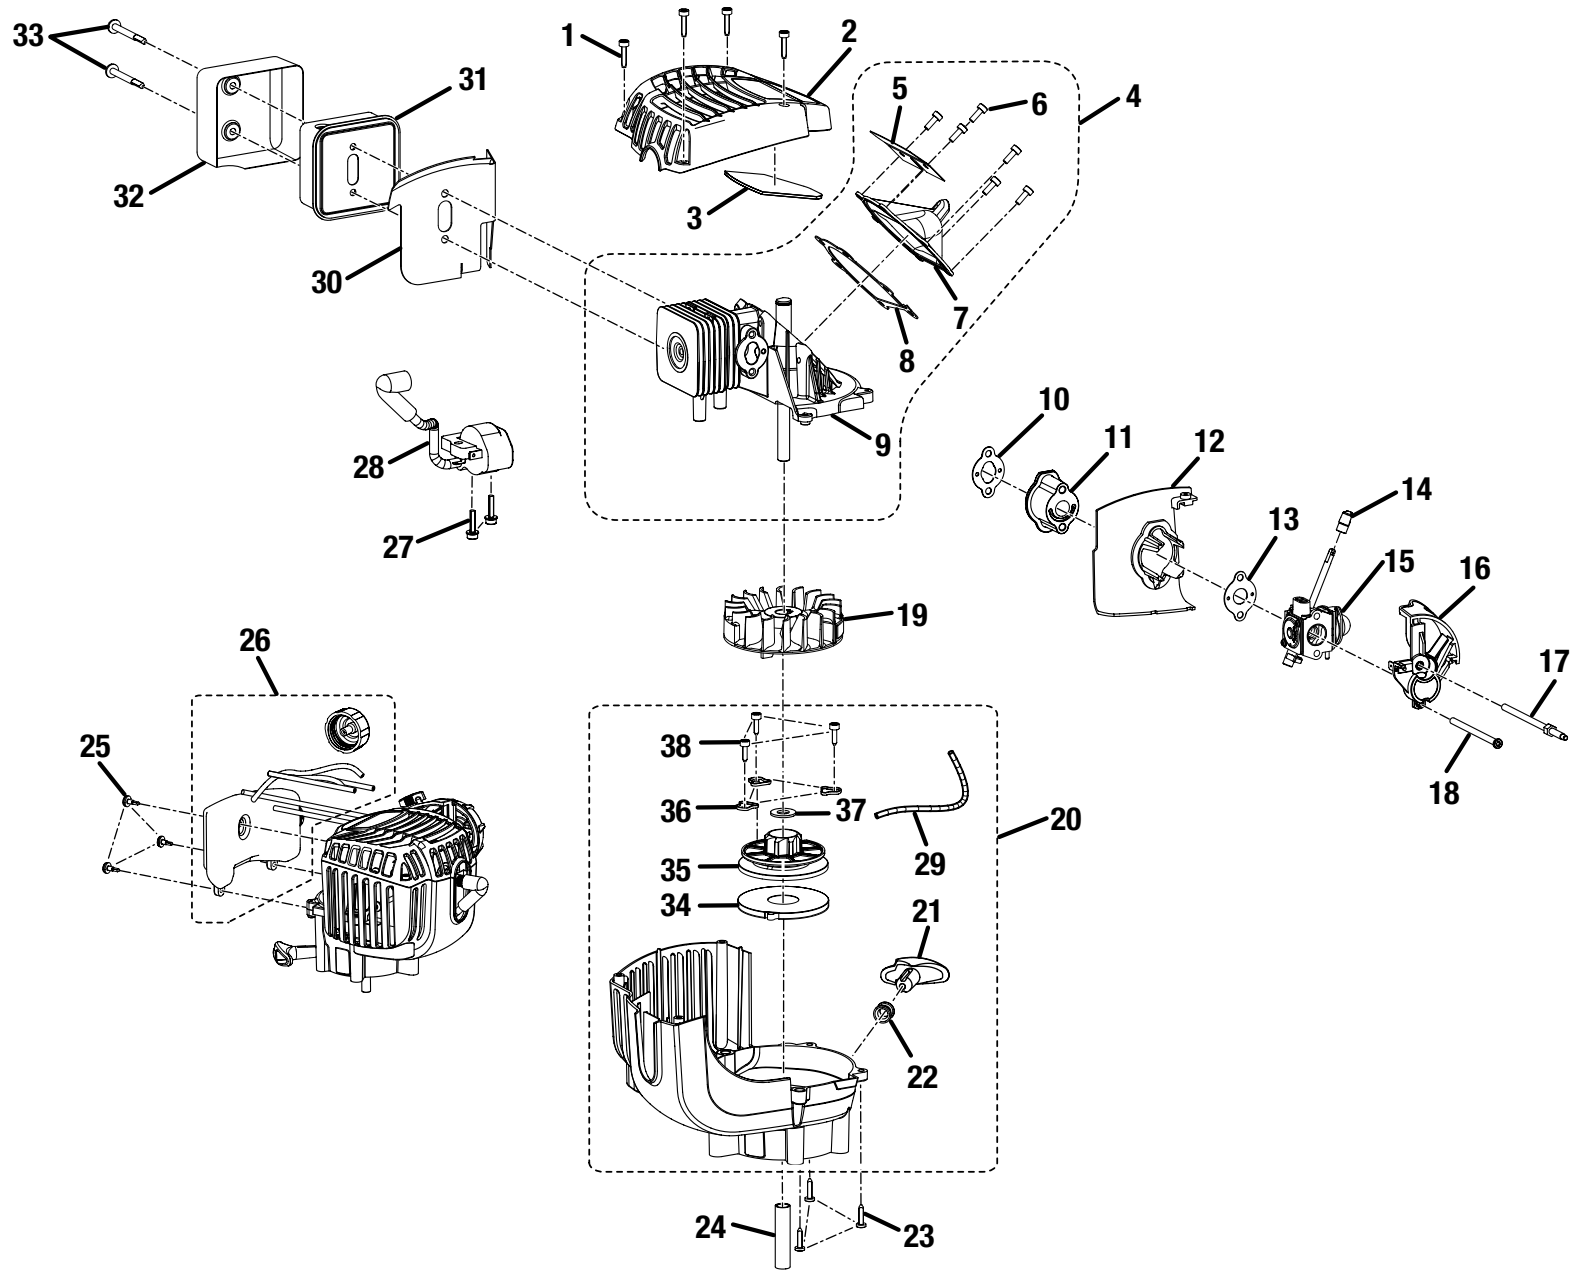

HOMELITE 26cc MIGHTYLITE BLOWER - MODEL NUMBERS UT08520, UT08921

Figure B

HOMELITE 26cc MIGHTYLITE BLOWER – MODEL NUMBERS UT08520, UT08921

PARTS LIST (FIGURE B)

KEY NO.	PART NUMBER	DESCRIPTION	QTY	KEY NO.	PART NUMBER	DESCRIPTION	QTY
1	660466001	* Screw (M4 x 18 mm)	4	20	308889001	Lower Housing with Starter Assembly	1
2	518535001	Upper Housing	1	21	518502001	Starter Grip.....	1
3	900951006	Heat Shield Gasket	1	22	638088002	Eyelet.....	1
4	309960001	Short Block Assembly	1	23	660970001	* Screw (M4 x 16 mm)	3
5	638442003	Cylinder Heat Shield.....	1	24	638091006	Crankshaft Spacer	1
6	660925003	* Screw (M4 x 12 mm)	6	25	660970002	* Screw (M4 x 10 mm Shoulder).....	3
7	638337001	Crankcase Cover.....	1	26	308675002	Fuel Tank with Cap Assembly	1
8	901550001	Crankcase Cover Gasket	1	27	660968001	* Screw (M4 x 9 mm)	2
9	640099001	Cylinder	1	28	850108001	Ignition Module.....	1
10	901551001	Intake Gasket	1	29	900849002	Starter Rope	1
11	518497001	Heat Dam	1	30	901452003	Gasket Muffler.....	1
12	518690001	Baffle Plate	1	31	308990003	Muffler Assembly.....	1
13	901552001	Carburetor Gasket.....	1	32	638442002	Heat Shield	1
14	518709001	Throttle Lever	1	33	660638003	* Screw (M4 x 18 mm)	2
15	308028007	Carburetor	1	34	638033001	Spring & Container Assembly	1
16	518532001	Air Box Base.....	1	35	518501001	Starter Pulley	1
17	660453001	Double Sided Hex Bolt.....	1	36	638389001	Pulley Retainer	3
18	660454001	* Screw (M5 x 70 mm)	1	37	650017001	Flat Washer	1
19	308674001	Flywheel Assembly.....	1	38	660967001	* Screw (M4 x 14 mm)	3

* STANDARD HARDWARE ITEM – MAY BE PURCHASED LOCALLY