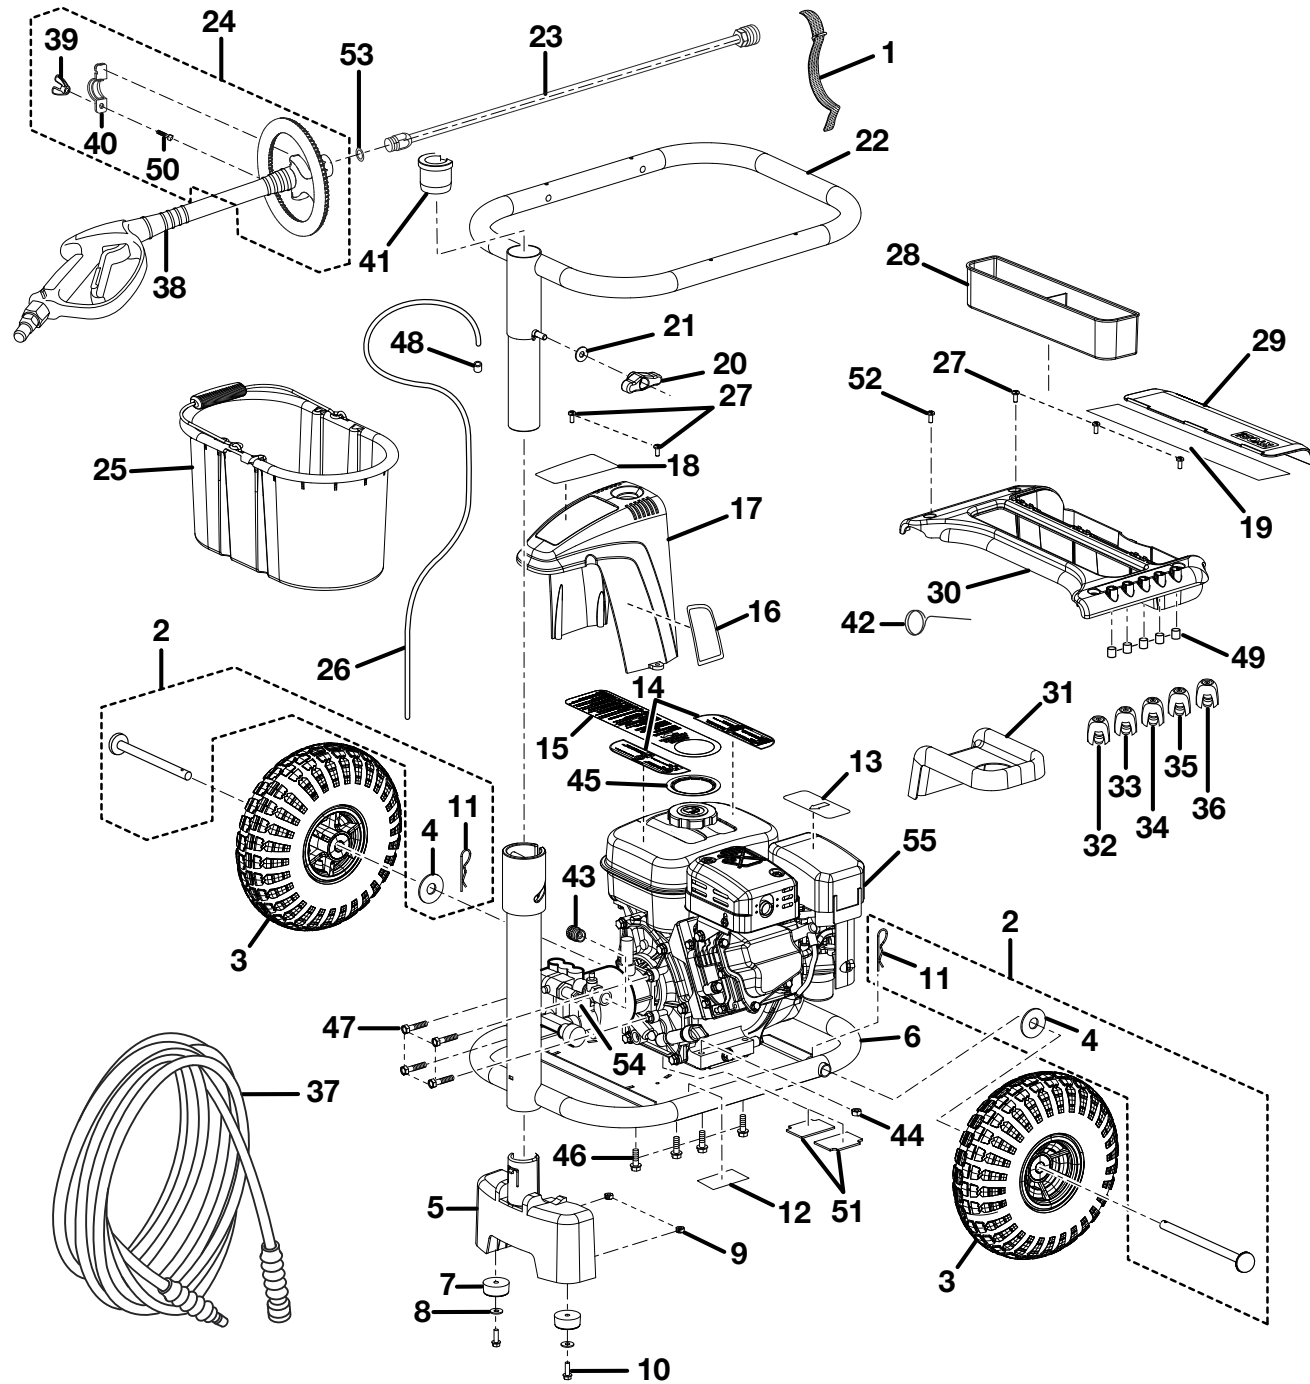

HOMELITE GASOLINE PRESSURE WASHER - MODEL NUMBER HP3127S

HOMELITE GASOLINE PRESSURE WASHER – MODEL NUMBER HP3127S

The model number will be found on a plate attached to the engine housing. Always mention the model number in all correspondence regarding your **Pressure Washer** or when ordering repair parts.

PARTS LIST

KEY NO.	PART NO.	DESCRIPTION	QTY.
1	308488001	HOOK AND LOOP STRAP	1
2	308530001	BAGGED AXLE ASSEMBLY (INC. KEY NOS. 4 AND 11)	1
3	308710002	WHEEL ASSEMBLY	2
4	638128001	WASHER.....	2
5	518111002	FOOT	1
6	308559002	LOWER TUBE BODY	1
7	570554001	WEAR PAD	2
8	638128003	WASHER.....	2
9	678016002	* NYLON LOCK NUT (1/4-20)	2
10	660738001	* SCREW (1/4-20 X 3/4 in. HEX HD.)	2
11	678146001	HITCH PIN	2
12	940678007	DATA LABEL	1
13	940230102	LABEL, HOT SURFACE WARNING	1
14	940654010	LABEL, WARNING	1
15	940971009	LABEL, CAUTION	1
16	940618001	LABEL, PUMP DESIGNATOR	1
17	518112001	PUMP COVER	1
18	940617007	LABEL, QUICK START GUIDE.....	1
19	940620005	QUICK START GUIDE.....	1
20	518208001	KNOB (5/16 in.).....	1
21	638128002	WASHER (5/16 in.).....	1
22	308534002	UPPER TUBE BODY	1
23	308494004	SPRAY WAND EXTENSION.....	1
24	308250001	HANDLE ASSEMBLY (INCLUDES KEY NOS. 39, 40 AND 50)	1
25	308029002	DETERGENT BUCKET	1
26	561399001	INJECTION HOSE	1
27	660733003	SCREW (12-14 TYPE B THREAD).....	5
28	518116002	TRAY INSERT	1
29	518712001	LID	1

* Standard Hardware Item – May Be Purchased Locally