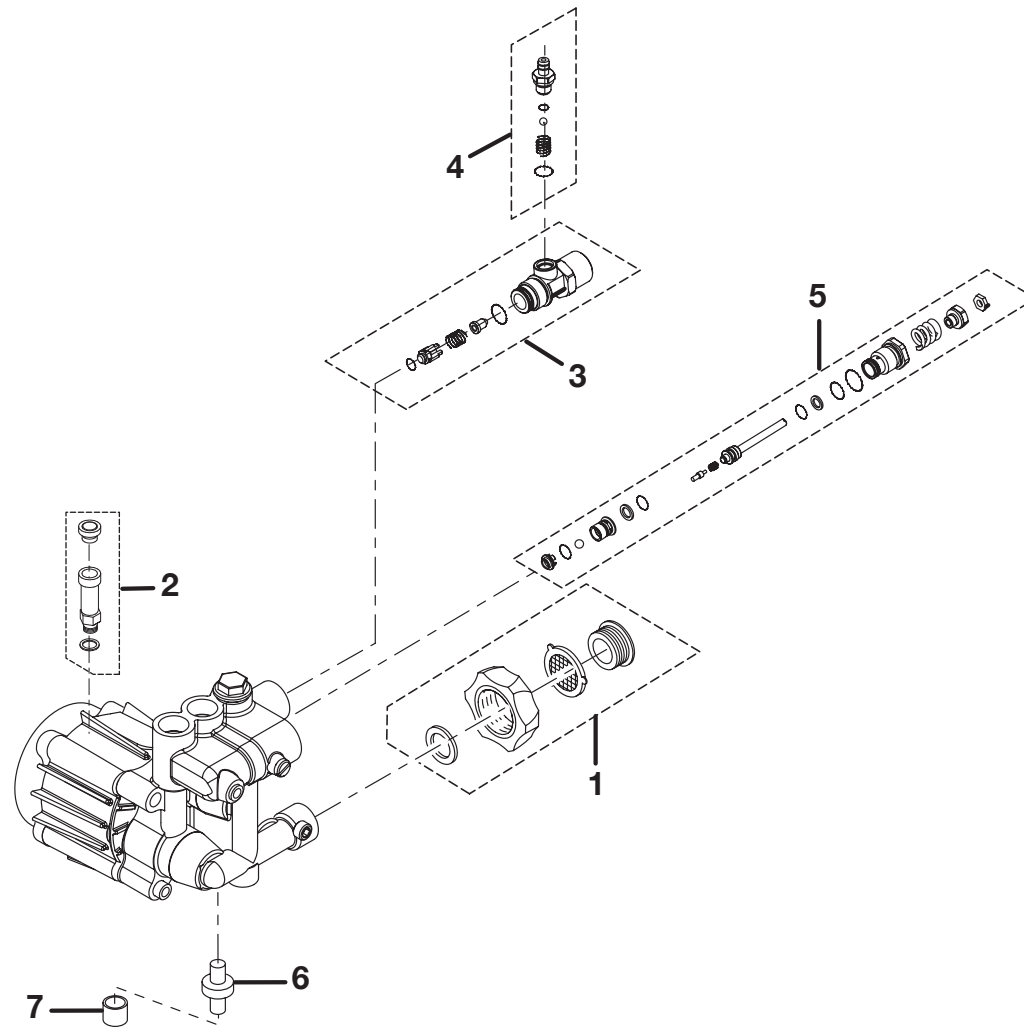

HOMELITE GASOLINE PRESSURE WASHER – MODEL NUMBER HP3127S

PARTS LIST

KEY NO.	PART NO.	DESCRIPTION	QTY.	KEY NO.	PART NO.	DESCRIPTION	QTY.
1	KTR183477	GARDEN HOSE KIT.....	1	5	KTR192404	BY-PASS VALVE KIT	1
2	KTR183478	OIL BREATHER VALVE KIT.....	1	6	678169001	THERMAL RELIEF VALVE	1
3	KTR192403	OUTLET CONNECTOR KIT	1	7	570575002	RUBBER TUBE.....	1
4	KTR191351	DETERGENT SUCTION KIT	1