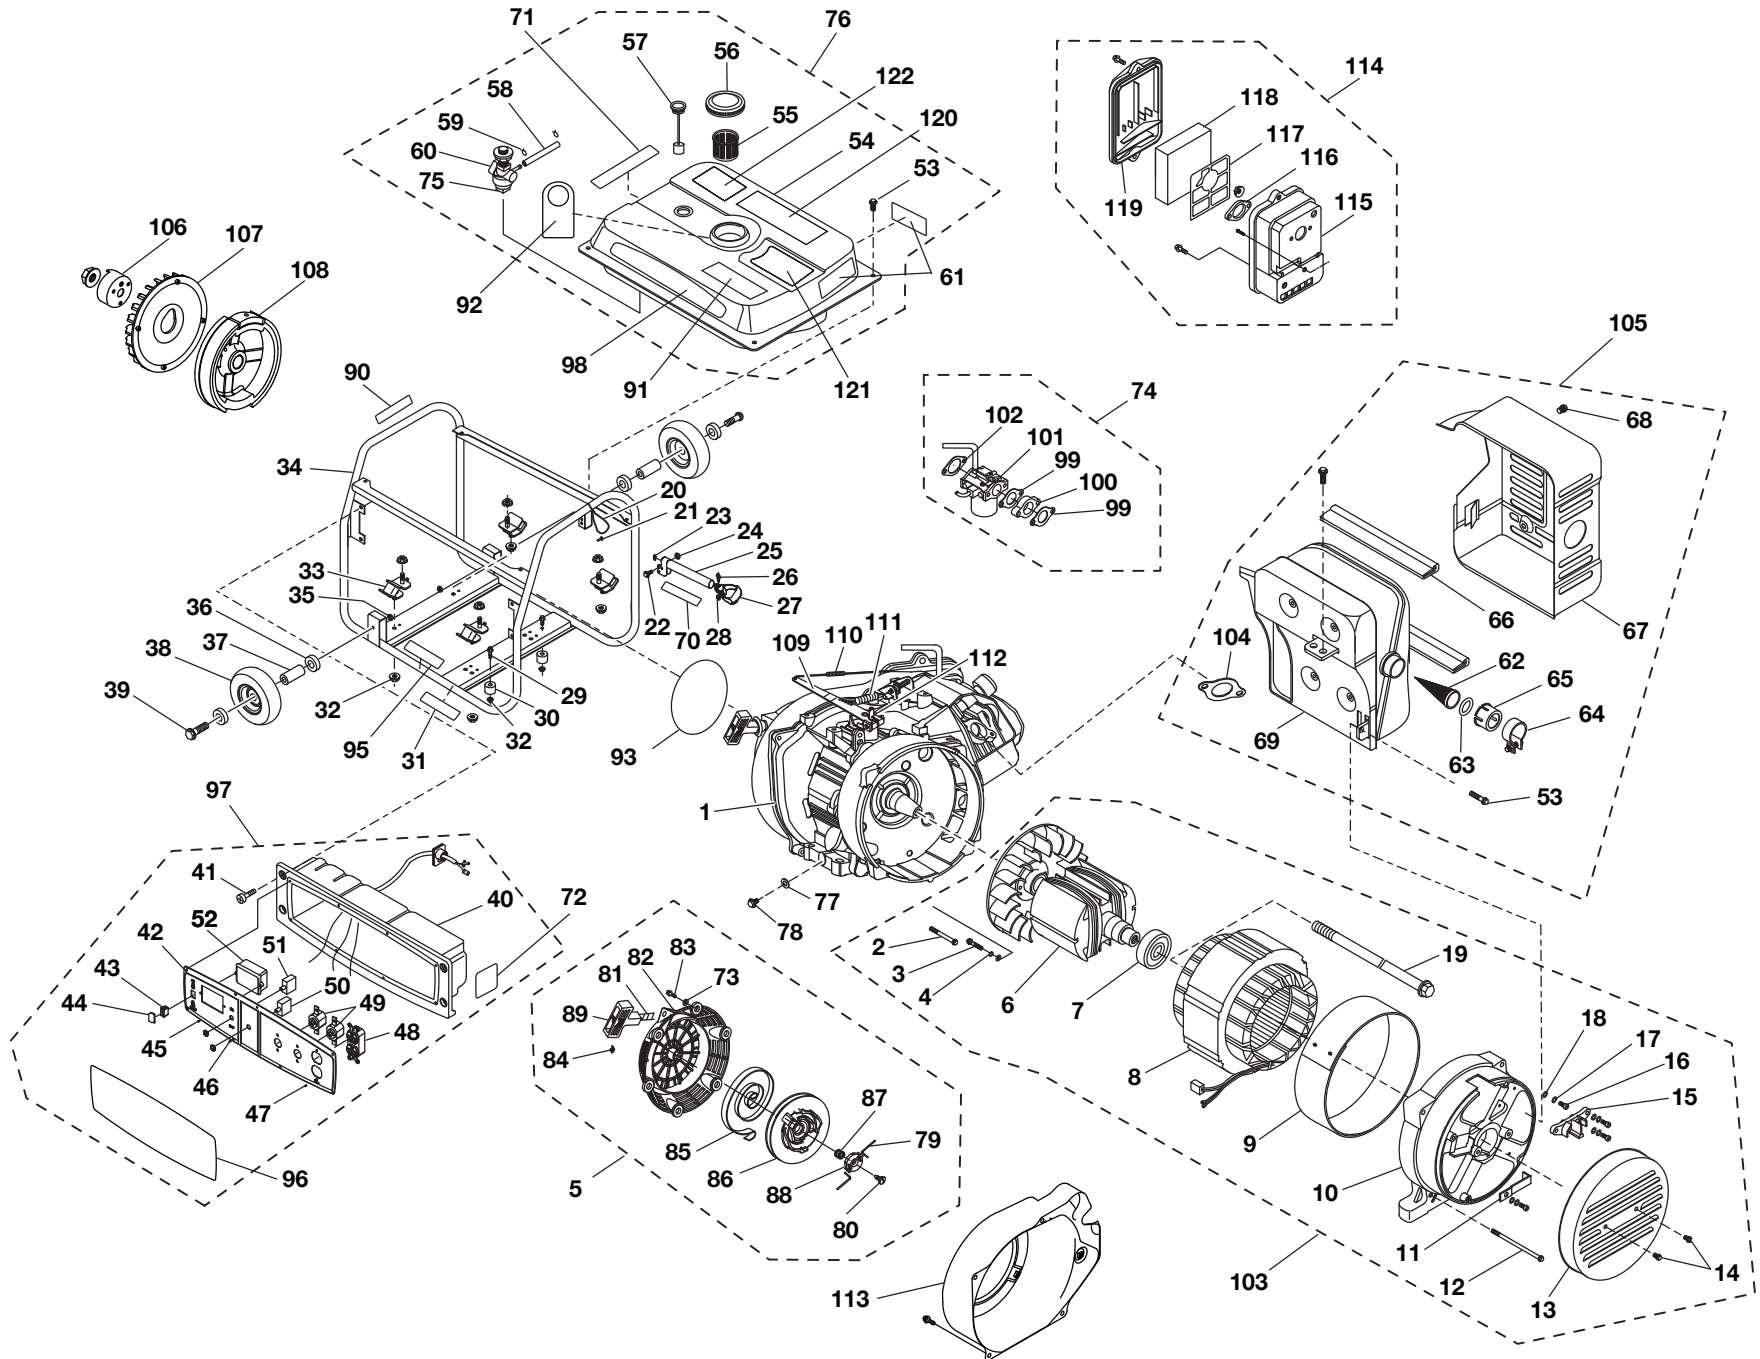

## BLACK MAX GENERATOR – BM10300 SERIES

The model number will be found on a plate attached to the engine. Always mention the model number in all correspondence regarding your **GENERATOR** or when ordering replacement parts.