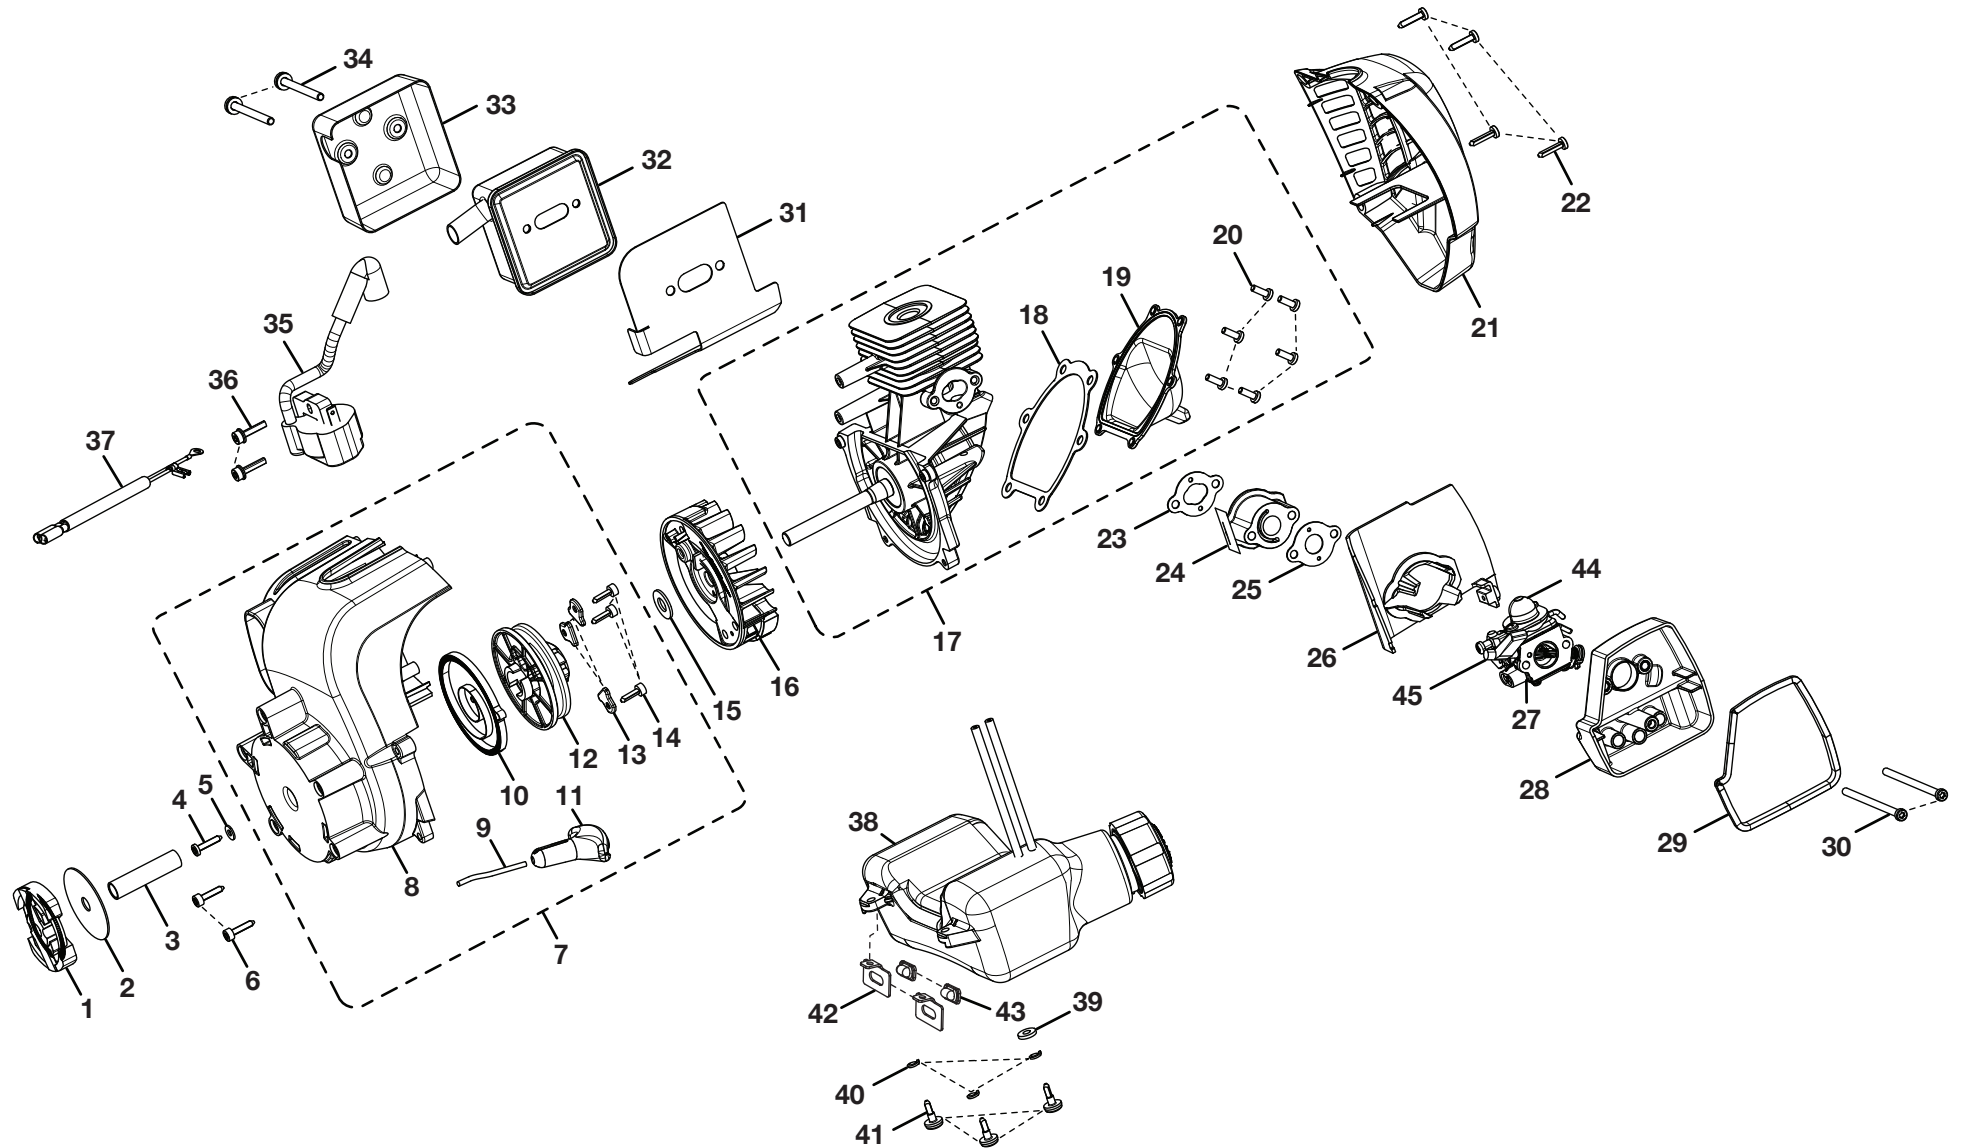

FIGURE B

HOMELITE GAS CULTIVATOR – MODEL NO. UT60526

PARTS LIST (FIGURE B)

KEY NO.	PART NUMBER	DESCRIPTION	QTY	KEY NO.	PART NUMBER	DESCRIPTION	QTY
1	638566001	Clutch Assembly	1	23	901551001	Intake Gasket	1
2	638090001	Washer	1	24	518497001	Heat Dam	1
3	638284002	Spacer Tube	1	25	901552001	Carburetor Gasket.....	1
4	660970003	Screw (M4 x 20 mm)	1	26	518690001	Baffle Plate	1
5	690969001	Washer	1	27	308054022	Carburetor	1
6	660970001	Screw (M4 x 16 mm)	2	28	519792001	Air Box Base	1
7	308889006	Lower Housing w/Starter Assembly (Inc. Key Nos. 8-14).....	1	29	570367001	Air Box Seal.....	1
8	308981009	Lower Housing Assembly	1	30	660454007	Muffler Bolt.....	2
9	900849010	Starter Rope.....	1	31	901452004	Muffler Gasket.....	1
10	638033001	Spring & Container Assembly	1	32	308990017	Muffler Assembly.....	1
11	511731001	Grip	1	33	638442002	Heat Shield.....	1
12	518501001	Starter Pulley.....	1	34	660638003	Screw (10-24 x 2-1/8 in.).....	2
13	638389001	Pulley Retainer	3	35	850108005	Ignition Module	1
14	660967001	Screw (M4 x 14 mm)	3	36	660968001	Screw (M4 x 19 mm)	2
15	650017001	Washer	1	37	308863024	Lead Wire Assembly	1
16	308674001	Flywheel Assembly.....	1	38	310264001	Fuel Tank with Cap Assembly	1
17	309960008	Short Block Assembly.....	1	39	638576002	Flat Washer	1
18	901550001	Crankcase Cover Gasket.....	1	40	678284001	Spring Washer.....	3
19	638337001	Crankcase Cover.....	1	41	660970008	Screw (M4 x 19 mm, Shoulder).....	3
20	660925003	Screw (M4 x 12 mm)	6	42	638588001	Bracket.....	2
21	518726004	Top Housing	1	43	570256001	Bumper.....	2
22	660466001	Screw (M4 x 18 mm)	4	44	561635001	Primer Bulb	1
				45	518824001	Choke Lever	1