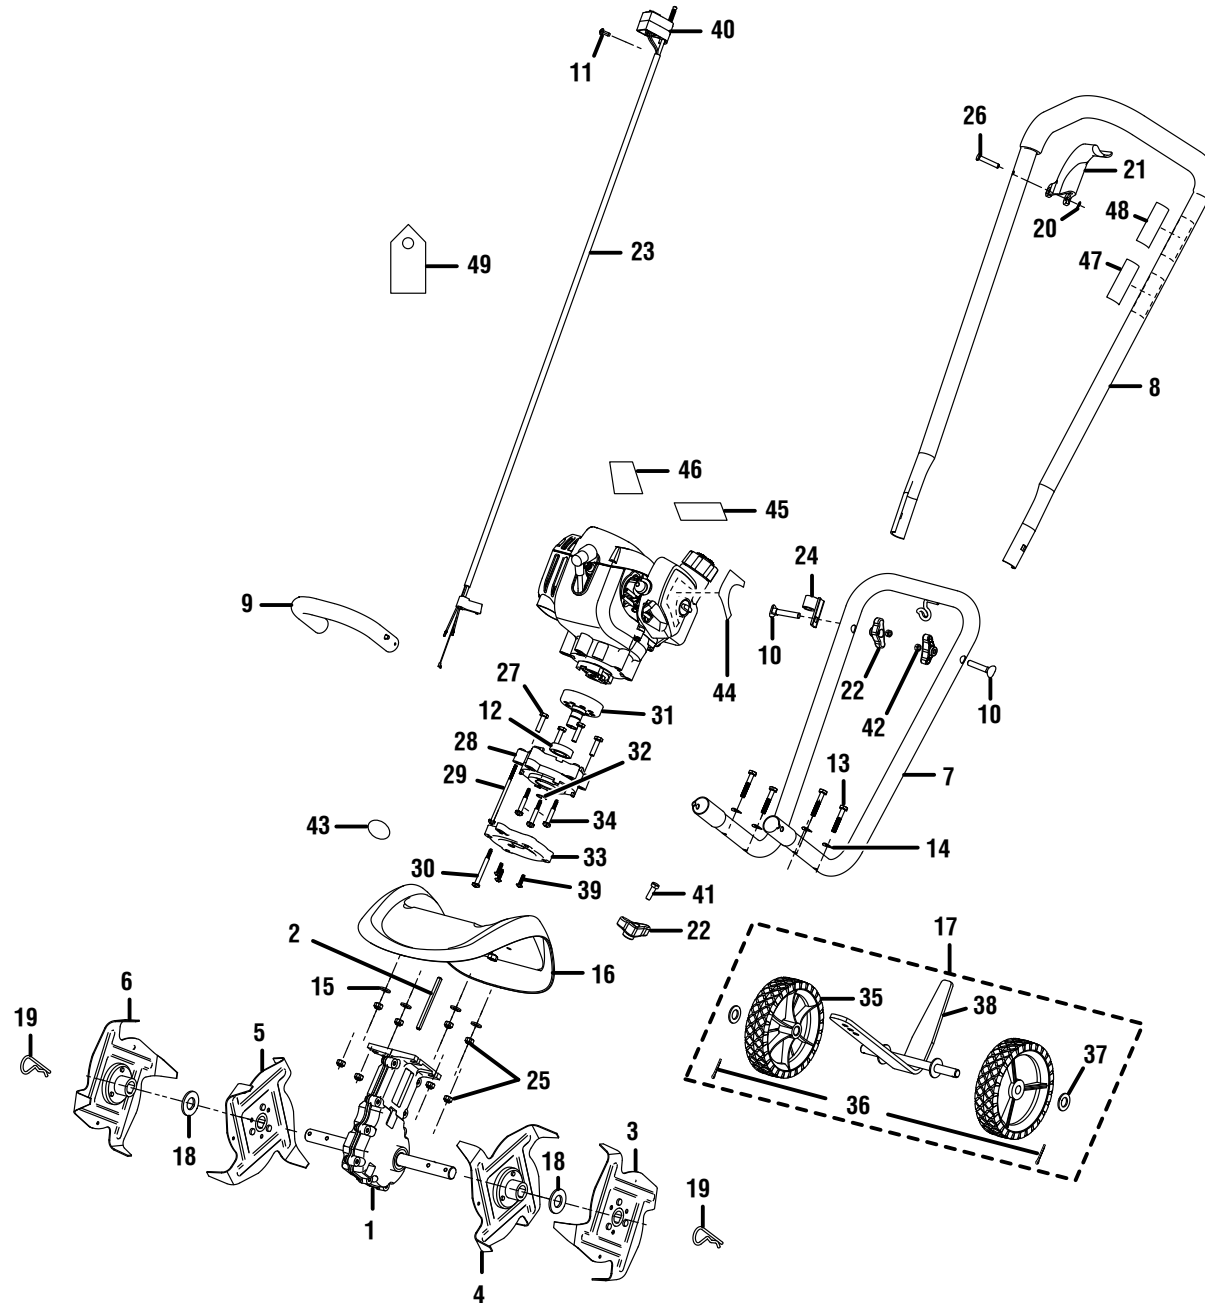

HOMELITE GAS CULTIVATOR - MODEL NO. UT60526

FIGURE A

HOMELITE GAS CULTIVATOR – MODEL NO. UT60526

PARTS LIST (FIGURE A)

KEY NO.	PART NUMBER	DESCRIPTION	QTY	KEY NO.	PART NUMBER	DESCRIPTION	QTY
1	220101001	Gear Box Assembly	1	30	660934002	Screw (M5 x 60 mm T.F.)	1
2	620888001	Drive Shaft.....	1	31	638566001	Clutch Drum	1
3	308693001	Tine A, Outer Right.....	1	32	678187002	Clip	1
4	308693002	Tine B, Inner Right.....	1	33	519811001	Plate Adapter	1
5	308693003	Tine C, Inner Left.....	1	34	660466003	Screw (M5 x 40 mm T.F.)	3
6	308693004	Tine D, Outer Left.....	1	35	308236002	Wheel Assembly (6 in. Dia.).....	2
7	638717001	Lower Handle	1	36	638635001	Cotter Pin	2
8	308629002	Upper Handle Assembly	1	37	638017002	Washer	2
9	310263001	Front Handle.....	1	38	310260001	Frame Assembly	1
10	661527001	Carriage Bolt (M8 x 60 mm)	2	39	661606001	Screw (M5 x 19 mm Pan Hd.)	3
11	660669001	Screw (8-16 x 1/2 in.)	1	40	760679001	Switch	1
12	638660001	Ball Bearing (6003zz).....	1	41	660973014	Bolt (M8 x 25 mm Hex Hd).....	1
13	660643001	Bolt (1/4-20 x 1.5 in.).....	4	42	678355002	Hex Nut (M8)	2
14	690696001	Washer (Curved).....	4	43	950119010	Foot Warning Label.....	1
15	678013001	Washer	4	44	941484003	Starting Label	1
16	310261001	Tine Shield Assembly.....	1	45	940974010	Combustion Warning Label.....	1
17	308213005	Wheel/Drag Stake Assembly (Incl. Key No. 35-38).....	1	46	941484004	Model Label	1
18	900755001	Felt Washer	2	47	940654082	Warning Label	1
19	638001004	Clevis Pin	2	48	941484001	Icon Warning	1
20	678135001	E-Clip	1	49	941485007	Hang Tag.....	1
21	518256002	Trigger	1	NOT SHOWN:			
22	519790003	Knob (M8).....	3	50	310266001	Airbox Cover	1
23	308330004	Throttle Cable Assembly (Incl. Key No. 40).....	1	51	901688001	Filter	1
24	519807001	Cable Clip.....	1	52	570367001	Airbox Seal.....	1
25	678132001	Lock Nut (1/4-20)	8	53	300758006	Fuel Cap.....	1
26	638132001	Pin	1	54	870174001	* Spark Plug (Champion RCJ-6Y).....	1
27	660643002	Bolt (1/4-20 x 1 in.).....	4		987000551	Operator's Manual.....	1
28	519794001	Engine Adapter.....	1		987000571	Replacement Parts List.....	1
29	660970010	Screw (M4 x 95 mm)	1				

6-24-09
(REV:02)

* STANDARD HARDWARE ITEM – MAY BE PURCHASED LOCALLY