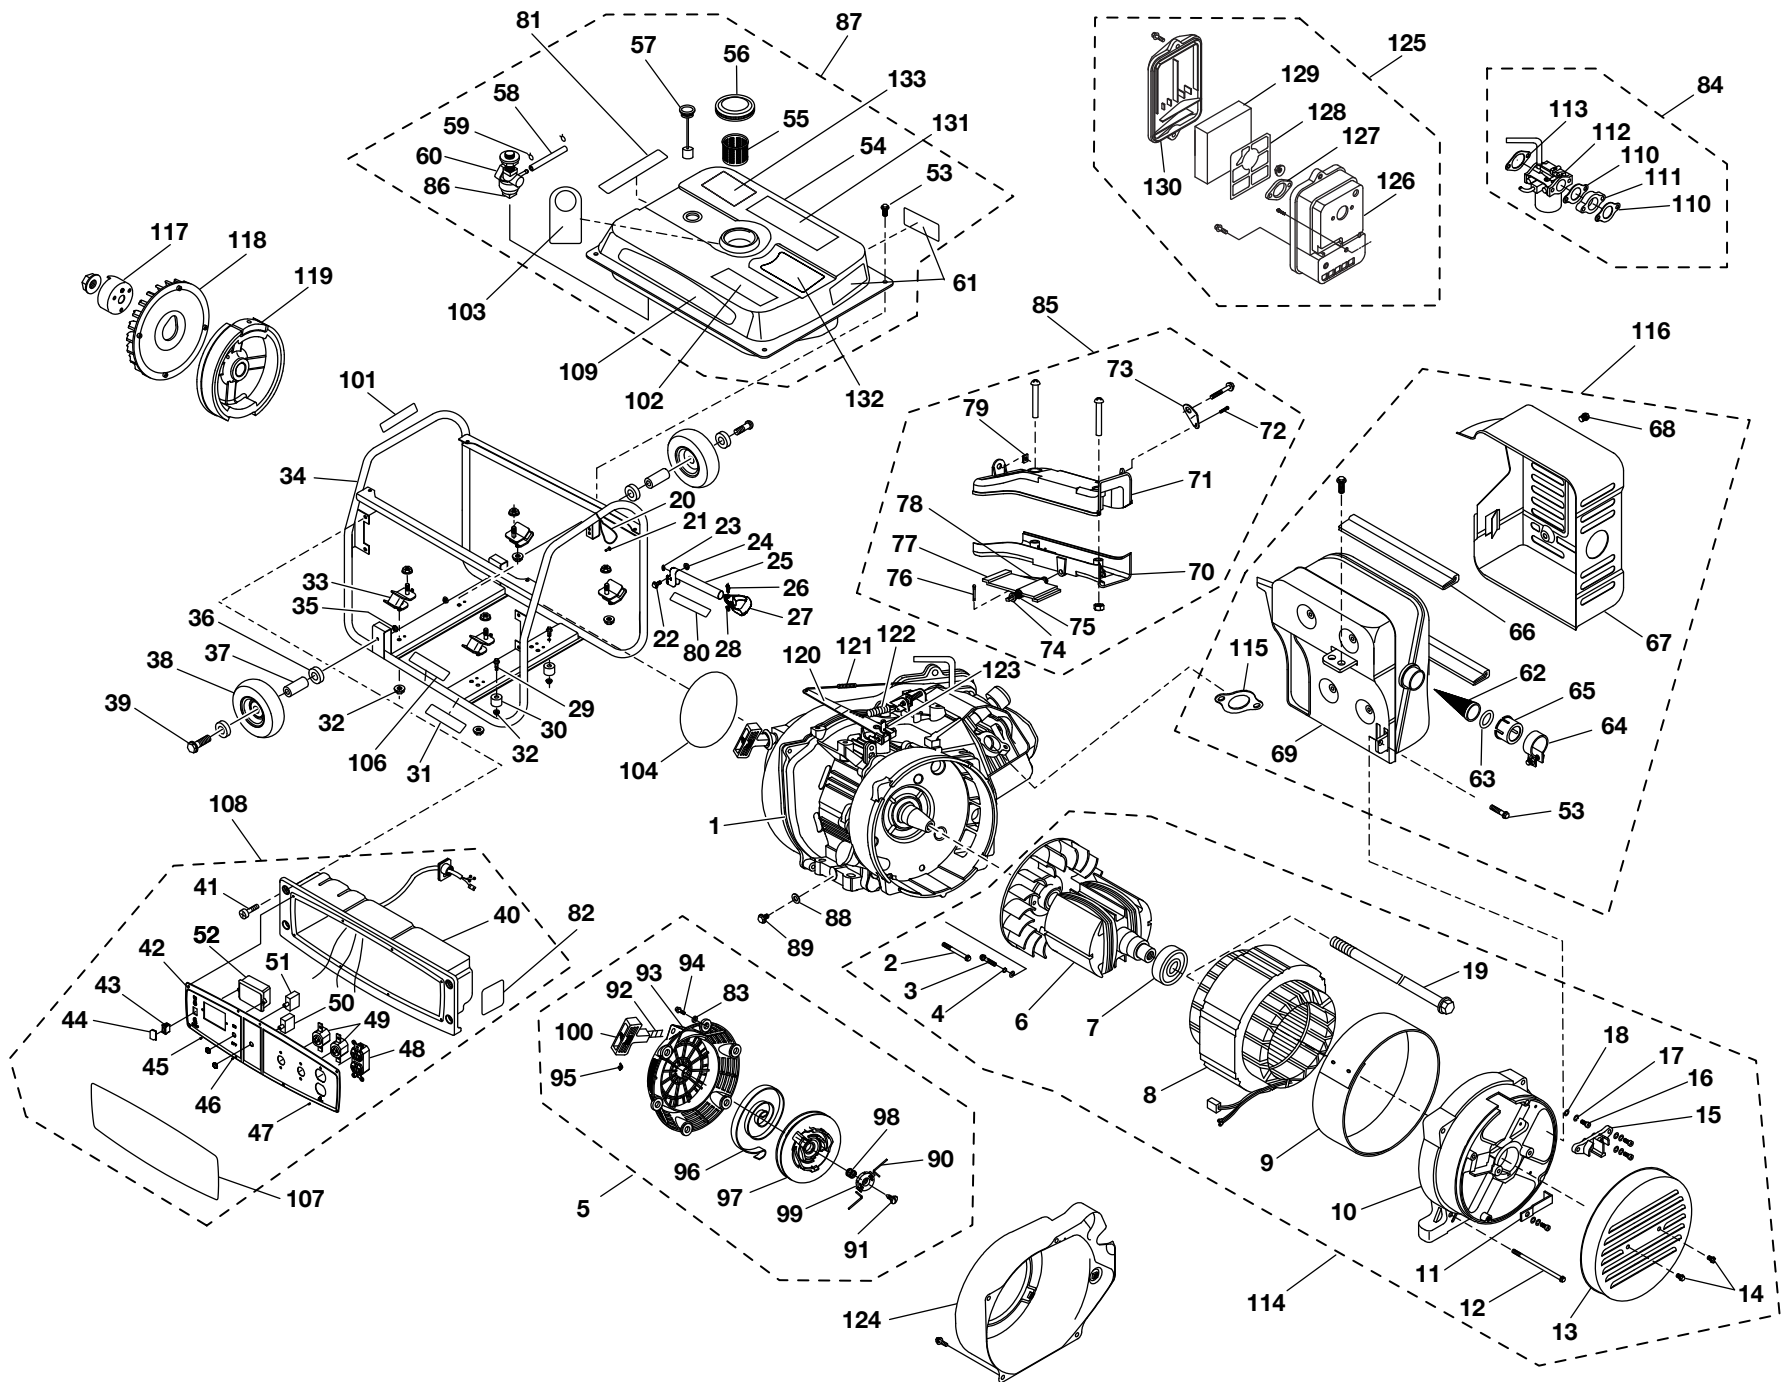

HOMELITE GENERATOR - HGCA3000 SERIES

HOMELITE GENERATOR – HGCA3000 SERIES

The model number will be found on a plate attached to the engine. Always mention the model number in all correspondence regarding your **GENERATOR** or when ordering replacement parts.

PARTS LIST

KEY NO.	PART NUMBER	DESCRIPTION	QTY.	KEY NO.	PART NUMBER	DESCRIPTION	QTY.
1	309591029	Engine SPE195 (Incl. Key Nos. 148, 84, 125, 85)	1	28	678460005	Nut (M6).....	6
2	661505008	Bolt (M8 x 35).....	4	29	678355004	Nut (M8).....	2
3	660972006	Bolt (M6 x 12).....	2	30	310762001	Alternator Vibration Absorber.....	2
4	678370002	Washer 6	5	31	940654103	Combustion Warning Label.....	1
5	310755001	Recoil Starter Assembly (Incl. Key Nos. 83, 90-100)	1	32	678355003	Nut (M8).....	6
6	310771001	Rotor Assembly.....	1	33	310761001	Engine Vibration Absorber	2
7	678289004	Bearing	1	34	308581001	Frame	1
8	310772001	Stator Assembly.....	1	35	678457006	Locknut (M10 x 1.25)	2
9	638545001	Stator Cover.....	1	36	638494006	Wheel Bush	2
10	638546001	Rear Frame.....	1	37	638494007	Axis Cover	2
11	638344003	Wire Compressing Plate.....	1	38	308451011	Wheel	2
12	660972002	Bolt (M6 x 103) (88)	4	39	660971002	Bolt (M10 x 1.25 x 75).....	2
13	678318002	Rear End Cover.....	1	40	521512001	Control box	1
14	660972003	Bolt (M6 x 10).....	4	41	660481005	Screw (M6 x 14)	4
15	678737001	Wire rack	1	42	638700014	Control Panel.....	1
16	660901007	Screw	4	43	760504003	Choke Switch.....	1
17	678370003	Washer 5	12	44	570417001	Switch Jacket.....	1
18	310733002	Oil Filler Cap.....	1	45	661533001	Bolt (ST3.5 x 9).....	2
19	660596011	Bolt.....	1	46	661534001	Bolt (ST3.9 x 9).....	8
20	310773001	Rope.....	1	47	661535001	Bolt (M4 x 8).....	6
21	678738001	Pin	1	48	290400001	120 v 20 Amp Receptacle.....	1
22	661505009	Bolt (M8 x 40).....	1	49	290400005	120 v 30 Amp Receptacle.....	2
23	638547001	Handle Stem Head.....	1	50	780351008	AC Circuit Breaker (20 A)	1
24	678457005	Locknut (M8)	1	51	780351009	AC Circuit Breaker (30 A)	1
25	638548001	Pole	1	52	308393003	4 in 1 Digital Meter	1
26	661532001	Square Bolt	1	53	660972004	Bolt (M6 x 12).....	6
27	638224002	Handle.....	1	54	310711046	Fuel Tank.....	1

⚠ WARNING:

NOTE A: Homelite Consumer Products, Inc., will not provide engines as replacement parts. Engines are covered through the engine manufacturer's warranty. Consult the accompanying engine manual or contact our service department for assistance.

To avoid possible personal injury or equipment damage, a registered electrician or an authorized service representative should perform installation and all service. Under no circumstances should an unqualified person attempt to wire into a utility circuit.